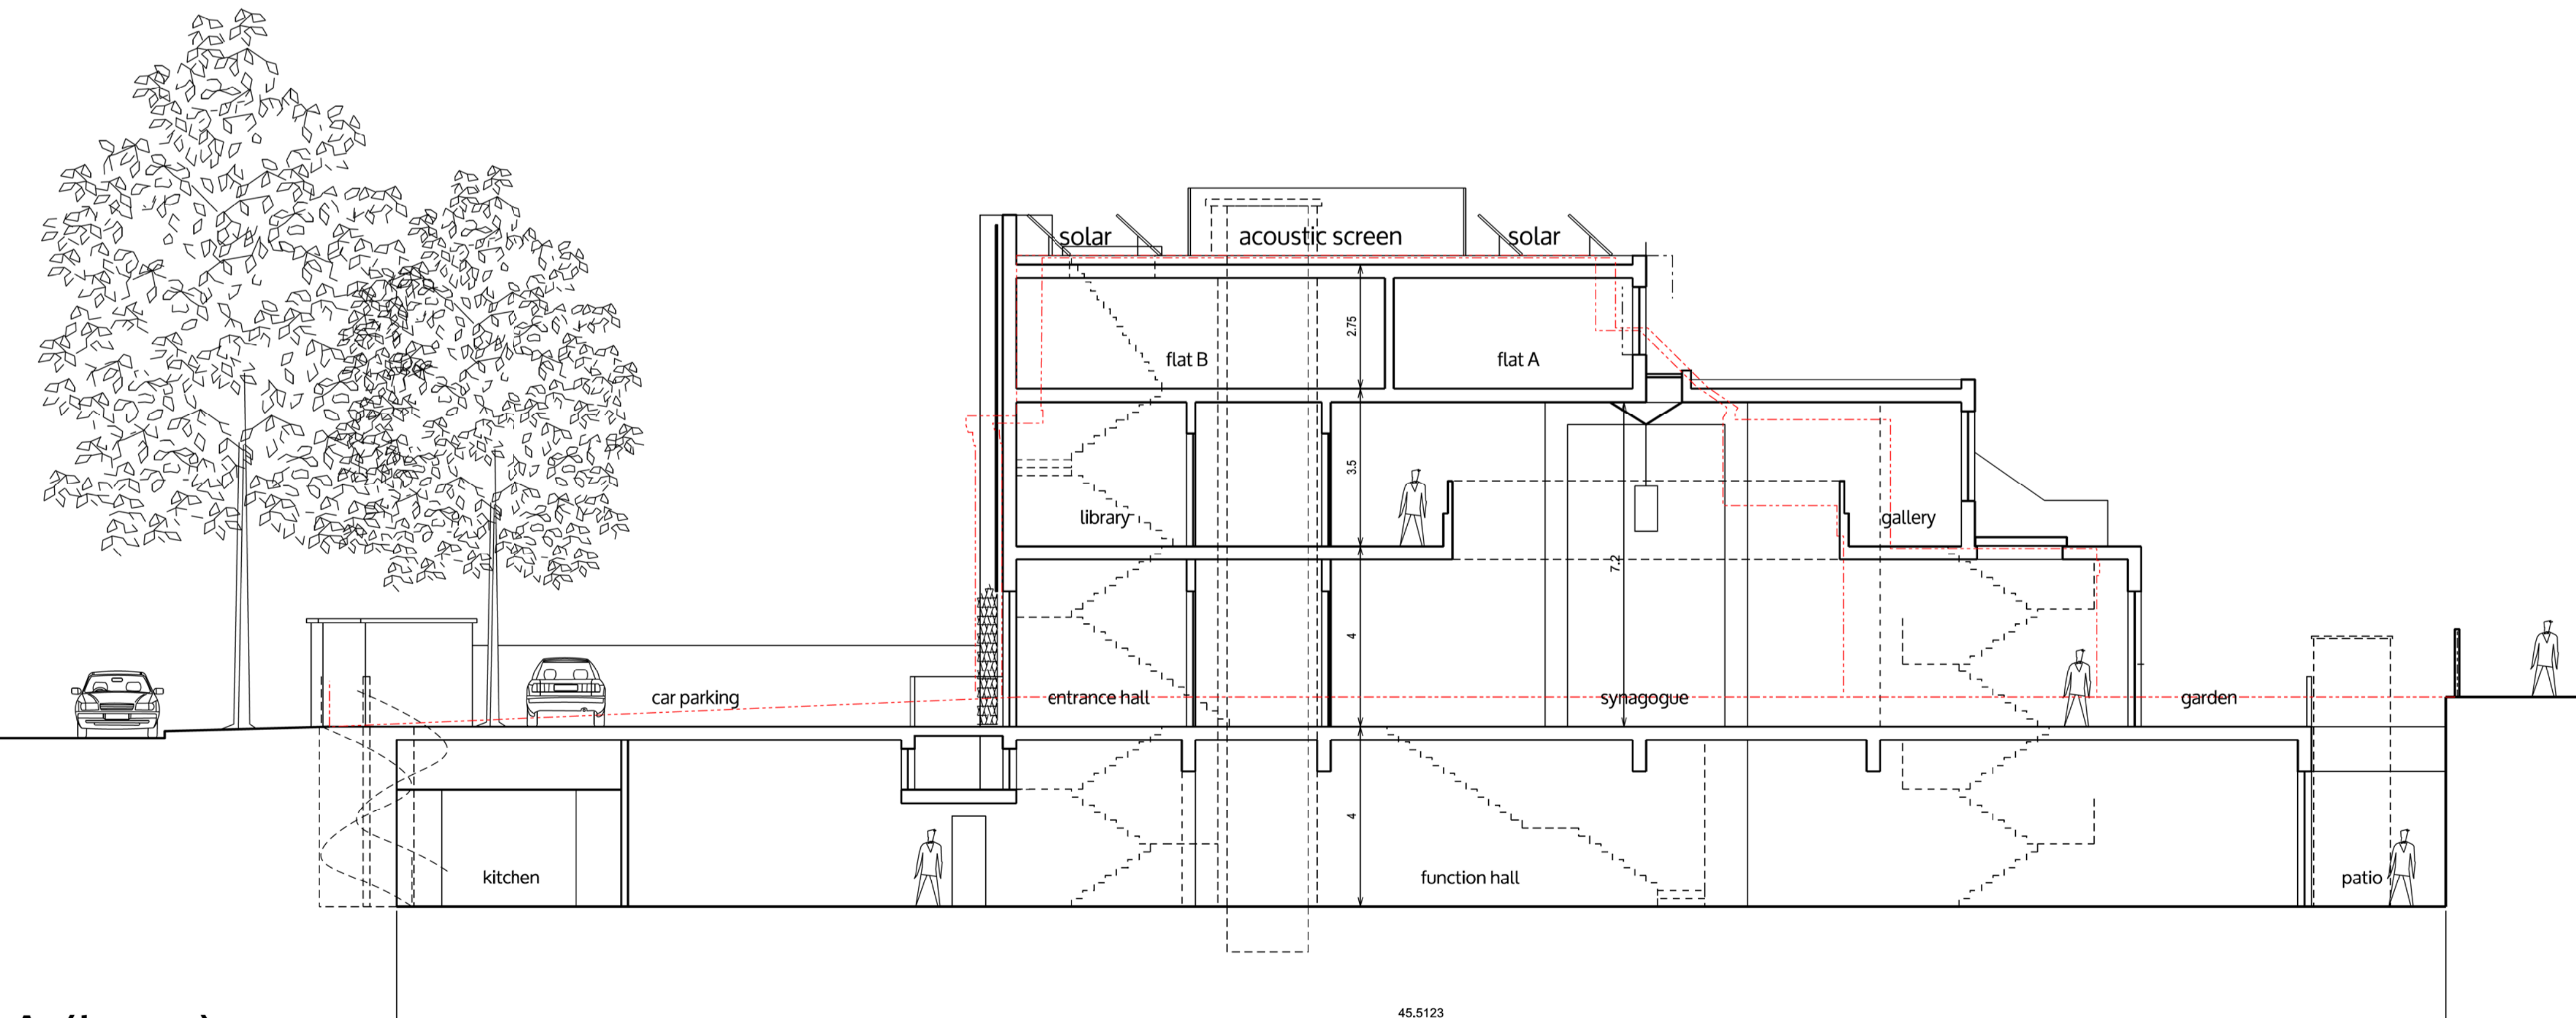

Section AA (long)

LEGEND
- - - - - existing building outline

no. drawn date scale status title client project ALL DIMENSIONS TO BE CHECKED ON SITE © ALL COPYRIGHTS RESERVED

spaceAgent
Architects and Designers mail@spaceagent.com
London-Heidelberg-Barcelona-Brussels spaceagent.com
spaceAgent Architects Limited is a RIBA Chartered Practice

project New Kneset Yehezkel synagogue
185-187 Golders Green Road
London NW11 9BY

client Beth Hamedrash Kneset Yehezkel
187 Golders Green Road
London NW11 9BY

title Main elevations and section AA
as proposed

DRAFT	
	1:200 @A3 1:100 @A1
	22.11.2016
	mhamm

GGR_P06b7