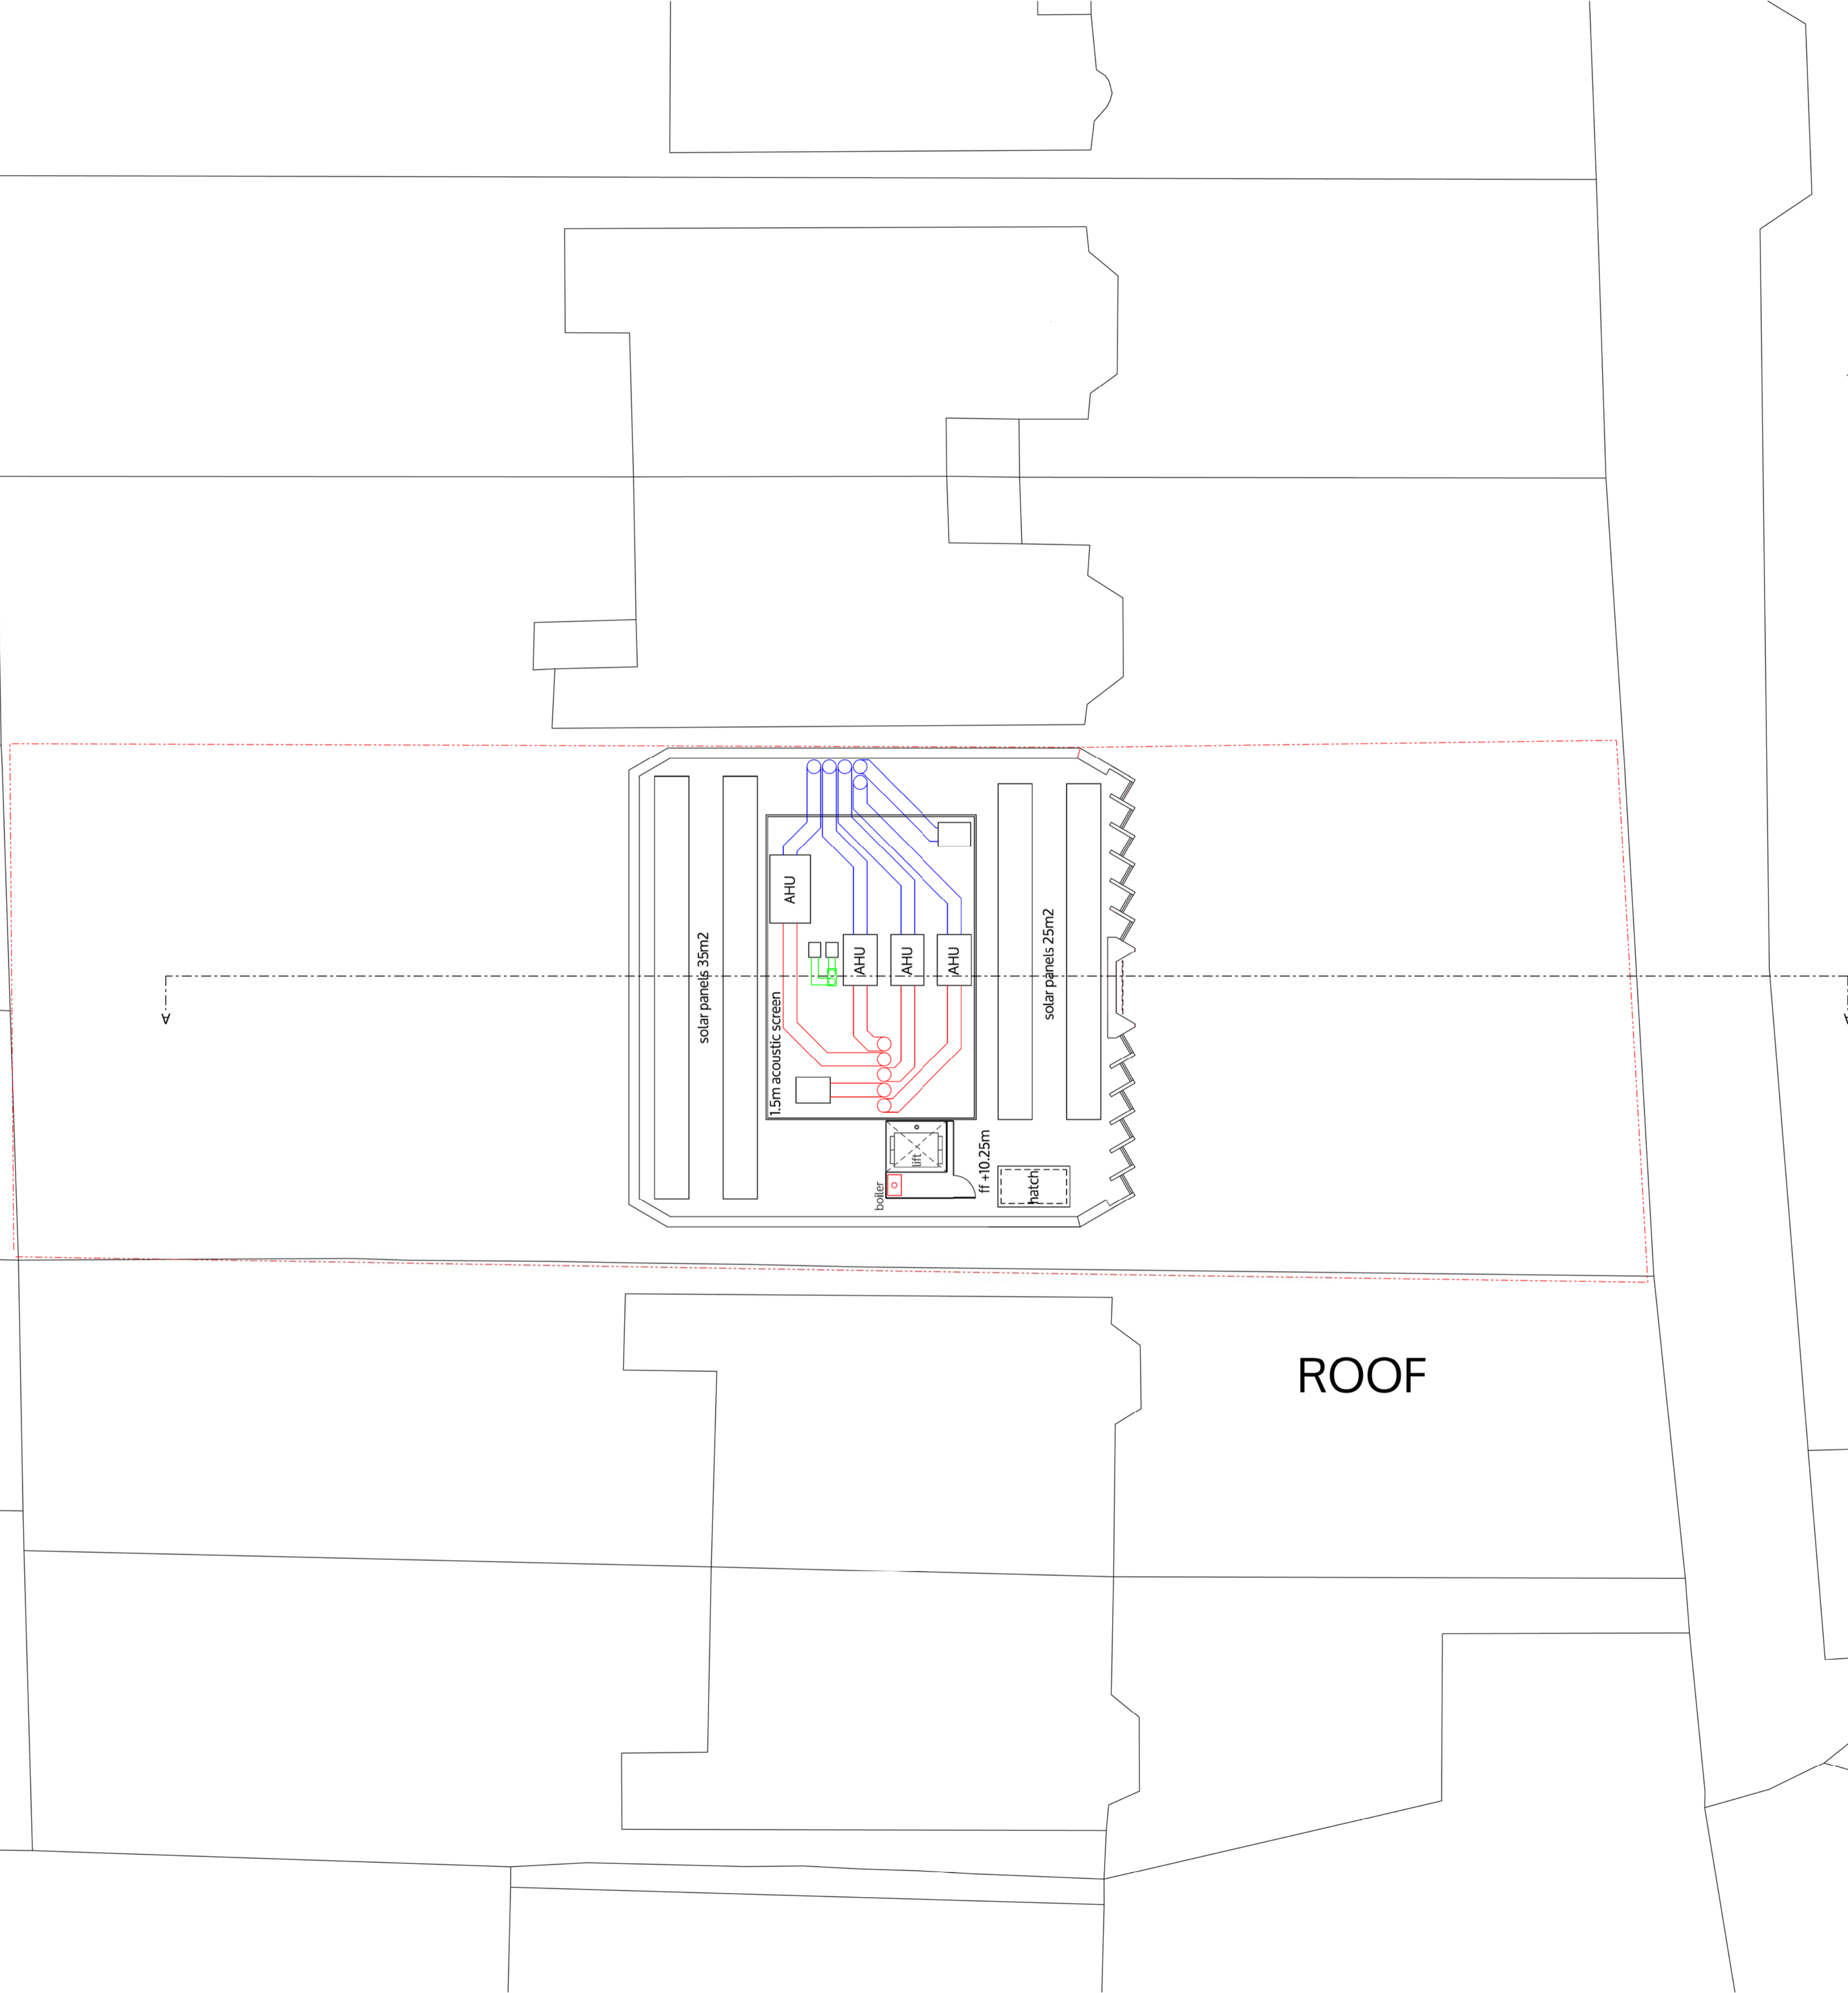

no. drawn date scale status title client project

m 0 2 4 6 8 10 ALL DIMENSIONS TO BE CHECKED ON SITE

© ALL COPYRIGHTS RESERVED

Architects and Designers
London-Heidelberg-Barcelona-Brussels
spaceAgent Architects Limited is a RIBA Chartered Practice

mail@spaceagent.com
spaceagent.com

New Knesset Yehezkel synagogue
185-187 Golders Green Road
London NW11 9BY

Beth Hamedrash Knesset Yehezkel
187 Golders Green Road
London NW11 9BY

Floor plans
as proposed

spaceAgent
Architects and Designers
London-Heidelberg-Barcelona-Brussels
spaceAgent Architects Limited is a RIBA Chartered Practice

project
New Knesset Yehezkel synagogue
185-187 Golders Green Road
London NW11 9BY

client
Beth Hamedrash Knesset Yehezkel
187 Golders Green Road
London NW11 9BY

title
Floor plans
as proposed

DRAFT	
	1:200 @A3 1:100 @A1
	22.11.2016
	mhamm

GGR_P05b7