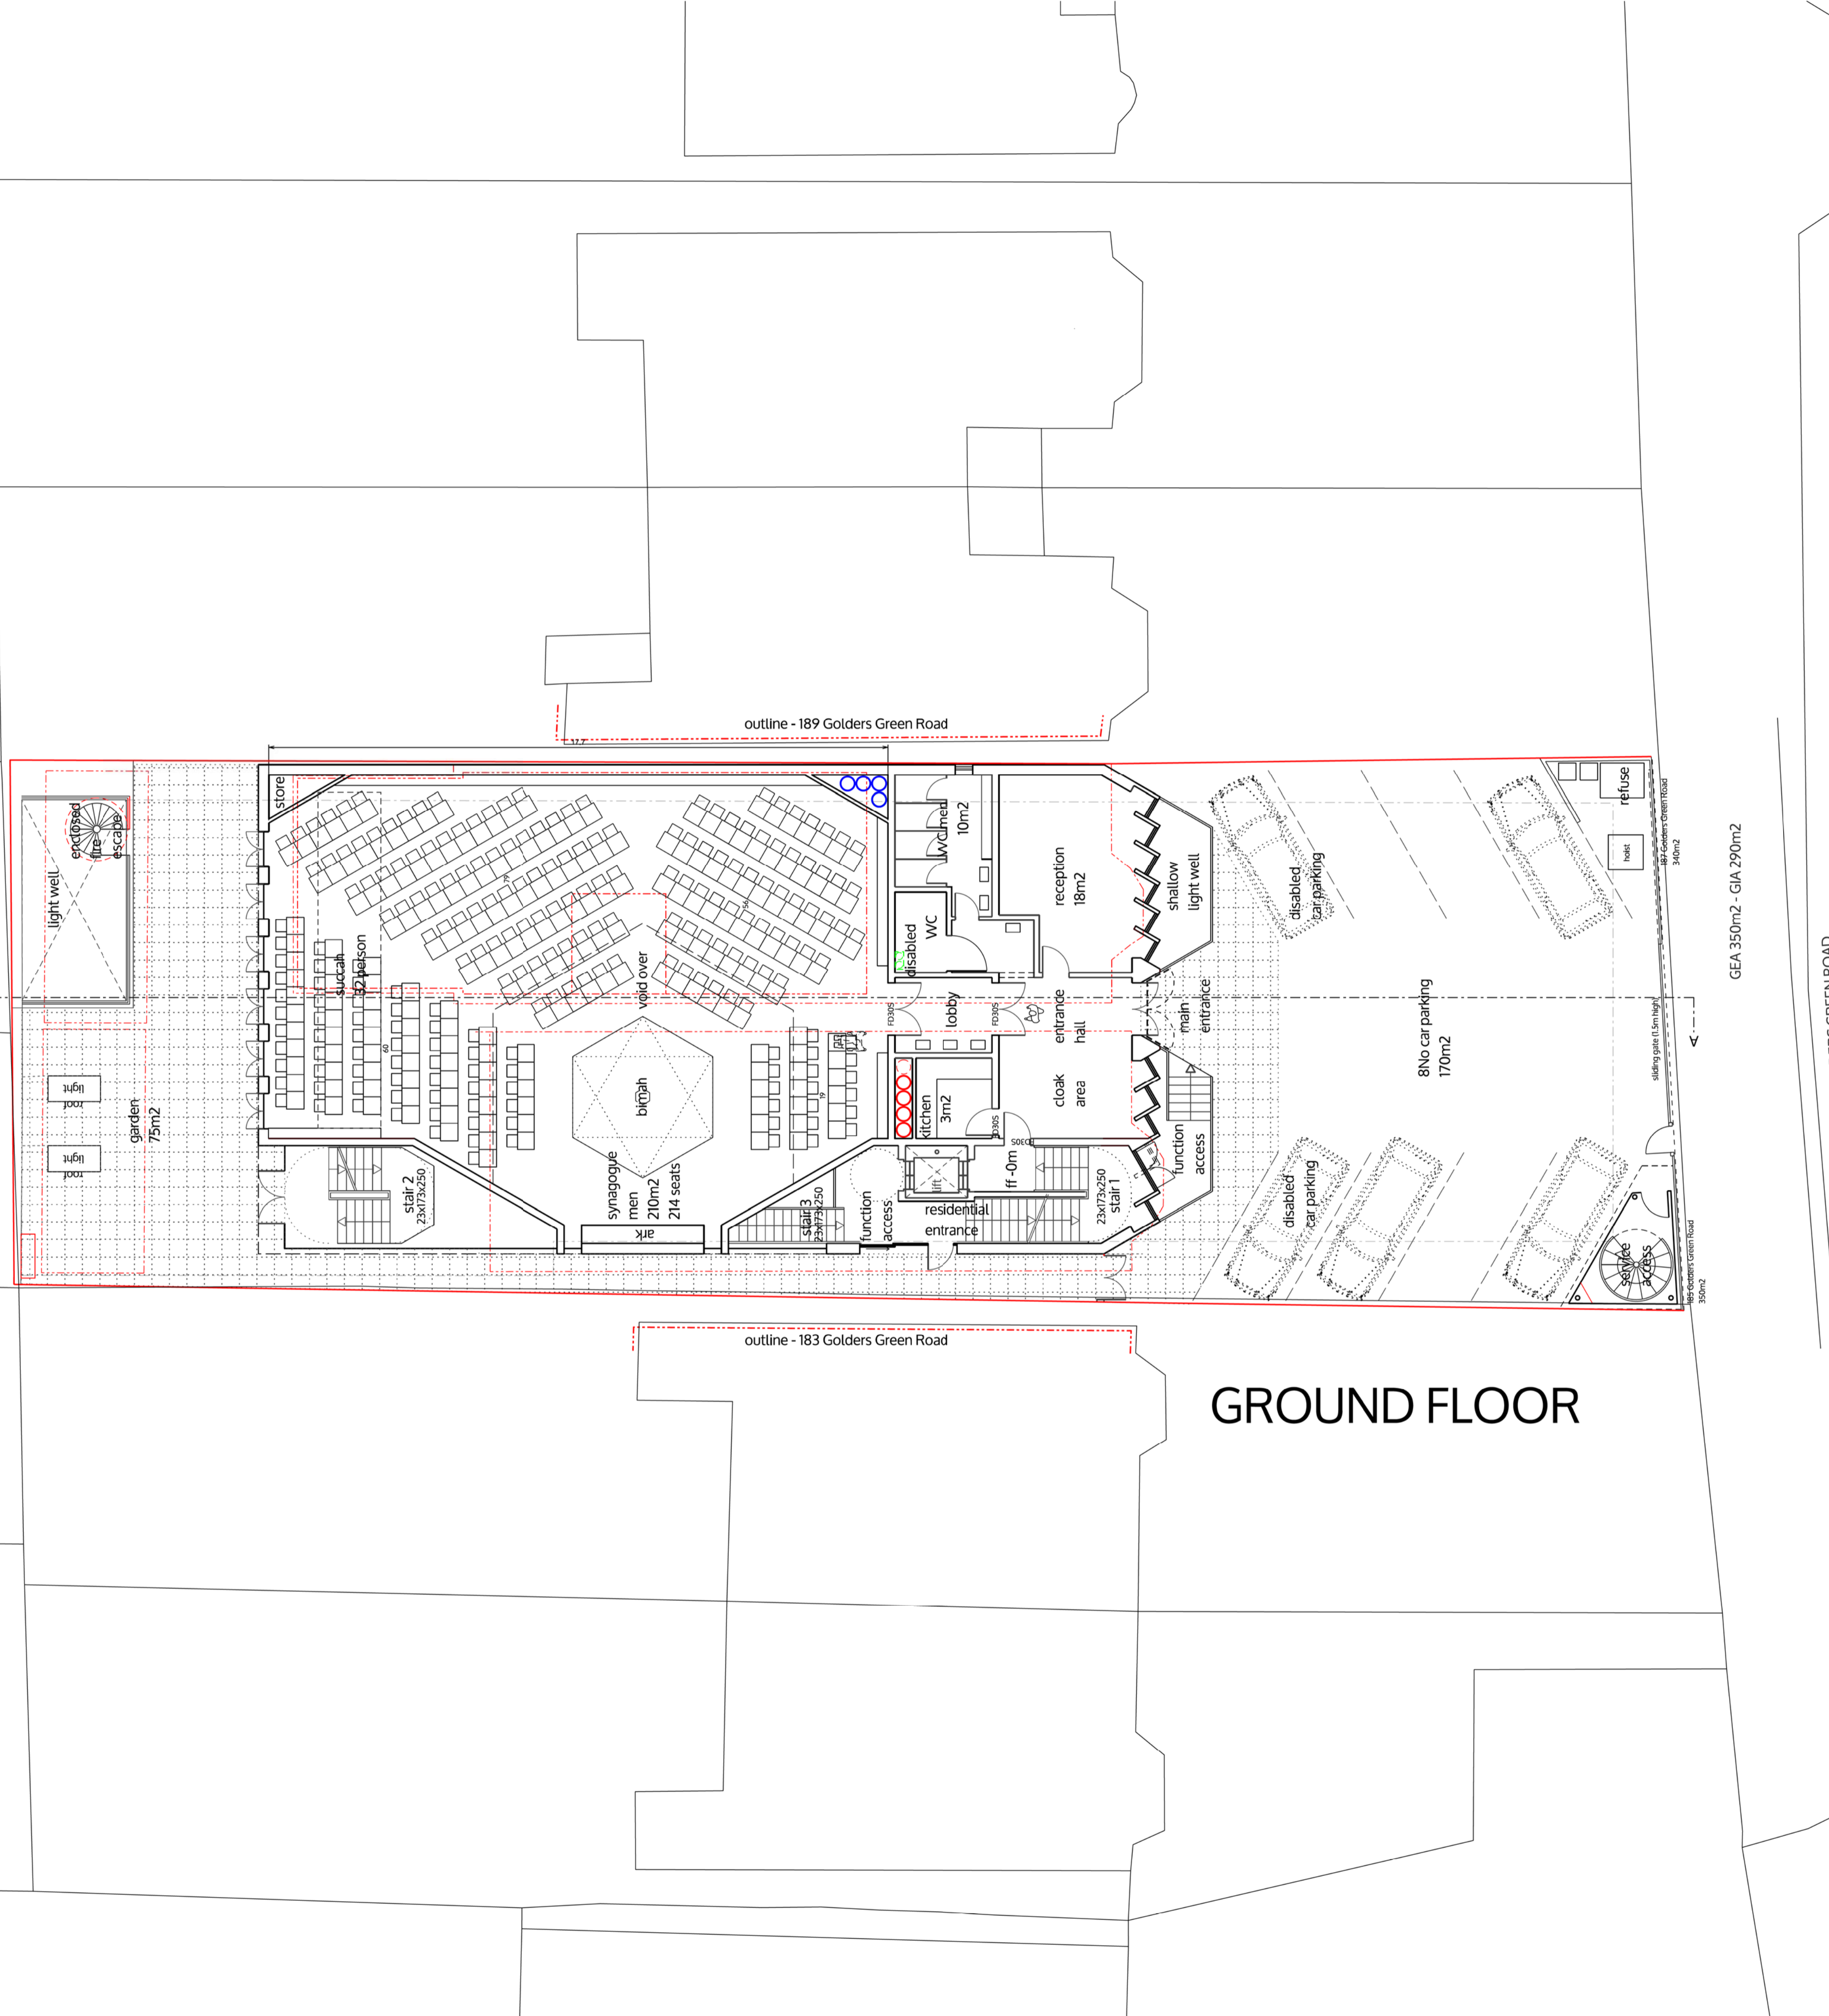

GGR_P01b7

GROUND FLOOR

LEGEND
 - - - - - existing building outline

Floor areas (indicative only):
 site area - 720m²
 total GEA - 1475m²
 total GIA - 1205m²
 synagogue - 310m²
 function hall - 350m²
 reception - 18m²
 library - 30m²
 2 - bed 4-person flat - 74m²
 office B - 30m²
 office C - 25m²
 8No car parking places