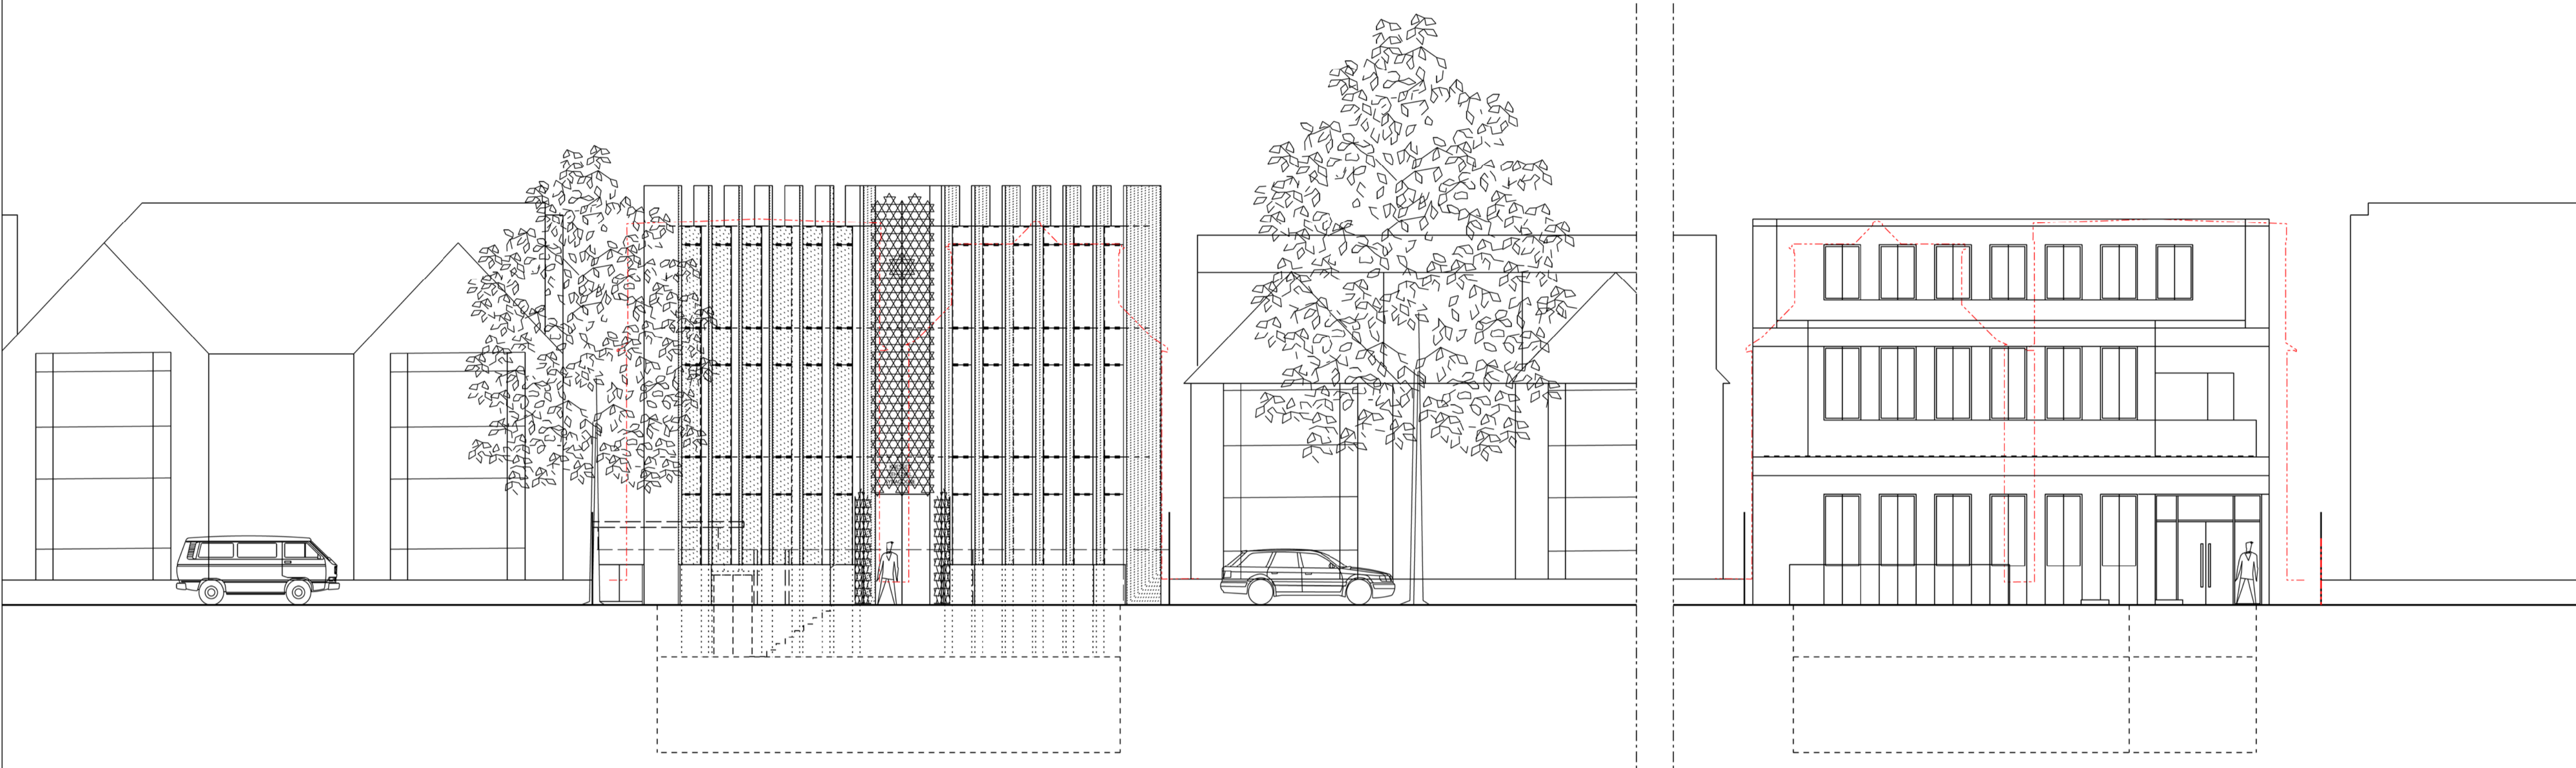

Front Elevation (East)

Rear Elevation (West)