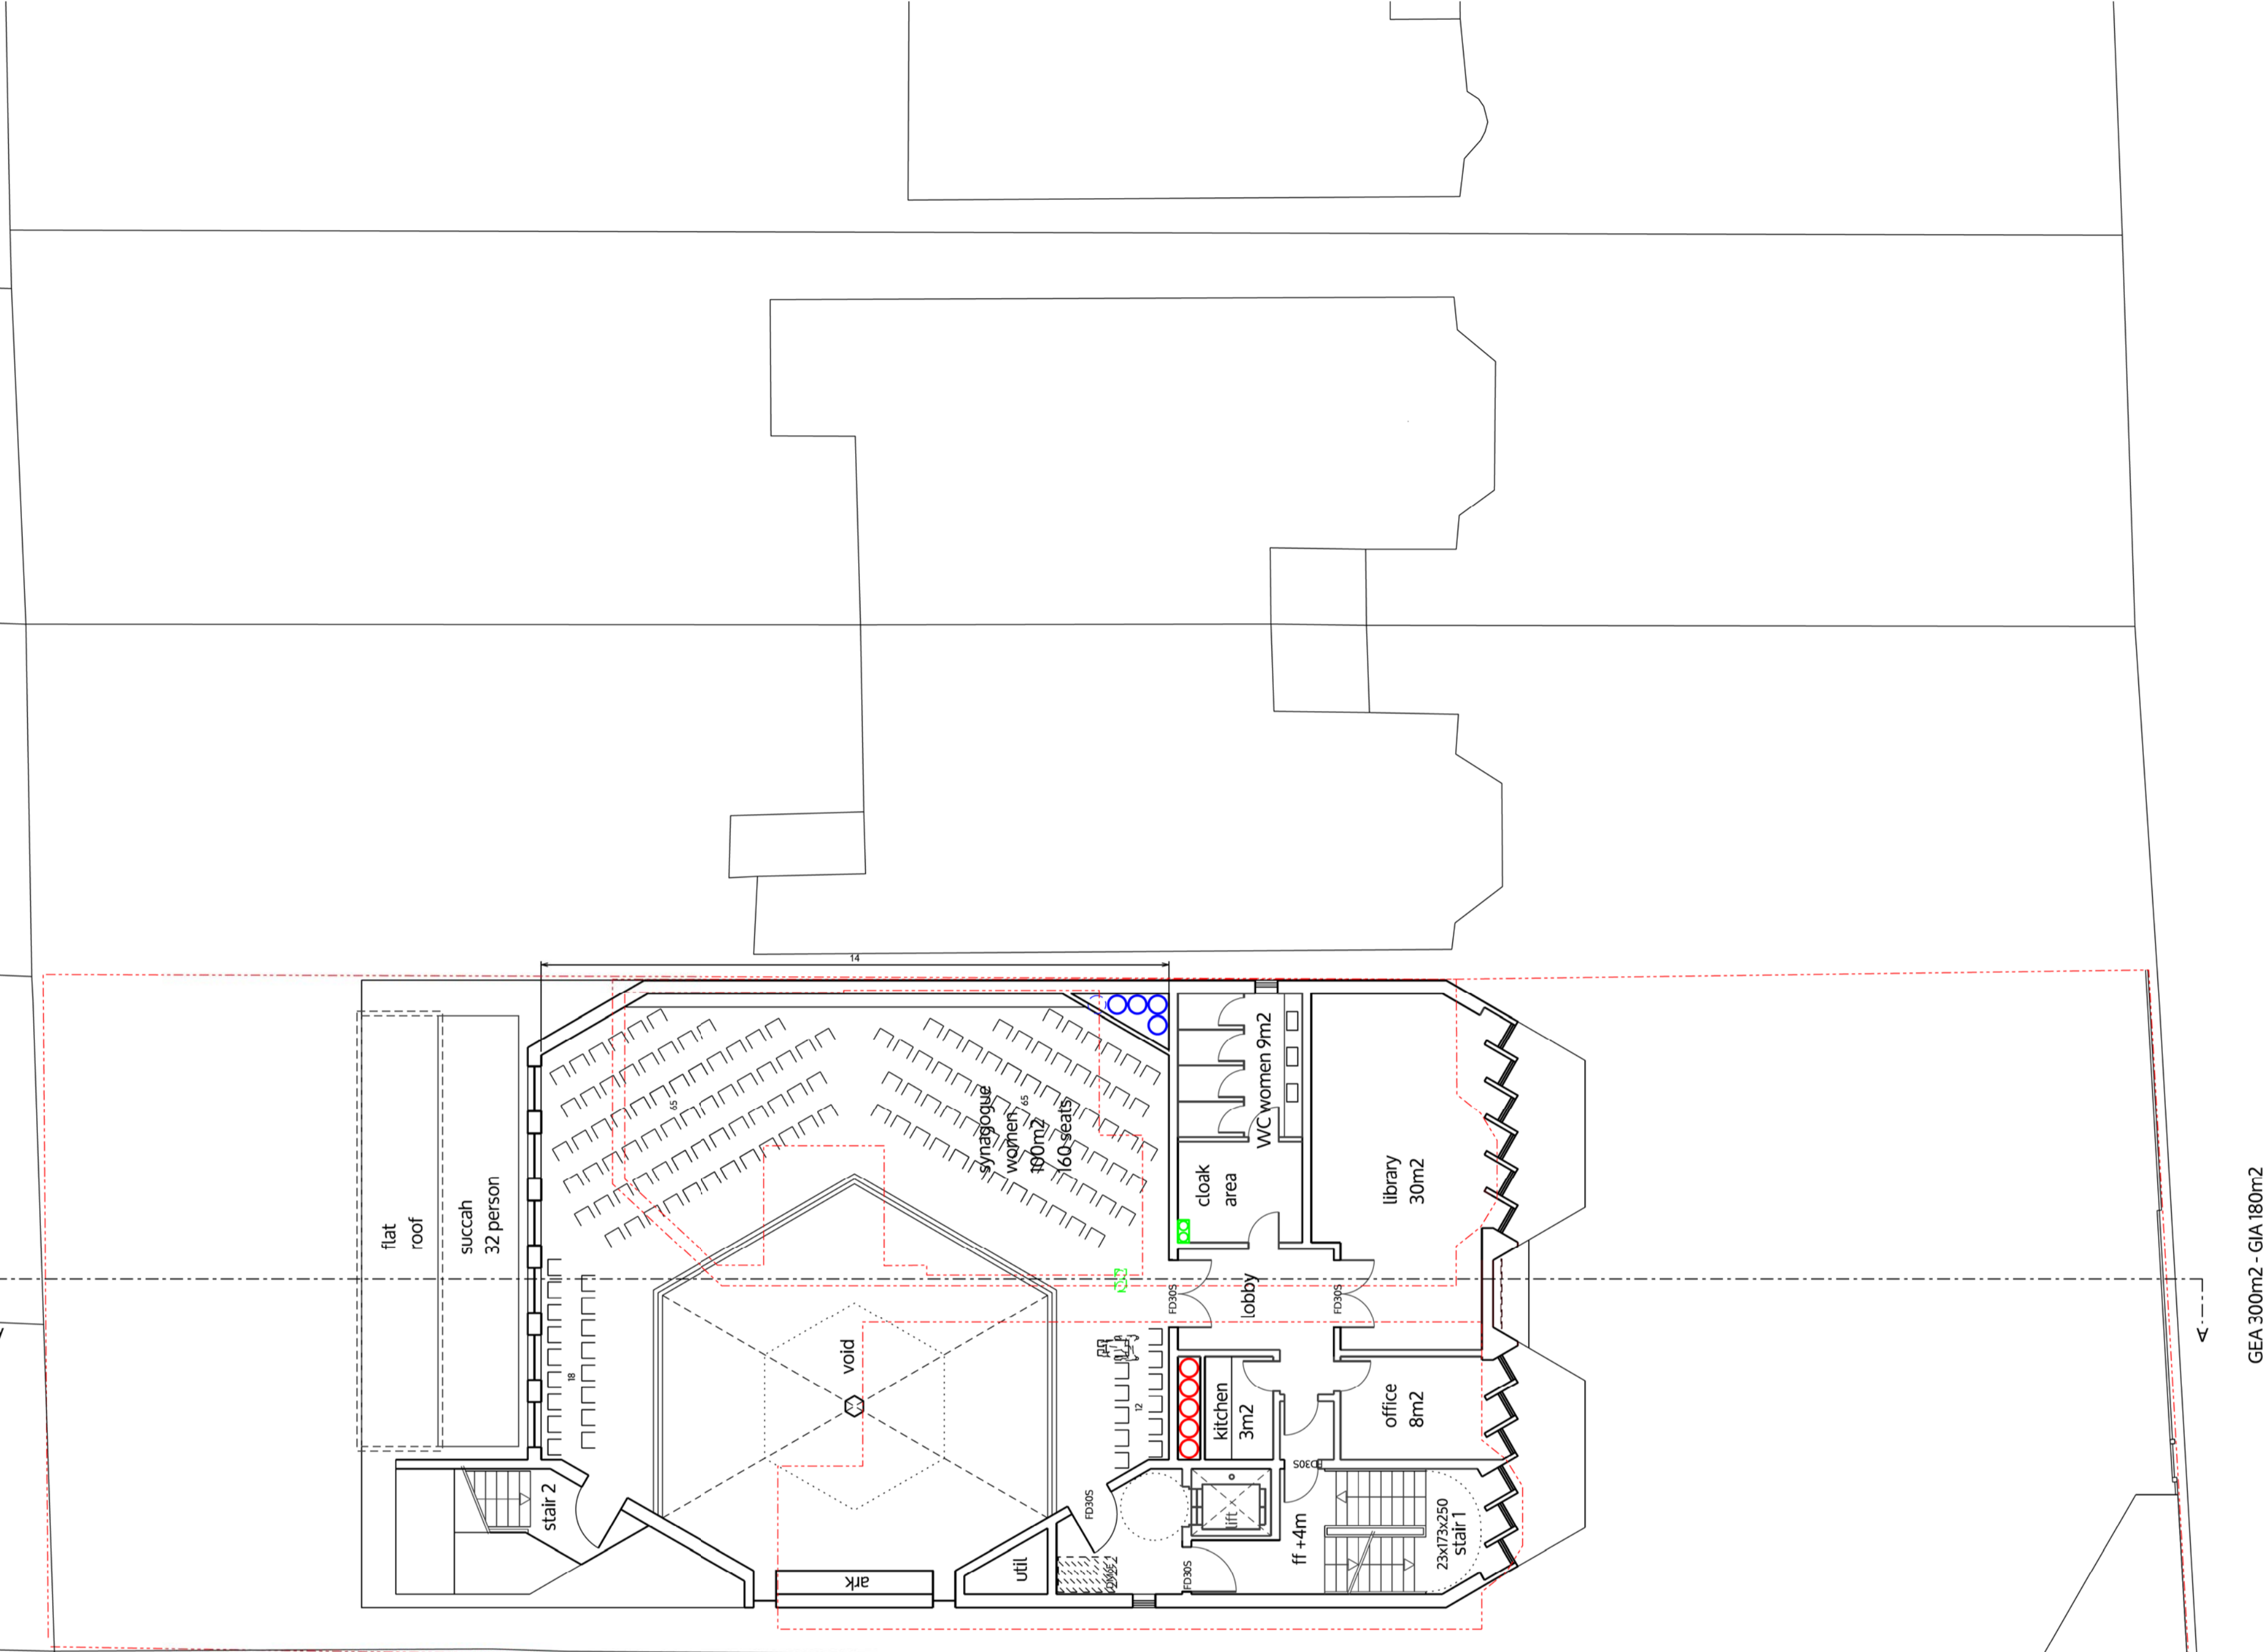

FIRST FLOOR

GFA 300m2 - GIA 180m2

no. drawn date scale status title client project © ALL COPYRIGHTS RESERVED m 0 2 4 6 8 10 ALL DIMENSIONS TO BE CHECKED ON SITE

spaceAgent
Architects and Designers mail@spaceagent.com
London-Heidelberg-Barcelona-Brussels spaceagent.com
spaceAgent Architects Limited is a RIBA Chartered Practice

project New Kneset Yehezkel synagogue
185-187 Golders Green Road
London NW11 9BY

client Beth Hamedrash Kneset Yehezkel
187 Golders Green Road
London NW11 9BY

title Floor plans
as proposed

DRAFT	
	1:200 @A3 1:100 @A1
	22.11.2016
	mhamm

GGR_P03b7