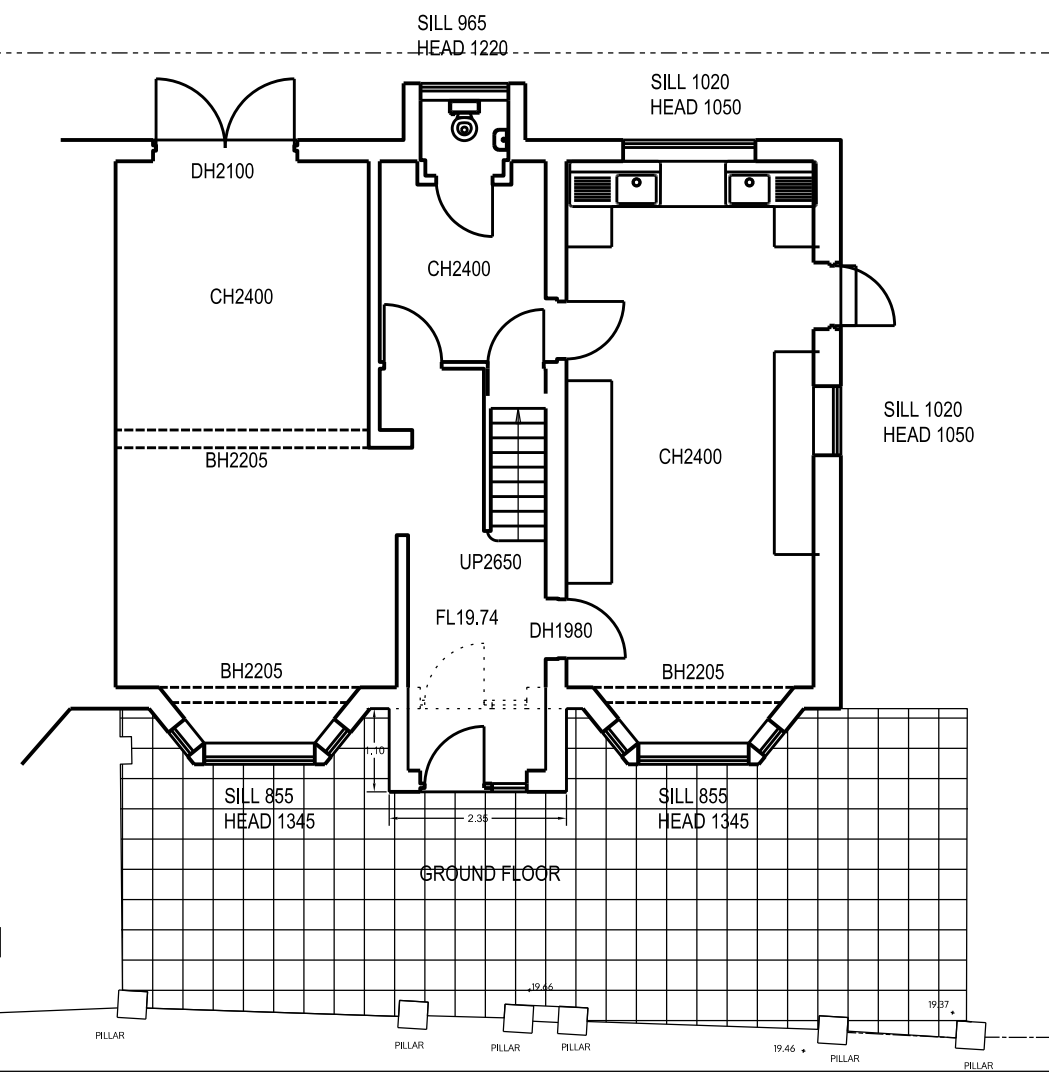

Photo of existing entrance porch

norm d/drawn date scale status title client project

- LEGEND**
- demolition
 - existing walls
 - new walls

ALL DIMENSIONS TO BE CHECKED ON SITE

spaceAgent

Architects and Designers mail@spaceagent.com
 London-Barcelona-Heidelberg www.spaceagent.com
 spaceAgent Architects Limited is a RIBA Chartered Practice

project Porch enclosure
 51 Hillview Gardens
 London NW4 2JJ

client Yosef David
 51 Hillview Gardens
 London NW4 2JJ

title Ground floor plan and elevation
 as existing and proposed

planning	
	1:100 @A3 1:50 @A1
	Nov 2013
	mhamm