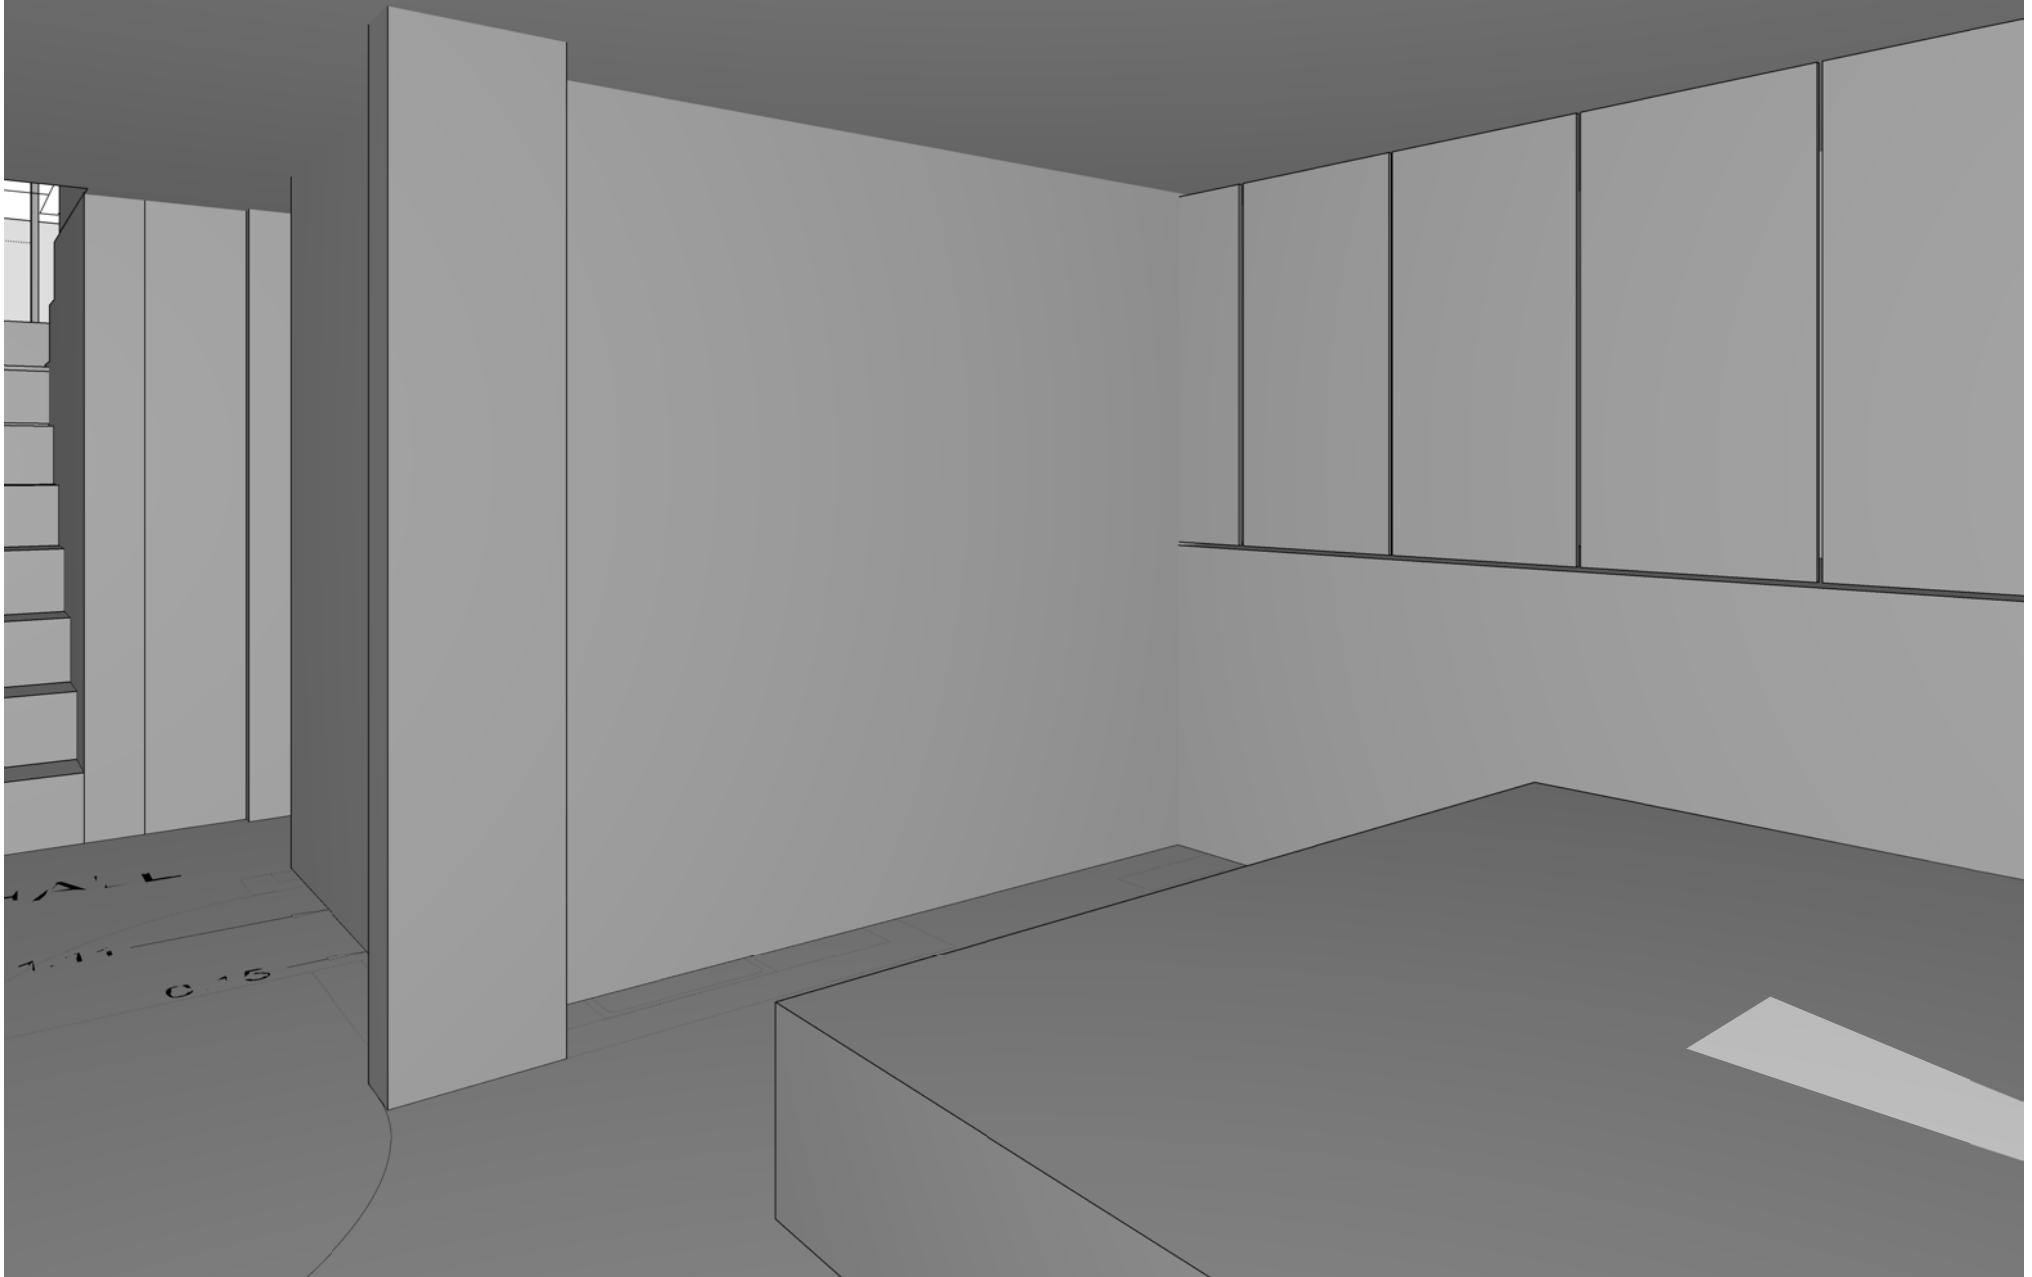

KITCHEN
foot light
over
1x1.2m

4

shelving

LOUNGE
CH2800

HALL
1.11
0.16

1.00

COM

WOOD LAM