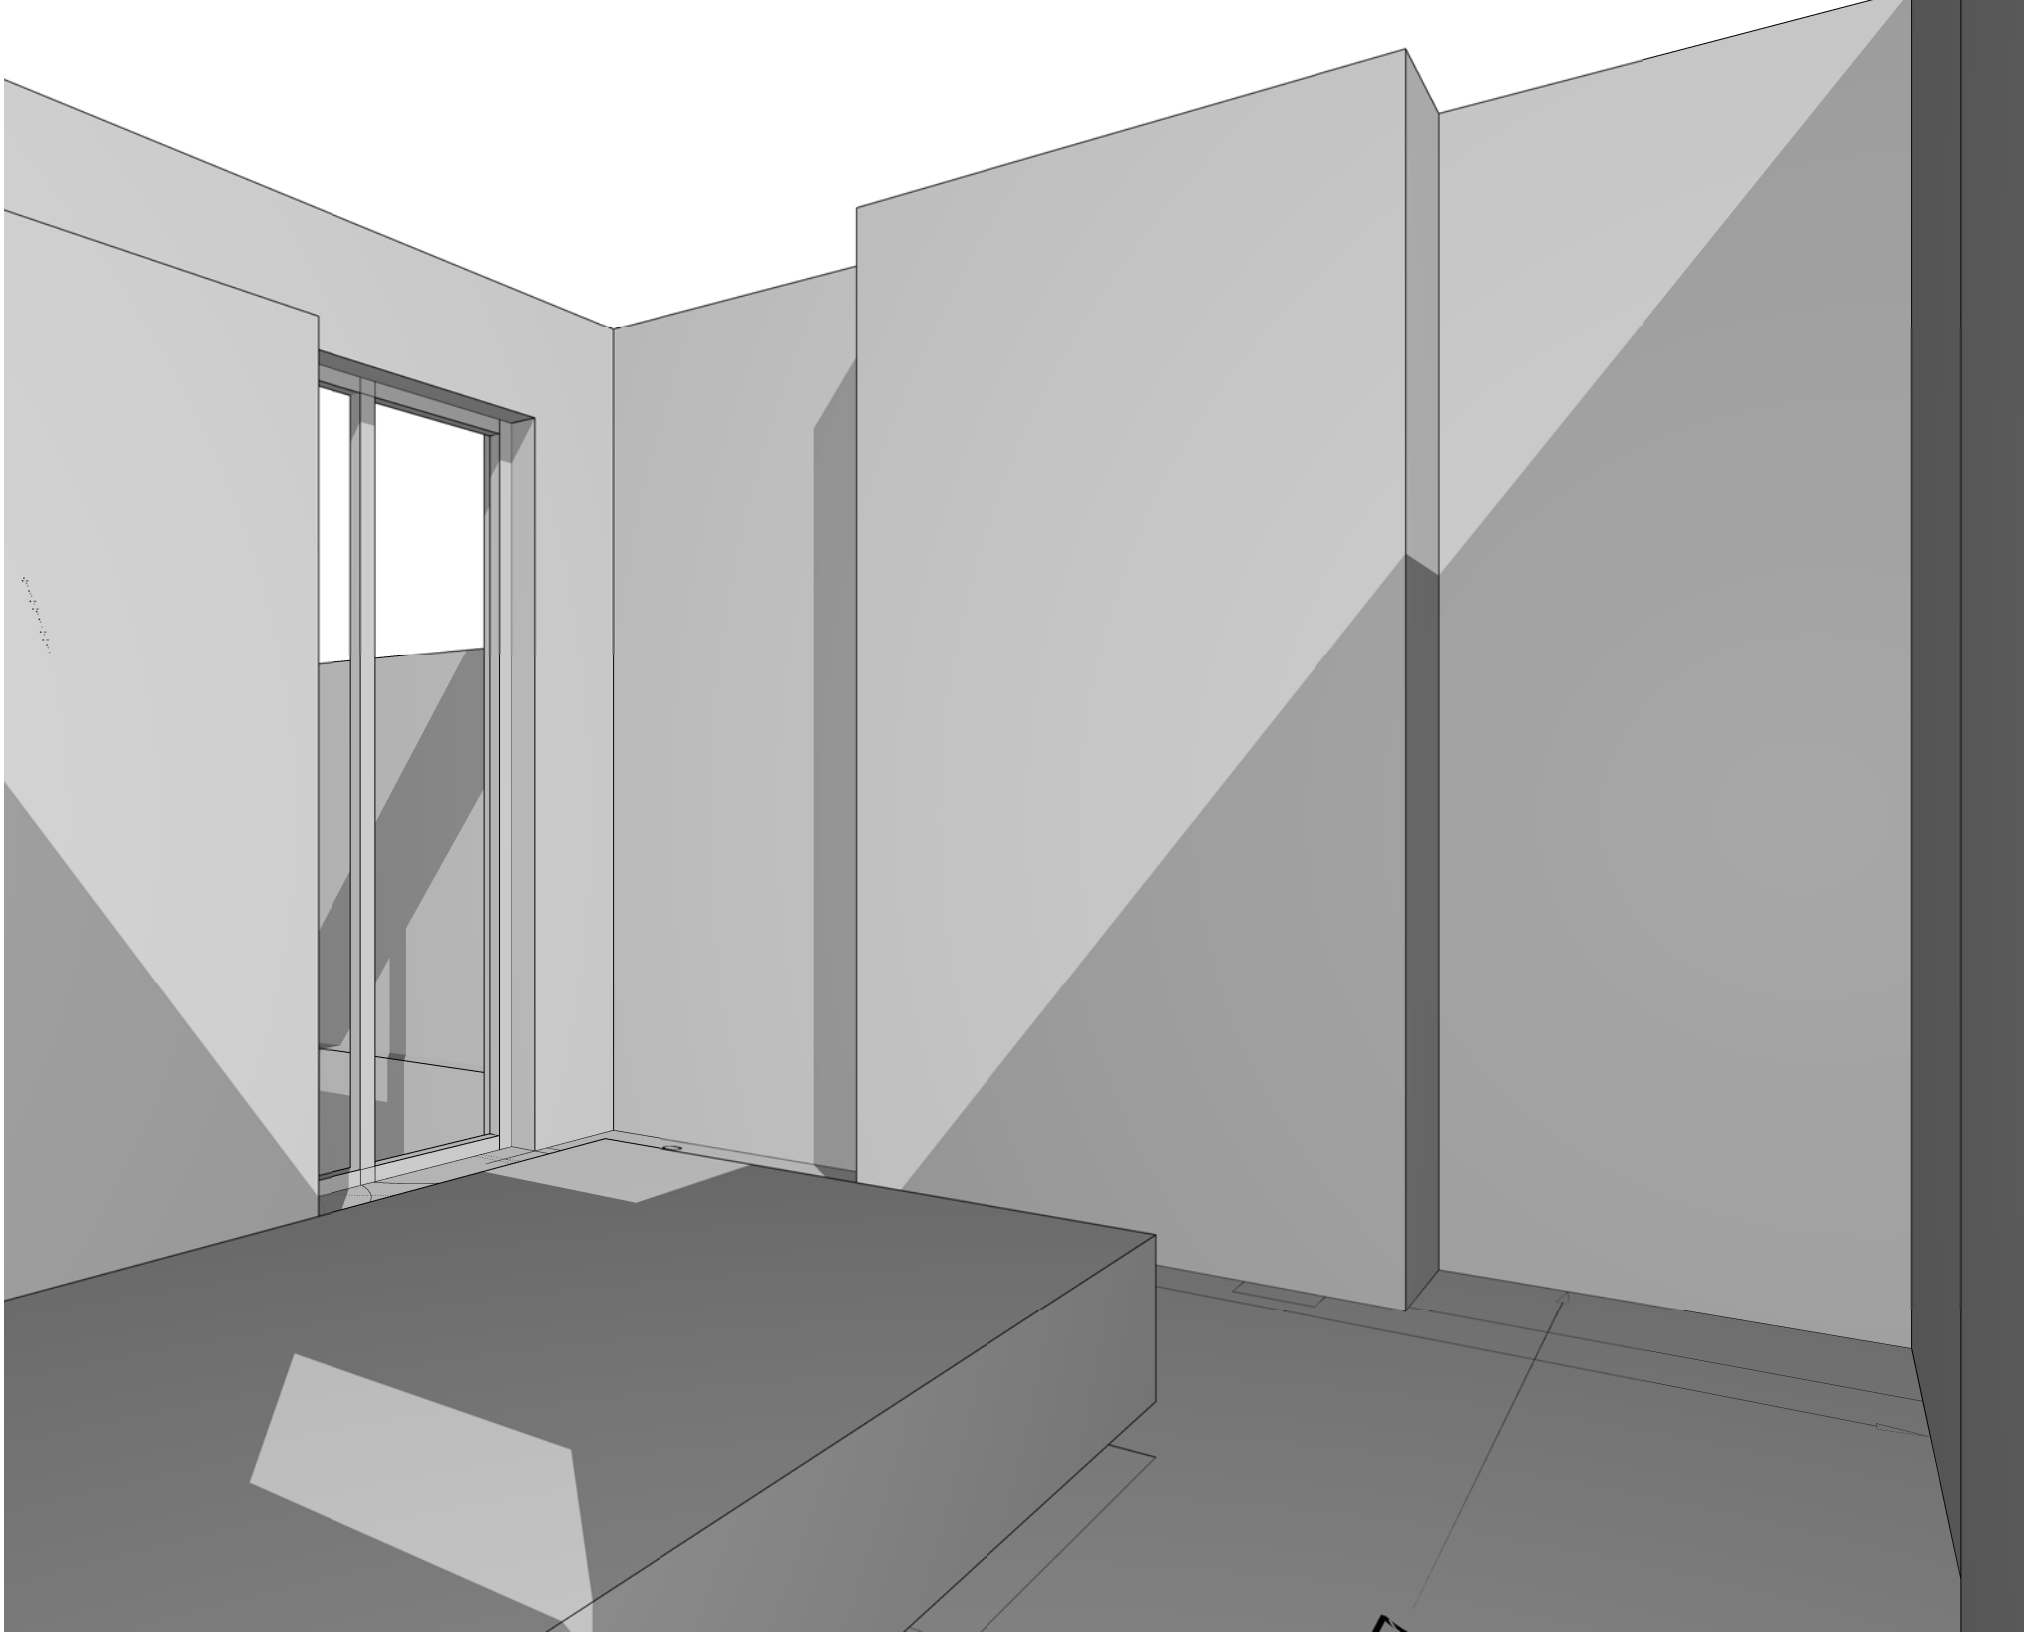

KITCHEN
foot light
over
1x1.2m

4

shelving

LOUNGE
CH2800

HALL
1.11
0.16

1.00

COM

WOOD LAM