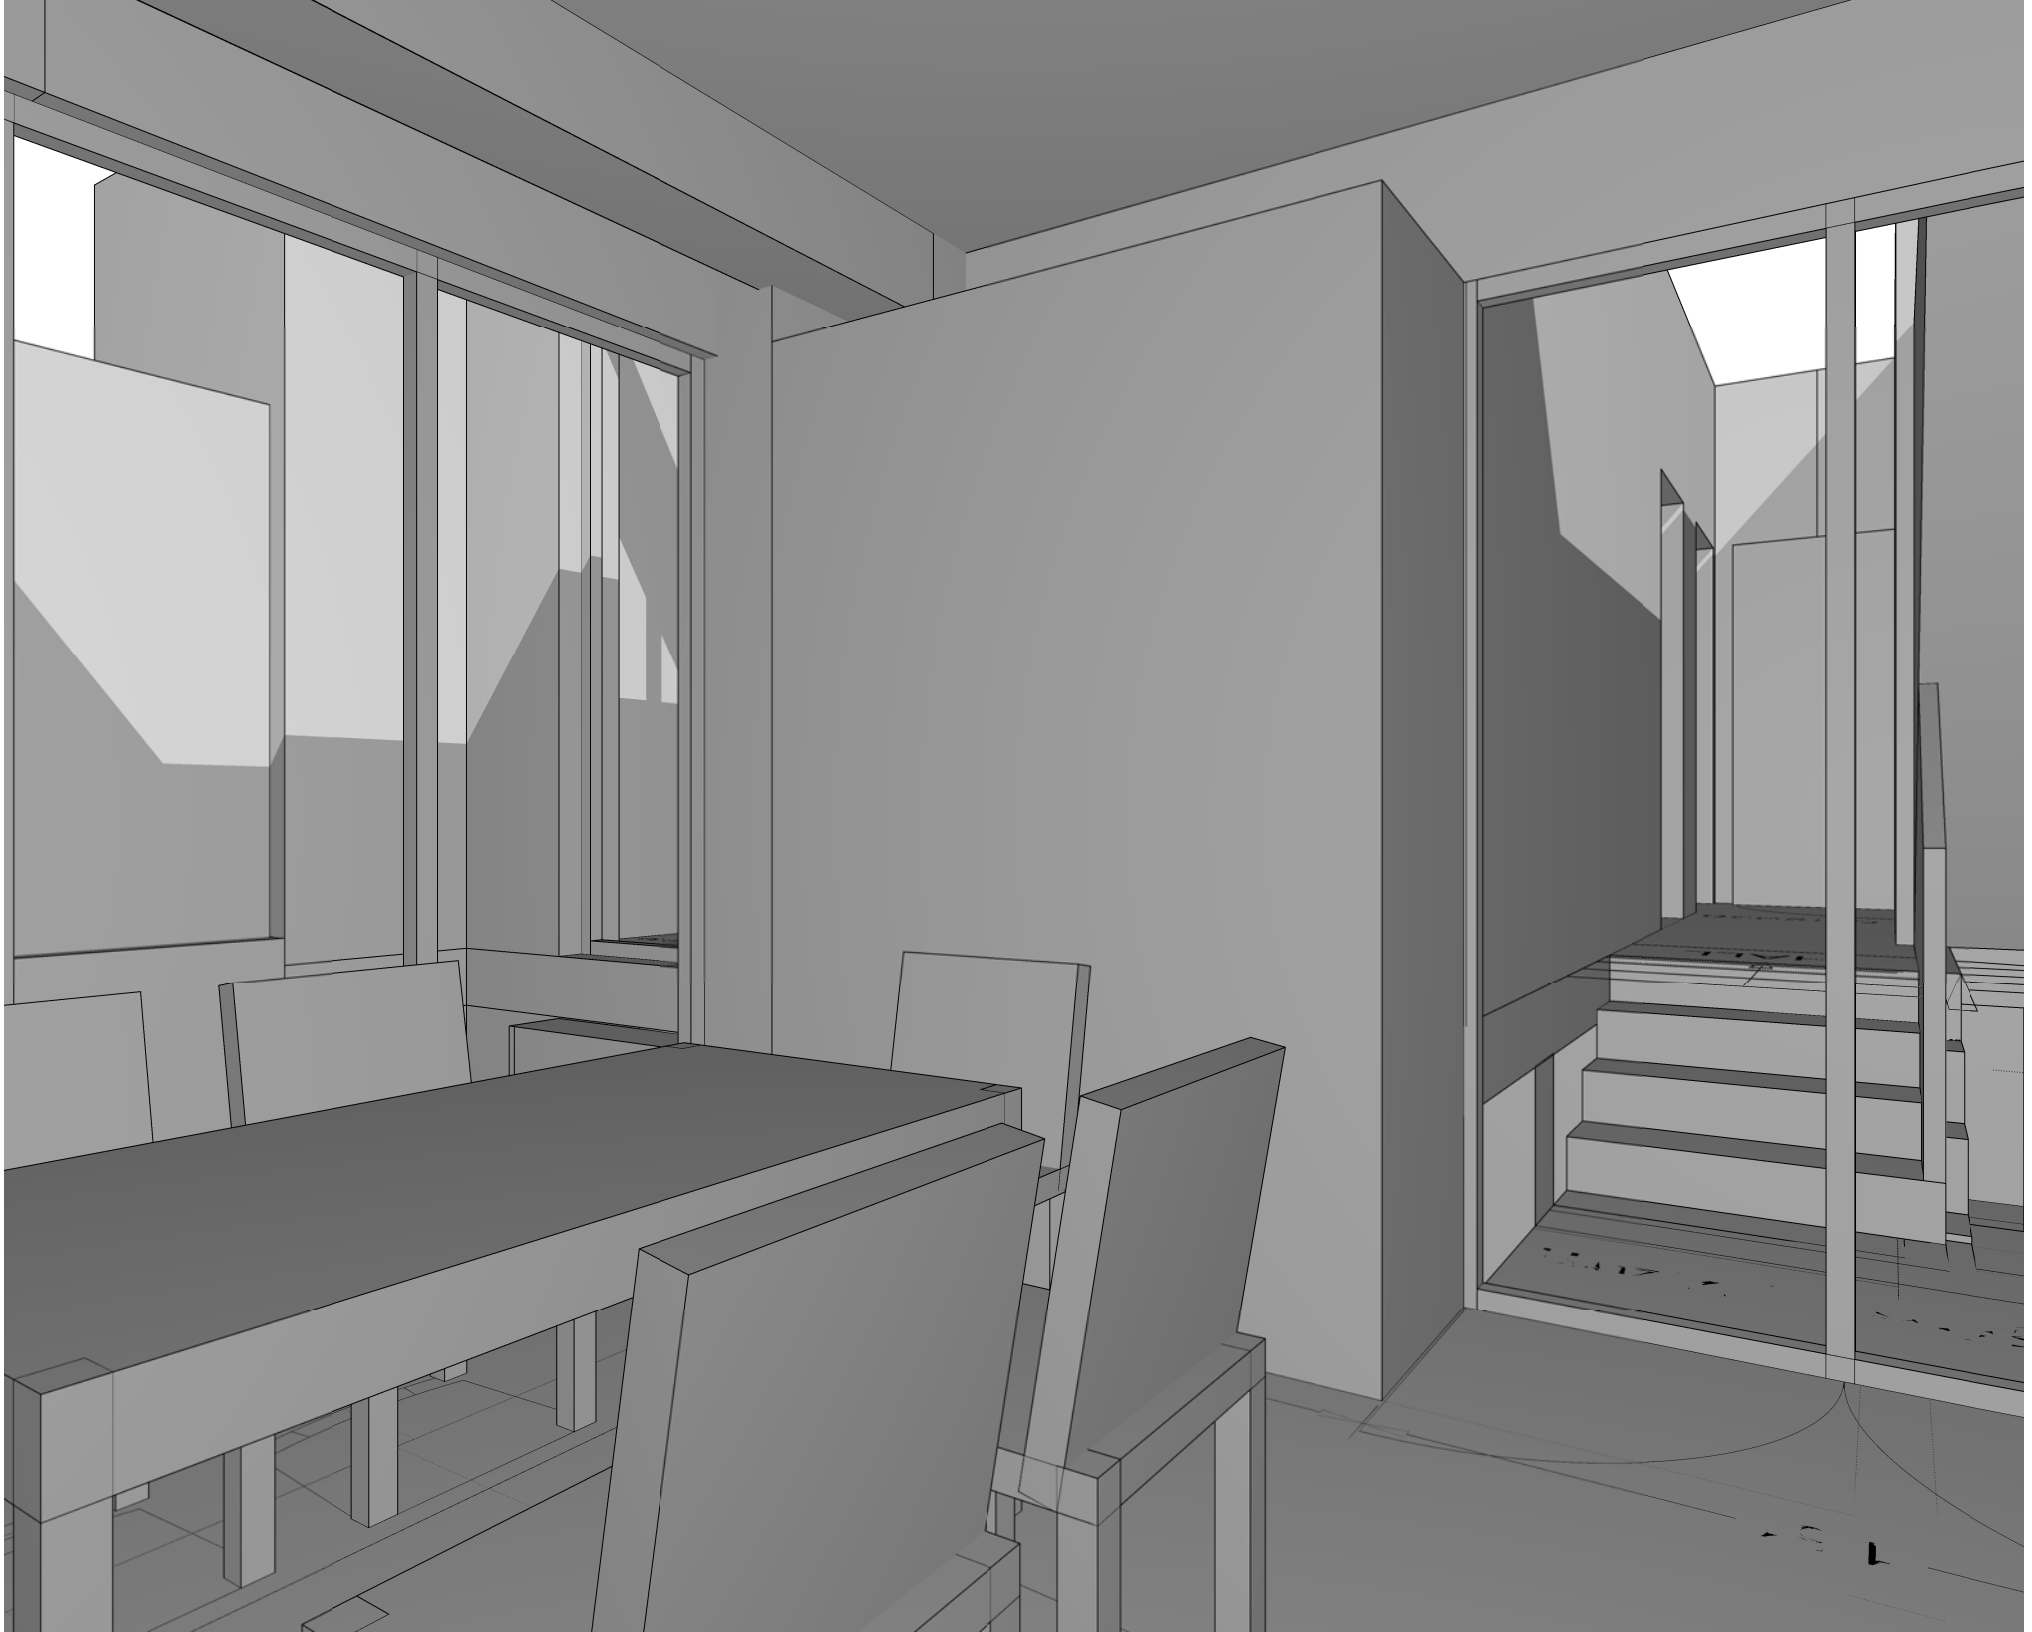

KITCHEN
foot light
over
1x1.2m

4

shelving

LOUNGE
CH2800

HALL
1.11
0.16

1.00

COM

WOOD LAM