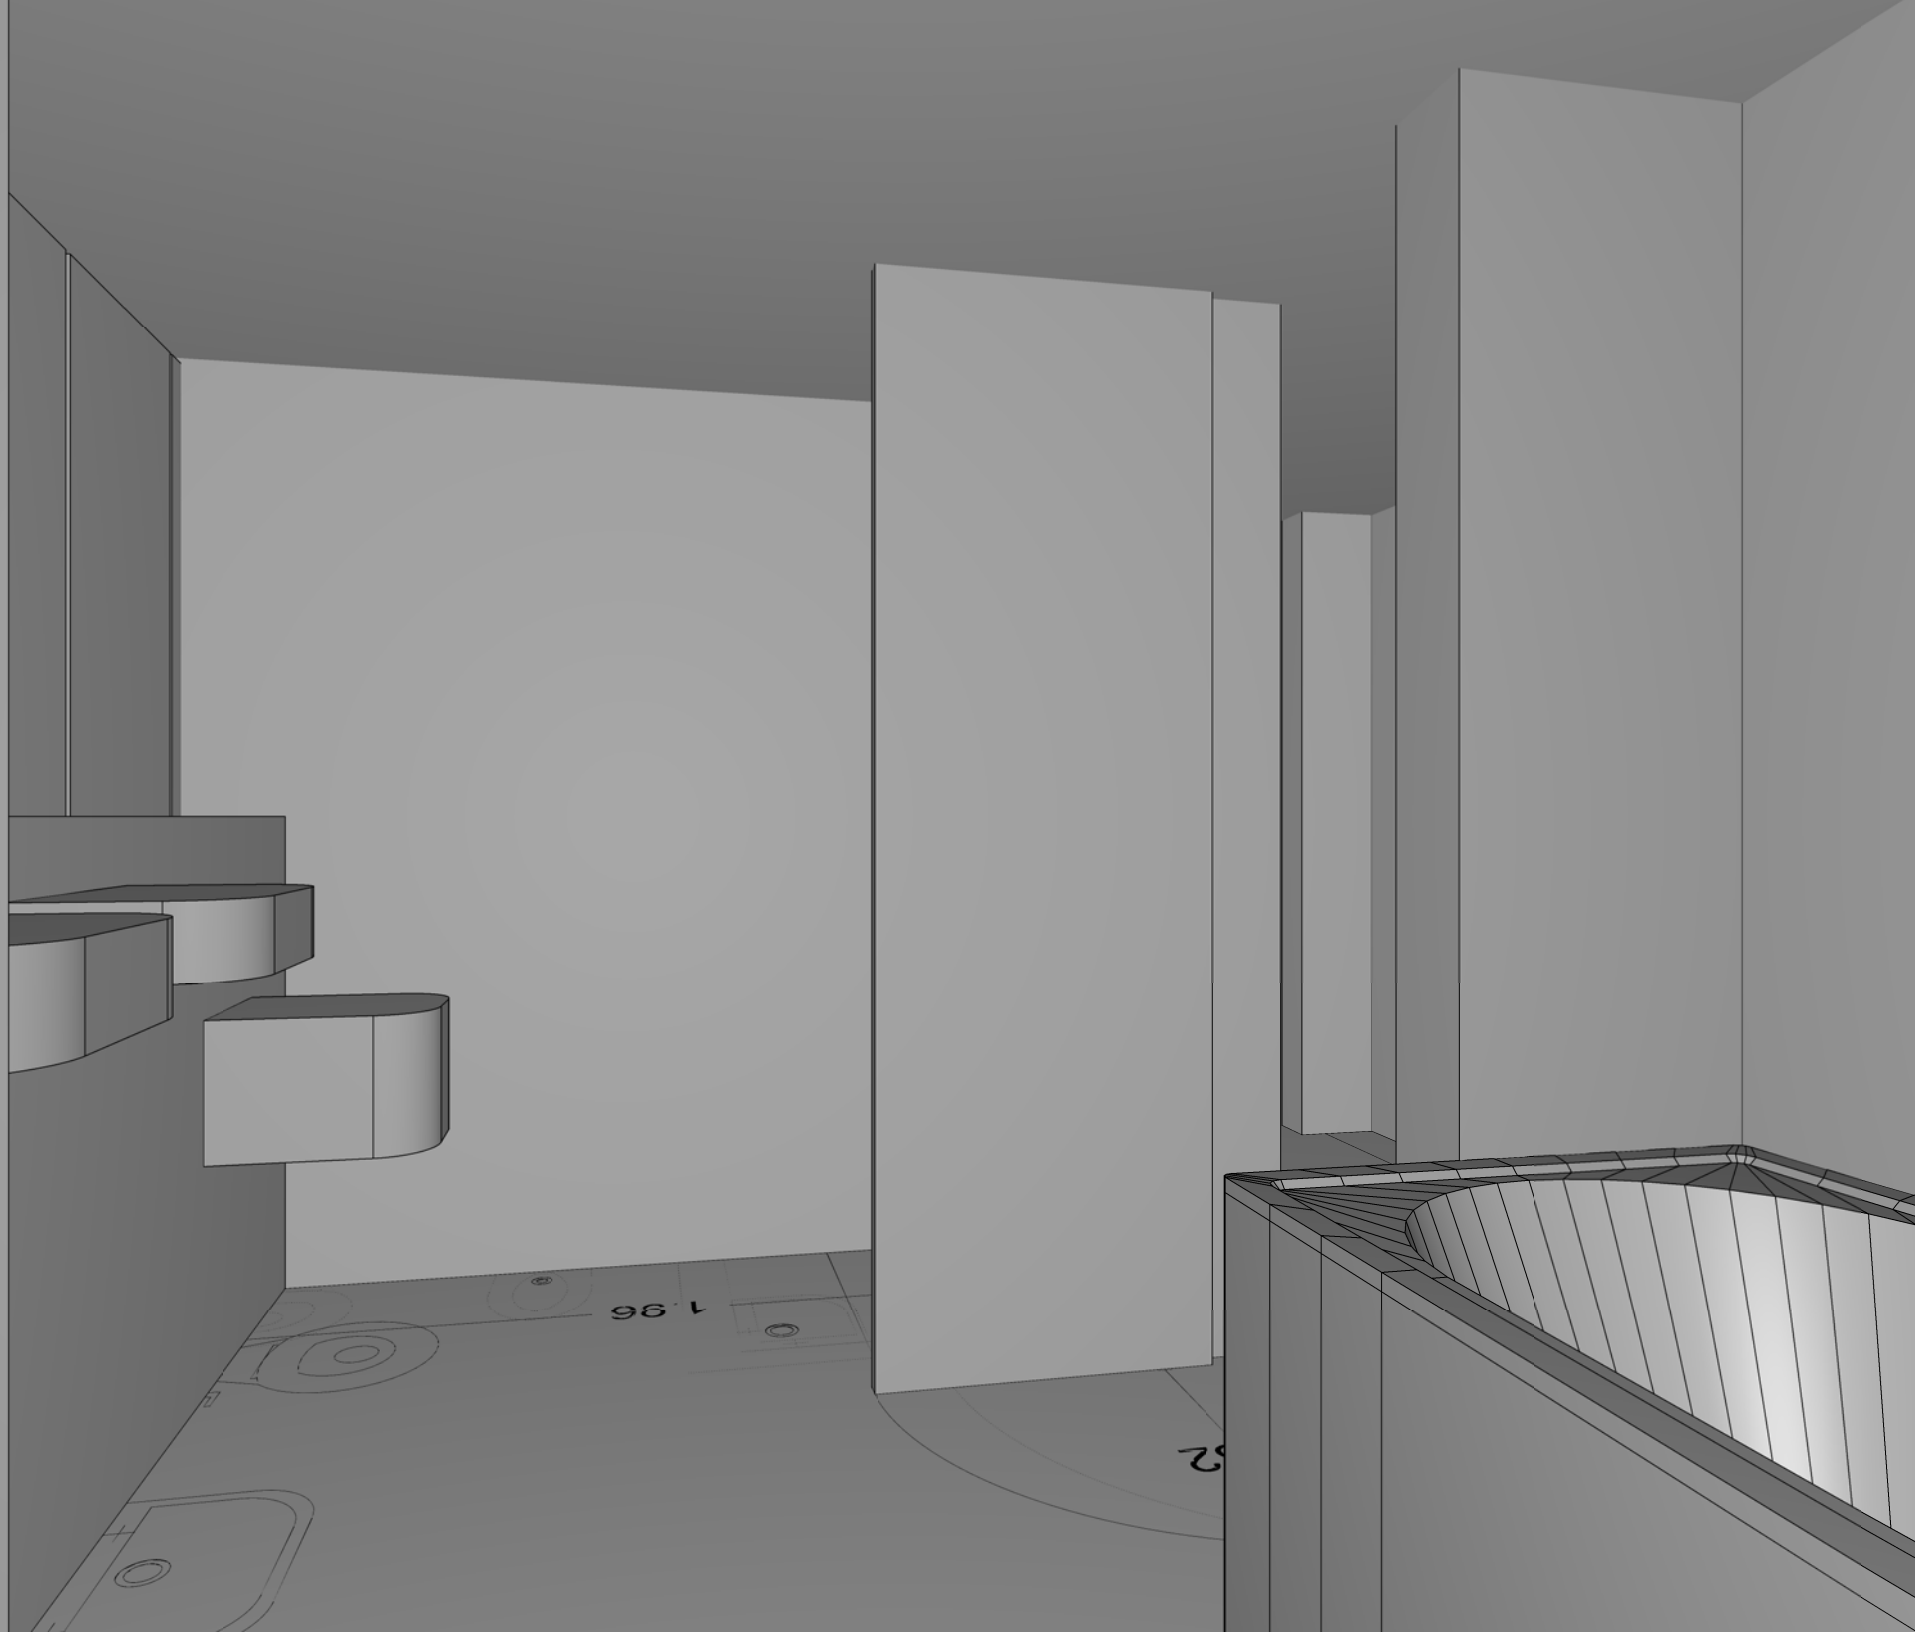

KITCHEN
foot light
over
1x1.2m

4

shelving

LOUNGE
CH2800

HALL
1.11
0.16

1.00

COM

WOOD LAM