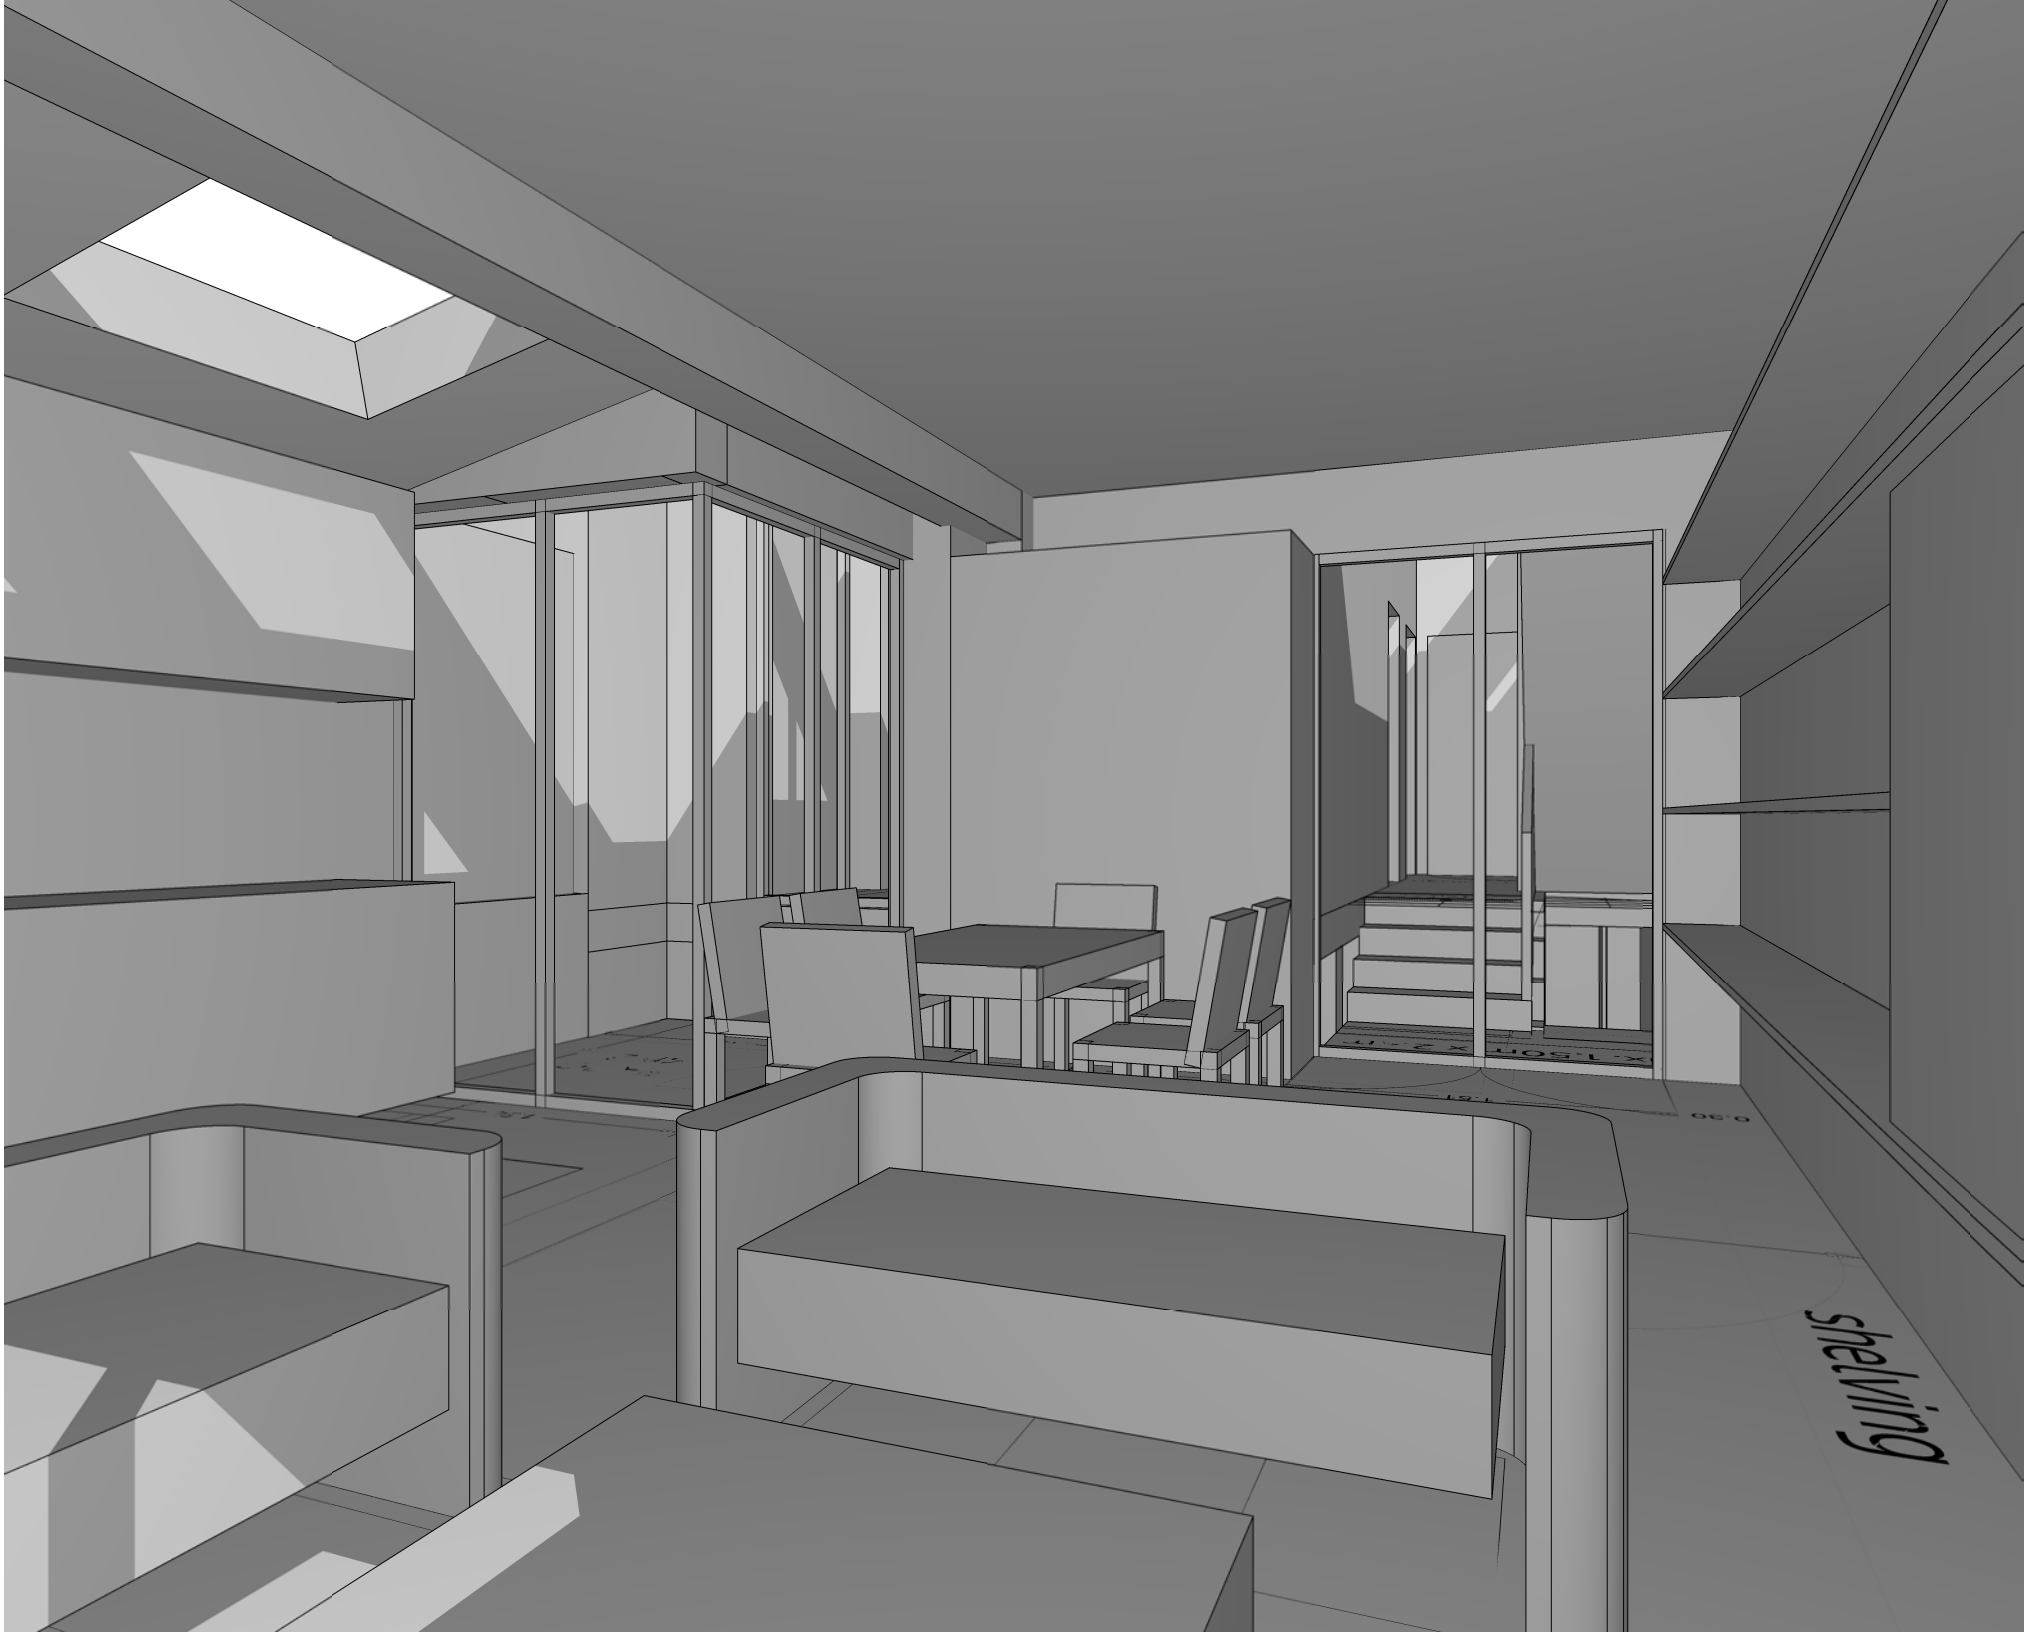

KITCHEN
foot light
over
1x1.2m

4

shelving

LOUNGE
CH2800

HALL
1.11
0.16

1.00

COM

WOOD LAM