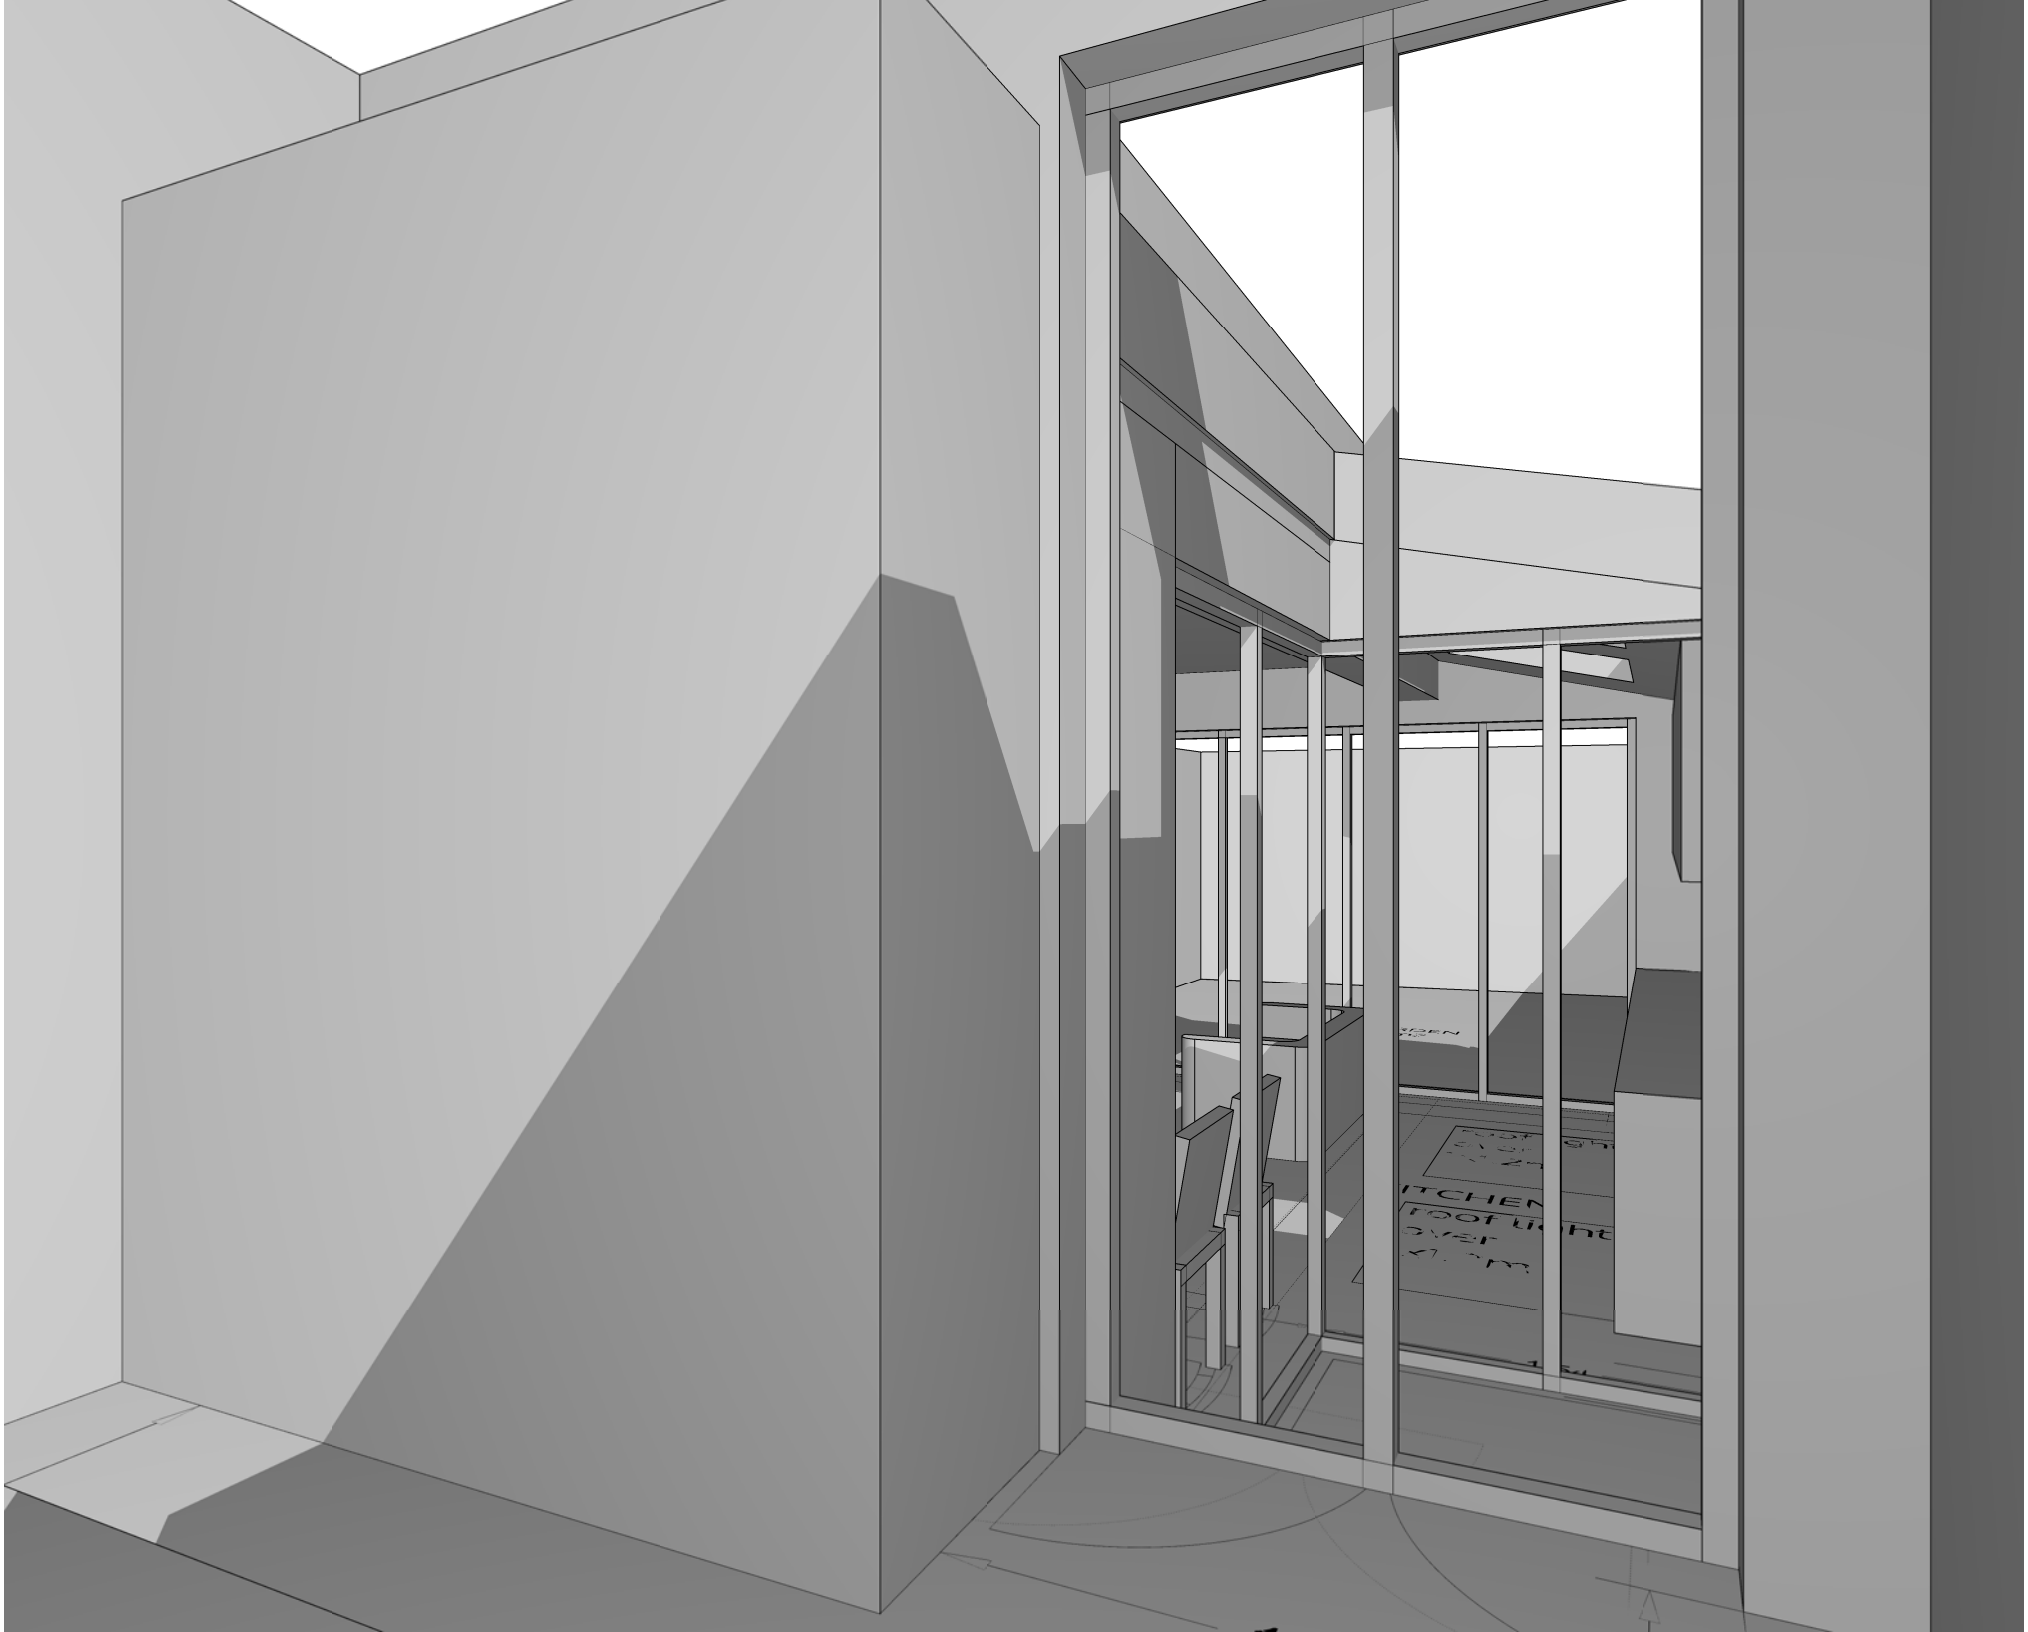

KITCHEN
foot light
over
1x1.2m

4

shelving

LOUNGE
CH2800

HALL
1.11
0.16

1.00

COM

WOOD LAM