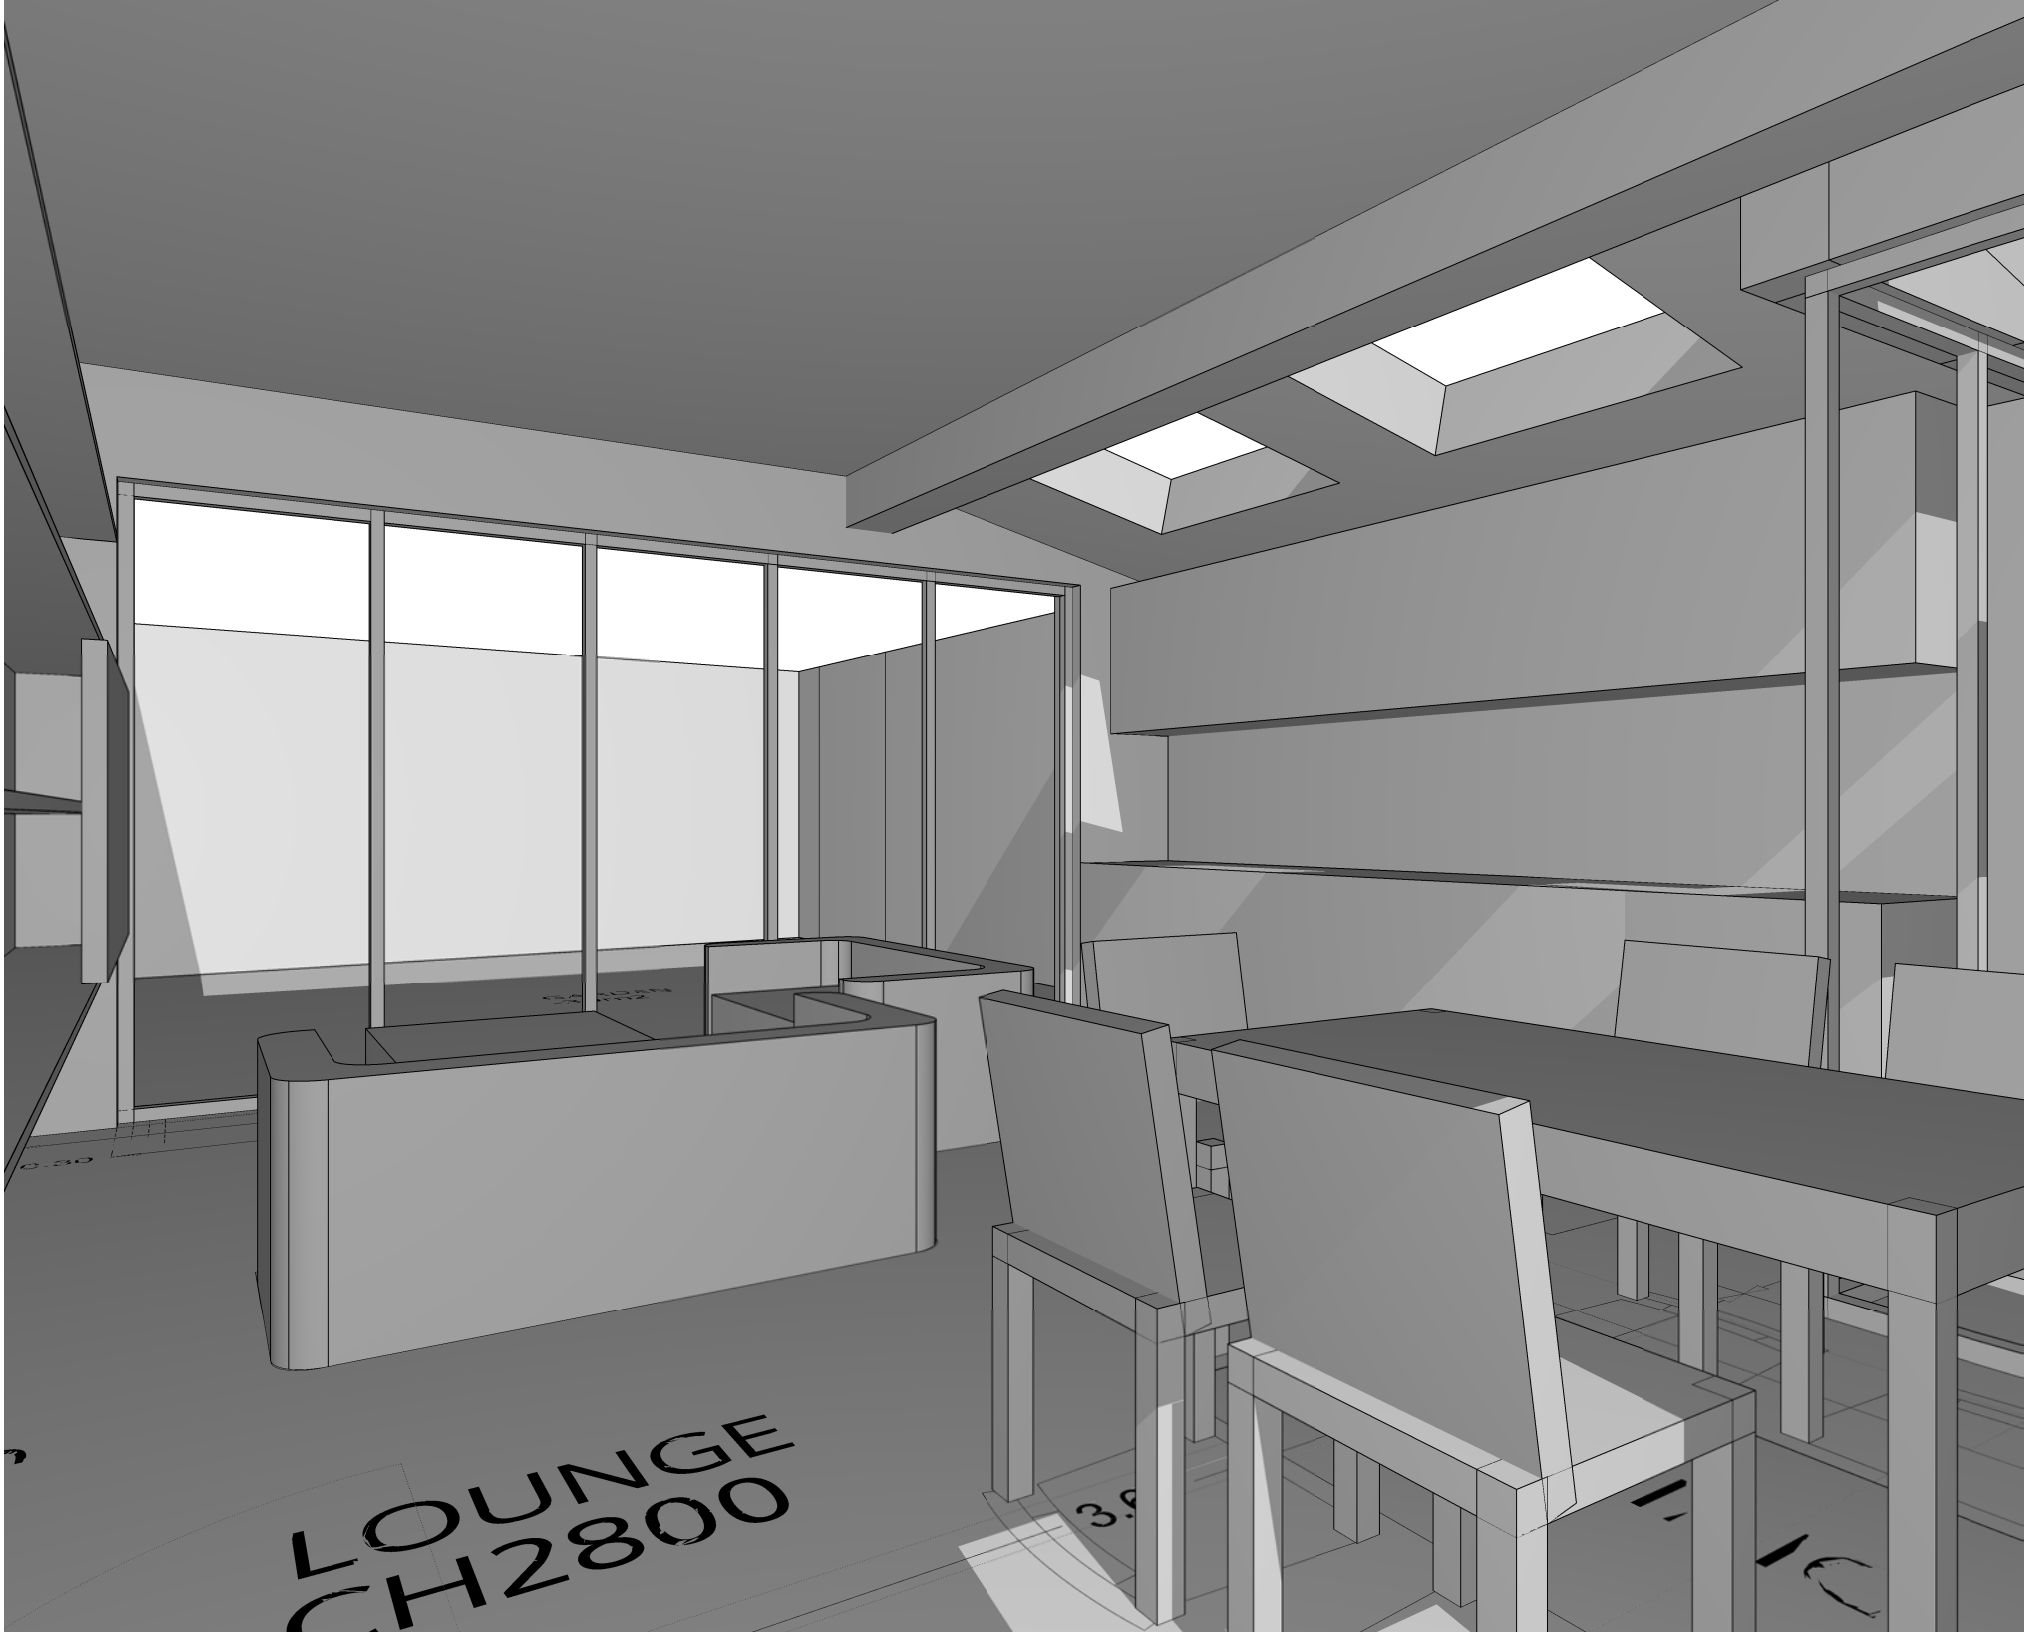

KITCHEN
foot light
over
1x1.2m

4

shelving

LOUNGE
CH2800

HALL
1.11
0.16

1.00

COM

WOOD LAM