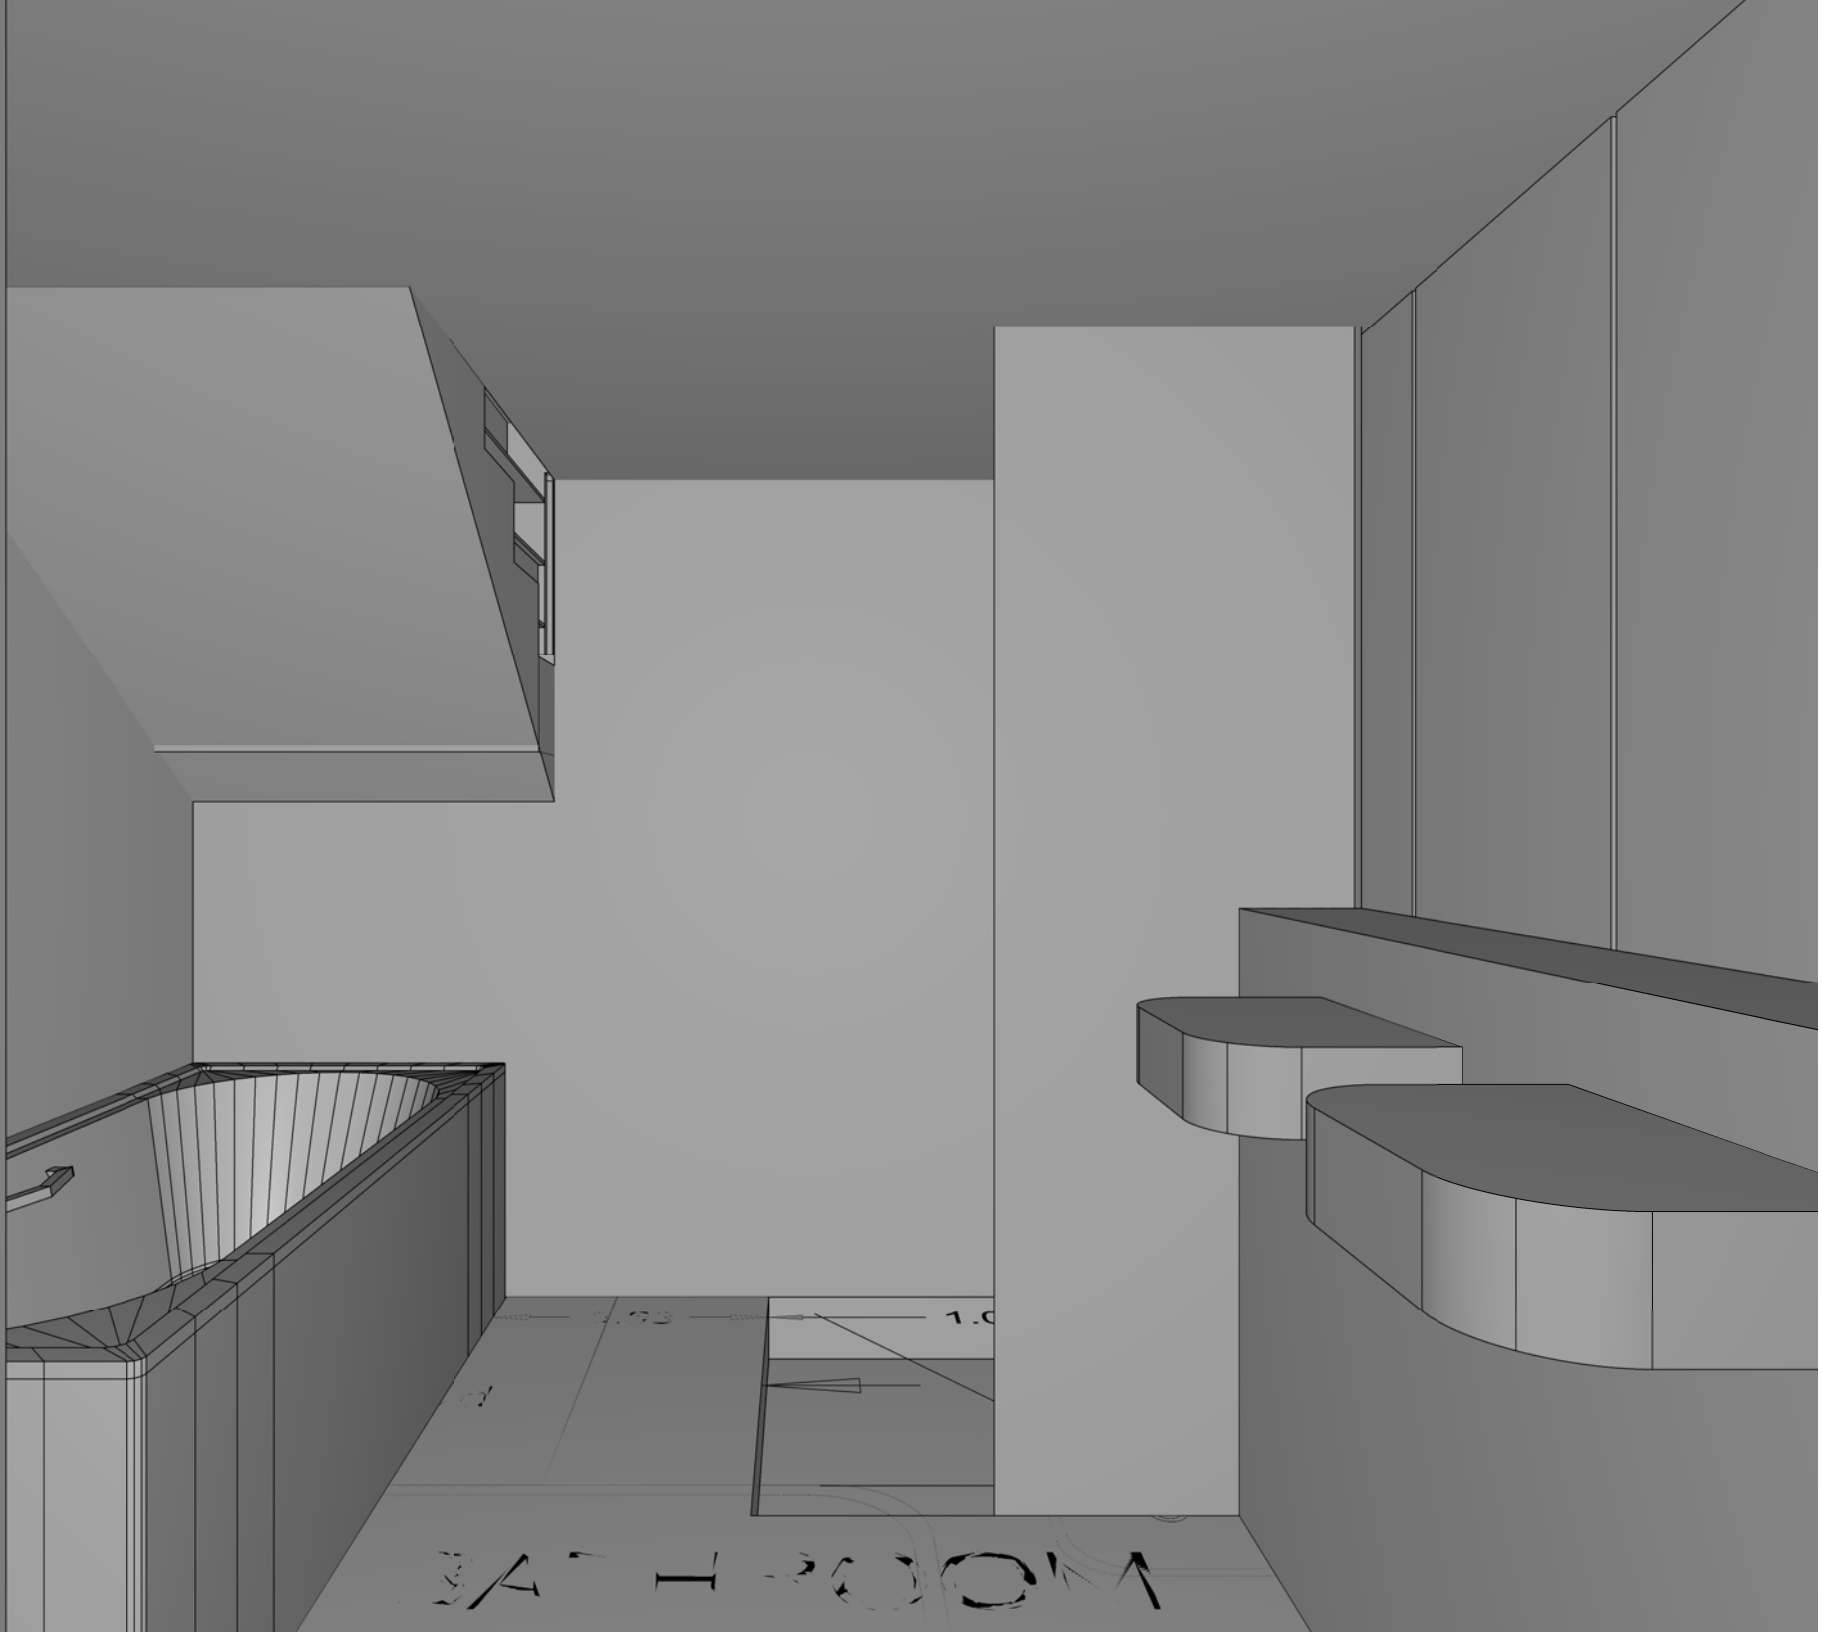

KITCHEN
foot light
over
1x1.2m

4

shelving

LOUNGE
CH2800

HALL
1.11
0.16

1.00

COM

WOOD LAM