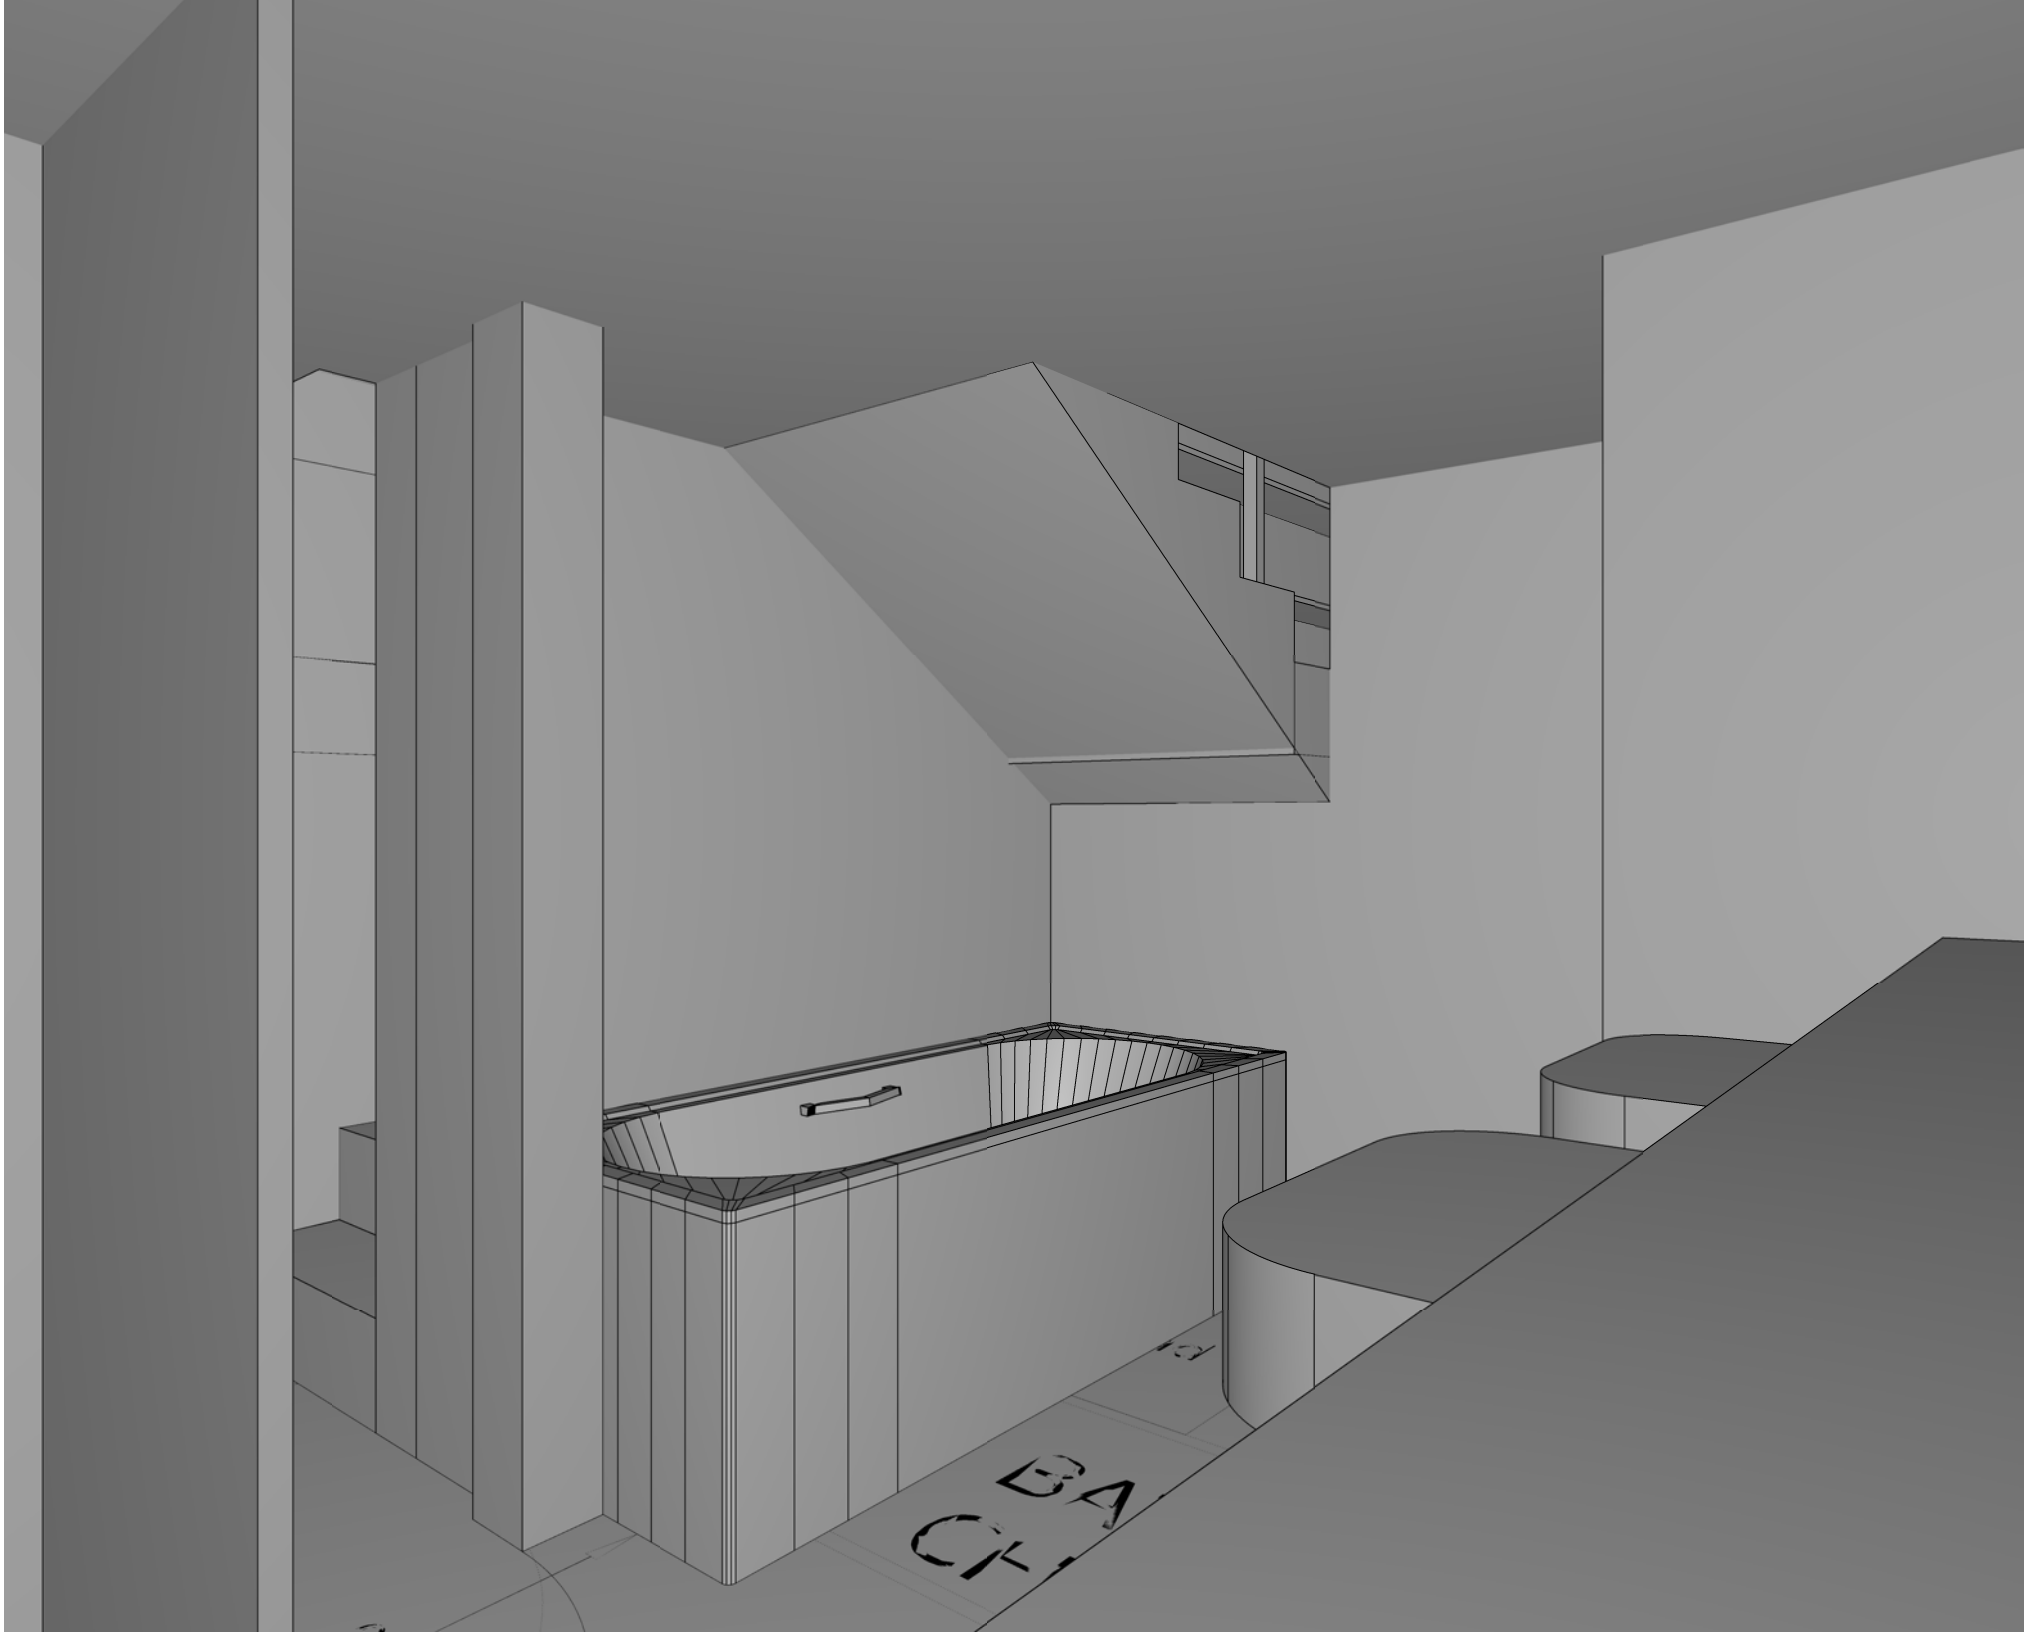

KITCHEN
foot light
over
1x1.2m

4

shelving

LOUNGE
CH2800

HALL
1.11
0.16

1.00

COM

WOOD LAM

1.25

1.0