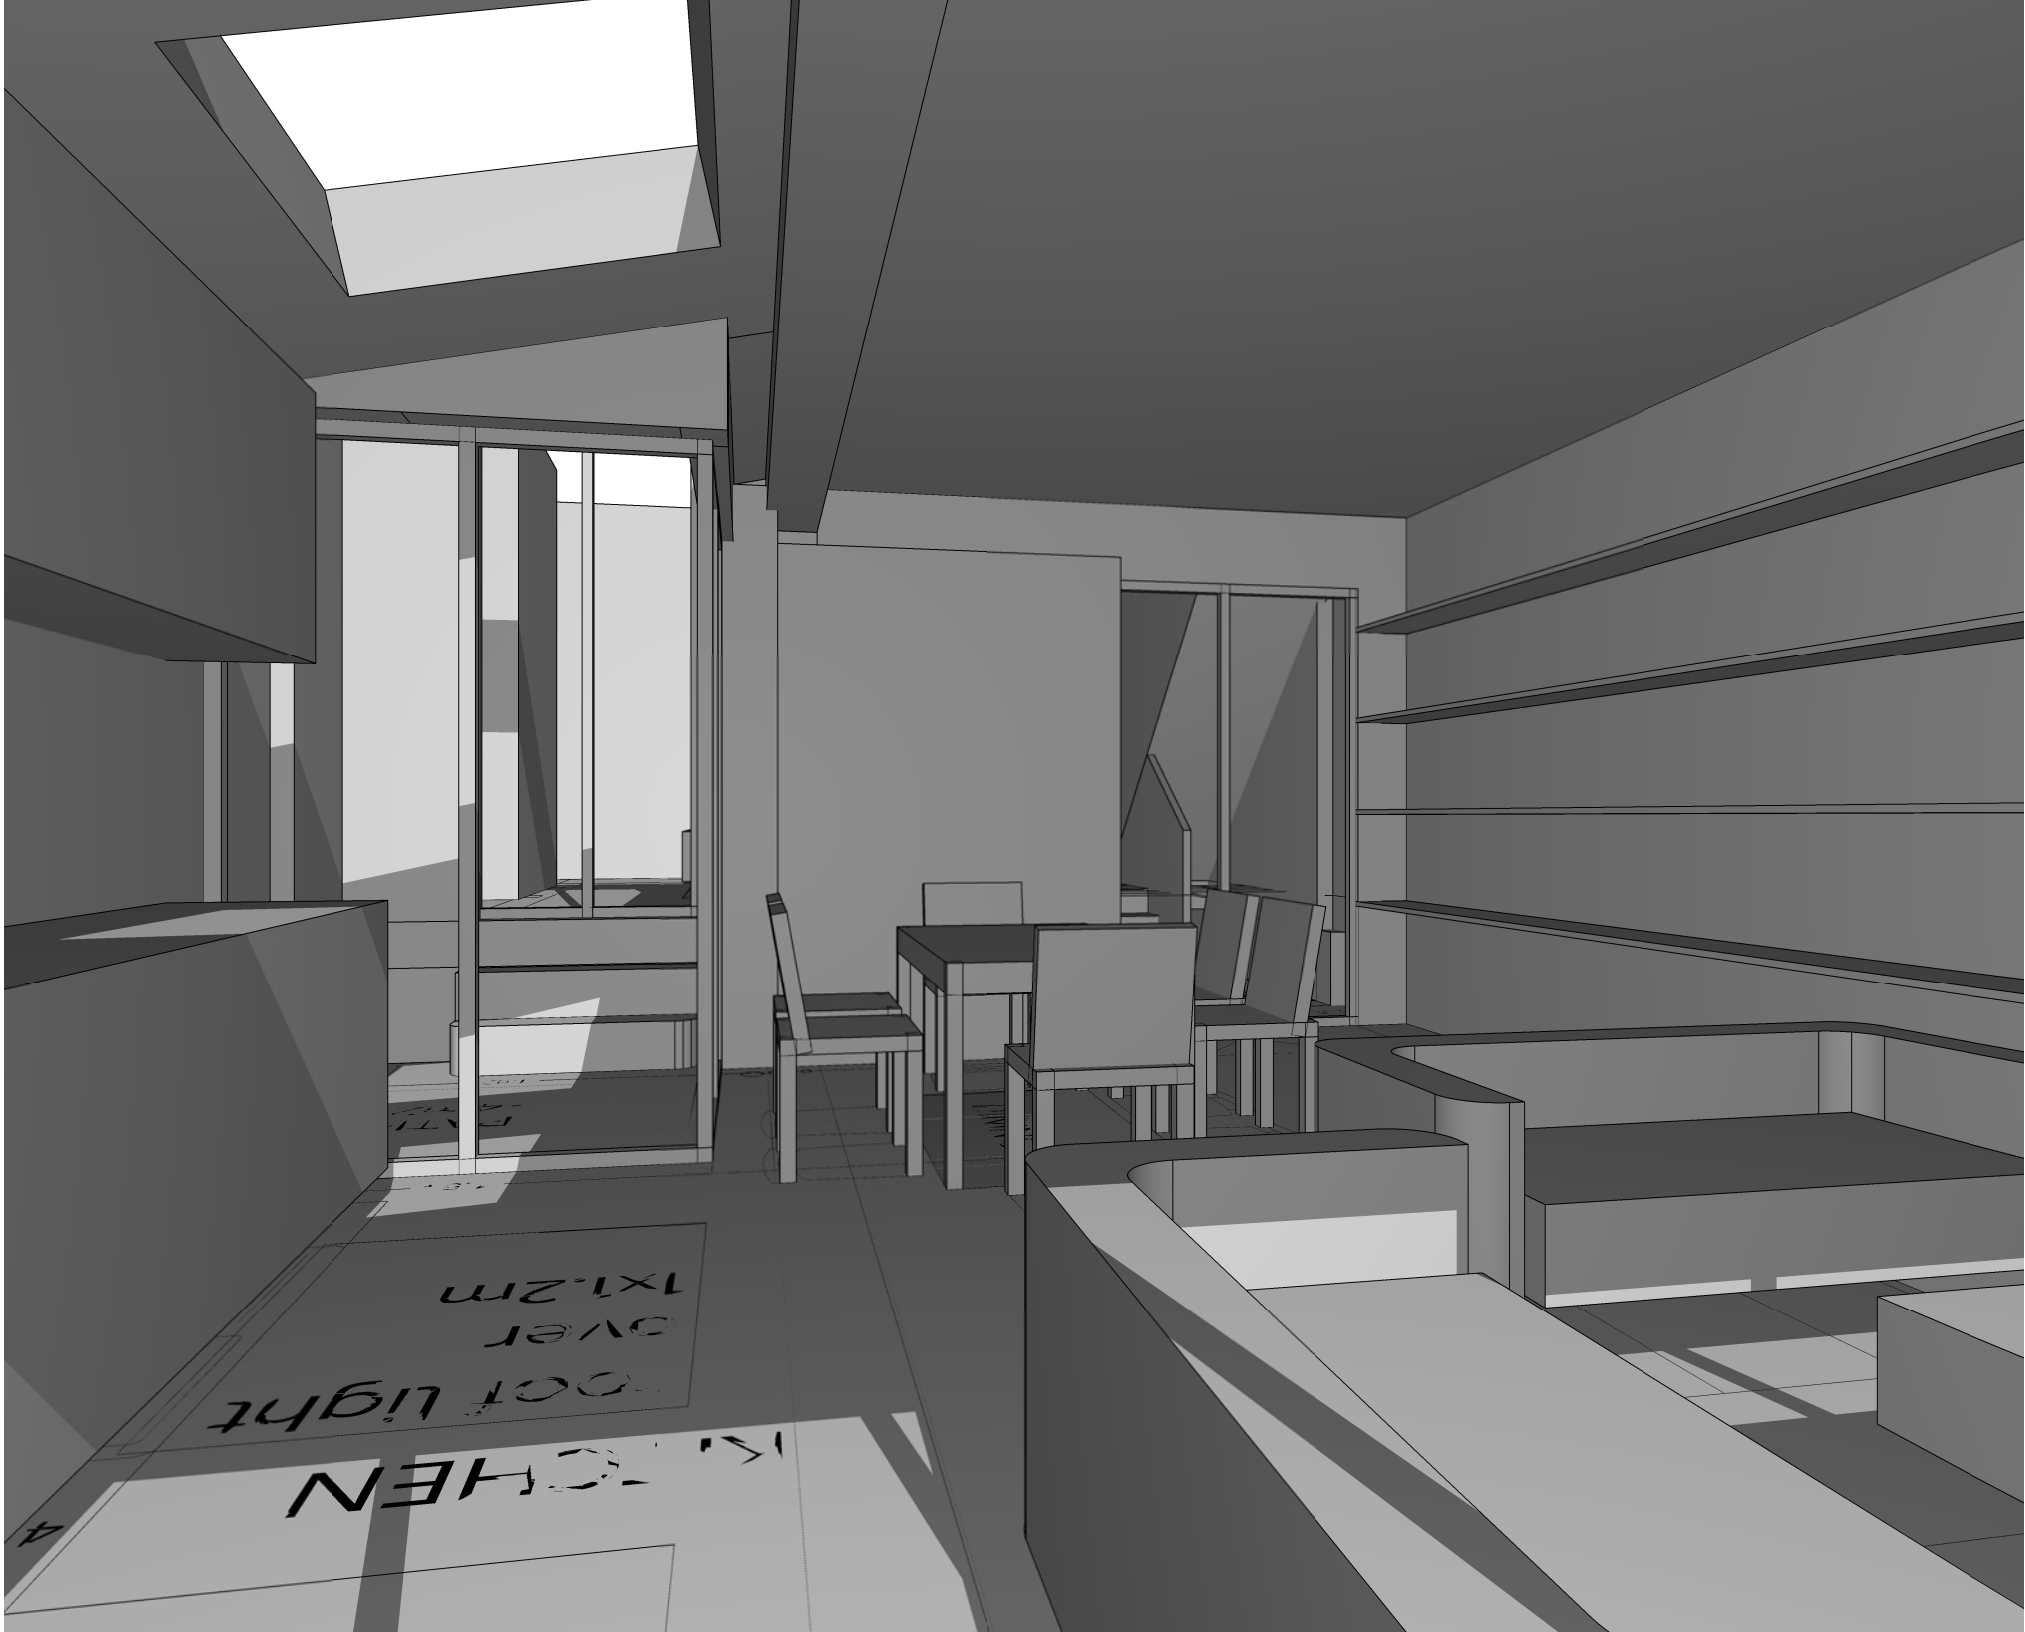

KITCHEN
foot light
over
1x1.2m

4

shelving

LOUNGE
CH2800

HALL
1.11
0.16

1.00

COM

WOOD LAM