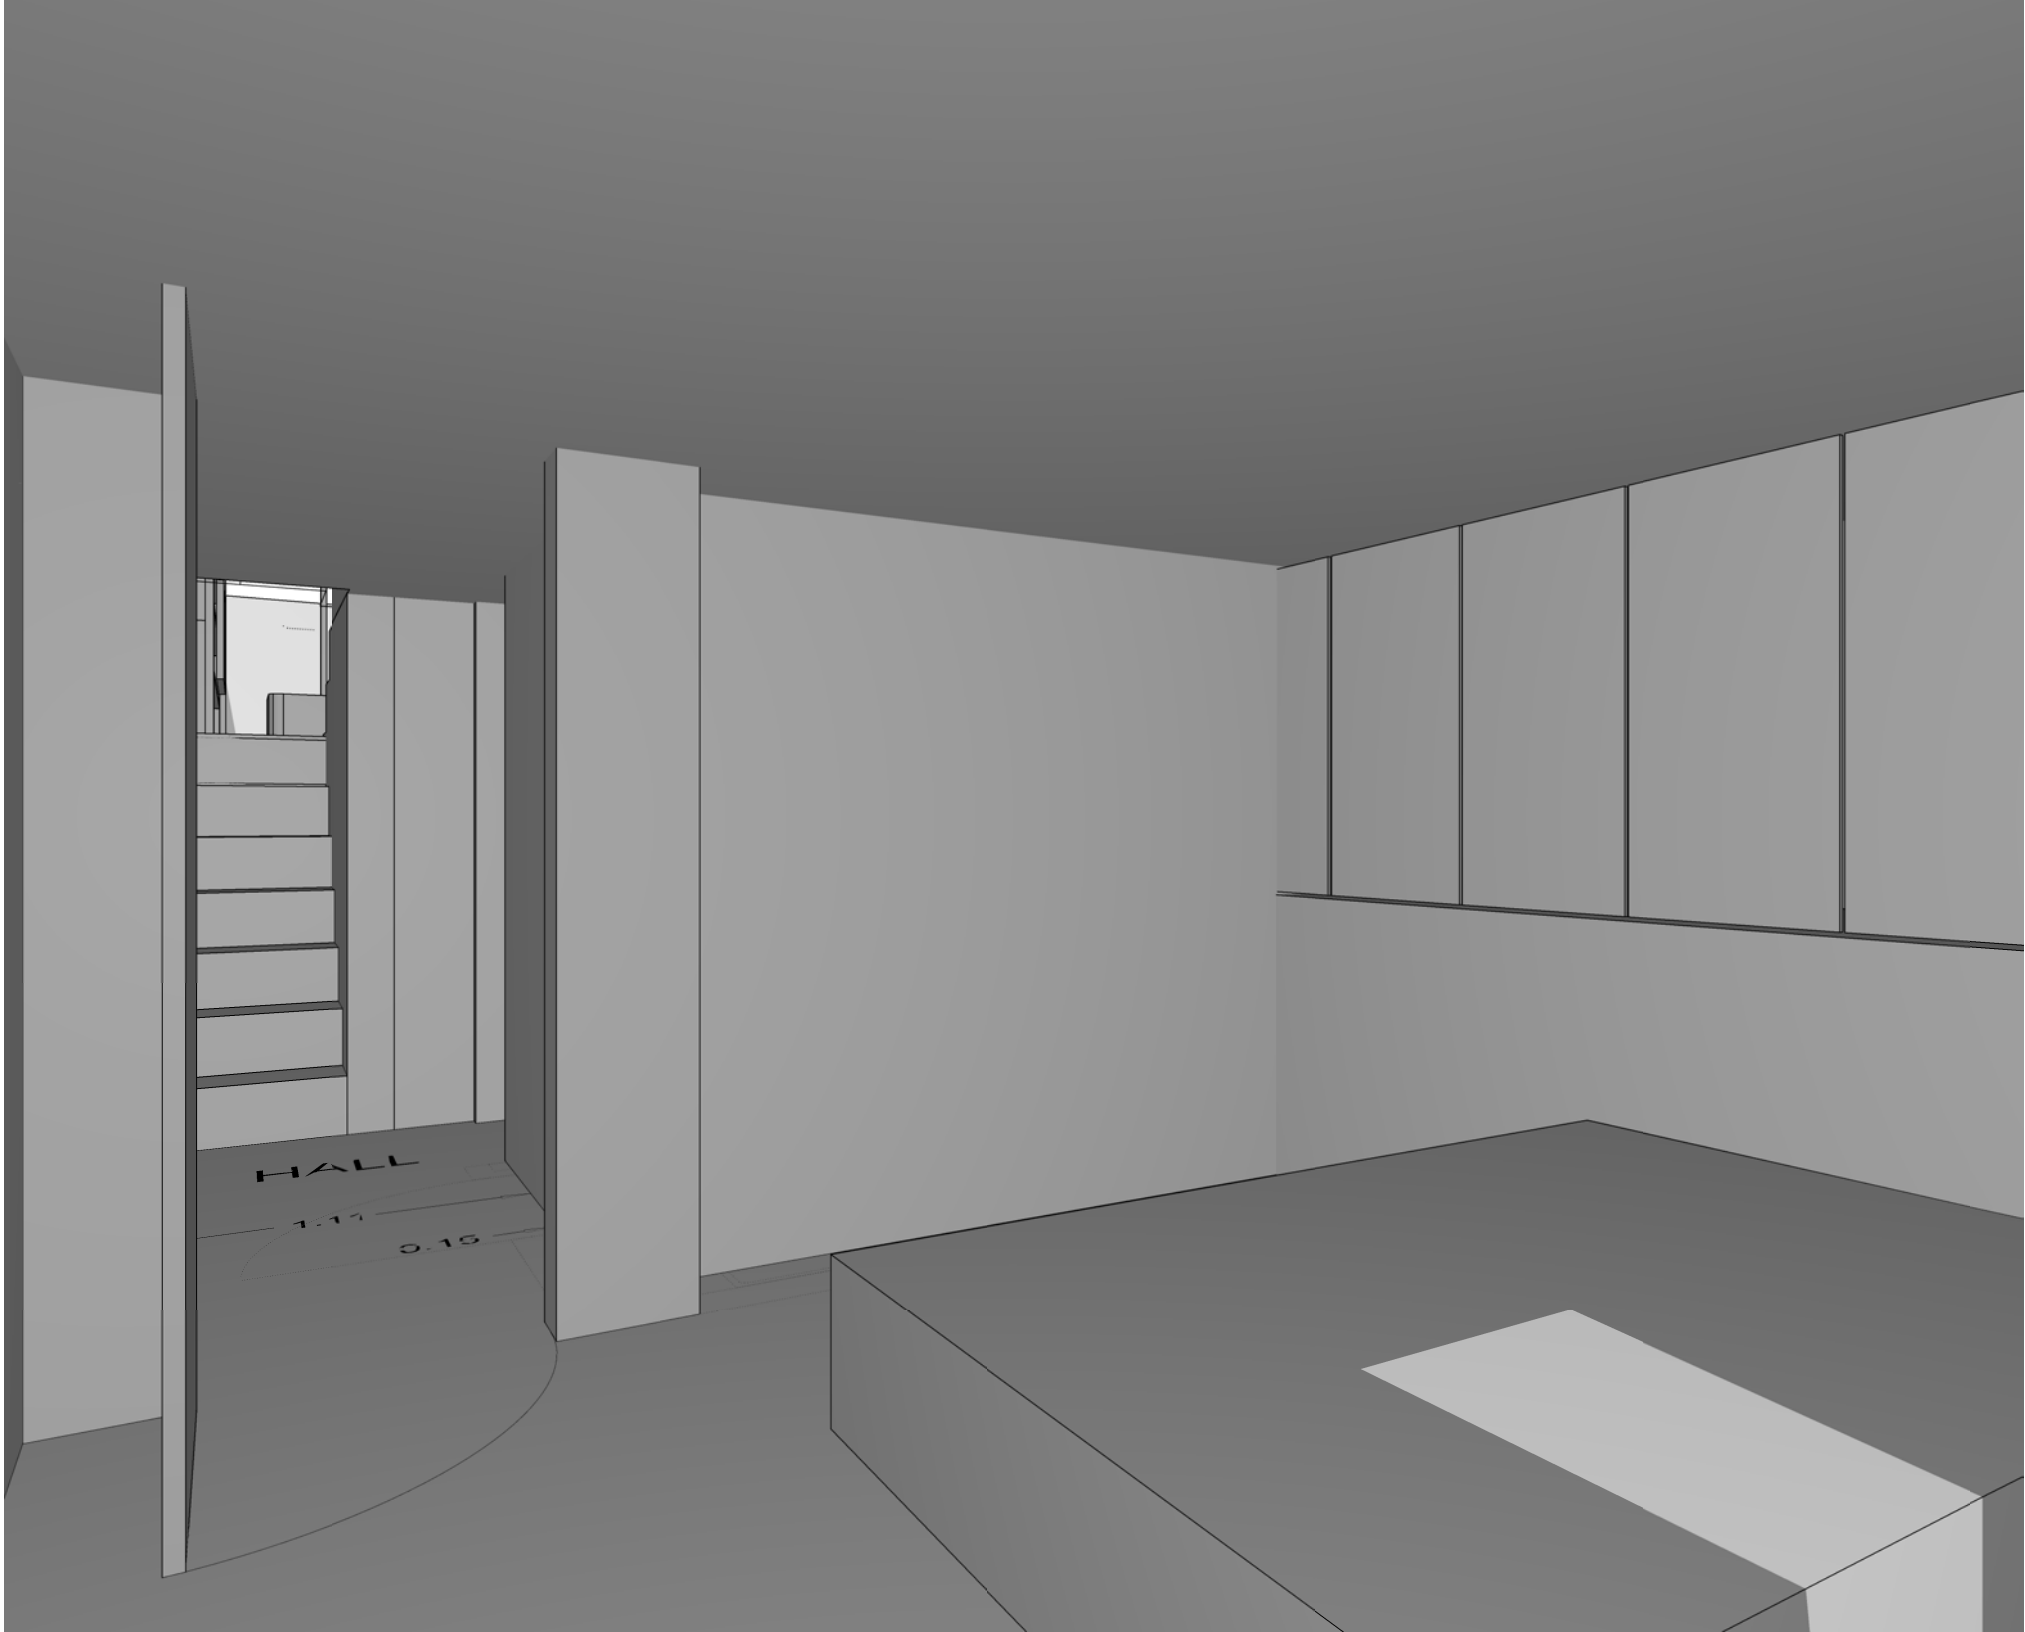

KITCHEN
foot light
over
1x1.2m

4

shelving

LOUNGE
CH2800

HALL
1.11
0.16

1.00

COM

WOOD LAM