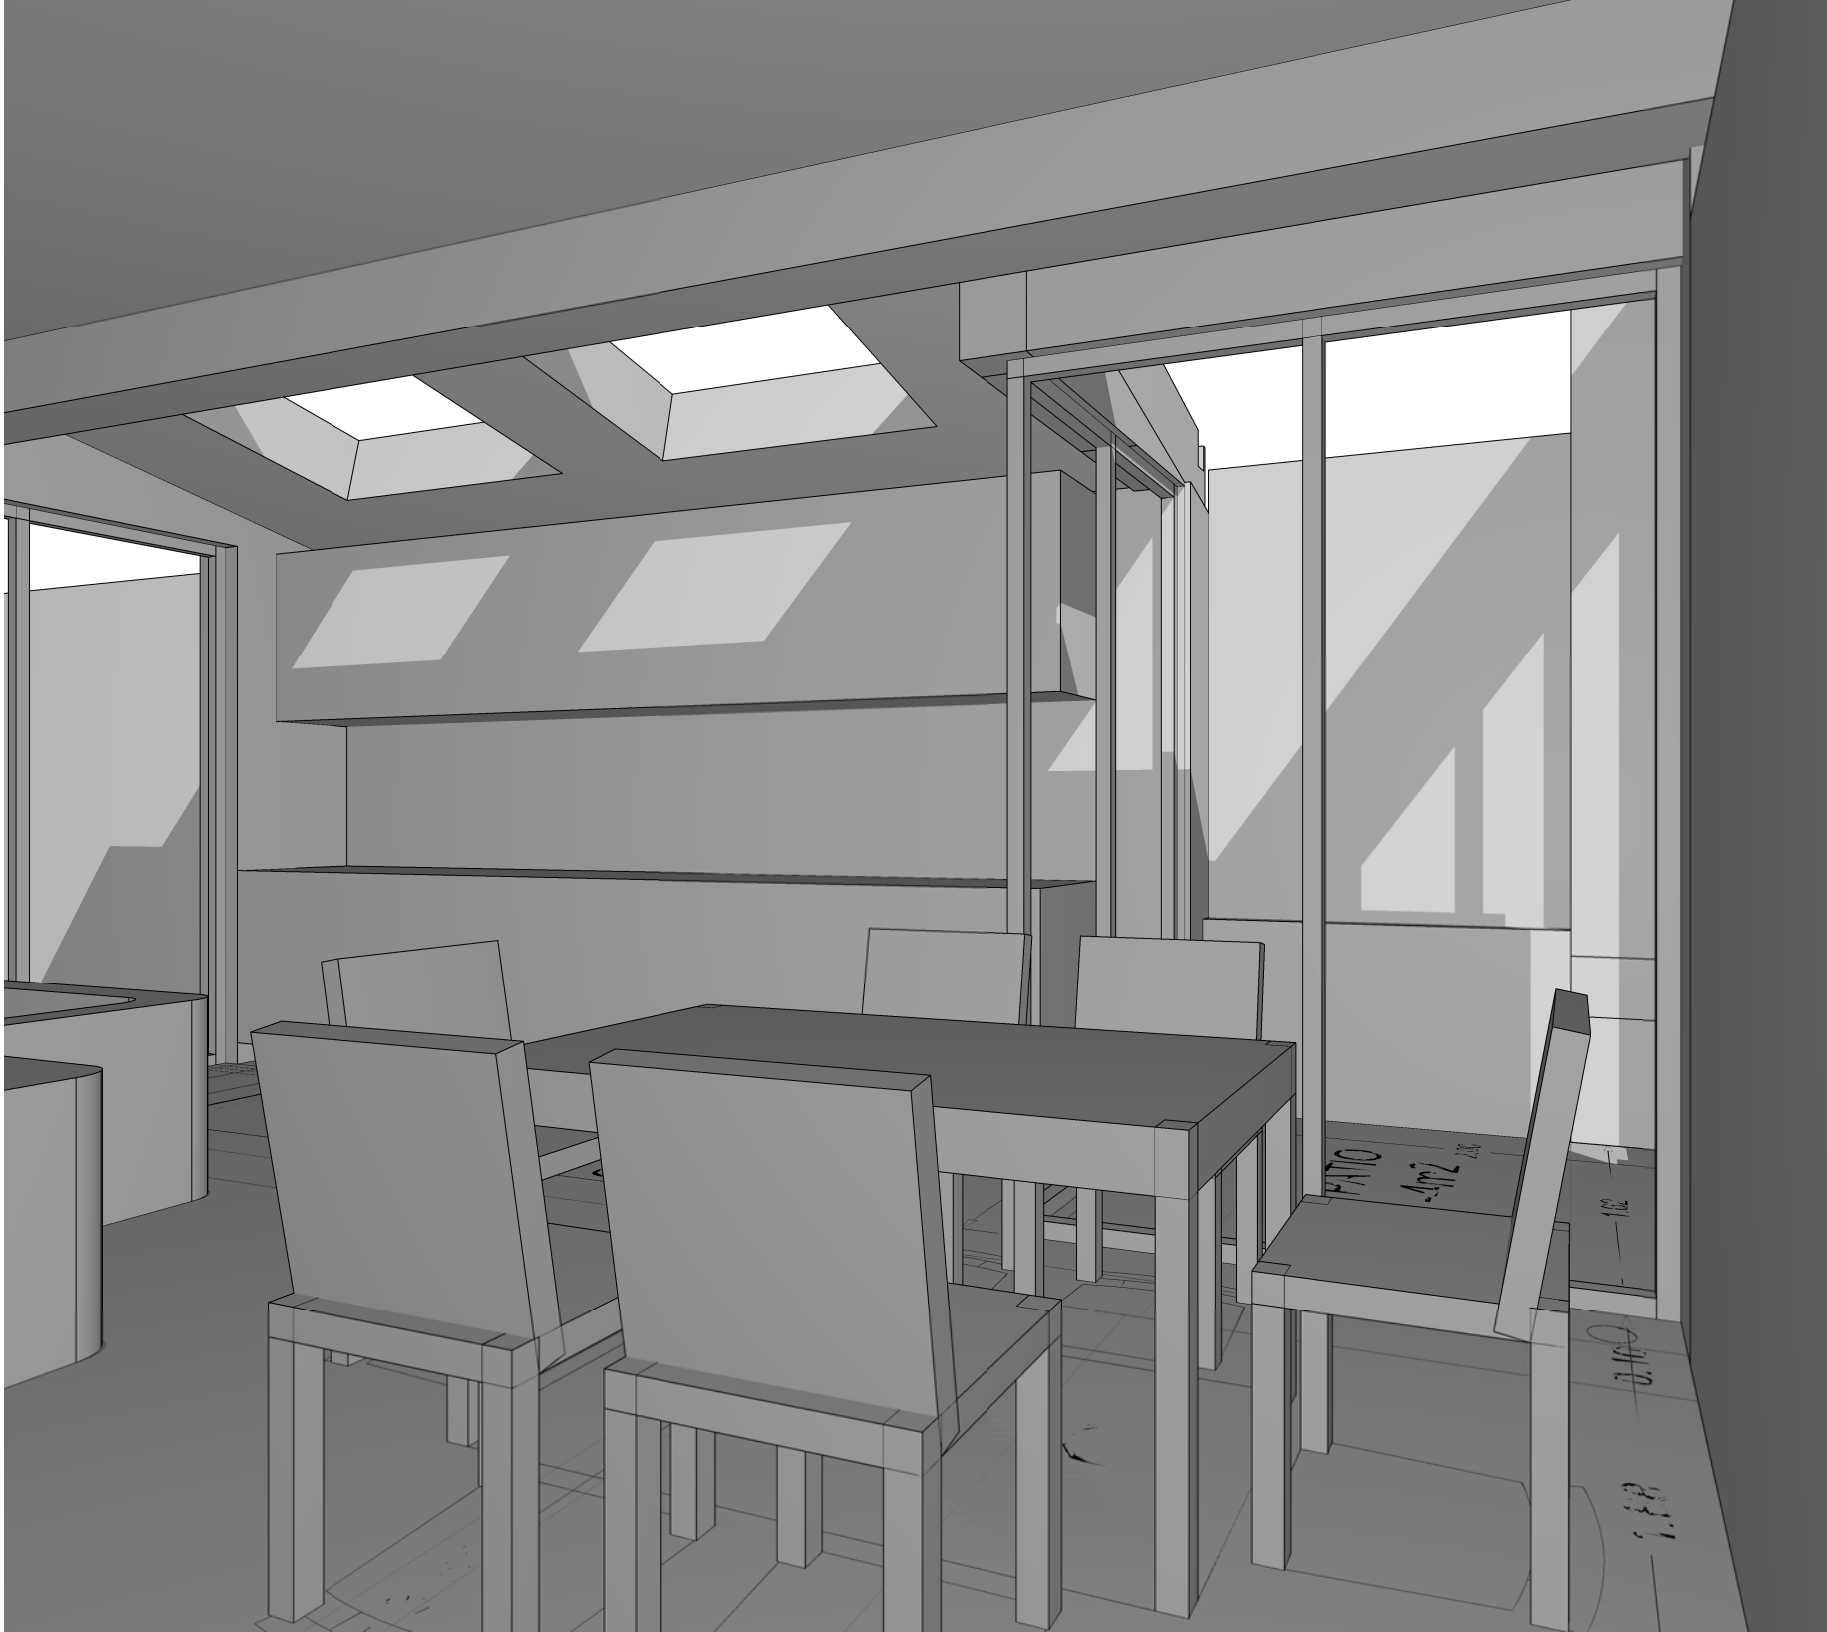

KITCHEN
foot light
over
1x1.2m

4

shelving

LOUNGE
CH2800

HALL
1.11
0.16

1.00

COM

WOOD LAM