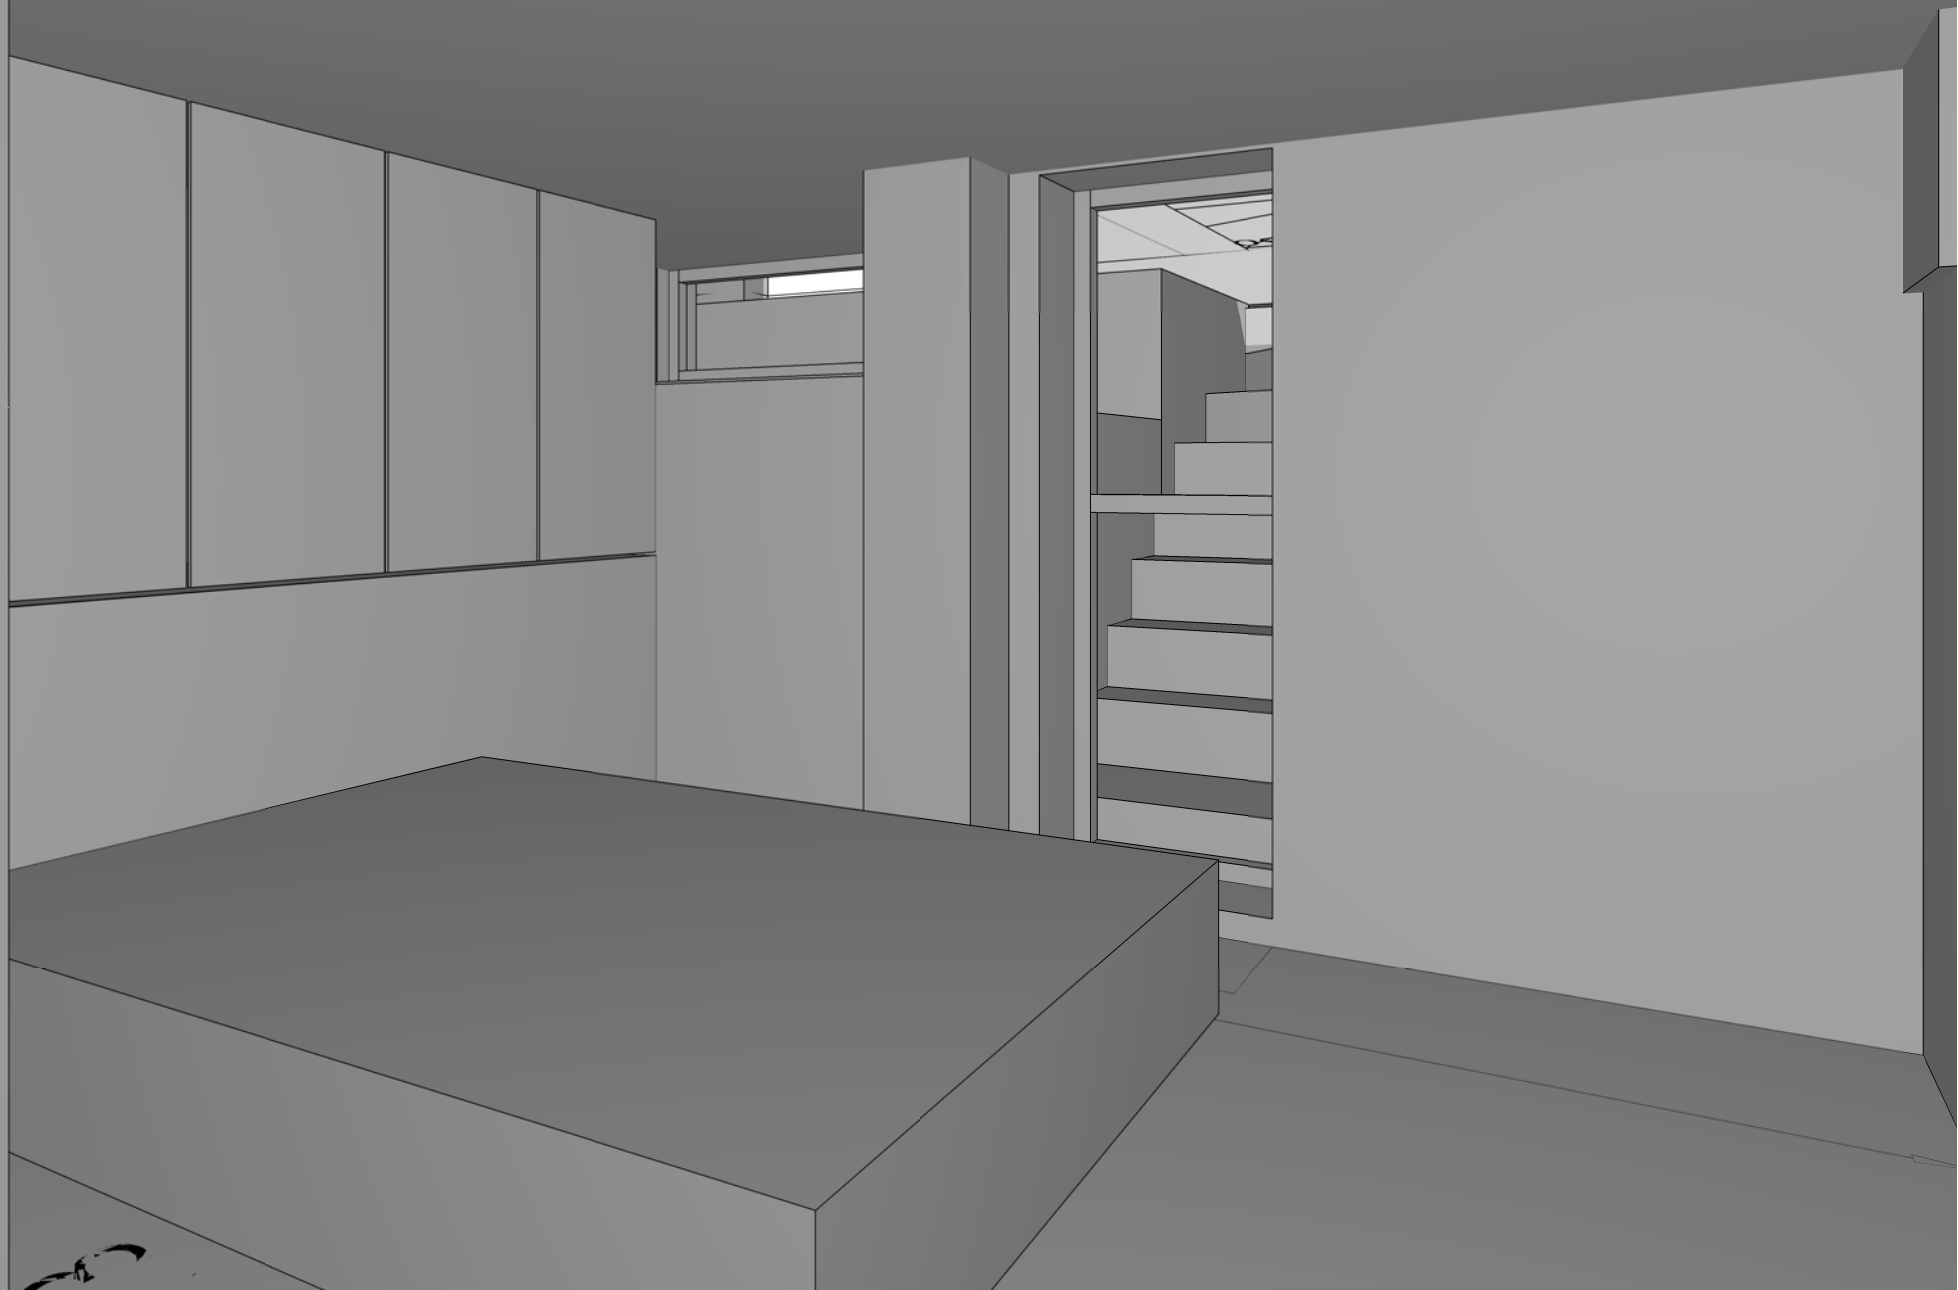

KITCHEN
foot light
over
1x1.2m

4

shelving

LOUNGE
CH2800

HALL
1.11
0.16

1.00

COM

WOOD LAM