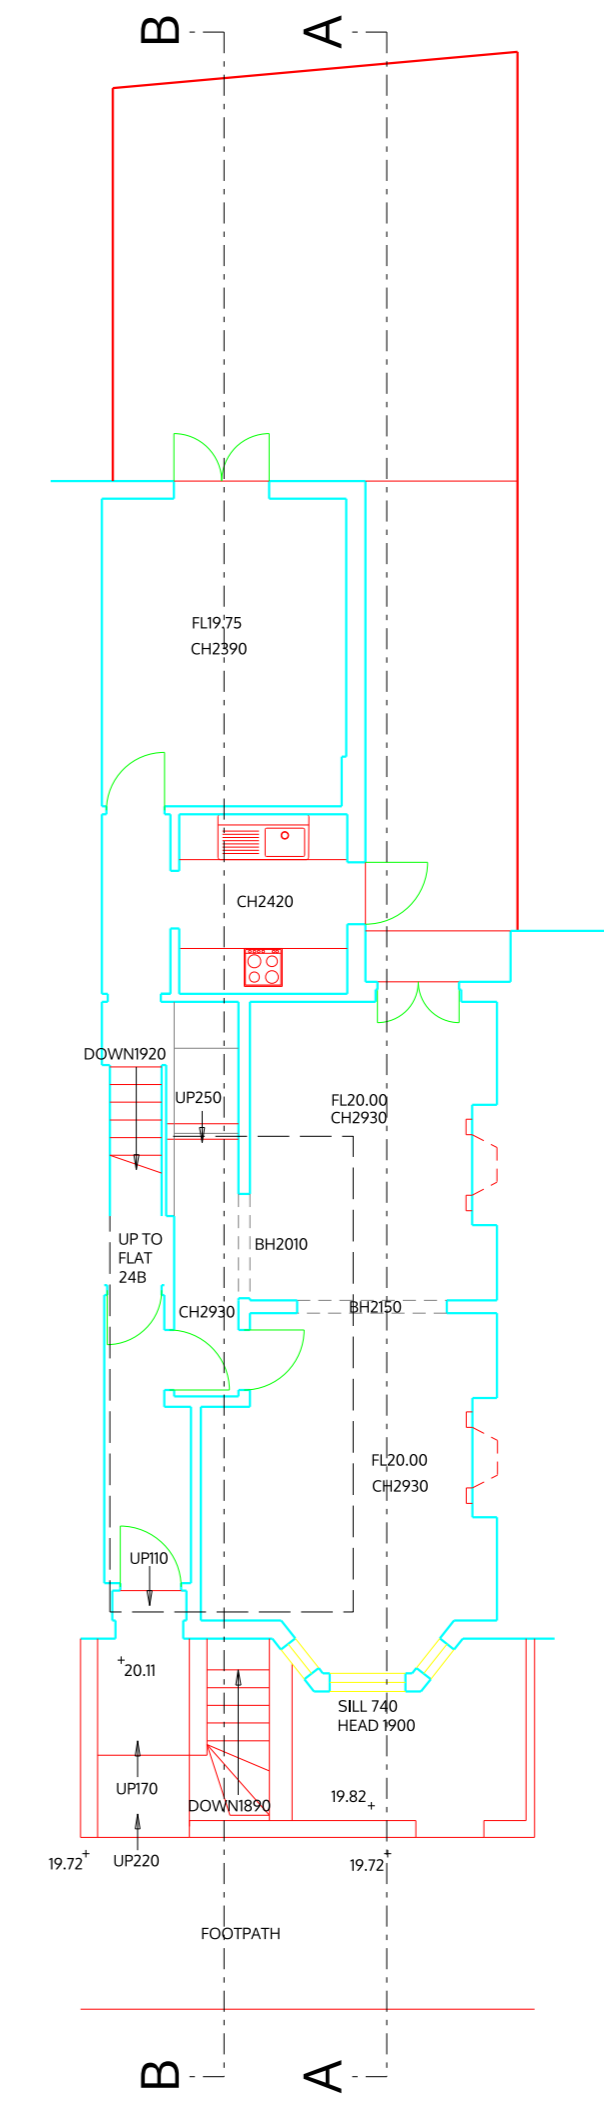

# FRONT

# GROUND FLOOR

no. drawn date scale status title client project no. 5 4 3 2 1 m 0 © ALL COPYRIGHTS RESERVED ALL DIMENSIONS TO BE CHECKED ON SITE

**spaceAgent** 

Architects and Designers mail@spaceagent.com  
 London-Heidelberg-Barcelona-Brussels spaceagent.com  
 spaceAgent Architects Limited is a RIBA Chartered Practice