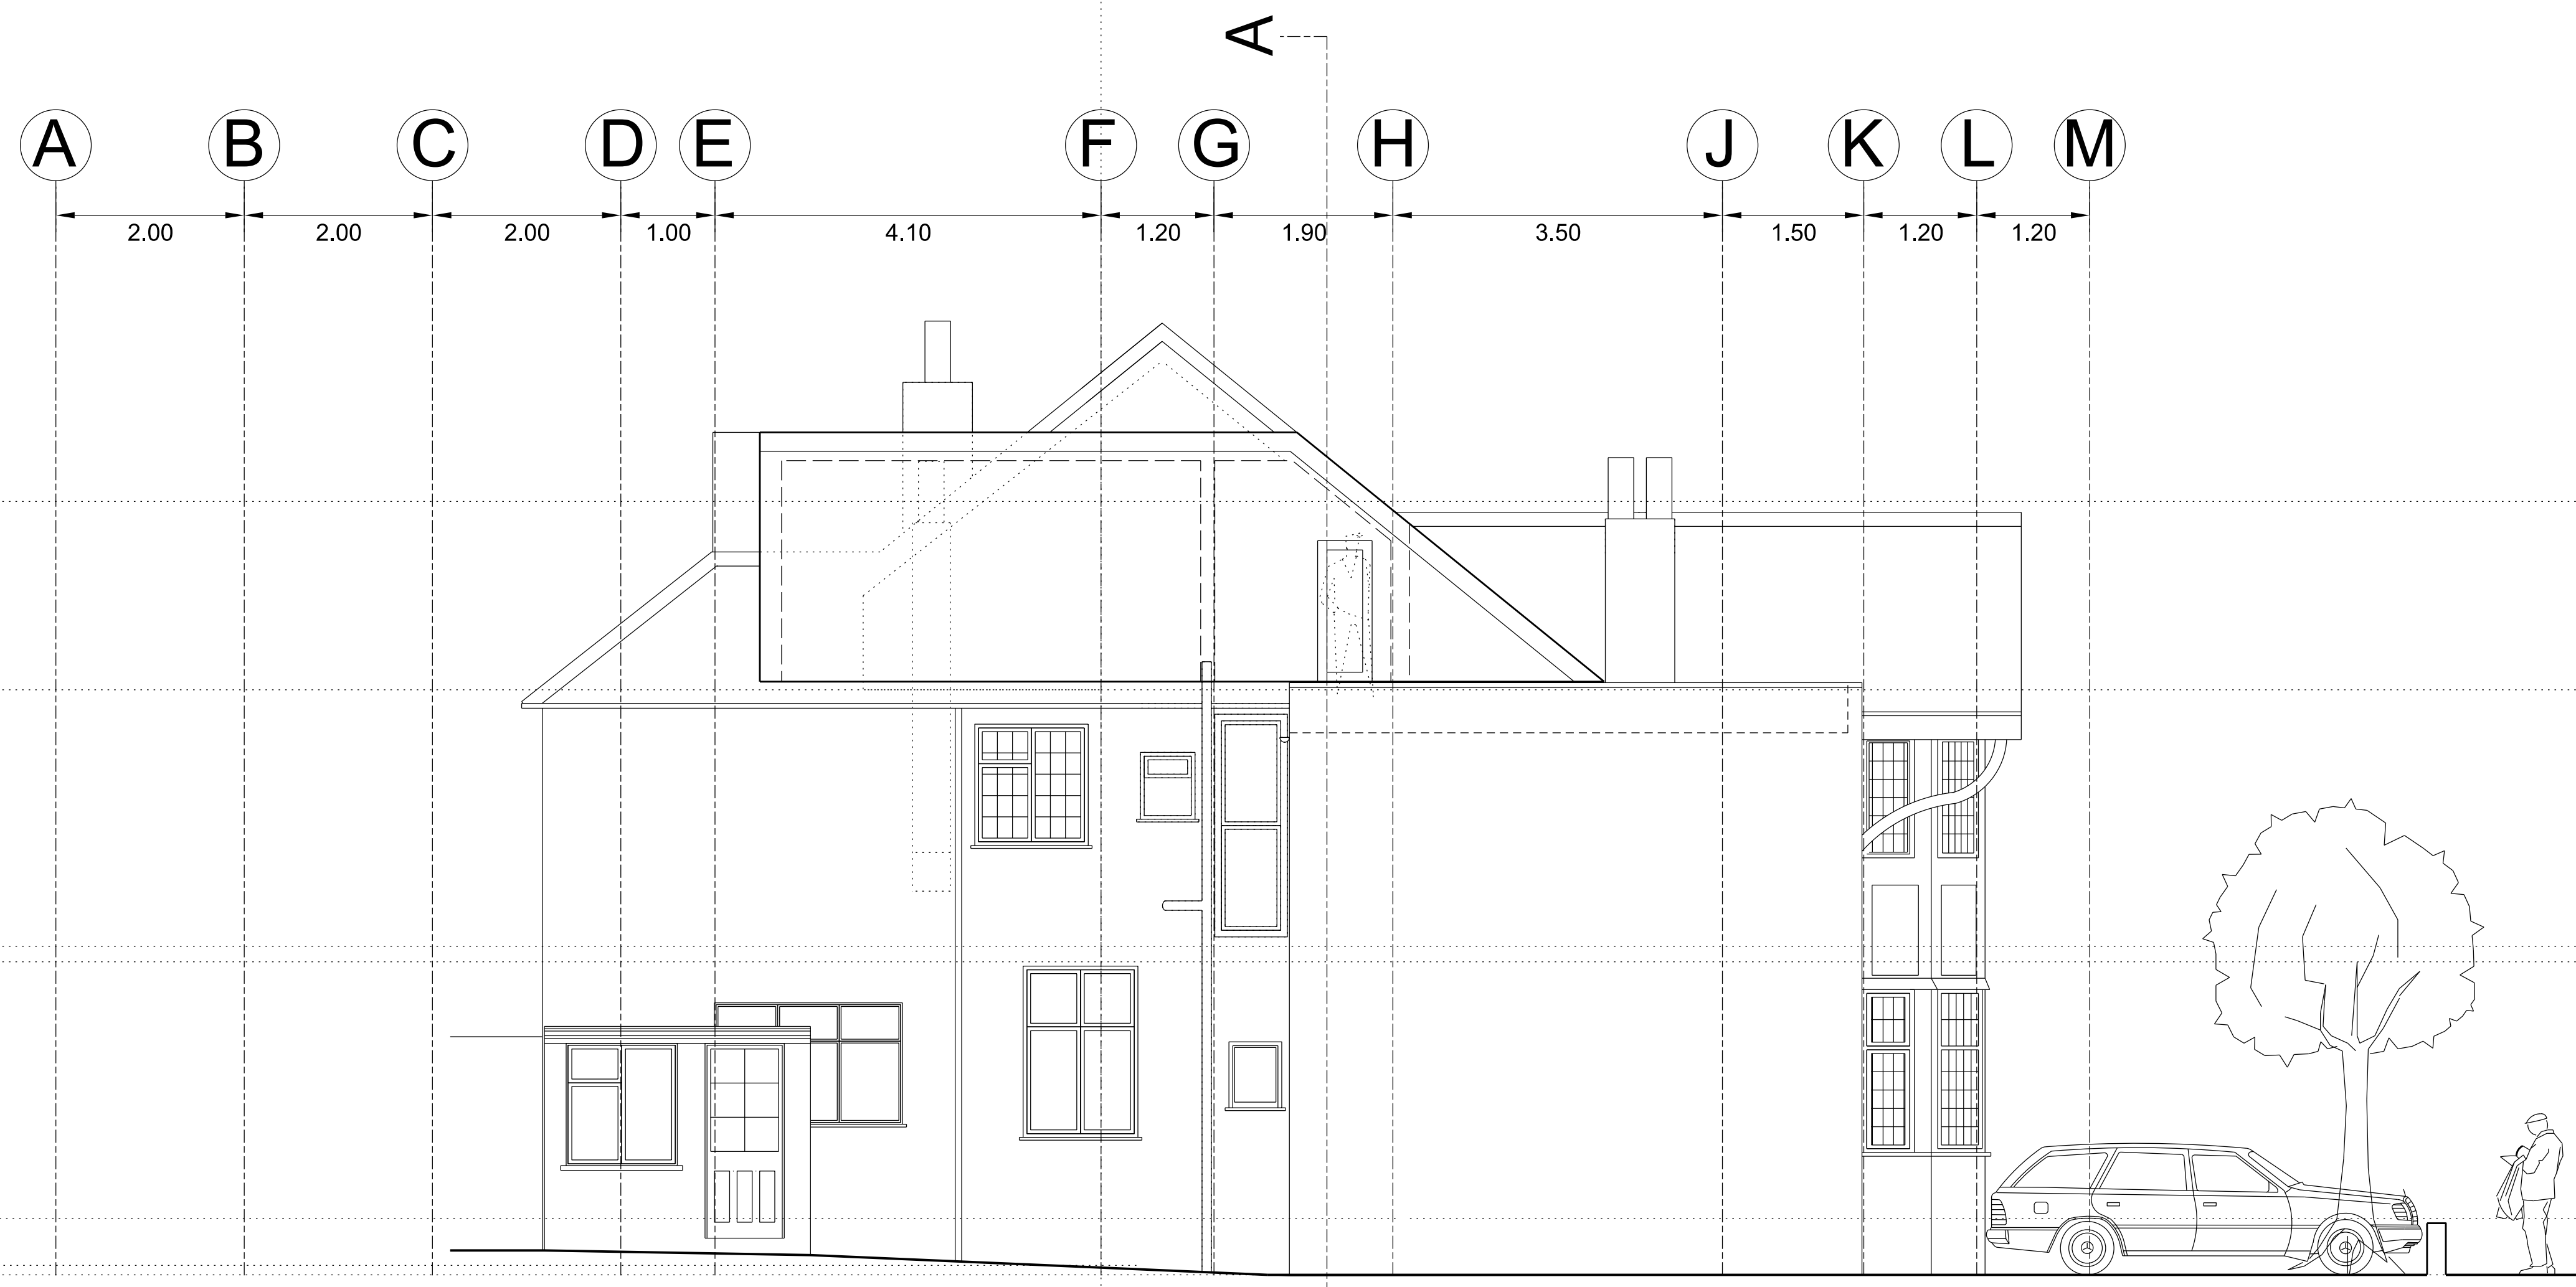

SIDE ELEVATION

SIDE ELEVATION (SOUTH)

no. drawn date scale status title client project m 0 1 2 3 4 5 ALL DIMENSIONS TO BE CHECKED ON SITE

spaceAgent

Architects and Designers mail@spaceagent.com
London-Heidelberg-Barcelona-Brussels spaceagent.com
spaceAgent Architects Limited is a RIBA Chartered Practice

project Residential extension
75 Okehampton Road
London NW10 3EN

client David Raymond
75 Okehampton Road
London NW10 3EN

title Side elevation
as proposed

planning only	
1:100 @A3	
1:50 @A1	
16.06.2016	
ilaw	

OKE_P07n1