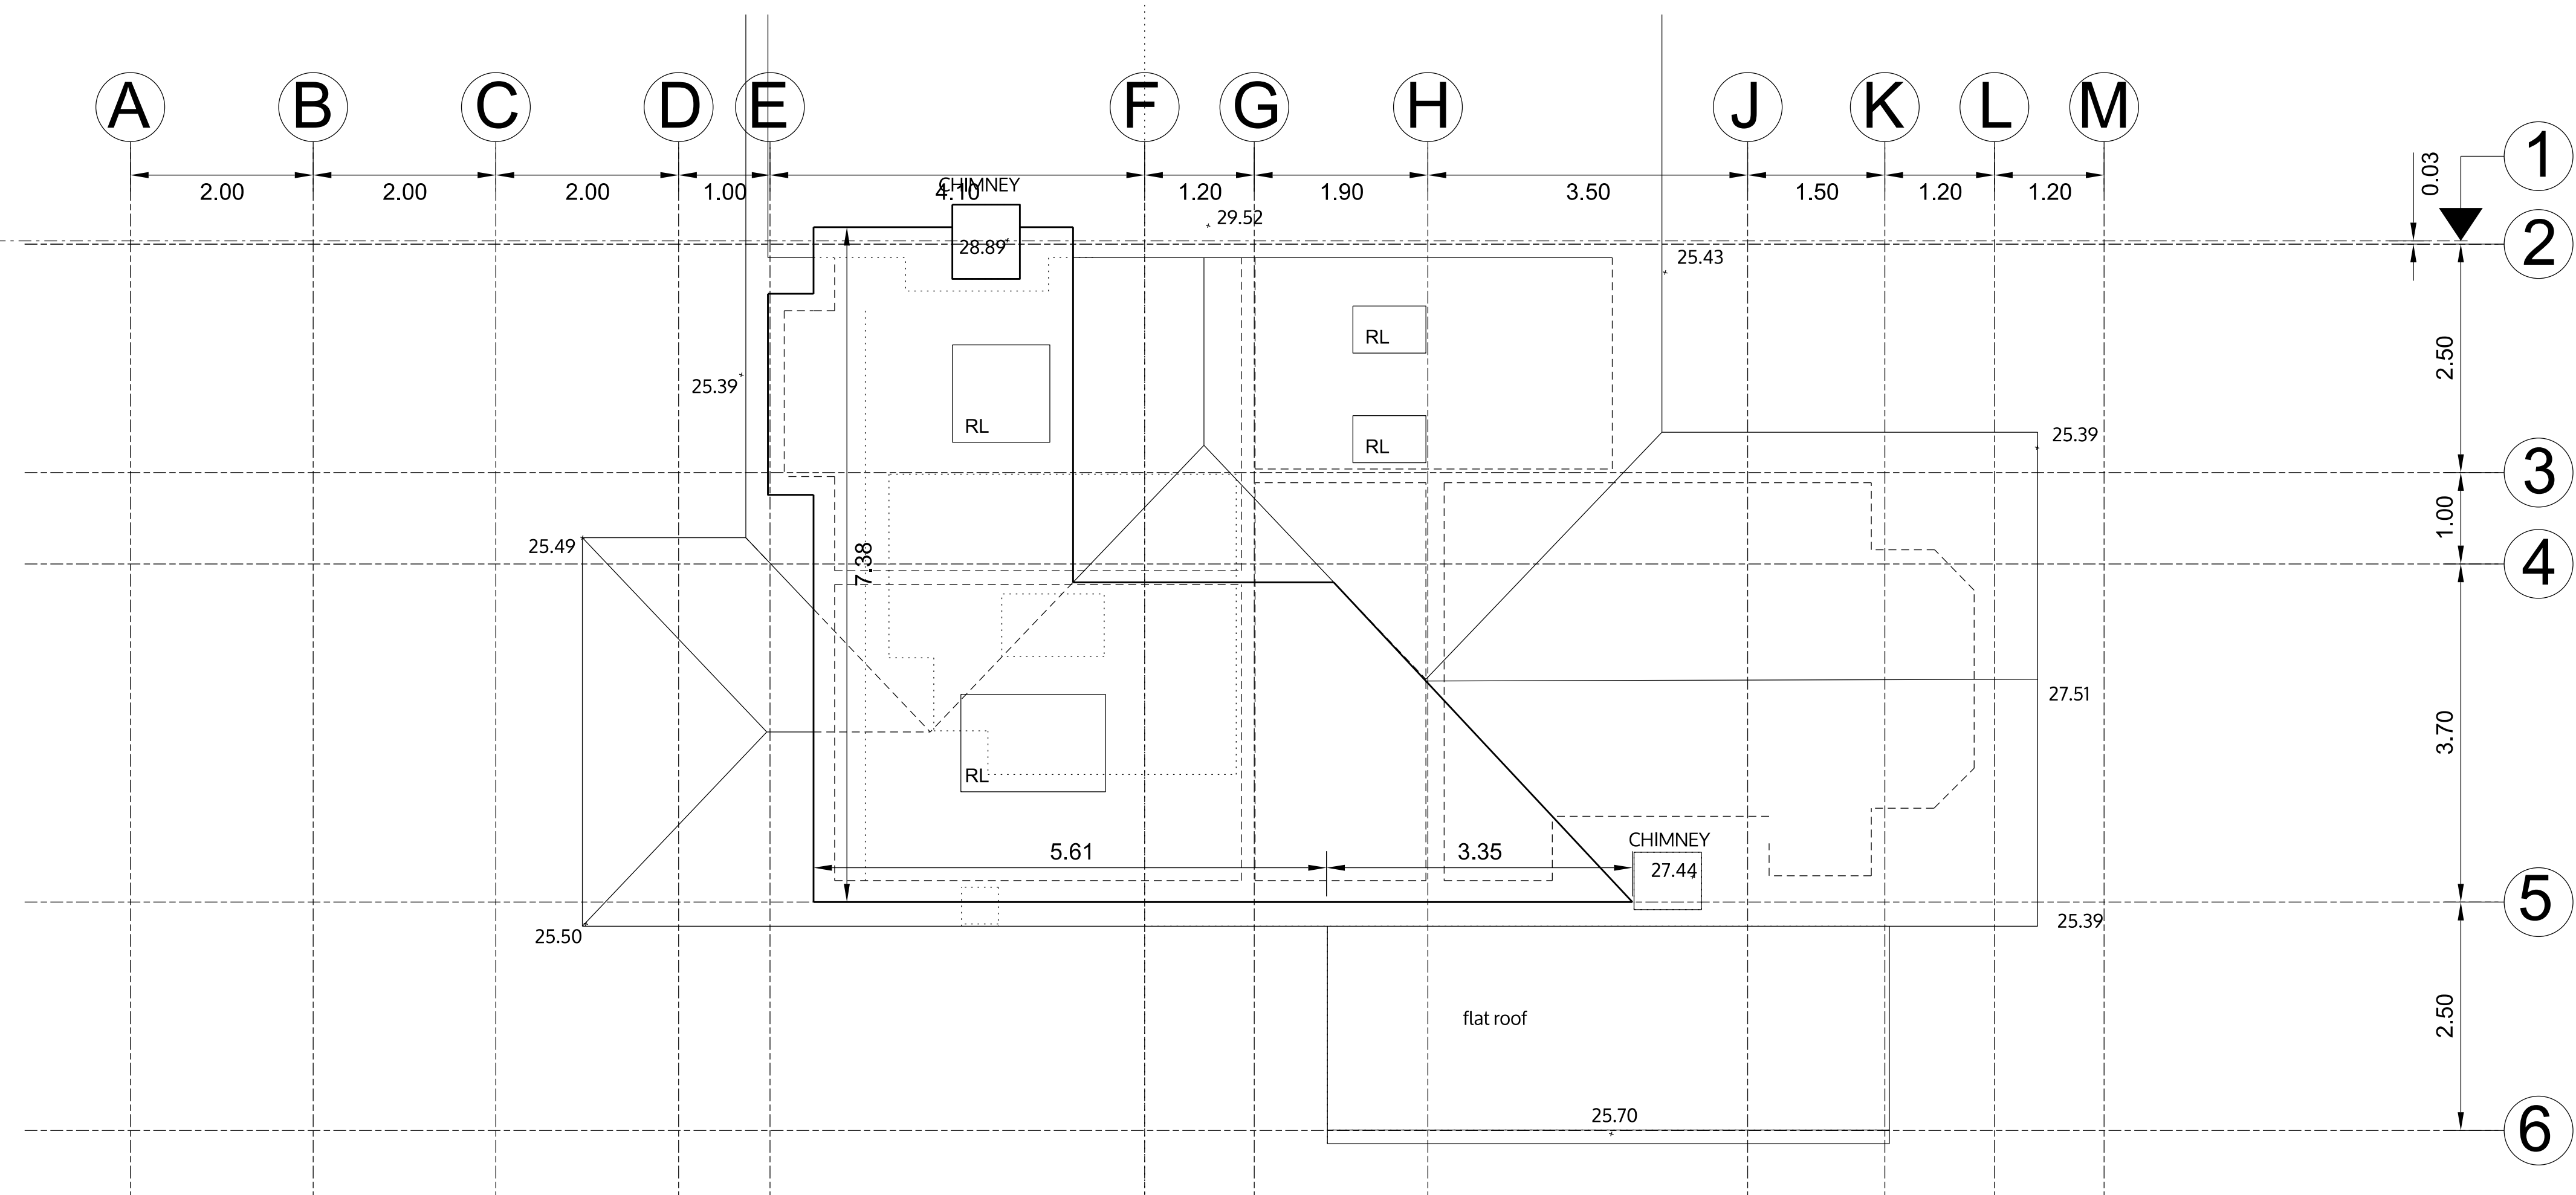

ROOF LEVEL

no. drawn date scale status title client project architects and designers London-Heidelberg-Barcelona-Brussels spaceAgent Architects Limited is a RIBA Chartered Practice

ALL DIMENSIONS TO BE CHECKED ON SITE

© ALL COPYRIGHTS RESERVED

m 0

project

status

spaceAgent

Architects and Designers
London-Heidelberg-Barcelona-Brussels
spaceAgent Architects Limited is a RIBA Chartered Practice

mail@spaceagent.com
spaceagent.com

Residential extension
75 Okehampton Road
London NW10 3EN

David Raymond
75 Okehampton Road
London NW10 3EN

Roof level
as proposed

planning only

1:100 @A3
1:50 @A1

16.06.2016

ilaw

OKE_P05n1