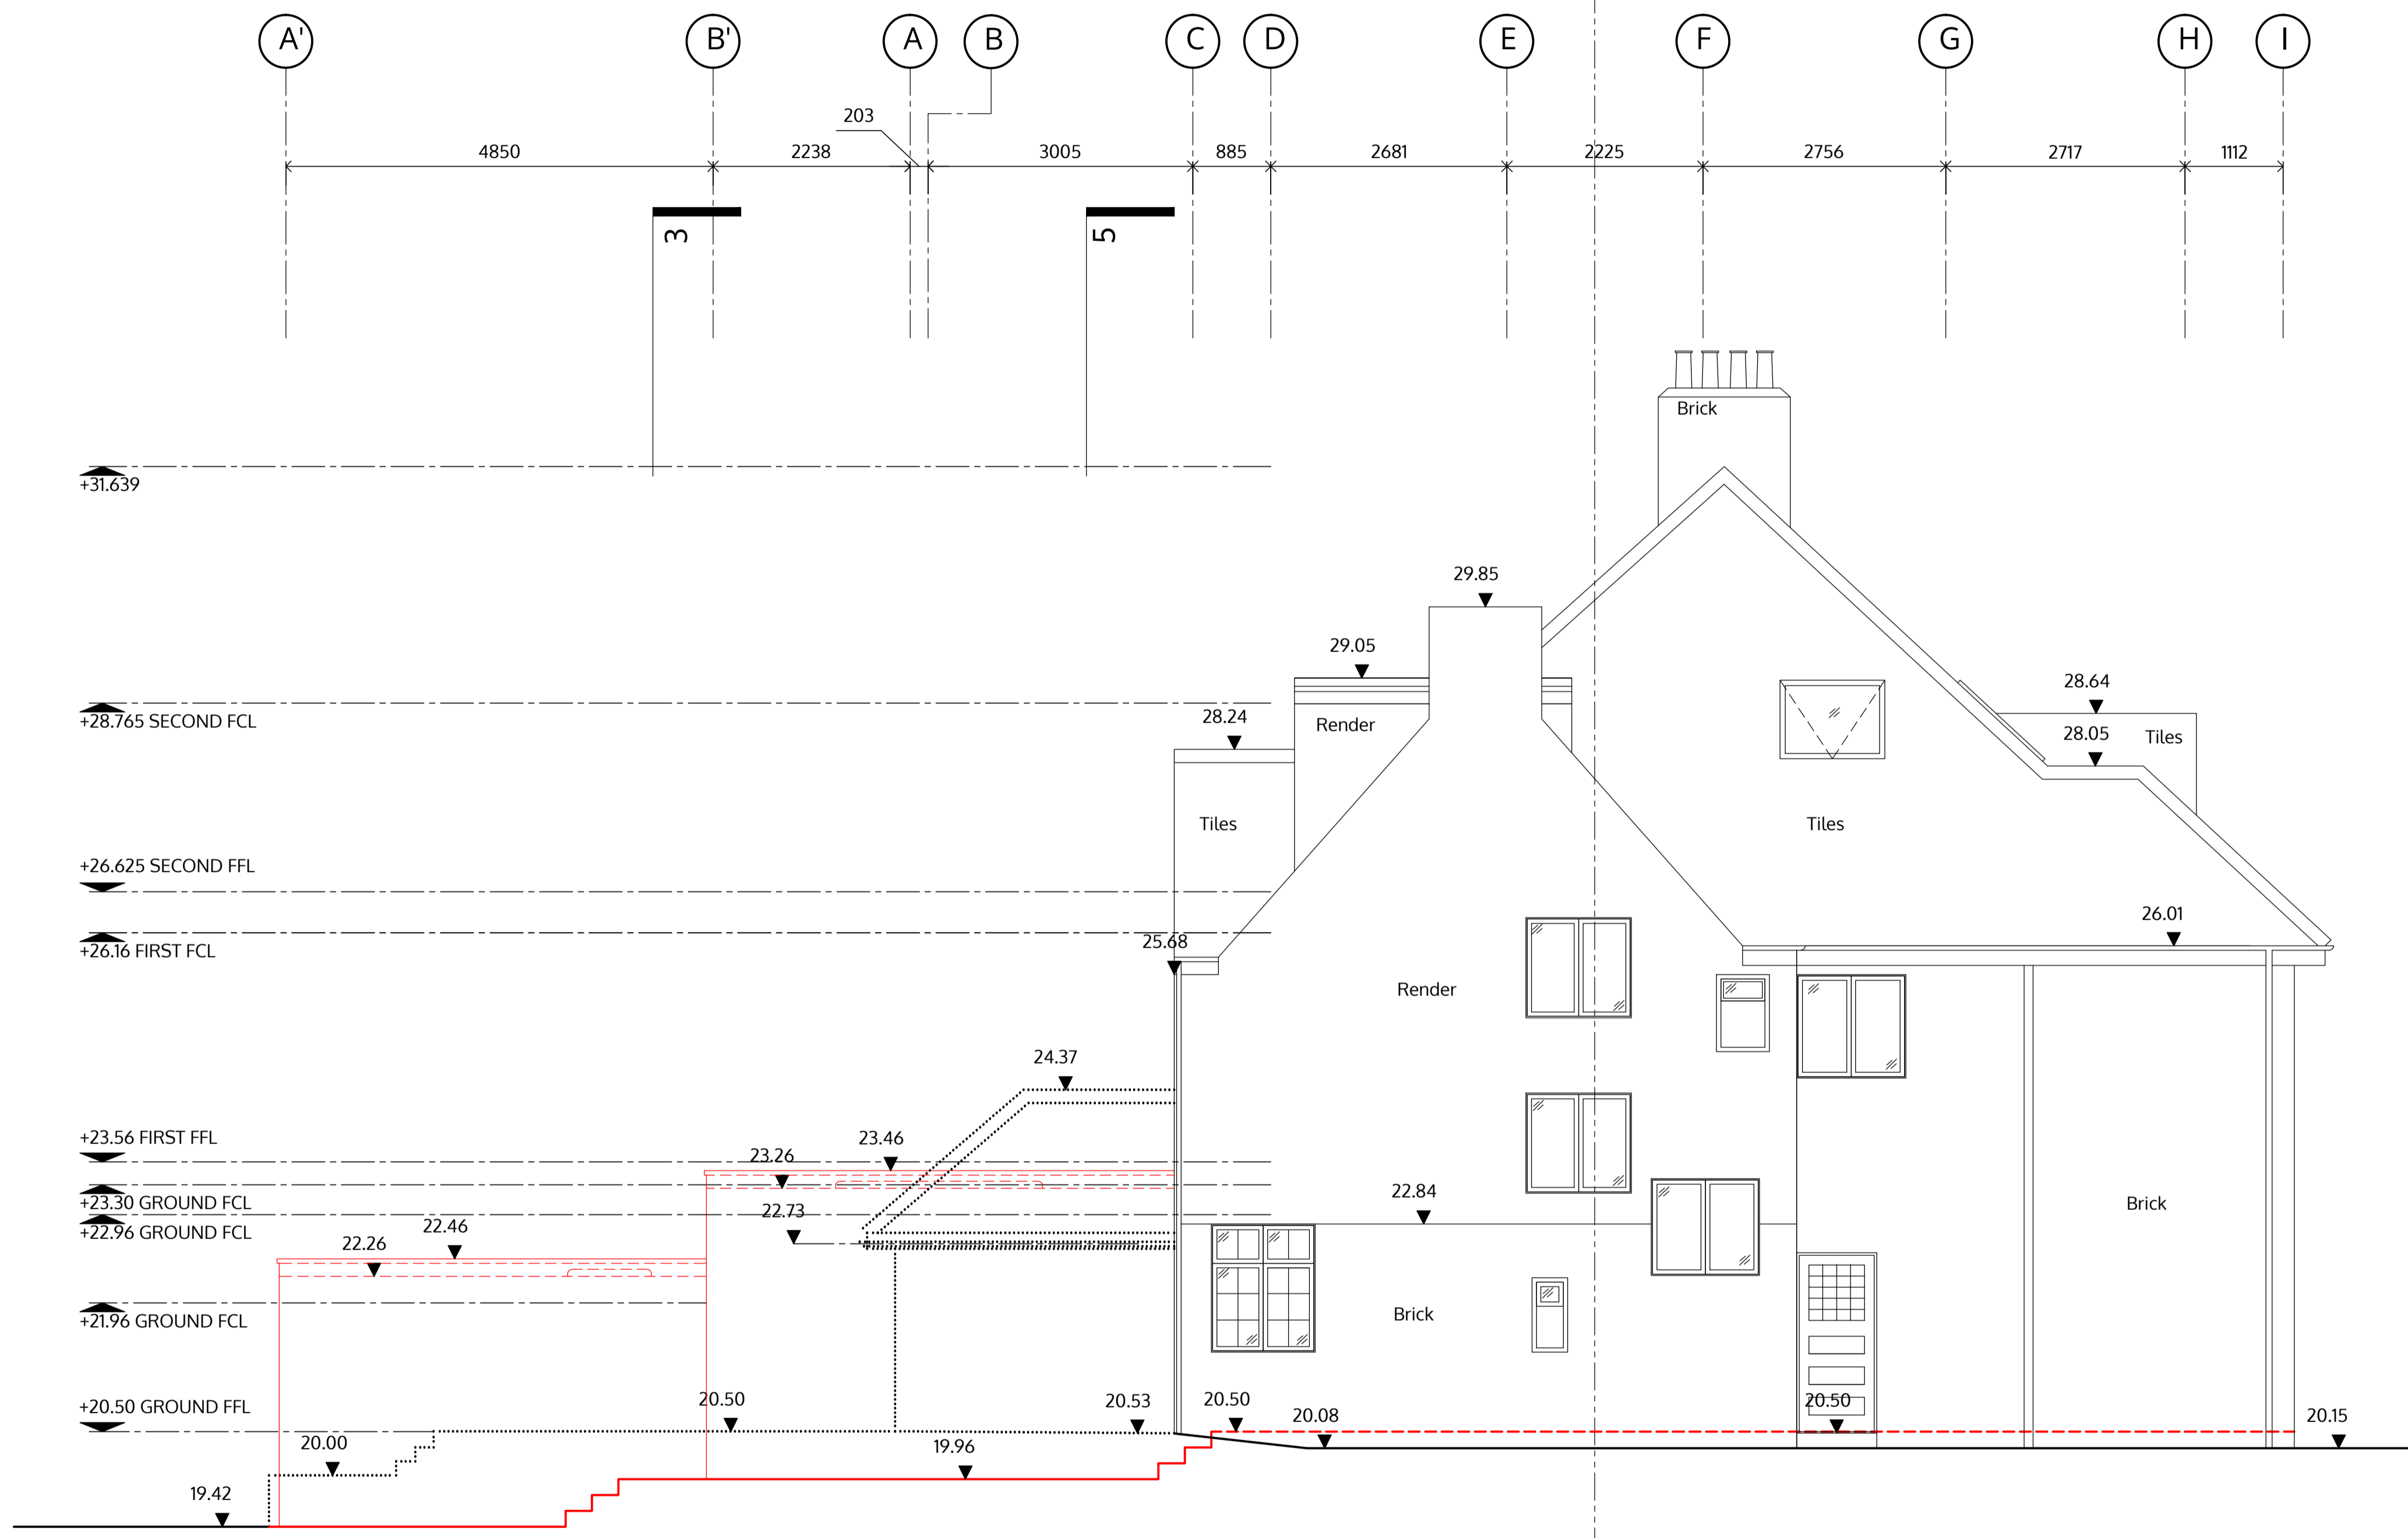

Extension
 3 The Riding
 London NW11 8HL

Ruth Emanuel
 3 The Riding
 London NW11 8HL

Ground Floor as proposed

	1:100 @A3 1:50 @A1
	May 2016

FIRST LEVEL PLAN

no. drawn date scale status title client project © ALL COPYRIGHTS RESERVED m10 1 2 3 4 5 ALL DIMENSIONS TO BE CHECKED ON SITE

Ruth Emanuel
 3 The Riding
 London NW11 8HL

First Level as proposed

	1:100 @A3
	1:50 @A1
	May 2016

SIDE ELEVATION

no. drawn date scale status title client project © ALL COPYRIGHTS RESERVED m10 1 2 3 4 5 ALL DIMENSIONS TO BE CHECKED ON SITE

Ruth Emanuel
 3 The Riding
 London NW11 8HL

Side Elevation as proposed

	1:100 @A3
	1:50 @A1
	May 2016

REAR ELEVATION

no. drawn date scale status title client project © ALL COPYRIGHTS RESERVED m10 1 2 3 4 5 ALL DIMENSIONS TO BE CHECKED ON SITE