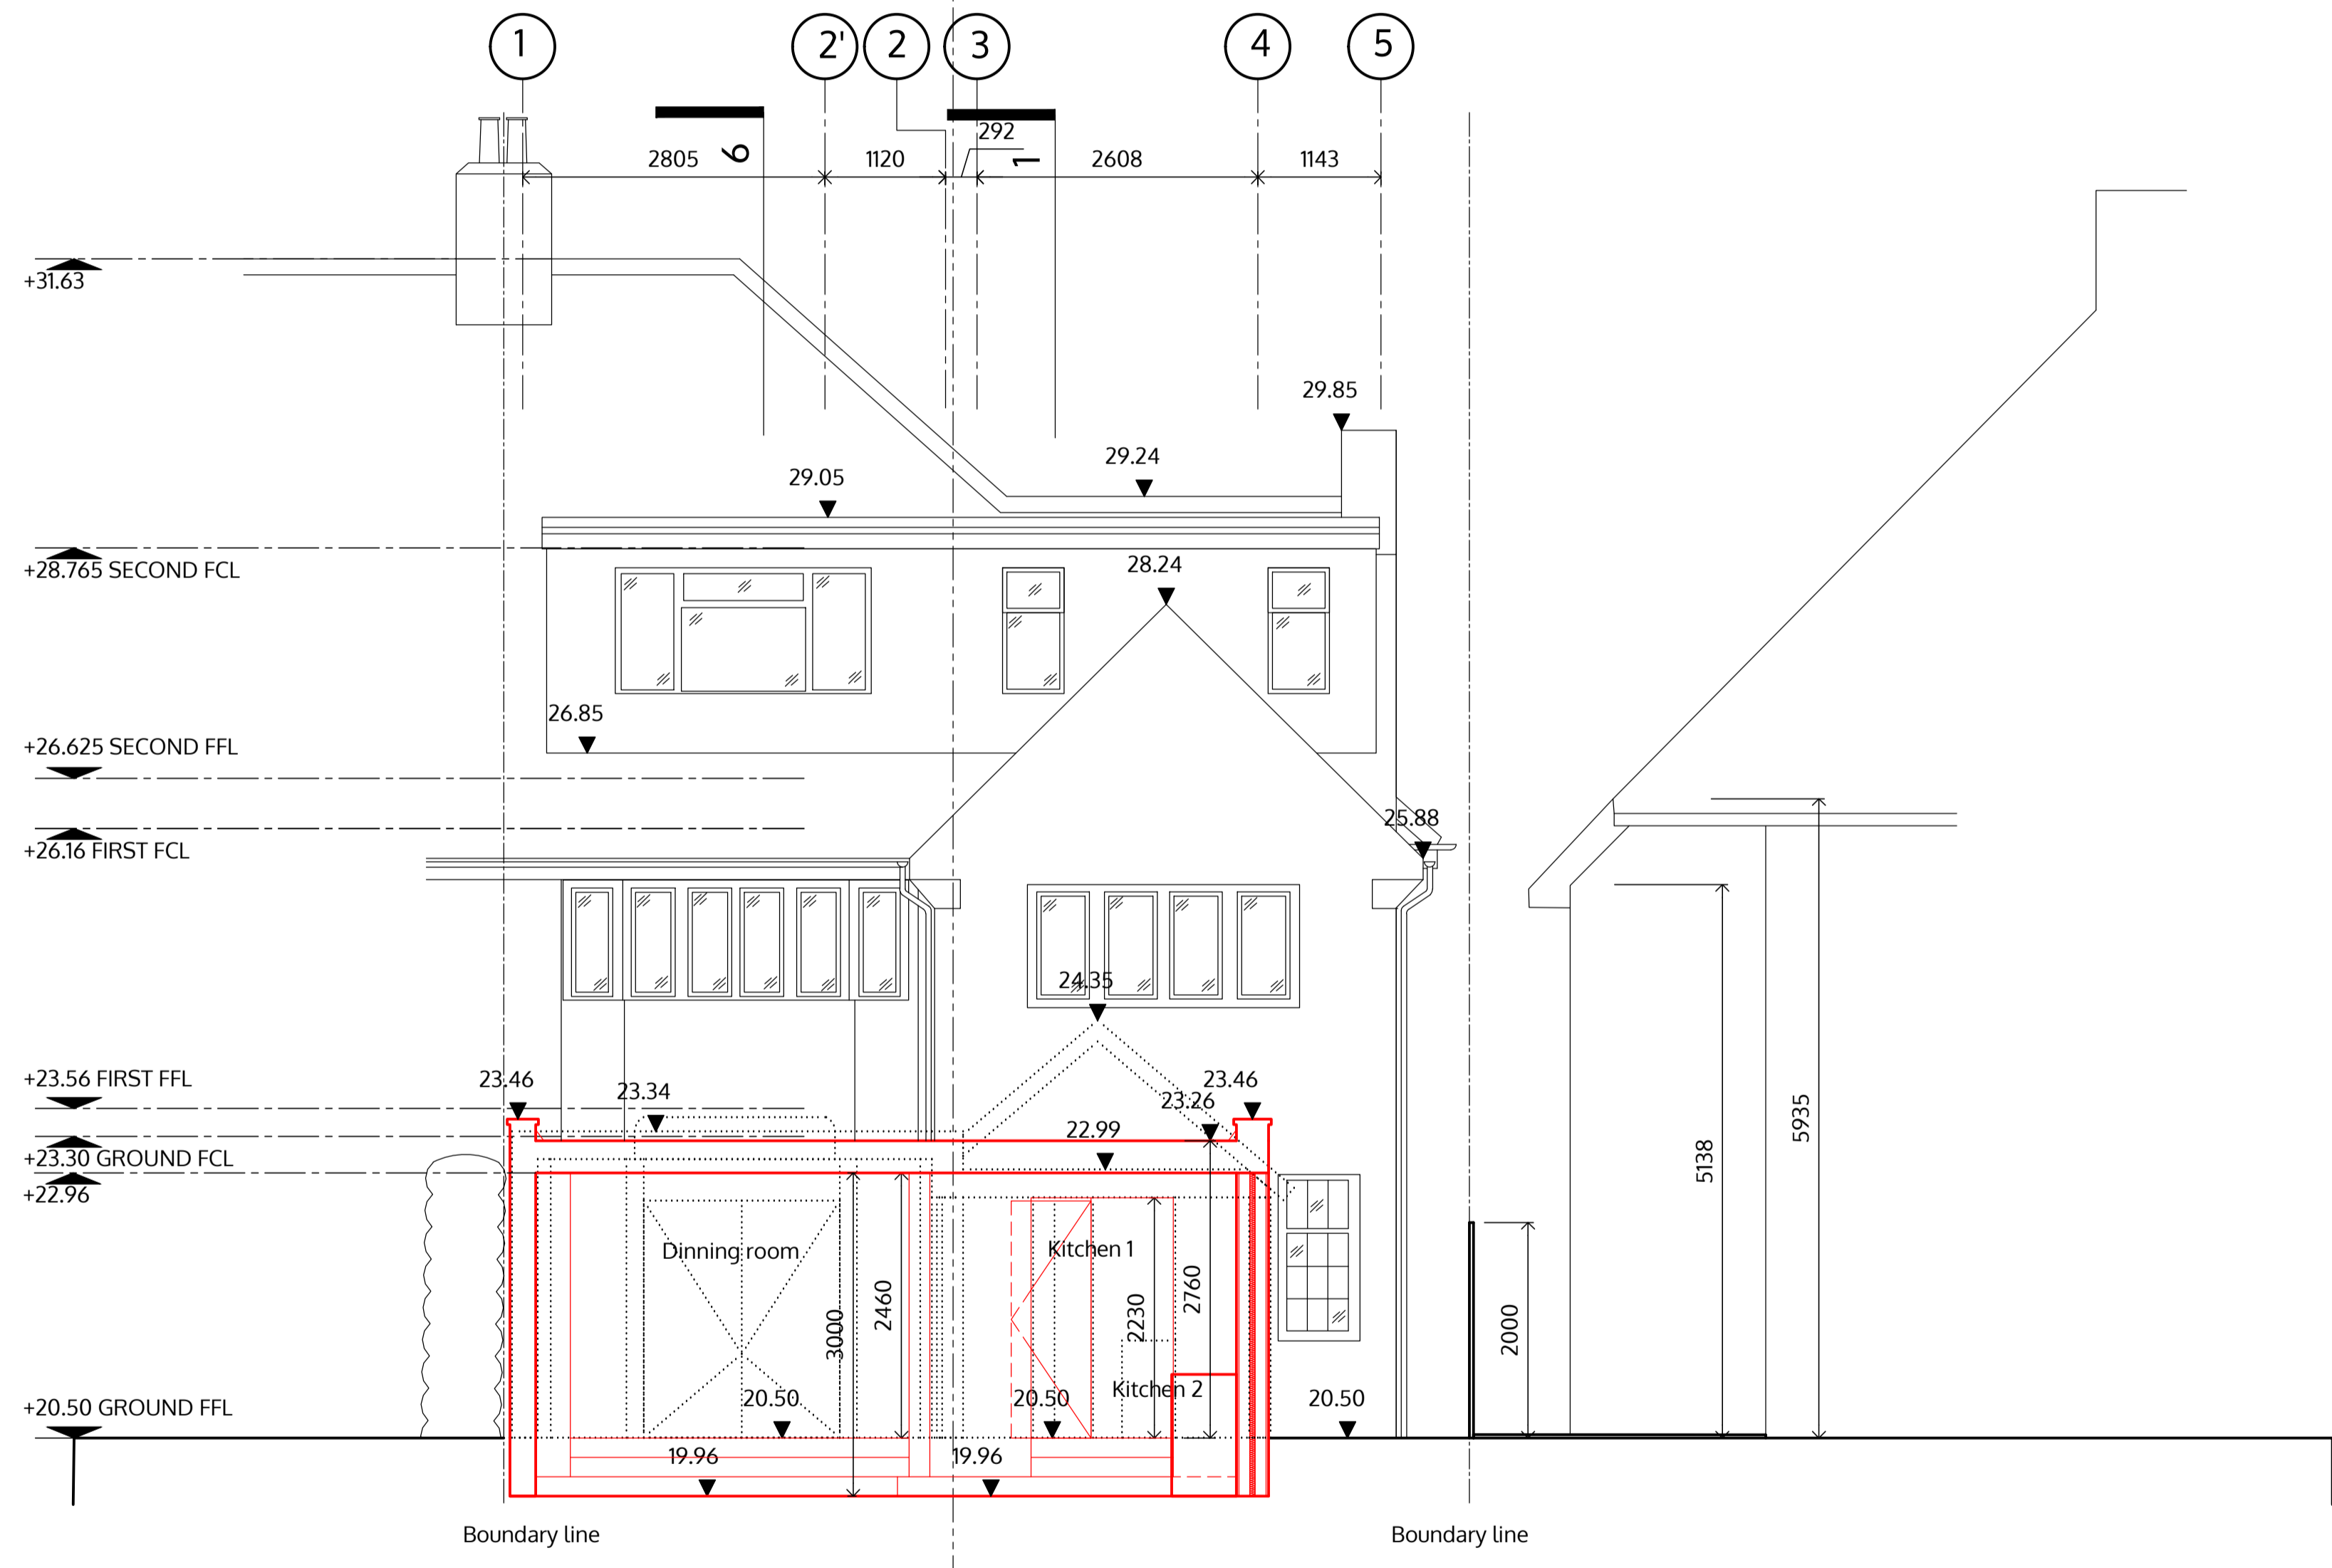

Ruth Emanuel
 3 The Riding
 London NW11 8HL

Section 1-1' as proposed

	1:100 @A3 1:50 @A1
	May 2016

SECTION (3-3')

no. drawn date scale status title client project © ALL COPYRIGHTS RESERVED m 0 1 2 3 4 5 ALL DIMENSIONS TO BE CHECKED ON SITE

Ruth Emanuel
 3 The Riding
 London NW11 8HL

Section 3-3' as proposed

	1:100 @A3
	1:50 @A1
	May 2016

SECTION (5-5')

no. drawn date scale status title client project © ALL COPYRIGHTS RESERVED m10 1 2 3 4 5 ALL DIMENSIONS TO BE CHECKED ON SITE

Ruth Emanuel
 3 The Riding
 London NW11 8HL

Section 5-5' as proposed

	1:100 @A3 1:50 @A1
	May 2016

SECTION (6-6')

no. drawn date scale status
 title client project
 © ALL COPYRIGHTS RESERVED m 0 1 2 3 4 5 ALL DIMENSIONS TO BE CHECKED ON SITE