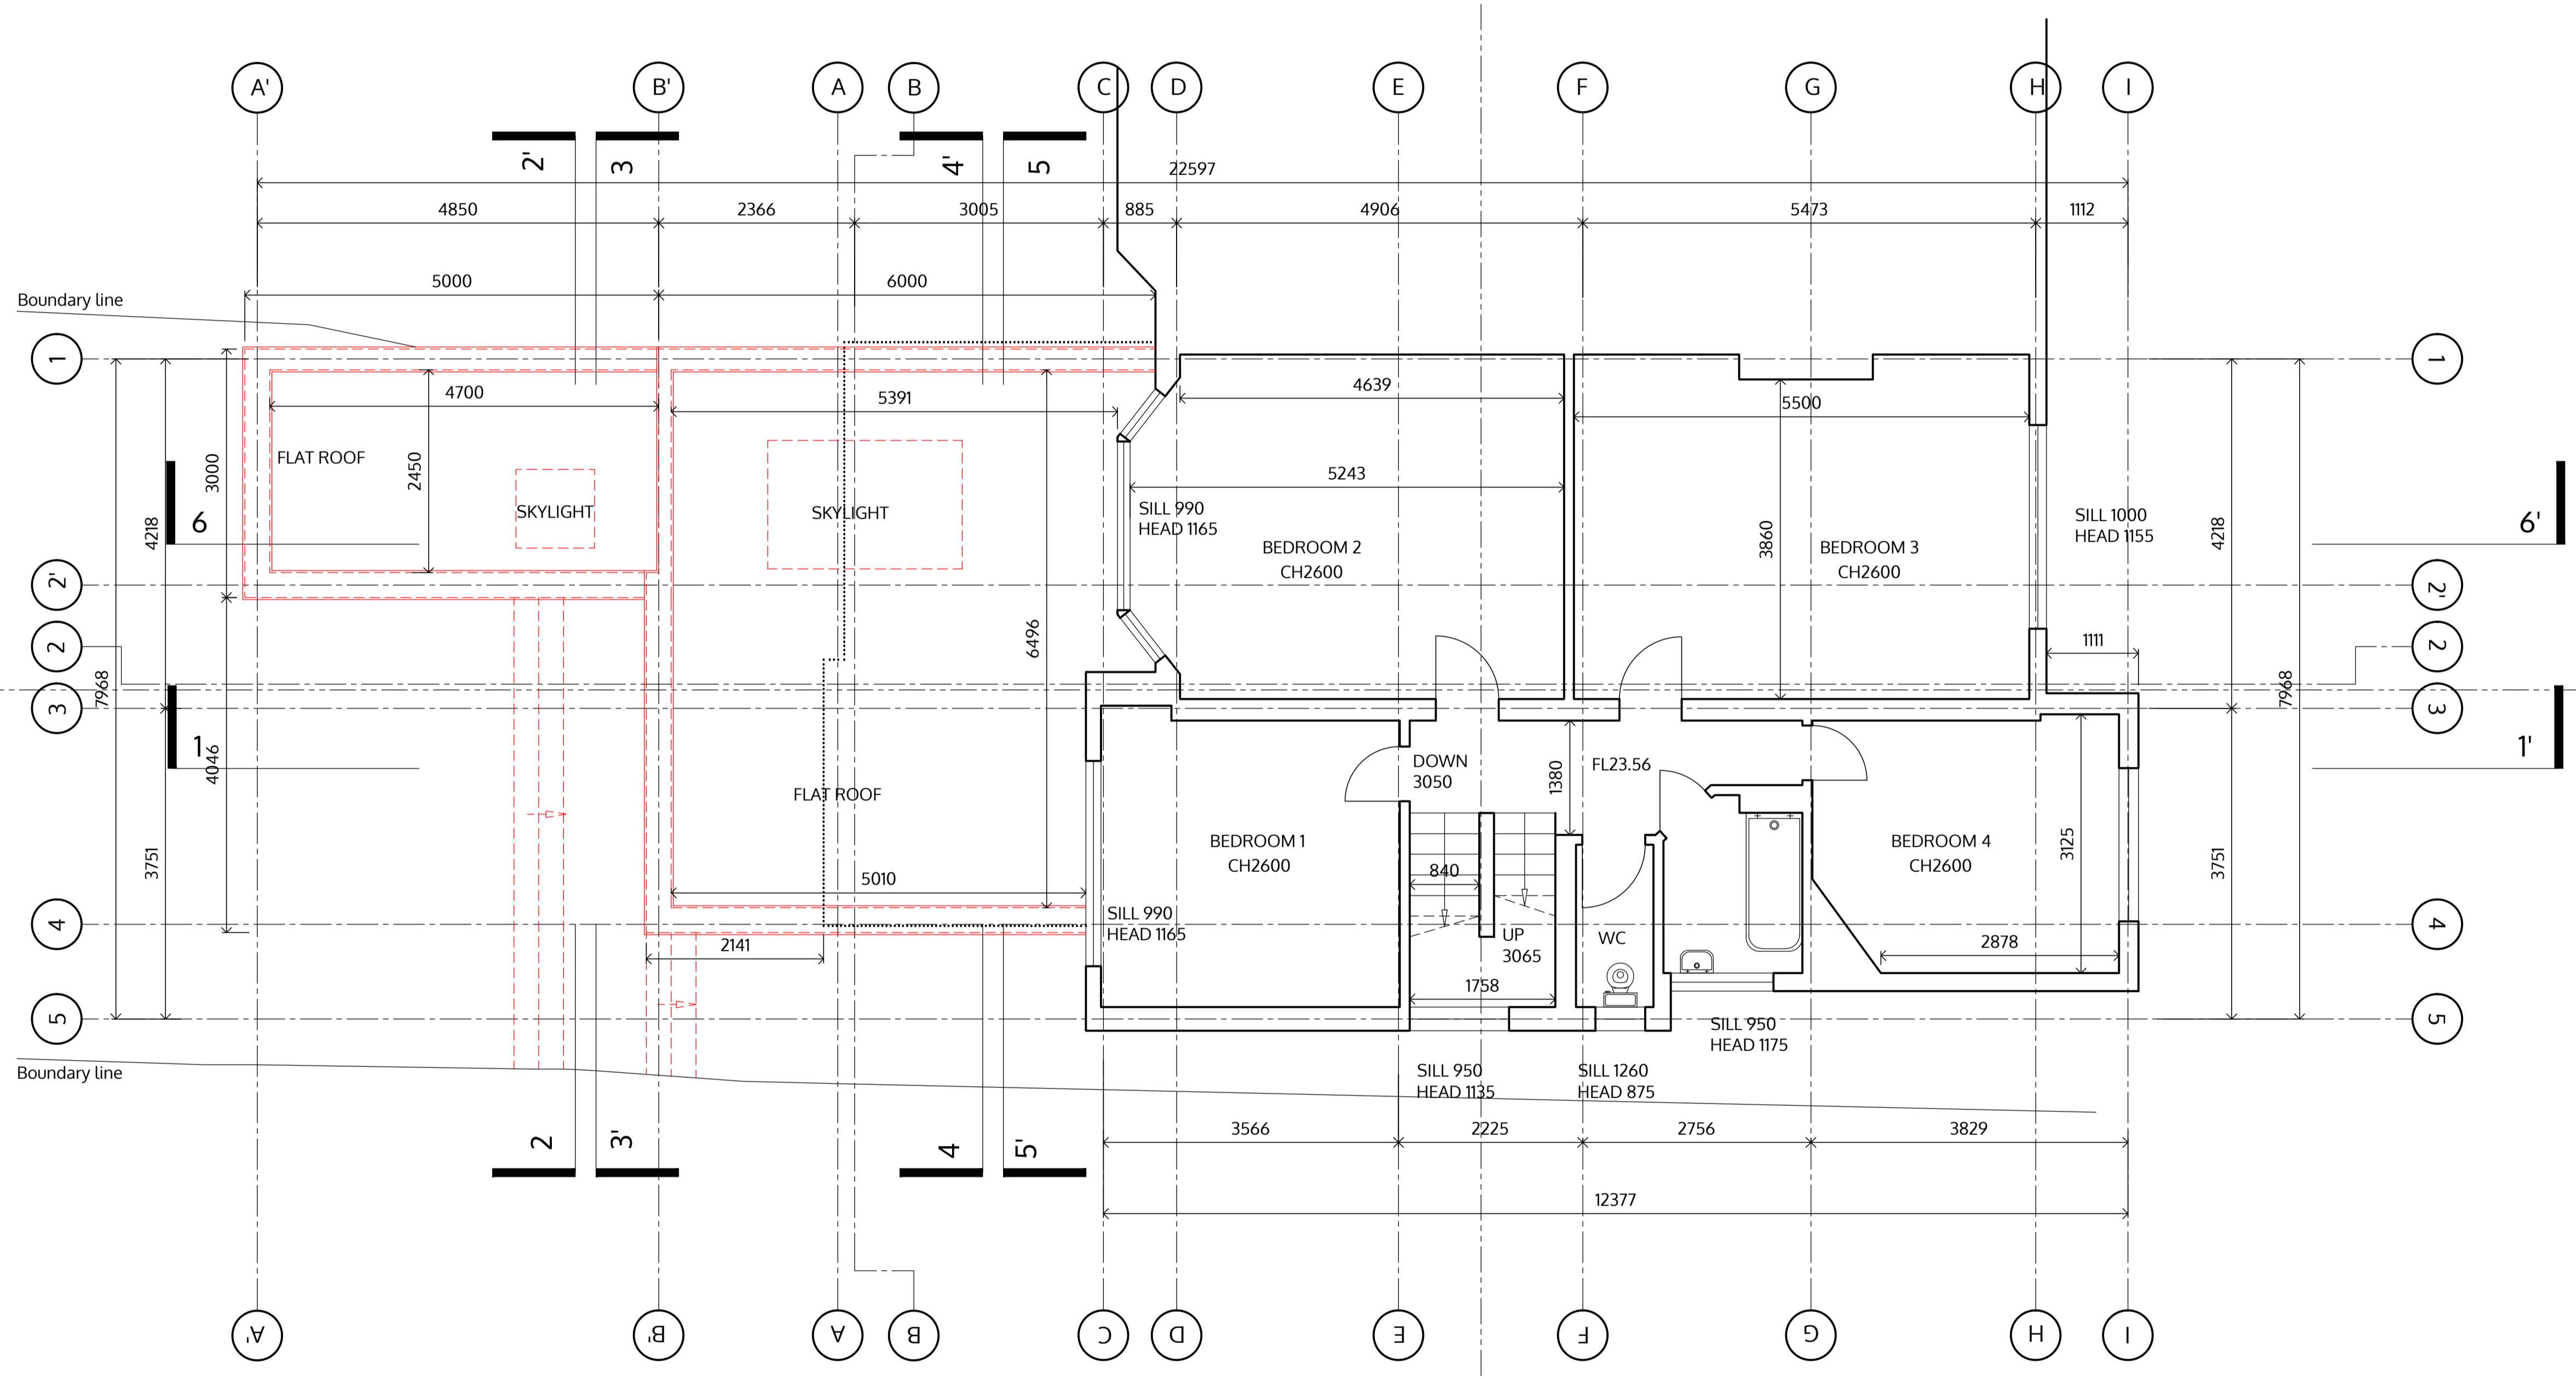

Extension
 3 The Riding
 London NW11 8HL

Ruth Emanuel
 3 The Riding
 London NW11 8HL

Ground Floor as proposed

	1:100 @A3 1:50 @A1
	May 2016

FIRST LEVEL PLAN

no. drawn date scale status title client project © ALL COPYRIGHTS RESERVED m10 1 2 3 4 5 ALL DIMENSIONS TO BE CHECKED ON SITE