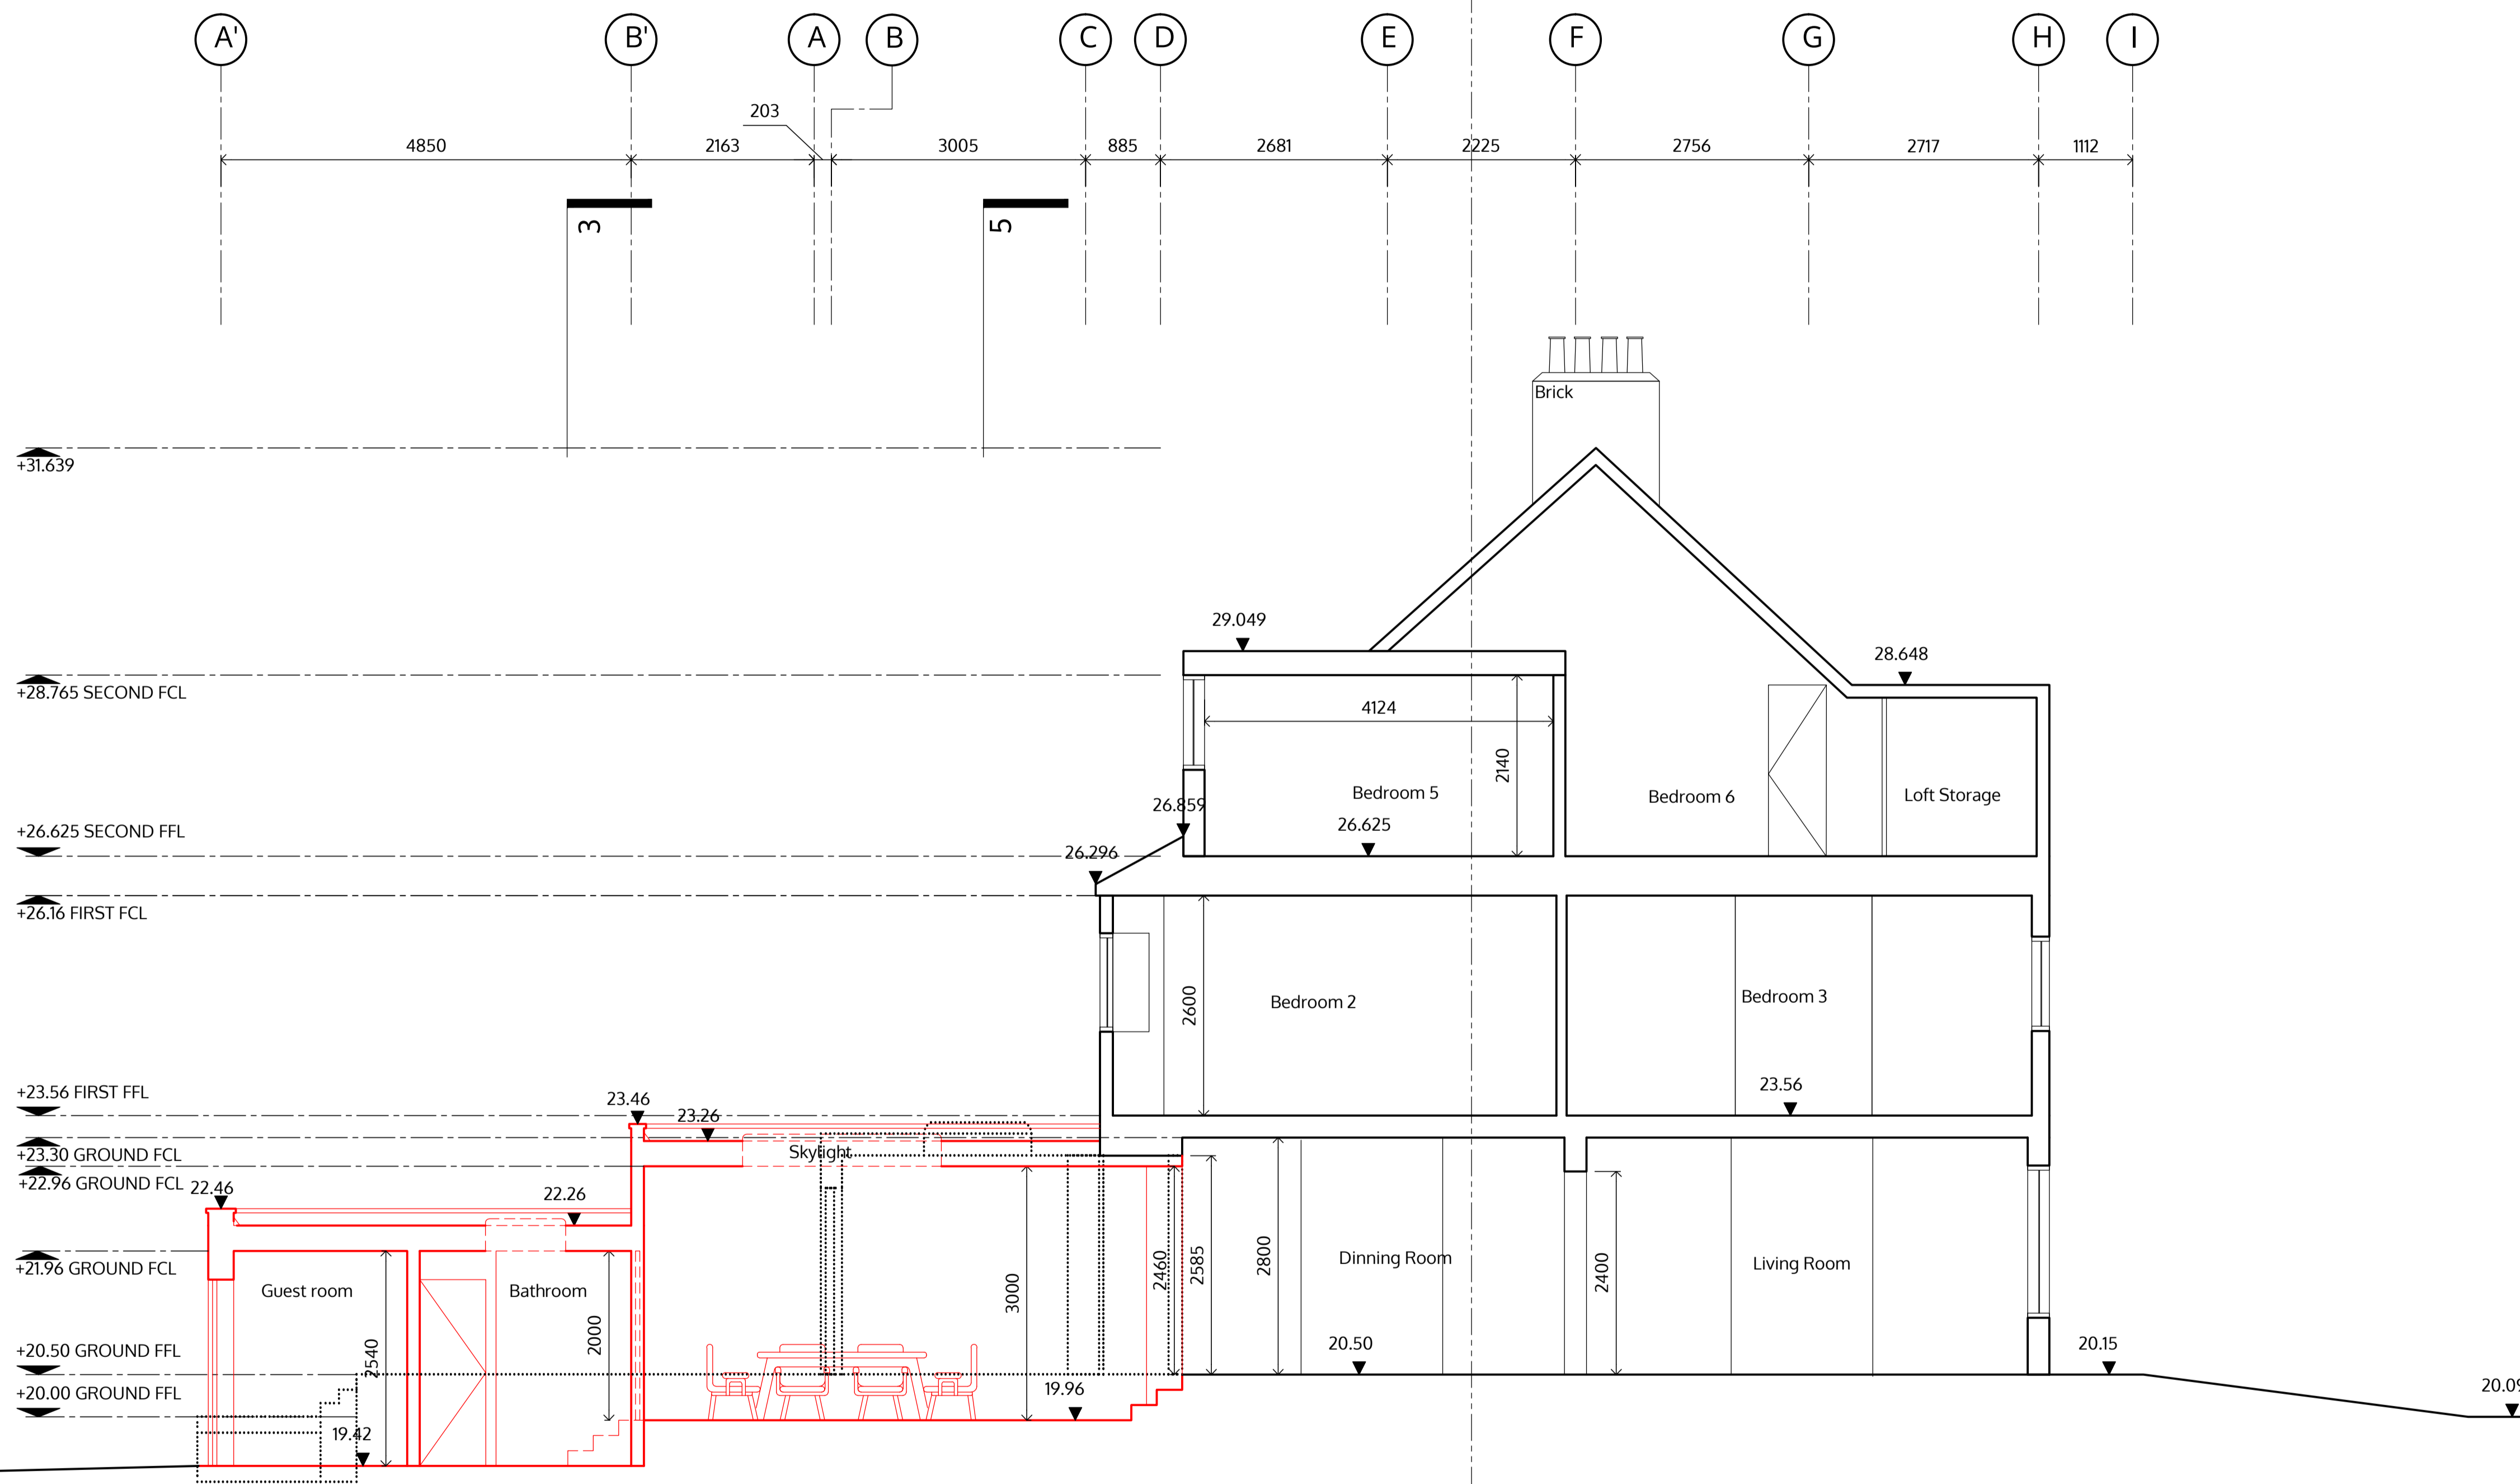

Ruth Emanuel
 3 The Riding
 London NW11 8HL

Section 3-3' as proposed

	1:100 @A3
	1:50 @A1
	May 2016

SECTION (5-5')

no. drawn date scale status title client project © ALL COPYRIGHTS RESERVED m10 1 2 3 4 5 ALL DIMENSIONS TO BE CHECKED ON SITE

Ruth Emanuel
 3 The Riding
 London NW11 8HL

Section 5-5' as proposed

	1:100 @A3 1:50 @A1
	May 2016

SECTION (6-6')

no. drawn date scale status
 title client project
 © ALL COPYRIGHTS RESERVED m 0 1 2 3 4 5 ALL DIMENSIONS TO BE CHECKED ON SITE

Ruth Emanuel
 3 The Riding
 London NW11 8HL

Section 6-6' as proposed

	1:100 @A3 1:50 @A1
	May 2016