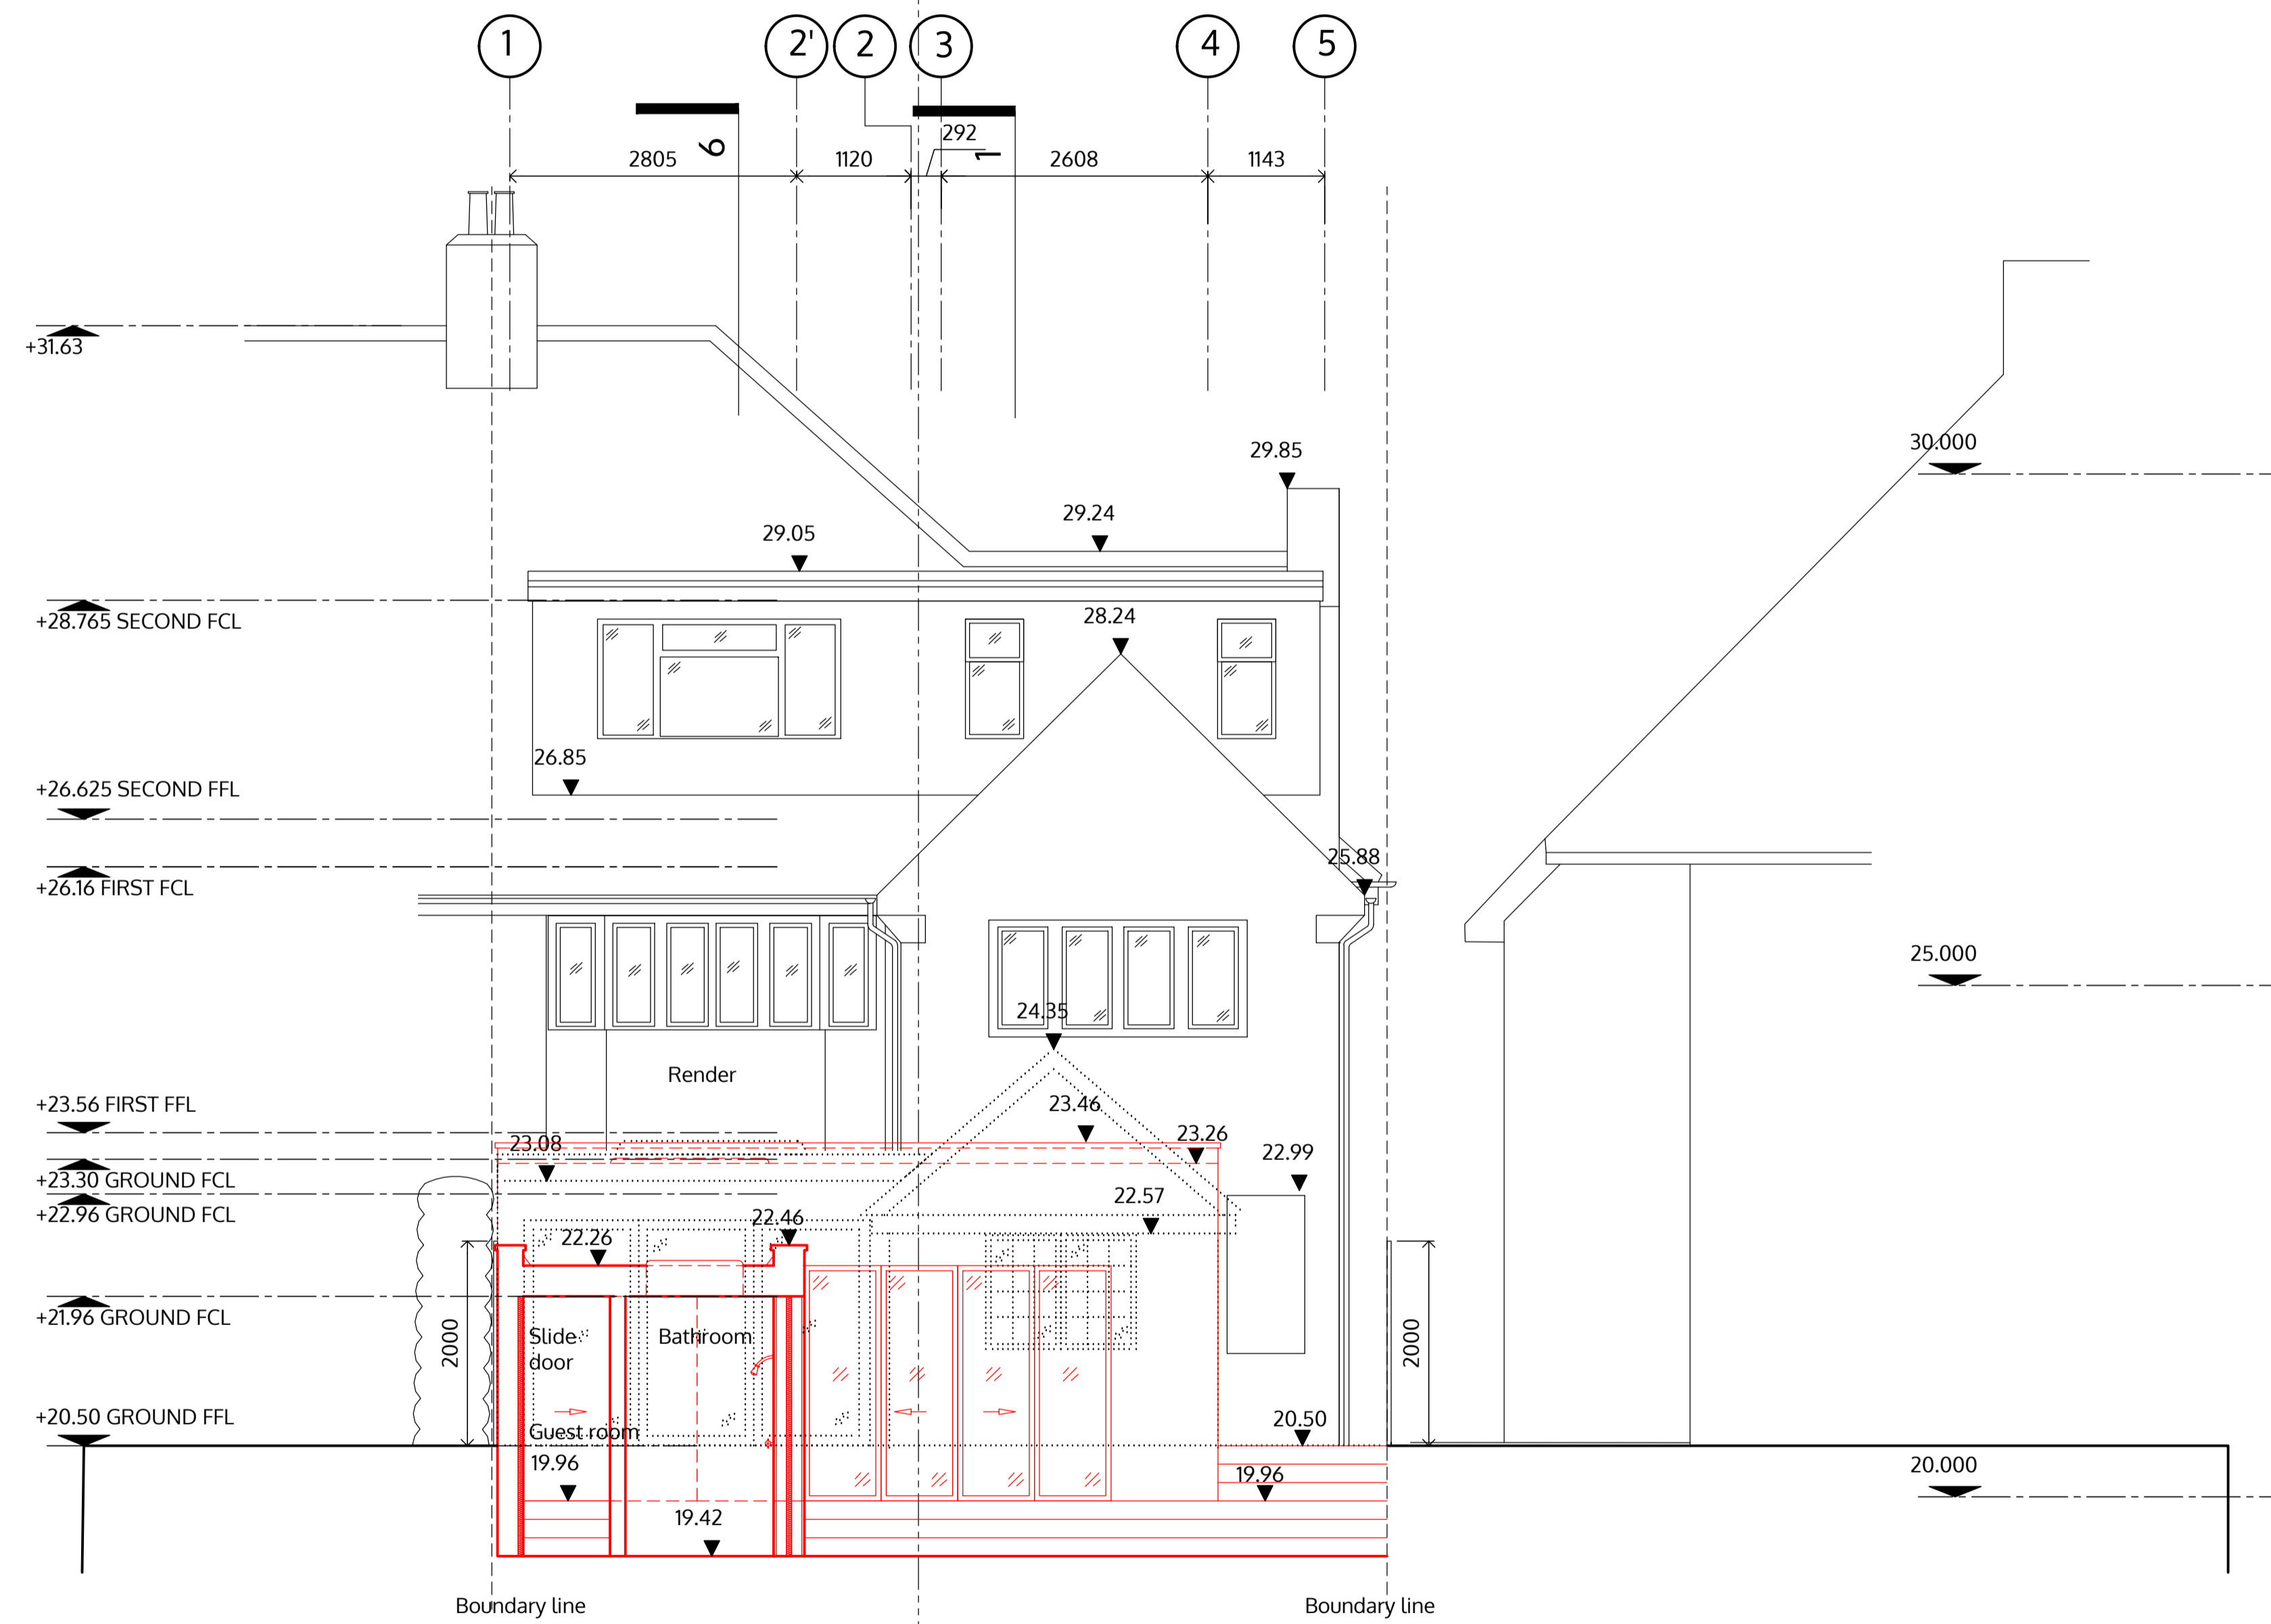

Ruth Emanuel
 3 The Riding
 London NW11 8HL

Rear Elevation as proposed

	1:100 @A3 1:50 @A1
	May 2016

SECTION (1-1')

no. drawn date scale status title client project © ALL COPYRIGHTS RESERVED m 0 1 2 3 4 5 ALL DIMENSIONS TO BE CHECKED ON SITE

Ruth Emanuel
 3 The Riding
 London NW11 8HL

Section 1-1' as proposed

	1:100 @A3 1:50 @A1
	May 2016

SECTION (3-3')

no. drawn date scale status title client project © ALL COPYRIGHTS RESERVED m 0 1 2 3 4 5 ALL DIMENSIONS TO BE CHECKED ON SITE

Ruth Emanuel
 3 The Riding
 London NW11 8HL

Section 3-3' as proposed

	1:100 @A3
	1:50 @A1
	May 2016

SECTION (5-5')

no. drawn date scale status title client project © ALL COPYRIGHTS RESERVED m10 1 2 3 4 5 ALL DIMENSIONS TO BE CHECKED ON SITE

Ruth Emanuel
 3 The Riding
 London NW11 8HL

Section 5-5' as proposed

	1:100 @A3 1:50 @A1
	May 2016

SECTION (6-6')

no. drawn date scale status
 title client project
 © ALL COPYRIGHTS RESERVED m 0 1 2 3 4 5 ALL DIMENSIONS TO BE CHECKED ON SITE