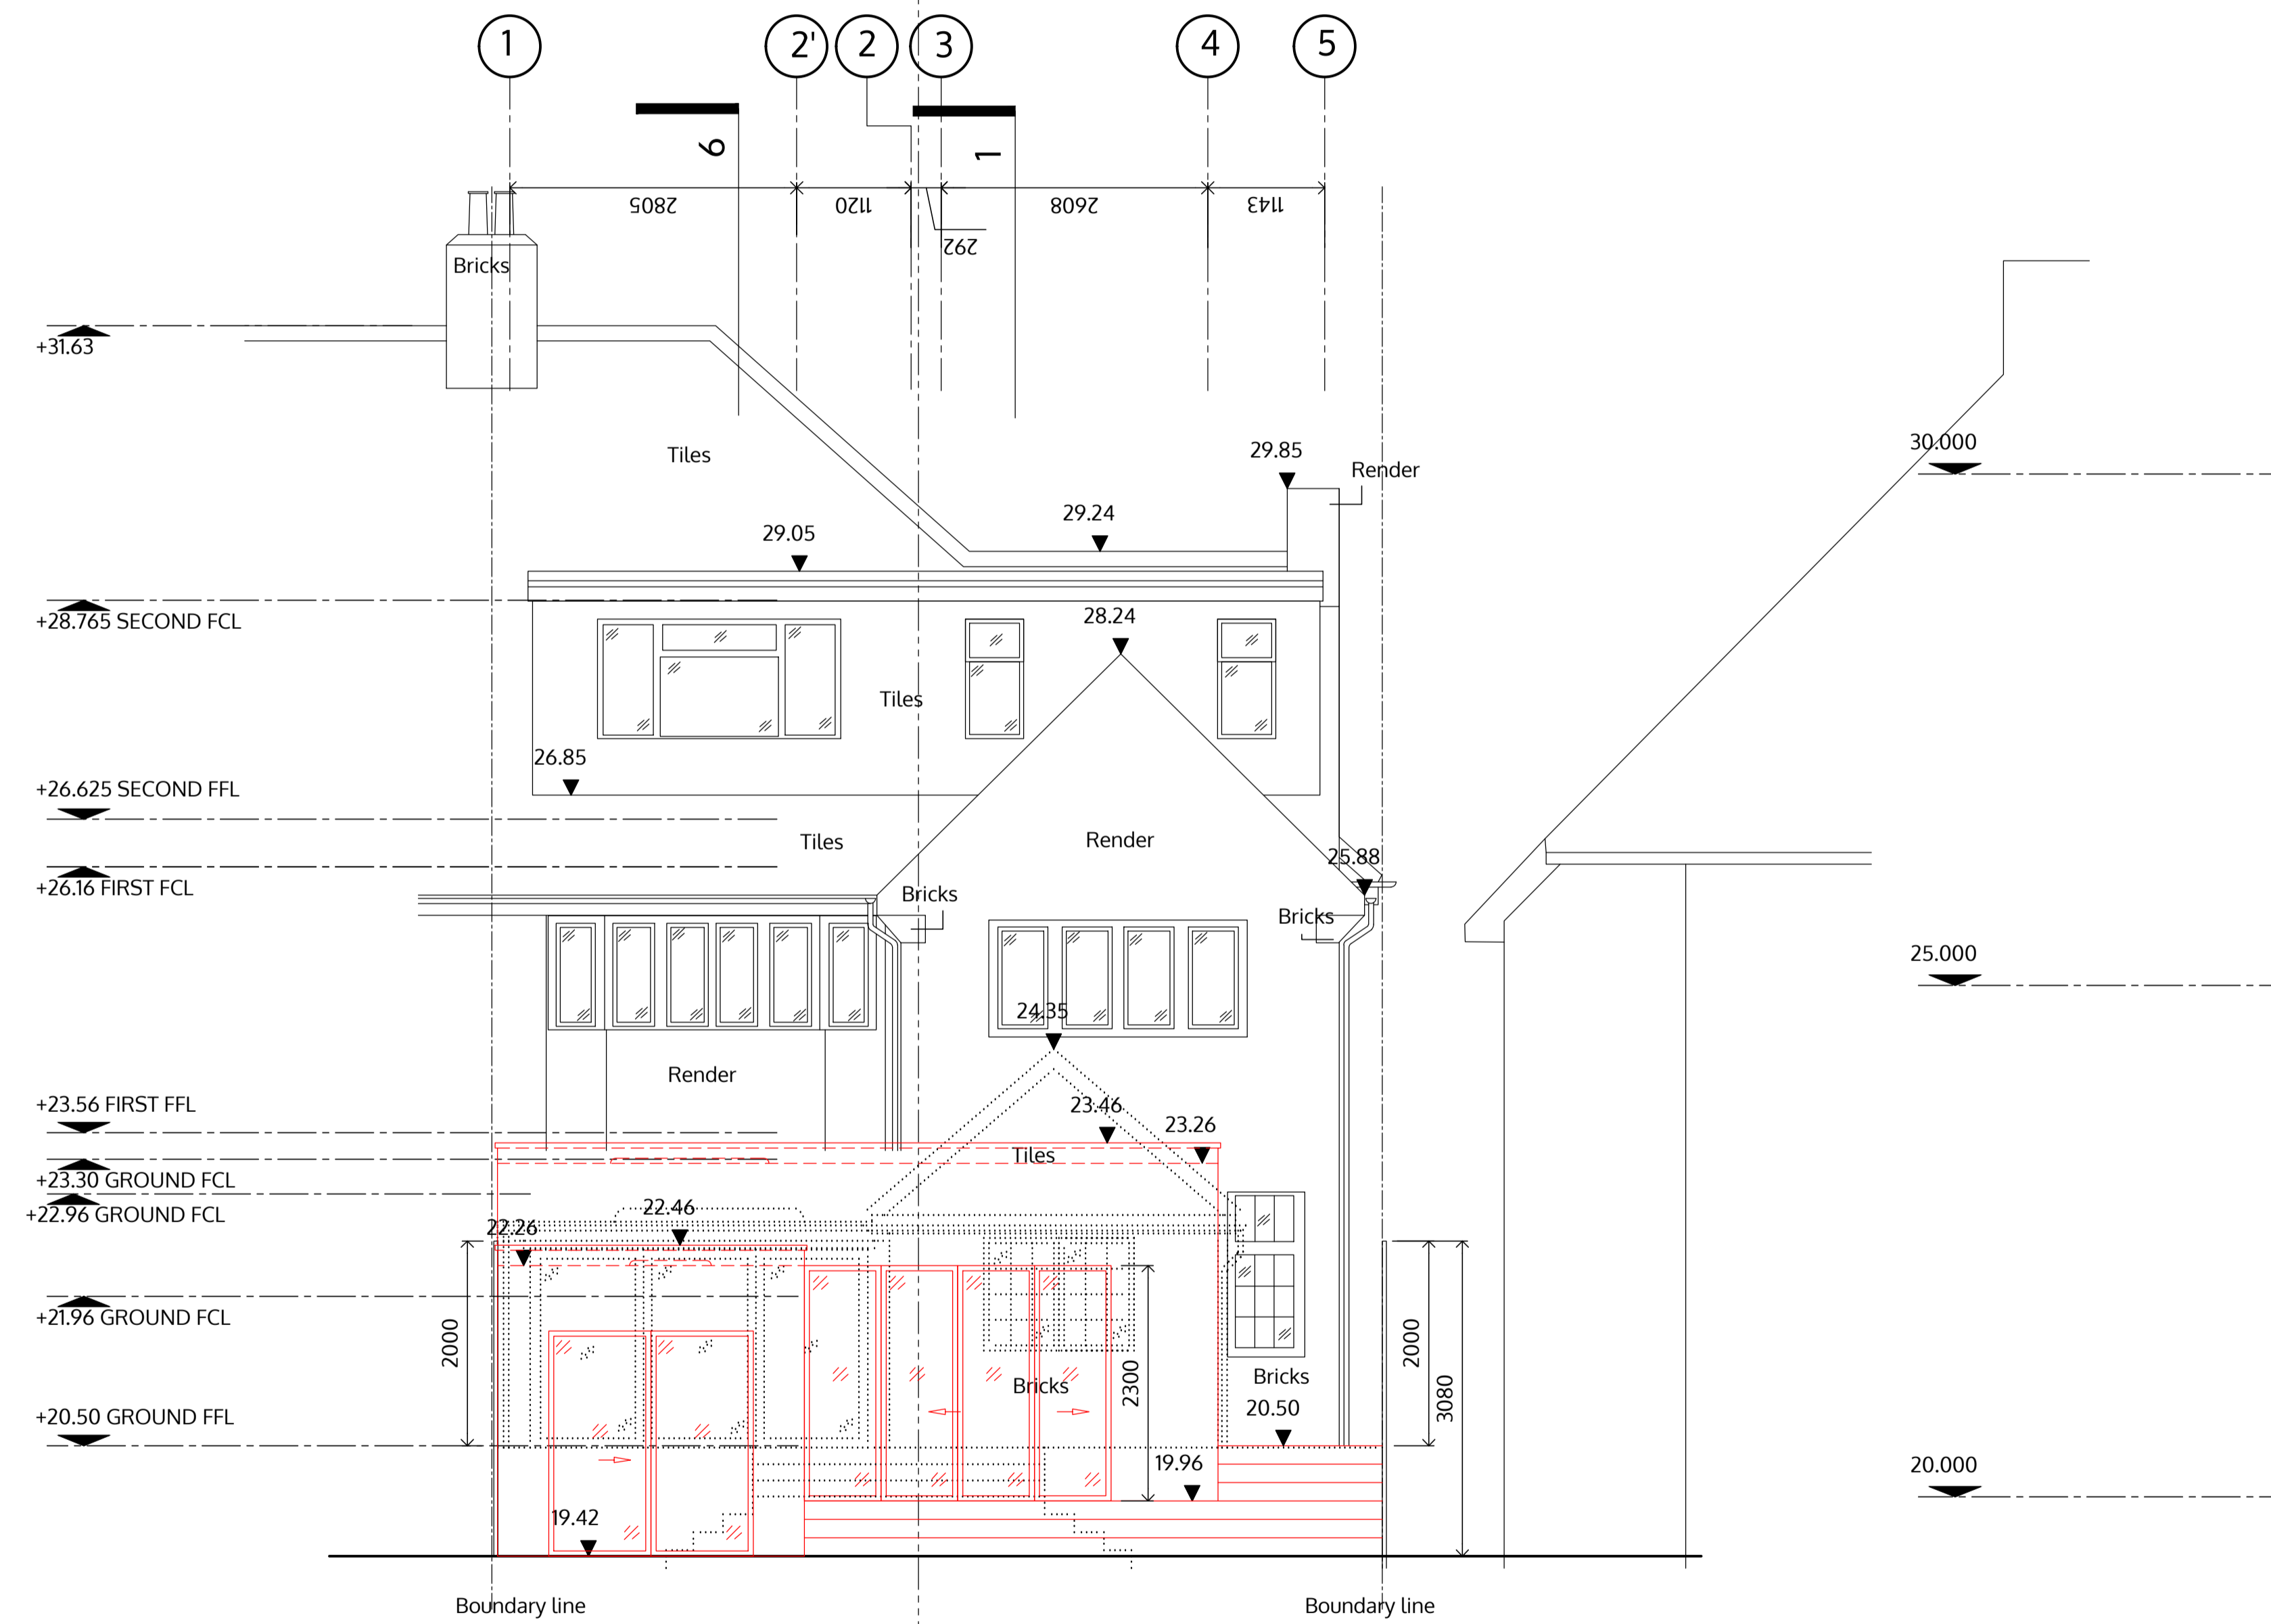

Ruth Emanuel
 3 The Riding
 London NW11 8HL

First Level as proposed

	1:100 @A3
	1:50 @A1
	May 2016

SIDE ELEVATION

no. drawn date scale status title client project © ALL COPYRIGHTS RESERVED m10 1 2 3 4 5 ALL DIMENSIONS TO BE CHECKED ON SITE

Ruth Emanuel
 3 The Riding
 London NW11 8HL

Side Elevation as proposed

	1:100 @A3
	1:50 @A1
	May 2016

REAR ELEVATION

no. drawn date scale status title client project © ALL COPYRIGHTS RESERVED m10 1 2 3 4 5 ALL DIMENSIONS TO BE CHECKED ON SITE

Ruth Emanuel
 3 The Riding
 London NW11 8HL

Rear Elevation as proposed

	1:100 @A3 1:50 @A1
	May 2016

SECTION (1-1')

no. drawn date scale status title client project © ALL COPYRIGHTS RESERVED m 0 1 2 3 4 5 ALL DIMENSIONS TO BE CHECKED ON SITE