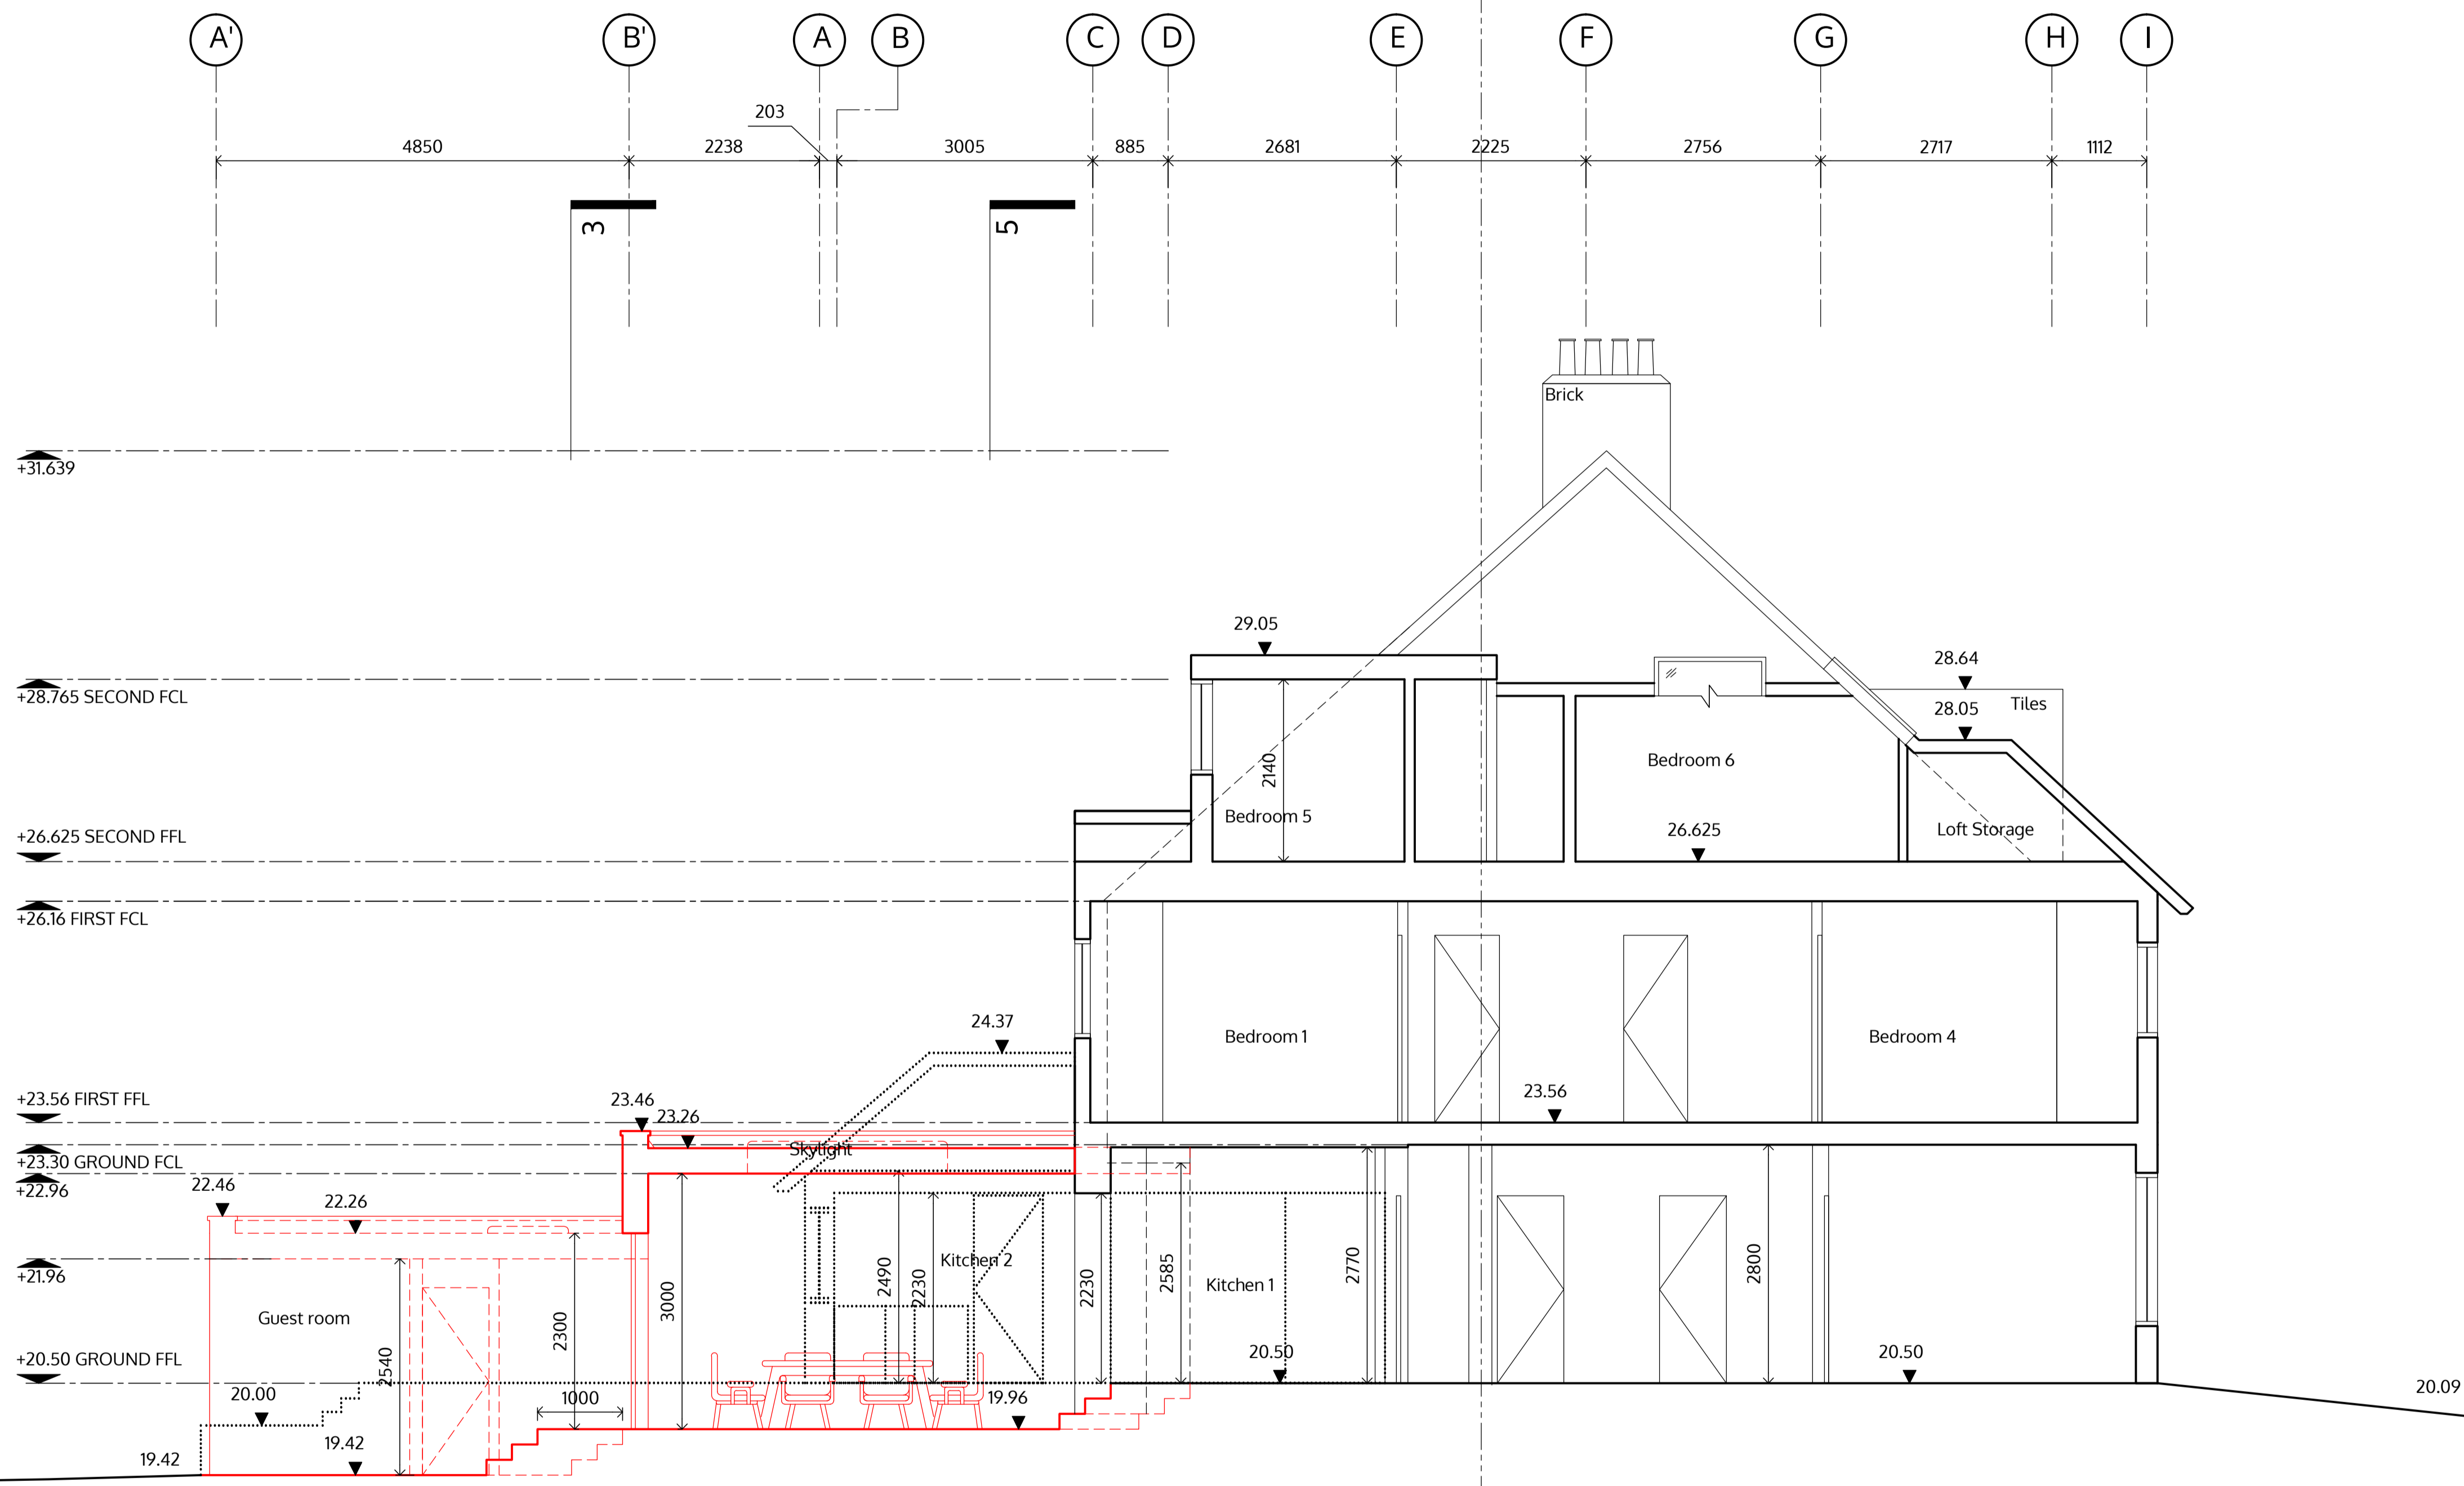

Ruth Emanuel
 3 The Riding
 London NW11 8HL

Side Elevation as proposed

	1:100 @A3
	1:50 @A1
	May 2016

REAR ELEVATION

no. drawn date scale status title client project © ALL COPYRIGHTS RESERVED m10 1 2 3 4 5 ALL DIMENSIONS TO BE CHECKED ON SITE

Ruth Emanuel
 3 The Riding
 London NW11 8HL

Rear Elevation as proposed

	1:100 @A3 1:50 @A1
	May 2016

SECTION (1-1')

no. drawn date scale status title client project © ALL COPYRIGHTS RESERVED m 0 1 2 3 4 5 ALL DIMENSIONS TO BE CHECKED ON SITE

Ruth Emanuel
 3 The Riding
 London NW11 8HL

Section 1-1' as proposed

	1:100 @A3 1:50 @A1
	May 2016

SECTION (3-3')

no. drawn date scale status title client project © ALL COPYRIGHTS RESERVED m 0 1 2 3 4 5 ALL DIMENSIONS TO BE CHECKED ON SITE

Ruth Emanuel
 3 The Riding
 London NW11 8HL

Section 3-3' as proposed

	1:100 @A3
	1:50 @A1
	May 2016

SECTION (5-5')

no. drawn date scale status title client project © ALL COPYRIGHTS RESERVED m10 1 2 3 4 5 ALL DIMENSIONS TO BE CHECKED ON SITE