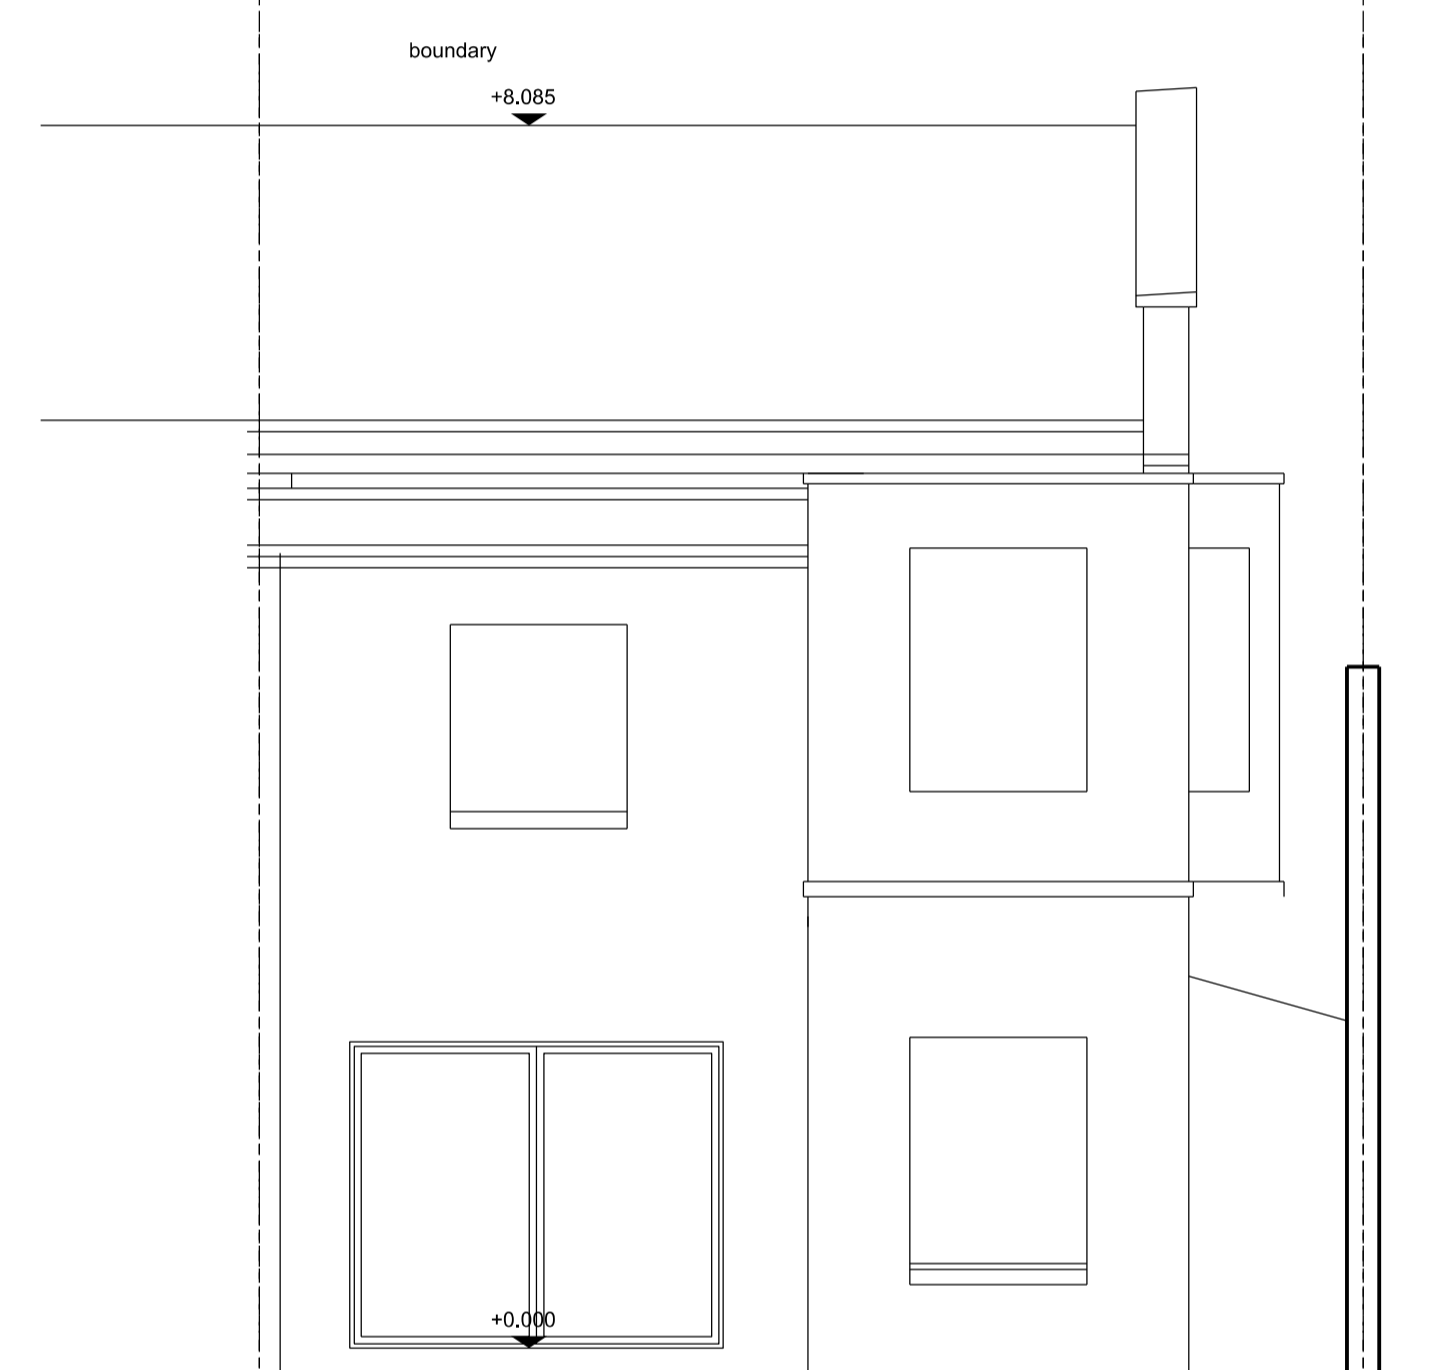

Belinda Rhodes  
 1 Hamilton Place  
 London N19 4RY

Plans  
 as existing

planning only	
1:100 @A3	1:50 @A1
19.12.2017	
mhamm	

HAP\_E01

FRONT ELEVATION

REAR ELEVATION

LEGEND  
 [Symbol] demolition  
 [Symbol] existing walls  
 [Symbol] new walls  
 Drainage, ventilation, fire protection and heating to check!  
 This general arrangement plan is for reference only and subject to statutory approvals, i.e. planning, party wall award and building control