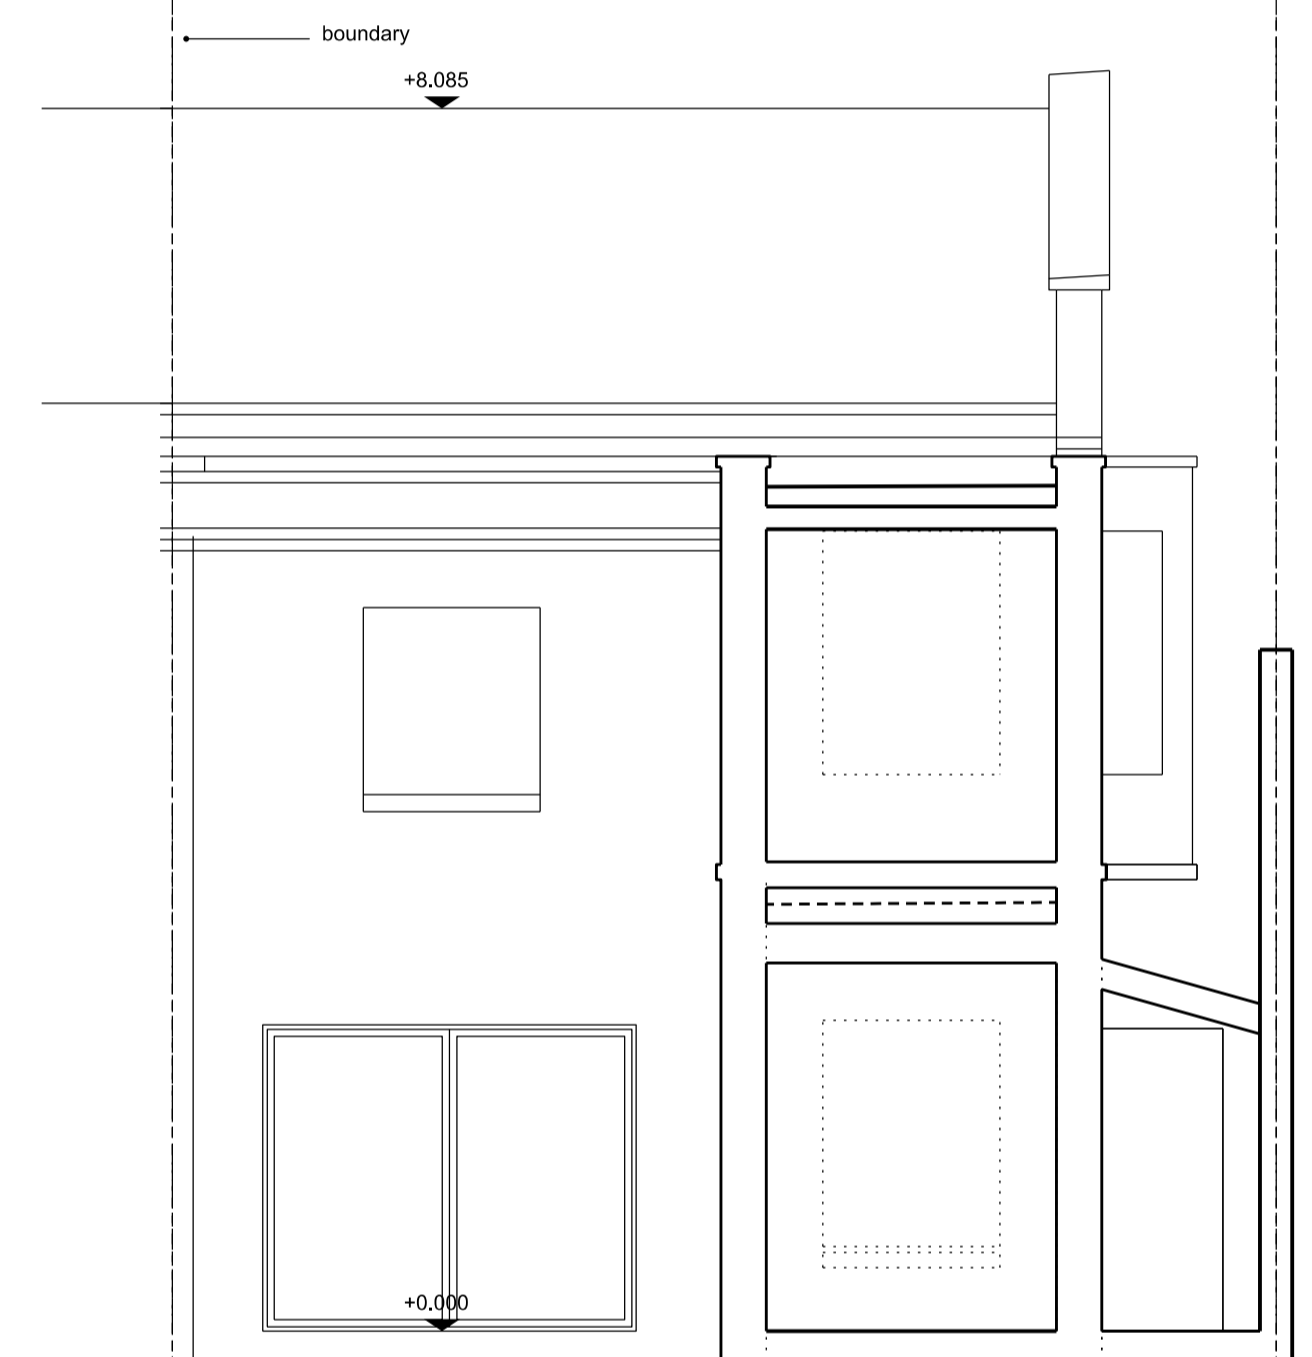

SECTION S2

LEGEND
[Symbol] demolition
[Symbol] existing walls
[Symbol] new walls
Drainage, ventilation, fire protection and heating to check!

This general arrangement plan is for reference only and subject to statutory approvals, i.e. planning, party wall award and building control

no. drawn date scale status title client project

© ALL COPYRIGHTS RESERVED

House extension
1 Hamilton Place
London N19 4RY
Belinda Rhodes
1 Hamilton Place
London N19 4RY
Sections
as existing

planning only	
	1:100 @A3 1:50 @A1
	19.12.2017
	mhamm
HAP_E03	

spaceAgent
Architects and Designers mail@spaceagent.com
London-Heidelberg-Barcelona-Brussels spaceagent.com
spaceAgent Architects Ltd is a RIBA Chartered Practice