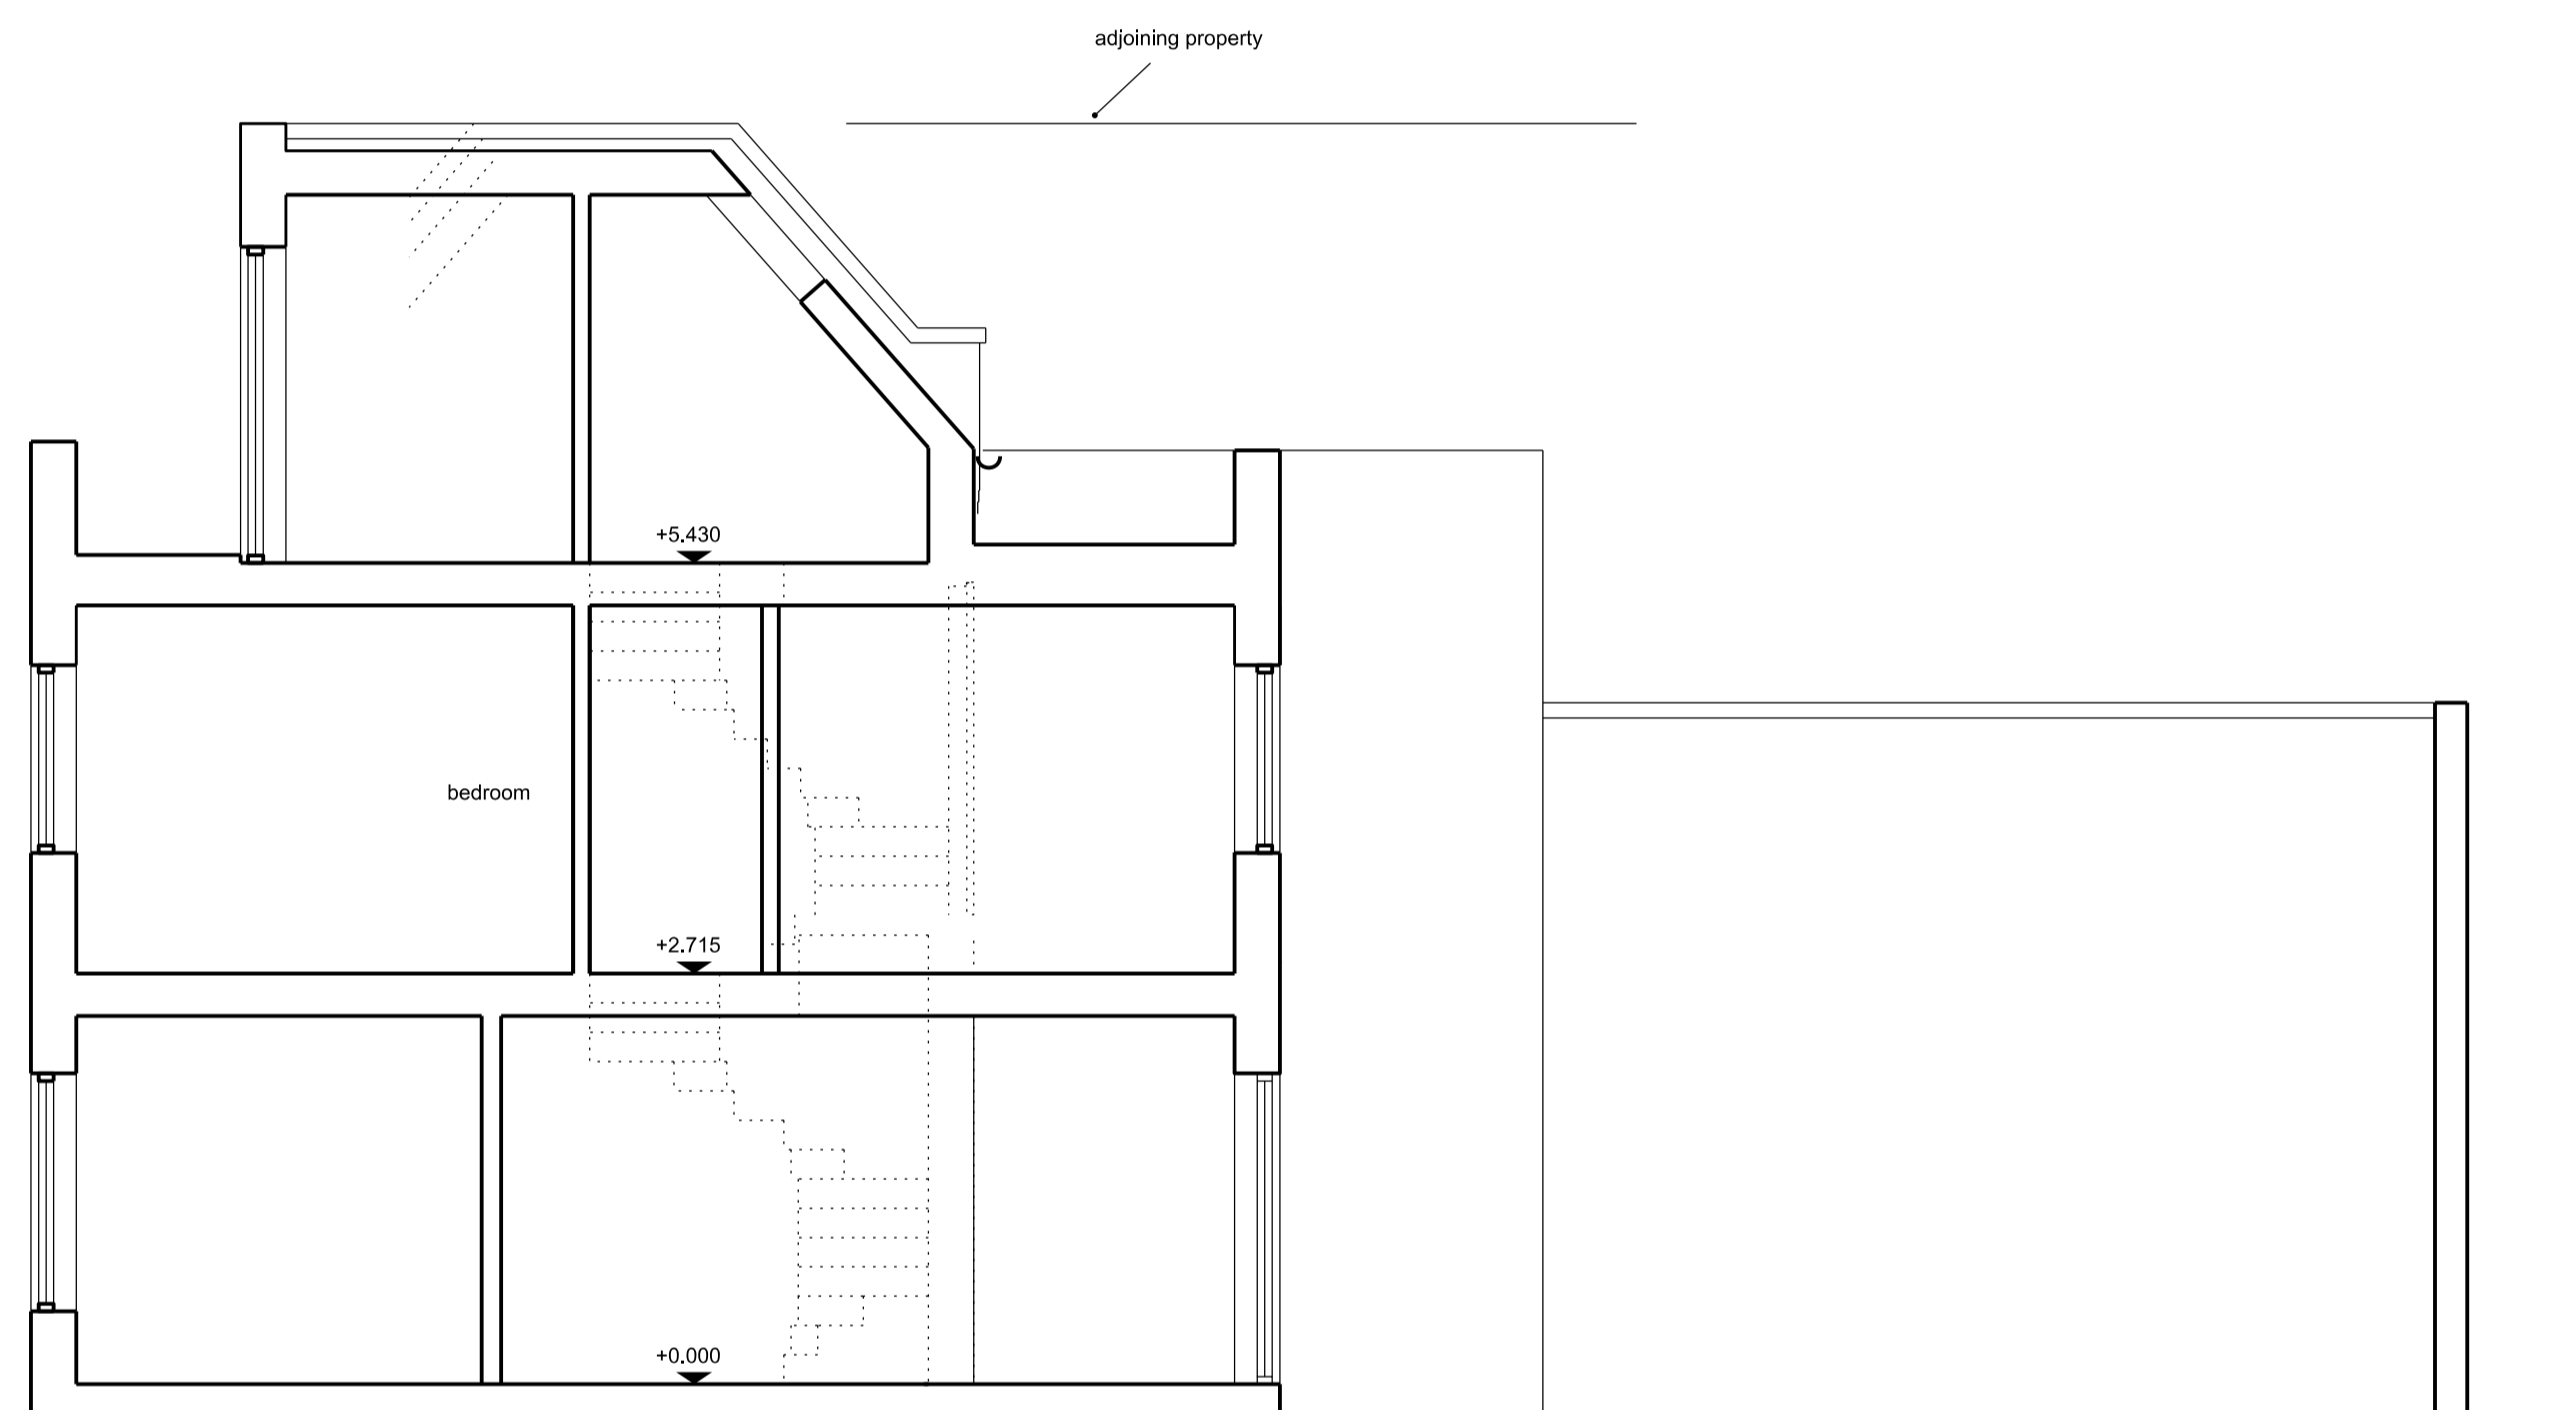

SECTION S1

SECTION S2

LEGEND
[Symbol] demolition
[Symbol] existing walls
[Symbol] new walls
Drainage, ventilation, fire protection and heating to check!

This general arrangement plan is for reference only and subject to statutory approvals, i.e. planning, party wall award and building control

no. drawn date scale status title client project

© ALL COPYRIGHTS RESERVED

House extension
1 Hamilton Place
London N19 4RY
Belinda Rhodes
1 Hamilton Place
London N19 4RY
Sections
as existing

planning only	
	1:100 @A3 1:50 @A1
	19.12.2017
	mhamm
HAP_E03	

spaceAgent
Architects and Designers mail@spaceagent.com
London-Heidelberg-Barcelona-Brussels spaceagent.com
spaceAgent Architects Ltd is a RIBA Chartered Practice