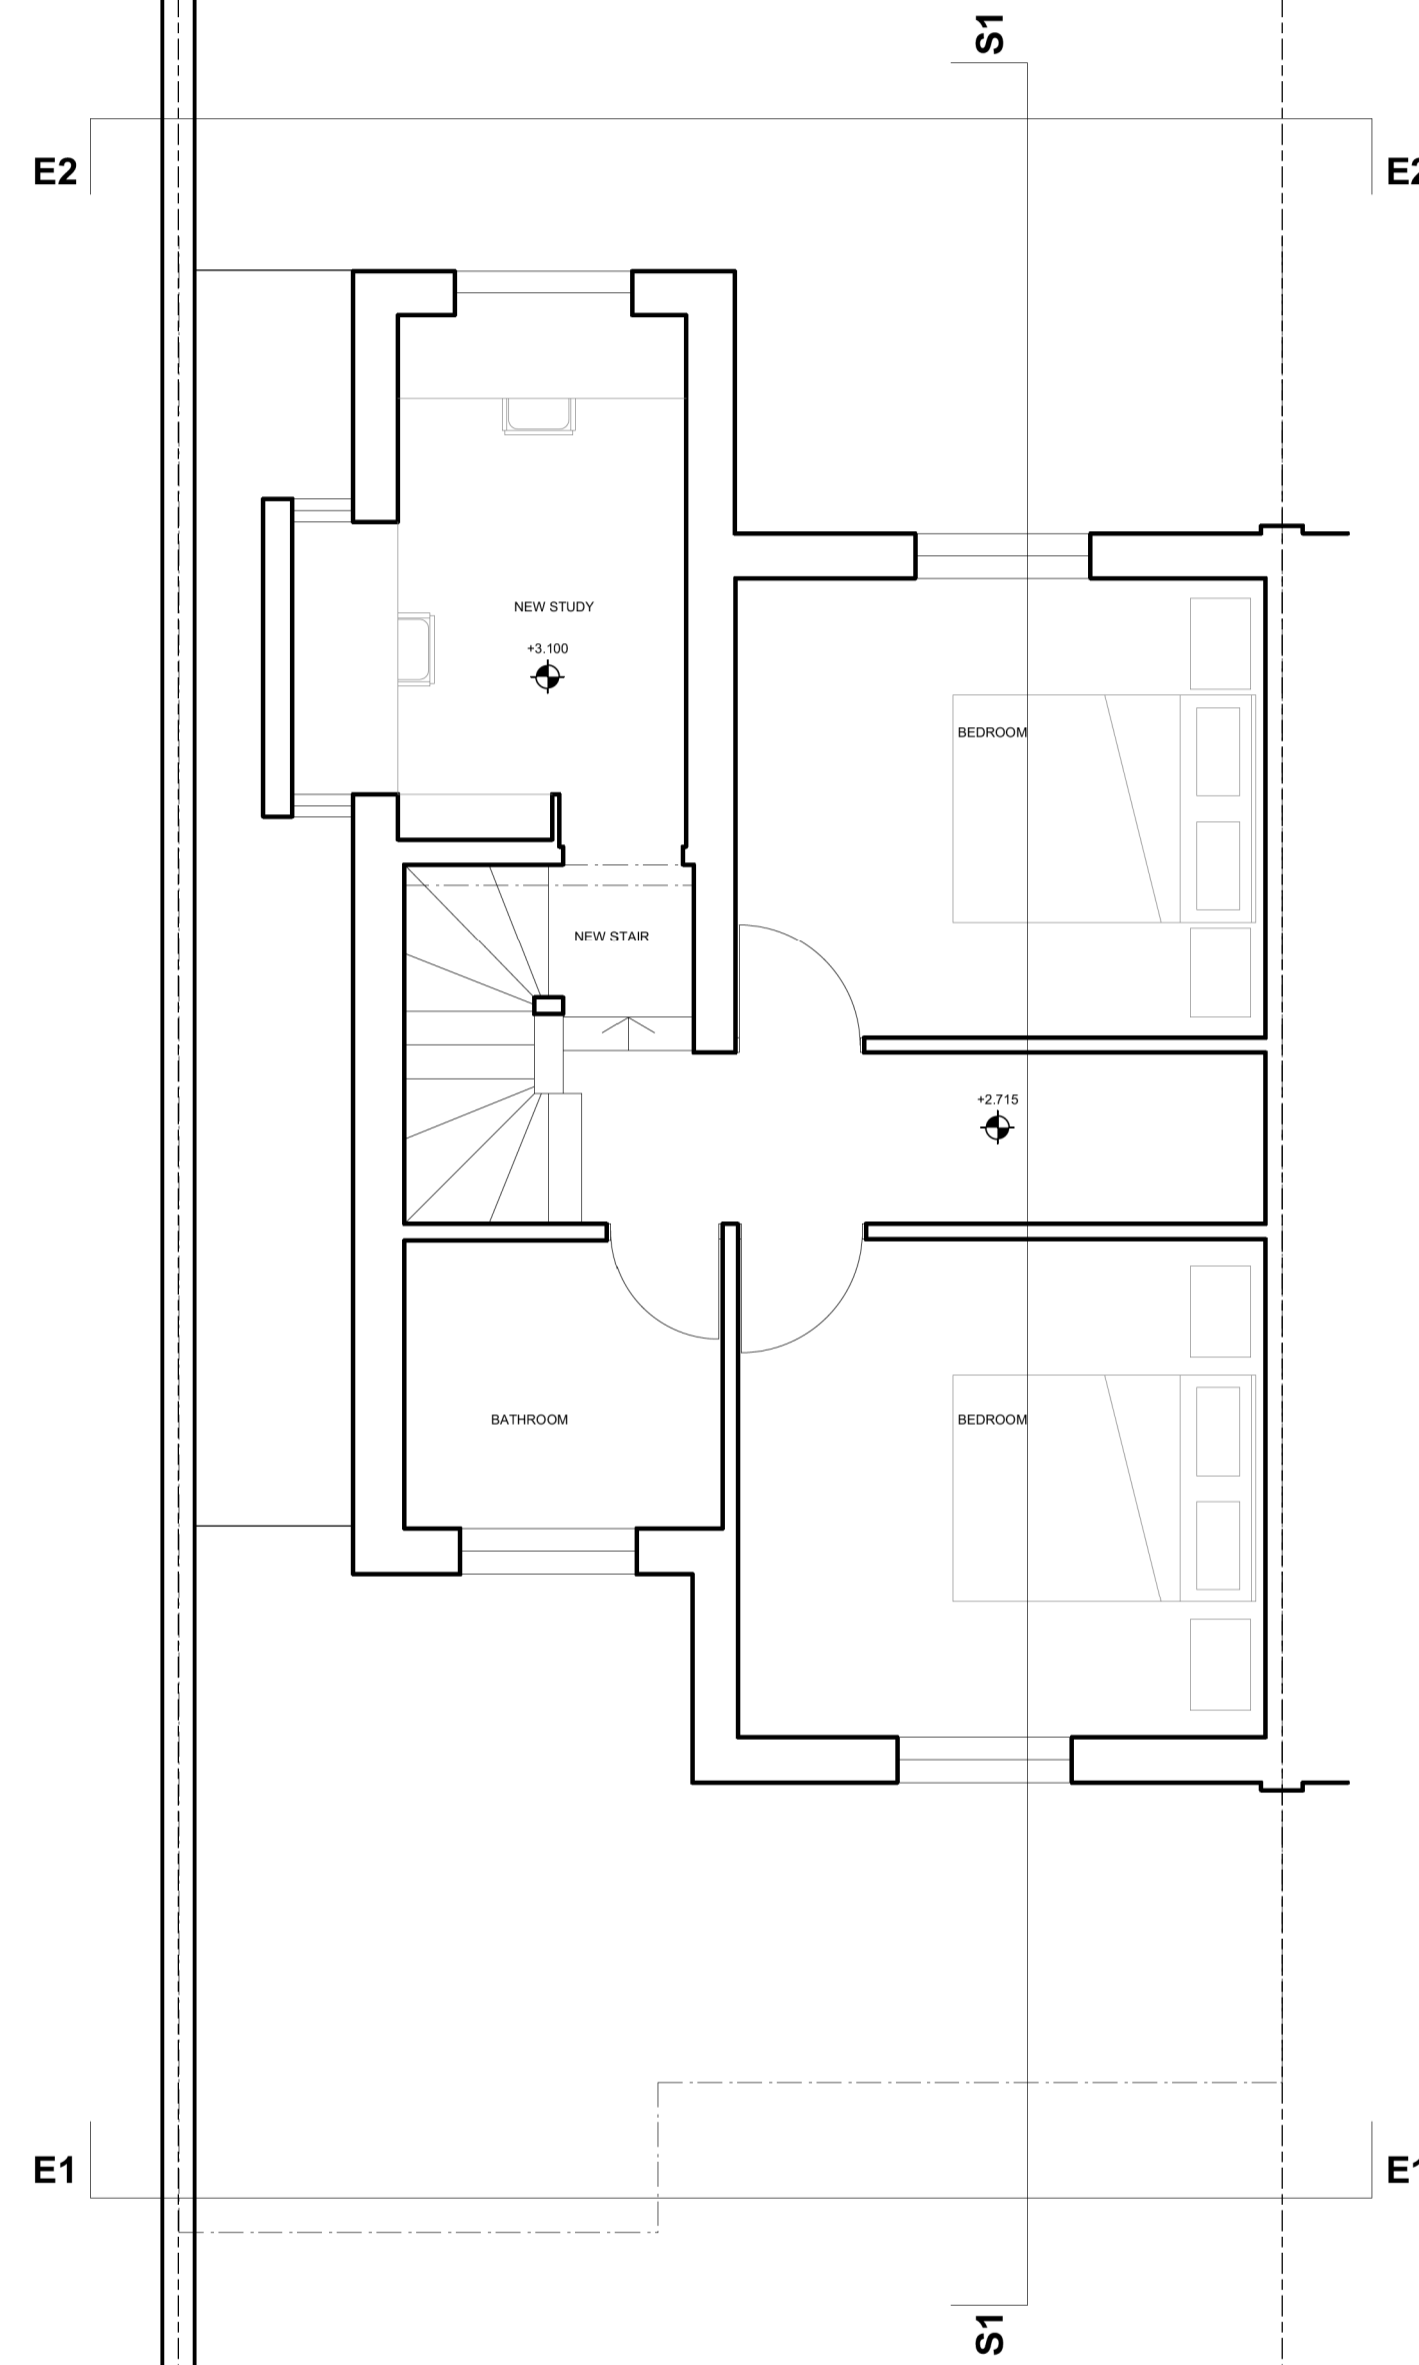

GROUND FLOOR

FIRST FLOOR

no. drawn date scale status

ALL DIMENSIONS TO BE CHECKED ON SITE

m 0

© ALL COPYRIGHTS RESERVED

project client title

LEGEND

Belinda Rhodes  
 1 Hamilton Place  
 London N19 4RY

Plans  
 as existing

planning only	
1:100 @A3	1:50 @A1
19.12.2017	
mhamm	

HAP\_E01

FRONT ELEVATION

REAR ELEVATION

LEGEND  
 [Symbol] demolition  
 [Symbol] existing walls  
 [Symbol] new walls  
 Drainage, ventilation, fire protection and heating to check!  
 This general arrangement plan is for reference only and subject to statutory approvals, i.e. planning, party wall award and building control