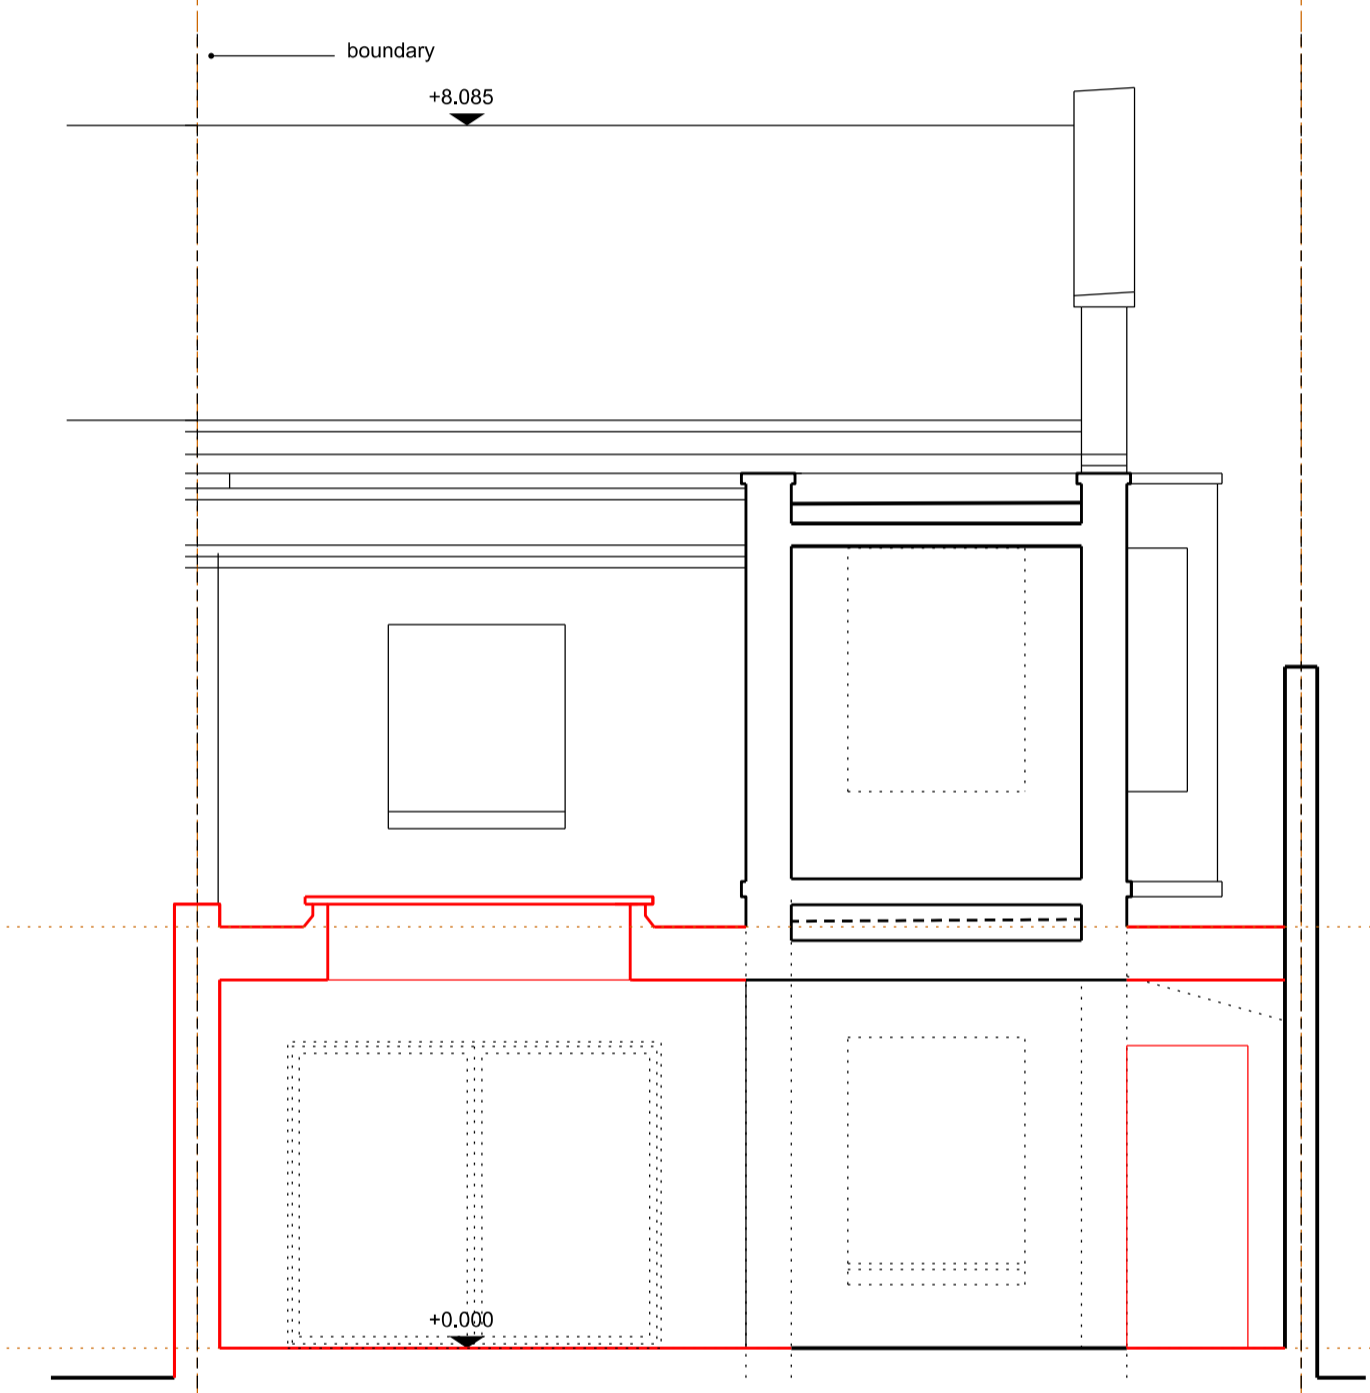

SECTION S2

spaceAgent
Architects and Designers mail@spaceagent.com
London-Heidelberg-Barcelona-Brussels spaceagent.com
spaceAgent Architects Ltd is a RIBA Chartered Practice

House extension
1 Hamilton Place
London N19 4RY

Belinda Rhodes
1 Hamilton Place
London N19 4RY

Sections
as proposed

planning only	
	1:100 @A3 1:50 @A1
	15.12.2017
	mhamm

HAP_P03f