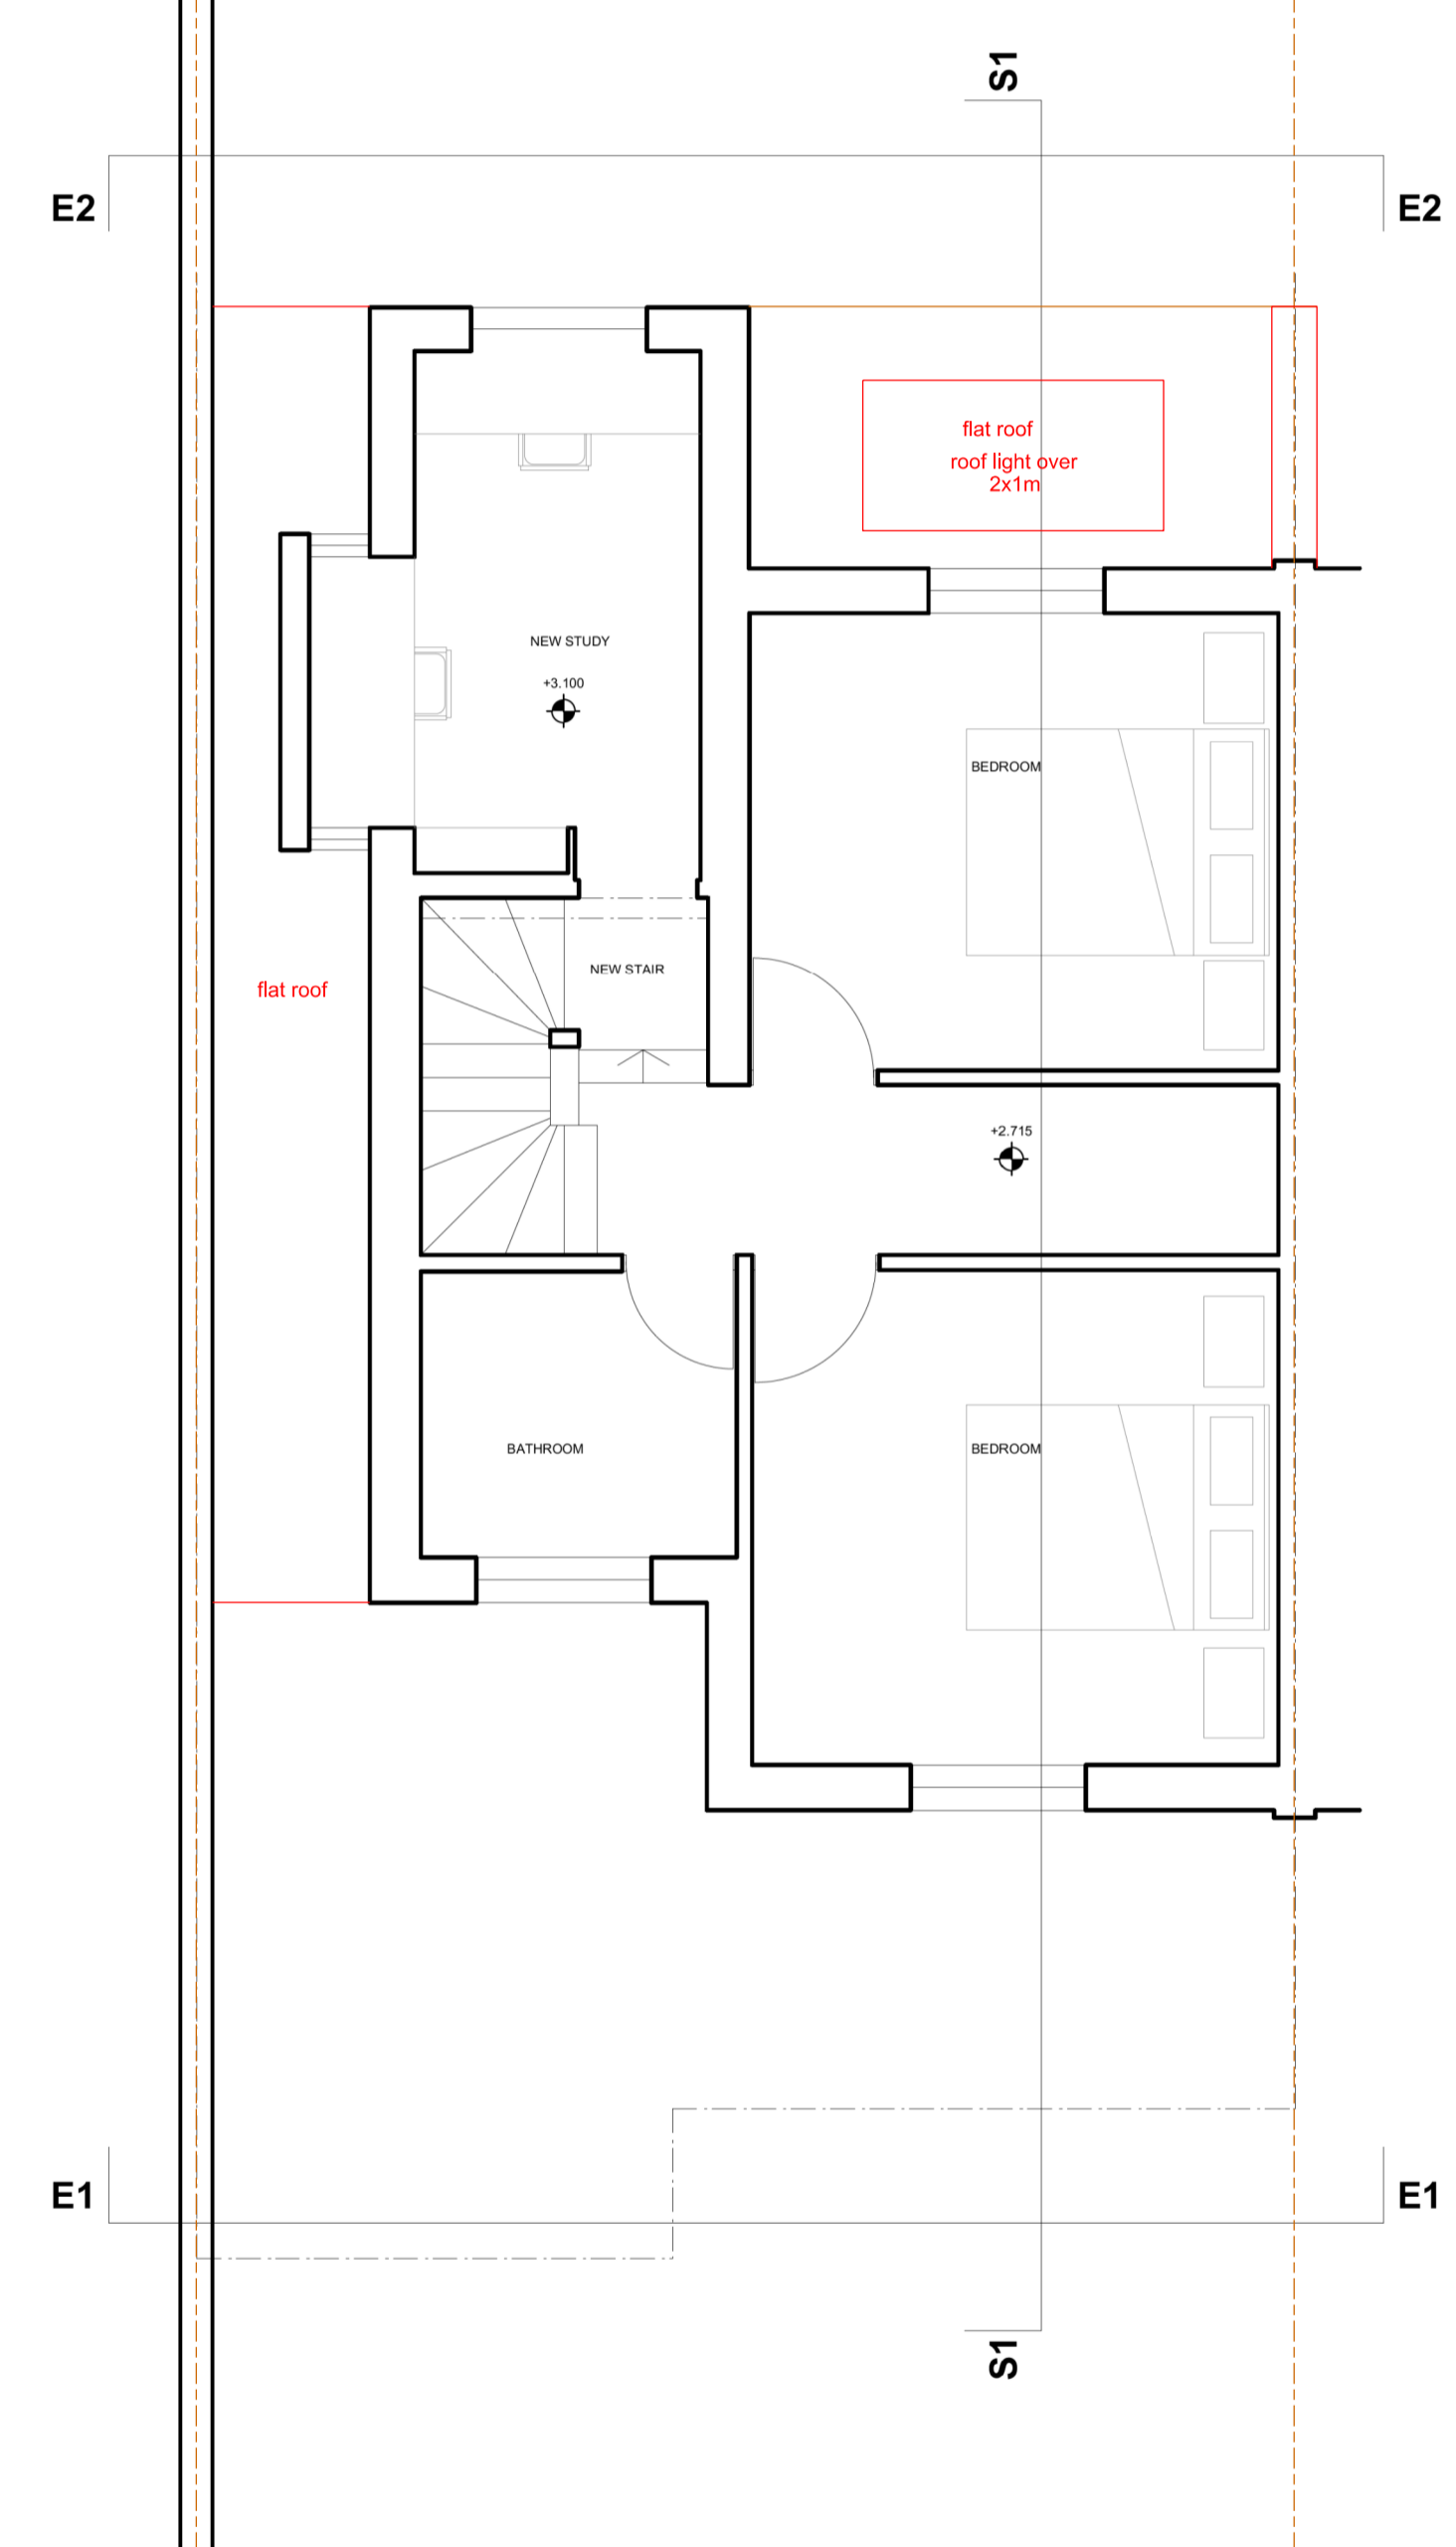

GROUND FLOOR

FIRST FLOOR

LEGEND

- demolition
- existing walls
- new walls

Drainage, ventilation, fire protection and heating to check!

This general arrangement plan is for reference only and subject to statutory approvals, i.e. planning, party wall award and building control

no. drawn date scale status

© ALL COPYRIGHTS RESERVED

project House extension
1 Hamilton Place
London N19 4RY

client Belinda Rhodes
1 Hamilton Place
London N19 4RY

title Plans
as proposed

planning only	
	1:100 @A3 1:50 @A1
	15.12.2017
	mhamm
HAP_P01f	