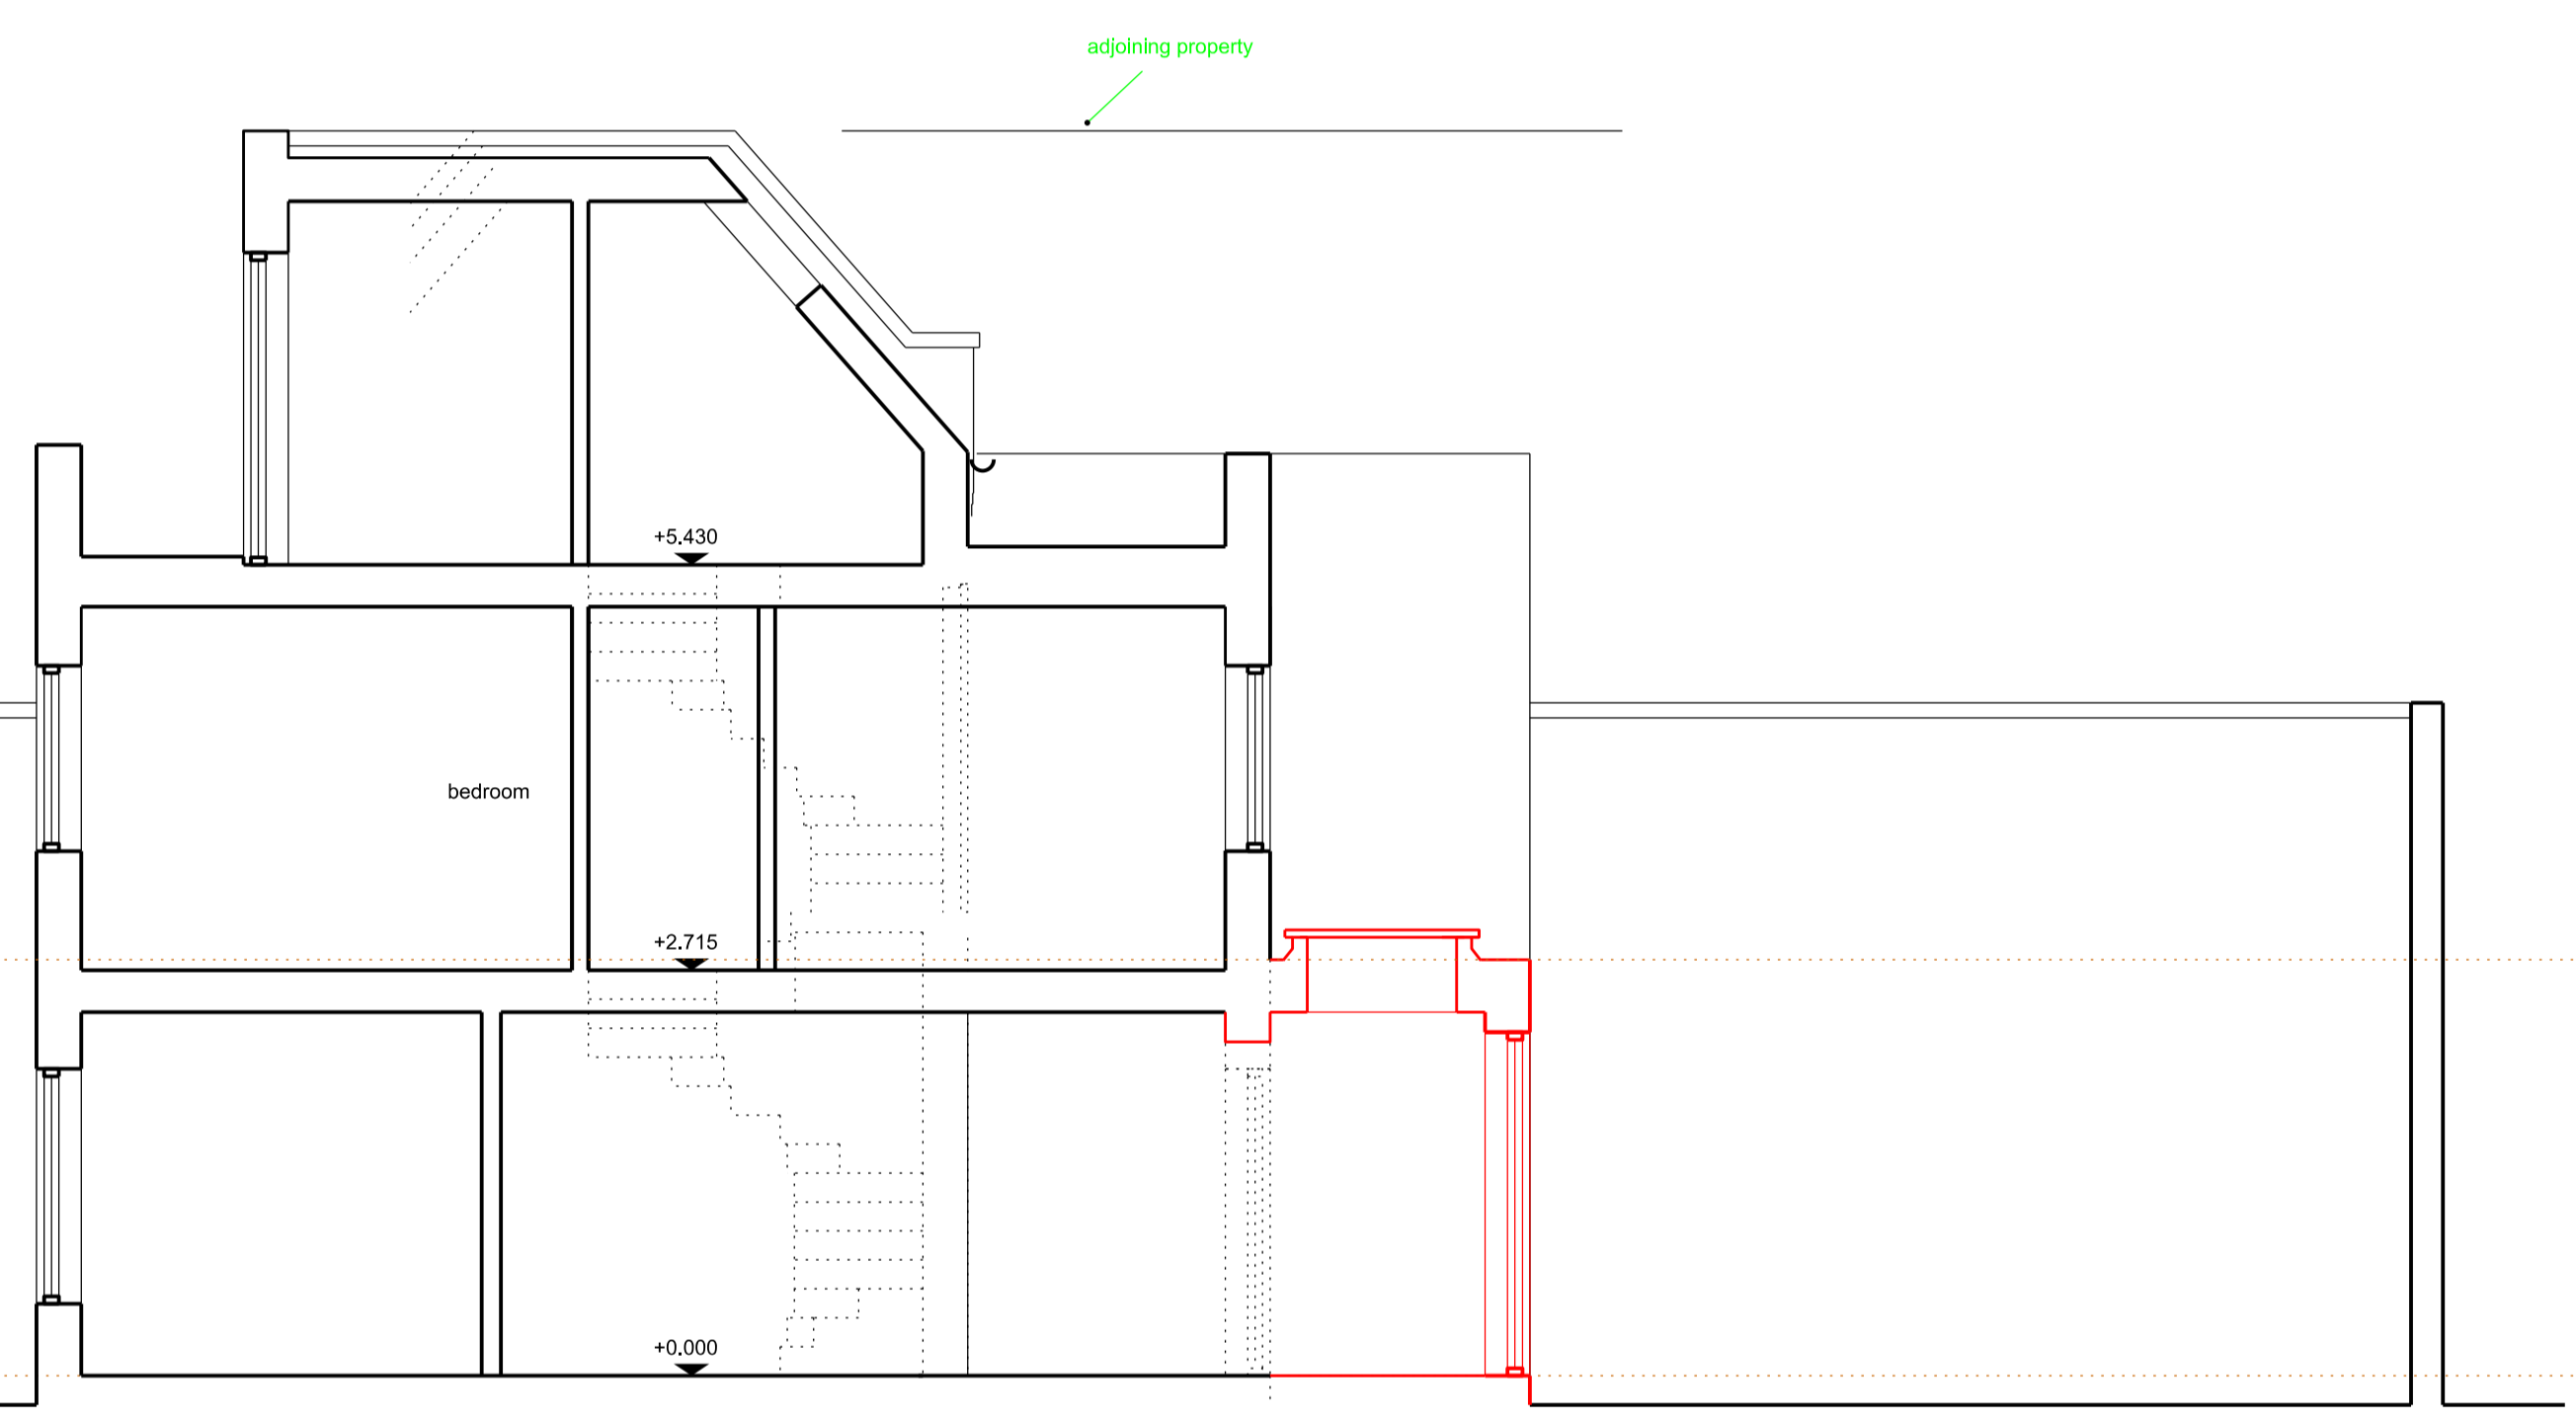

Belinda Rhodes
 1 Hamilton Place
 London N19 4RY

Elevations
 as proposed

planning only	
	1:100 @A3 1:50 @A1
	15.12.2017
	mhamm

HAP_P02f

LEGEND
 [white box] demolition
 [grey box] existing walls
 [red box] new walls
 Drainage, ventilation, fire protection and heating to check!

This general arrangement plan is for reference only and subject to statutory approvals, i.e. planning, party wall award and building control

no. drawn date scale status title client project © ALL COPYRIGHTS RESERVED m/0 1 2 3 4 5 ALL DIMENSIONS TO BE CHECKED ON SITE