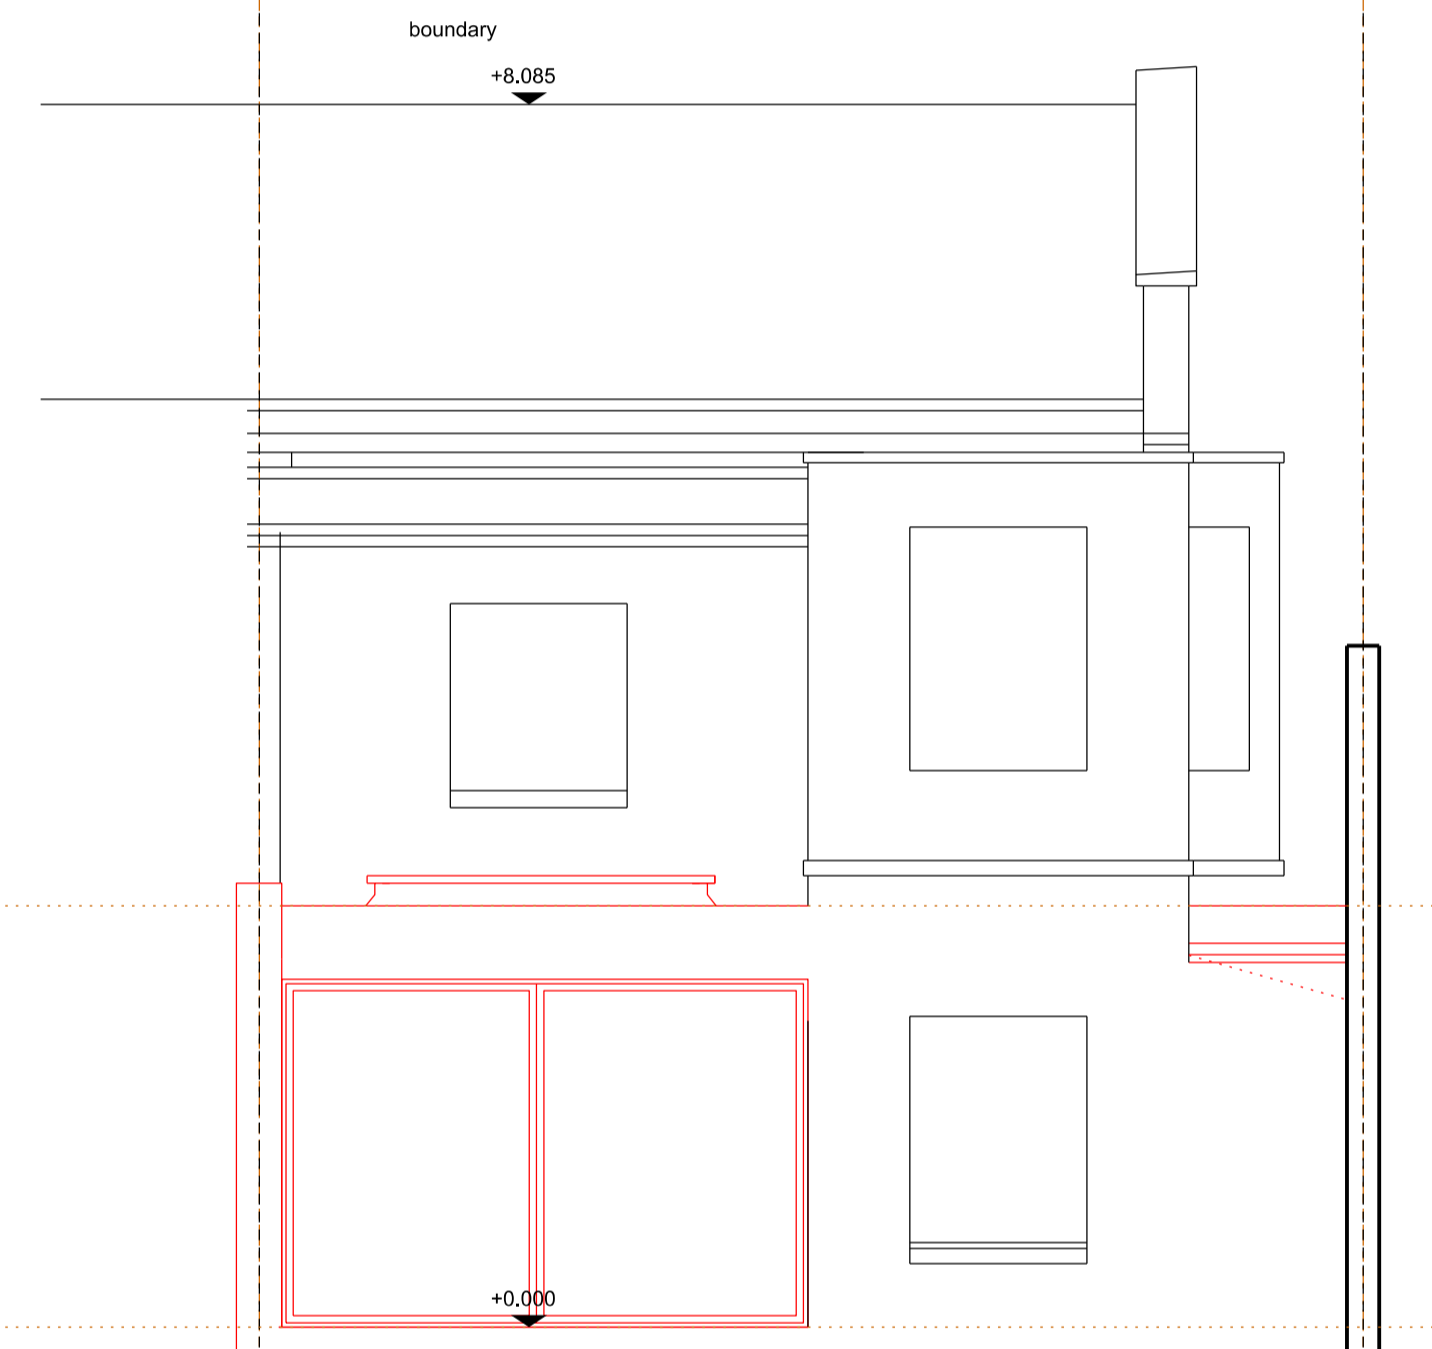

REAR ELEVATION

LEGEND
[white box] demolition
[grey box] existing walls
[red box] new walls
Drainage, ventilation, fire protection and heating to check!

This general arrangement plan is for reference only and subject to statutory approvals, i.e. planning, party wall award and building control

no. drawn date scale status title client project

© ALL COPYRIGHTS RESERVED

spaceAgent
Architects and Designers mail@spaceagent.com
London-Heidelberg-Barcelona-Brussels spaceagent.com
spaceAgent Architects Ltd is a RIBA Chartered Practice

House extension
1 Hamilton Place
London N19 4RY

Belinda Rhodes
1 Hamilton Place
London N19 4RY

Elevations
as proposed

planning only	
	1:100 @A3 1:50 @A1
	15.12.2017
	mhamm

HAP_P02f