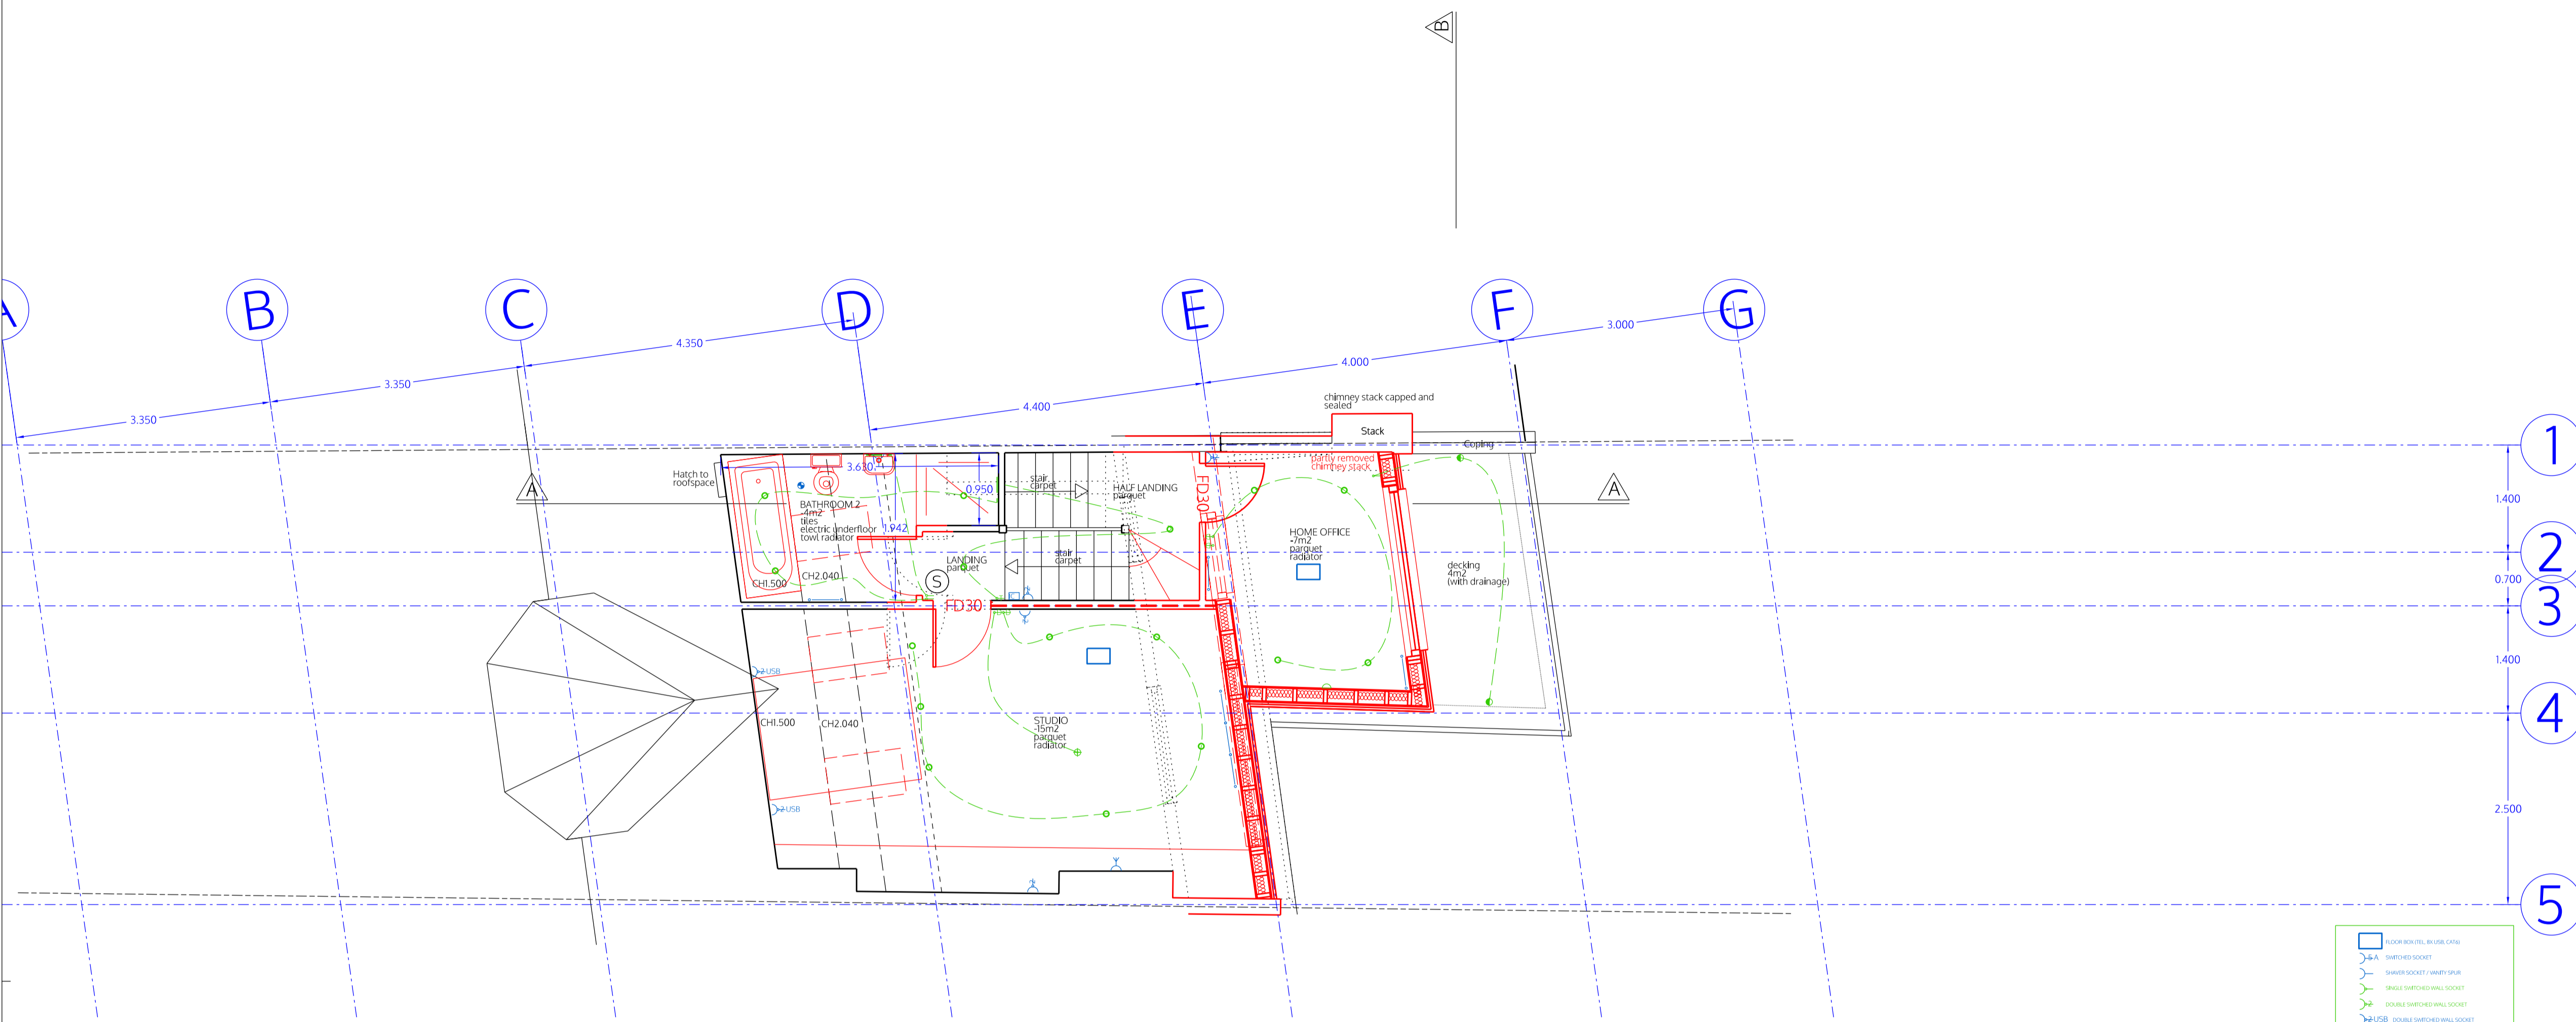

SECOND FLOOR

1. LEGEND
2. ⊕ heat detector
   - ⊙ smoke detector
   - ⊕ fire alarm bell
   - FD30 fire door 30min

Drainage, ventilation, fire protection and heating to check!

This general arrangement plan is for reference only and subject to statutory approvals, i.e. party wall award and building control, structural engineer.

All plans to be read in conjunction with related documentation. All discrepancies to be notified to the design team.

no. drawn date scale status title client project © ALL COPYRIGHTS RESERVED m10 1 2 3 4 5 ALL DIMENSIONS TO BE CHECKED ON SITE

spaceAgent
Architects and Designers mail@spaceagent.com
London-Heidelberg-Barcelona-Brussels spaceagent.com
spaceAgent Architects Ltd is a RIBA Chartered Practice

Extension of family home
96 Hillfield Road
London NW6 1QA

Dr Papadakis / Dr Kaur-Papadakis
96 Hillfield Road
London NW6 1QA

Second floor plan
as proposed

contract	
	1:100 @A3 1:50 @A1
	21.3.2018
	mhamm
HFR_P04k1