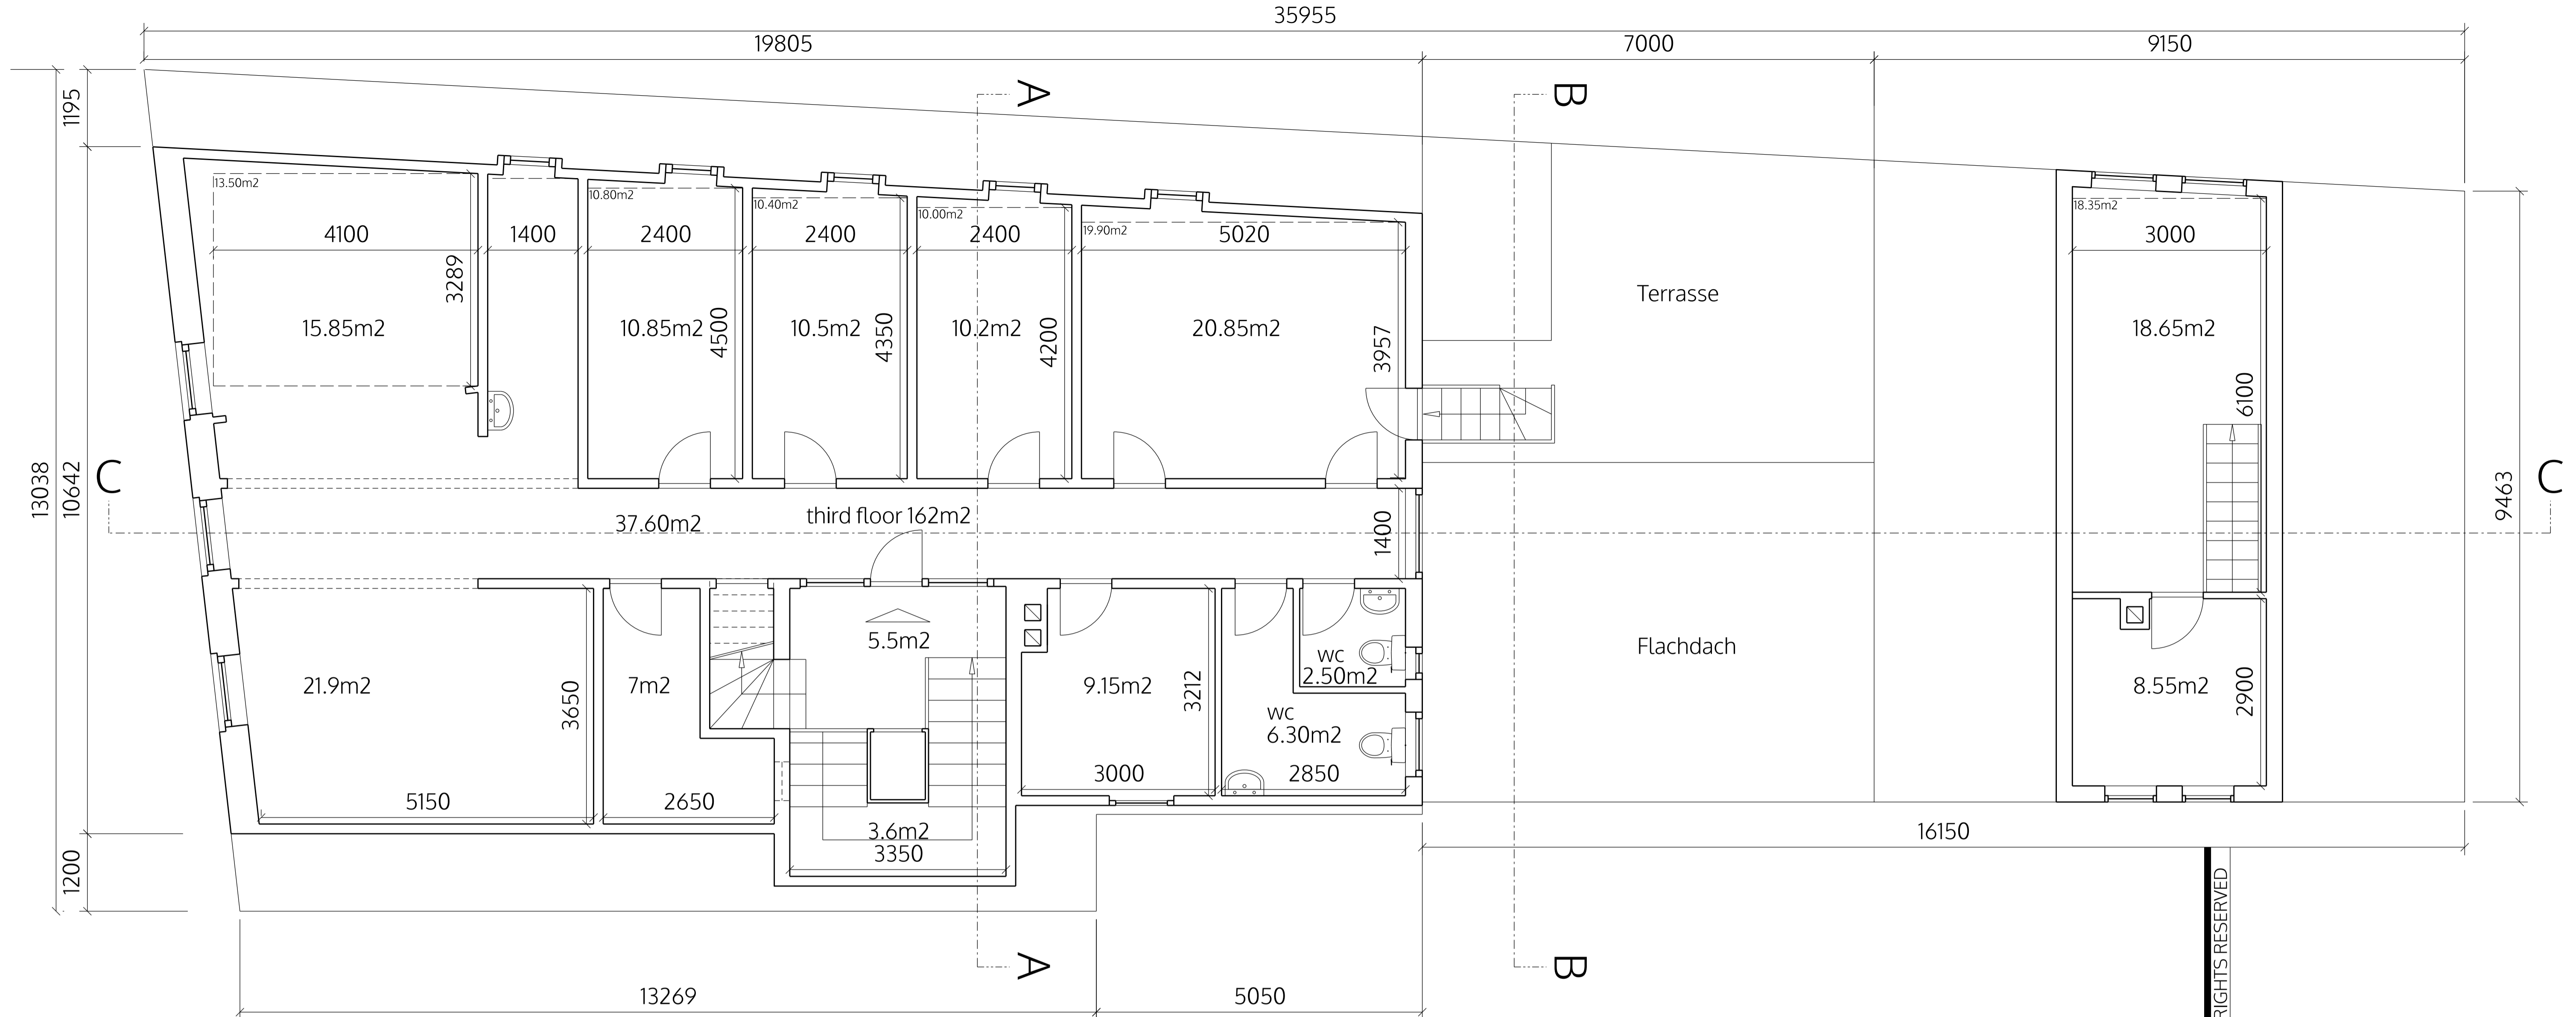

RAT_E03e

3. Obergeschoss _ plan

m 0 1 2 3 4 5 ALL DIMENSIONS TO BE CHECKED ON SITE

no. drawn date scale status title client project

© ALL COPYRIGHTS RESERVED

spaceAgent

Architects and Designers mail@spaceagent.com
 London-Heidelberg-Barcelona-Brussels spaceagent.com
 spaceAgent Architects Ltd is a RIBA Chartered Practice