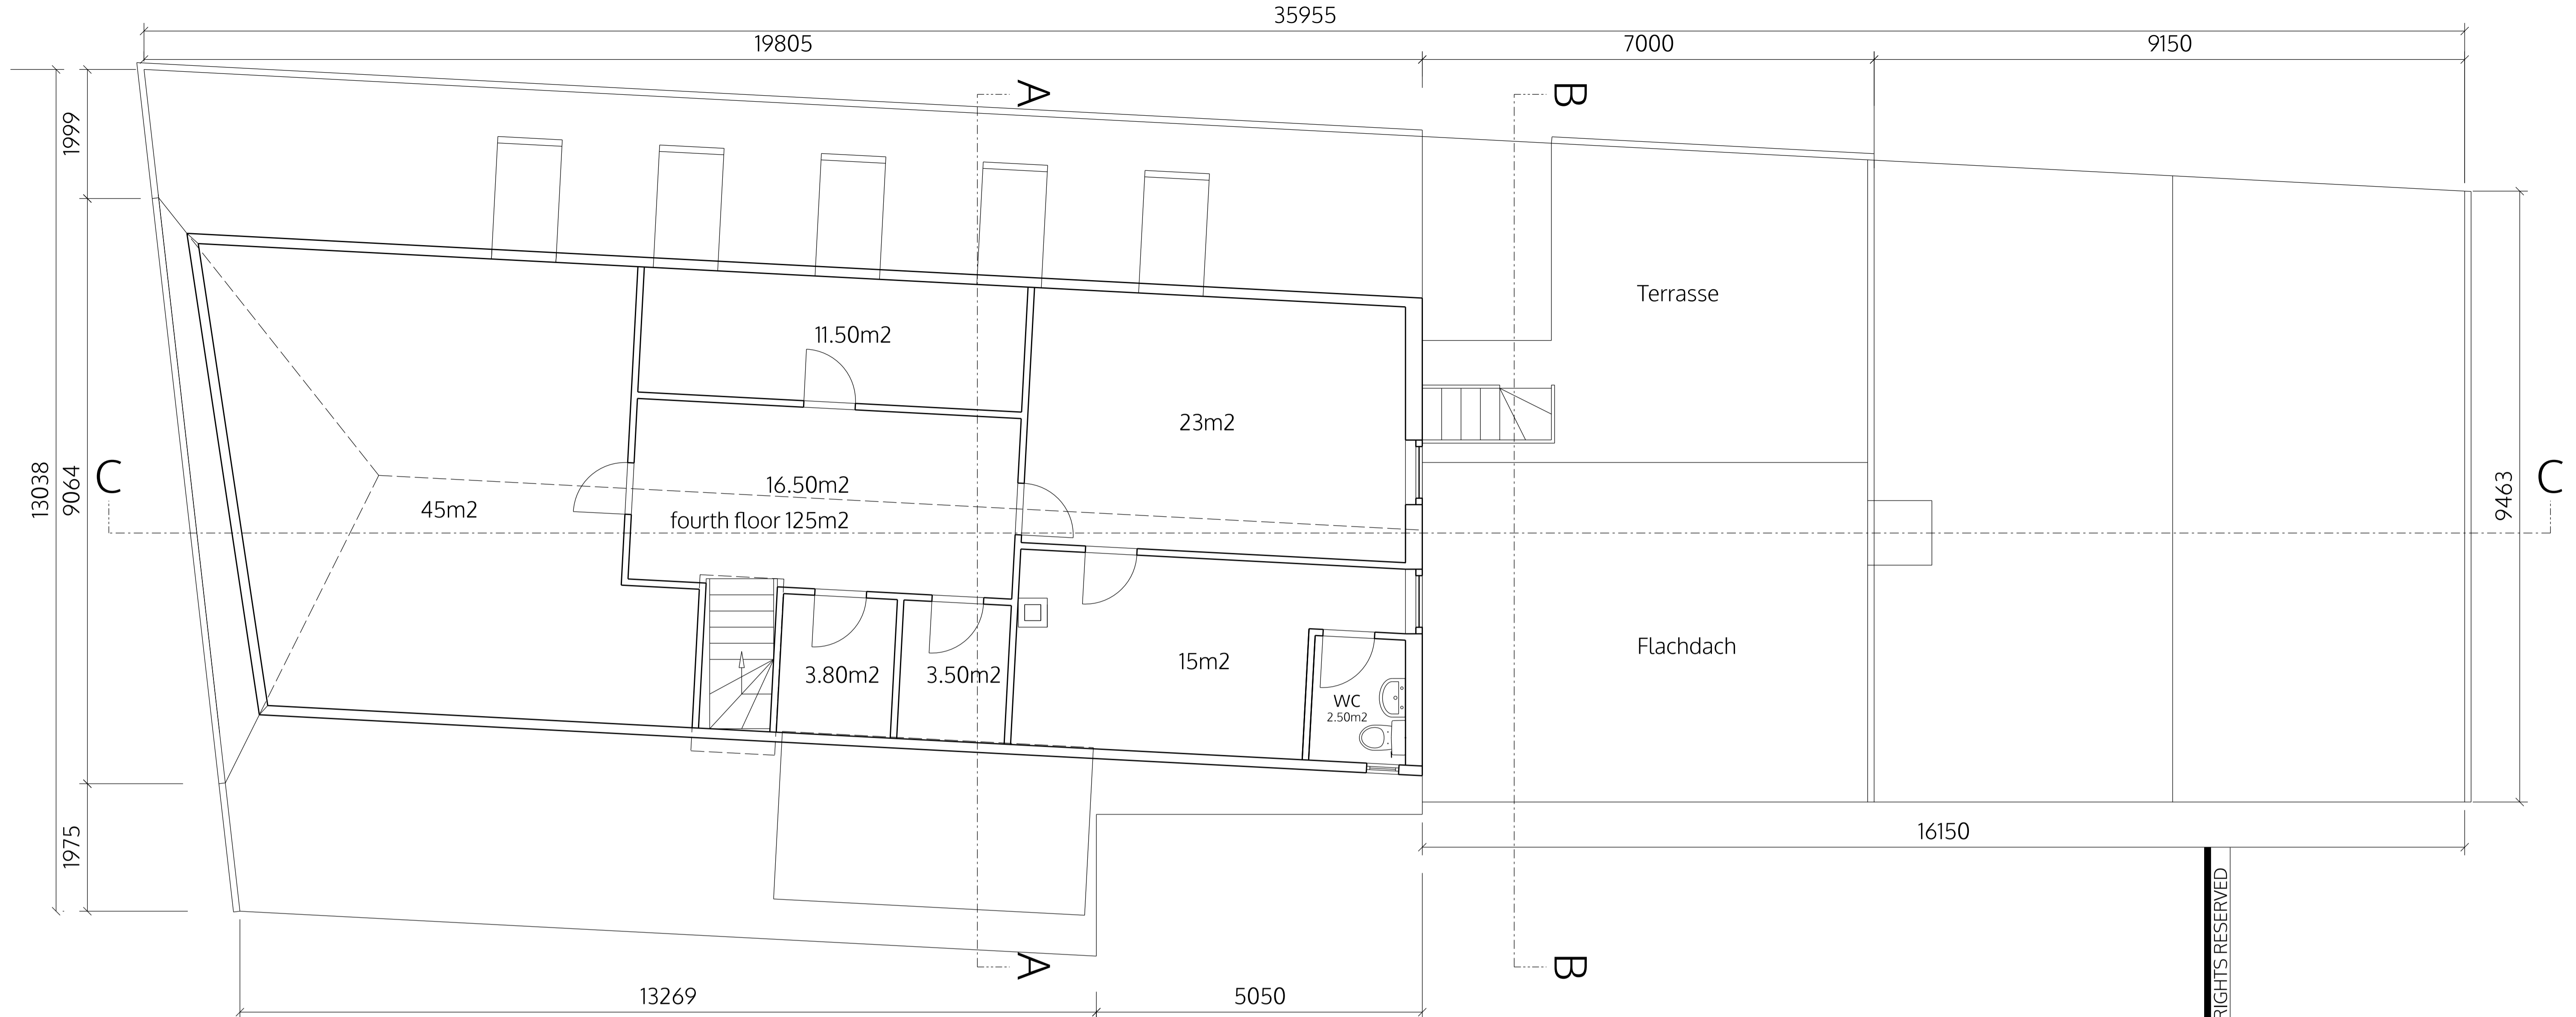

RAT_E05e

4. Obergeschoss _ plan

m 0 1 2 3 4 5 ALL DIMENSIONS TO BE CHECKED ON SITE

no. drawn date scale status title client project © ALL COPYRIGHTS RESERVED

spaceAgent

Architects and Designers mail@spaceagent.com
 London-Heidelberg-Barcelona-Brussels spaceagent.com
 spaceAgent Architects Ltd is a RIBA Chartered Practice