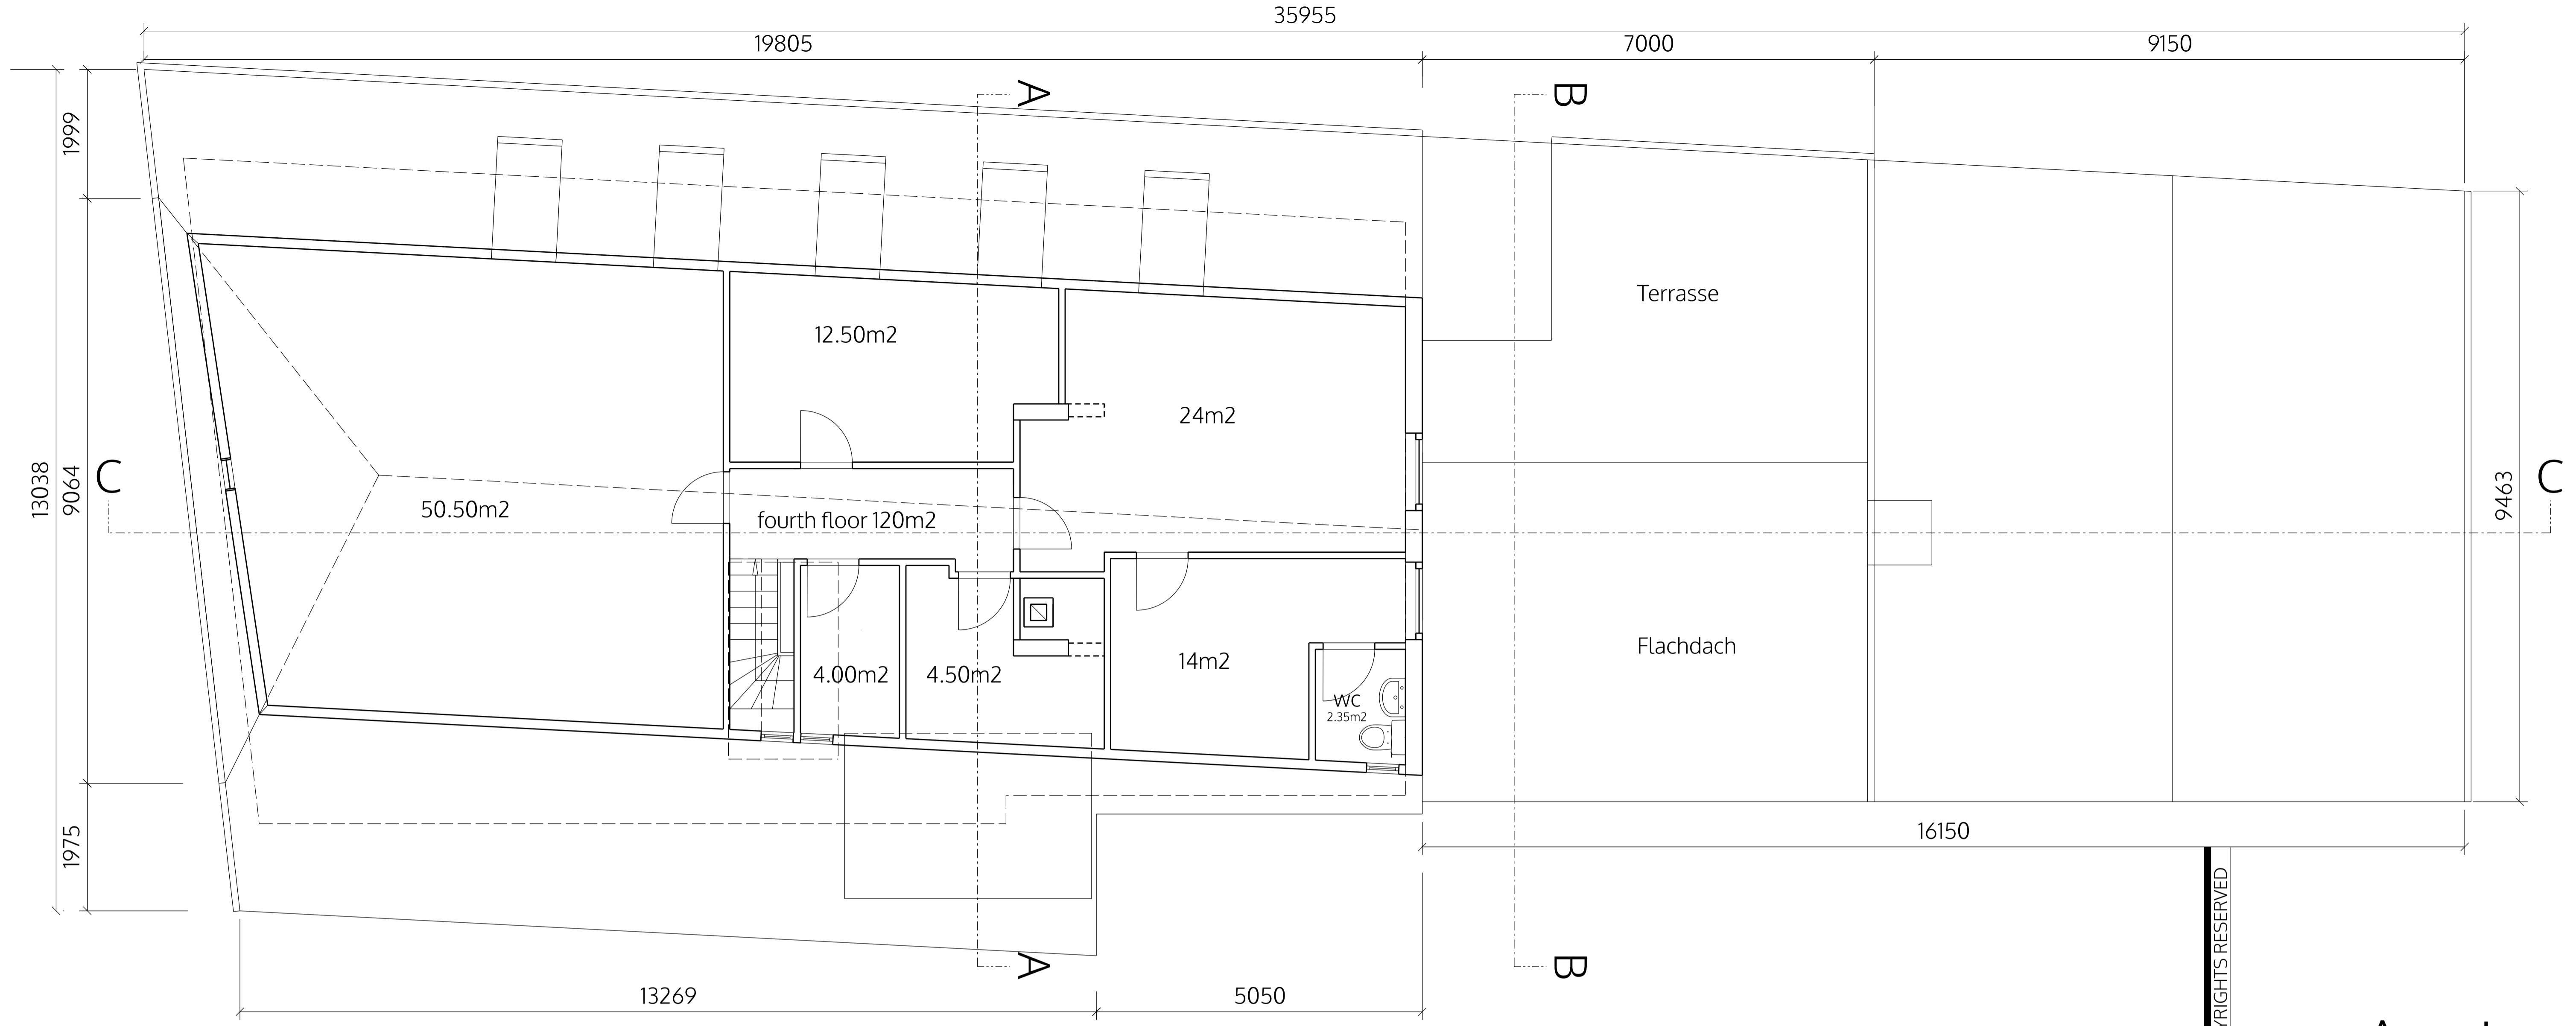

client: BAWOAG  
 Noeckerstrasse 37F  
 44879 Bochum

title: 3. Obergeschoss

no.	drawn	date	scale	status
			1:100 @A3	
			1:50 @A1	
		12.4.2018		
			mhamm	

**RAT\_P05c**

4. Obergeschoss \_ plan

m 0 1 2 3 4 5 ALL DIMENSIONS TO BE CHECKED ON SITE