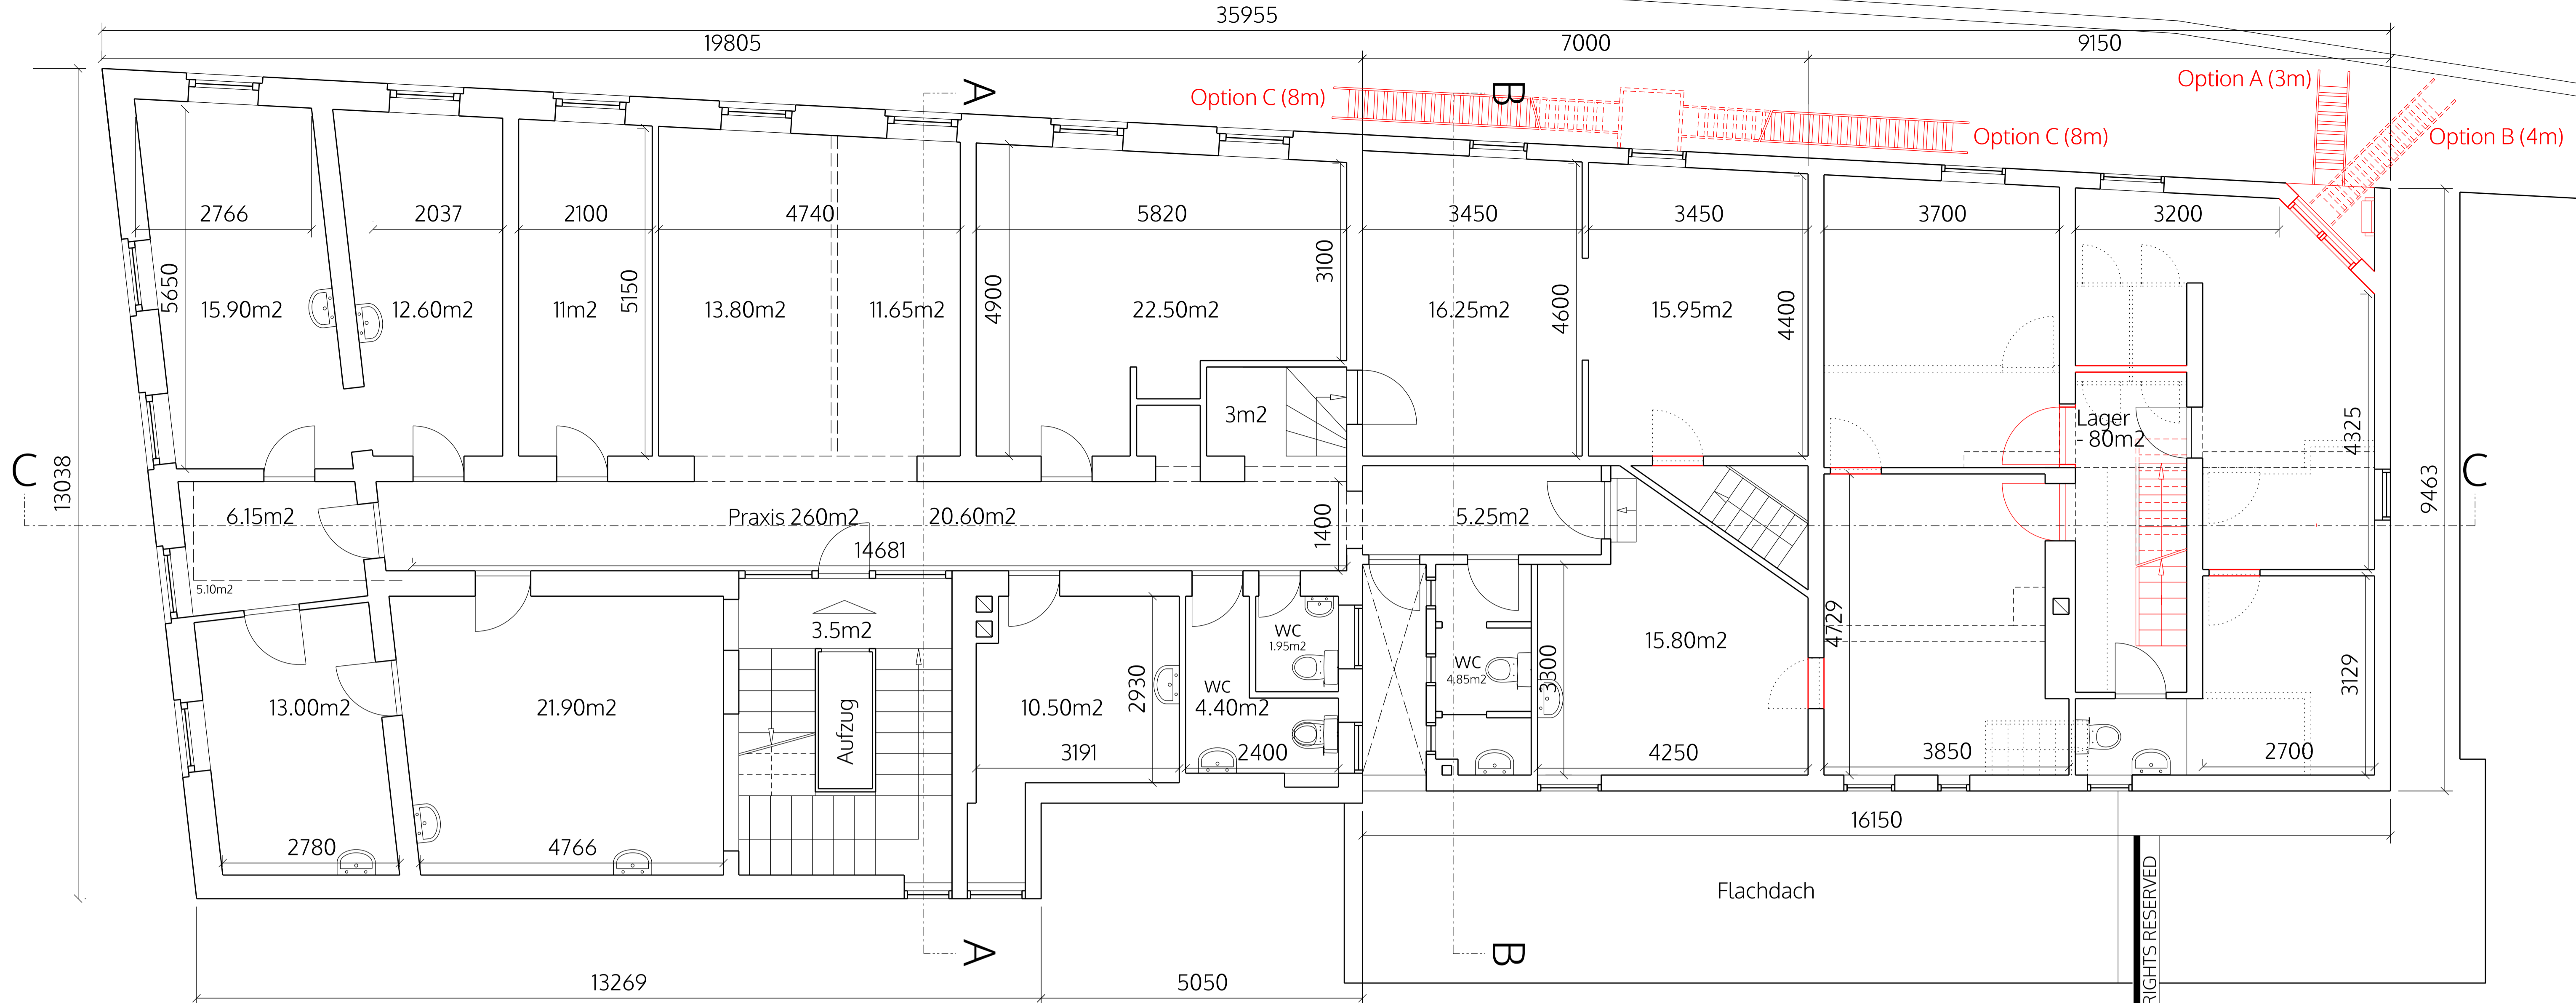

client: BAWOAG  
 Noeckerstrasse 37F  
 44879 Bochum

title: Erdgeschoss

no.	drawn	date	scale	status
			1:100 @A3	
			1:50 @A1	
		12.4.2018		
			mhamm	

RAT\_P02c

1. Obergeschoss \_ plan

m 0 1 2 3 4 5 ALL DIMENSIONS TO BE CHECKED ON SITE