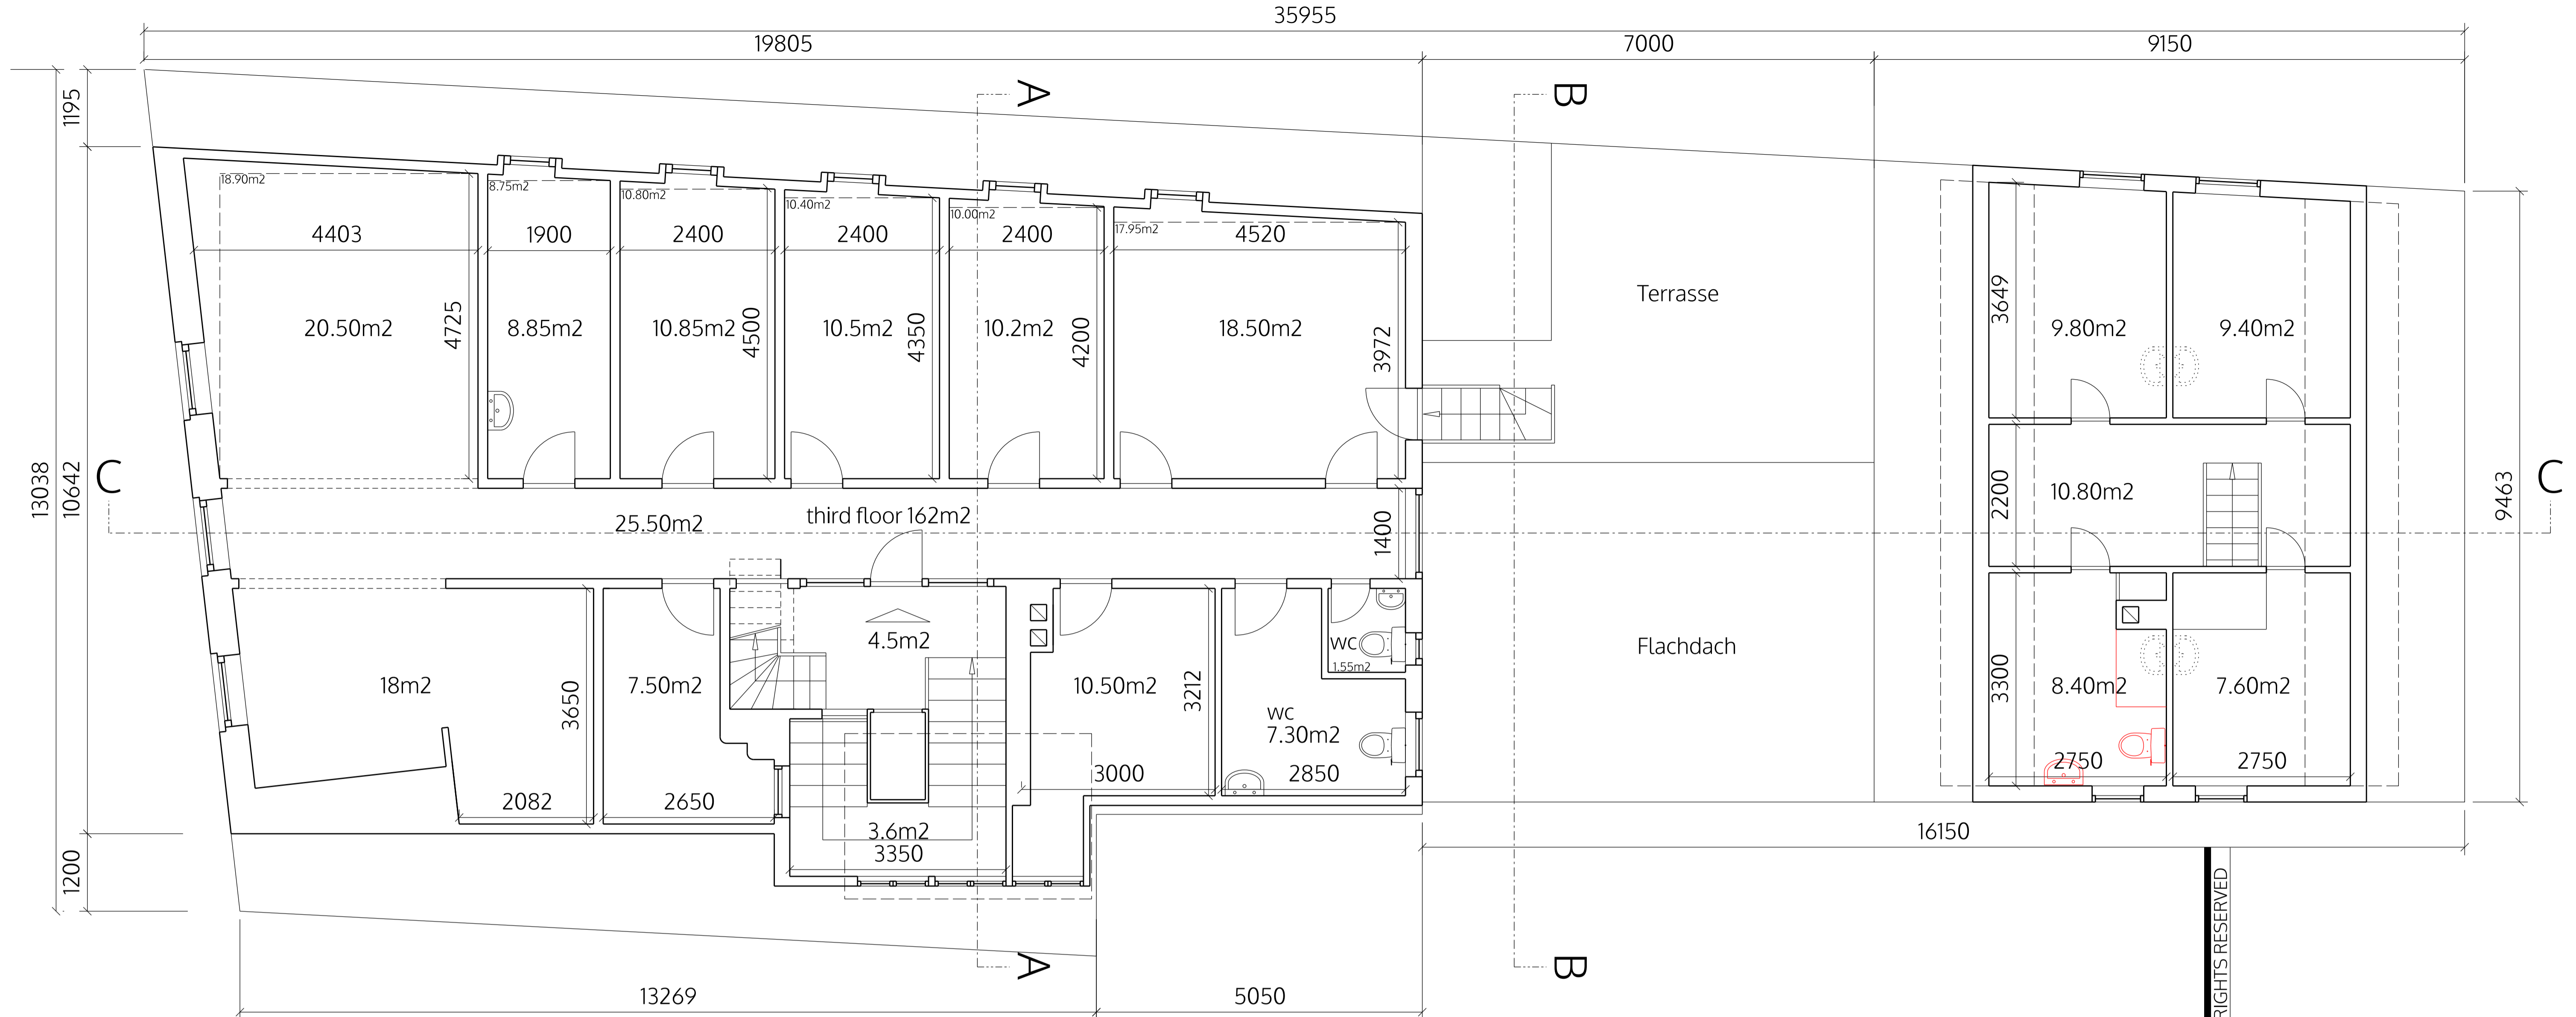

3. Obergeschoss _ plan

m 0 1 2 3 4 5 ALL DIMENSIONS TO BE CHECKED ON SITE

spaceAgent
Architects and Designers mail@spaceagent.com
London-Heidelberg-Barcelona-Brussels spaceagent.com
spaceAgent Architects Ltd is a RIBA Chartered Practice

project: Umnutzung
Rathausstrasse 3
59494 Soest

client: BAWOAG
Noeckerstrasse 37F
44879 Bochum

title: 3. Obergeschoss

no.	drawn	date	scale	status
			1:100 @A3	
			1:50 @A1	
		12.4.2018		
			mhamm	

RAT_P05c