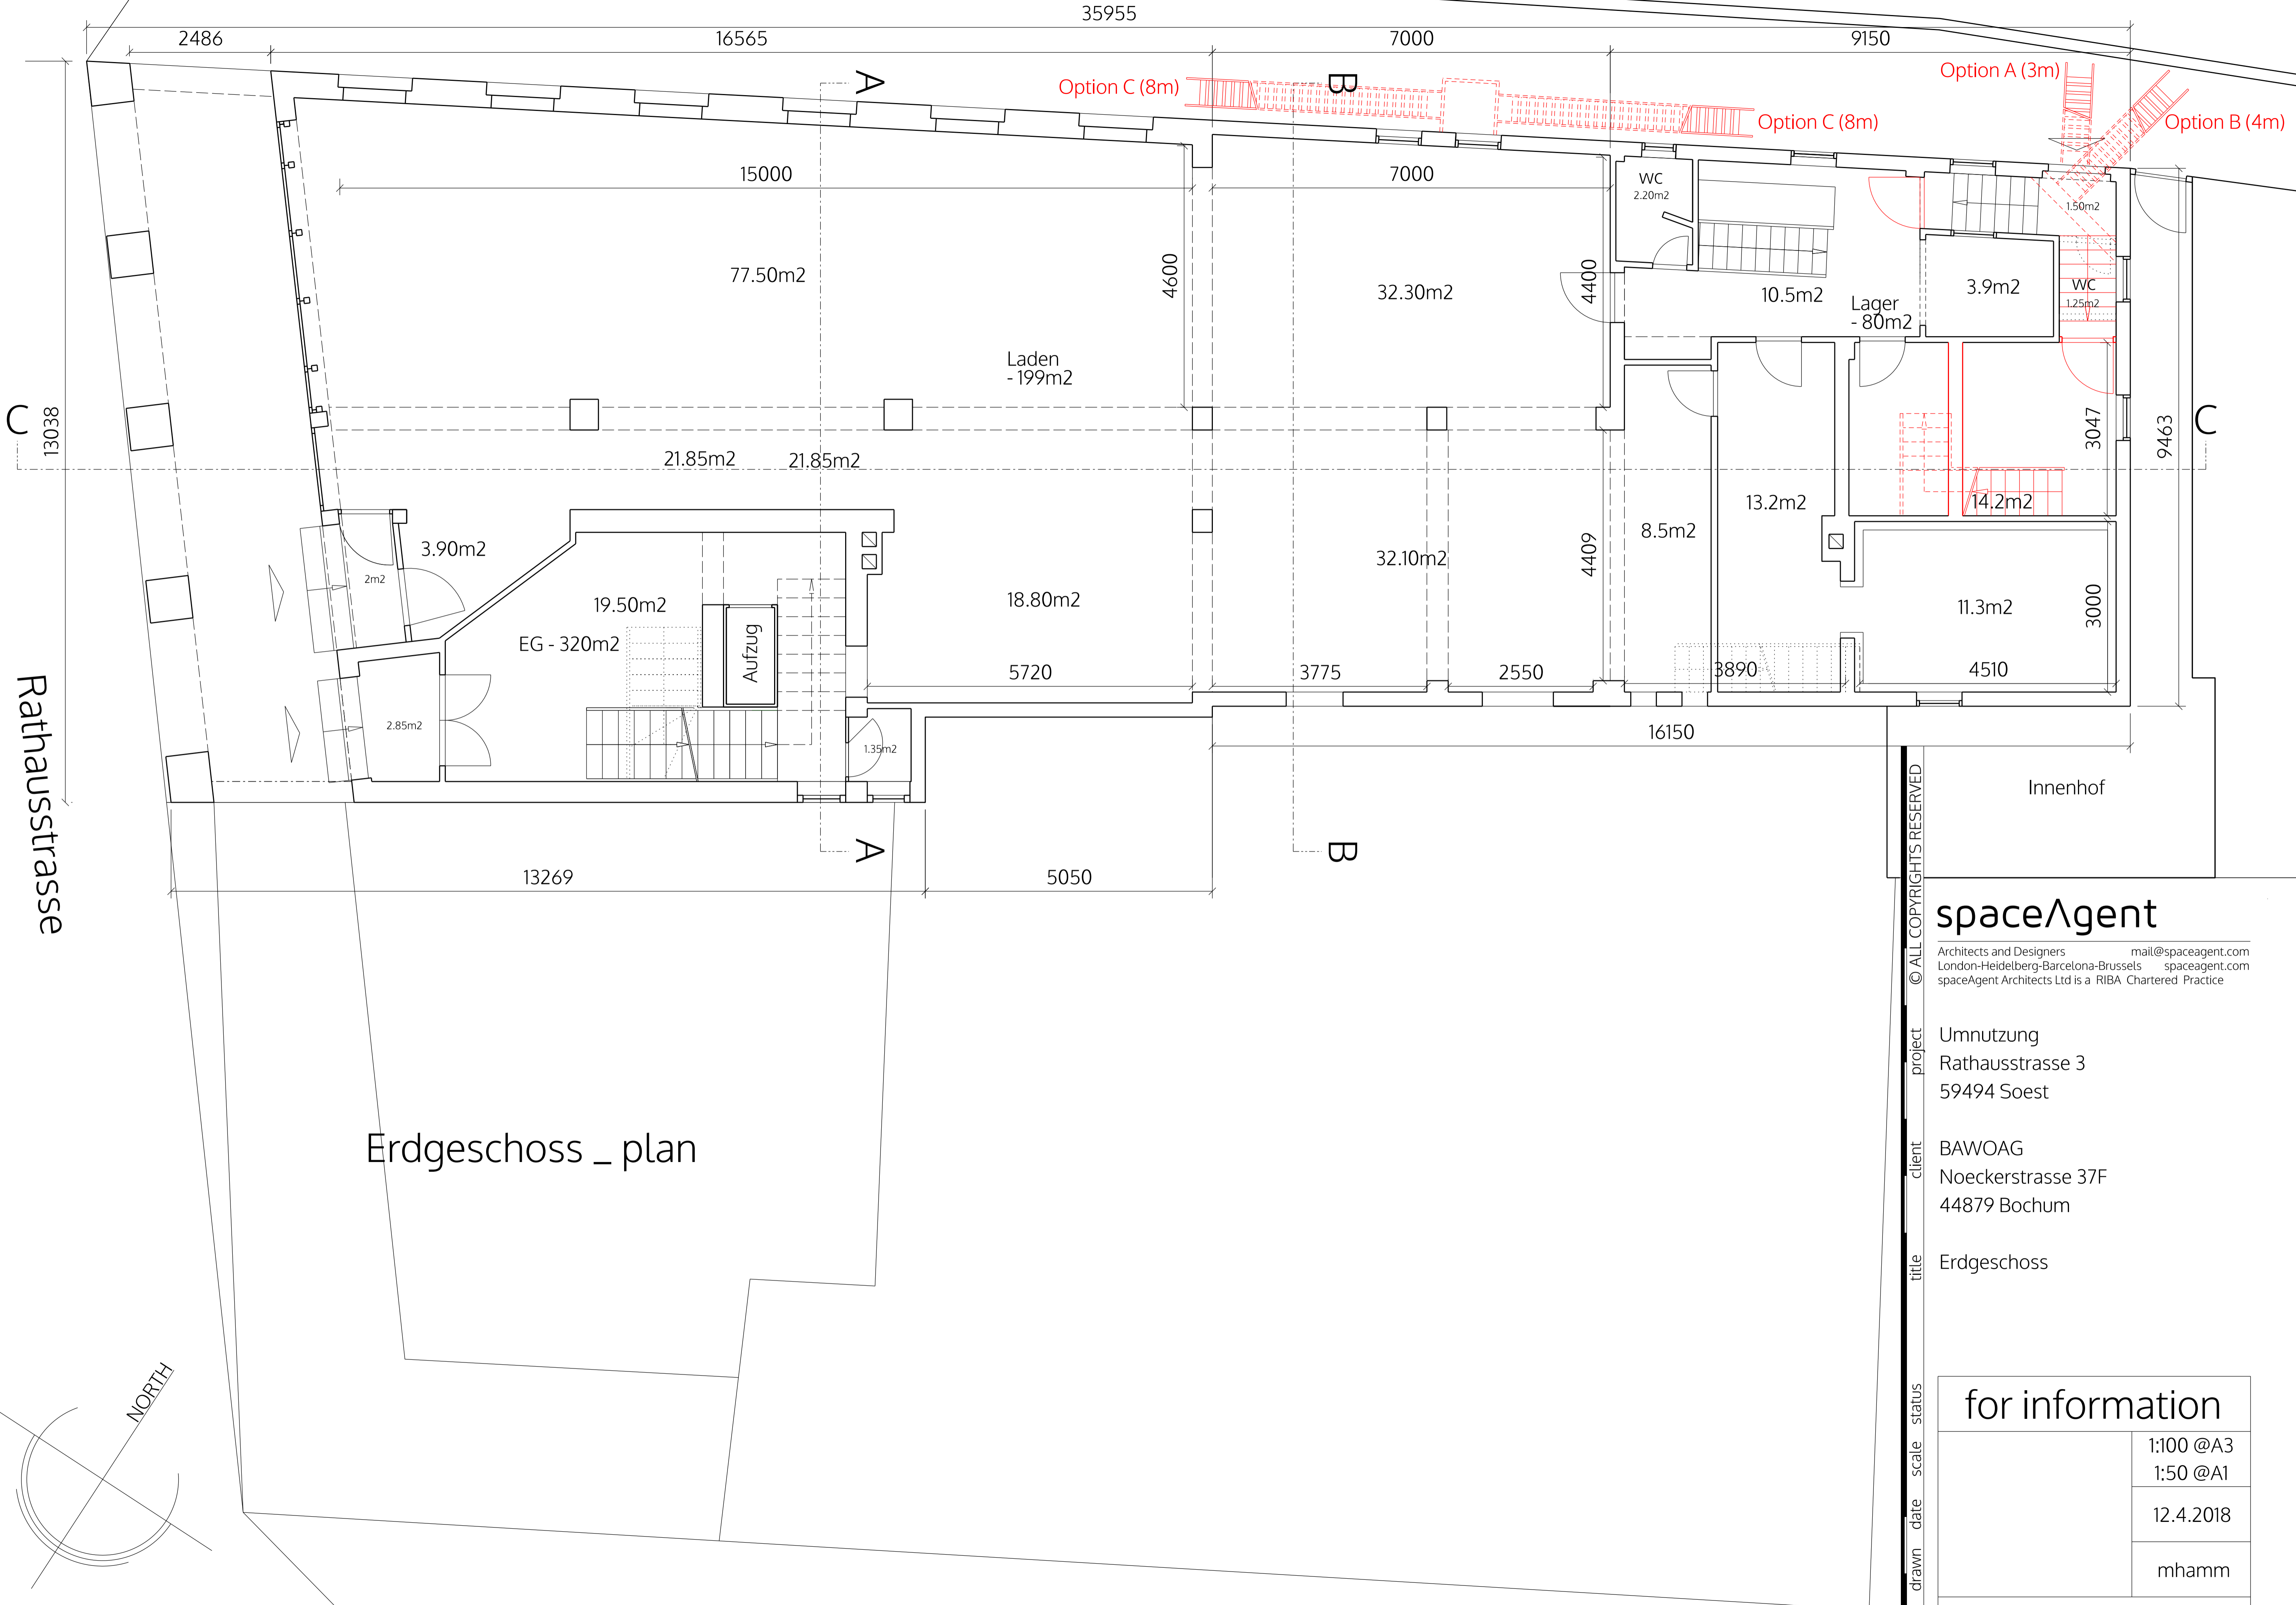

Rathausstrasse

Erdgeschoss _ plan

spaceAgent
Architects and Designers mail@spaceagent.com
London-Heidelberg-Barcelona-Brussels spaceagent.com
spaceAgent Architects Ltd is a RIBA Chartered Practice

project: Umnutzung
Rathausstrasse 3
59494 Soest

client: BAWOAG
Noeckerstrasse 37F
44879 Bochum

title: Erdgeschoss

no.	drawn	date	scale	status
			1:100 @A3	
			1:50 @A1	
		12.4.2018		
			mhamm	

RAT_P02c