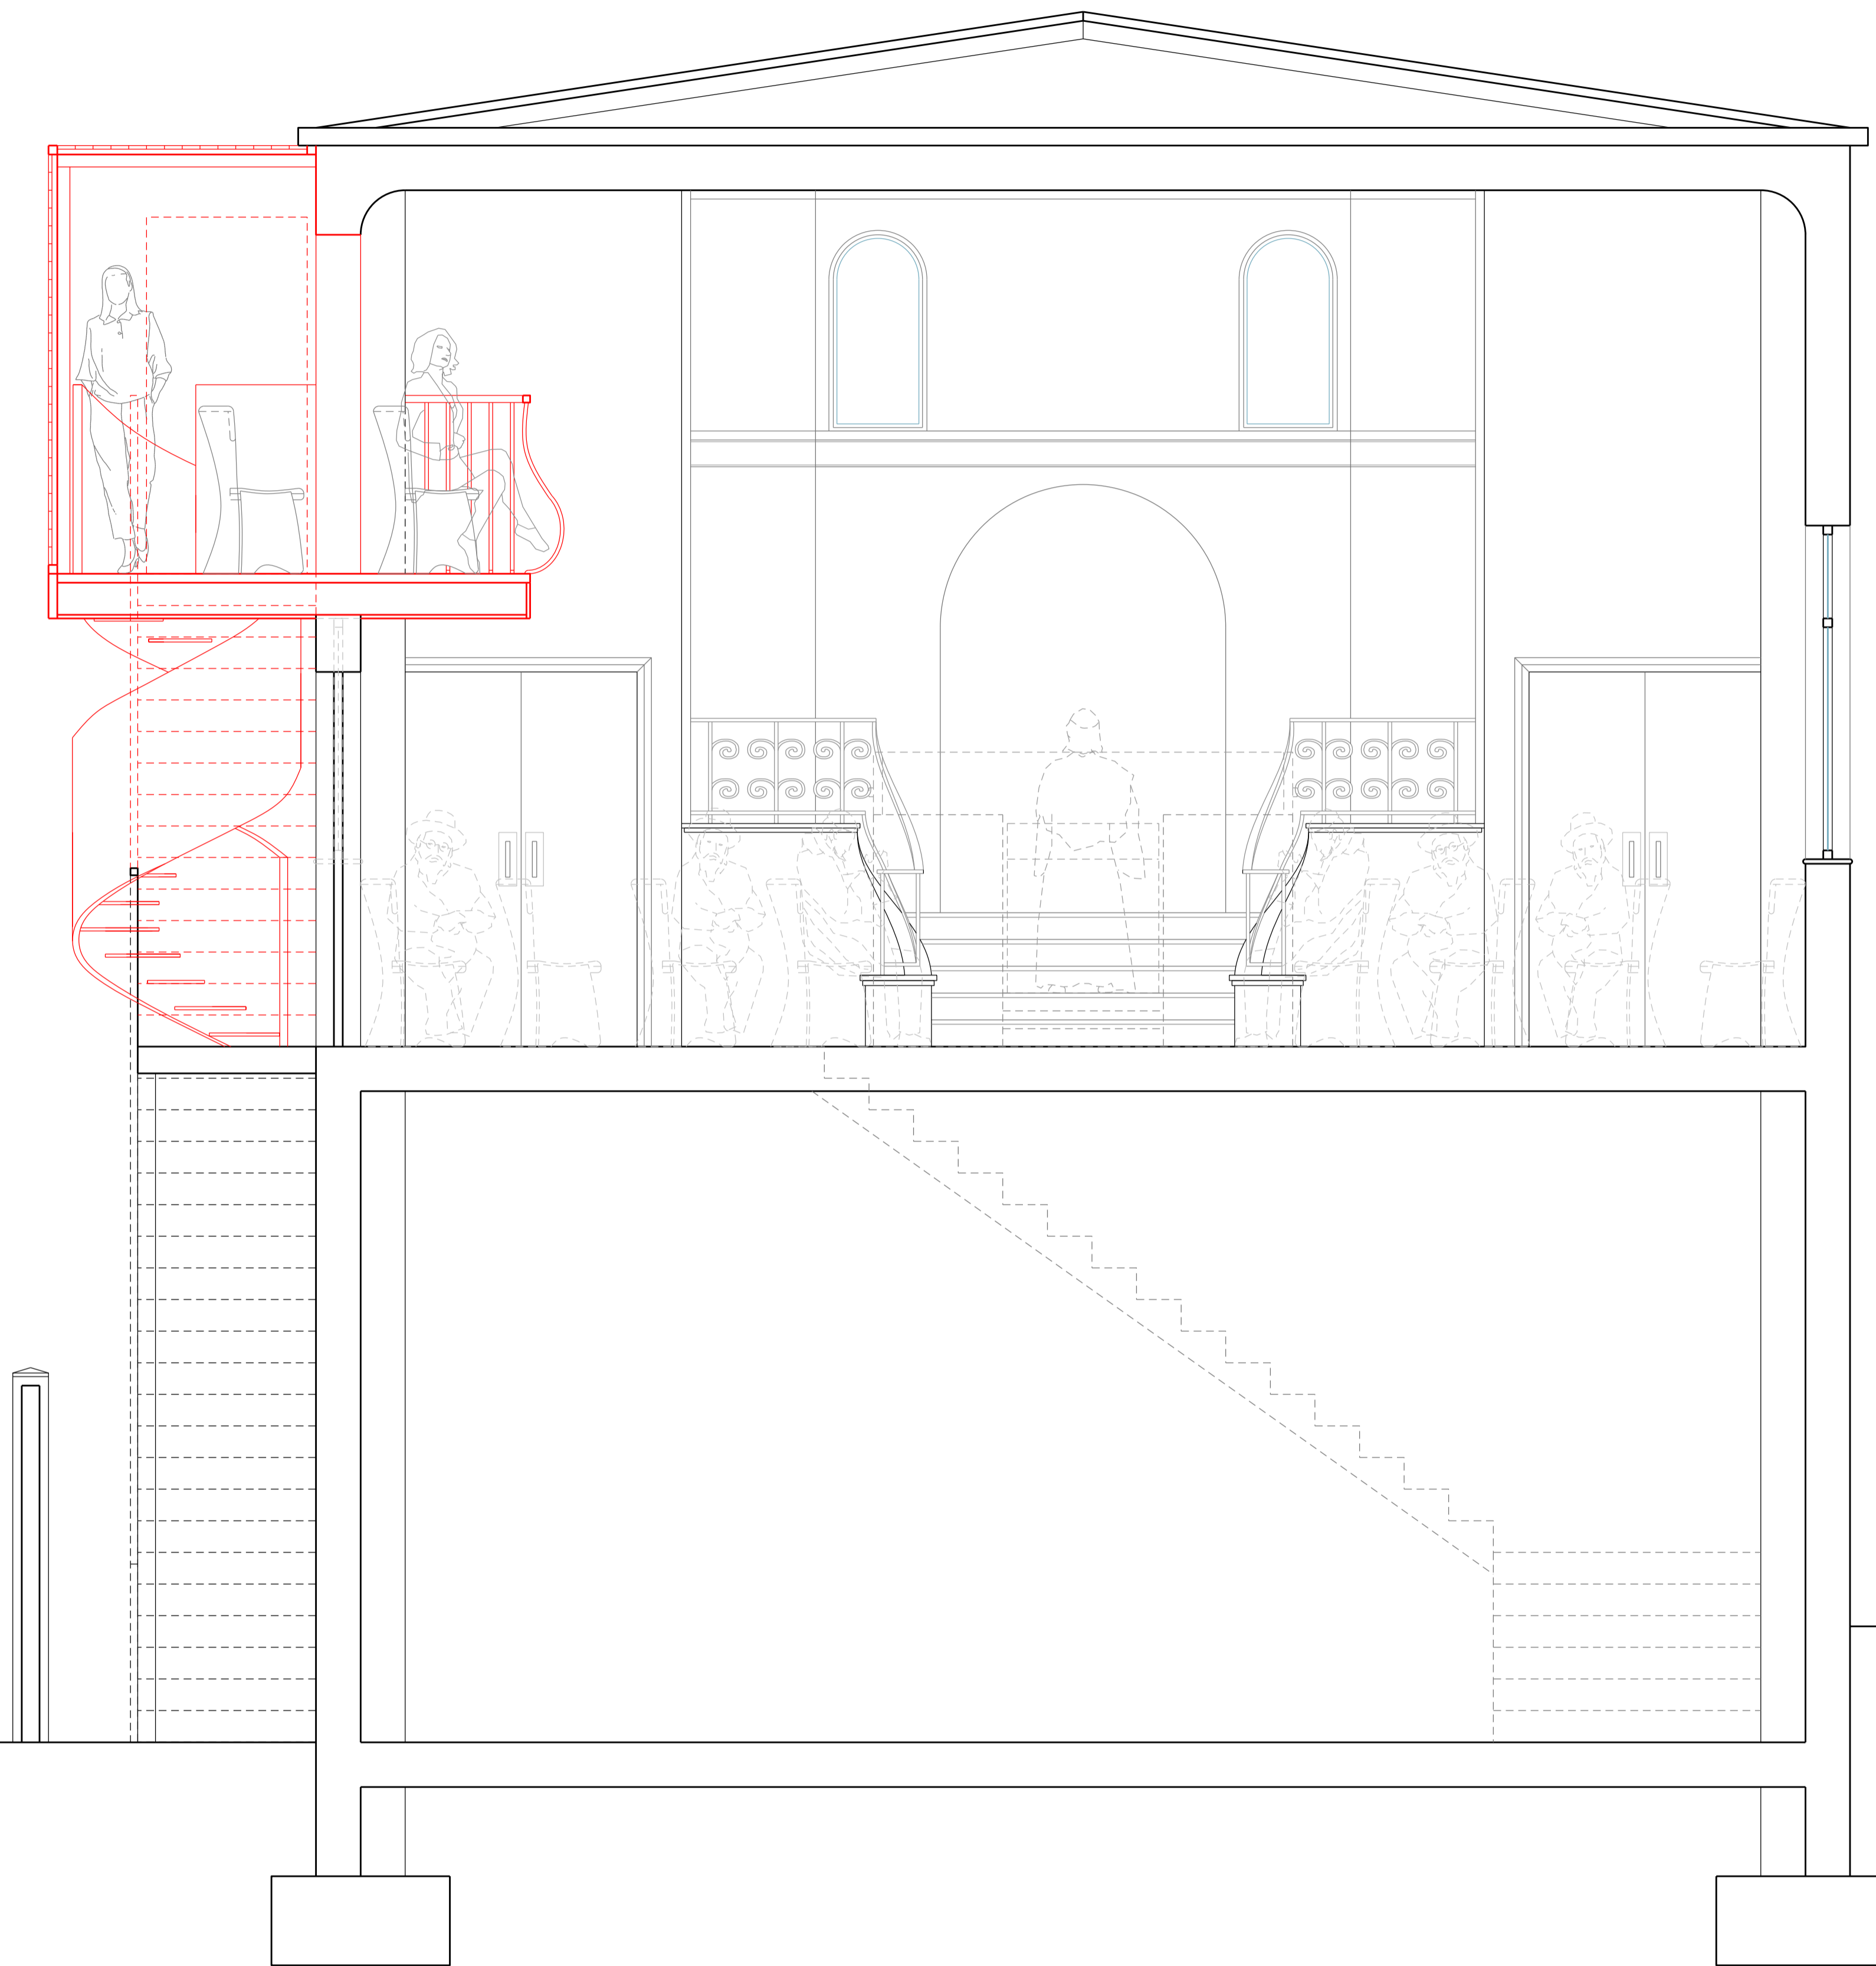

SECTION A - A

no. drawn date scale status title client project © ALL COPYRIGHTS RESERVED m 0 0.5 1 1.5 2 2.5 ALL DIMENSIONS TO BE CHECKED ON SITE

spaceAgent

Architects and Designers mail@spaceagent.com
London-Heidelberg-Barcelona-Brussels spaceagent.com
spaceAgent Architects Ltd is a RIBA Chartered Practice

project Ohel David Synagogue
4-14 Broadwalk Lane
London NW11 8HD

client Ghassan Cohen
4-14 Broadwalk Lane
London NW11 8HD

title Section A - A
as proposed

DRAFT	
	1:50 @A3 1:25 @A1
	12.03.19
	I.lezzi
BWL _ L02