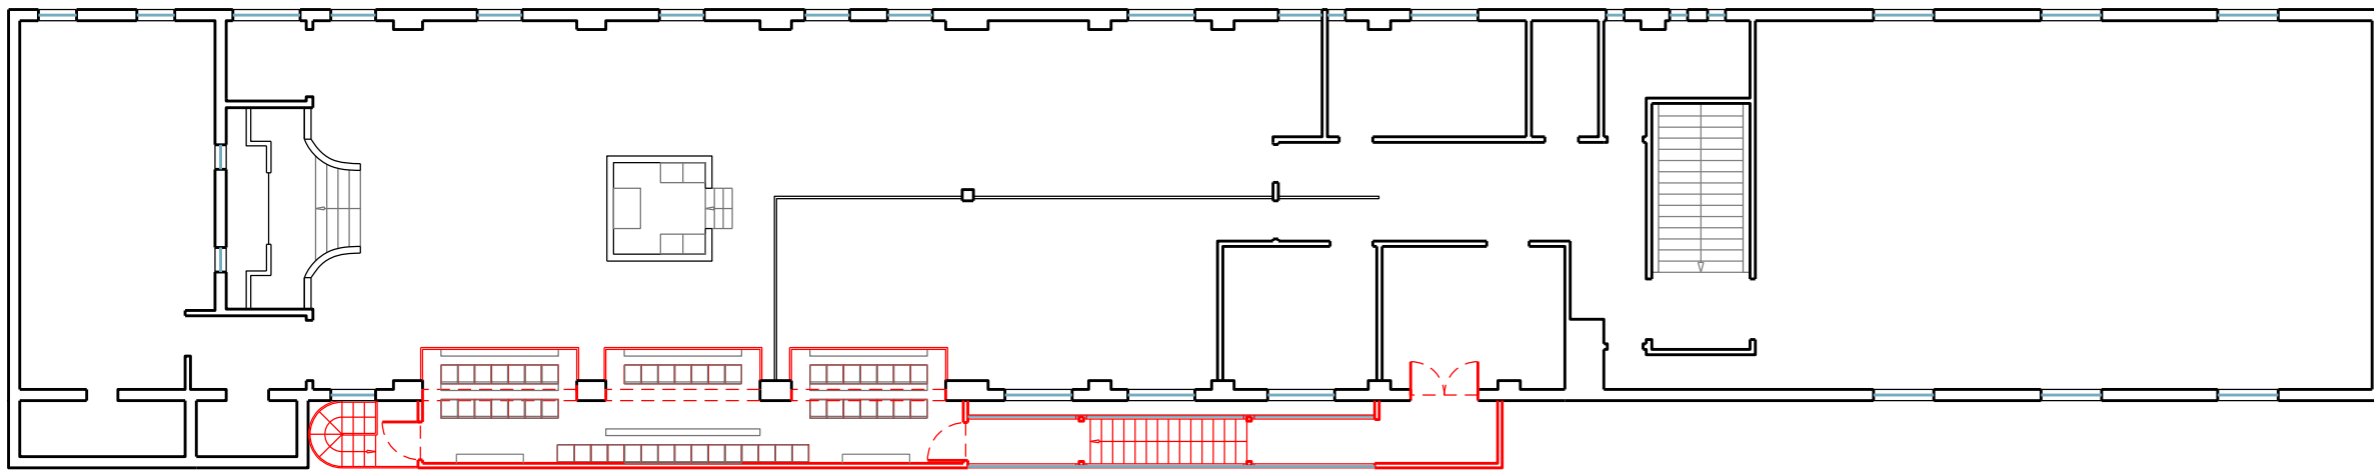

client Ghassan Cohen  
 4-14 Broadwalk Lane  
 London NW11 8HD

title Floor plans  
 as proposed

DRAFT

1:200 @A3  
 1:100 @A1

10.3.2019

mhamm

BWL\_L01

no. drawn date scale status title client project