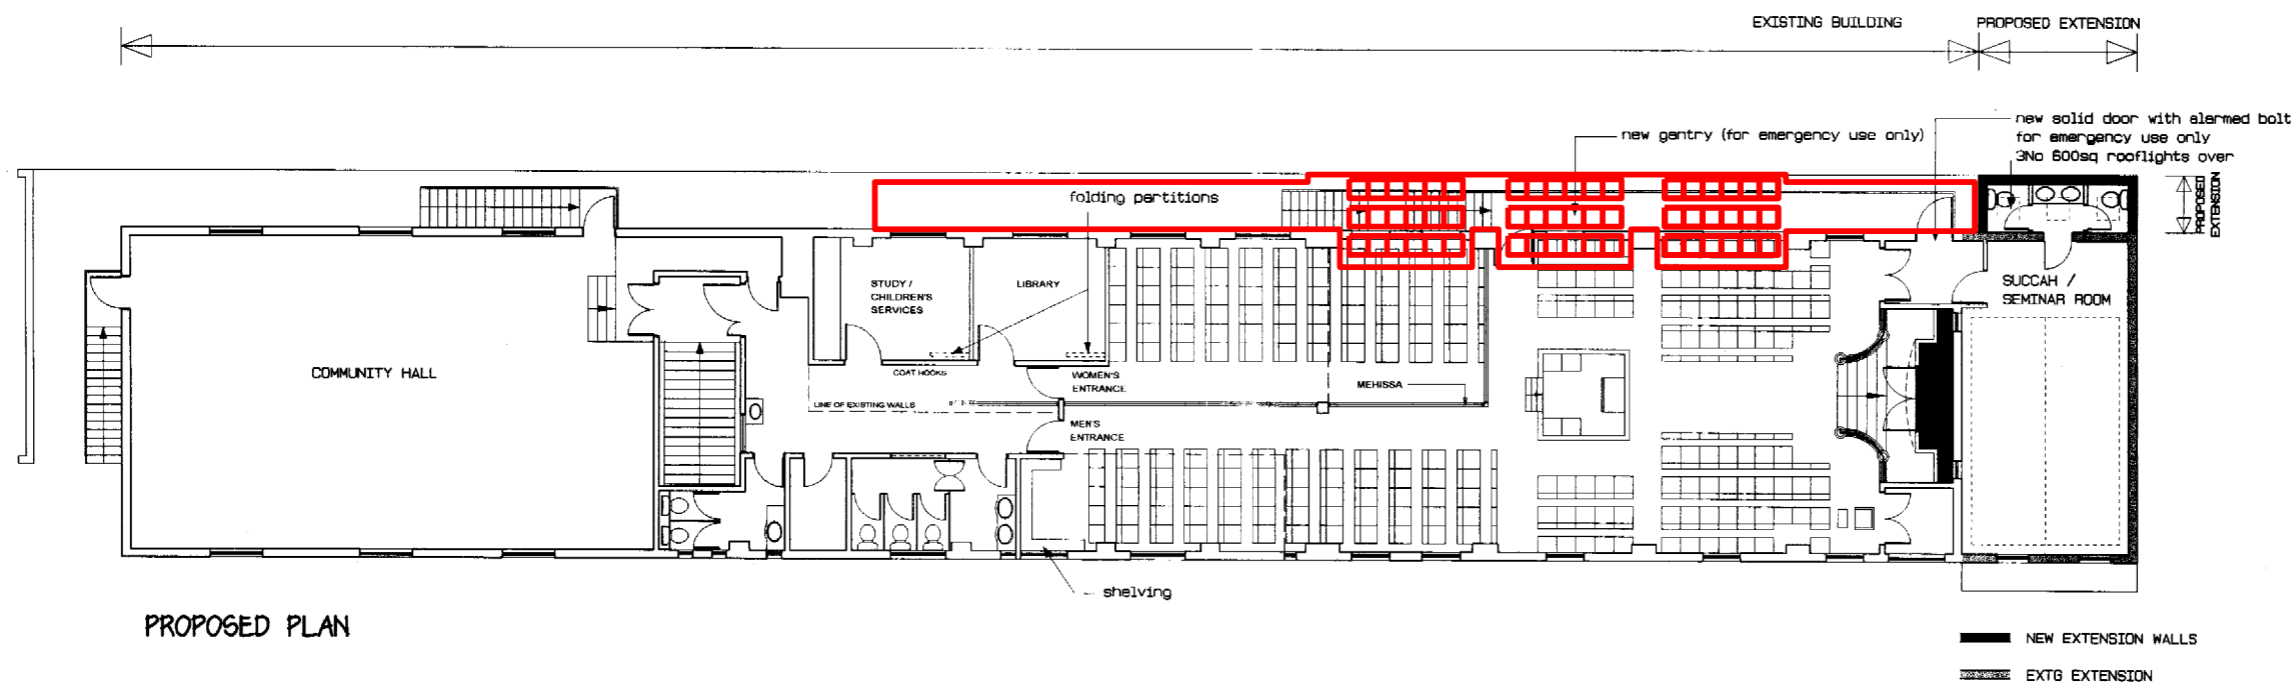

PROPOSED PLAN

spaceAgent
Architects and Designers
London-Heidelberg-Barcelona-Brussels
spaceAgent Architects Ltd is a RIBA Chartered Practice

project Ohel David Synagogue
4-14 Broadwalk Lane
London NW11 8HD

client Ghassan Cohen
4-14 Broadwalk Lane
London NW11 8HD

title Floor plans
as proposed

DRAFT

1:200 @A3
1:100 @A1

10.3.2019

mhamm

BWL_L01

no. drawn date scale status title client project