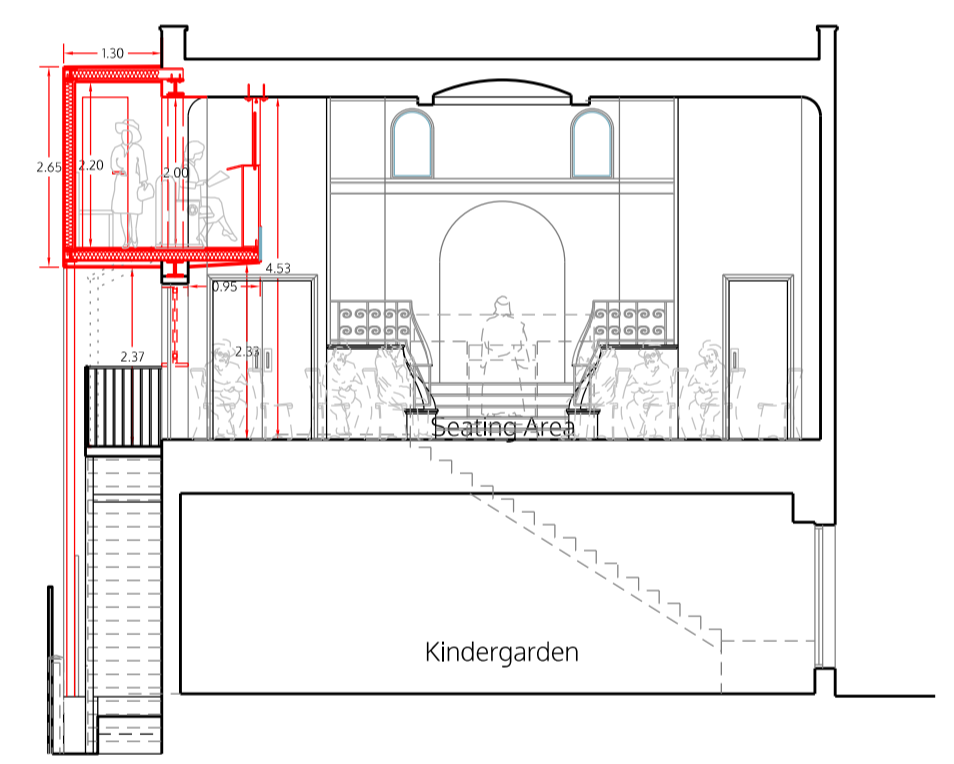

Second Floor _ Plan

3D view

Section B-B

Northeast elevation

Southeast elevation

no. drawn date scale status title client project architects and designers London-Heidelberg-Barcelona-Brussels spaceAgent Architects Ltd is a RIBA Chartered Practice

Second floor plan, NE elevation,
 SE elevation, Section B-B
 as proposed

DRAFT	
	1:200 @A3 1:100 @A1
	3.5.2019
	I.lezzi
BWL_P10a	