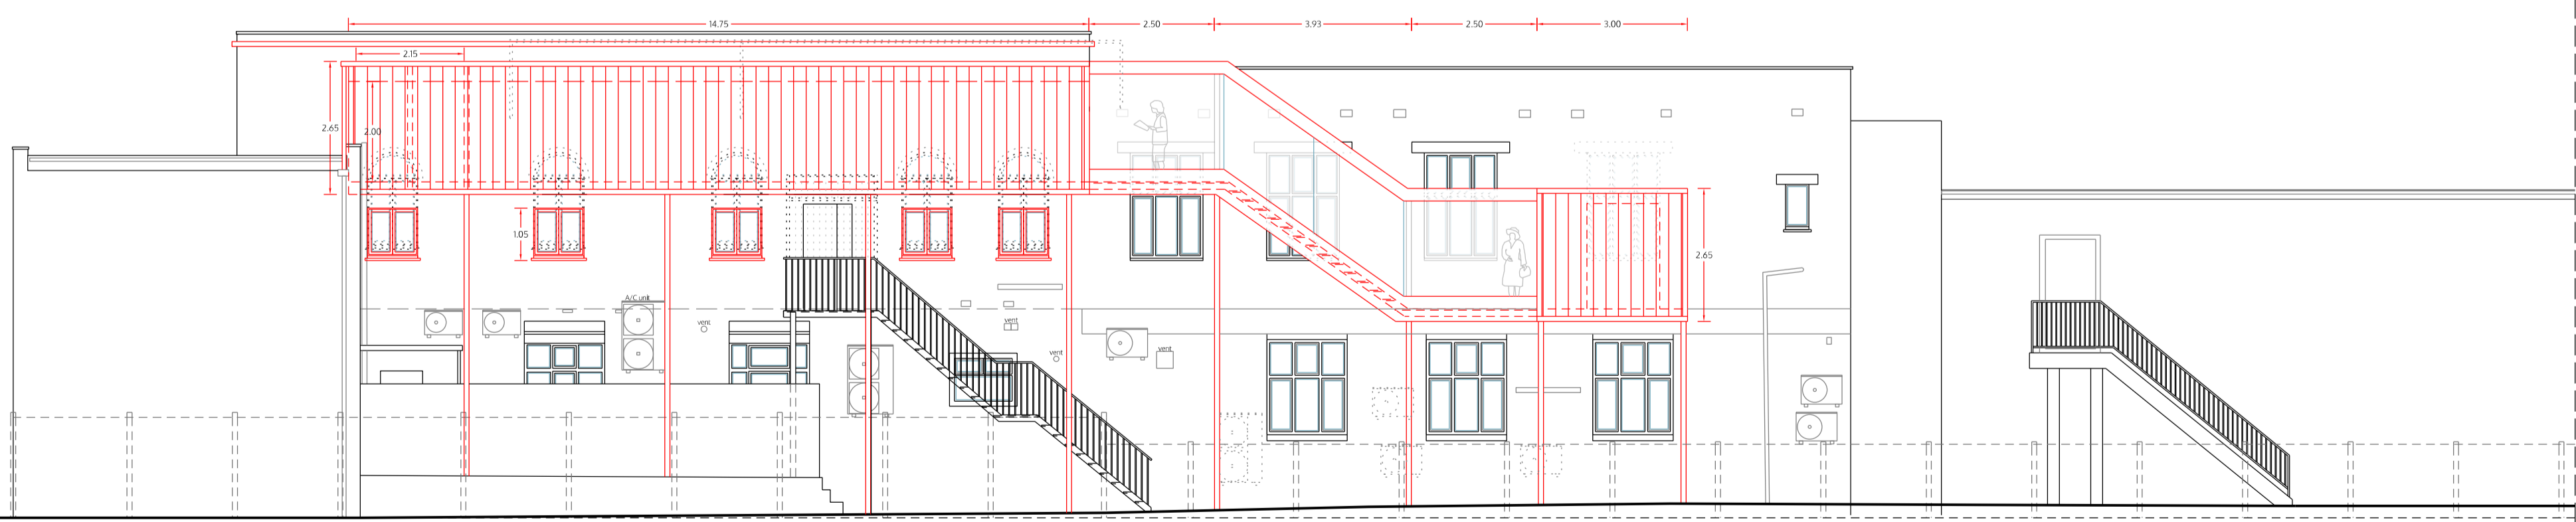

Second Floor _ Plan

3D view

Section B-B

Northeast elevation

Southeast elevation

no. drawn date scale status title client project architects and designers London-Heidelberg-Barcelona-Brussels spaceAgent Architects Ltd is a RIBA Chartered Practice

Second floor plan, NE elevation,
 SE elevation, Section B-B
 as proposed

DRAFT	
	1:200 @A3 1:100 @A1
	3.5.2019
	I.lezzi
BWL_P10a	