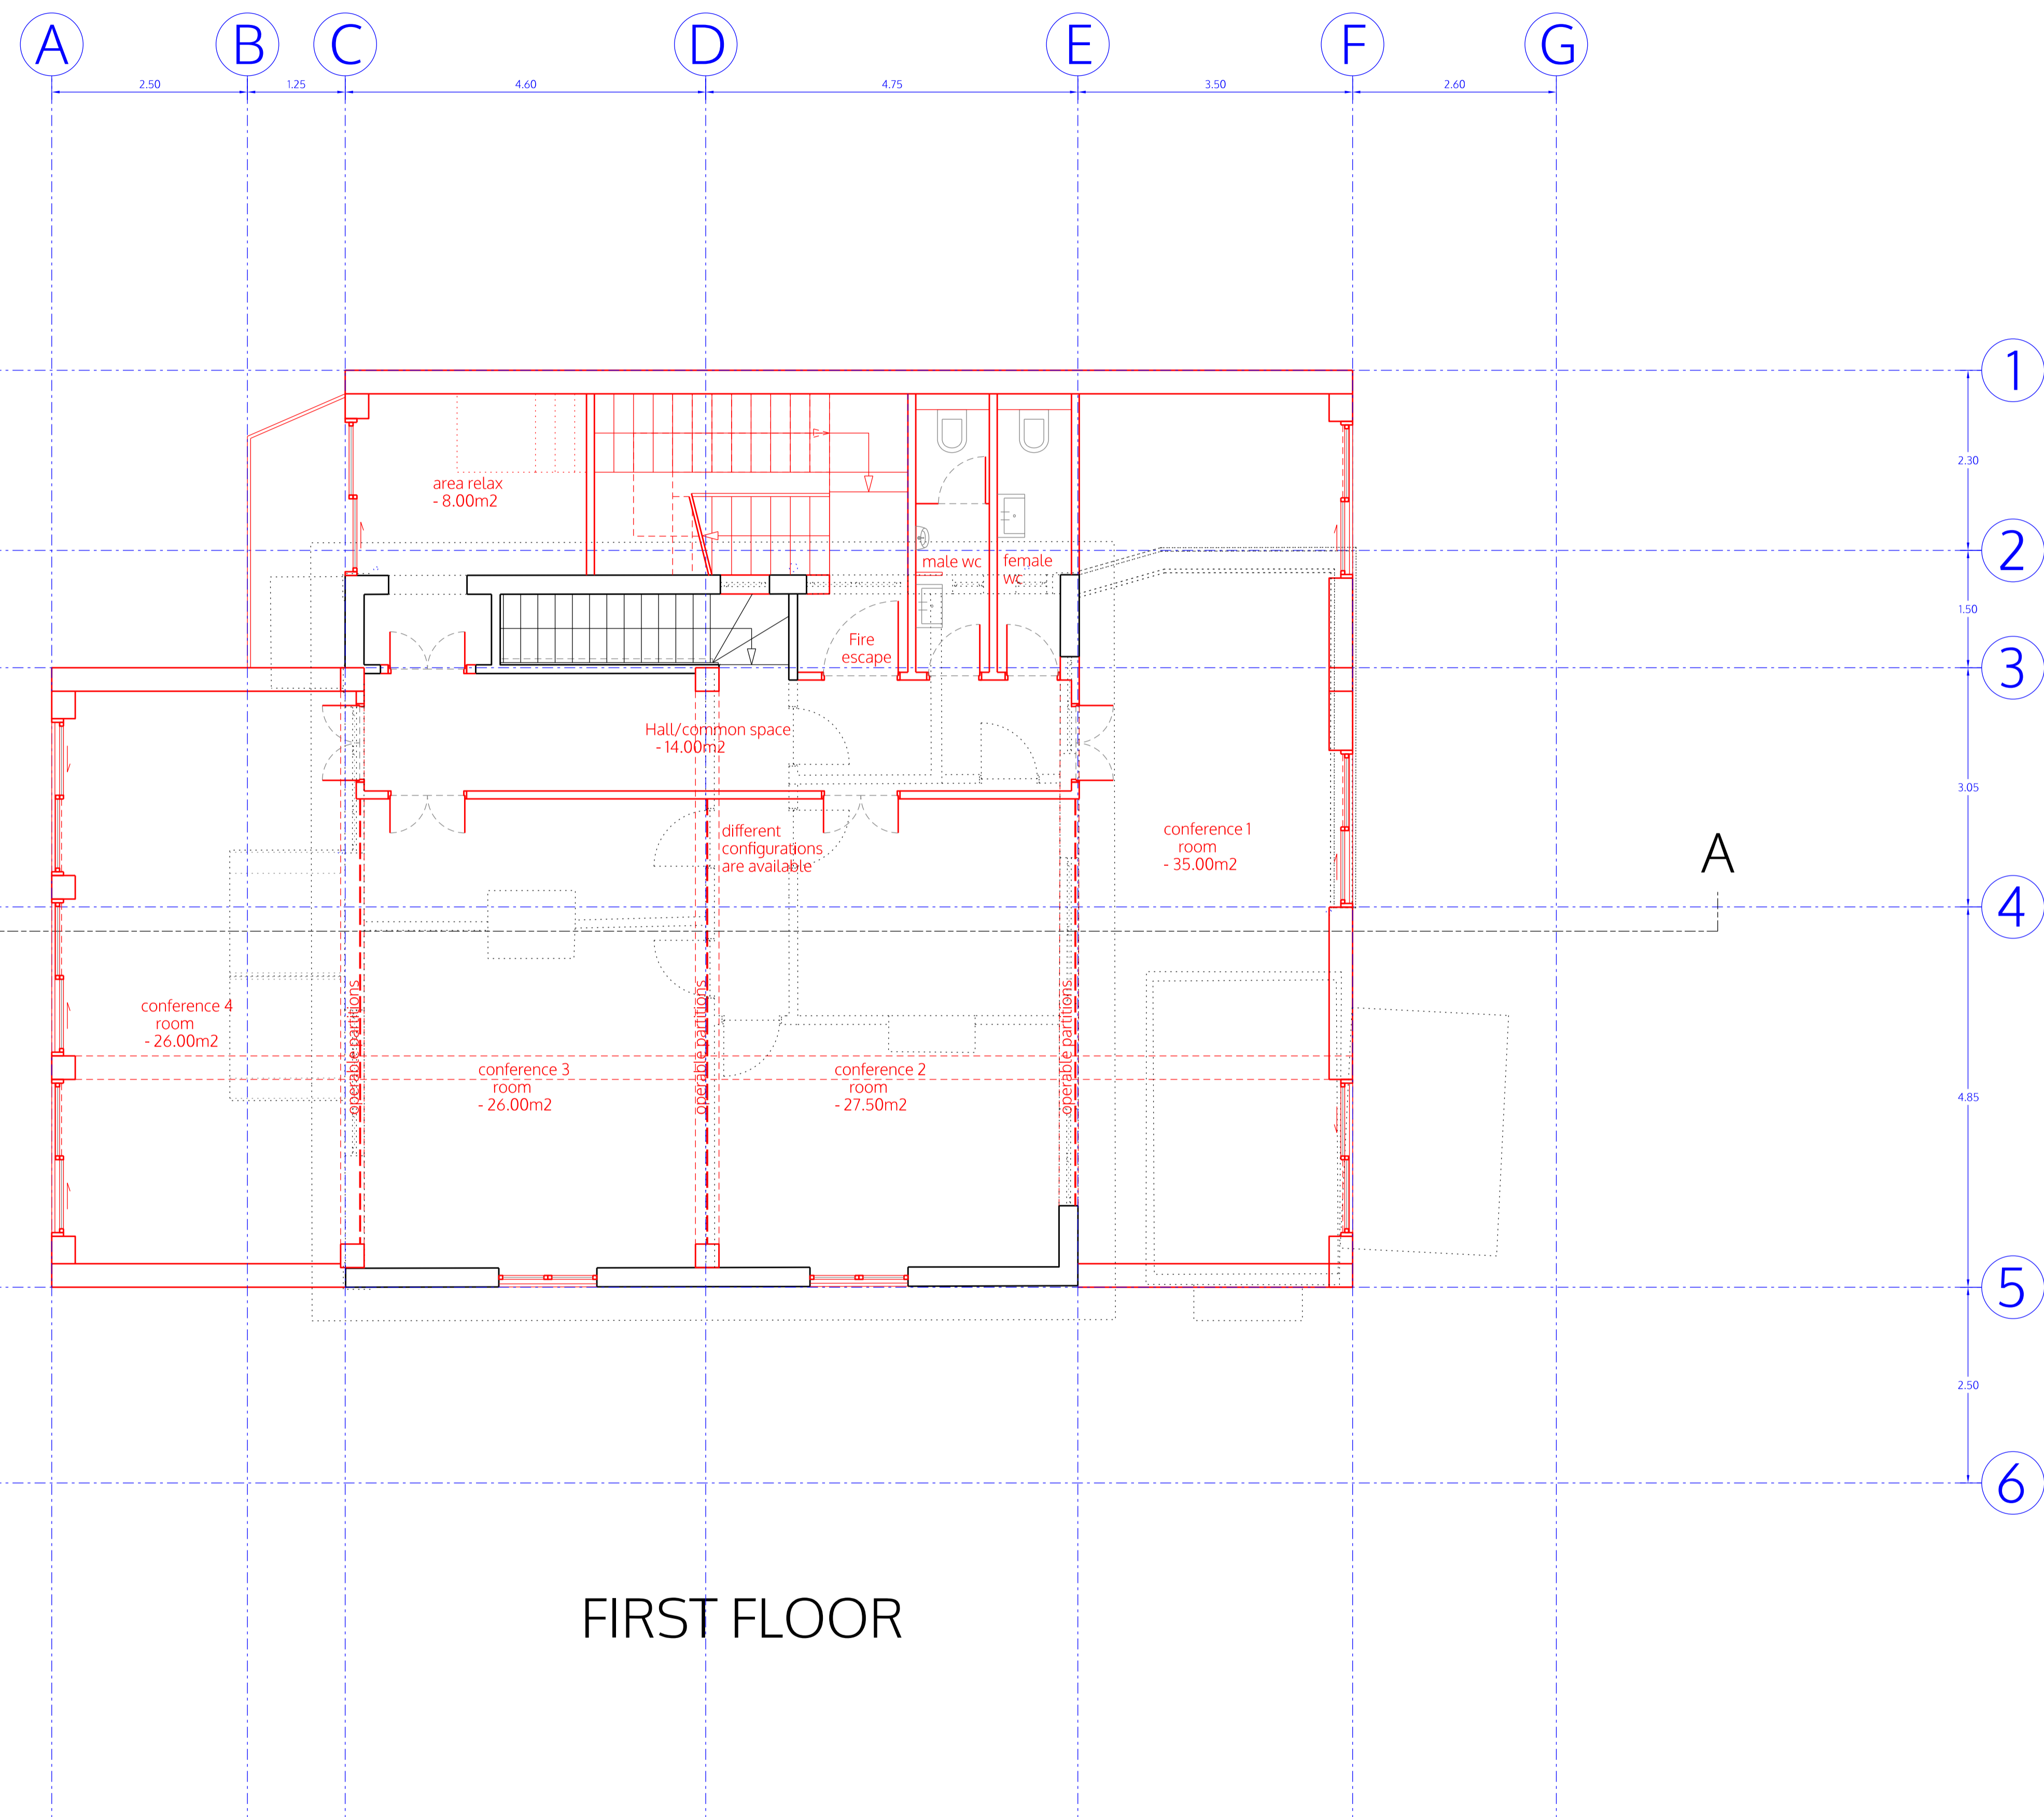

FIRST FLOOR

no. drawn date scale status title client project © ALL COPYRIGHTS RESERVED m 0 1 2 3 4 5 ALL DIMENSIONS TO BE CHECKED ON SITE

spaceAgent
Architects and Designers mail@spaceagent.com
London-Heidelberg-Barcelona-Brussels spaceagent.com
spaceAgent Architects Ltd is a RIBA Chartered Practice

project PIA House - youth center
2a Alba Gardens
London NW11 9NR

client Michael Wieder
2a Alba Gardens
London NW11 9NR

title first floor
as proposed

DRAFT	
	1:100 @A3 1:50 @A1
	25.06.2019
	I.lezzi
ALB_P02c