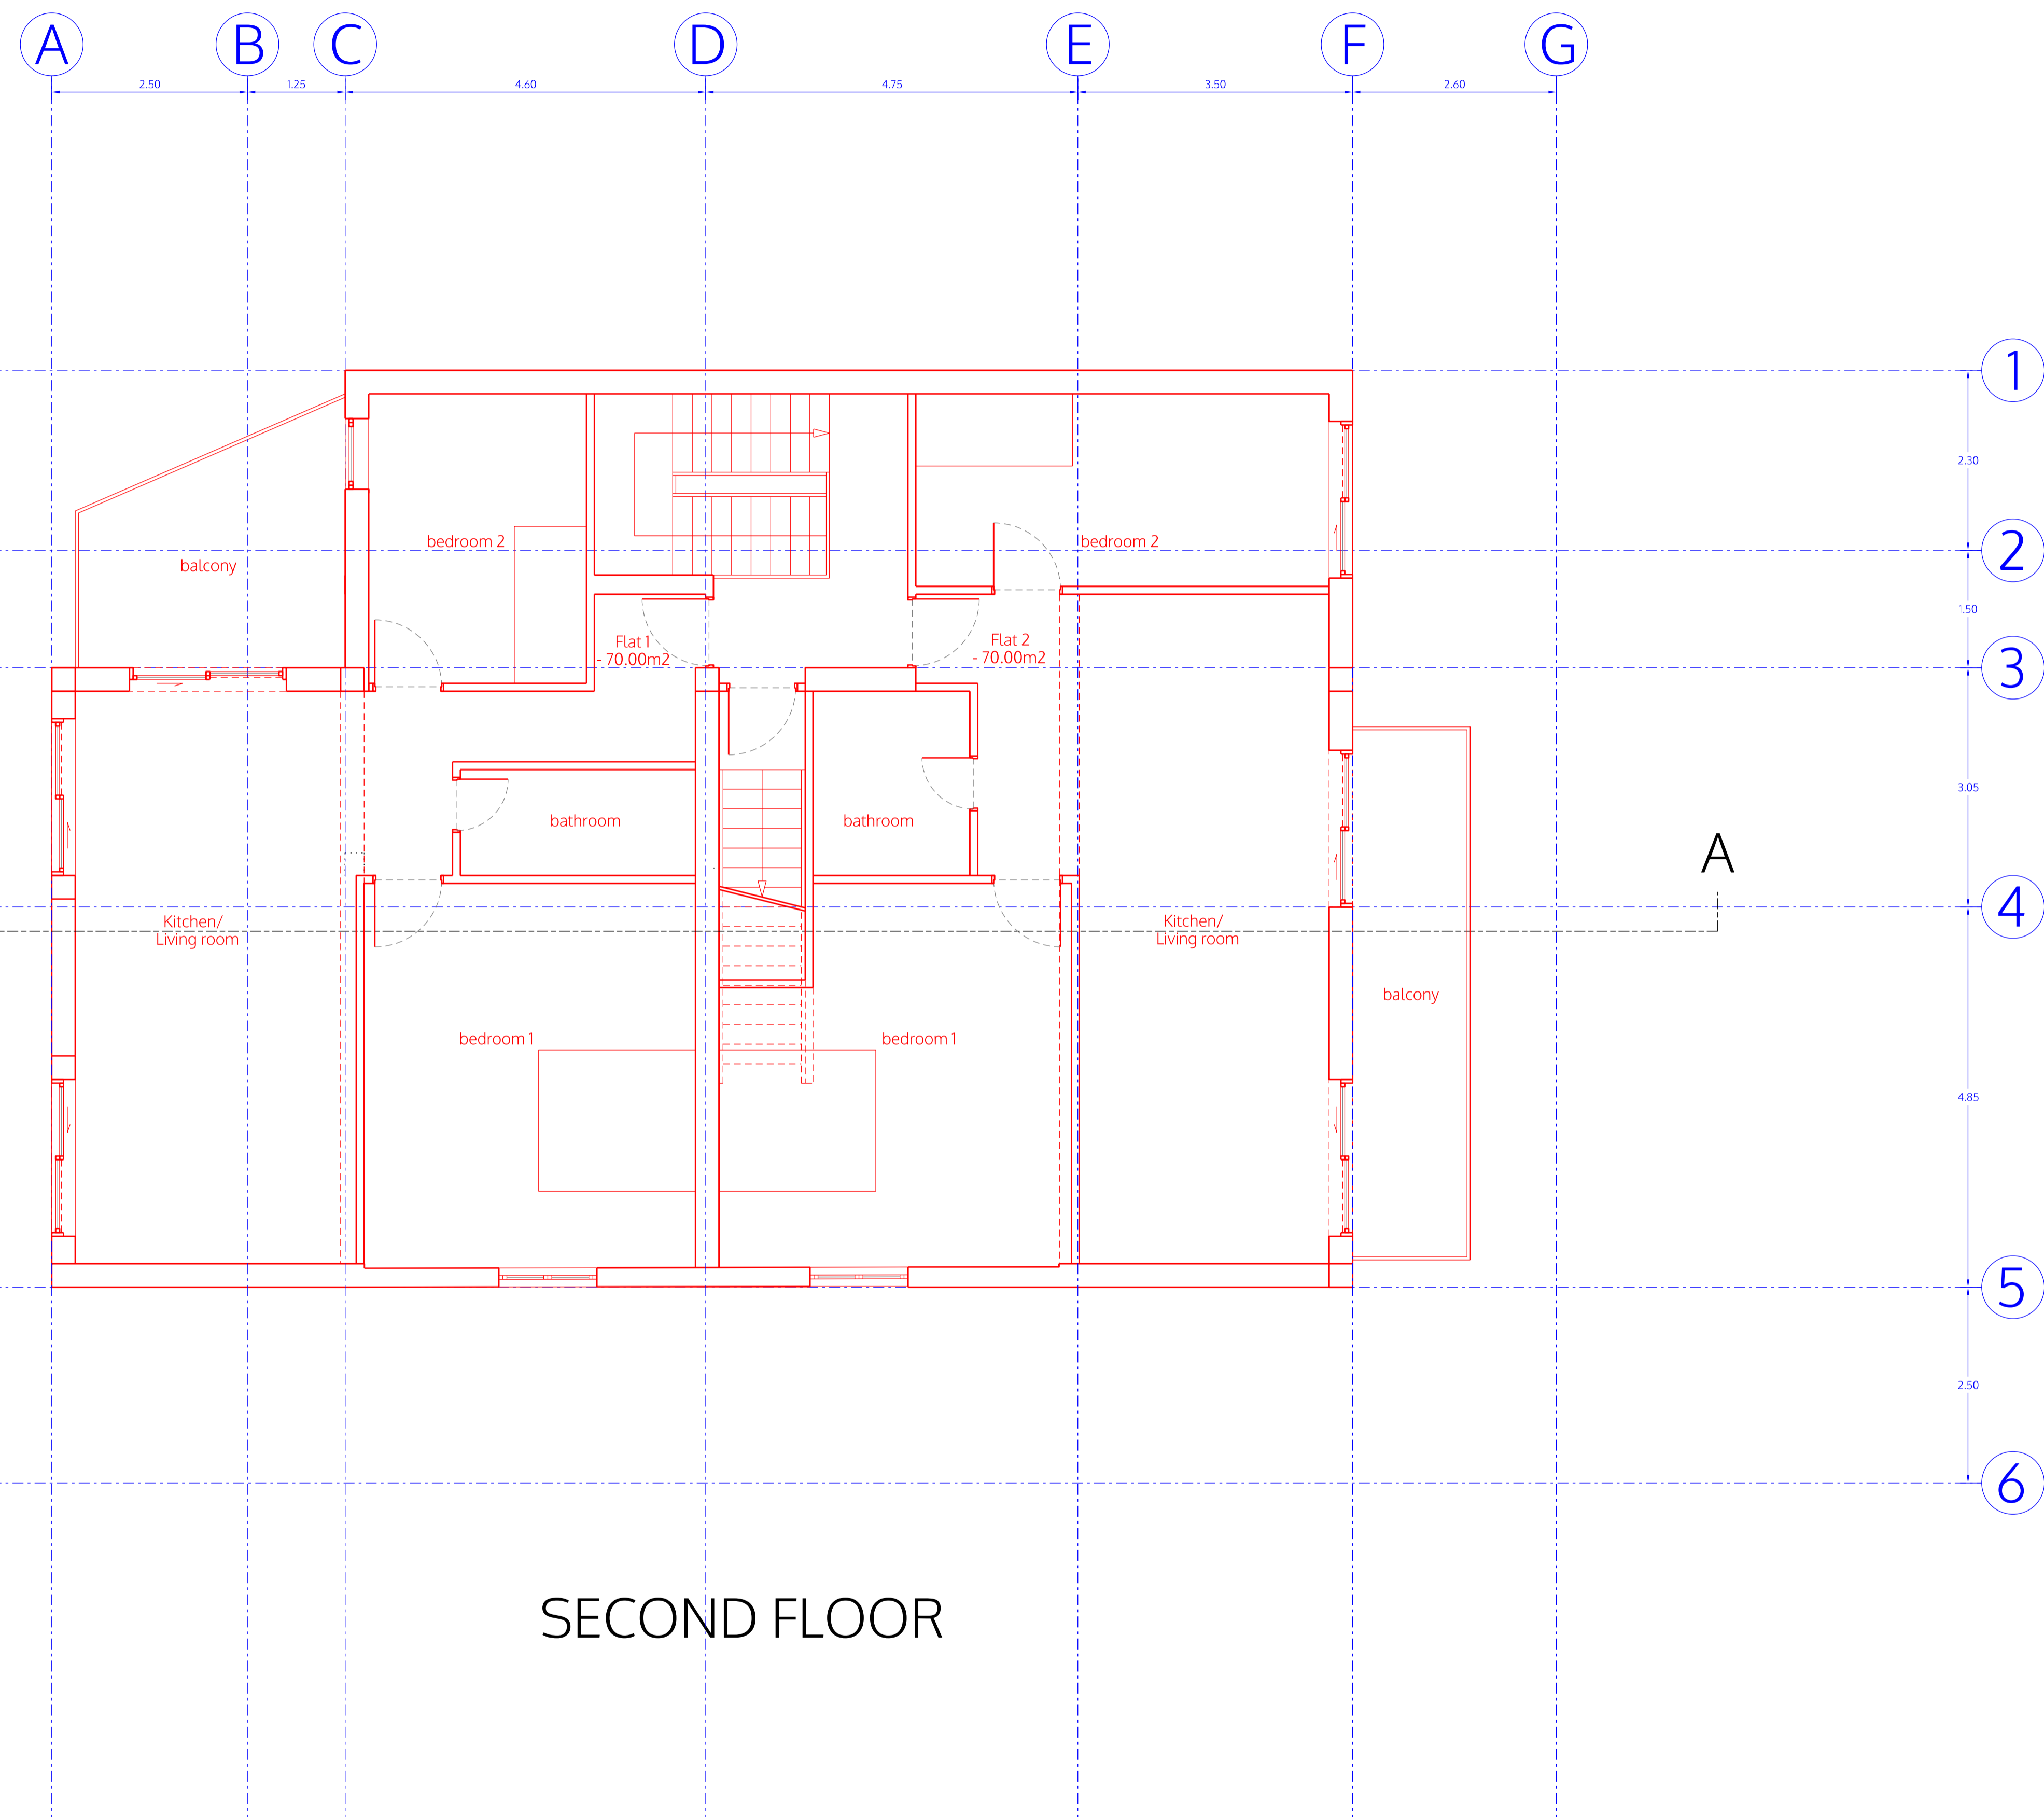

SECOND FLOOR

no. drawn date scale status title client project © ALL COPYRIGHTS RESERVED m 0 1 2 3 4 5 ALL DIMENSIONS TO BE CHECKED ON SITE

spaceAgent
Architects and Designers mail@spaceagent.com
London-Heidelberg-Barcelona-Brussels spaceagent.com
spaceAgent Architects Ltd is a RIBA Chartered Practice

project PIA House - youth center
2a Alba Gardens
London NW11 9NR

client Michael Wieder
2a Alba Gardens
London NW11 9NR

title second floor
as proposed

DRAFT	
	1:100 @A3 1:50 @A1
	25.06.2019
	I.lezzi
ALB_P03c