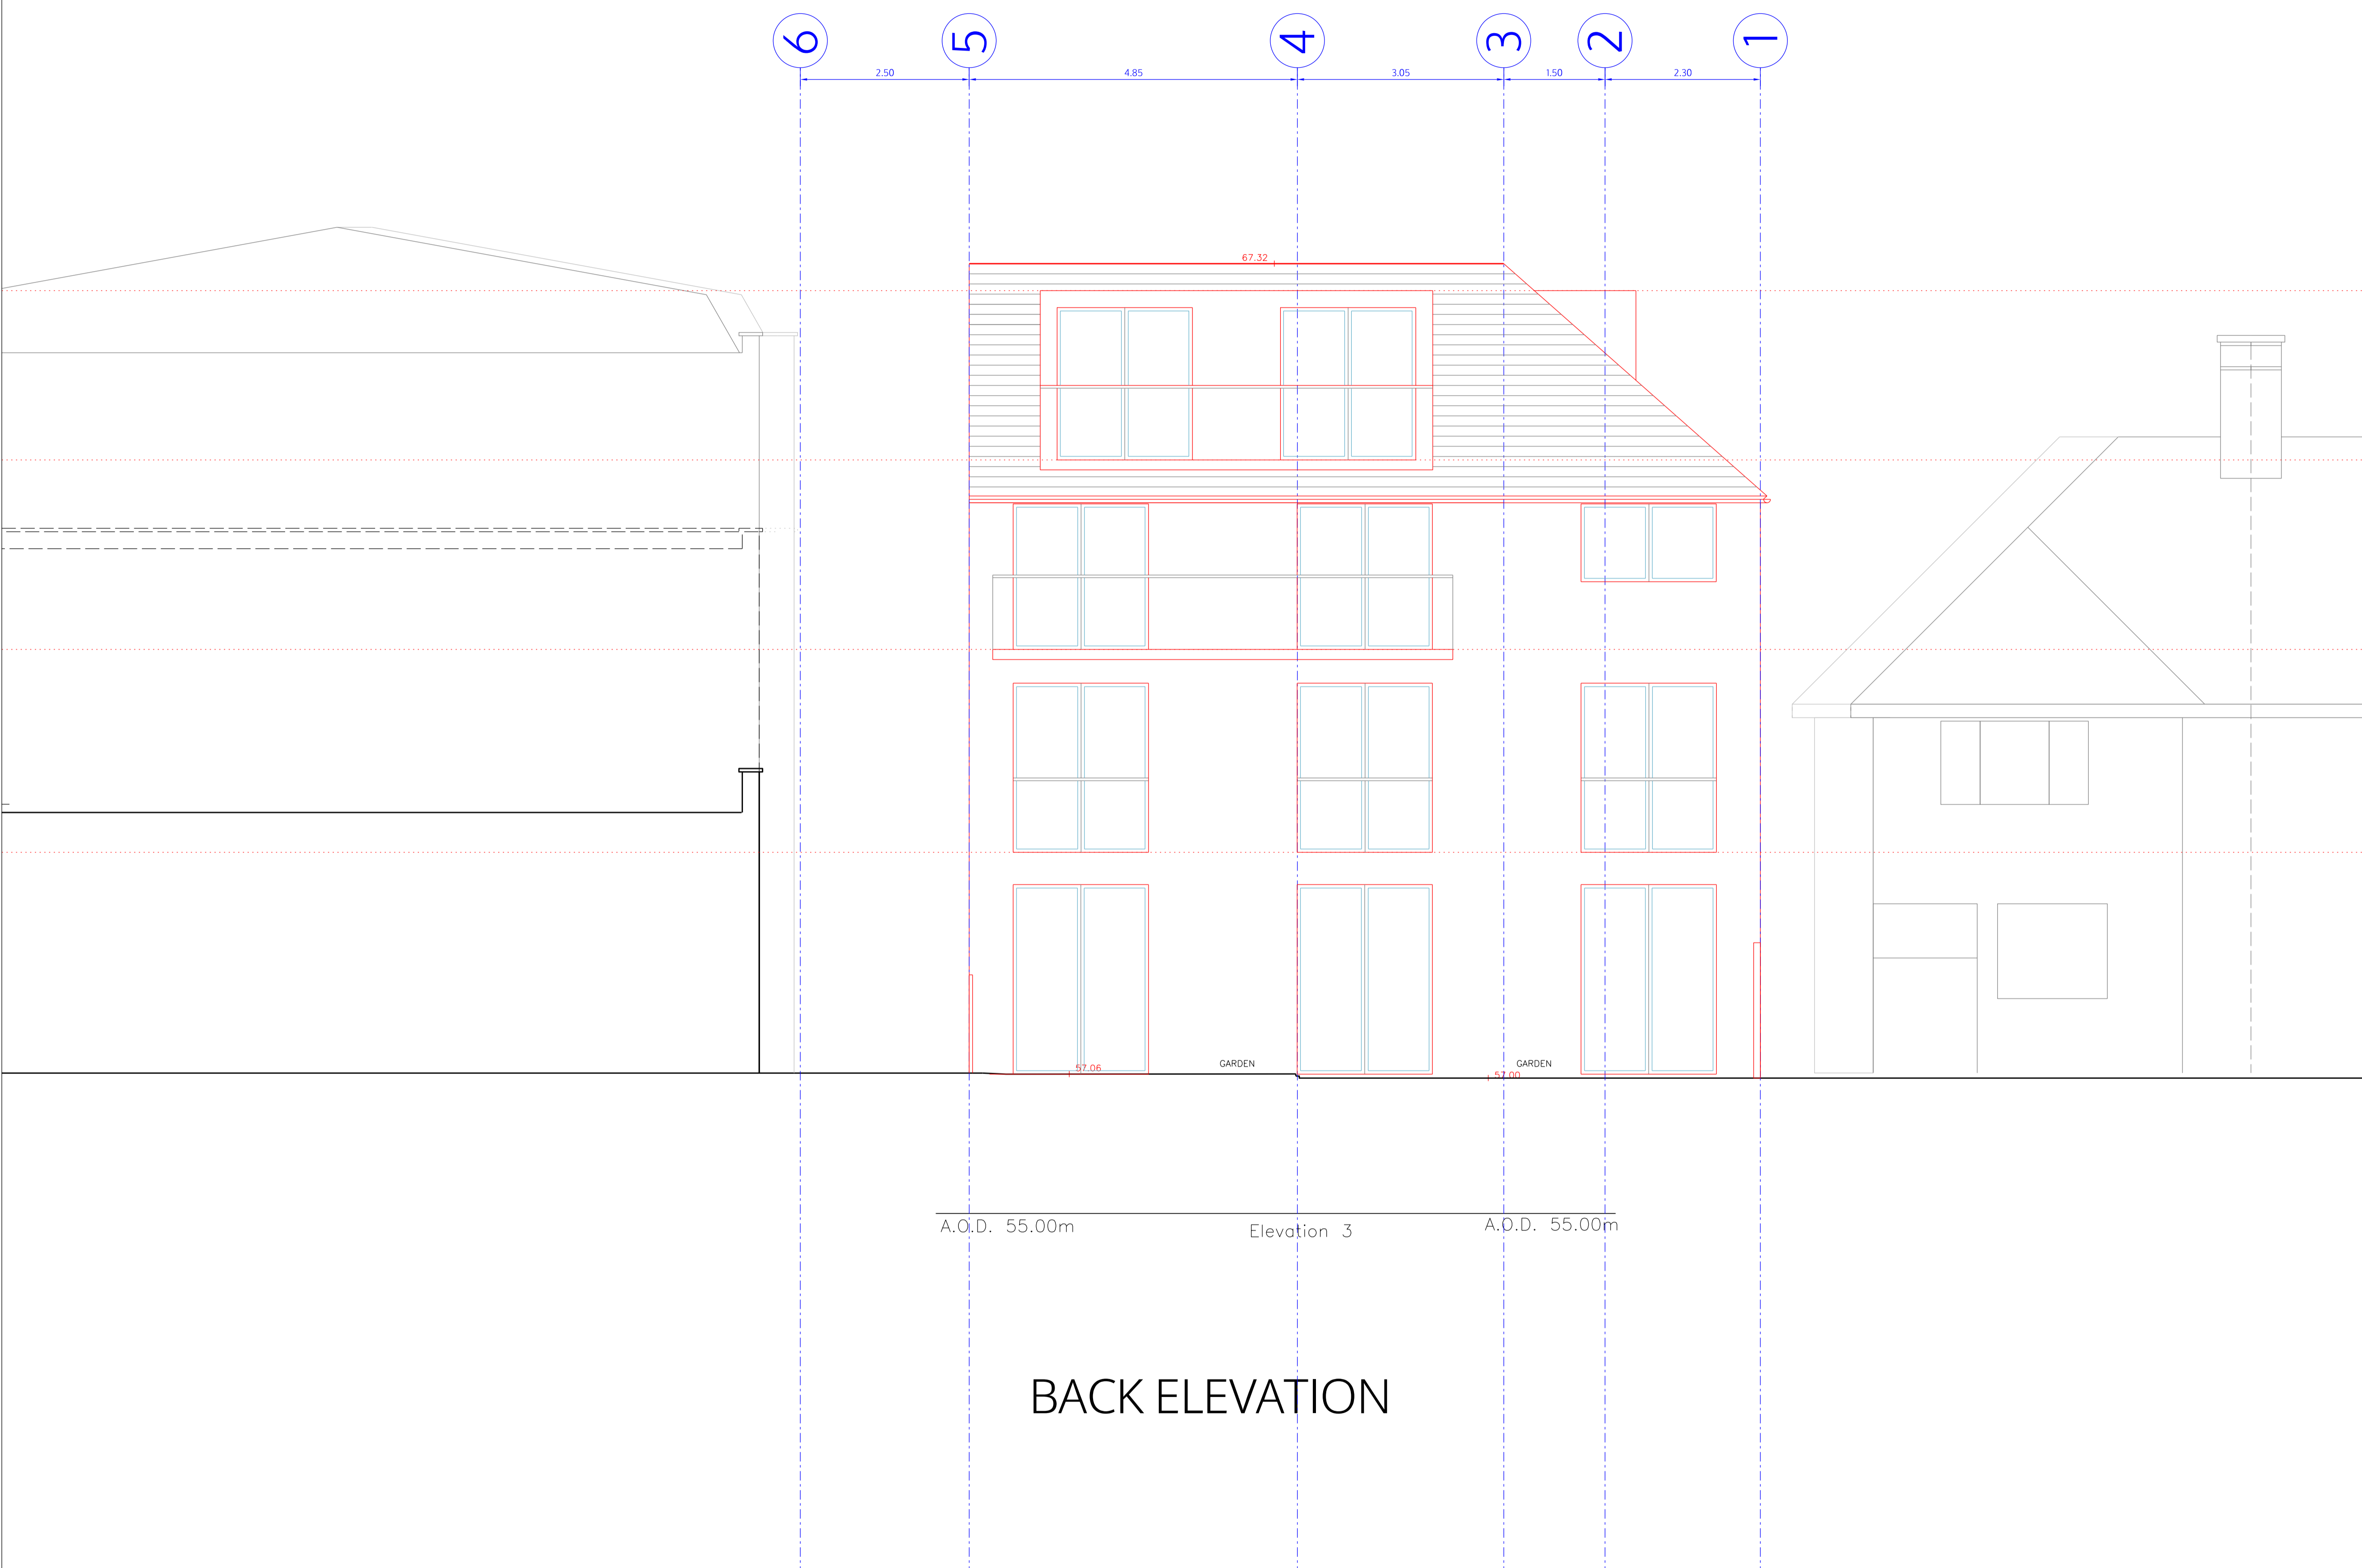

BACK ELEVATION

no. drawn date scale status title client project © ALL COPYRIGHTS RESERVED m 0 1 2 3 4 5 ALL DIMENSIONS TO BE CHECKED ON SITE

spaceAgent
Architects and Designers mail@spaceagent.com
London-Heidelberg-Barcelona-Brussels spaceagent.com
spaceAgent Architects Ltd is a RIBA Chartered Practice

project PIA House - youth center
2a Alba Gardens
London NW11 9NR

client Michael Wieder
2a Alba Gardens
London NW11 9NR

title Back elevation
as proposed

DRAFT	
	1:100 @A3 1:50 @A1
	25.06.2019
	I.lezzi
ALB_P09c