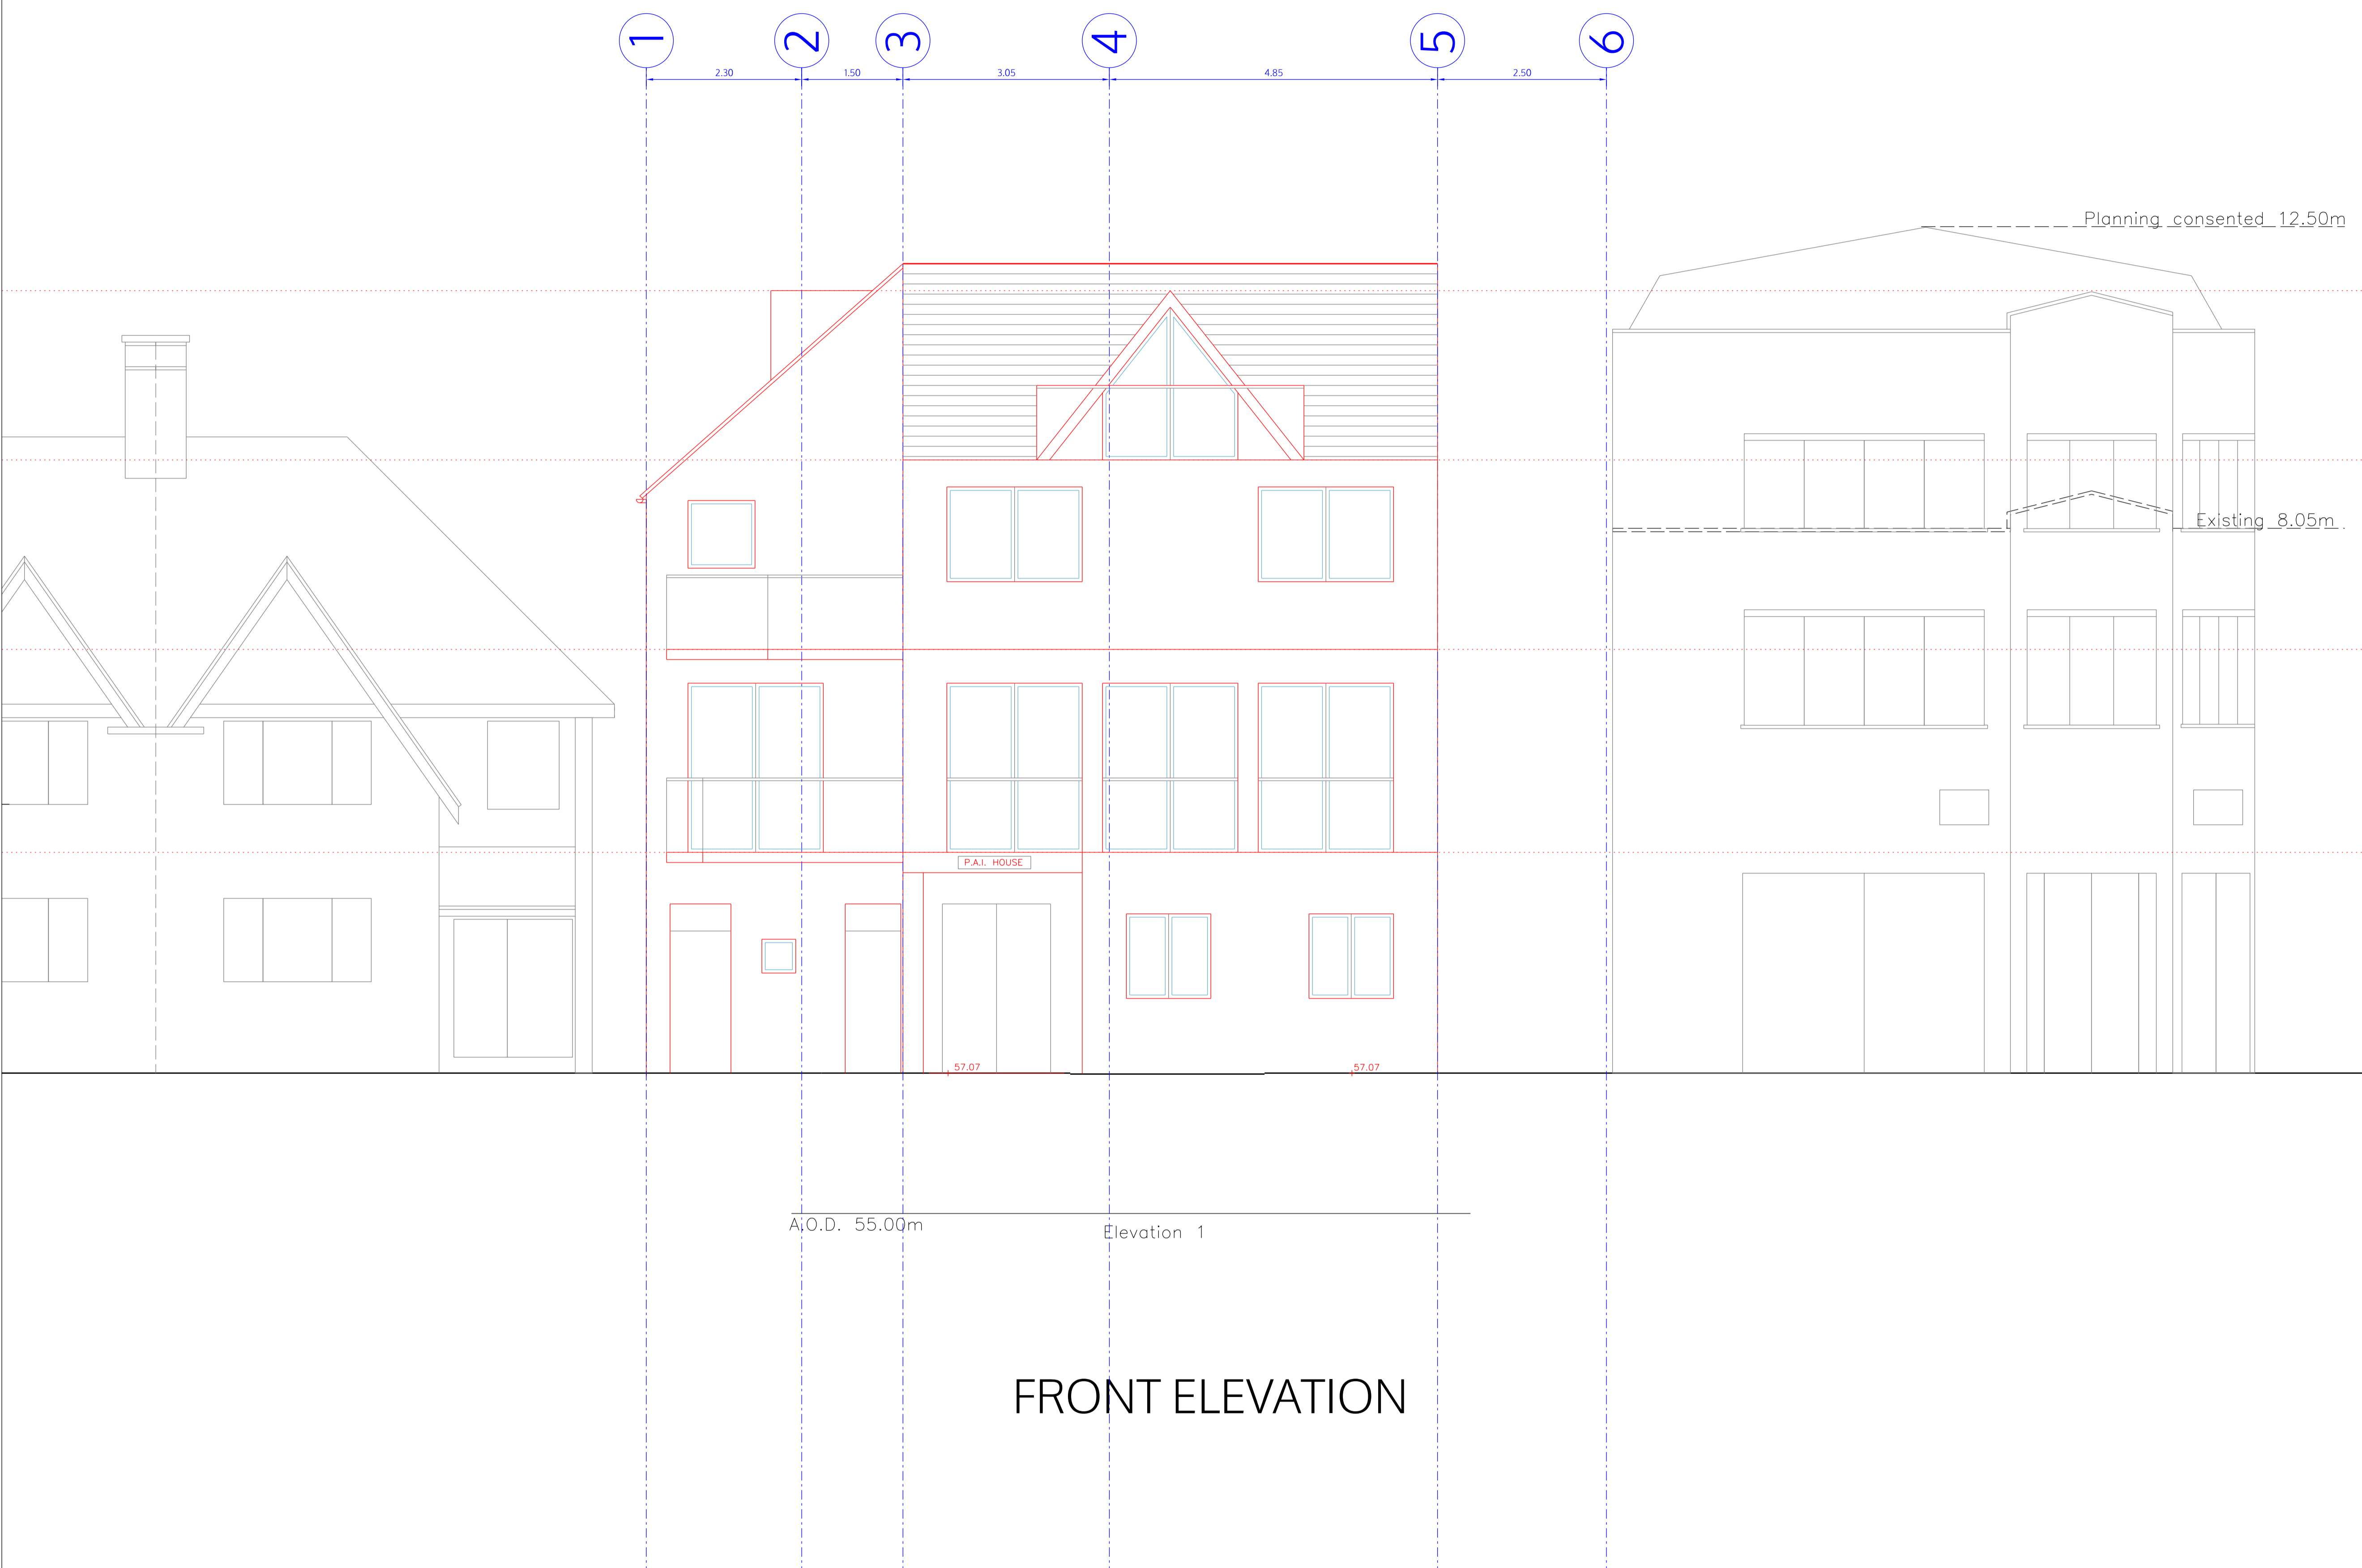

no. drawn date scale status title client project
© ALL COPYRIGHTS RESERVED m 0 1 2 3 4 5 ALL DIMENSIONS TO BE CHECKED ON SITE

spaceAgent
Architects and Designers mail@spaceagent.com
London-Heidelberg-Barcelona-Brussels spaceagent.com
spaceAgent Architects Ltd is a RIBA Chartered Practice

project PIA House - youth center
2a Alba Gardens
London NW11 9NR

client Michael Wieder
2a Alba Gardens
London NW11 9NR

title Front elevation
as proposed

DRAFT	
	1:100 @A3 1:50 @A1
	25.06.2019
	I.lezzi
ALB_P08c