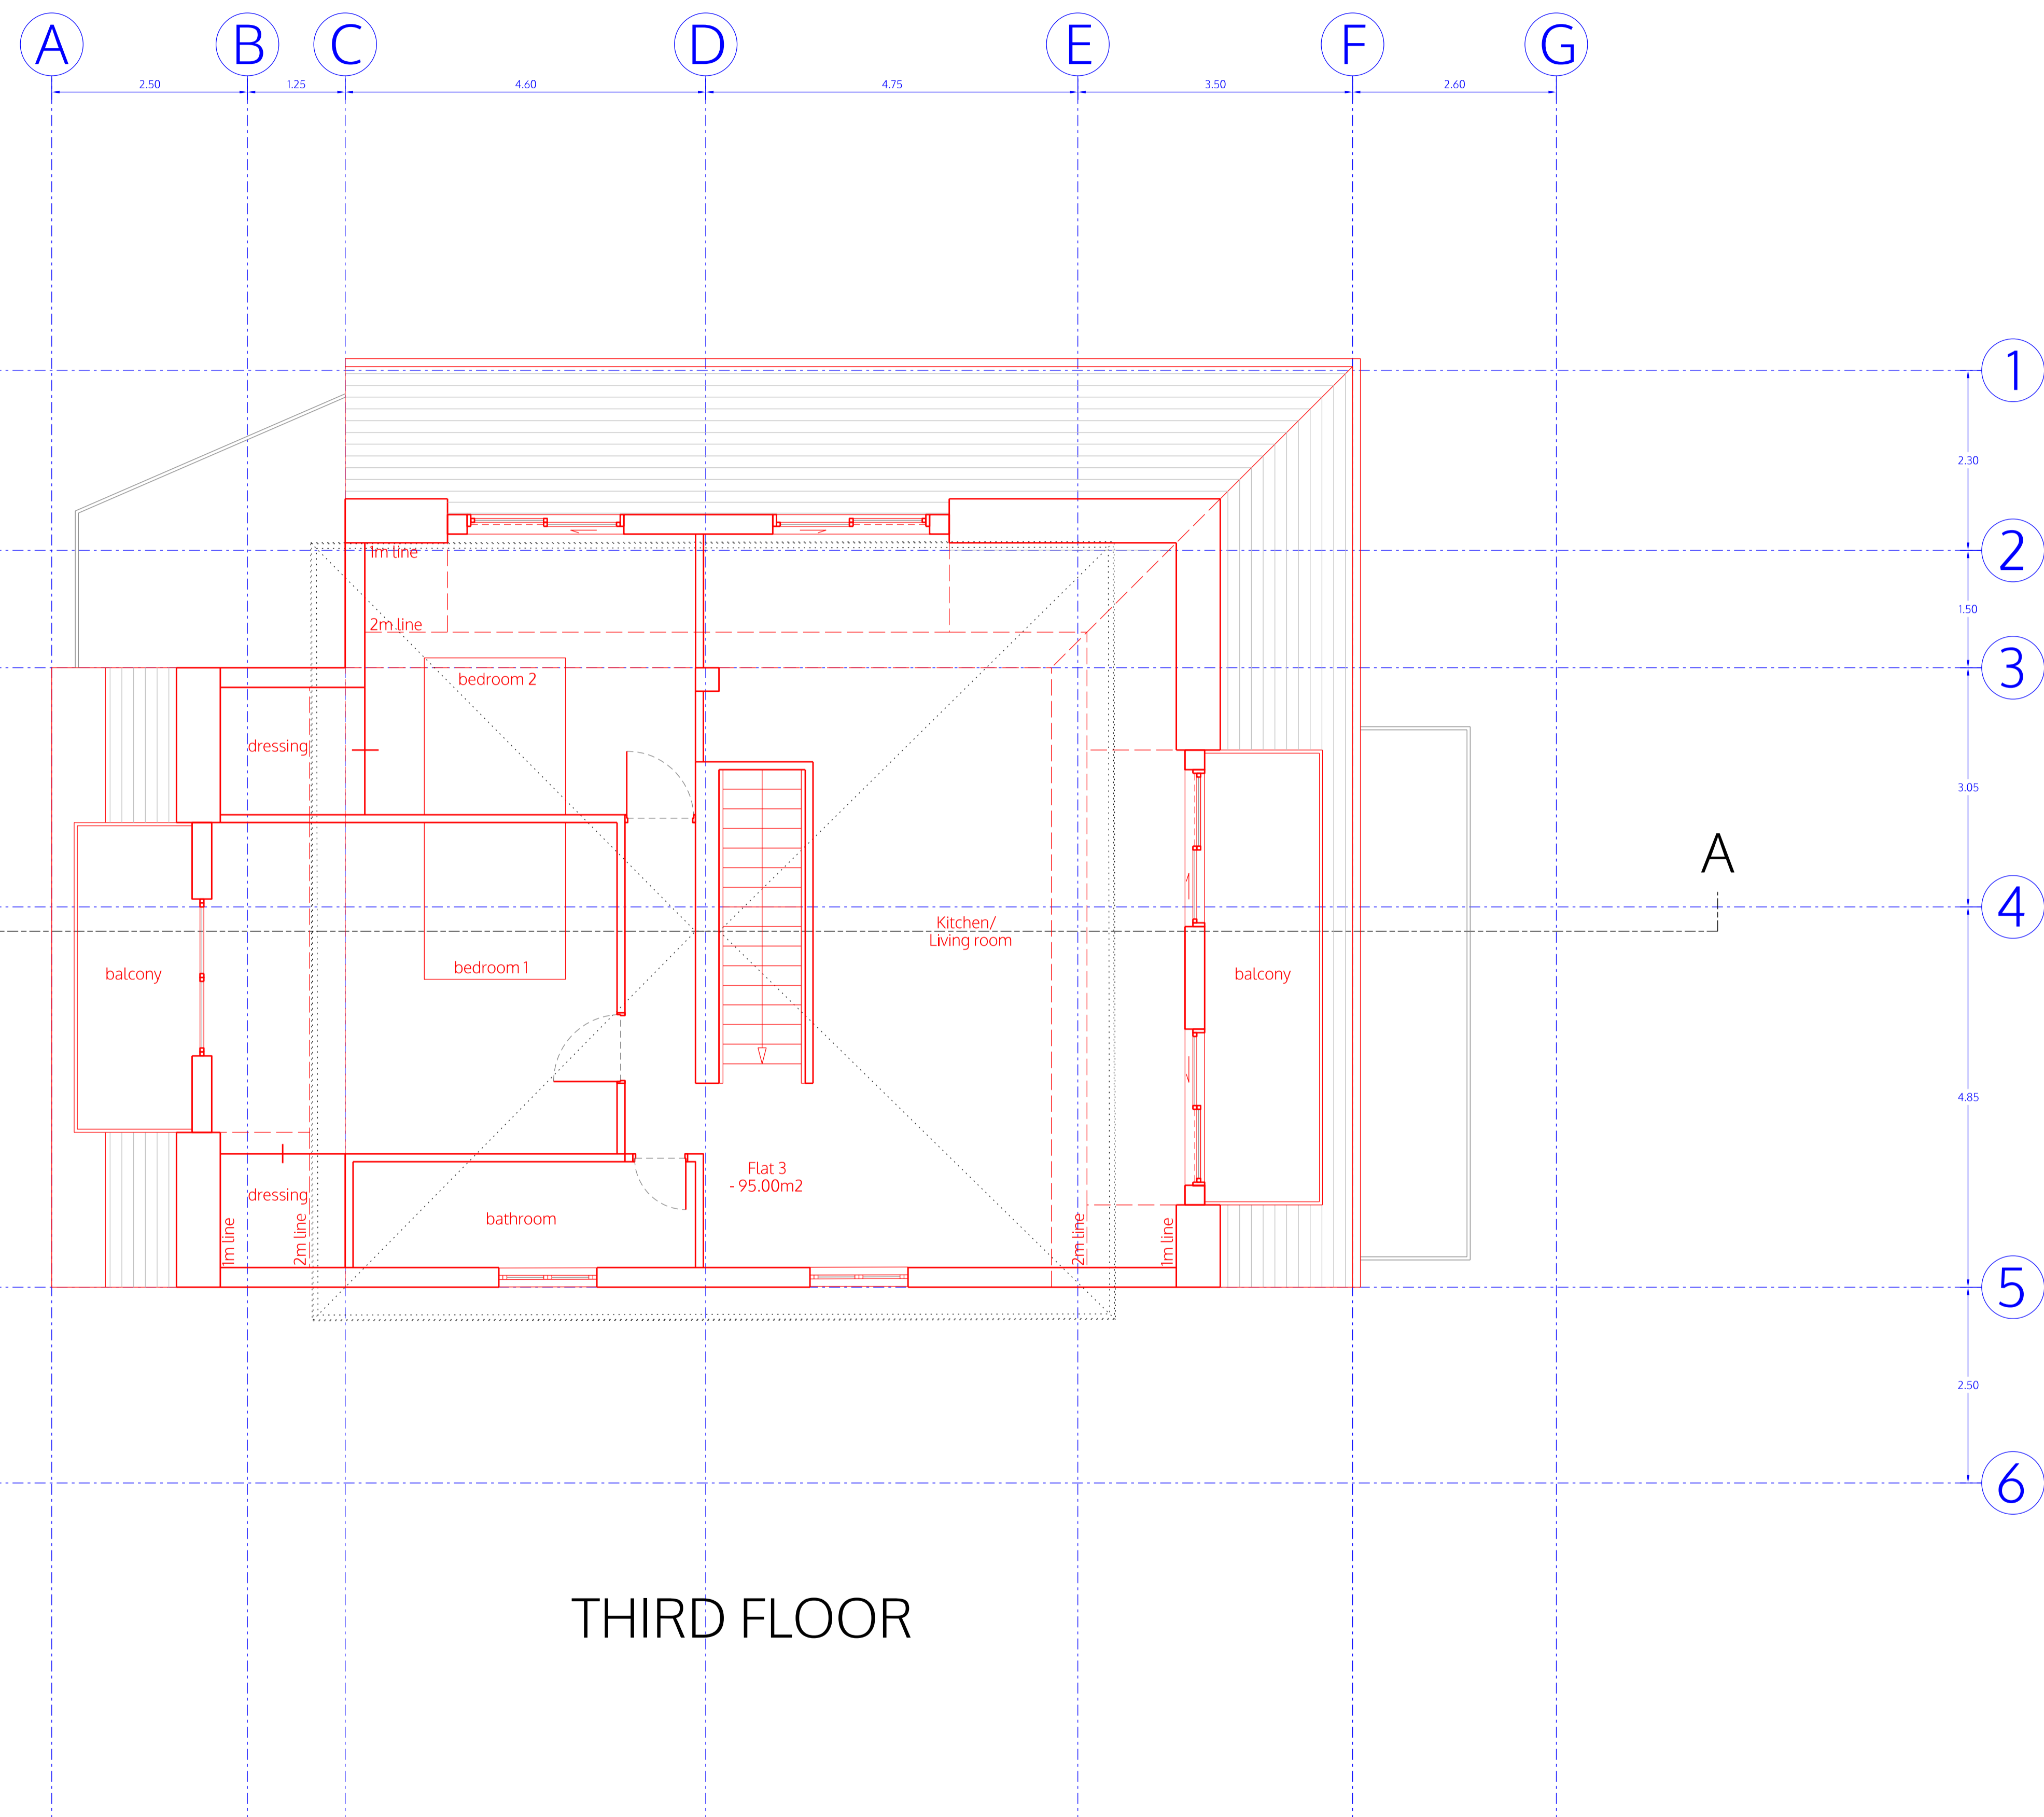

THIRD FLOOR

no. drawn date scale status title client project © ALL COPYRIGHTS RESERVED m 0 1 2 3 4 5 ALL DIMENSIONS TO BE CHECKED ON SITE

spaceAgent
Architects and Designers mail@spaceagent.com
London-Heidelberg-Barcelona-Brussels spaceagent.com
spaceAgent Architects Ltd is a RIBA Chartered Practice

PIA House - youth center
2a Alba Gardens
London NW11 9NR

Michael Wieder
2a Alba Gardens
London NW11 9NR

third floor
as proposed

DRAFT	
	1:100 @A3 1:50 @A1
	25.06.2019
	I.lezzi
ALB_P04c