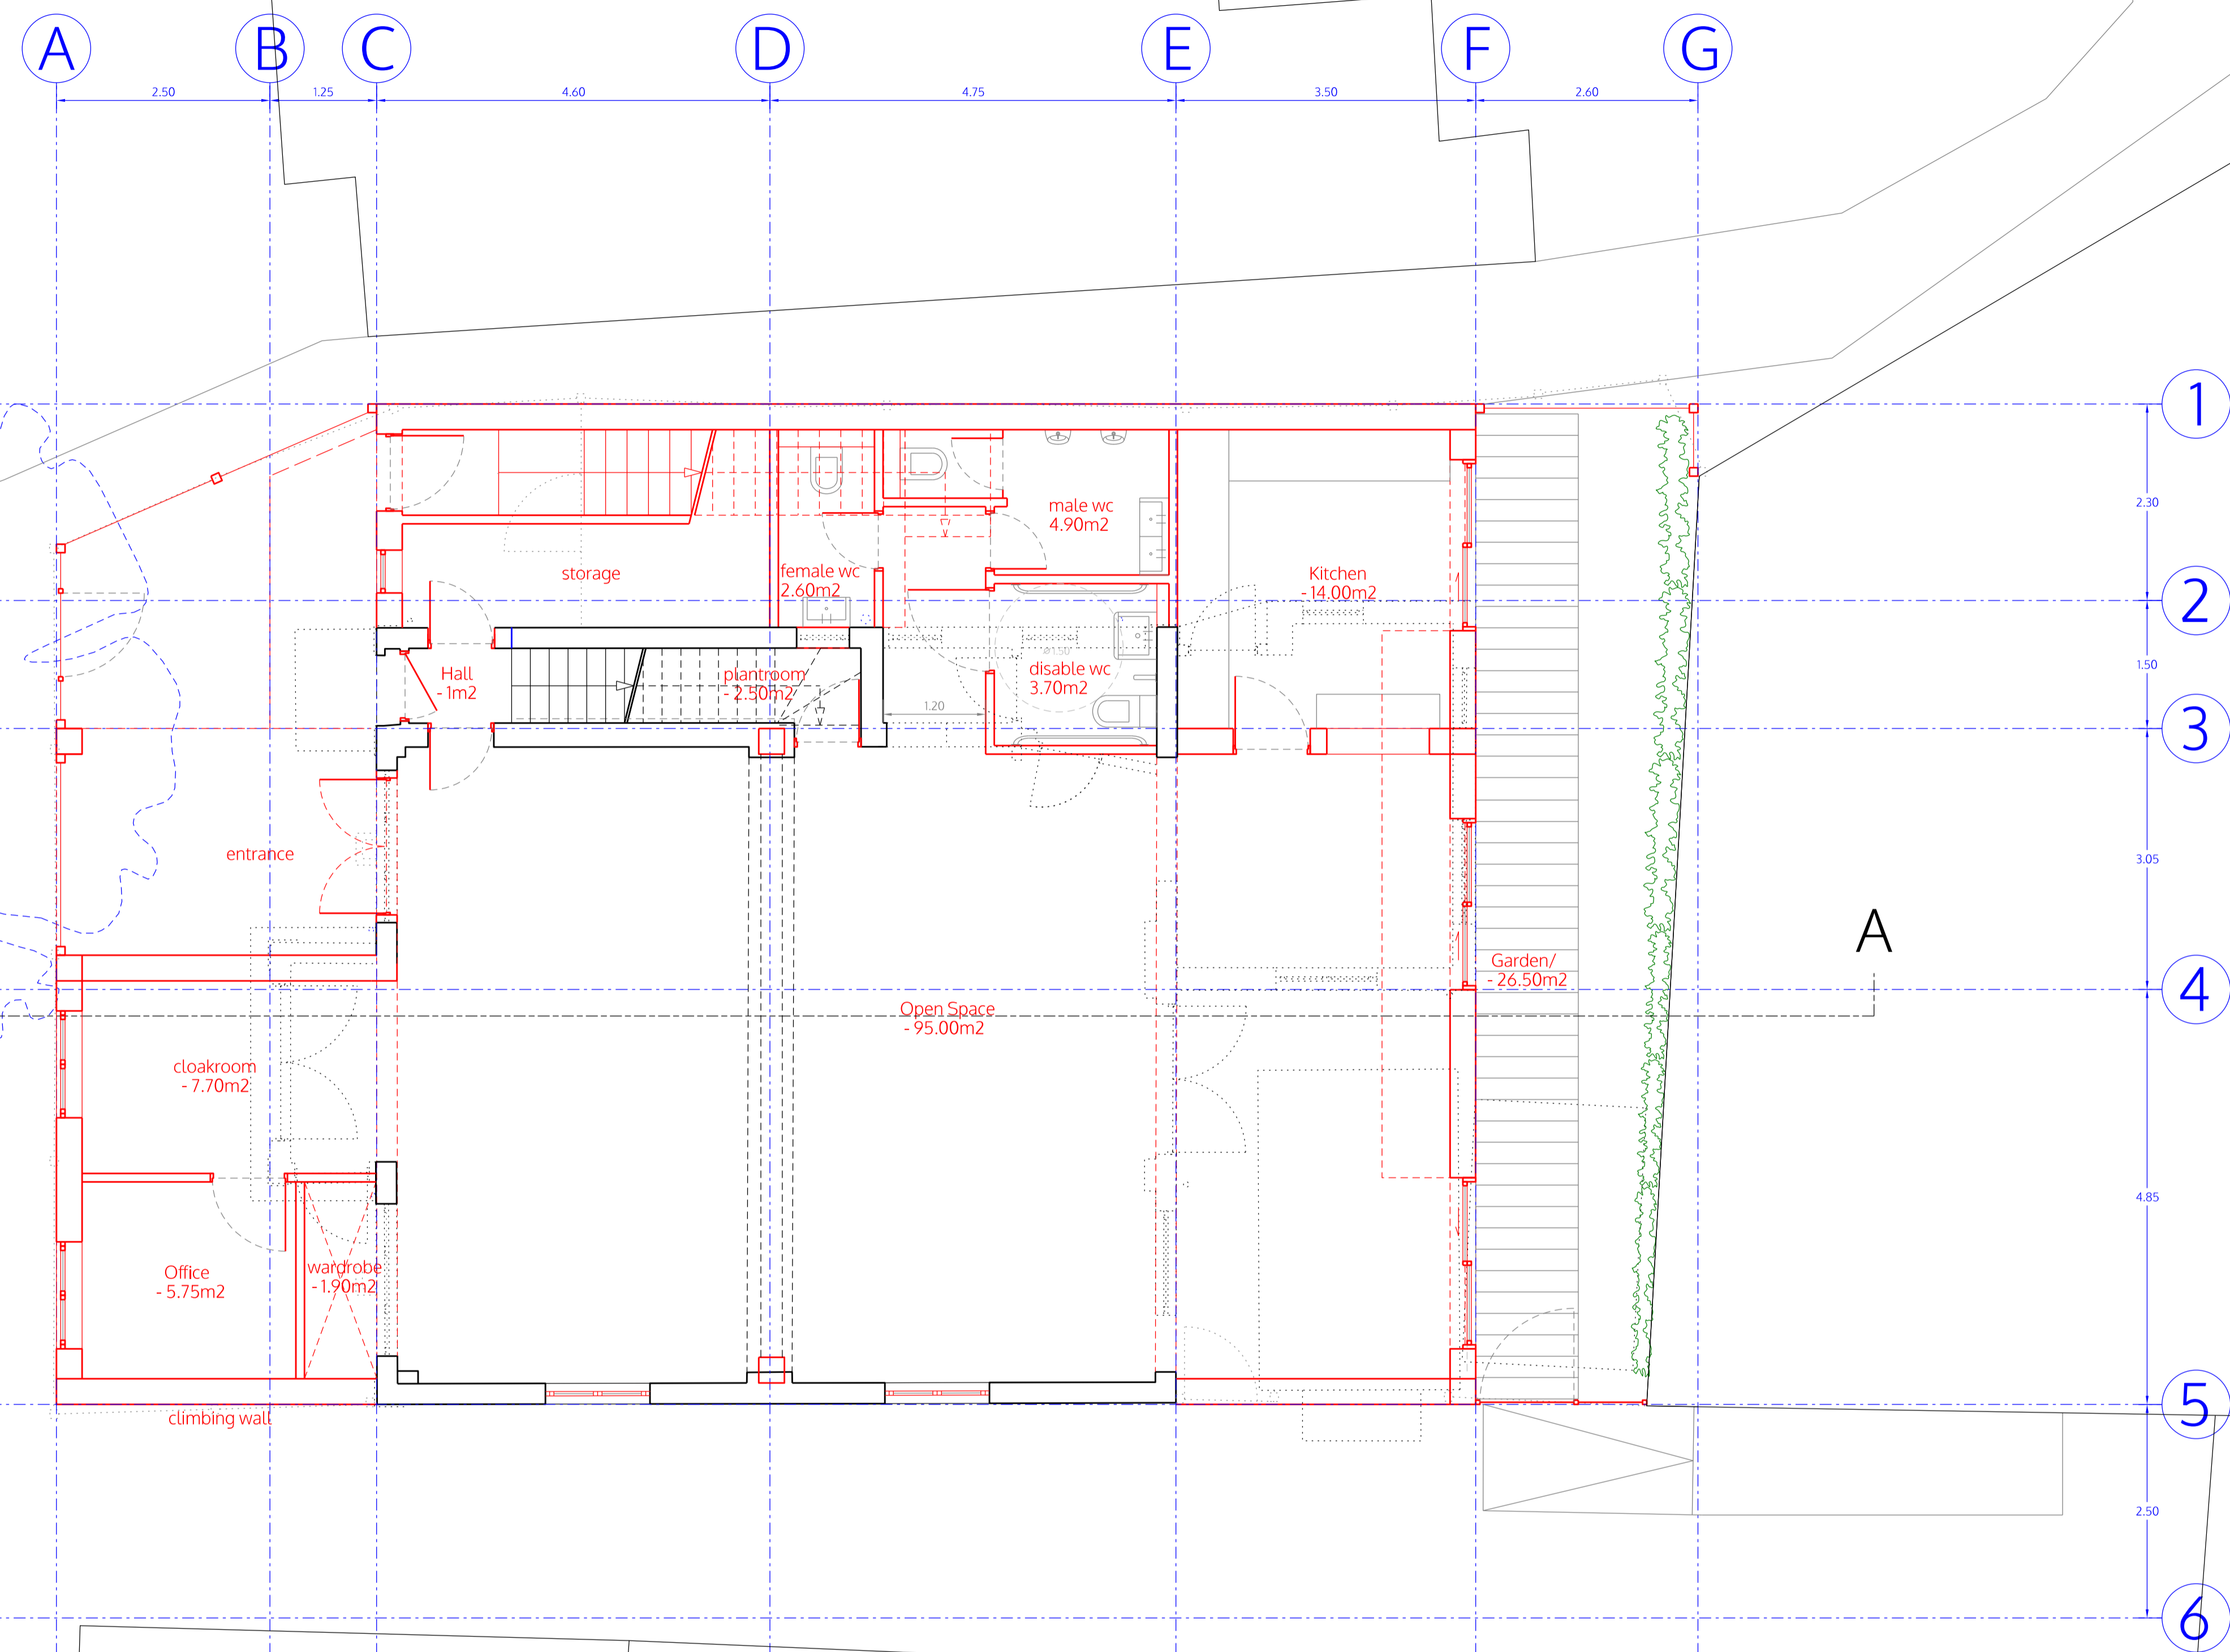

ALBA GARDENS

Tree Height  
D10.6  
H41.2  
S41.0

GROUND FLOOR

no. drawn date scale status title client project © ALL COPYRIGHTS RESERVED m 0 ALL DIMENSIONS TO BE CHECKED ON SITE

**spaceAgent**  
Architects and Designers  
London-Heidelberg-Barcelona-Brussels  
spaceAgent Architects Ltd is a RIBA Chartered Practice