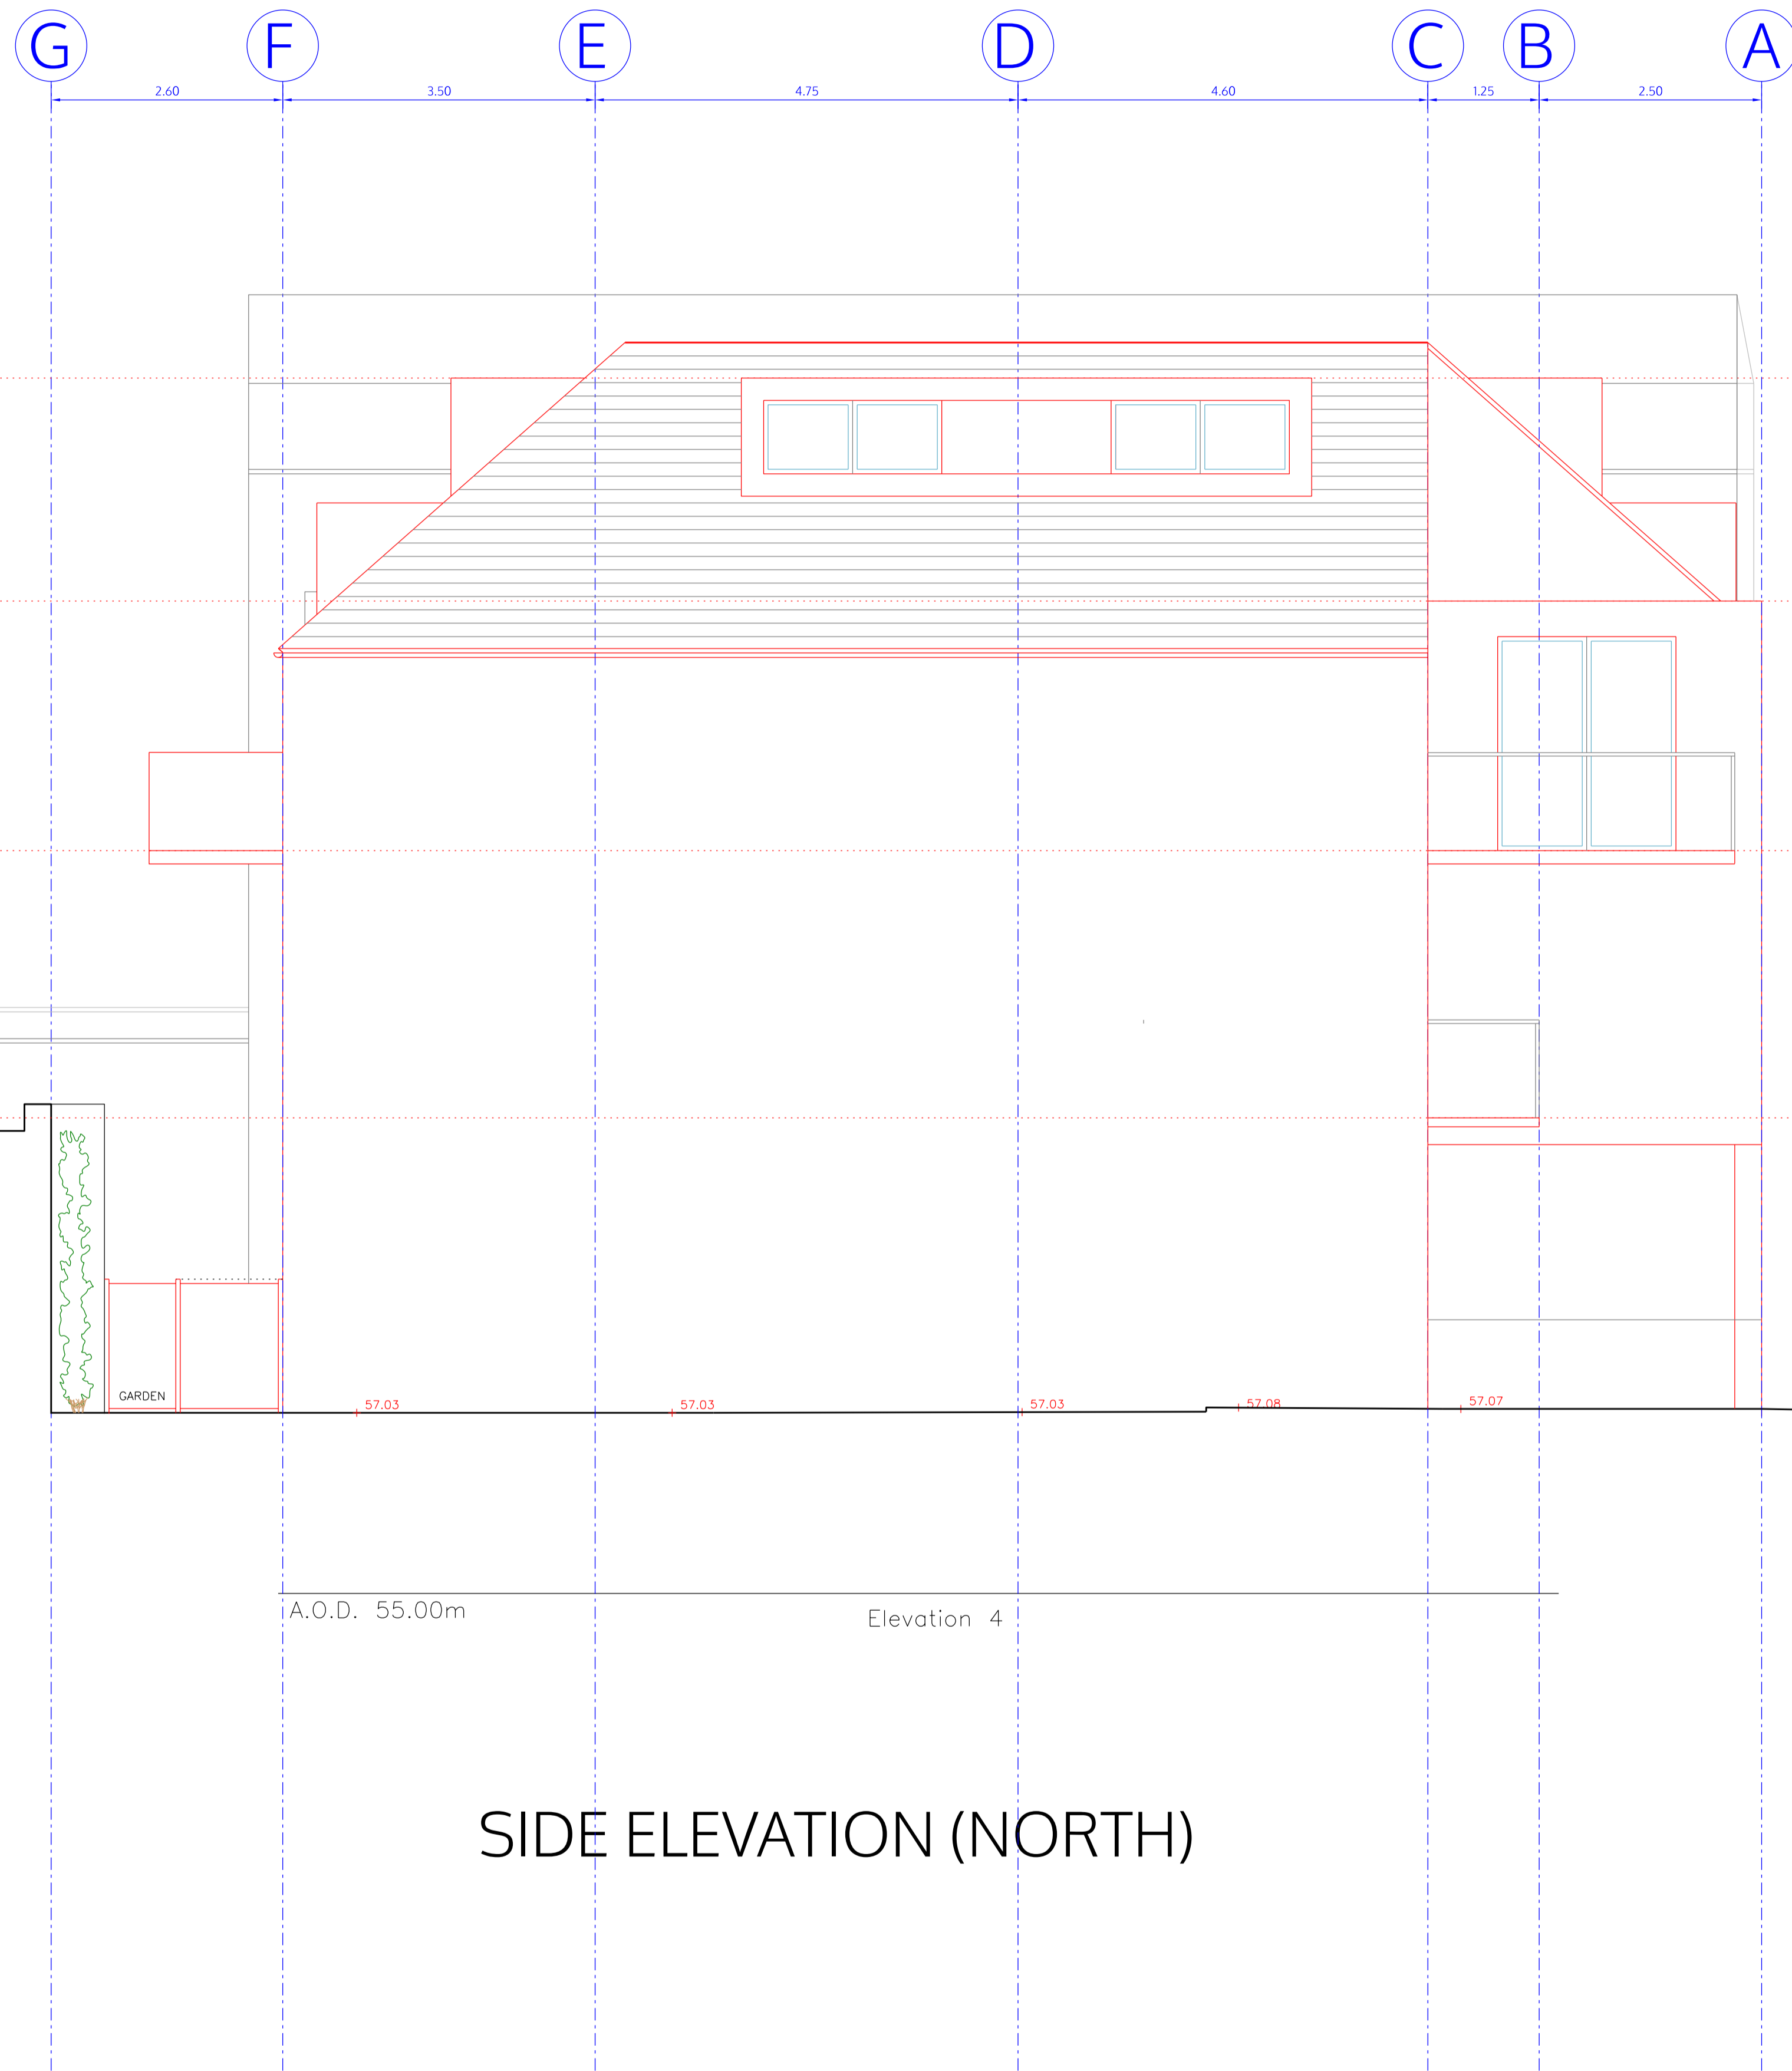

SIDE ELEVATION (NORTH)

no. drawn date scale status title client project © ALL COPYRIGHTS RESERVED m 0 1 2 3 4 5 ALL DIMENSIONS TO BE CHECKED ON SITE

spaceAgent
Architects and Designers mail@spaceagent.com
London-Heidelberg-Barcelona-Brussels spaceagent.com
spaceAgent Architects Ltd is a RIBA Chartered Practice

PIA House - youth center
2a Alba Gardens
London NW11 9NR

Michael Wieder
2a Alba Gardens
London NW11 9NR

side elevation (North)
as proposed

DRAFT	
	1:100 @A3 1:50 @A1
	25.06.2019
	I.lezzi
ALB_P10c