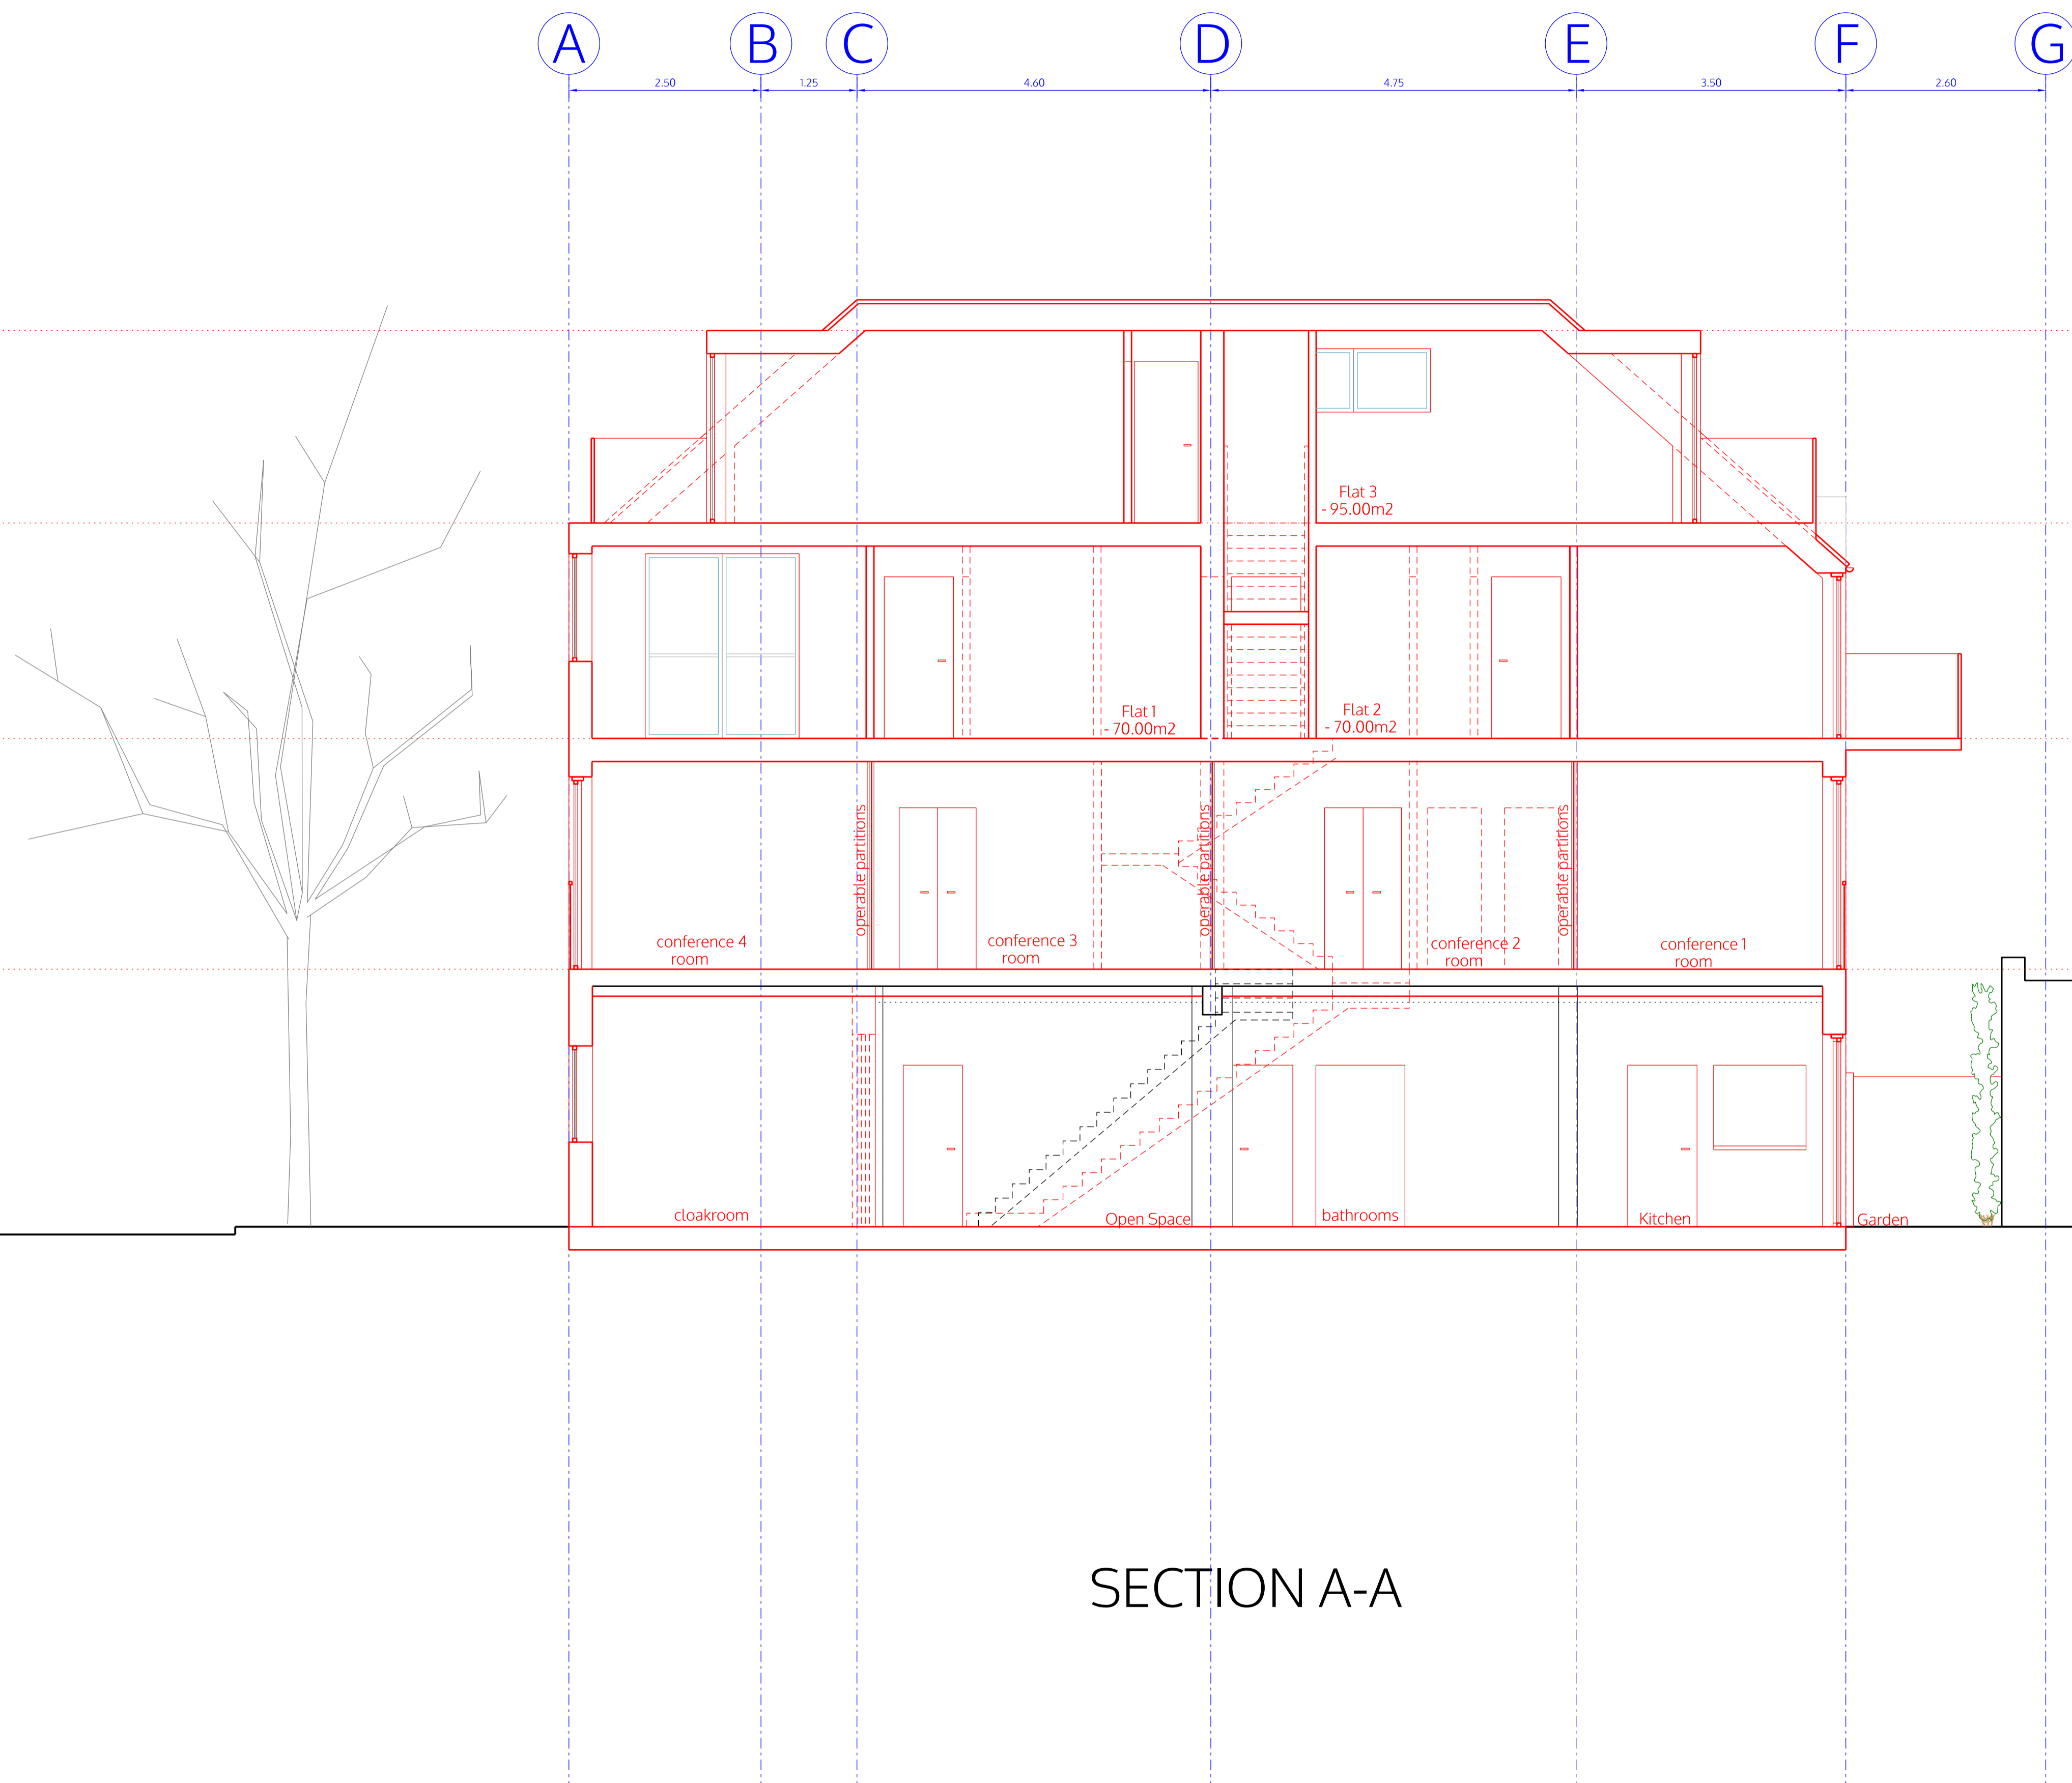

SECTION A-A

no. drawn date scale status title client project © ALL COPYRIGHTS RESERVED m 0 1 2 3 4 5 ALL DIMENSIONS TO BE CHECKED ON SITE

spaceAgent
Architects and Designers mail@spaceagent.com
London-Heidelberg-Barcelona-Brussels spaceagent.com
spaceAgent Architects Ltd is a RIBA Chartered Practice

PIA House - youth center
2a Alba Gardens
London NW11 9NR

Michael Wieder
2a Alba Gardens
London NW11 9NR

section A-A
as proposed

DRAFT	
	1:100 @A3 1:50 @A1
	25.06.2019
	I.lezzi
ALB_P06c