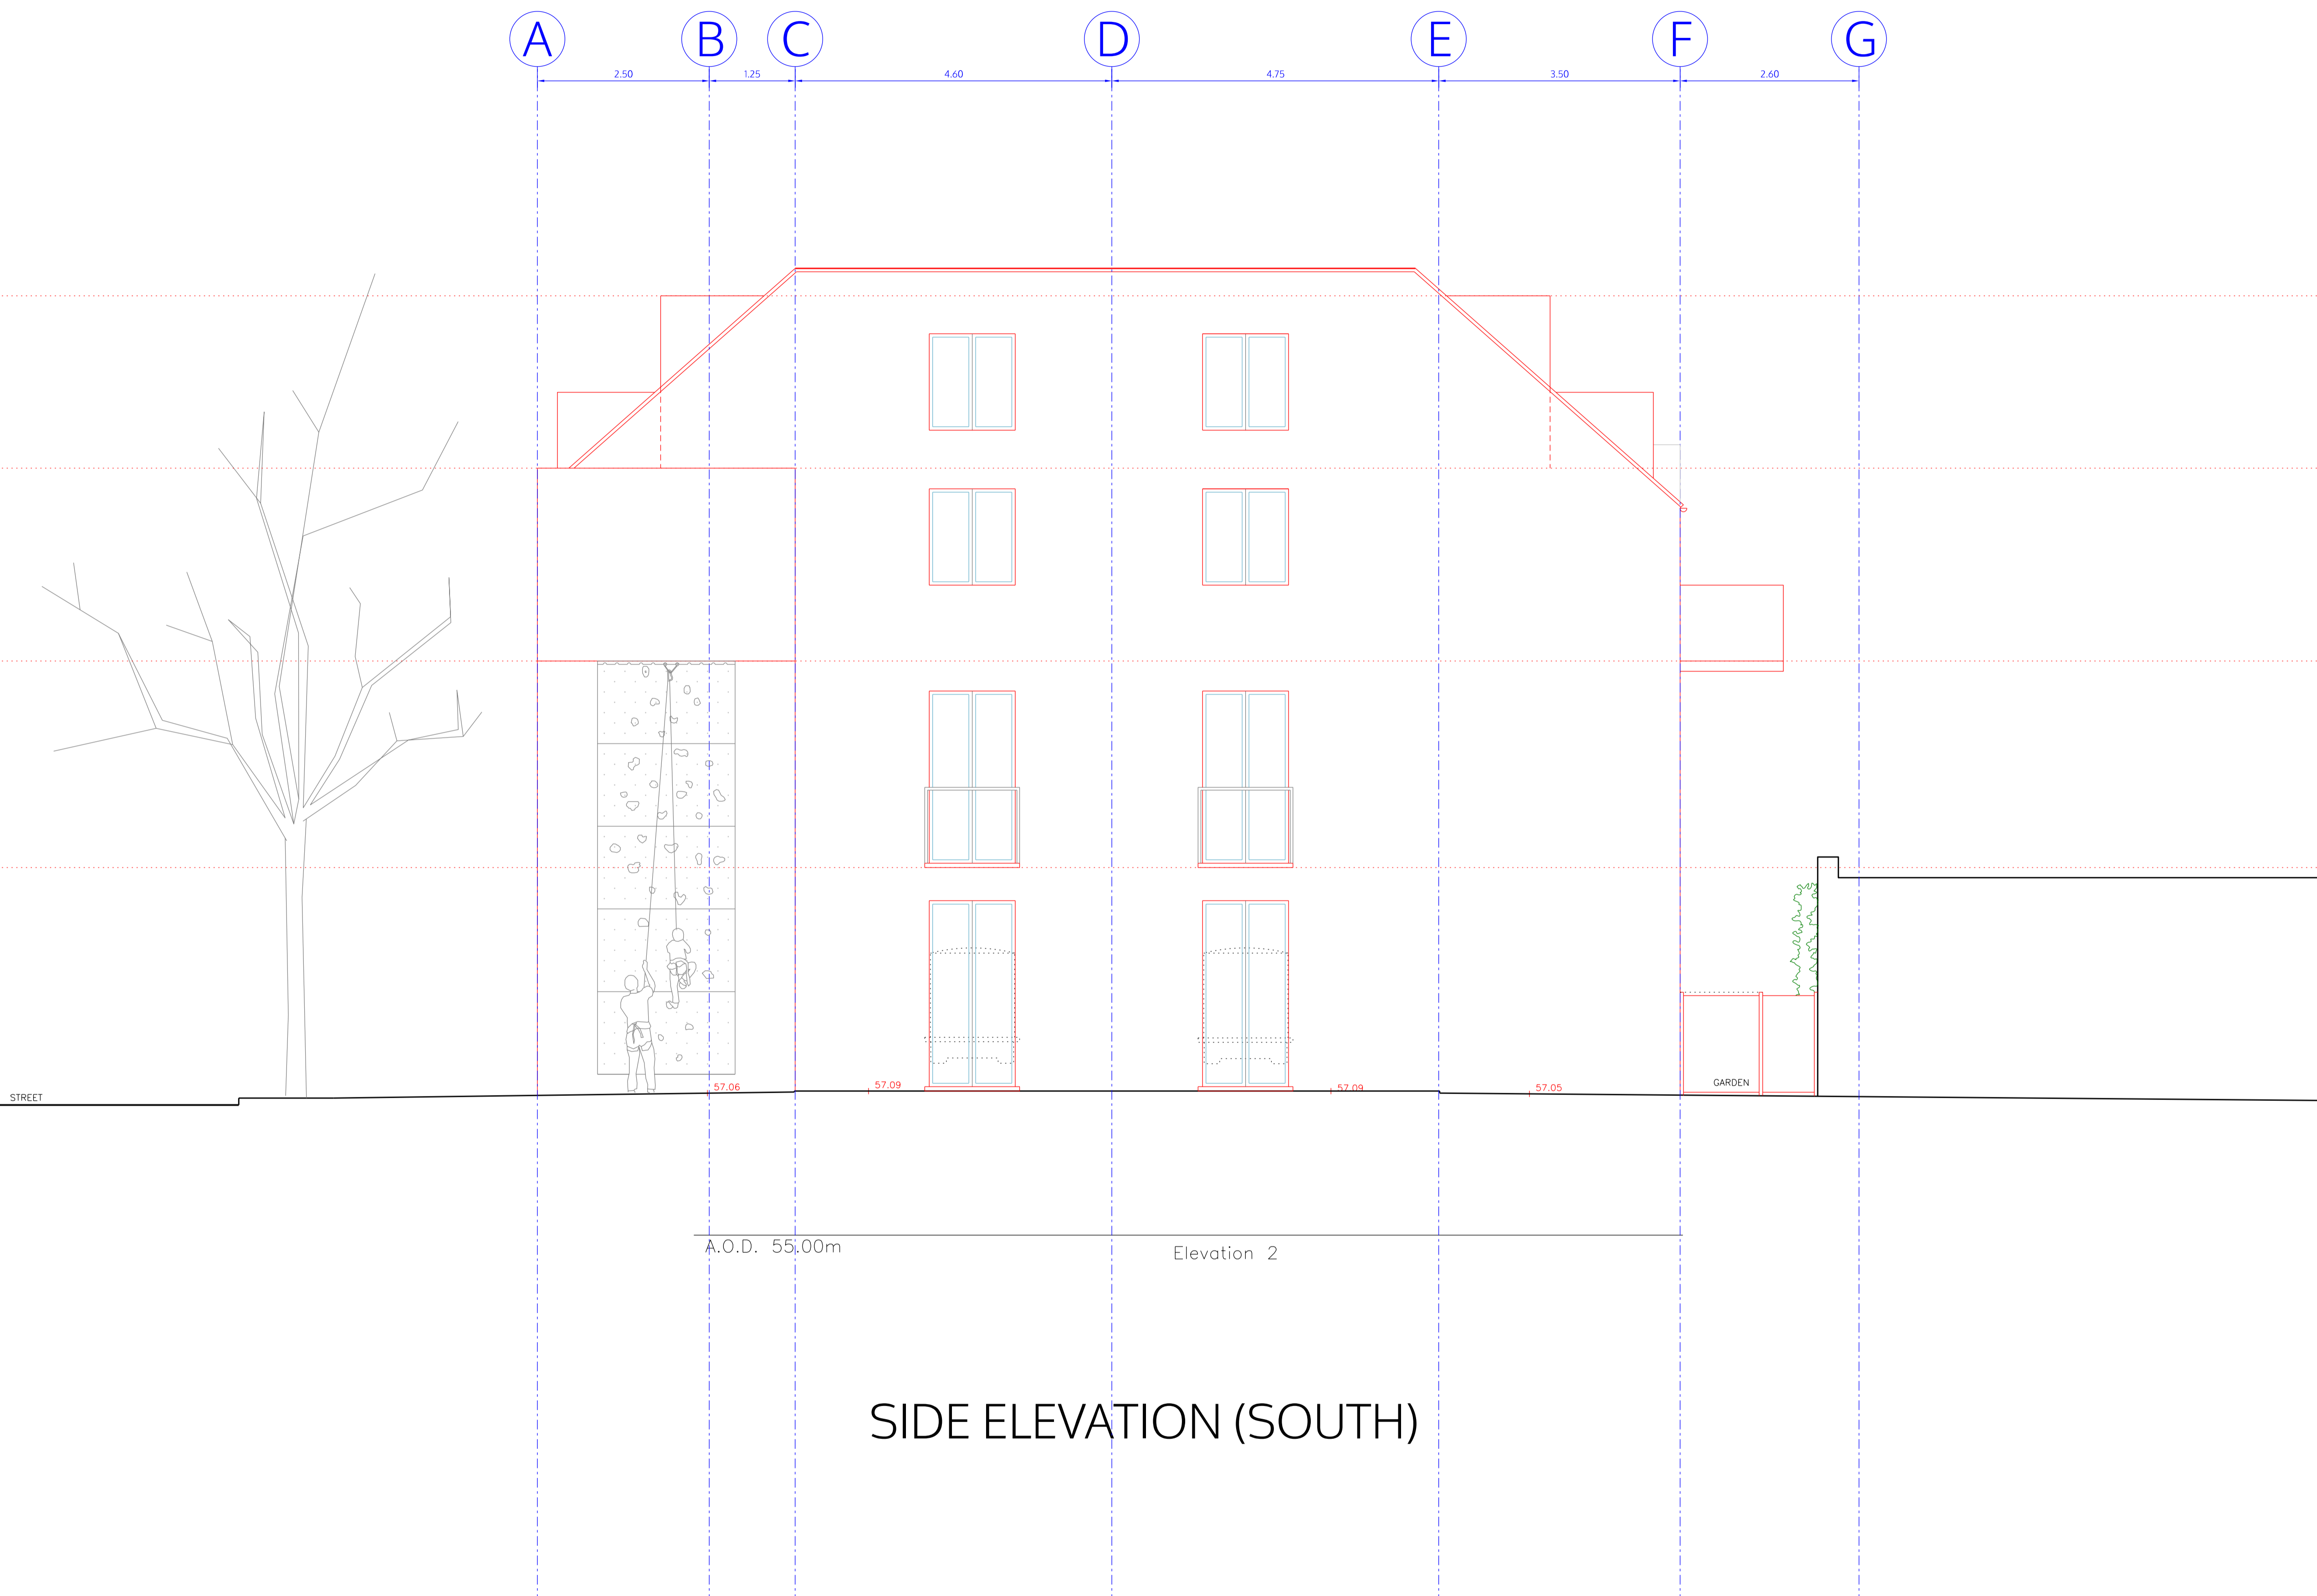

no. drawn date scale status title client project
© ALL COPYRIGHTS RESERVED m 0 1 2 3 4 5 ALL DIMENSIONS TO BE CHECKED ON SITE

spaceAgent
Architects and Designers mail@spaceagent.com
London-Heidelberg-Barcelona-Brussels spaceagent.com
spaceAgent Architects Ltd is a RIBA Chartered Practice

project PIA House - youth center
2a Alba Gardens
London NW11 9NR

client Michael Wieder
2a Alba Gardens
London NW11 9NR

title side elevation (South)
as proposed

DRAFT	
	1:100 @A3 1:50 @A1
	25.06.2019
	I.lezzi
ALB_P07c