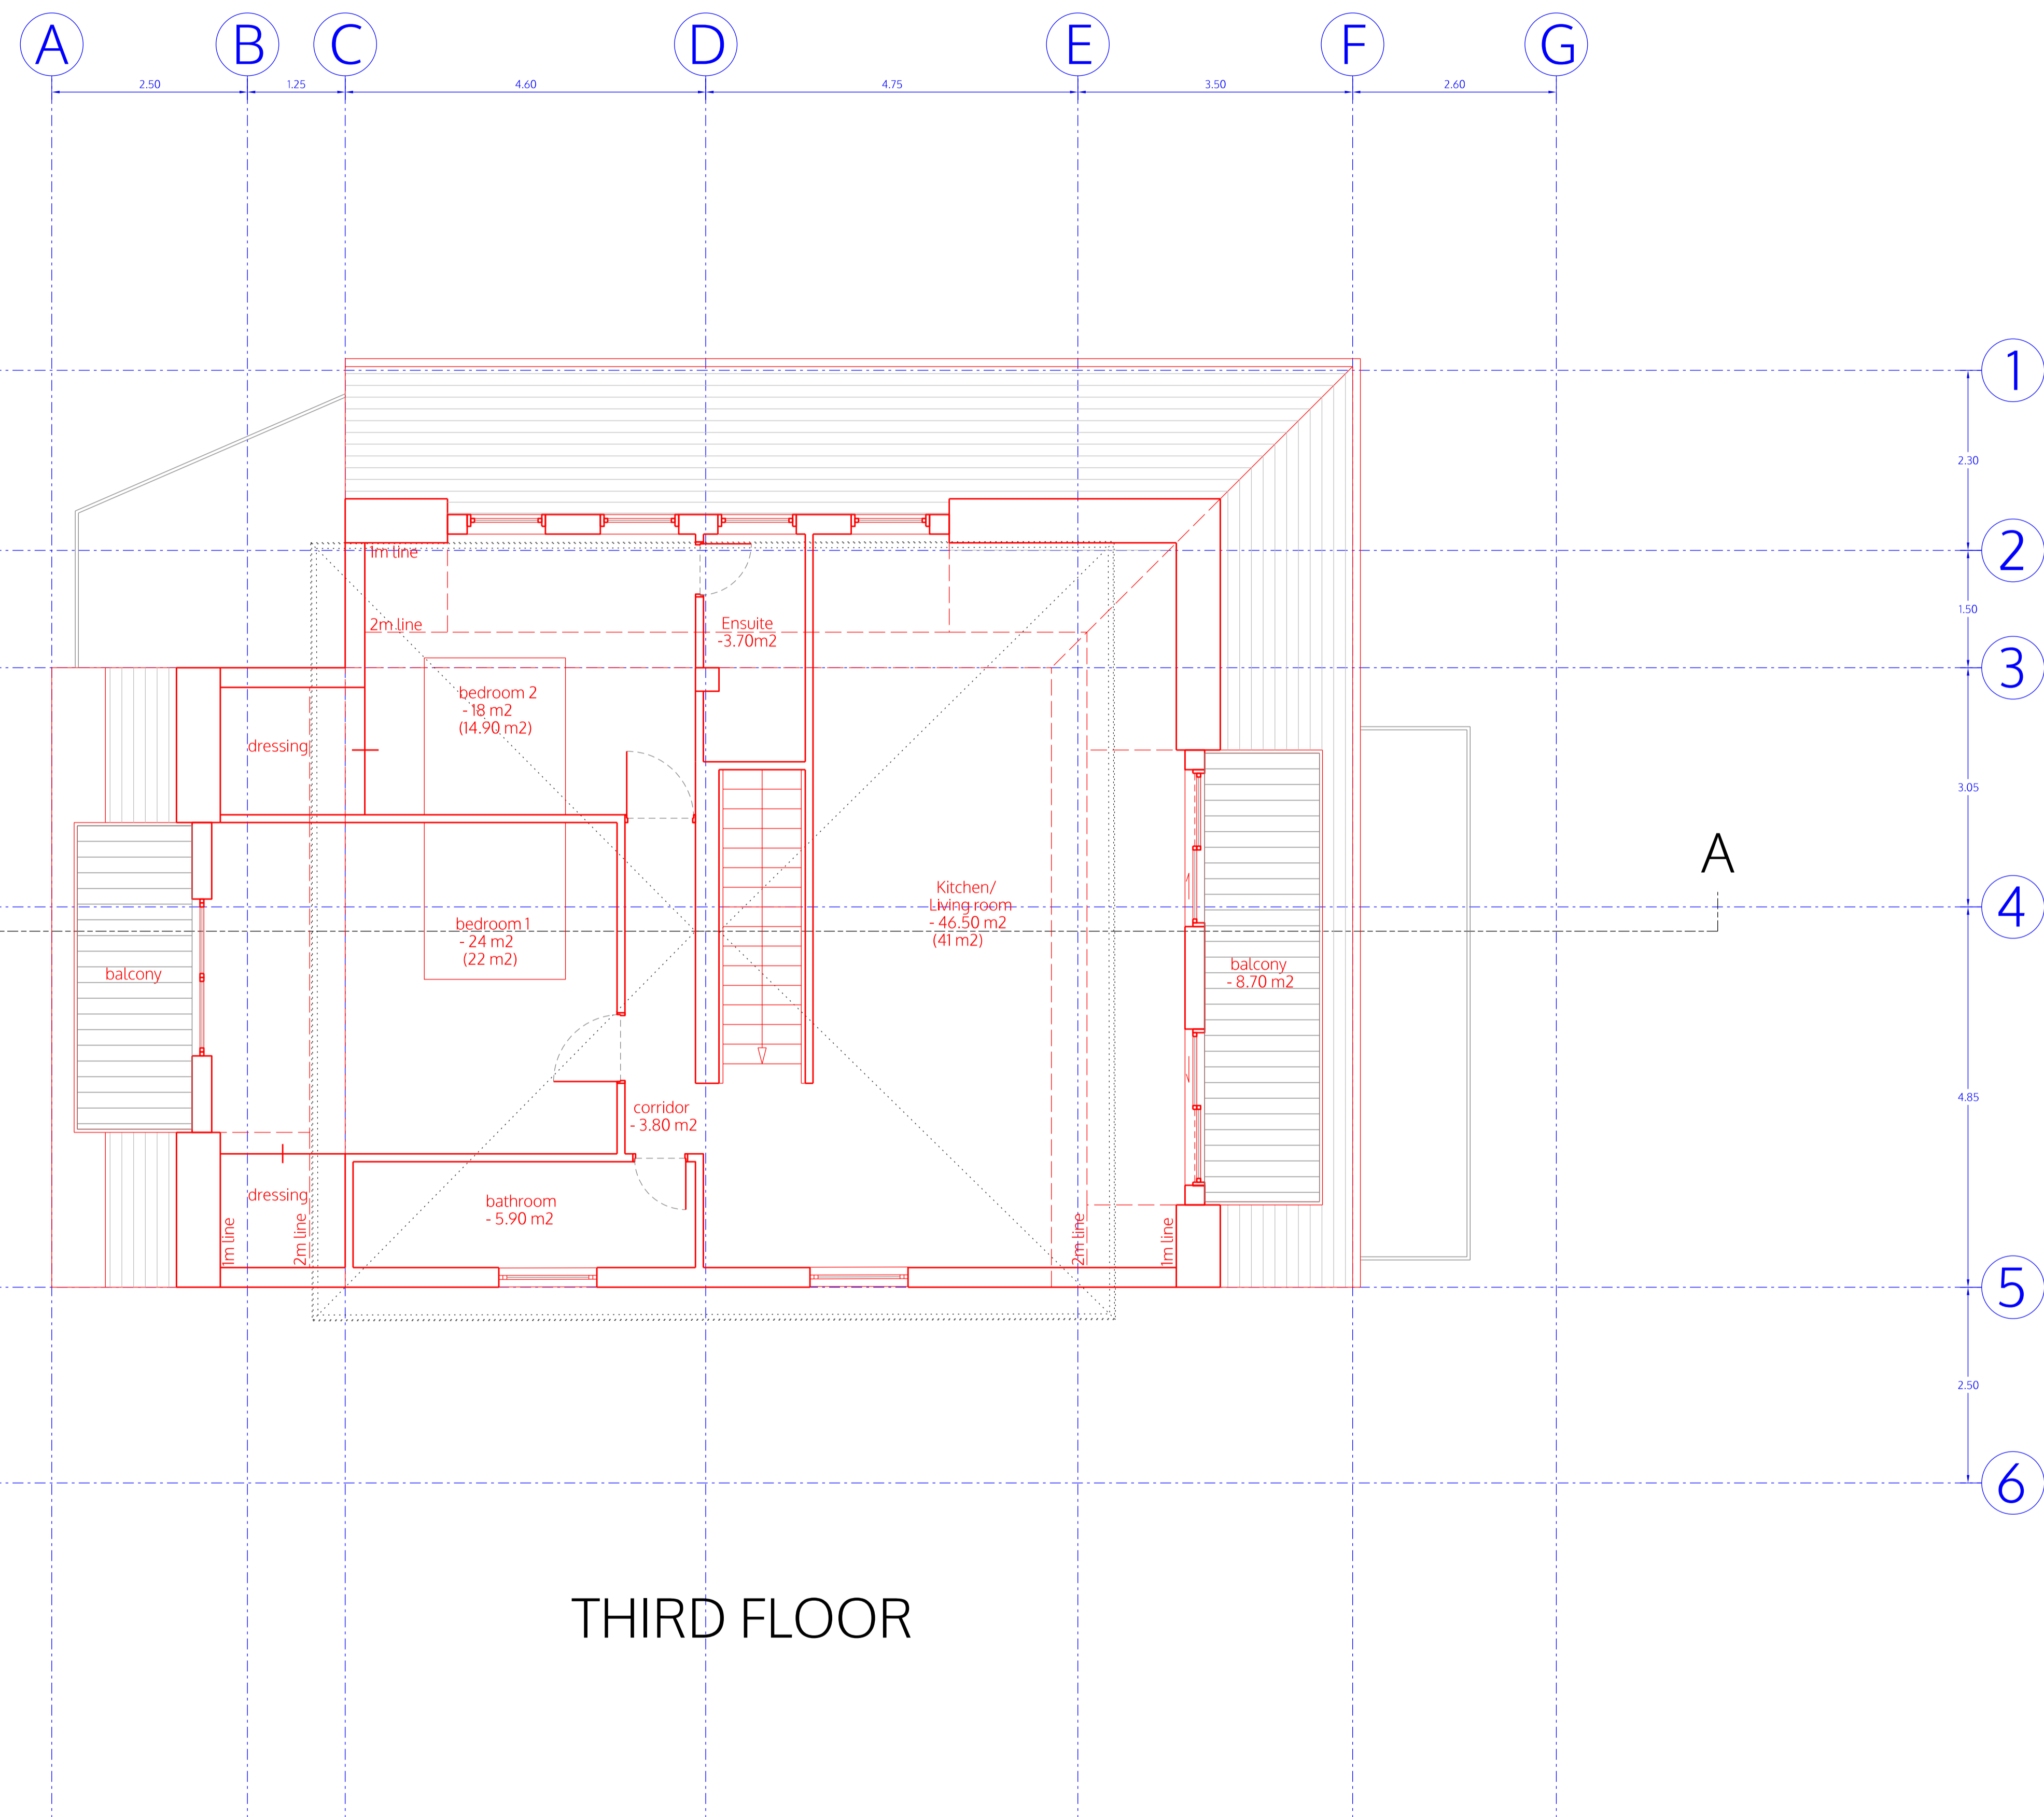

THIRD FLOOR

no. drawn date scale status title client project © ALL COPYRIGHTS RESERVED m 0 1 2 3 4 5 ALL DIMENSIONS TO BE CHECKED ON SITE

spaceAgent
Architects and Designers mail@spaceagent.com
London-Heidelberg-Barcelona-Brussels spaceagent.com
spaceAgent Architects Ltd is a RIBA Chartered Practice

PIA House - youth center
2a Alba Gardens
London NW11 9NR

Michael Wieder
2a Alba Gardens
London NW11 9NR

third floor
as proposed

DRAFT	
	1:100 @A3 1:50 @A1
	9.08.2019
	I.lezzi
ALB_P04c1