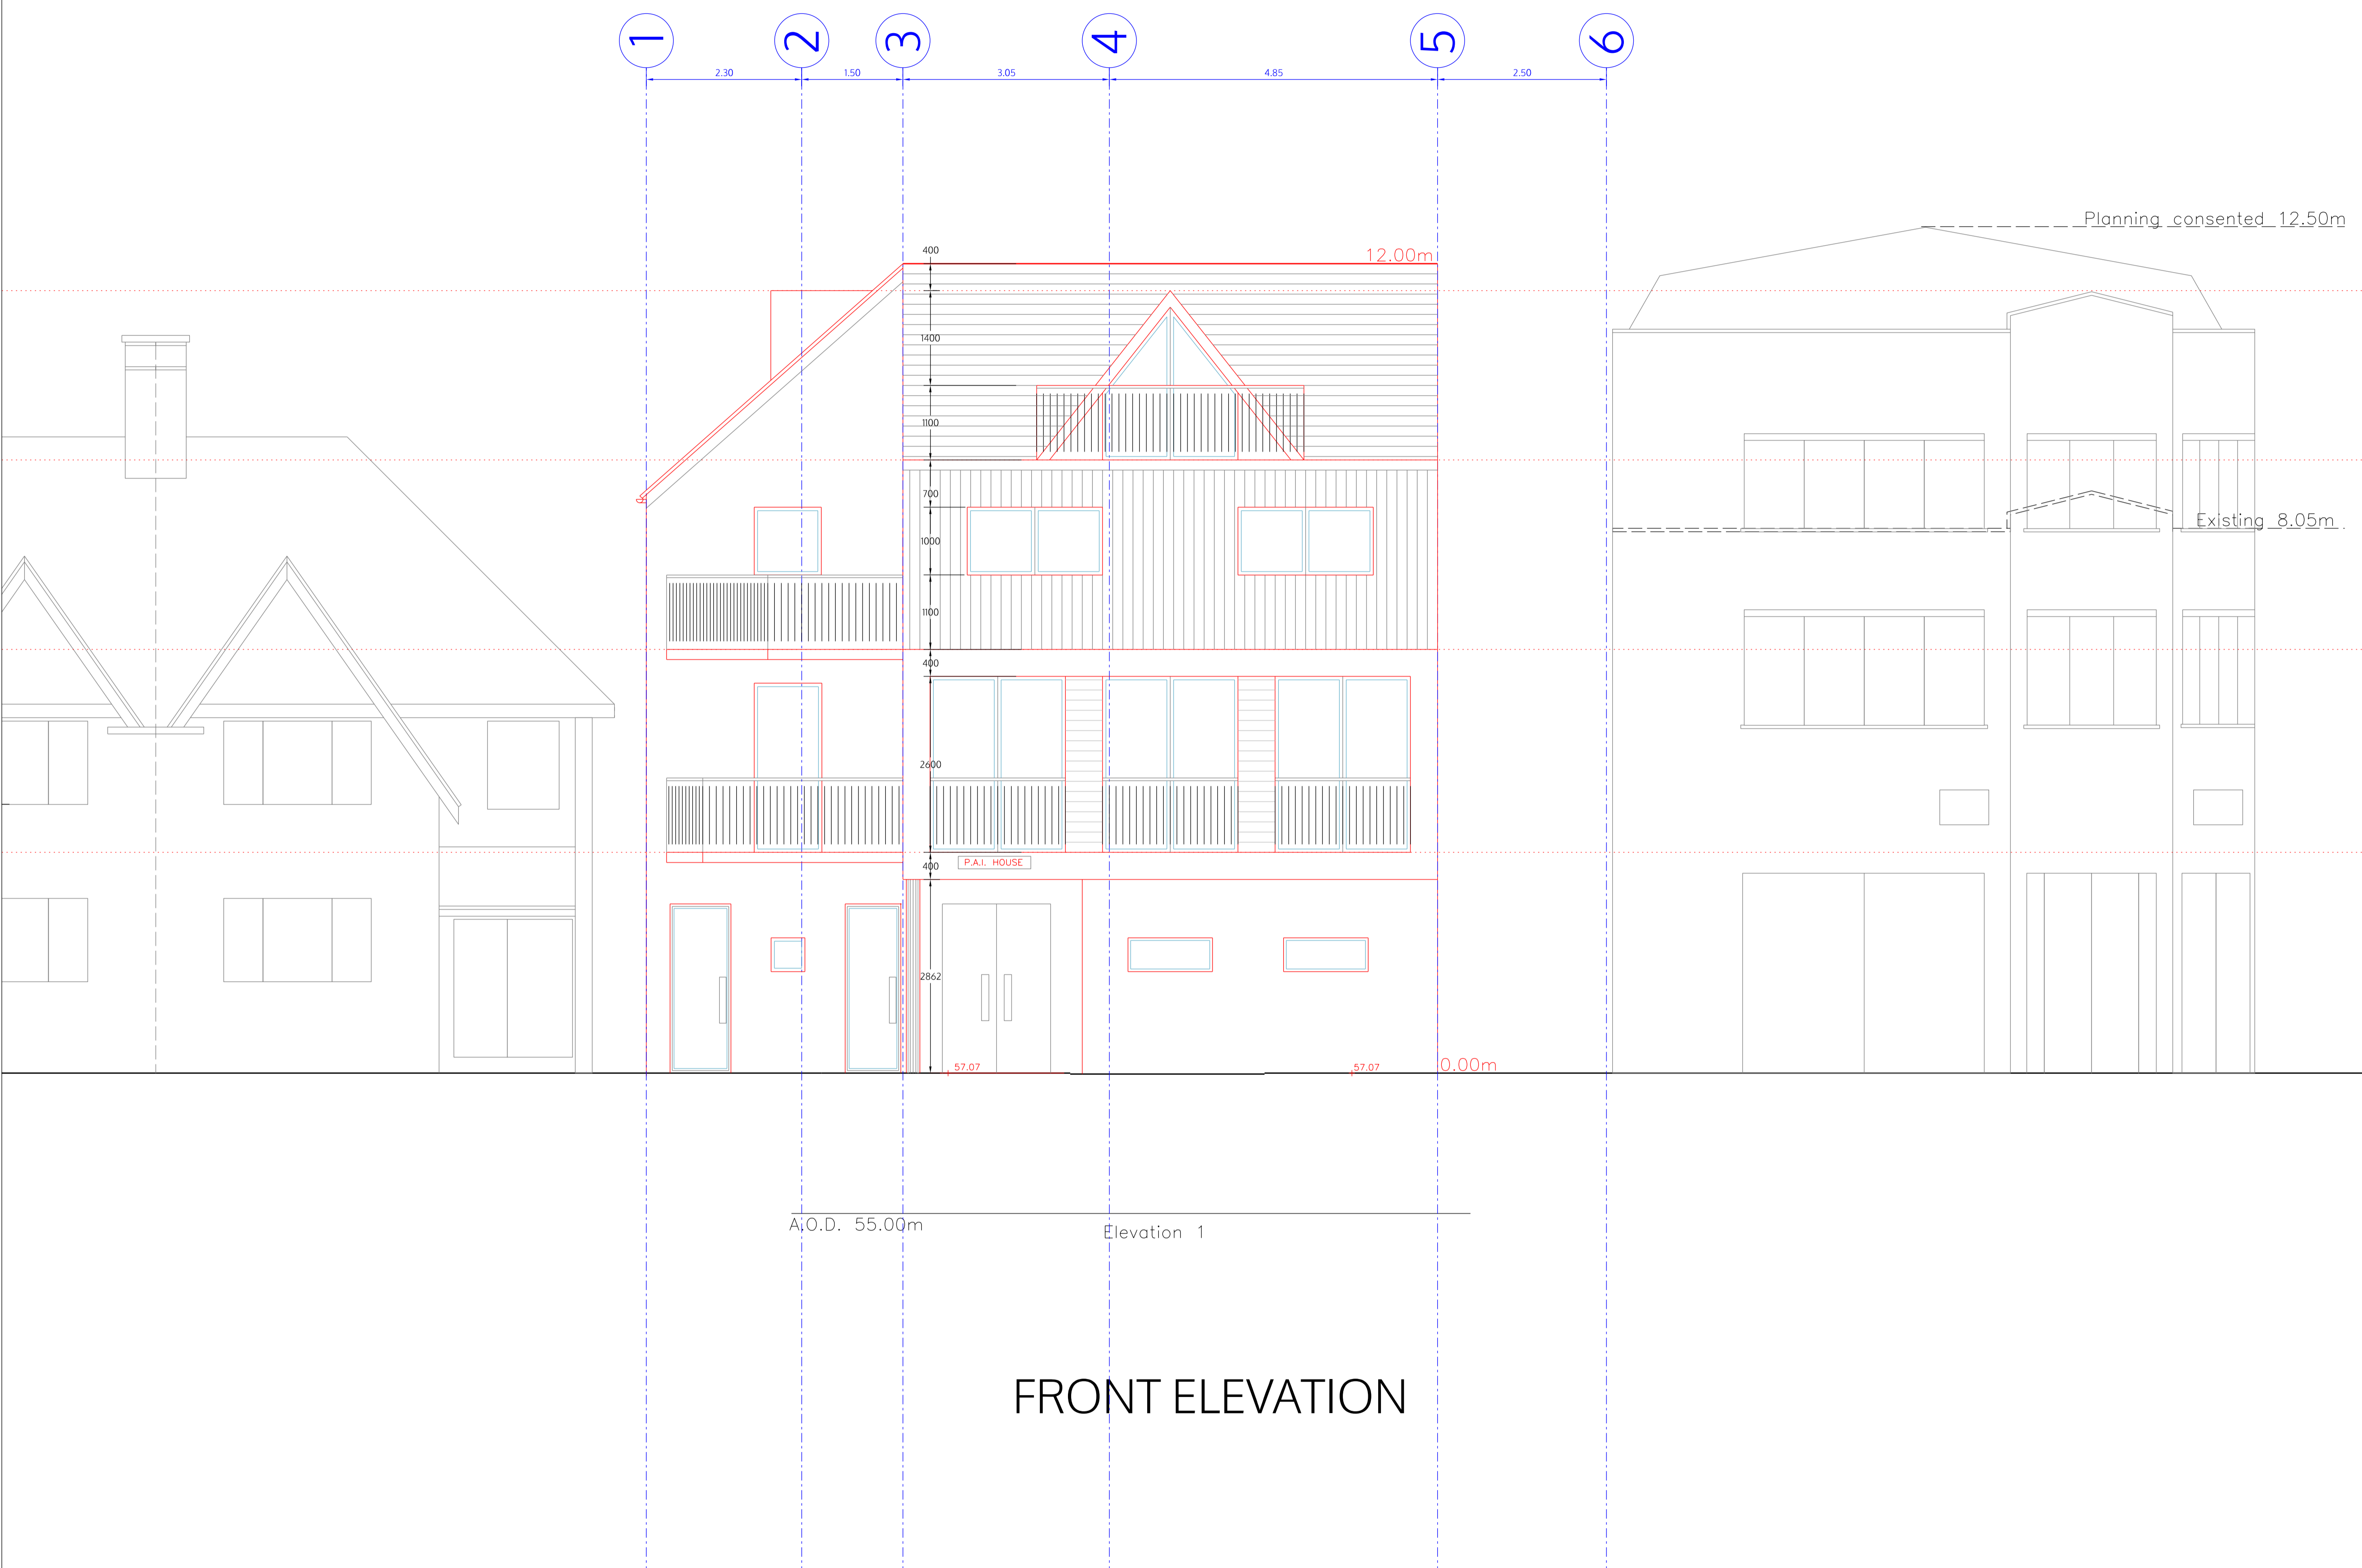

4 4.85

5 2.50

6

A

A

ROOF_plan

no. drawn date scale status title client project

© ALL COPYRIGHTS RESERVED m 0

Michael Wieder
 2a Alba Gardens
 London NW11 9NR

section A-A
 as proposed

DRAFT	
	1:100 @A3 1:50 @A1
	9.08.2019
	I.lezzi
ALB_P06c1	

no. drawn date scale status title client project
 © ALL COPYRIGHTS RESERVED m 0 1 2 3 4 5 ALL DIMENSIONS TO BE CHECKED ON SITE

client Michael Wieder
 2a Alba Gardens
 London NW11 9NR

title side elevation (South)
 as proposed

DRAFT	
	1:100 @A3 1:50 @A1
	9.08.2019
	I.lezzi
ALB_P07c1	

FRONT ELEVATION

no. drawn date scale status title client project © ALL COPYRIGHTS RESERVED m 0 1 2 3 4 5 ALL DIMENSIONS TO BE CHECKED ON SITE

Michael Wieder
 2a Alba Gardens
 London NW11 9NR

Front elevation
 as proposed

DRAFT	
	1:100 @A3 1:50 @A1
	9.08.2019
	I.lezzi
ALB_P08c1	

A.O.D. 55.00m Elevation 3 A.O.D. 55.00m

BACK ELEVATION

no. drawn date scale status title client project © ALL COPYRIGHTS RESERVED m 0 1 2 3 4 5 ALL DIMENSIONS TO BE CHECKED ON SITE