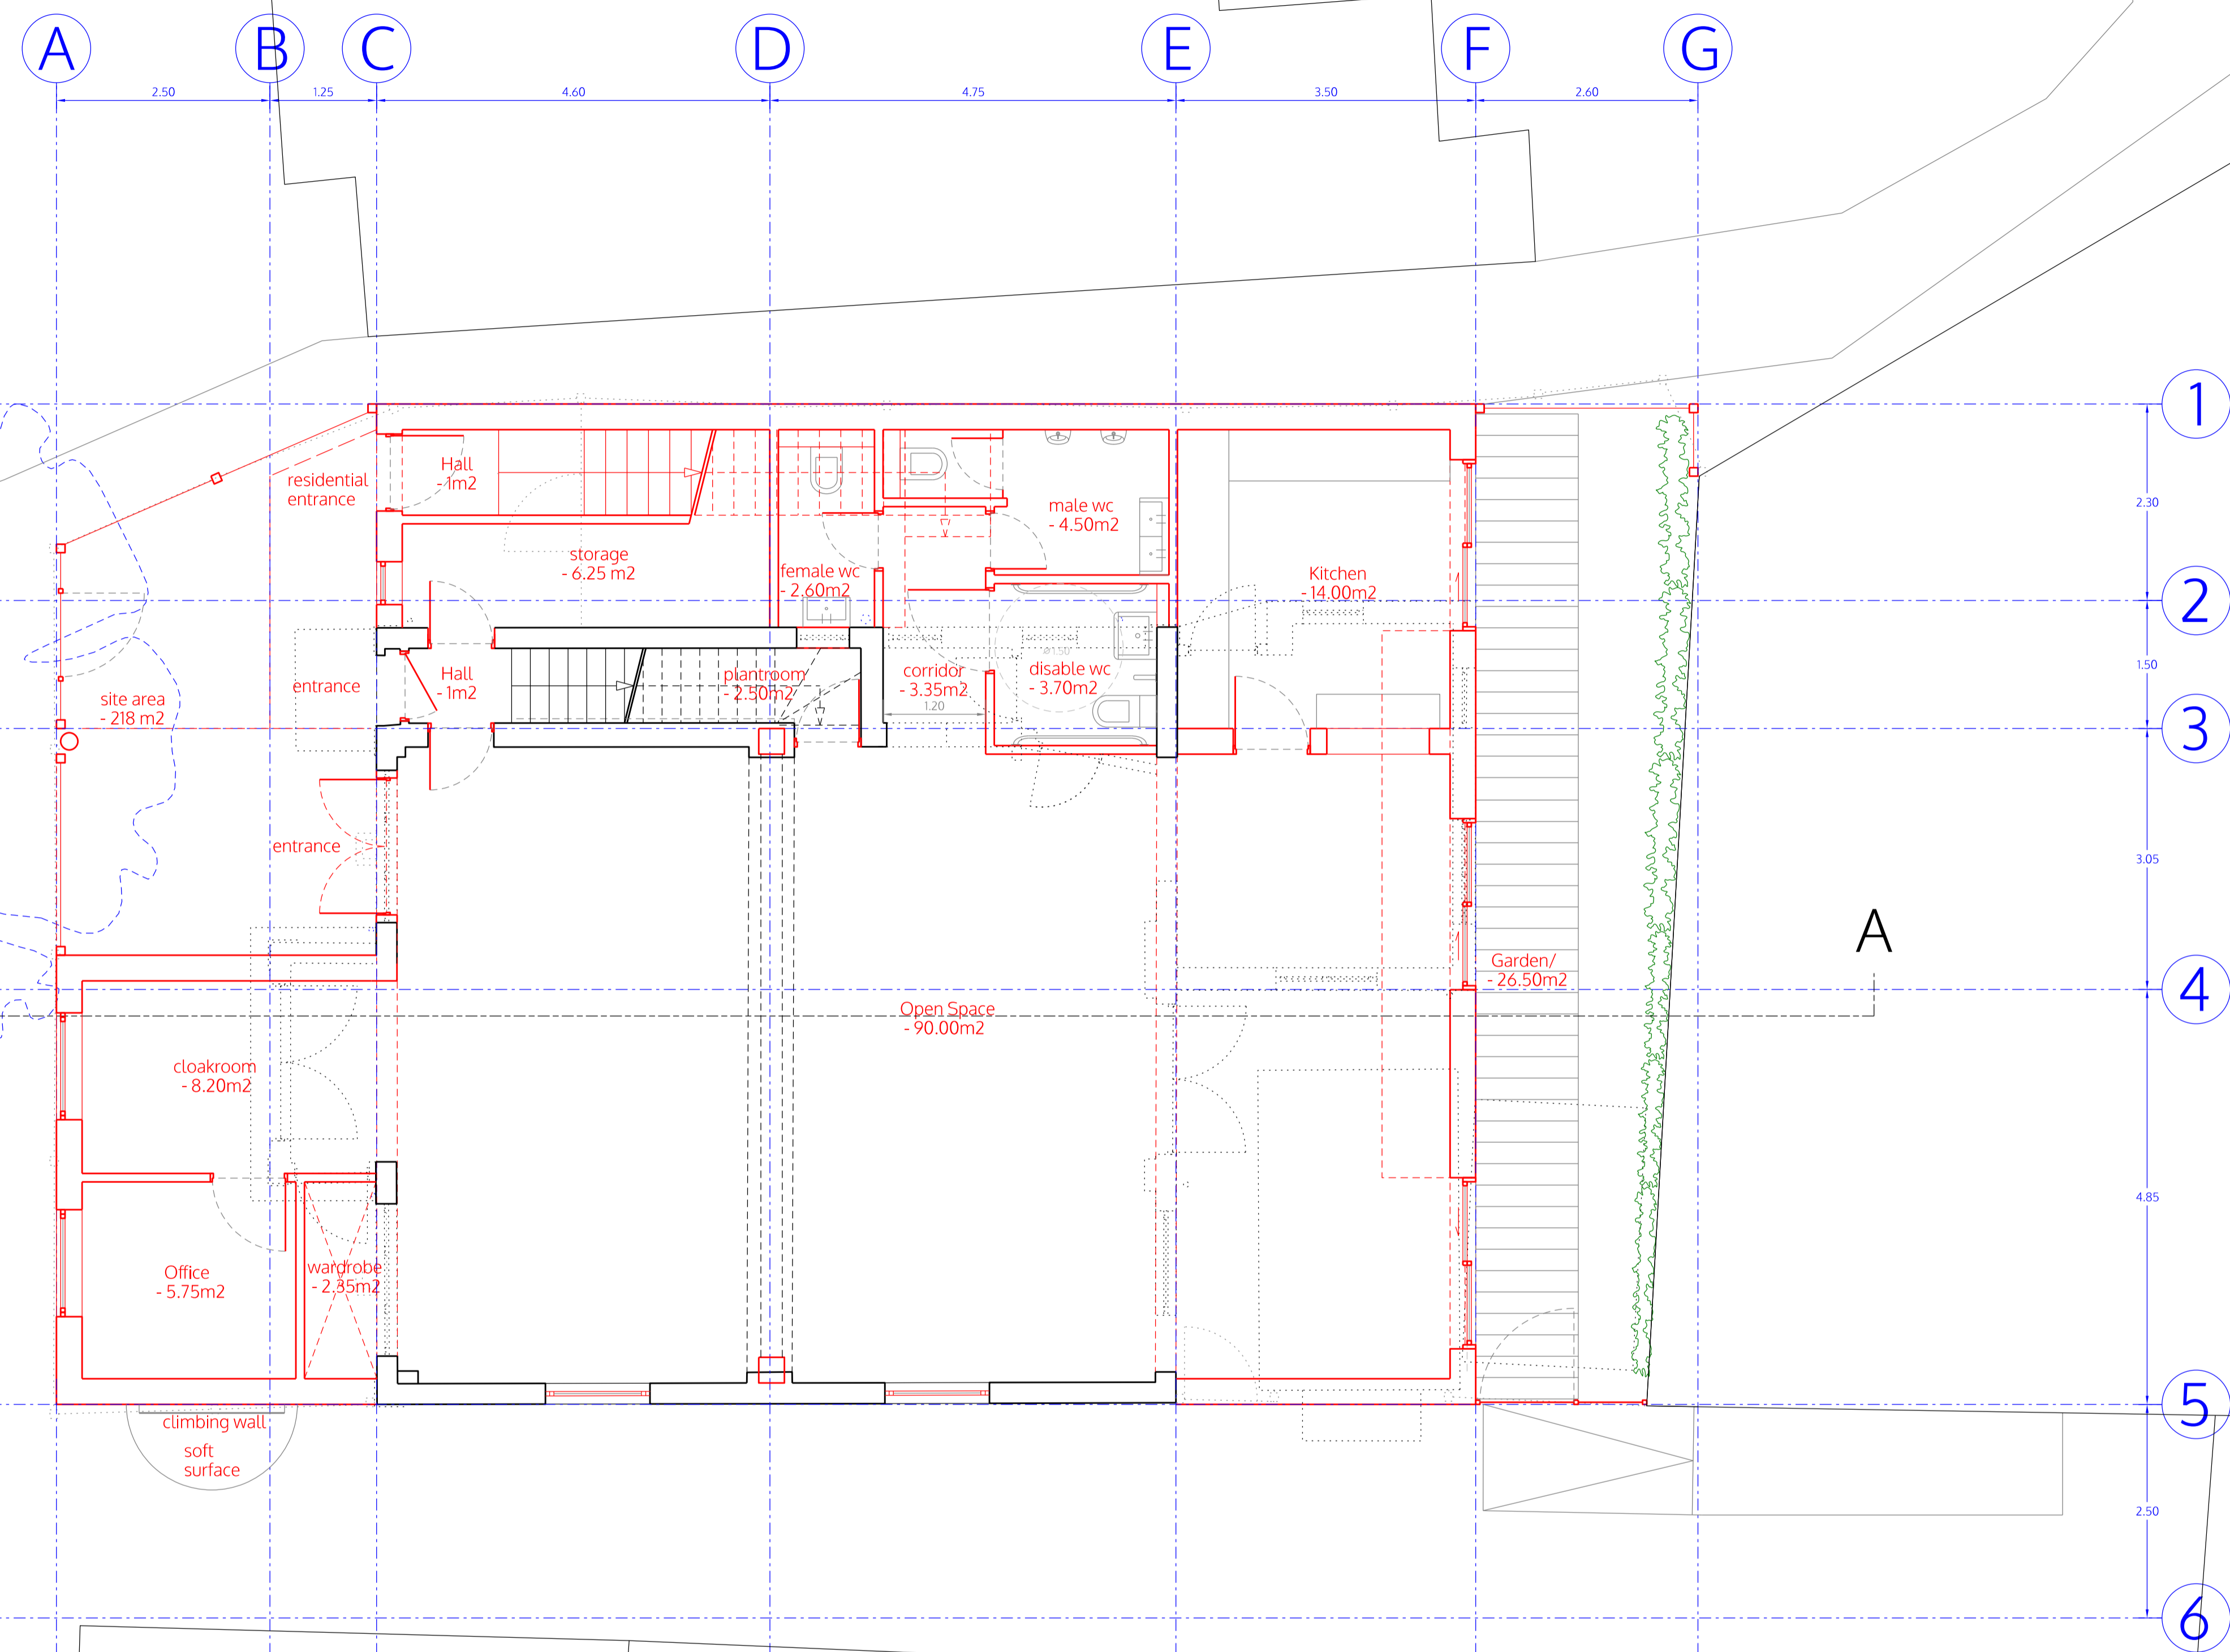

ALBA GARDENS

GROUND FLOOR

no. drawn date scale status title client project
© ALL COPYRIGHTS RESERVED m 0
ALL DIMENSIONS TO BE CHECKED ON SITE

spaceAgent
Architects and Designers mail@spaceagent.com
London-Heidelberg-Barcelona-Brussels spaceagent.com
spaceAgent Architects Ltd is a RIBA Chartered Practice

PIA House - youth center
2a Alba Gardens
London NW11 9NR

Michael Wieder
2a Alba Gardens
London NW11 9NR

ground floor
as proposed

DRAFT	
	1:100 @A3 1:50 @A1
	9.08.2019
	I.lezzi
ALB_P01c1