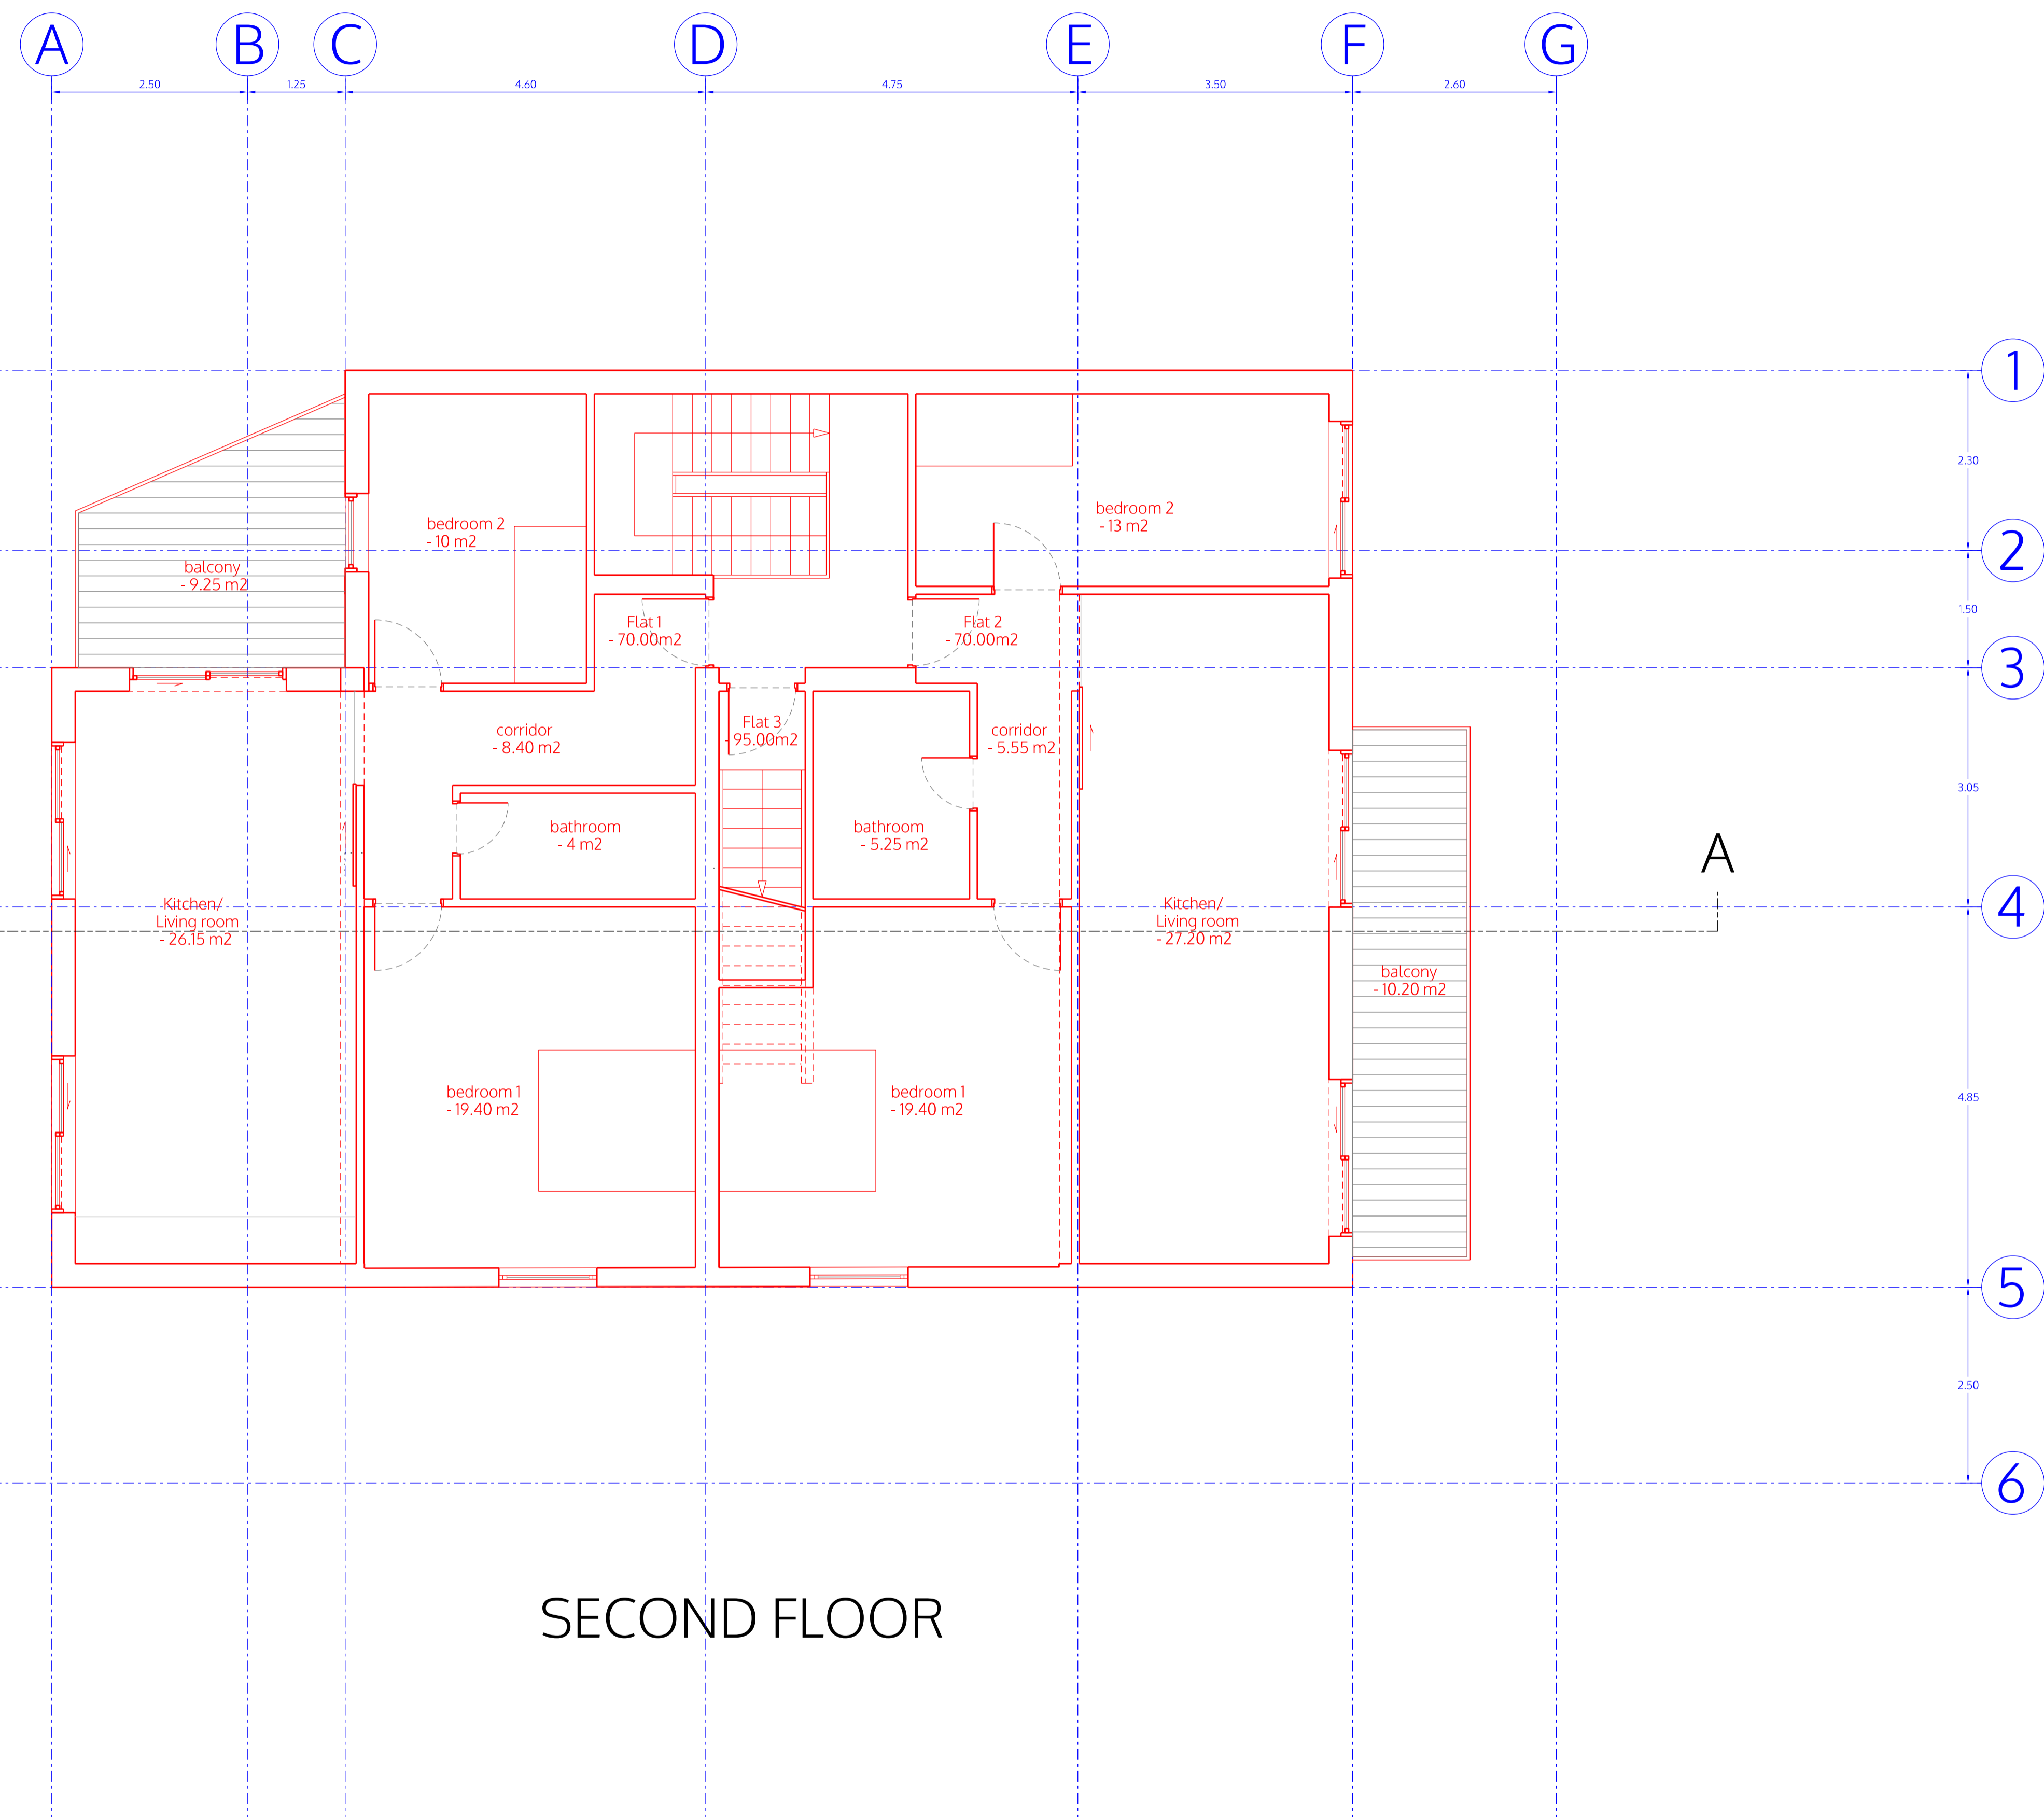

SECOND FLOOR

no. drawn date scale status title client project © ALL COPYRIGHTS RESERVED m 0 1 2 3 4 5 ALL DIMENSIONS TO BE CHECKED ON SITE

spaceAgent
Architects and Designers mail@spaceagent.com
London-Heidelberg-Barcelona-Brussels spaceagent.com
spaceAgent Architects Ltd is a RIBA Chartered Practice

PIA House - youth center
2a Alba Gardens
London NW11 9NR

Michael Wieder
2a Alba Gardens
London NW11 9NR

second floor
as proposed

DRAFT	
	1:100 @A3 1:50 @A1
	9.08.2019
	I.lezzi
ALB_P03c1