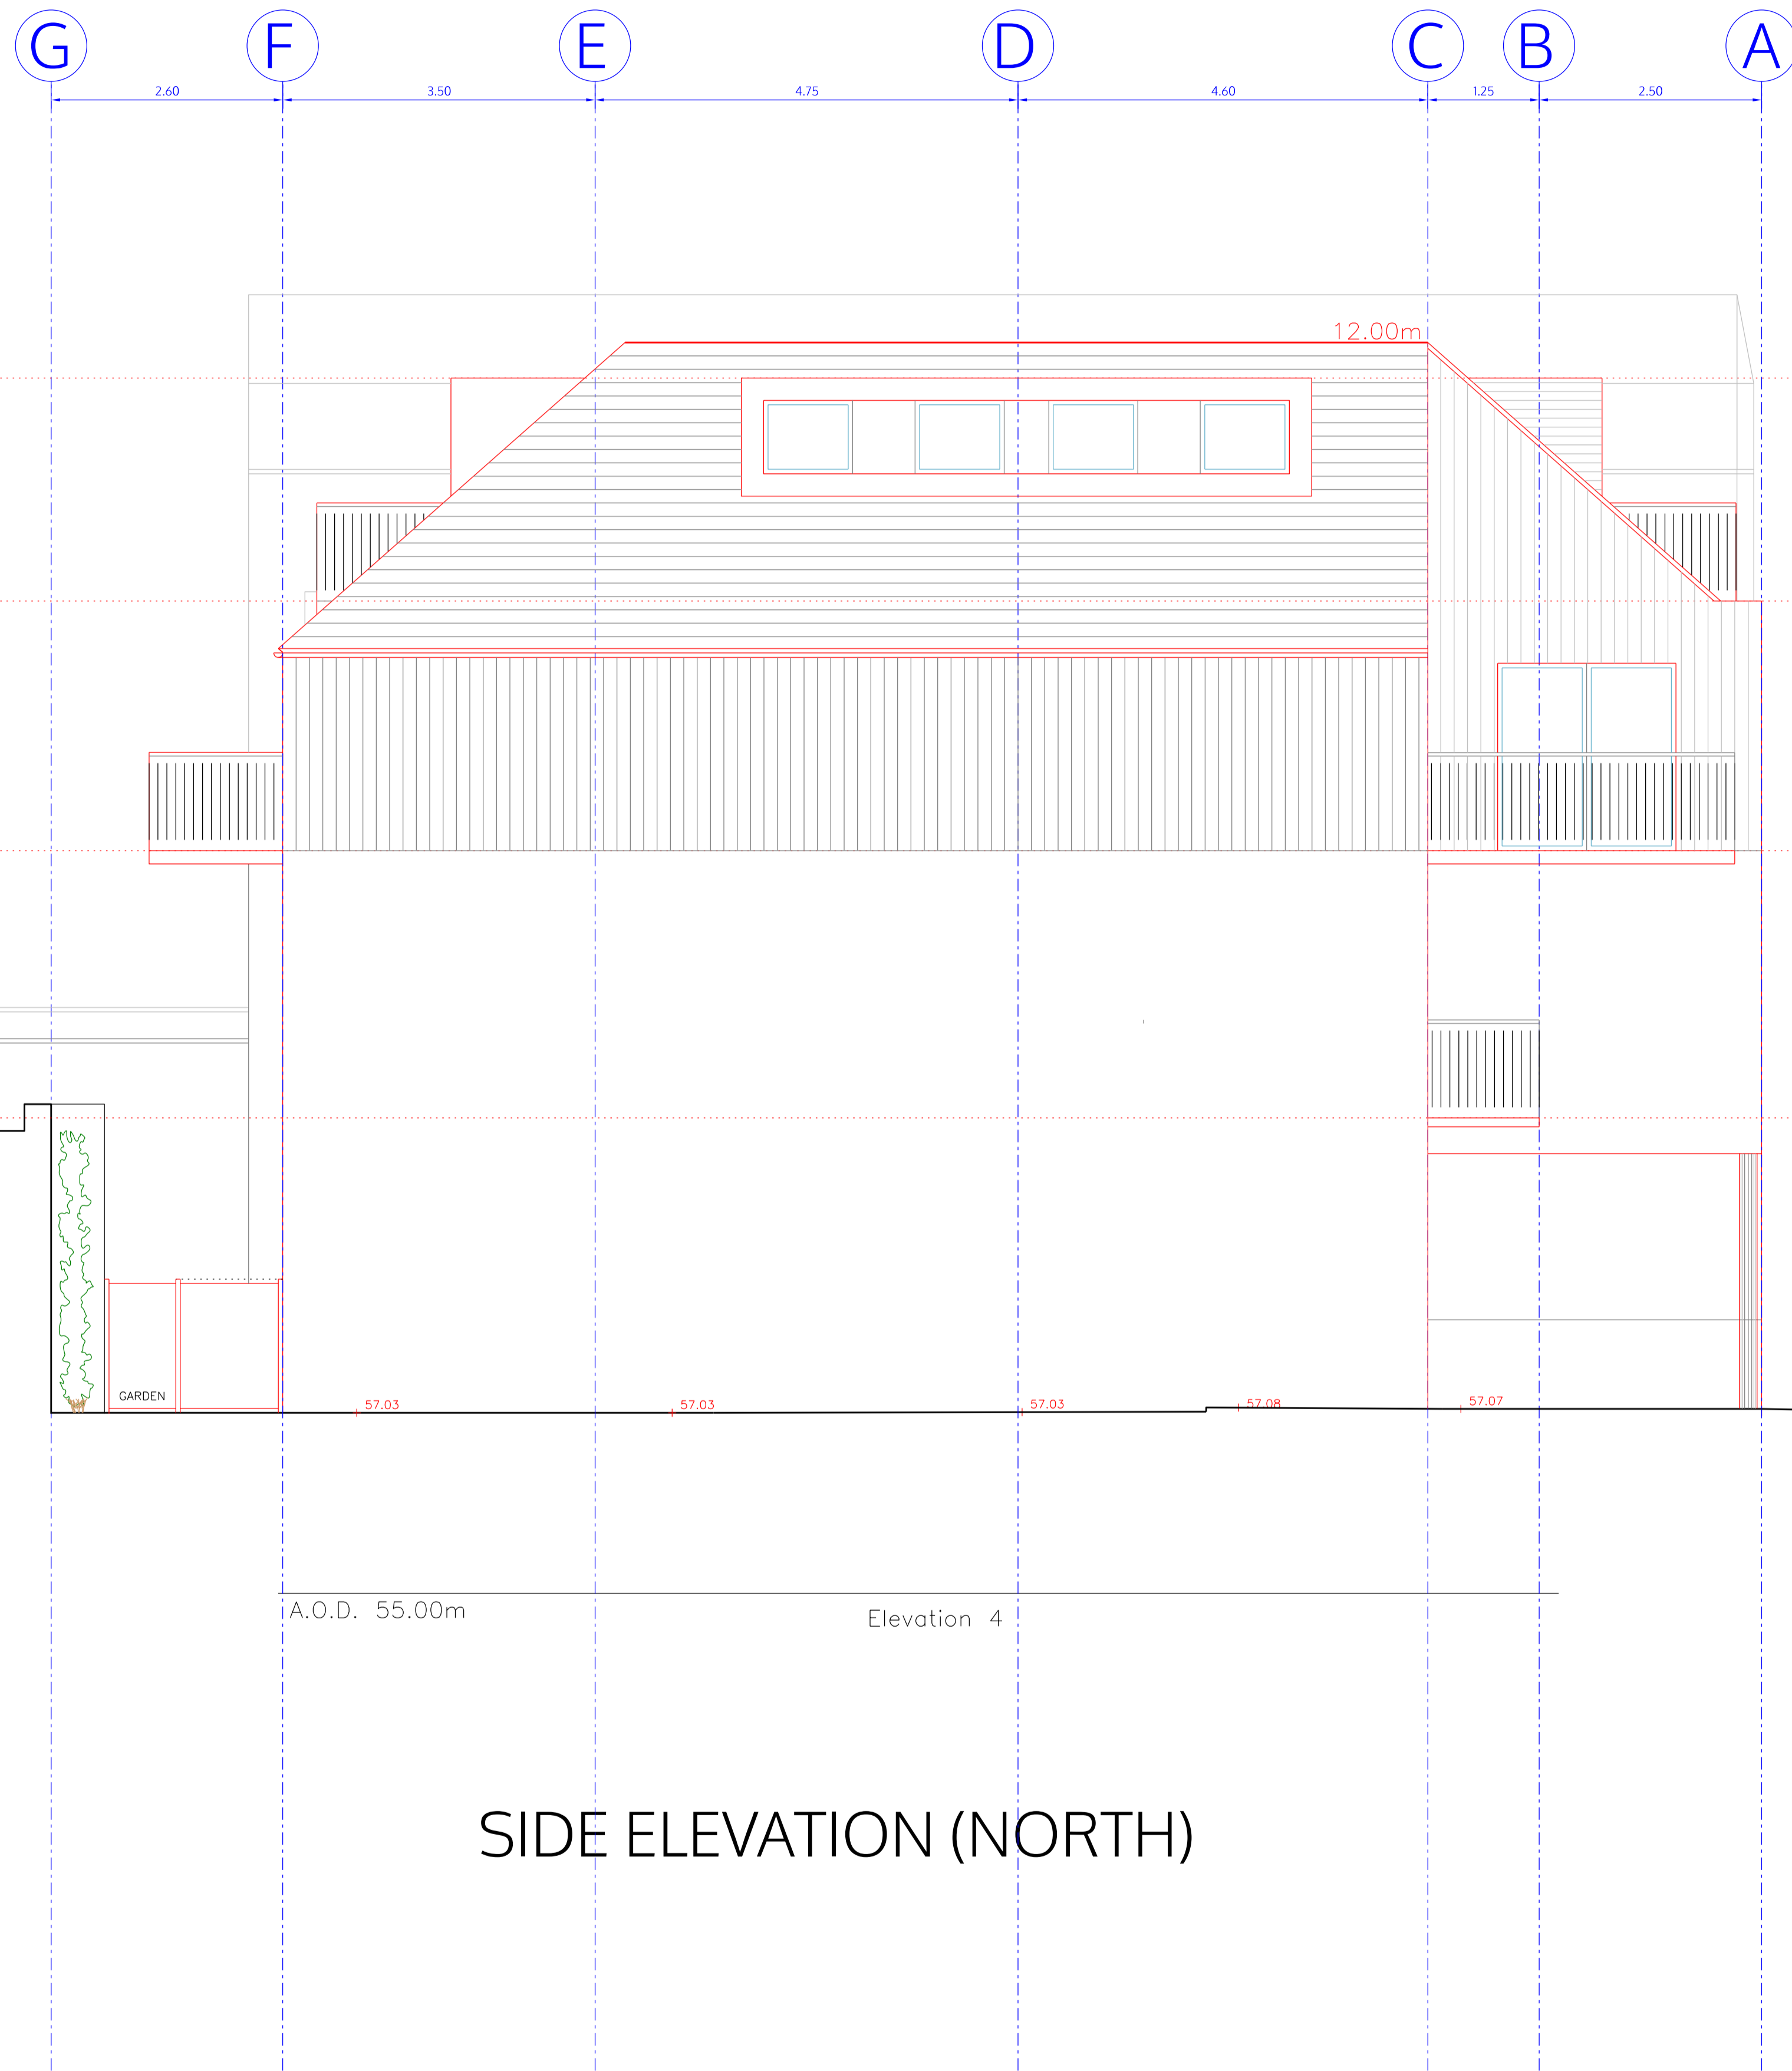

4 4.85

5 2.50

6

A

A

ROOF_plan

no. drawn date scale status title client project

© ALL COPYRIGHTS RESERVED m 0

Michael Wieder
 2a Alba Gardens
 London NW11 9NR

Front elevation
 as proposed

DRAFT	
	1:100 @A3 1:50 @A1
	9.08.2019
	I.lezzi
ALB_P08c1	

A.O.D. 55.00m Elevation 3 A.O.D. 55.00m

BACK ELEVATION

no. drawn date scale status title client project © ALL COPYRIGHTS RESERVED m 0 1 2 3 4 5 ALL DIMENSIONS TO BE CHECKED ON SITE

client Michael Wieder
 2a Alba Gardens
 London NW11 9NR

title Back elevation
 as proposed

DRAFT	
	1:100 @A3 1:50 @A1
	9.08.2019
	I.lezzi

ALB_P09c1

SIDE ELEVATION (NORTH)

no. drawn date scale status title client project © ALL COPYRIGHTS RESERVED m 0 1 2 3 4 5 ALL DIMENSIONS TO BE CHECKED ON SITE