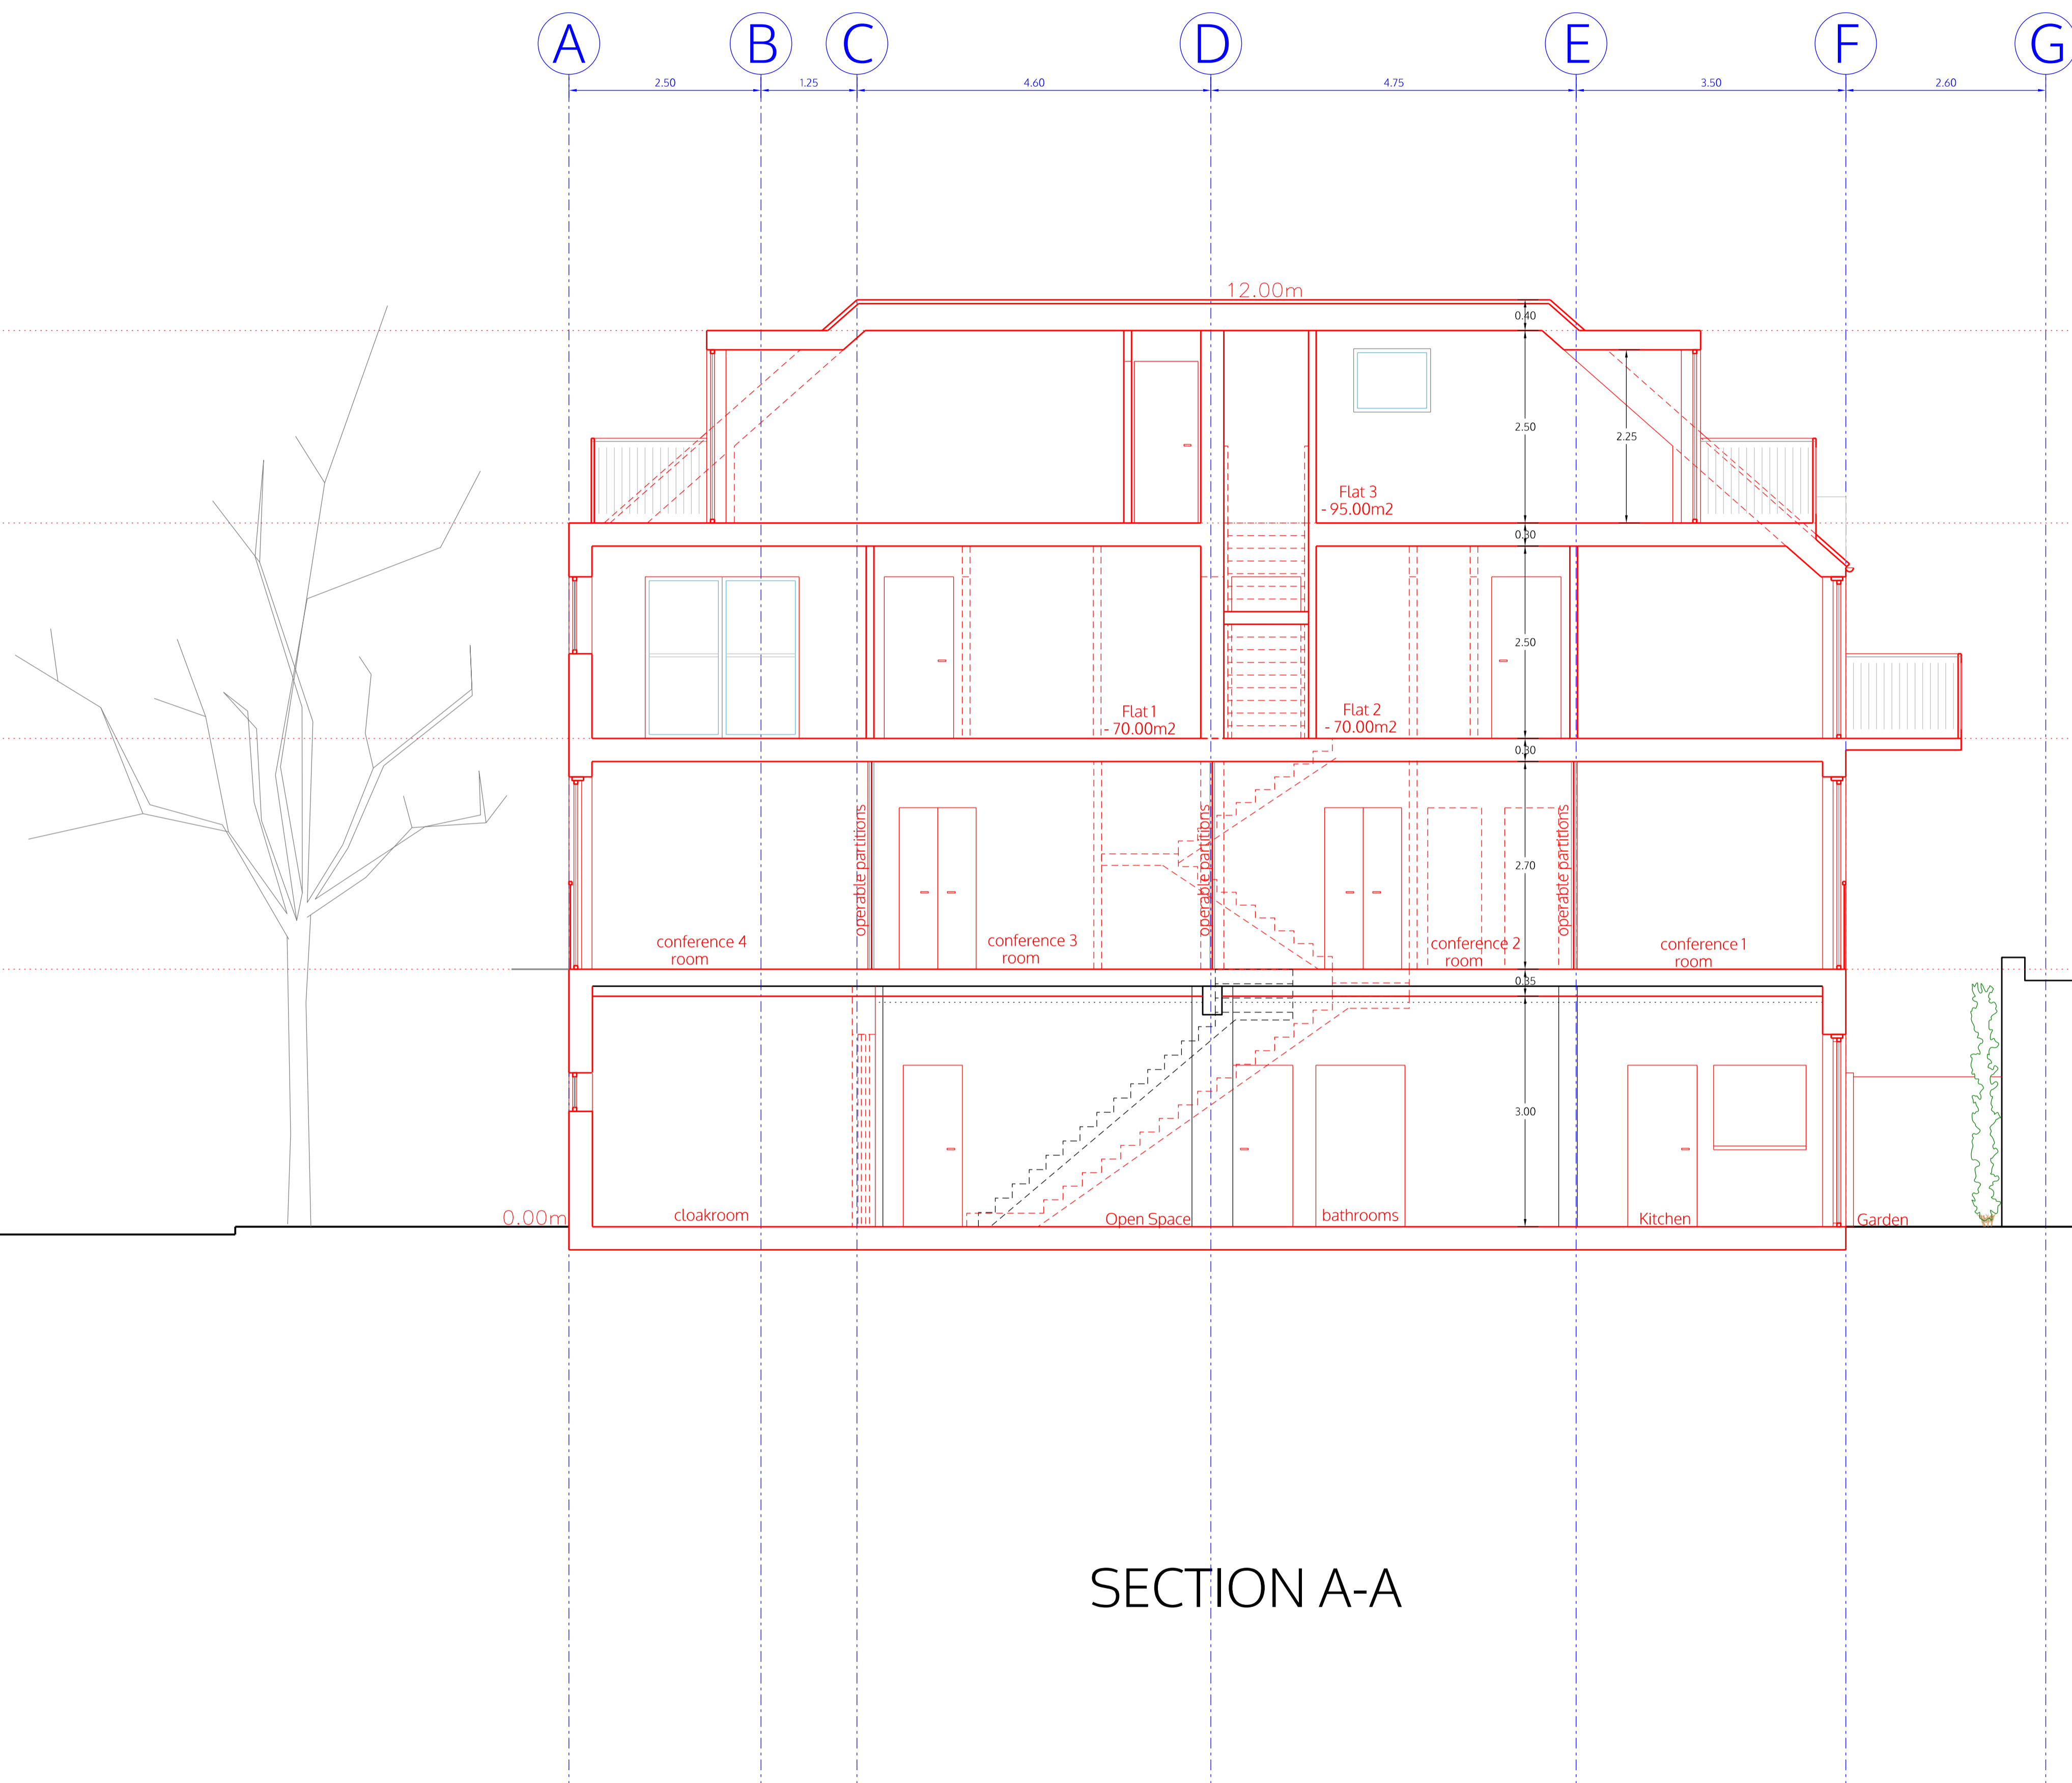

SECTION A-A

no. drawn date scale status title client project © ALL COPYRIGHTS RESERVED m 0 1 2 3 4 5 ALL DIMENSIONS TO BE CHECKED ON SITE

spaceAgent
Architects and Designers mail@spaceagent.com
London-Heidelberg-Barcelona-Brussels spaceagent.com
spaceAgent Architects Ltd is a RIBA Chartered Practice

PIA House - youth center
2a Alba Gardens
London NW11 9NR

Michael Wieder
2a Alba Gardens
London NW11 9NR

section A-A
as proposed

DRAFT	
	1:100 @A3 1:50 @A1
	9.08.2019
	I.lezzi
ALB_P06c1