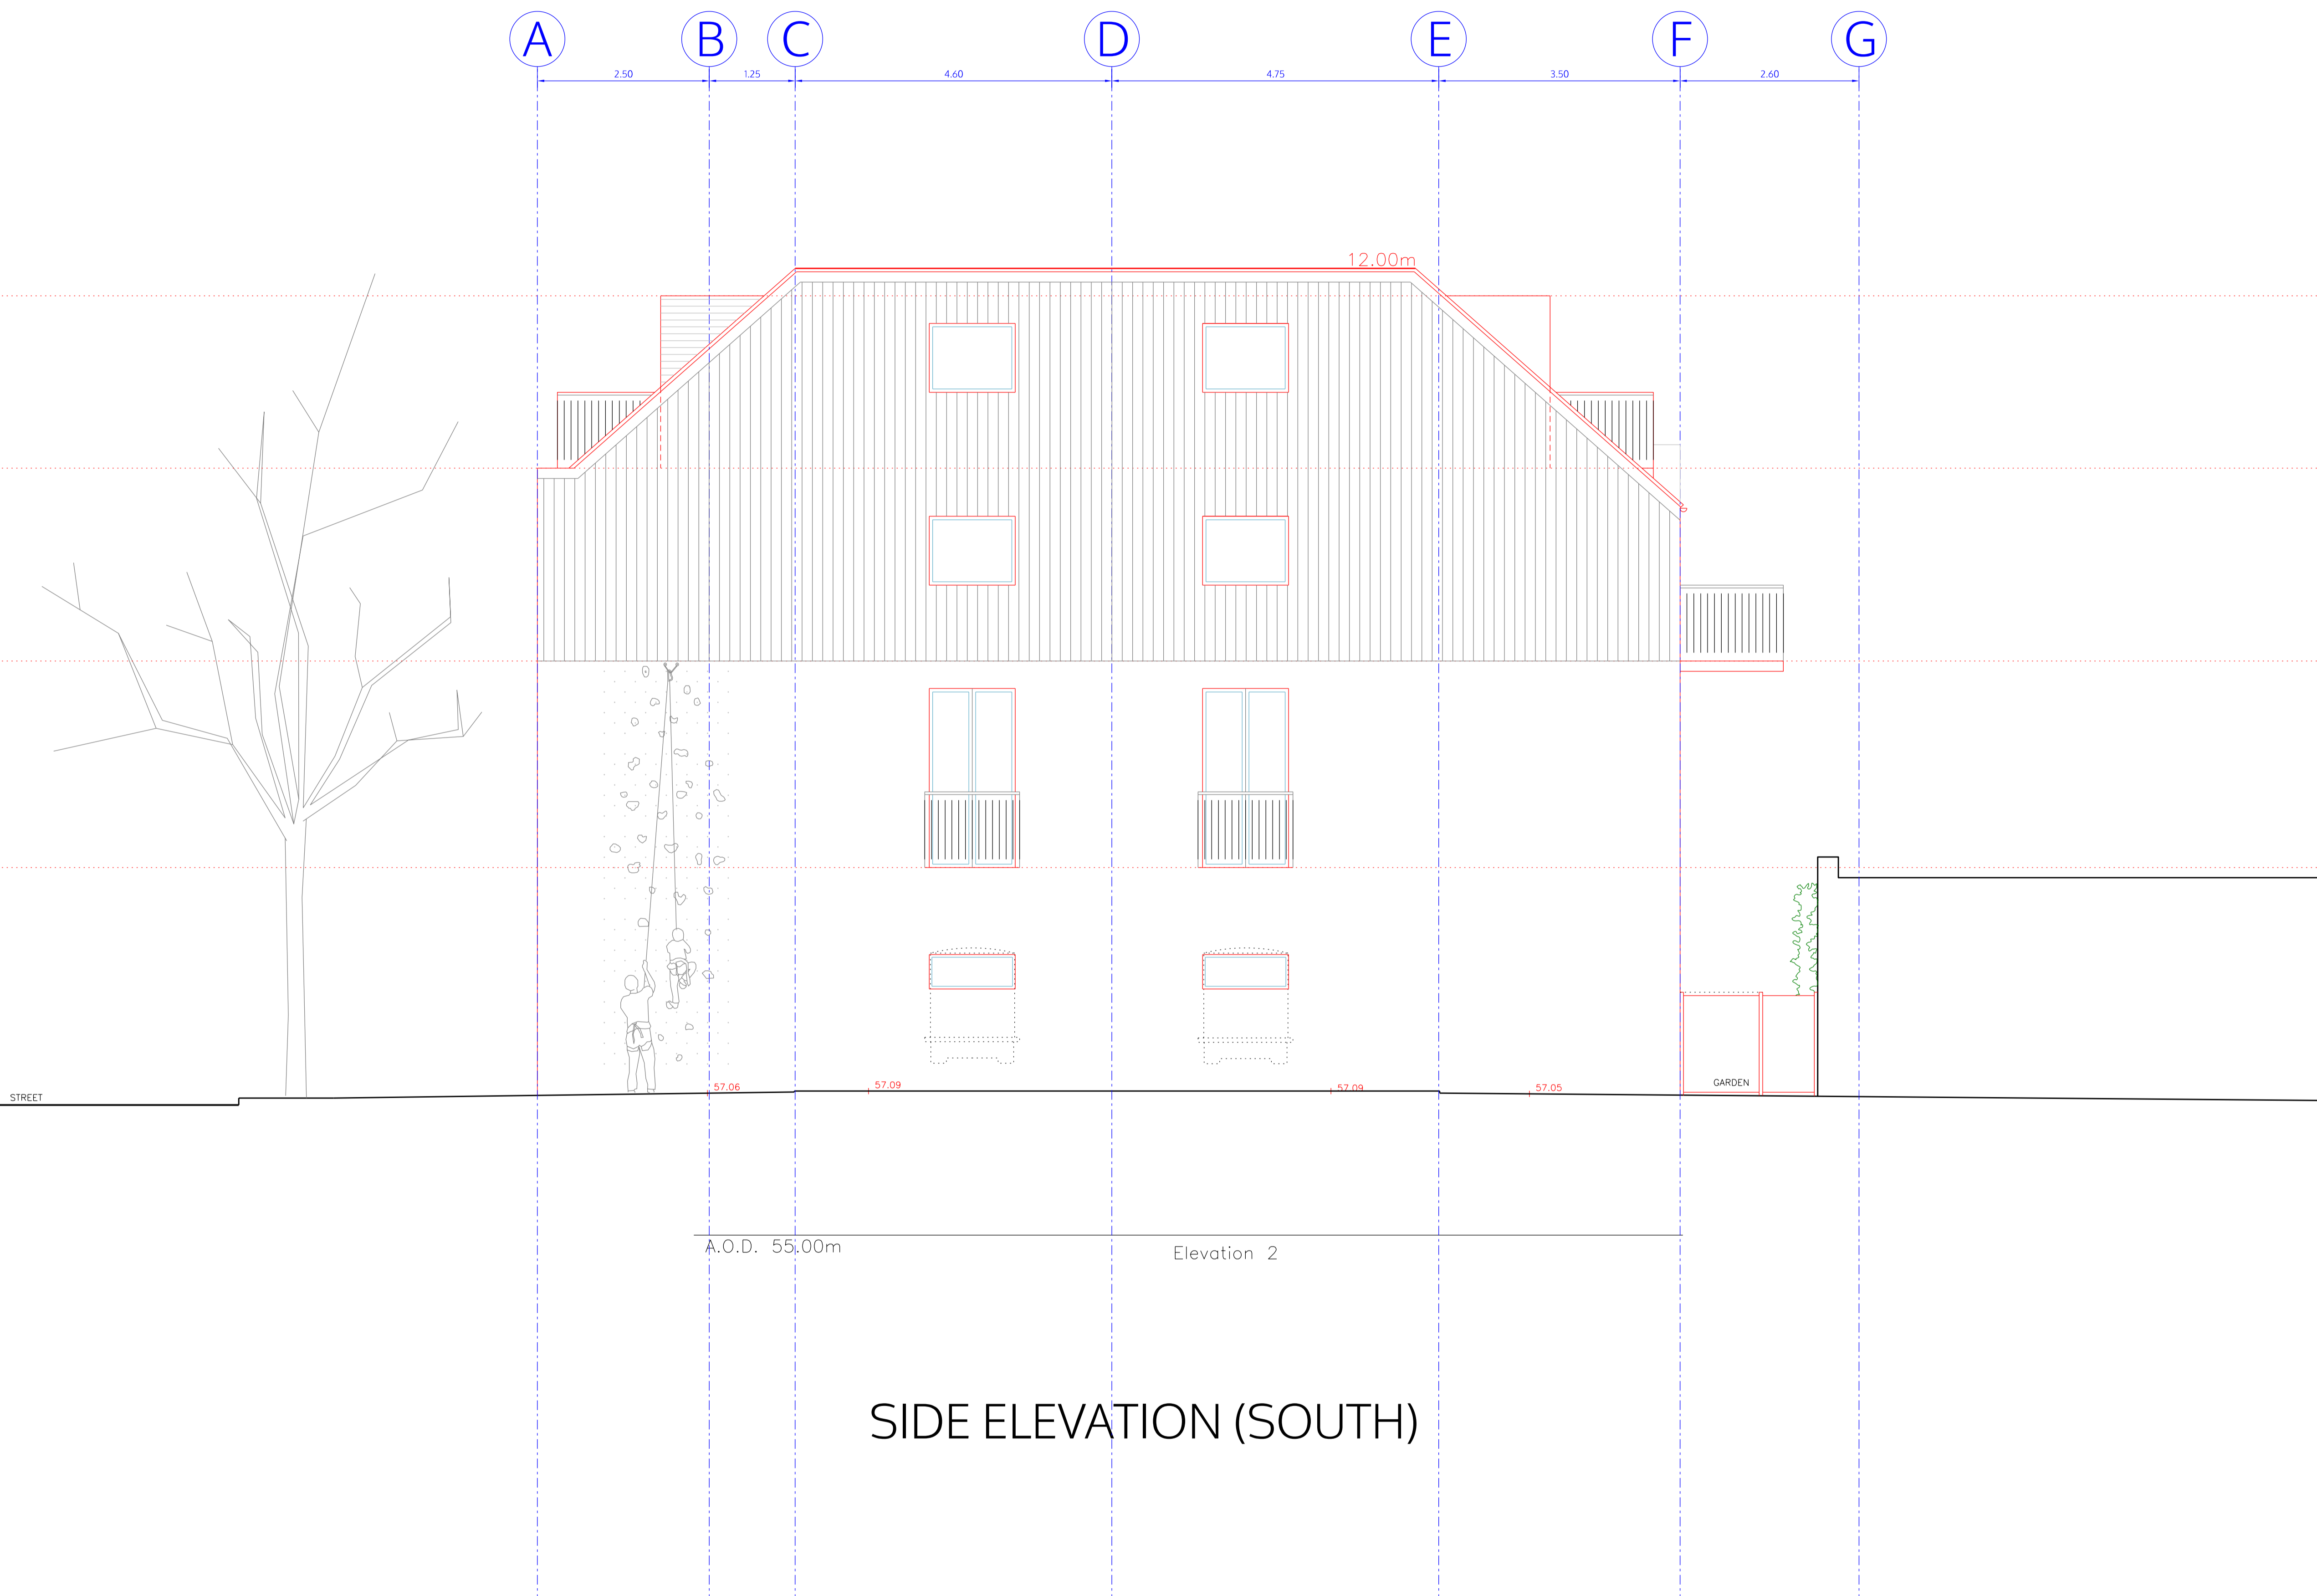

no. drawn date scale status title client project
© ALL COPYRIGHTS RESERVED m 0 1 2 3 4 5 ALL DIMENSIONS TO BE CHECKED ON SITE

spaceAgent
Architects and Designers mail@spaceagent.com
London-Heidelberg-Barcelona-Brussels spaceagent.com
spaceAgent Architects Ltd is a RIBA Chartered Practice

project PIA House - youth center
2a Alba Gardens
London NW11 9NR

client Michael Wieder
2a Alba Gardens
London NW11 9NR

title side elevation (South)
as proposed

DRAFT	
	1:100 @A3 1:50 @A1
	9.08.2019
	I.lezzi
ALB_P07c1