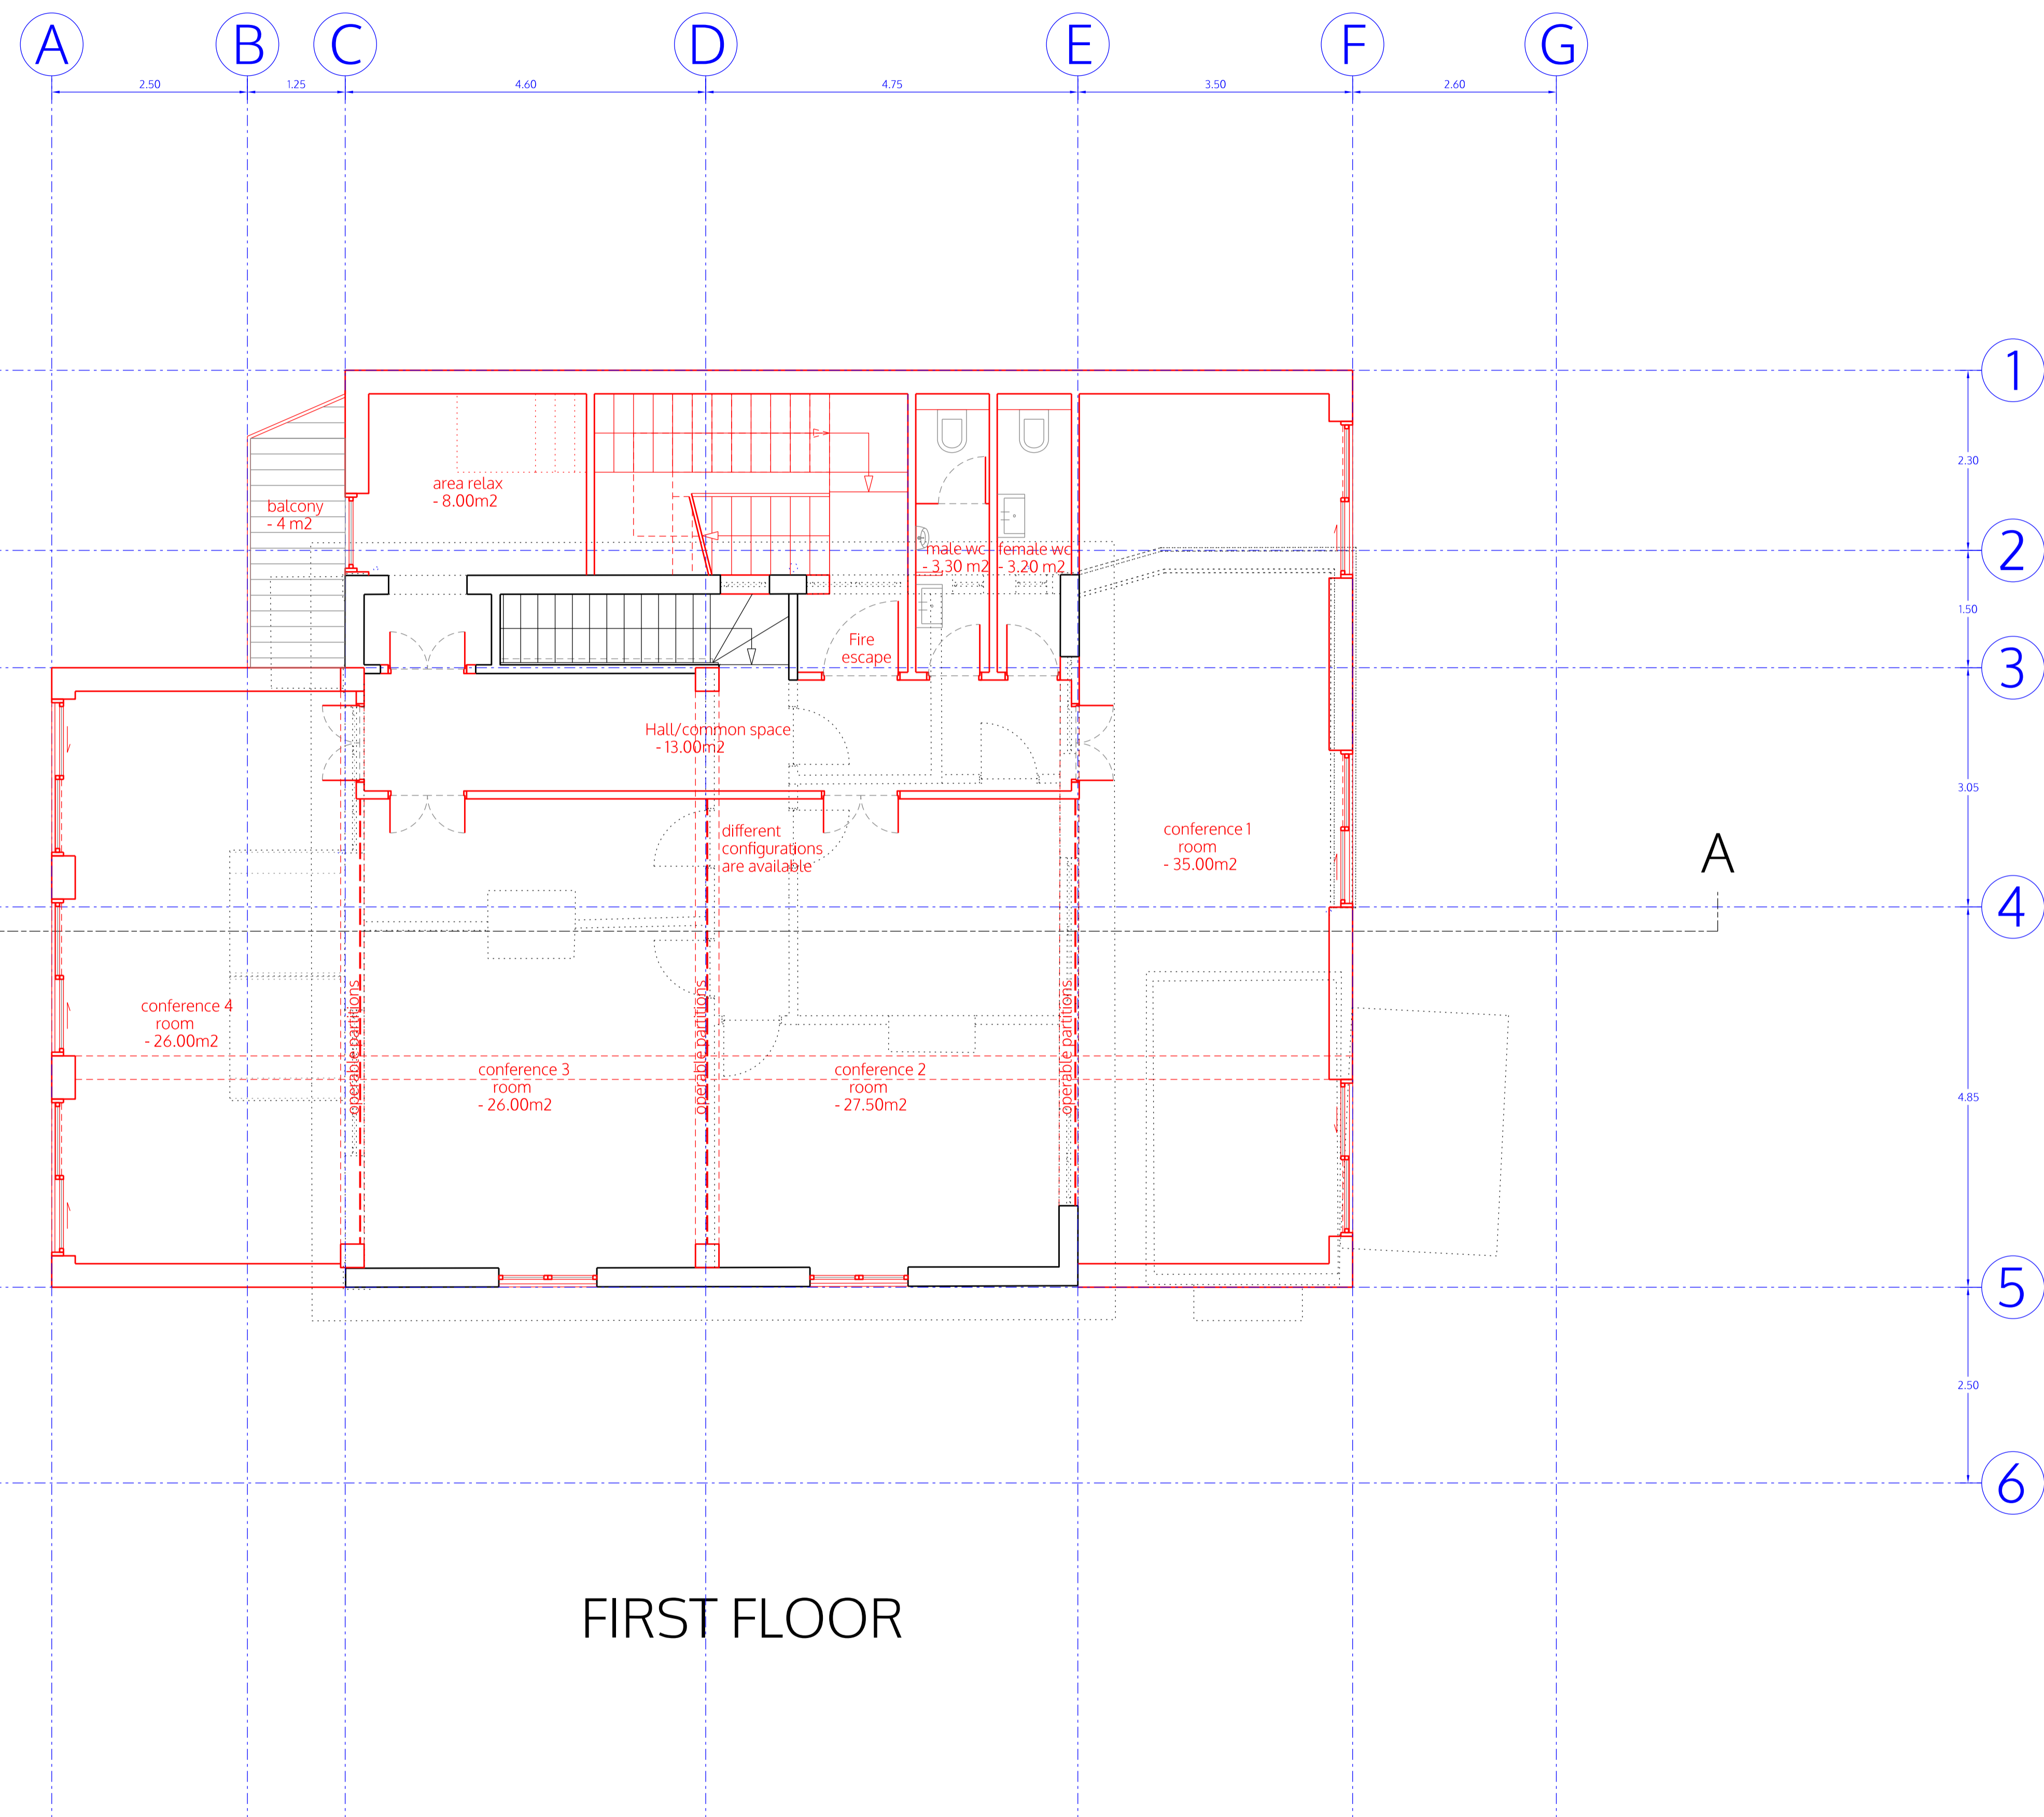

FIRST FLOOR

no. drawn date scale status title client project © ALL COPYRIGHTS RESERVED m 0 1 2 3 4 5 ALL DIMENSIONS TO BE CHECKED ON SITE

spaceAgent
Architects and Designers mail@spaceagent.com
London-Heidelberg-Barcelona-Brussels spaceagent.com
spaceAgent Architects Ltd is a RIBA Chartered Practice

project PIA House - youth center
2a Alba Gardens
London NW11 9NR

client Michael Wieder
2a Alba Gardens
London NW11 9NR

title first floor
as proposed

DRAFT	
	1:100 @A3 1:50 @A1
	9.08.2019
	I.lezzi

ALB_P02c1