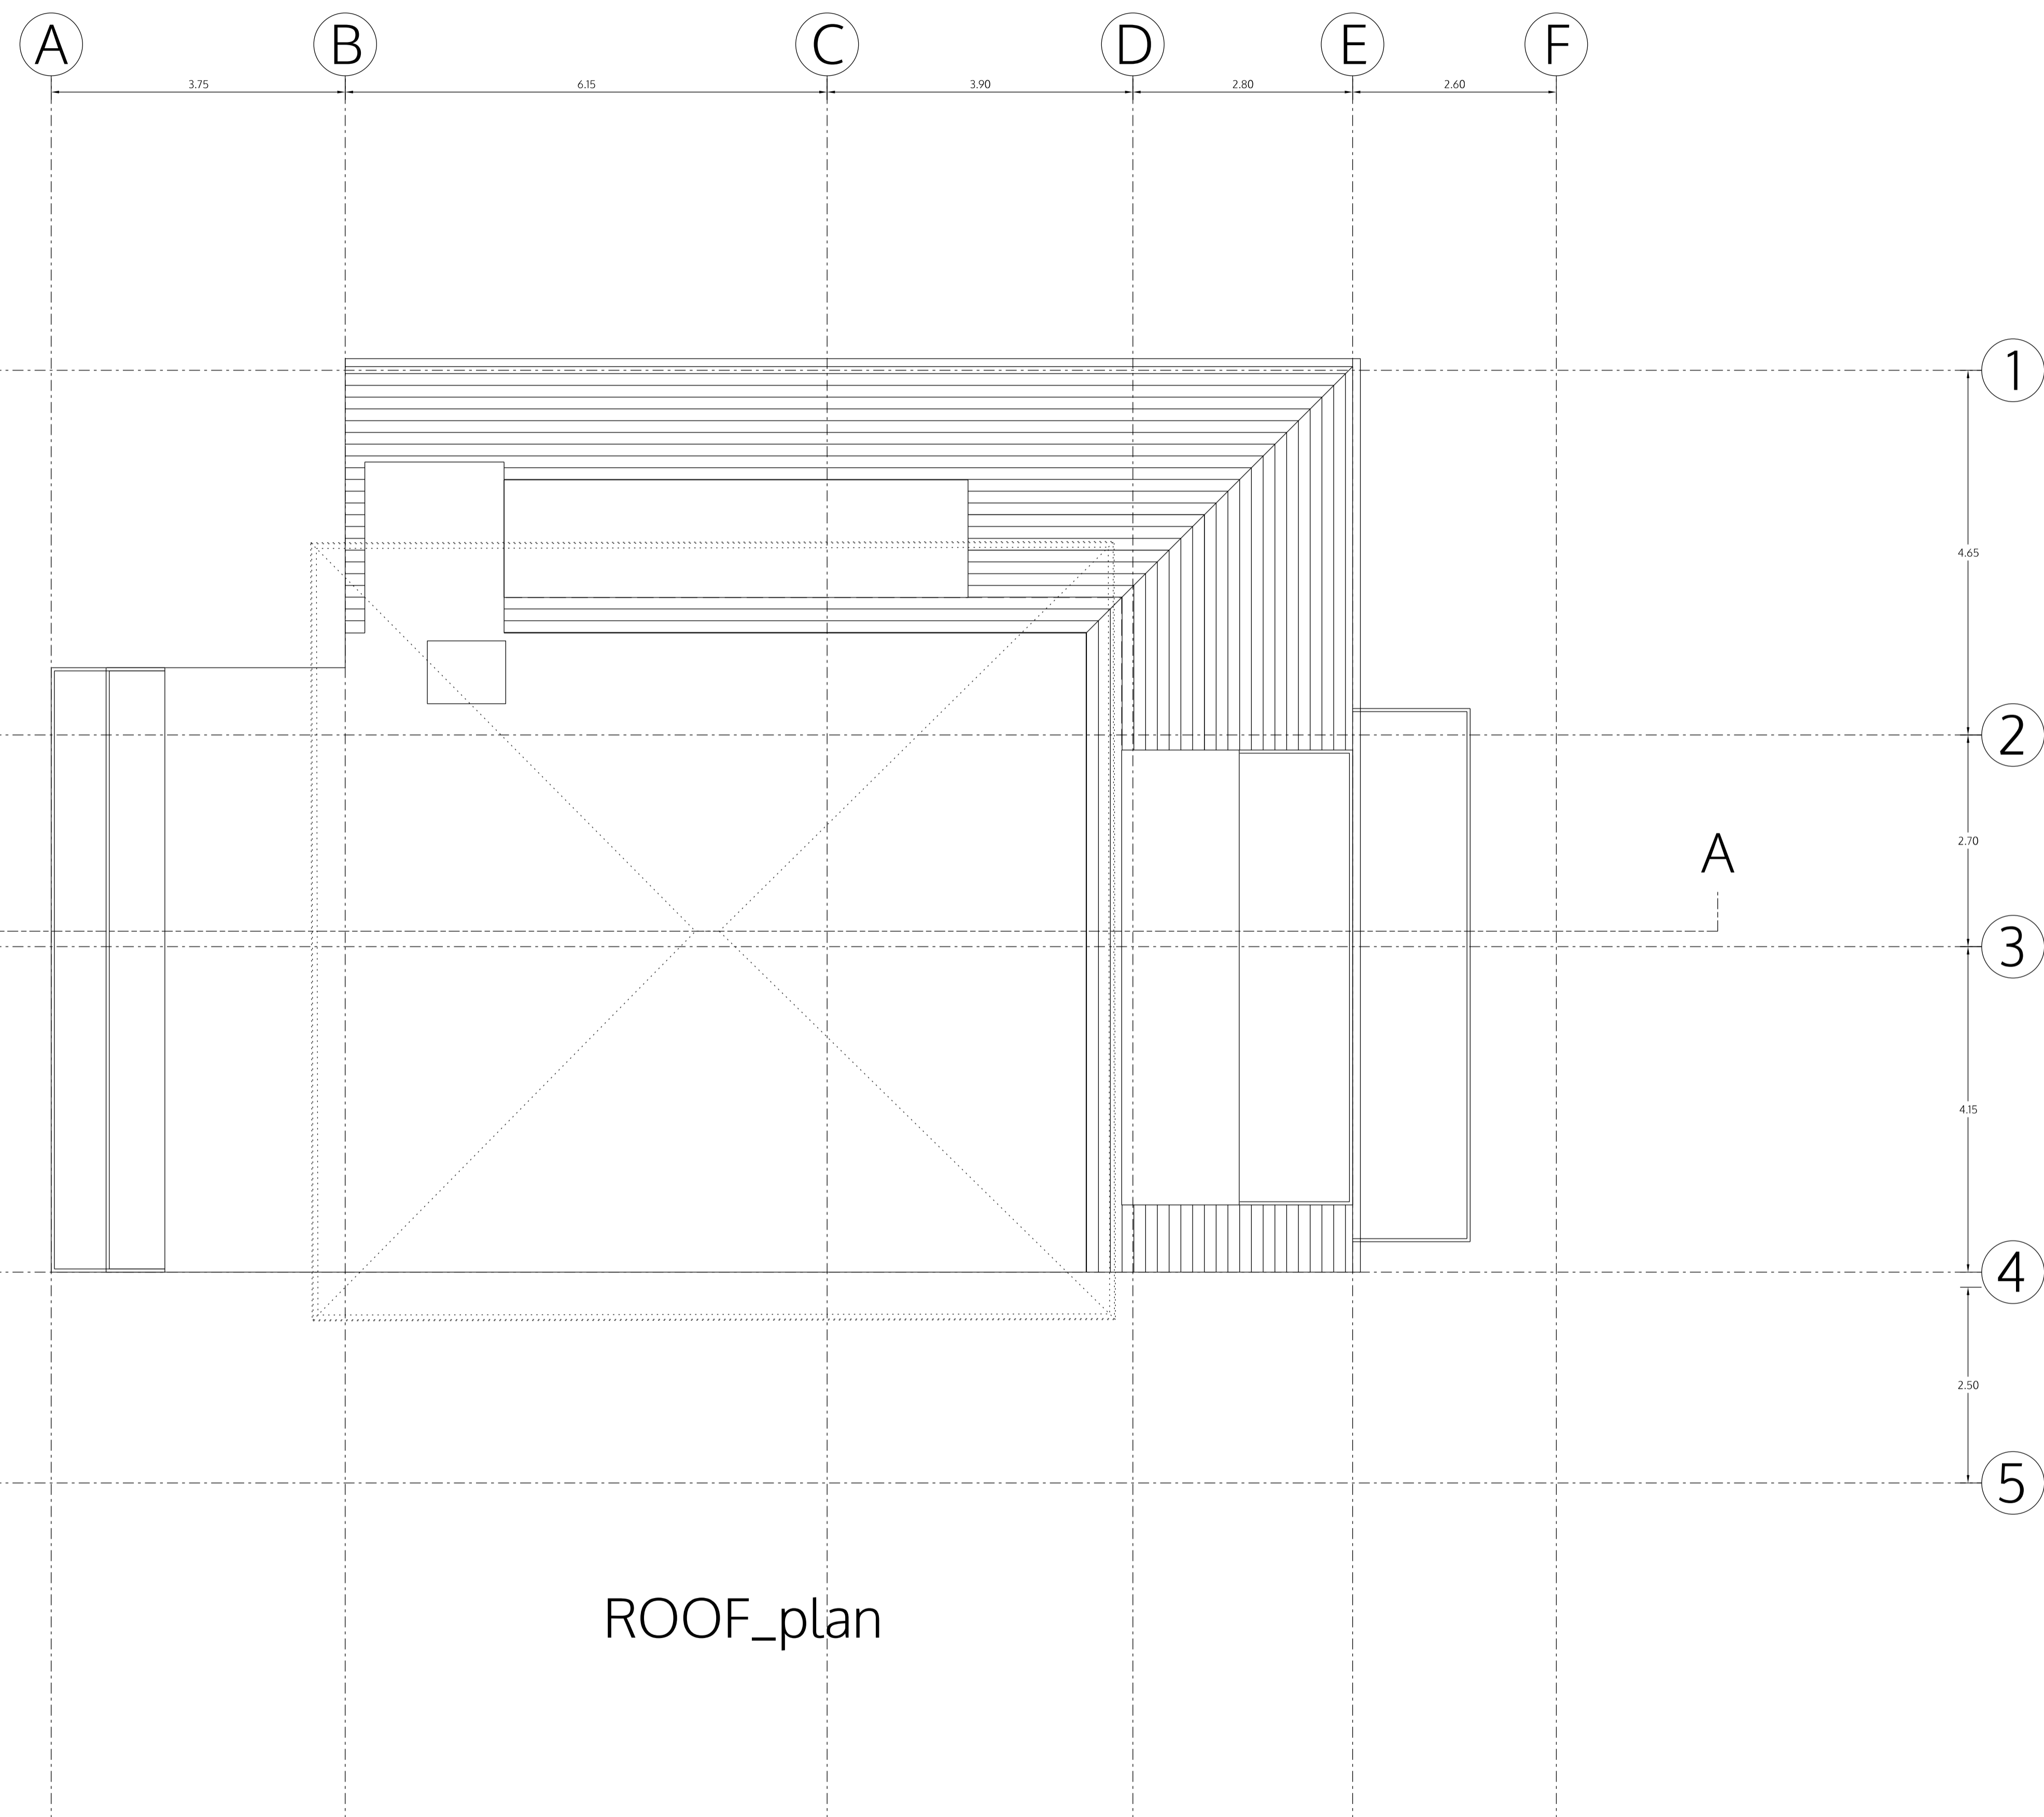

ROOF_plan

no. drawn date scale status title client project © ALL COPYRIGHTS RESERVED m 0 1 2 3 4 5 ALL DIMENSIONS TO BE CHECKED ON SITE

spaceAgent
Architects and Designers mail@spaceagent.com
London-Heidelberg-Barcelona-Brussels spaceagent.com
spaceAgent Architects Ltd is a RIBA Chartered Practice

project PIA House - youth center
2a Alba Gardens
London NW11 9NR

client Michael Wieder
2a Alba Gardens
London NW11 9NR

title roof _plan
as proposed

DRAFT	
	1:100 @A3 1:50 @A1
	8.08.2019
	I.lezzi
ALB_P05d6