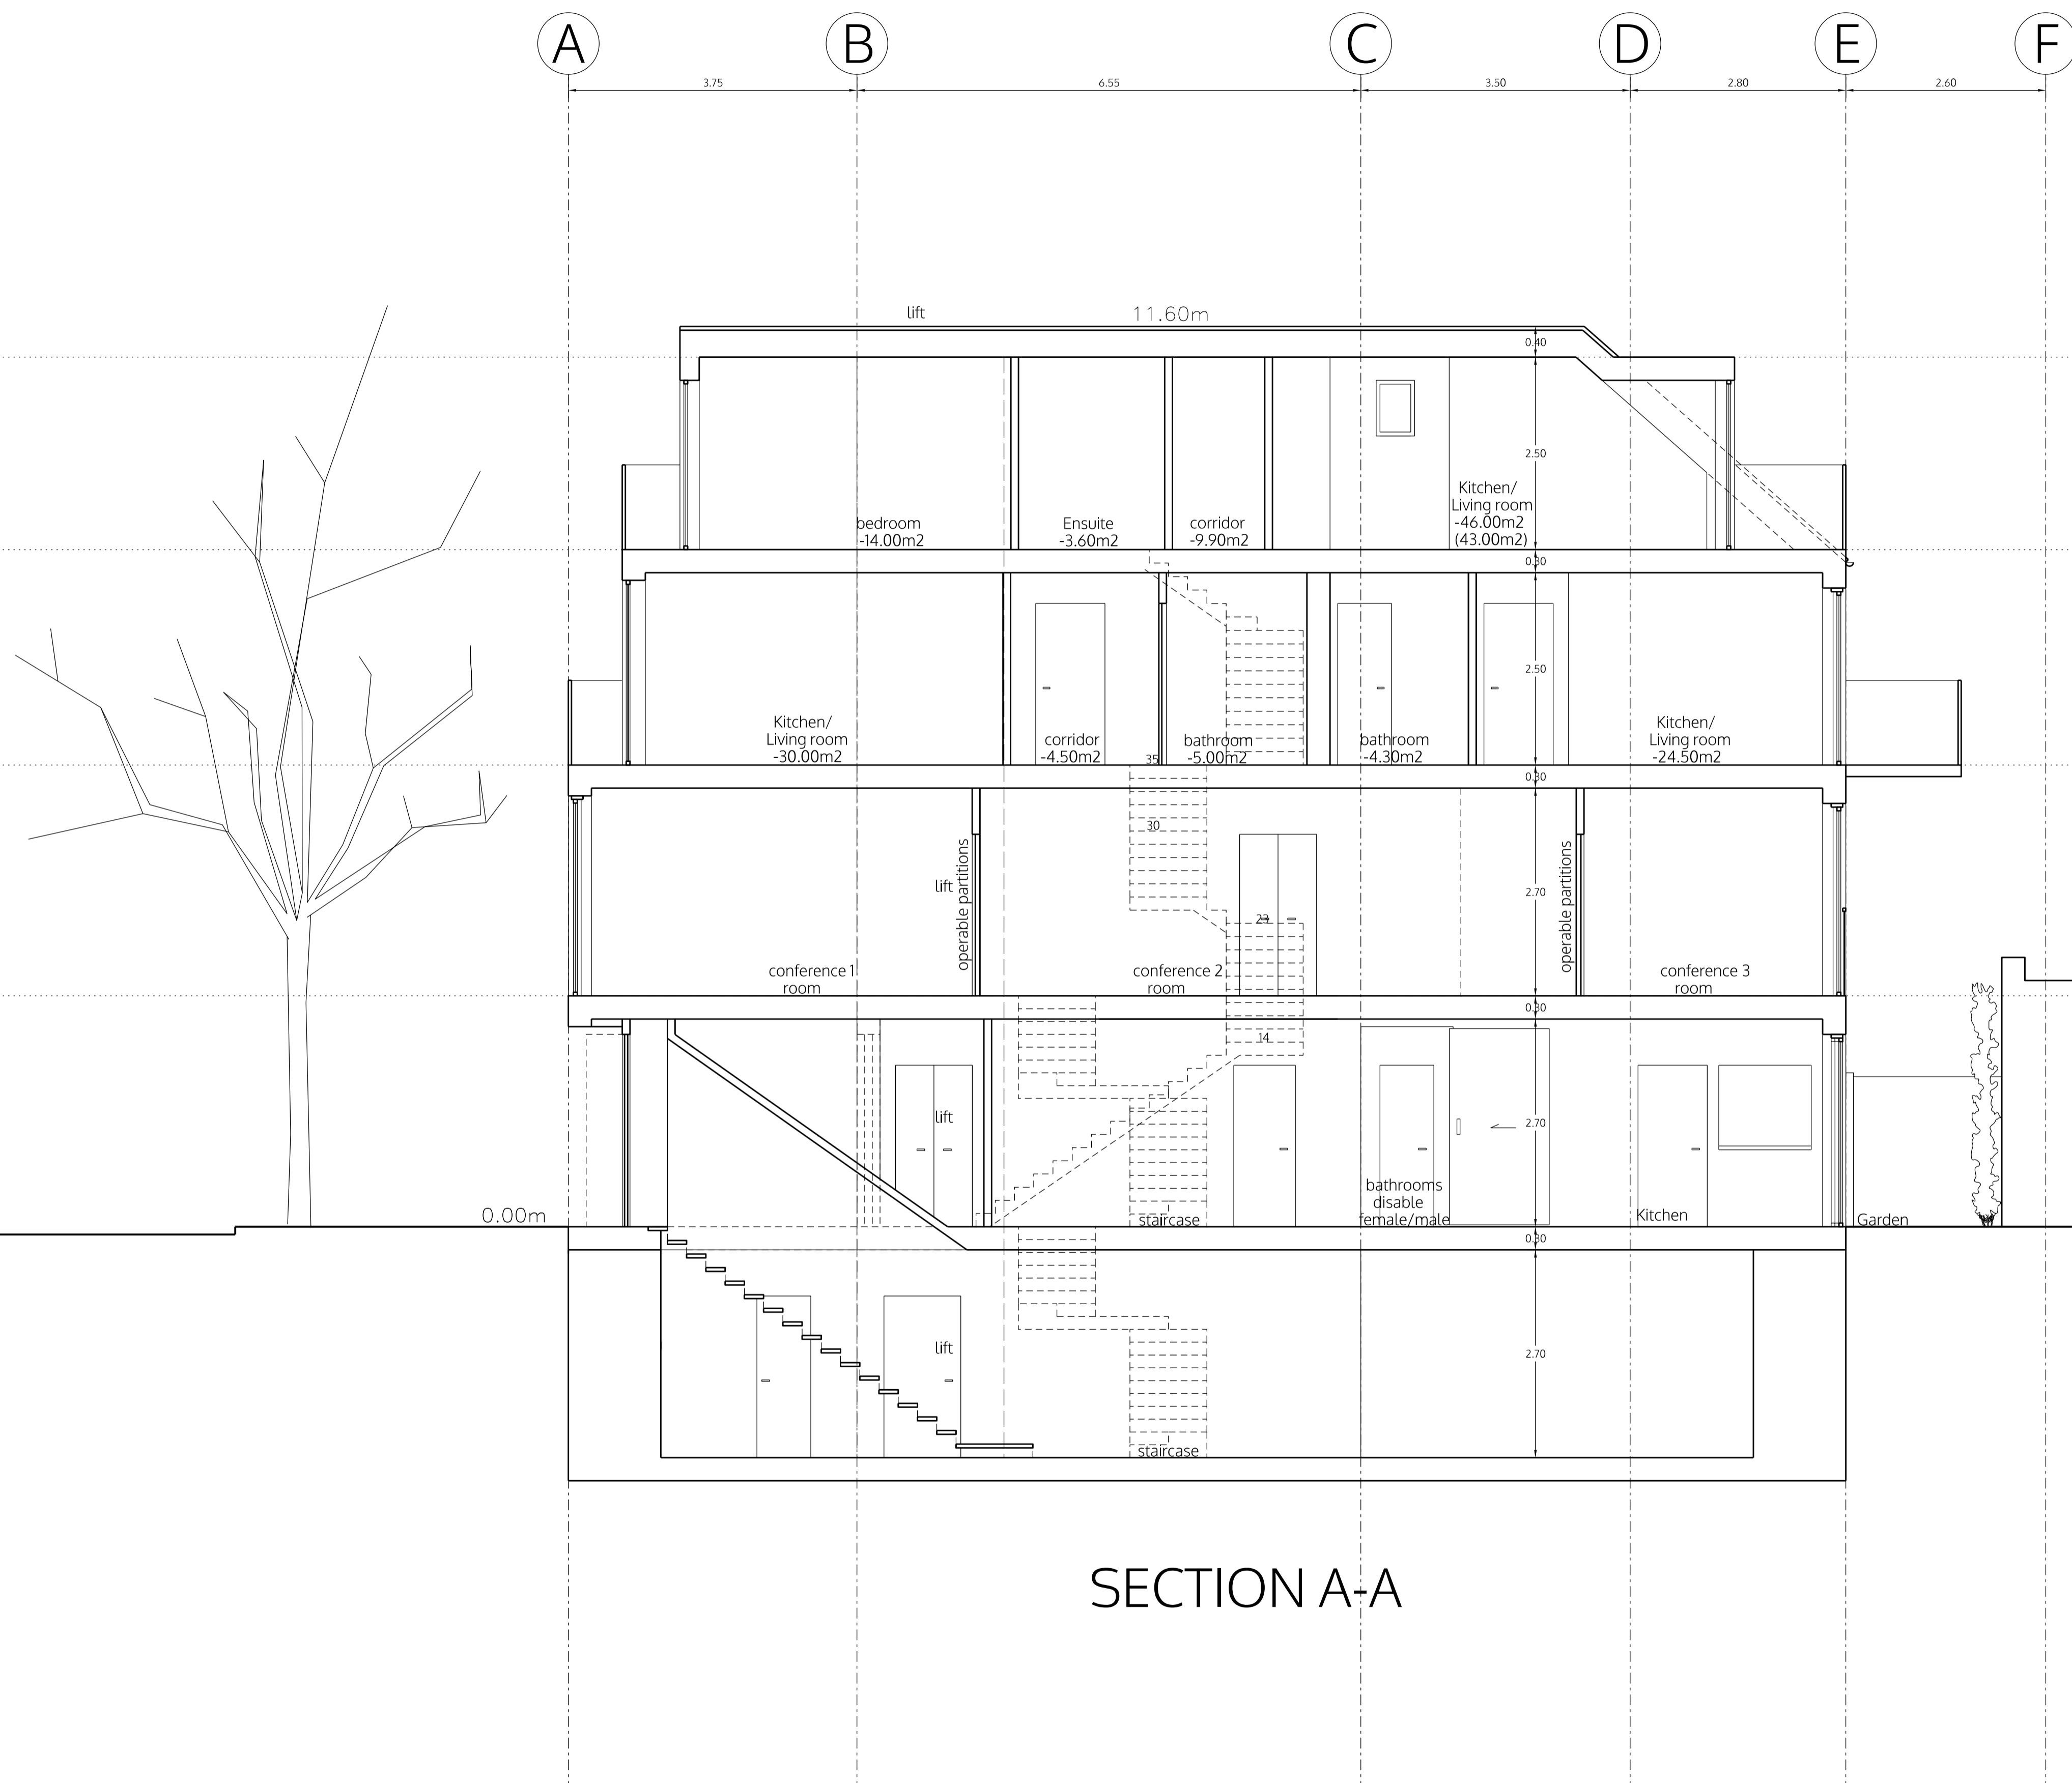

SECTION A-A

no. drawn date scale status title client project © ALL COPYRIGHTS RESERVED m 0 1 2 3 4 5 ALL DIMENSIONS TO BE CHECKED ON SITE

spaceAgent
Architects and Designers mail@spaceagent.com
London-Heidelberg-Barcelona-Brussels spaceagent.com
spaceAgent Architects Ltd is a RIBA Chartered Practice

project PIA House - youth center
2a Alba Gardens
London NW11 9NR

client Michael Wieder
2a Alba Gardens
London NW11 9NR

title section A-A
as proposed

DRAFT	
	1:100 @A3 1:50 @A1
	8.08.2019
	I.lezzi

ALB_P06d6