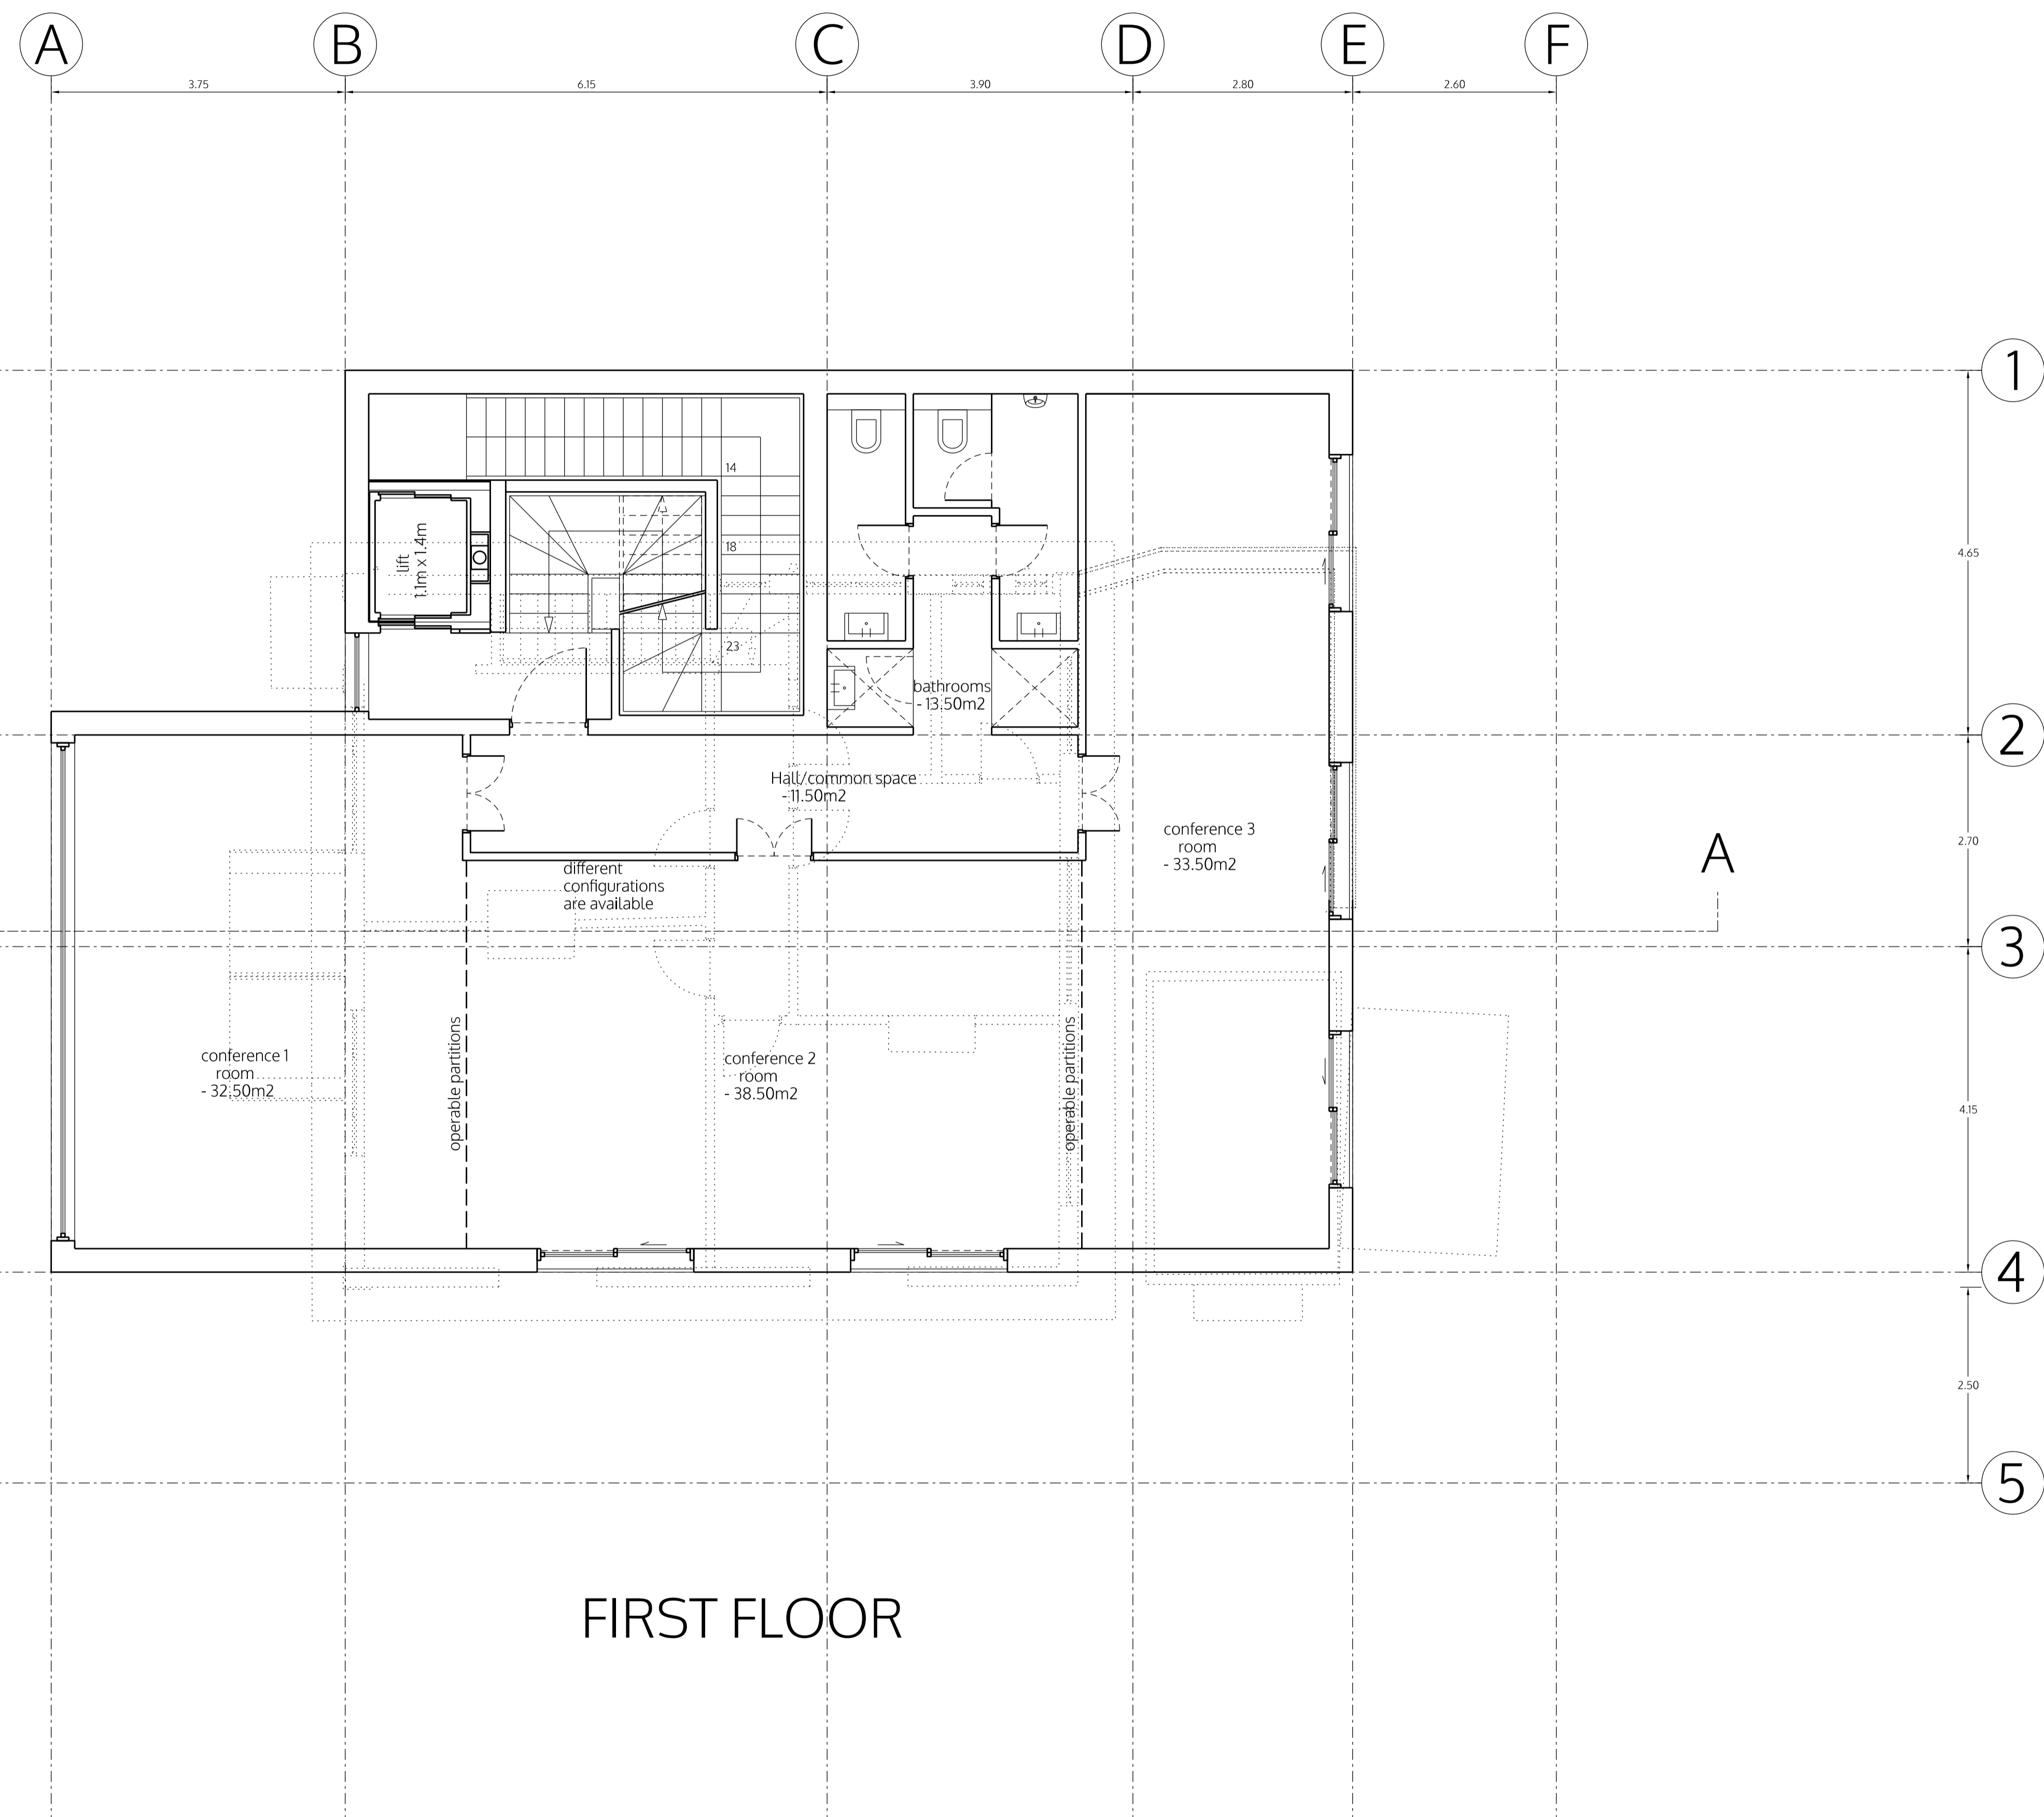

client Michael Wieder
 2a Alba Gardens
 London NW11 9NR

title ground floor
 as proposed

DRAFT	
	1:100 @A3
	1:50 @A1
	8.08.2019
	I.lezzi

ALB_P01d6

ALBA GARDENS

GROUND FLOOR

NORTH

no. drawn date scale status title client project © ALL COPYRIGHTS RESERVED m 0 1 2 3 4 5 ALL DIMENSIONS TO BE CHECKED ON SITE