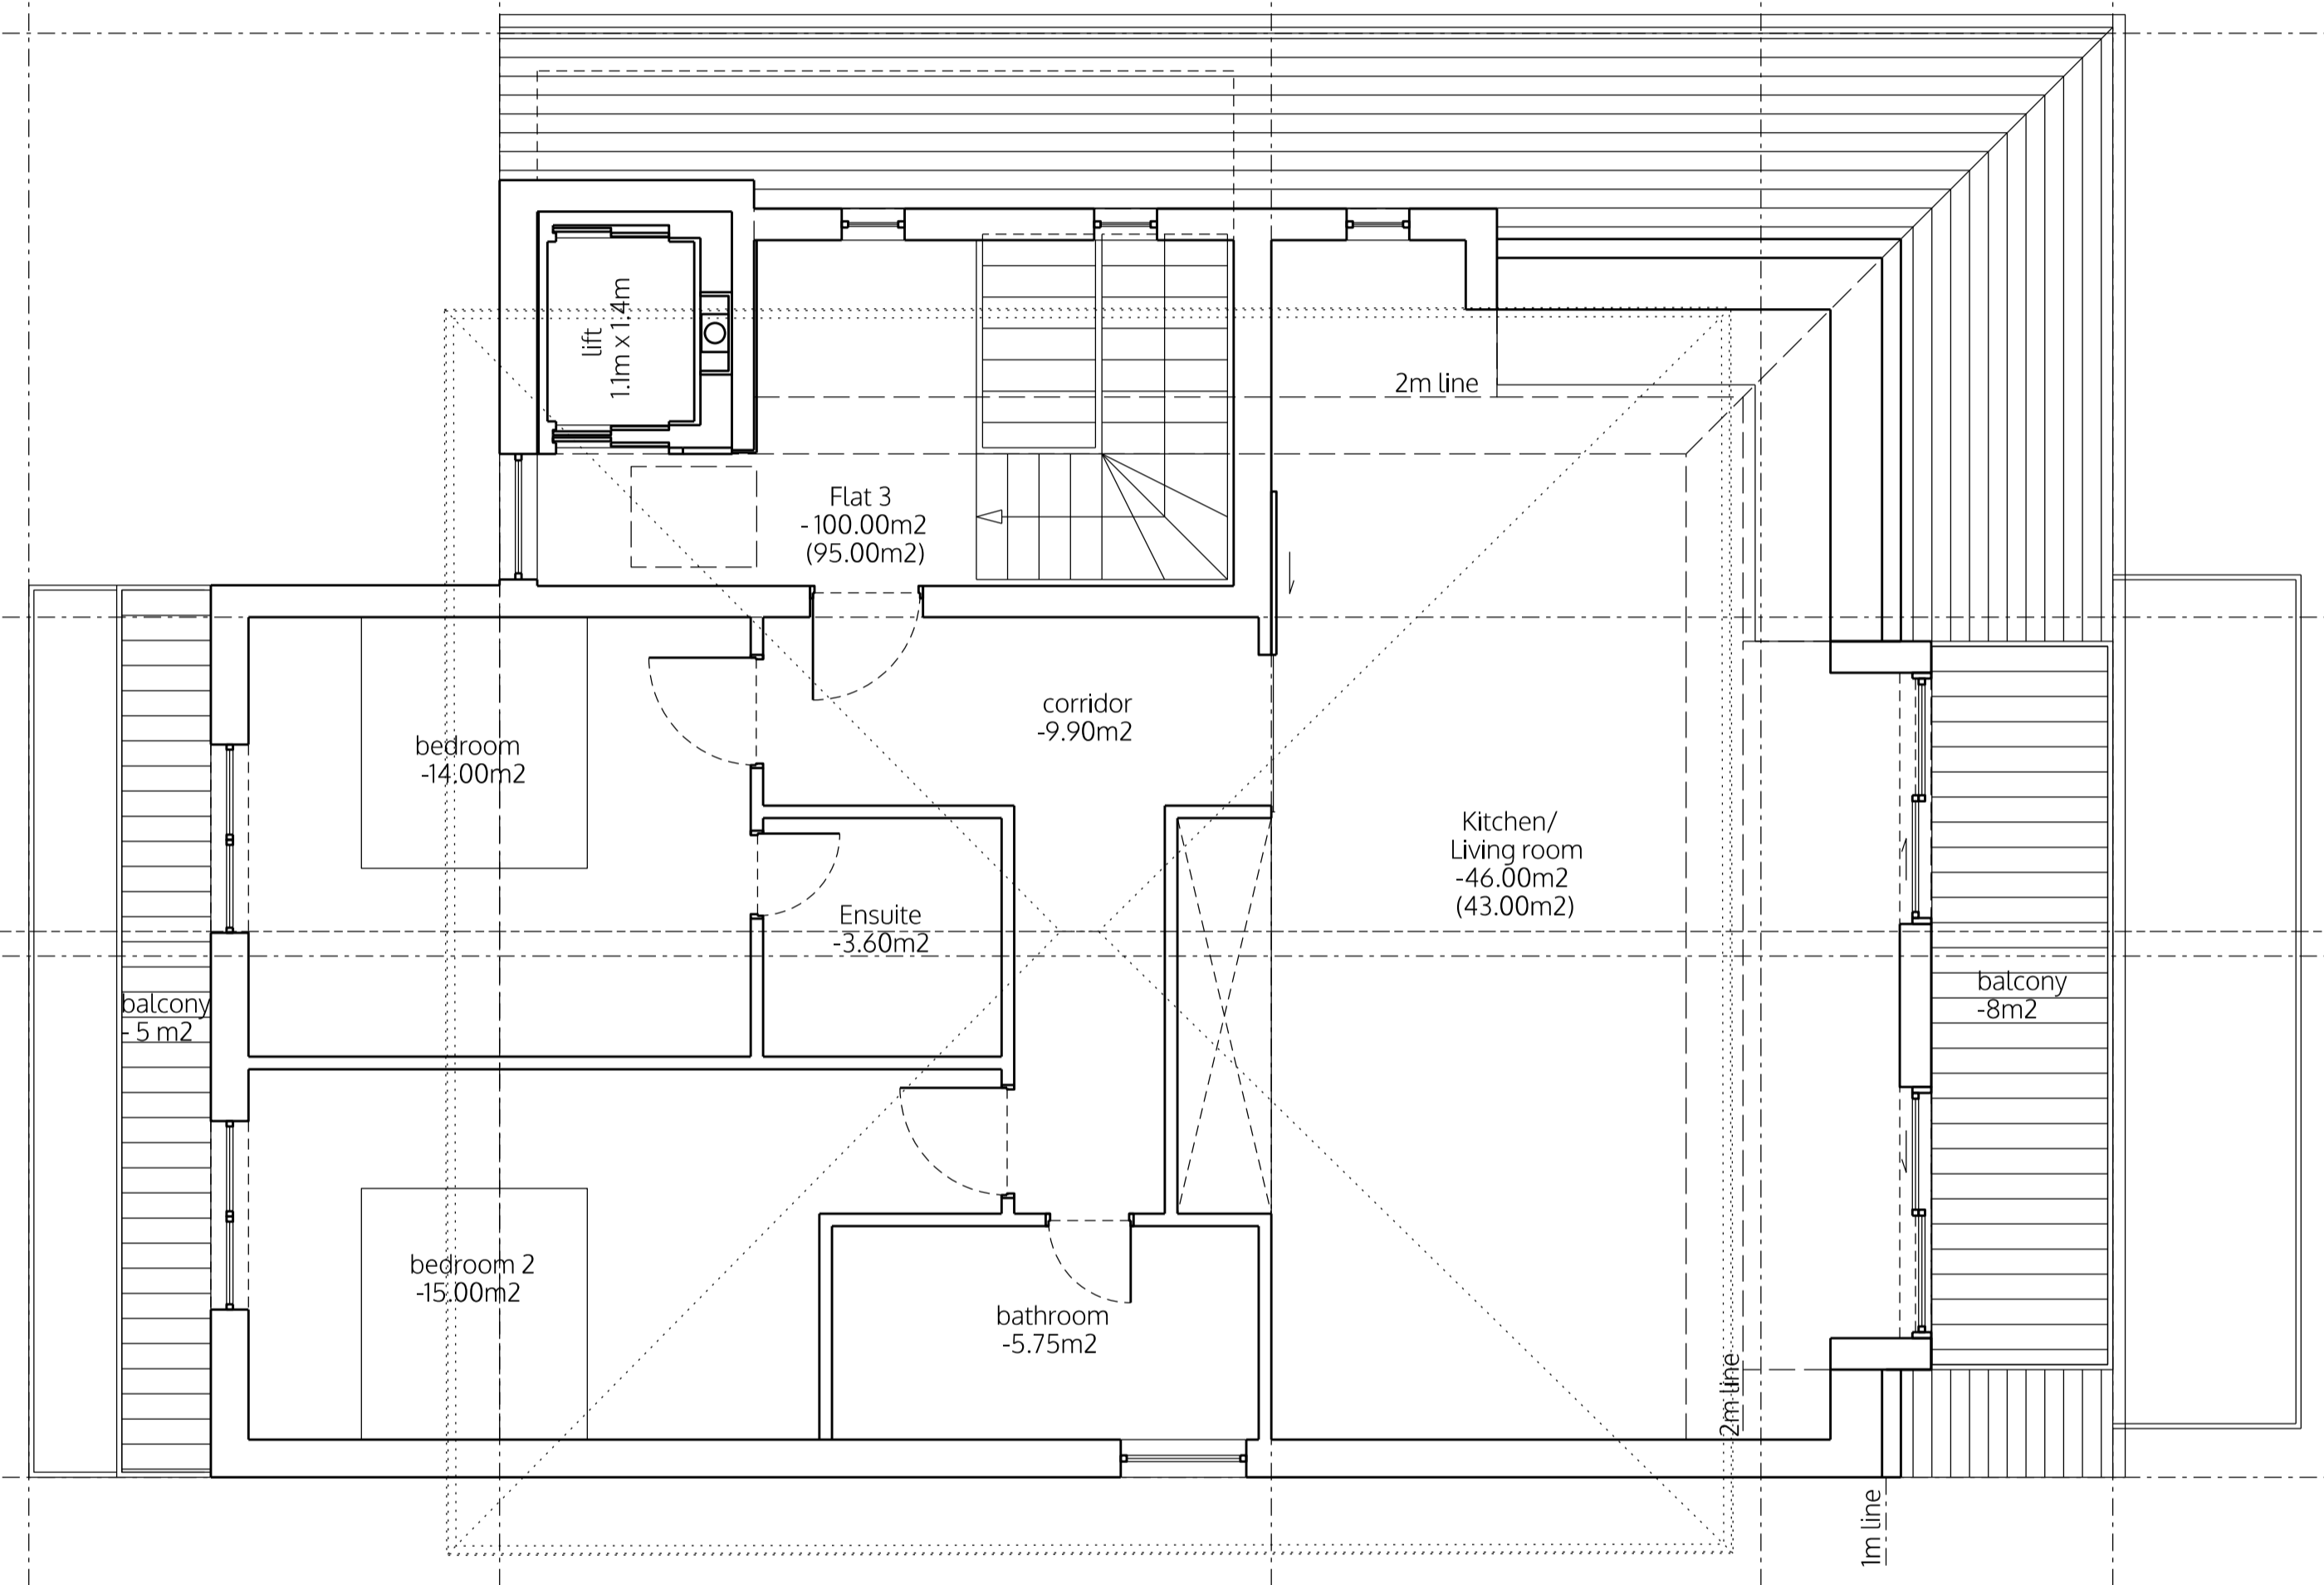

A 3.75 B 6.15 C 3.90 D 2.80 E 2.60 F

1 4.65
2 2.70
3 4.15
4 2.50
5

A

A

THIRD FLOOR

no. drawn date scale status title client project © ALL COPYRIGHTS RESERVED m 0 5 ALL DIMENSIONS TO BE CHECKED ON SITE

spaceAgent
Architects and Designers
London-Heidelberg-Barcelona-Brussels
spaceAgent Architects Ltd is a RIBA Chartered Practice

PIA House - youth center
2a Alba Gardens
London NW11 9NR

Michael Wieder
2a Alba Gardens
London NW11 9NR

third floor
as proposed

DRAFT	
	1:100 @A3 1:50 @A1
	8.08.2019
	I.lezzi
ALB_P04d6