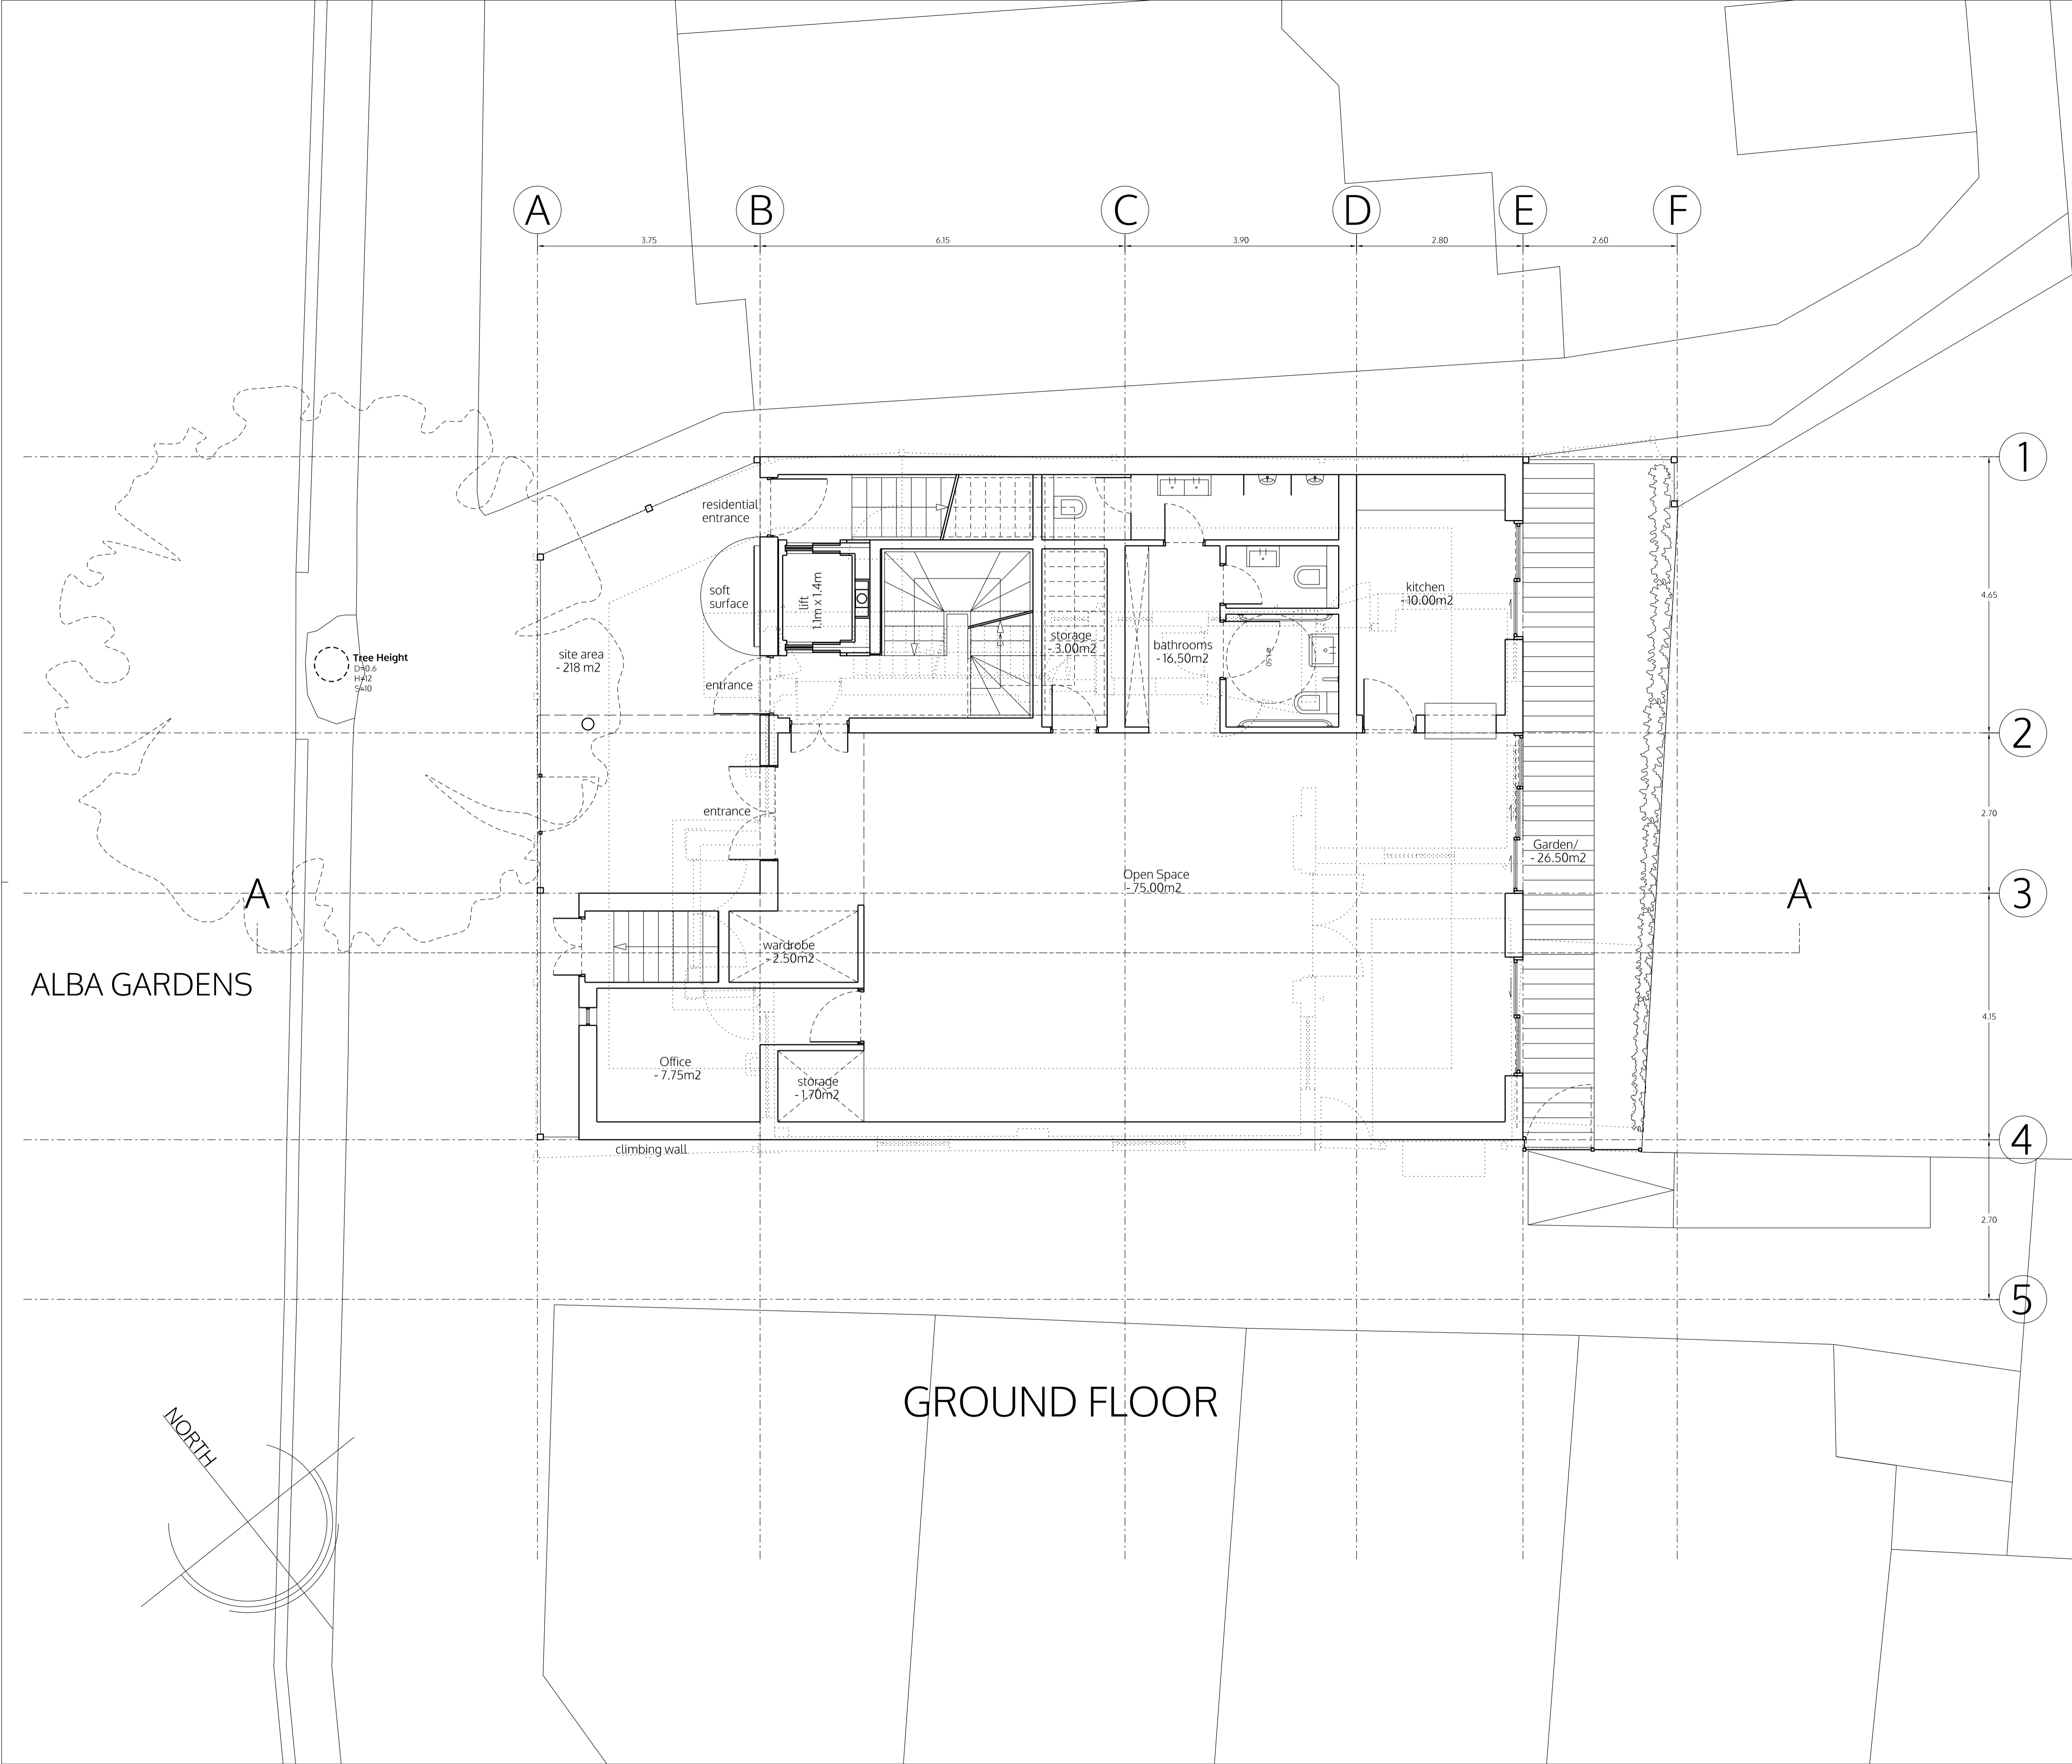

no. drawn date scale status title client project © ALL COPYRIGHTS RESERVED m 0 ALL DIMENSIONS TO BE CHECKED ON SITE

spaceAgent
Architects and Designers mail@spaceagent.com
London-Heidelberg-Barcelona-Brussels spaceagent.com
spaceAgent Architects Ltd is a RIBA Chartered Practice

project PIA House - youth center
2a Alba Gardens
London NW11 9NR

client Michael Wieder
2a Alba Gardens
London NW11 9NR

title ground floor
as proposed

DRAFT	
	1:100 @A3
	1:50 @A1
	8.08.2019
	I.lezzi

ALB_P01d6

ALBA GARDENS

GROUND FLOOR

NORTH