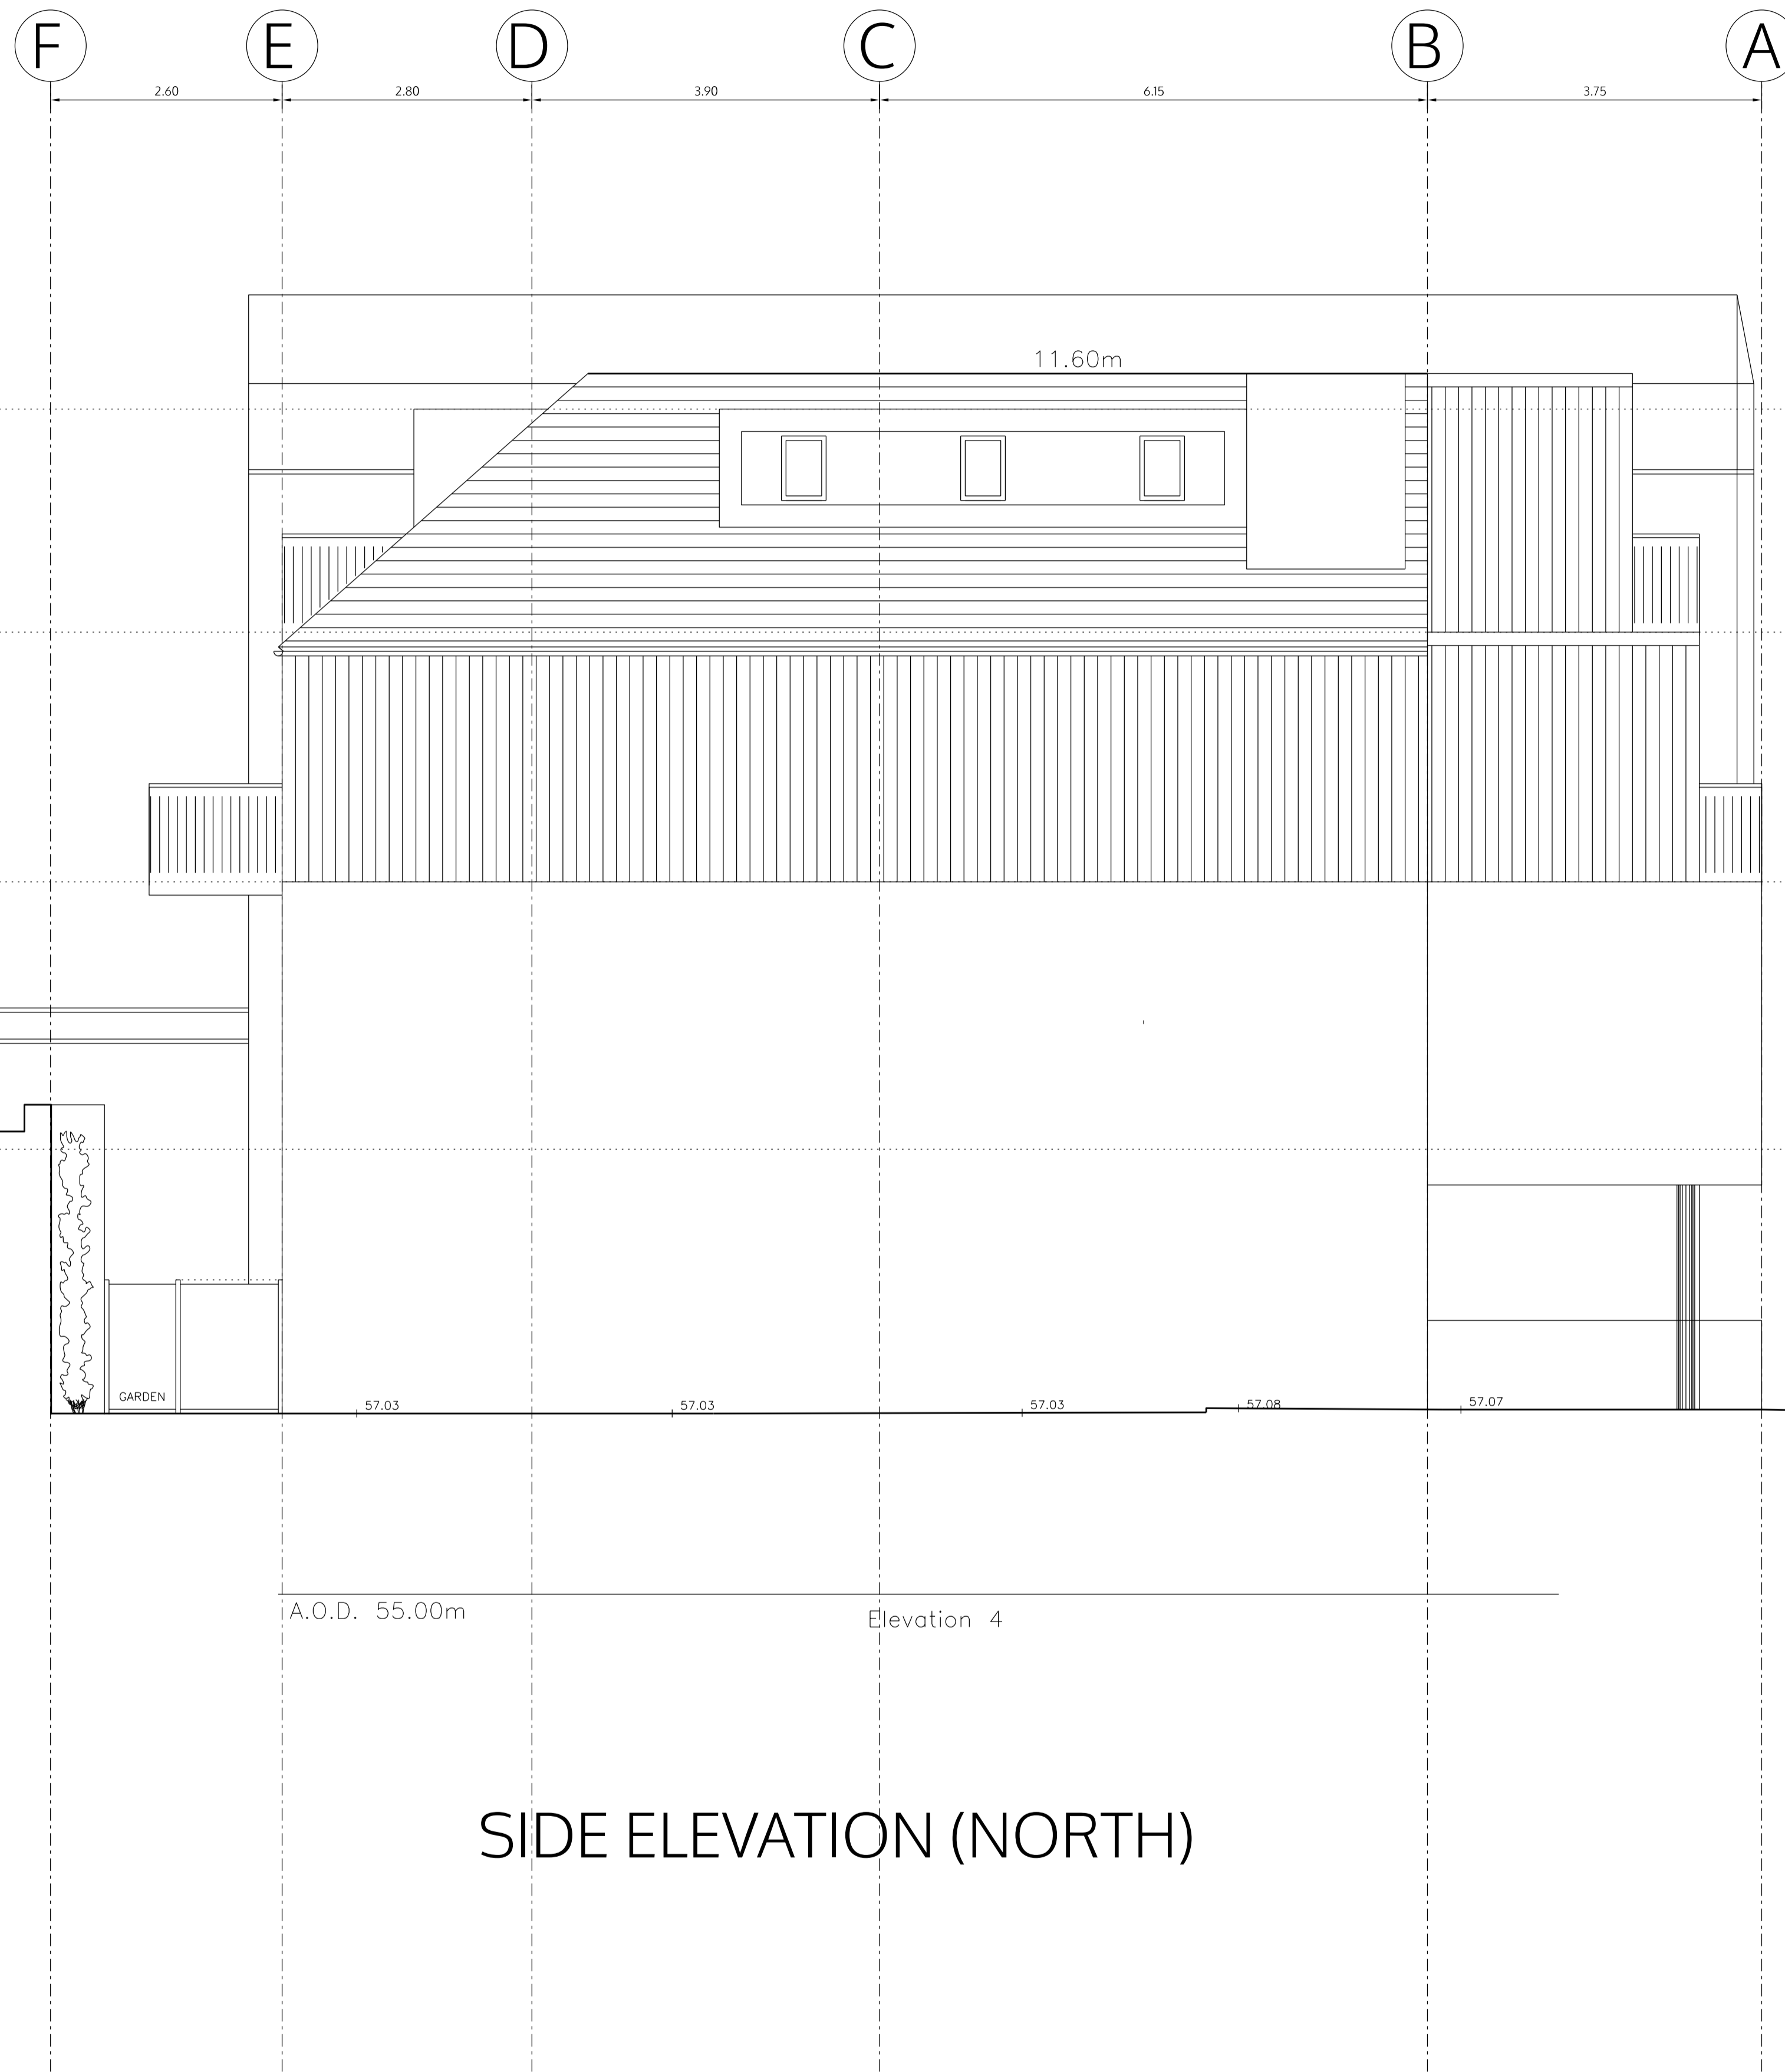

SIDE ELEVATION (NORTH)

no. drawn date scale status title client project
© ALL COPYRIGHTS RESERVED m 0 1 2 3 4 5 ALL DIMENSIONS TO BE CHECKED ON SITE

spaceAgent

Architects and Designers mail@spaceagent.com
London-Heidelberg-Barcelona-Brussels spaceagent.com
spaceAgent Architects Ltd is a RIBA Chartered Practice

PIA House - youth center
2a Alba Gardens
London NW11 9NR

Michael Wieder
2a Alba Gardens
London NW11 9NR

side elevation (North)
as proposed

DRAFT	
	1:100 @A3 1:50 @A1
	8.08.2019
	I.lezzi

ALB_P10d6