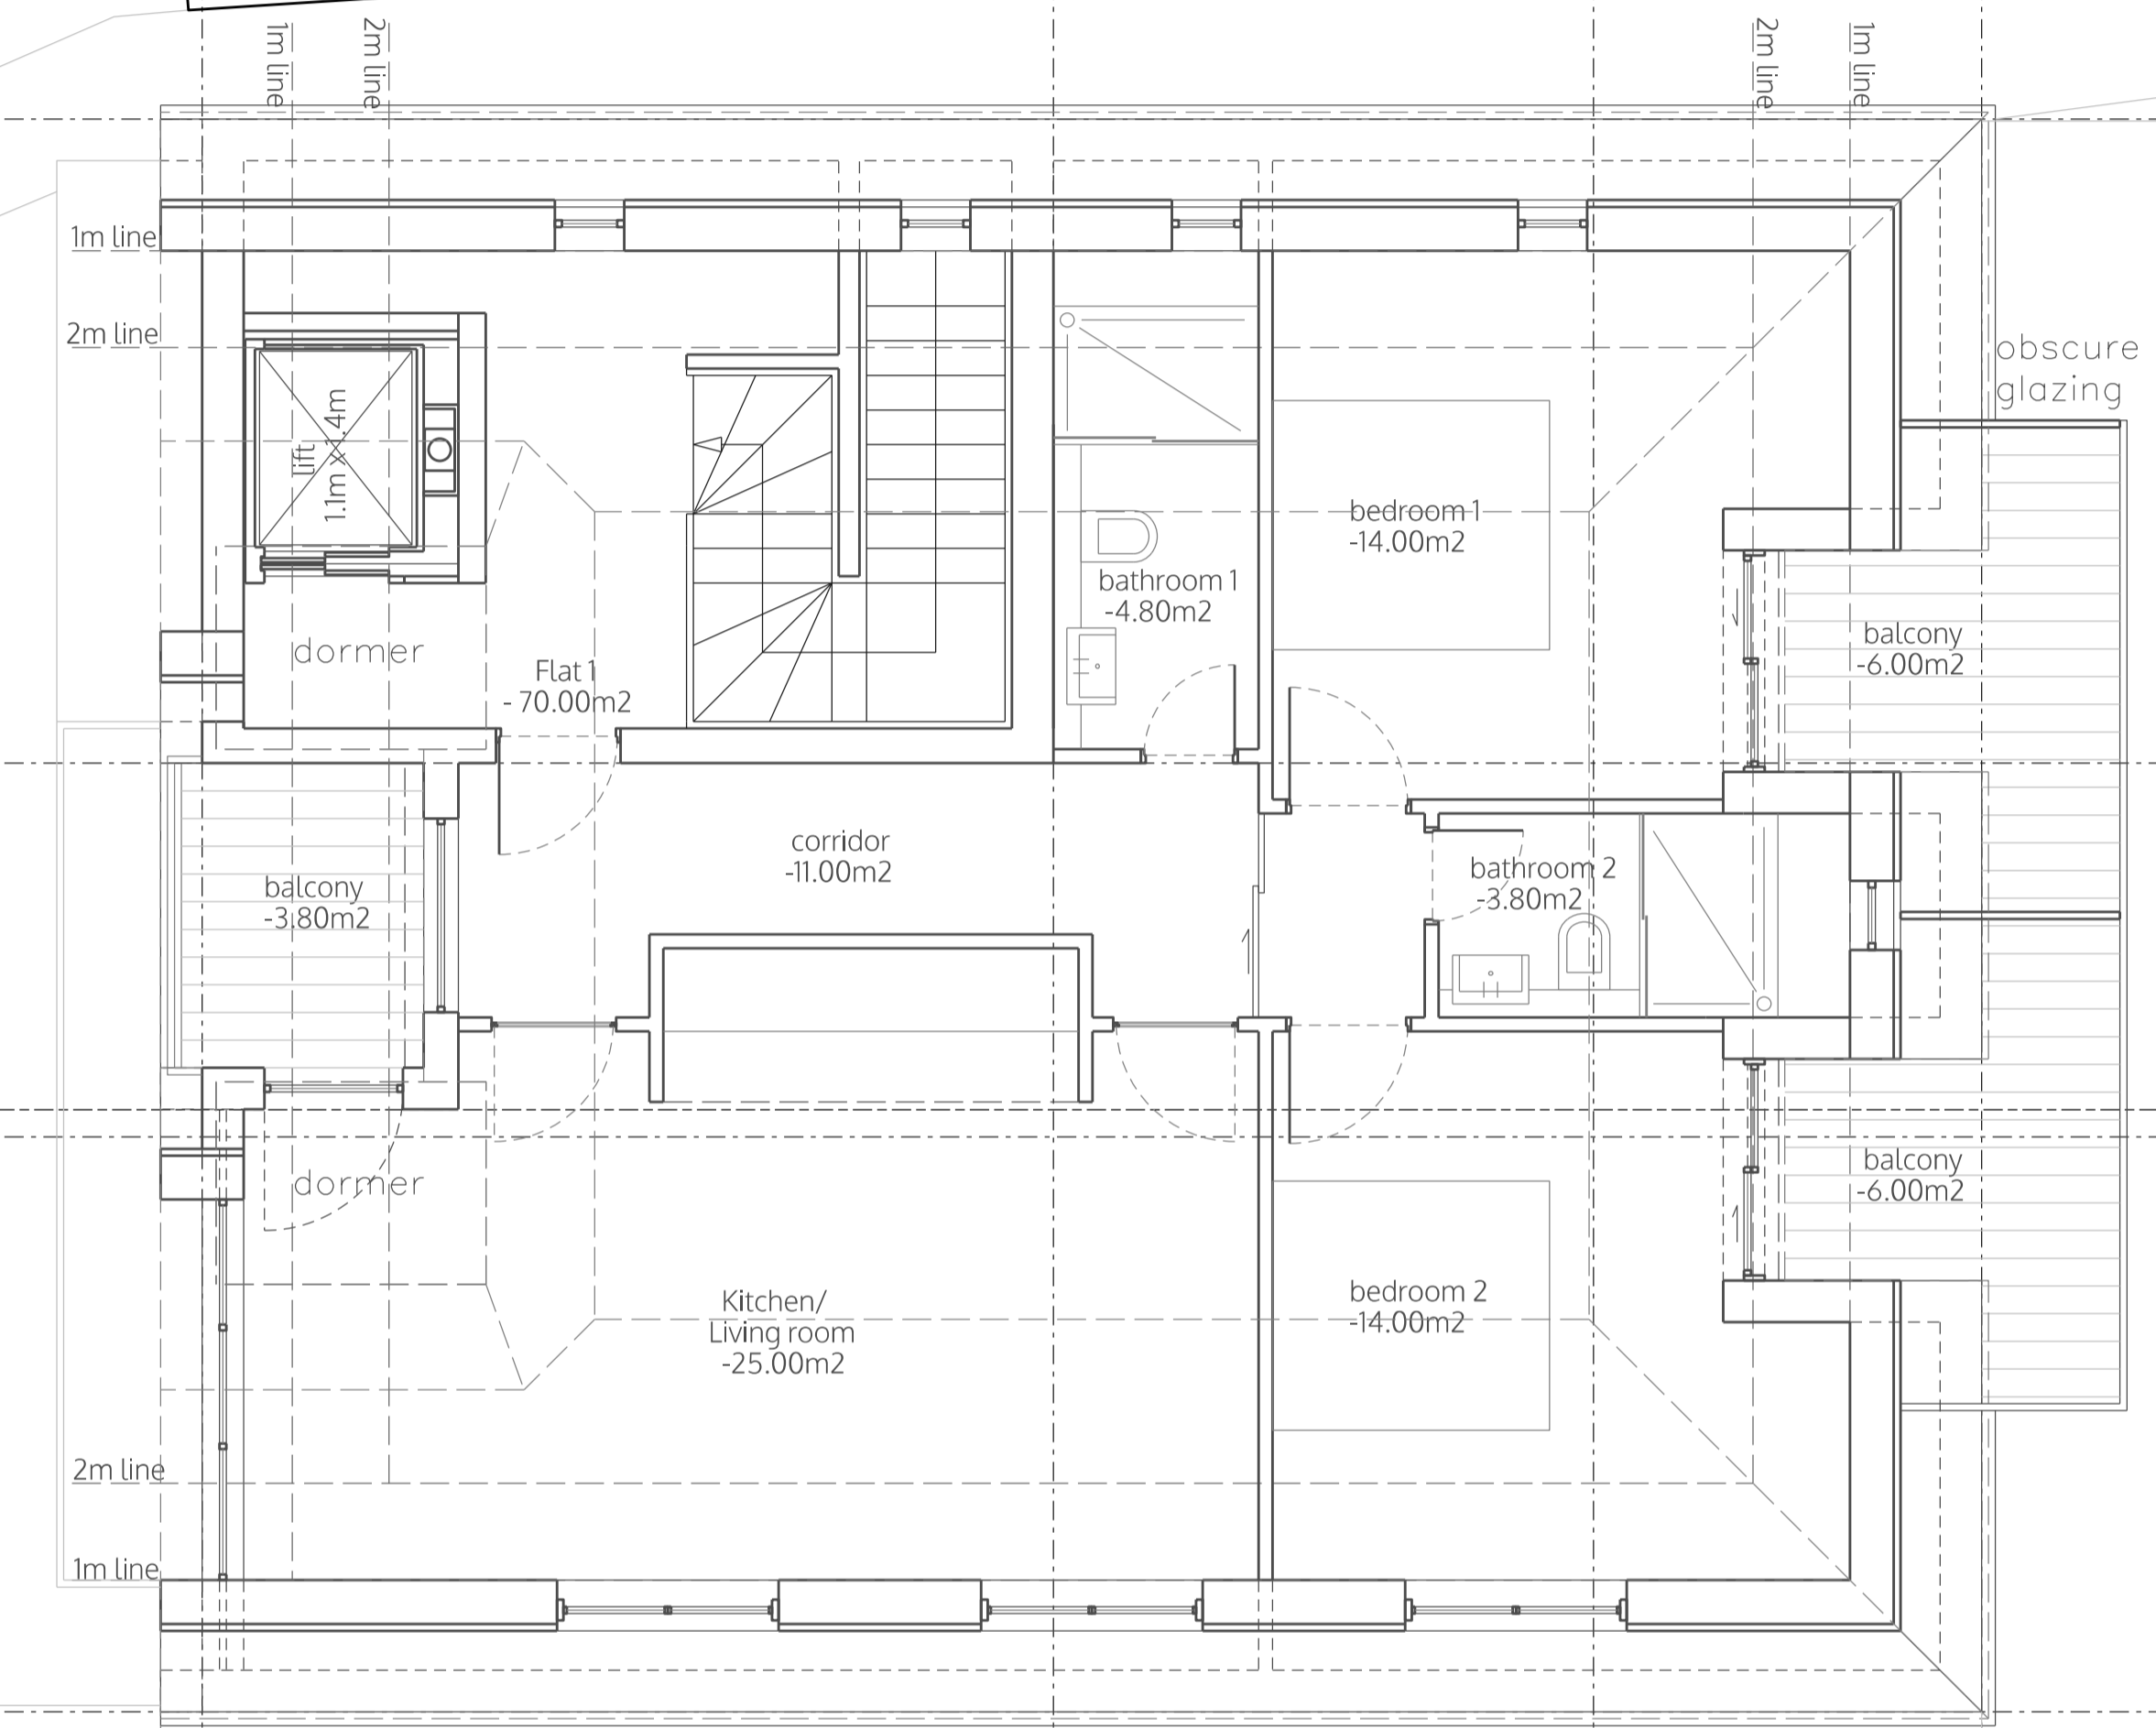

A 3.75 B 6.15 C 3.90 D 2.80 E 2.60 F

1 4.65
2 2.70
3 4.15
4 2.50
5

A

A

SECOND FLOOR

no. drawn date scale status title client project © ALL COPYRIGHTS RESERVED m 0 ALL DIMENSIONS TO BE CHECKED ON SITE

spaceAgent
Architects and Designers London-Heidelberg-Barcelona-Brussels
mail@spaceagent.com spaceagent.com
spaceAgent Architects Ltd is a RIBA Chartered Practice

PIA House - youth center
2a Alba Gardens
London NW11 9NR
Michael Wieder
2a Alba Gardens
London NW11 9NR

second floor
as proposed

DRAFT	
	1:100 @A3 1:50 @A1
	21.02.2020
	I.lezzi
ALB_P03f4