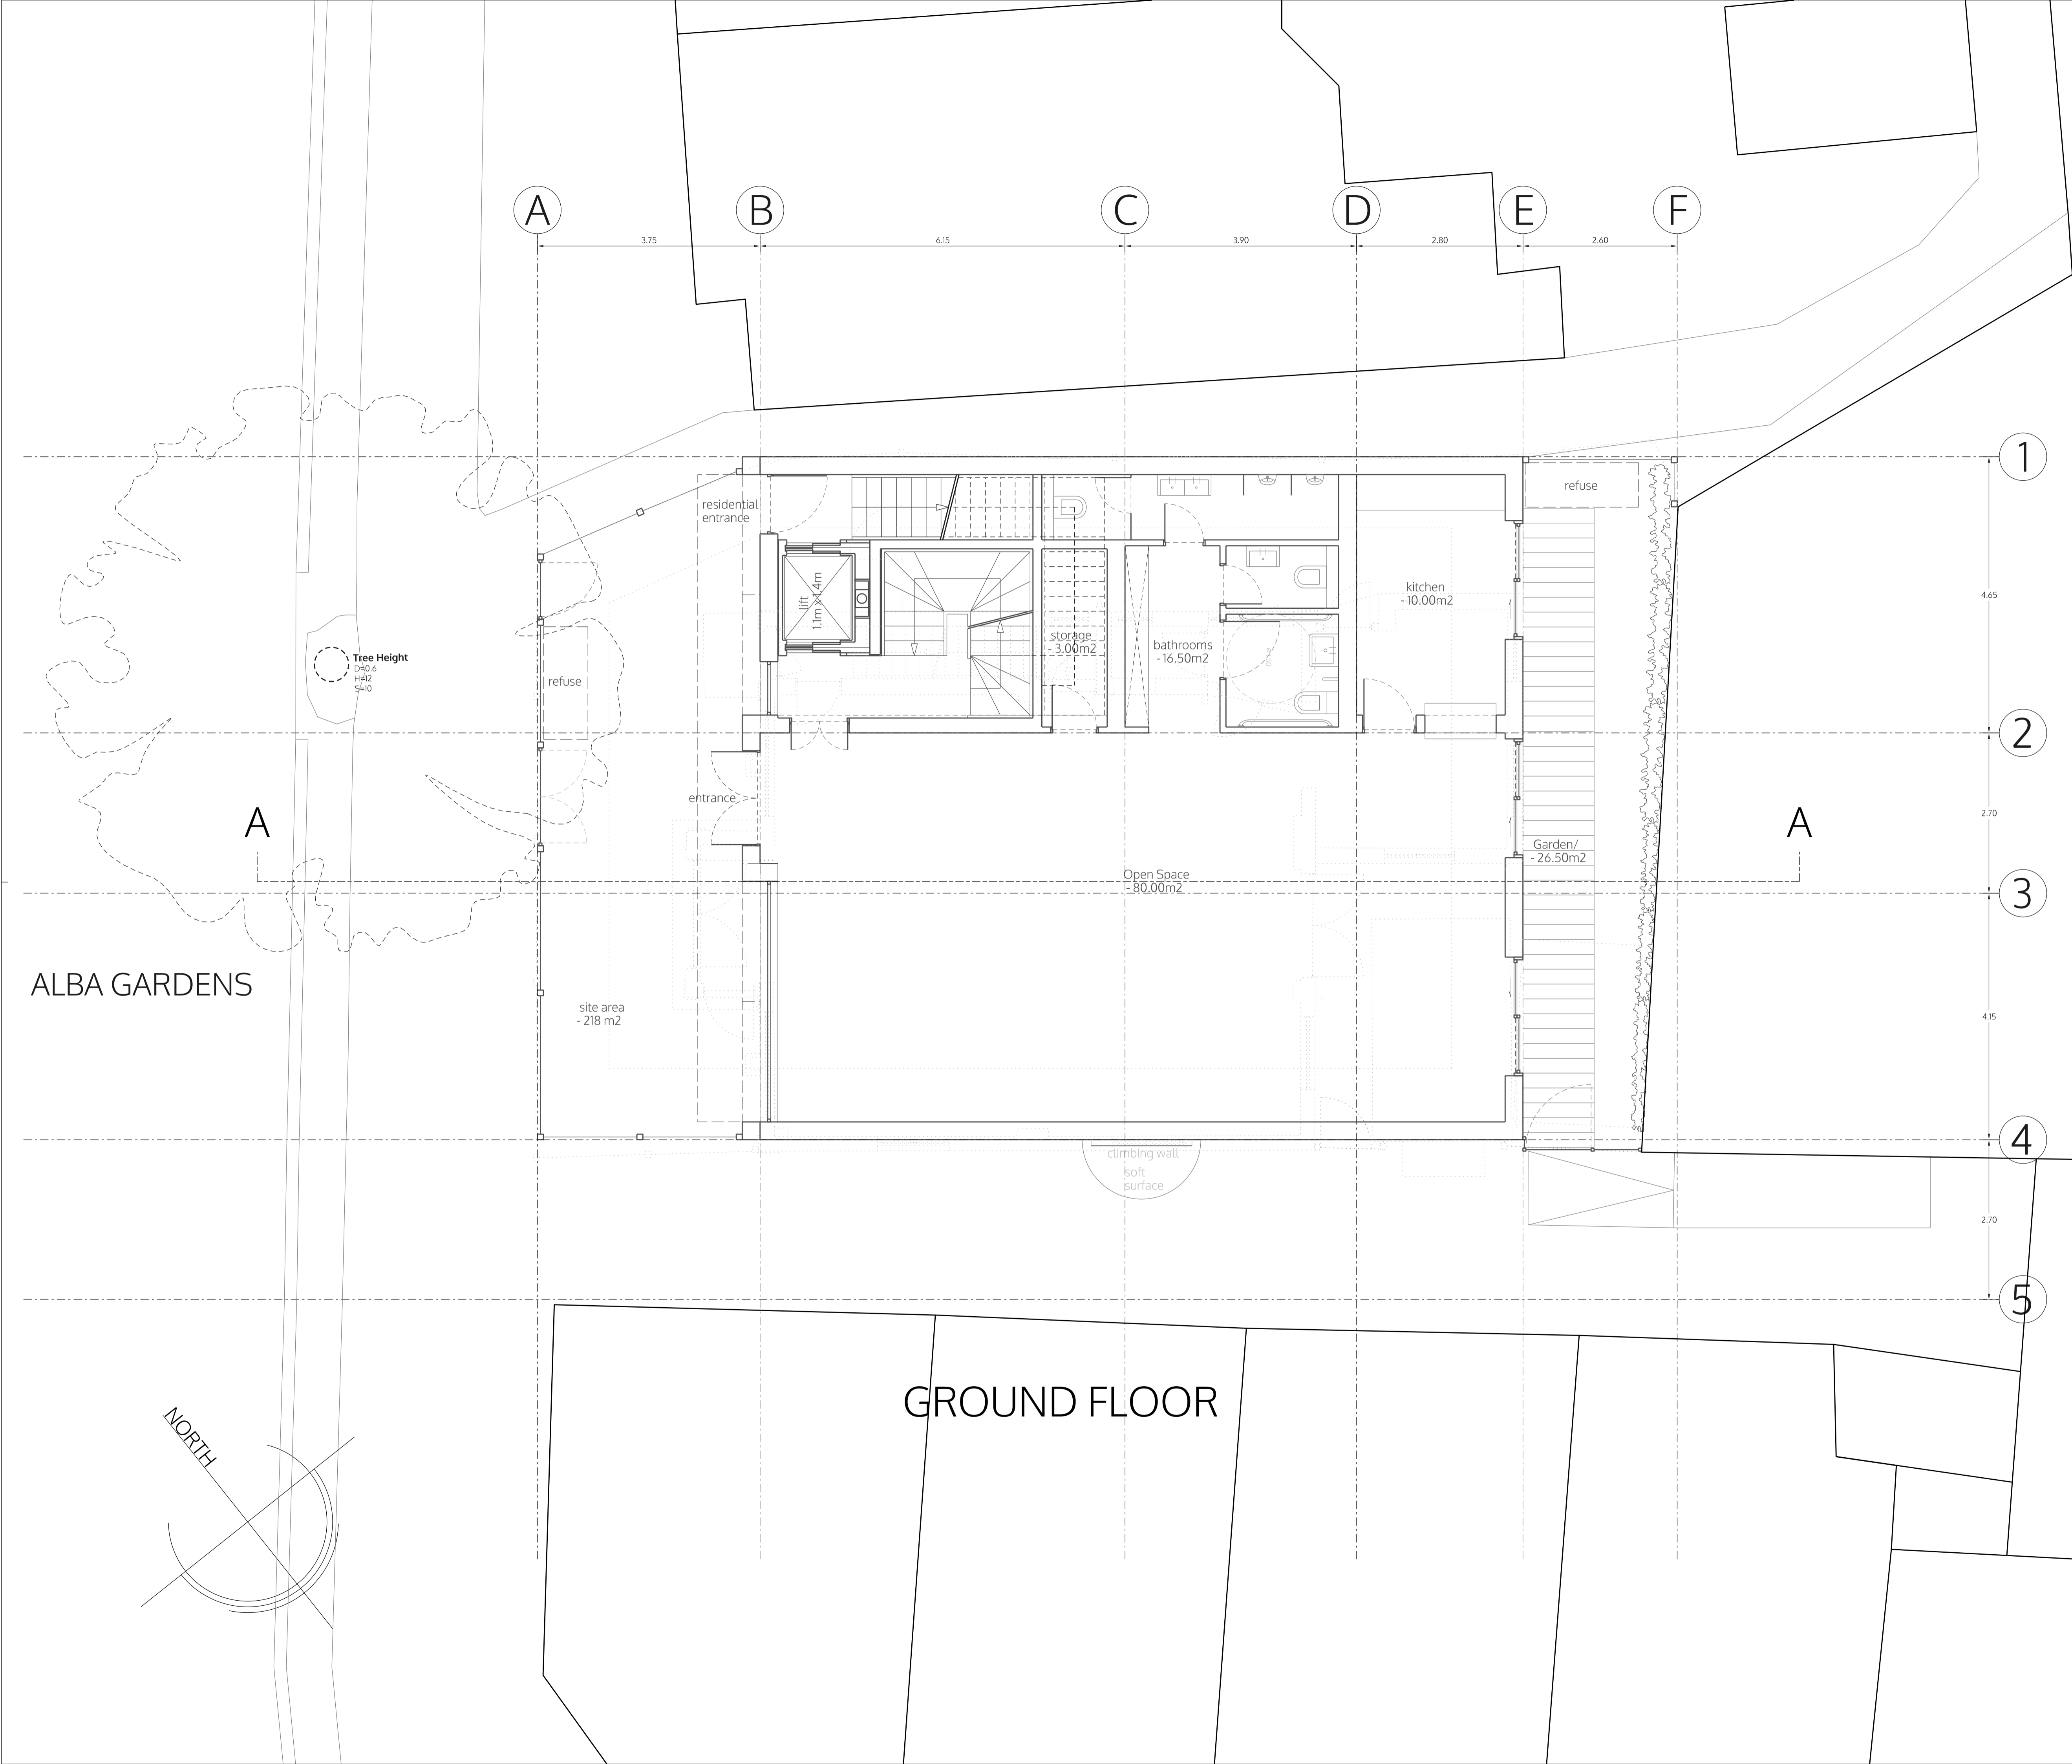

no. drawn date scale status title client project
© ALL COPYRIGHTS RESERVED m 0 ALL DIMENSIONS TO BE CHECKED ON SITE

spaceAgent
Architects and Designers mail@spaceagent.com
London-Heidelberg-Barcelona-Brussels spaceagent.com
spaceAgent Architects Ltd is a RIBA Chartered Practice

project PIA House - youth center
2a Alba Gardens
London NW11 9NR

client Michael Wieder
2a Alba Gardens
London NW11 9NR

title ground floor
as proposed

DRAFT	
	1:100 @A3 1:50 @A1
	21.02.2020
	I.lezzi

ALB_P01f4

ALBA GARDENS

GROUND FLOOR