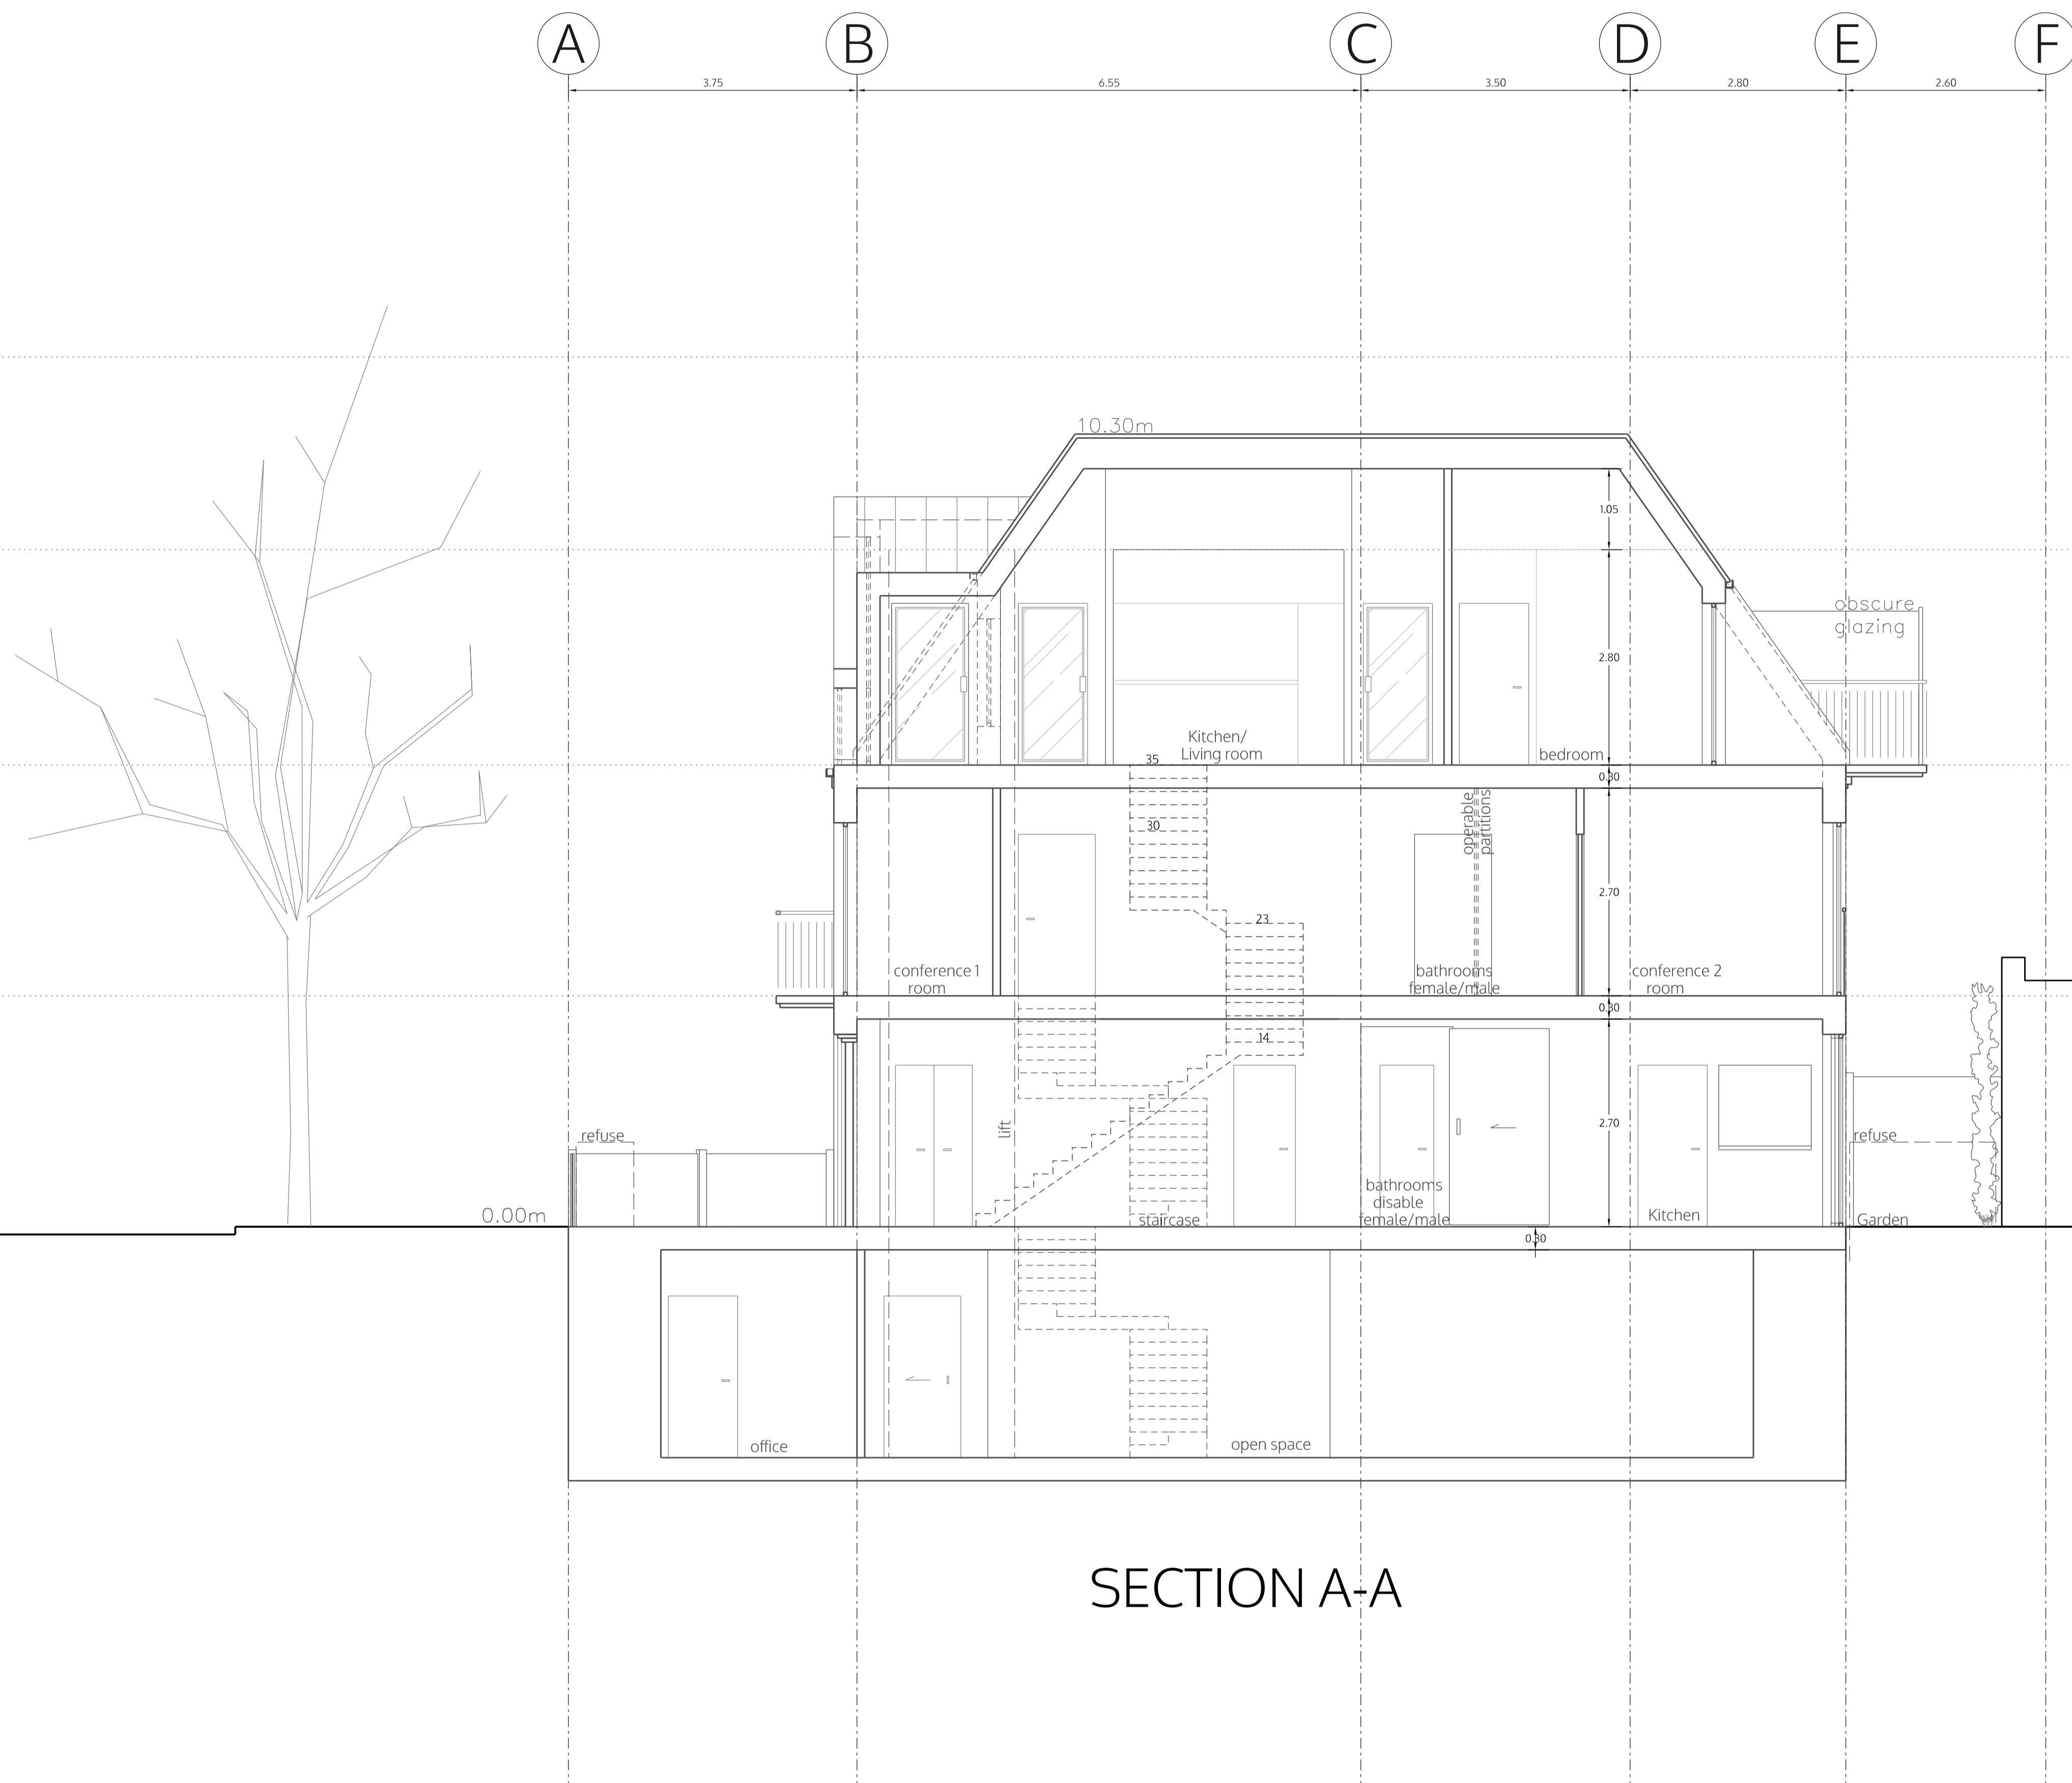

SECTION A-A

no. drawn date scale status title client project

5 ALL DIMENSIONS TO BE CHECKED ON SITE

4
3
2
1
m 0

© ALL COPYRIGHTS RESERVED

project

title

status

scale

date

drawn

no.

spaceAgent
Architects and Designers London-Heidelberg-Barcelona-Brussels
mail@spaceagent.com spaceagent.com
spaceAgent Architects Ltd is a RIBA Chartered Practice

PIA House - youth center
2a Alba Gardens
London NW11 9NR

Michael Wieder
2a Alba Gardens
London NW11 9NR

section A-A
as proposed

DRAFT	
	1:100 @A3 1:50 @A1
	21.02.2020
	I.lezzi
ALB_P05f4