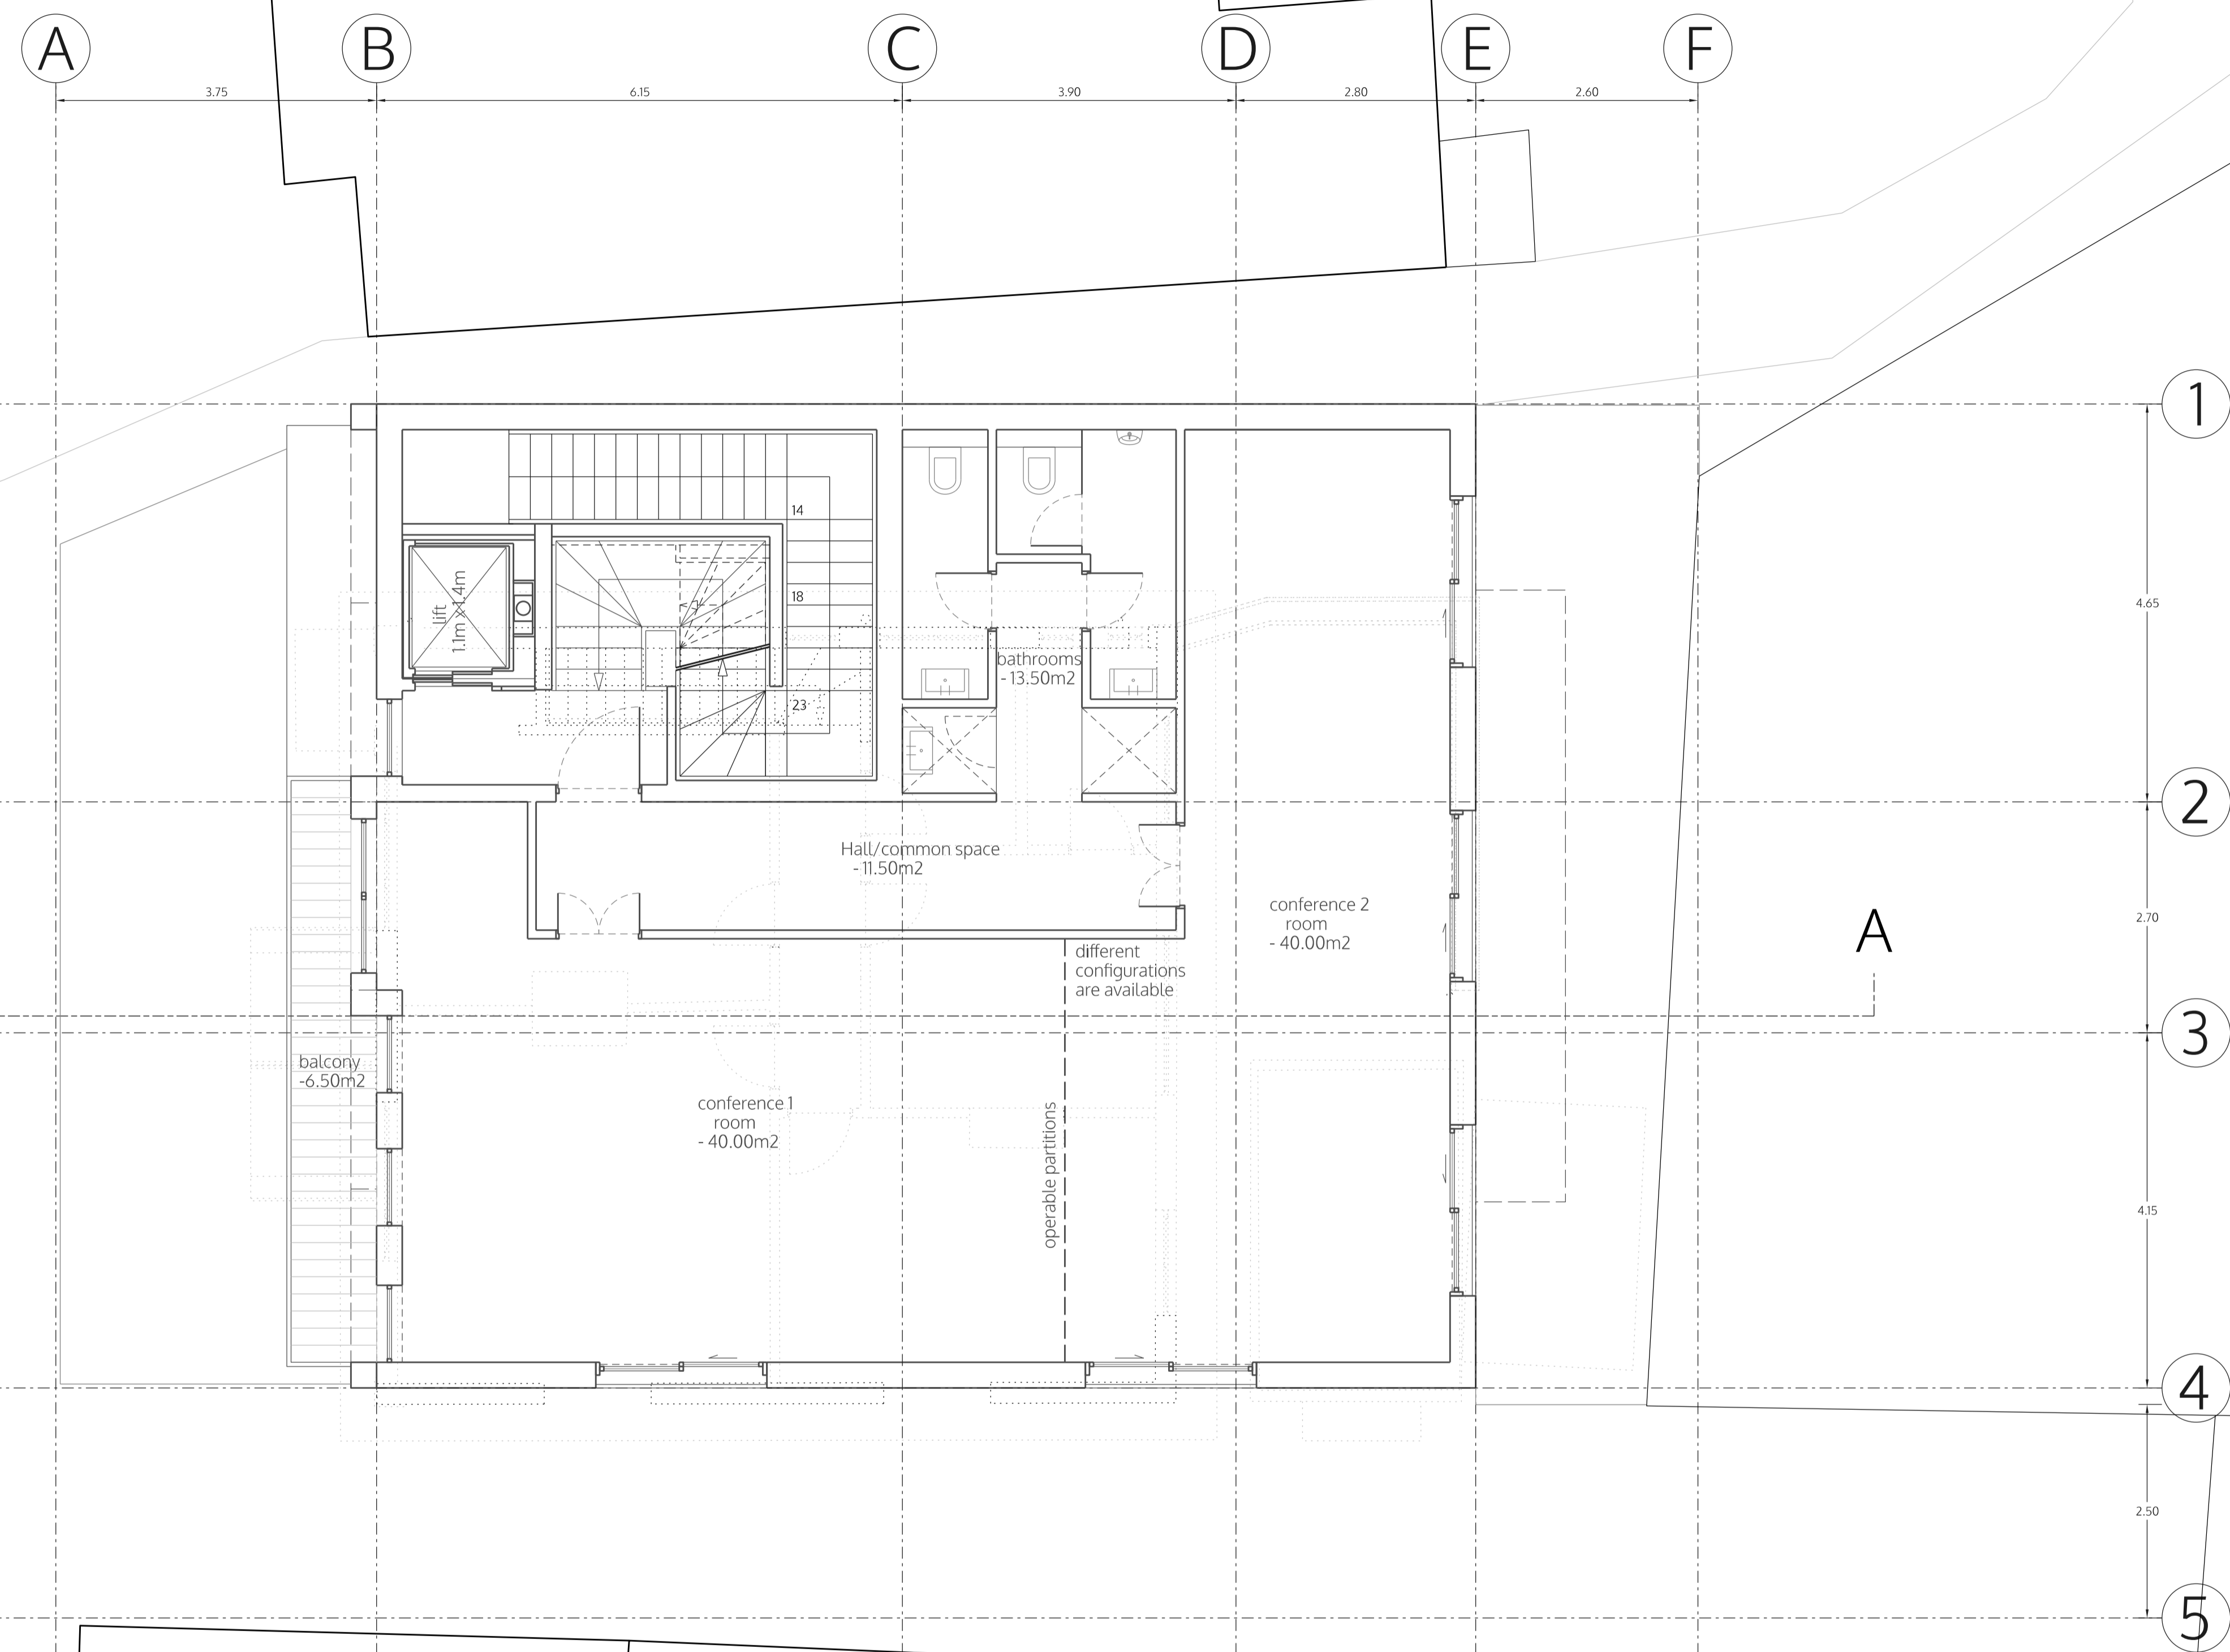

client Michael Wieder
 2a Alba Gardens
 London NW11 9NR

title ground floor
 as proposed

DRAFT	
	1:100 @A3 1:50 @A1
	21.02.2020
	I.lezzi

ALB_P01f4

ALBA GARDENS

GROUND FLOOR

FIRST FLOOR

no. drawn date scale status title client project © ALL COPYRIGHTS RESERVED m 0 1 2 3 4 5 ALL DIMENSIONS TO BE CHECKED ON SITE