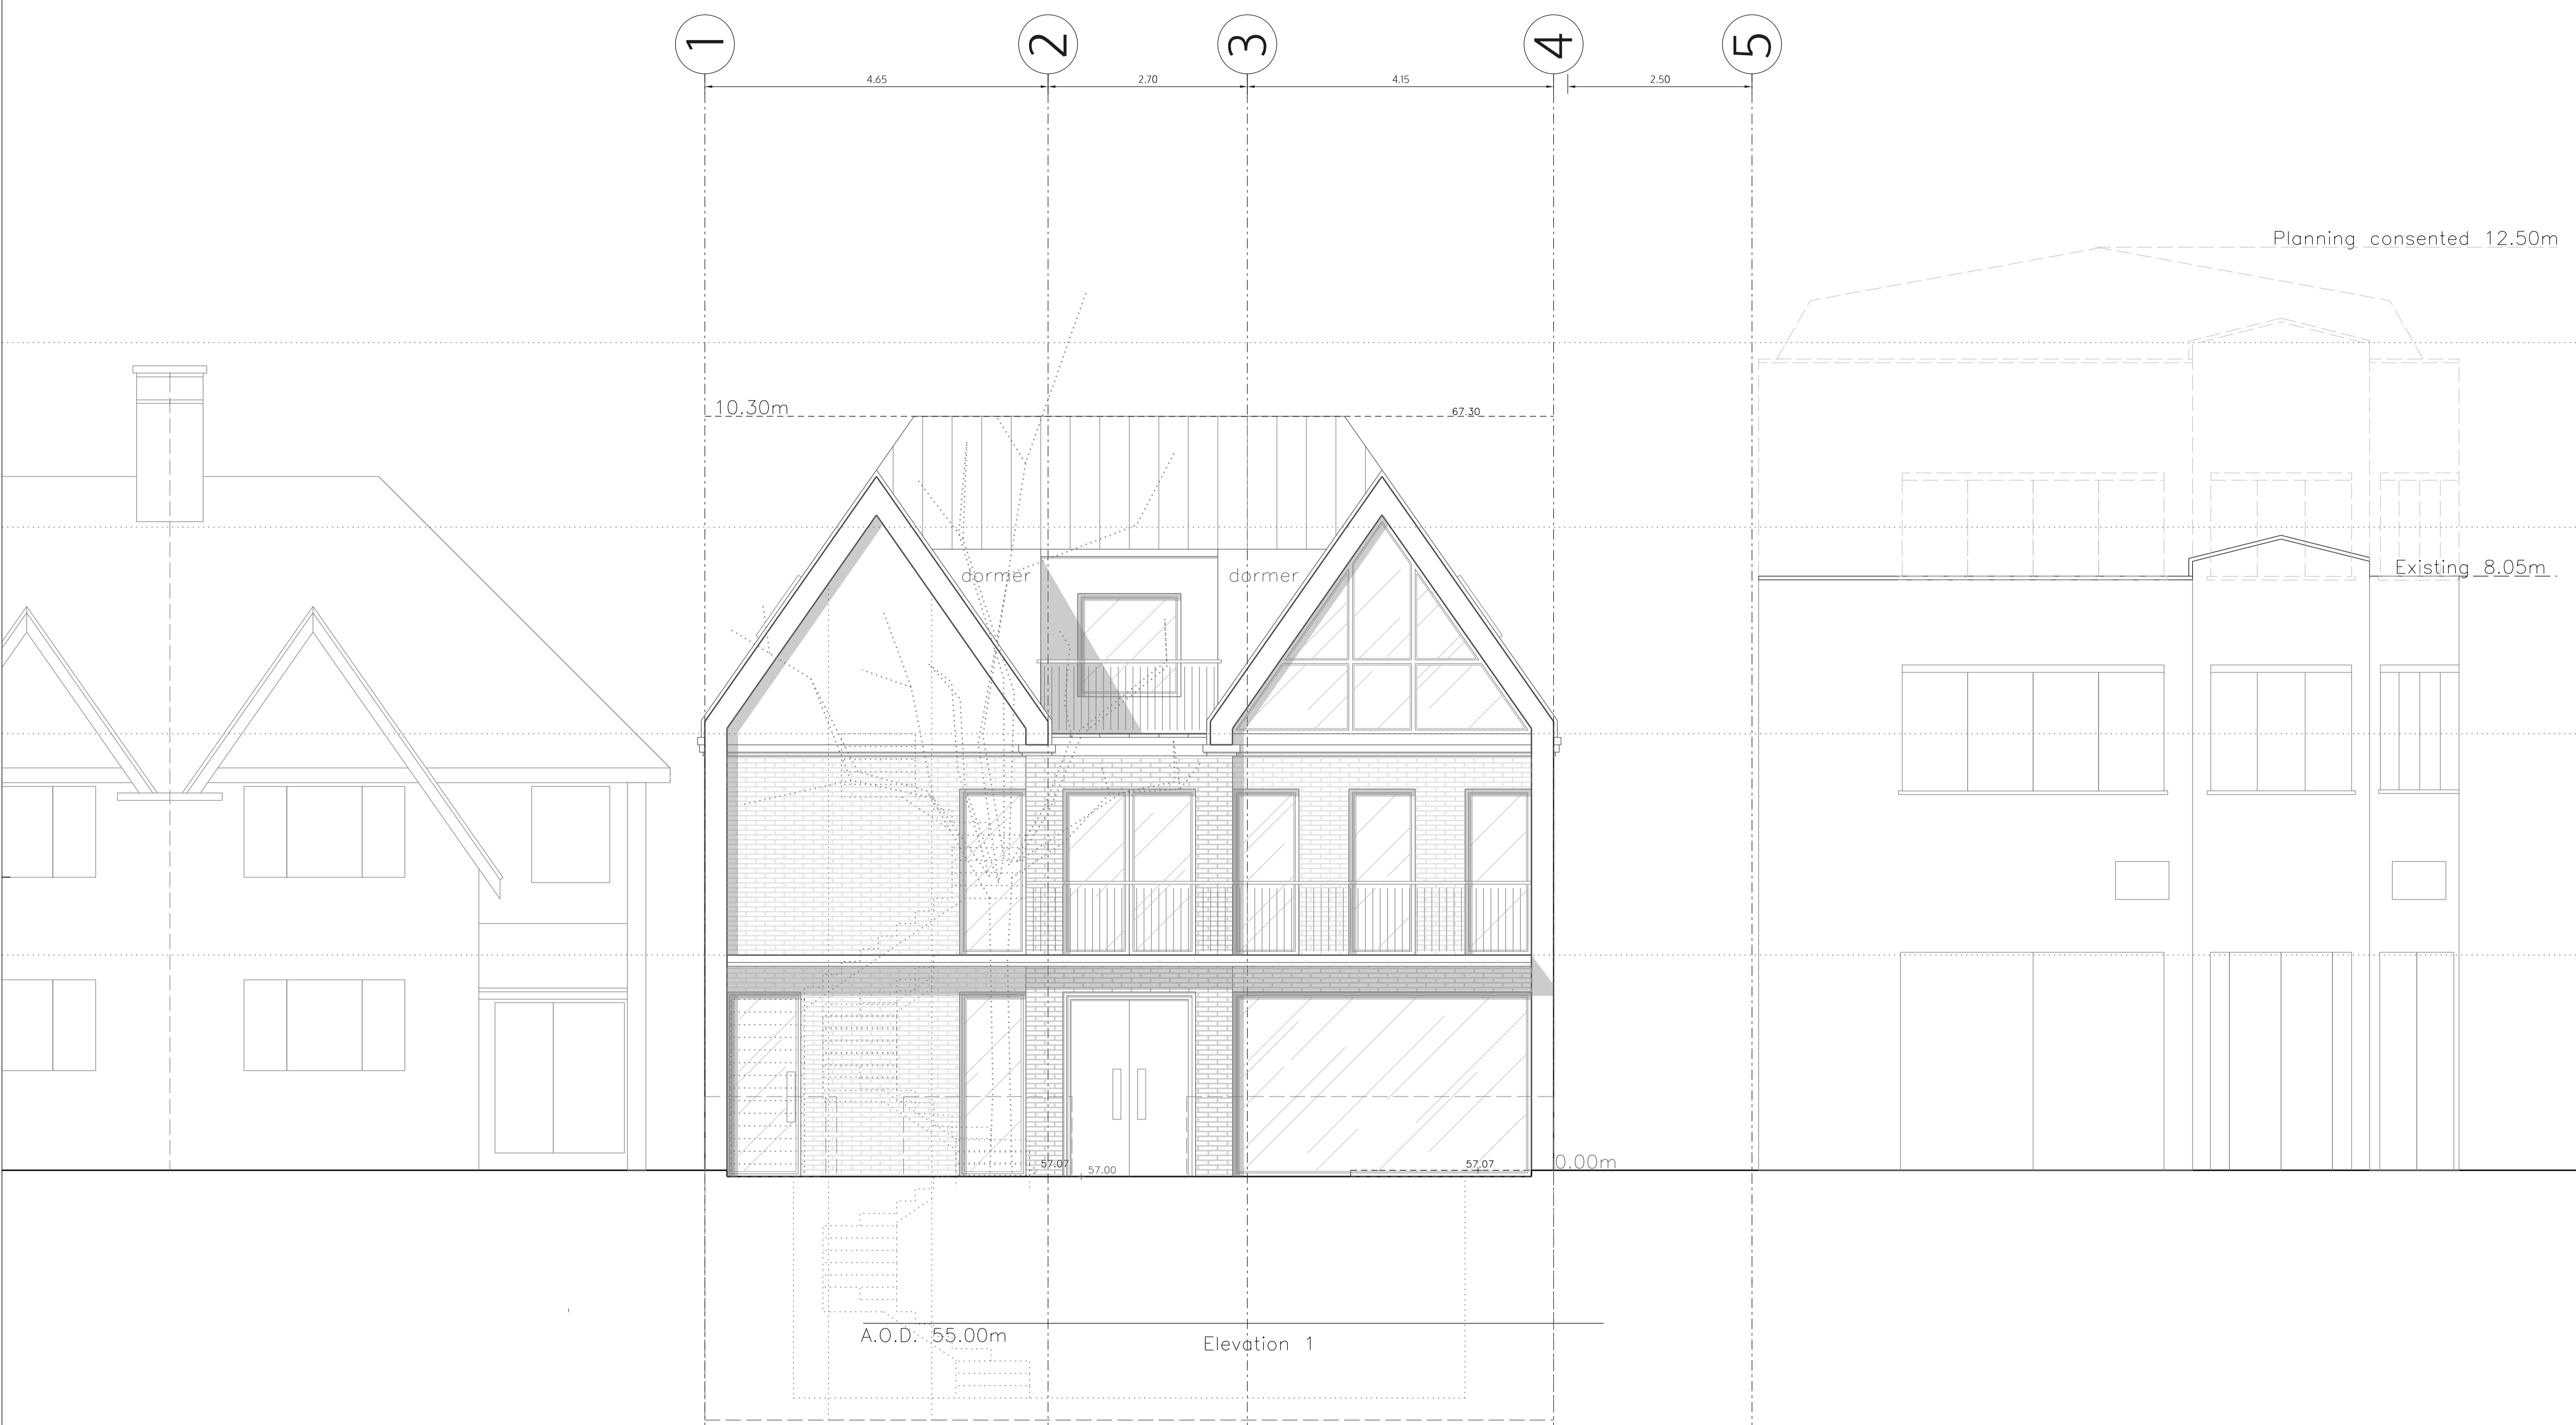

Michael Wieder
 2a Alba Gardens
 London NW11 9NR

section A-A
 as proposed

DRAFT	
	1:100 @A3 1:50 @A1
	21.02.2020
	I.lezzi
ALB_P05f4	

no. drawn date scale status title client project © ALL COPYRIGHTS RESERVED m 0 1 2 3 4 5 ALL DIMENSIONS TO BE CHECKED ON SITE

client Michael Wieder
 2a Alba Gardens
 London NW11 9NR

title side elevation (South)
 as proposed

DRAFT	
	1:100 @A3 1:50 @A1
	21.02.2020
	I.lezzi

ALB_P06f4

FRONT ELEVATION

no. drawn date scale status title client project

ALB_P08f4

SIDE ELEVATION (NORTH)

no. drawn date scale status title client project

© ALL COPYRIGHTS RESERVED

ALL DIMENSIONS TO BE CHECKED ON SITE

m 0 1 2 3 4 5

STREET

GARDEN