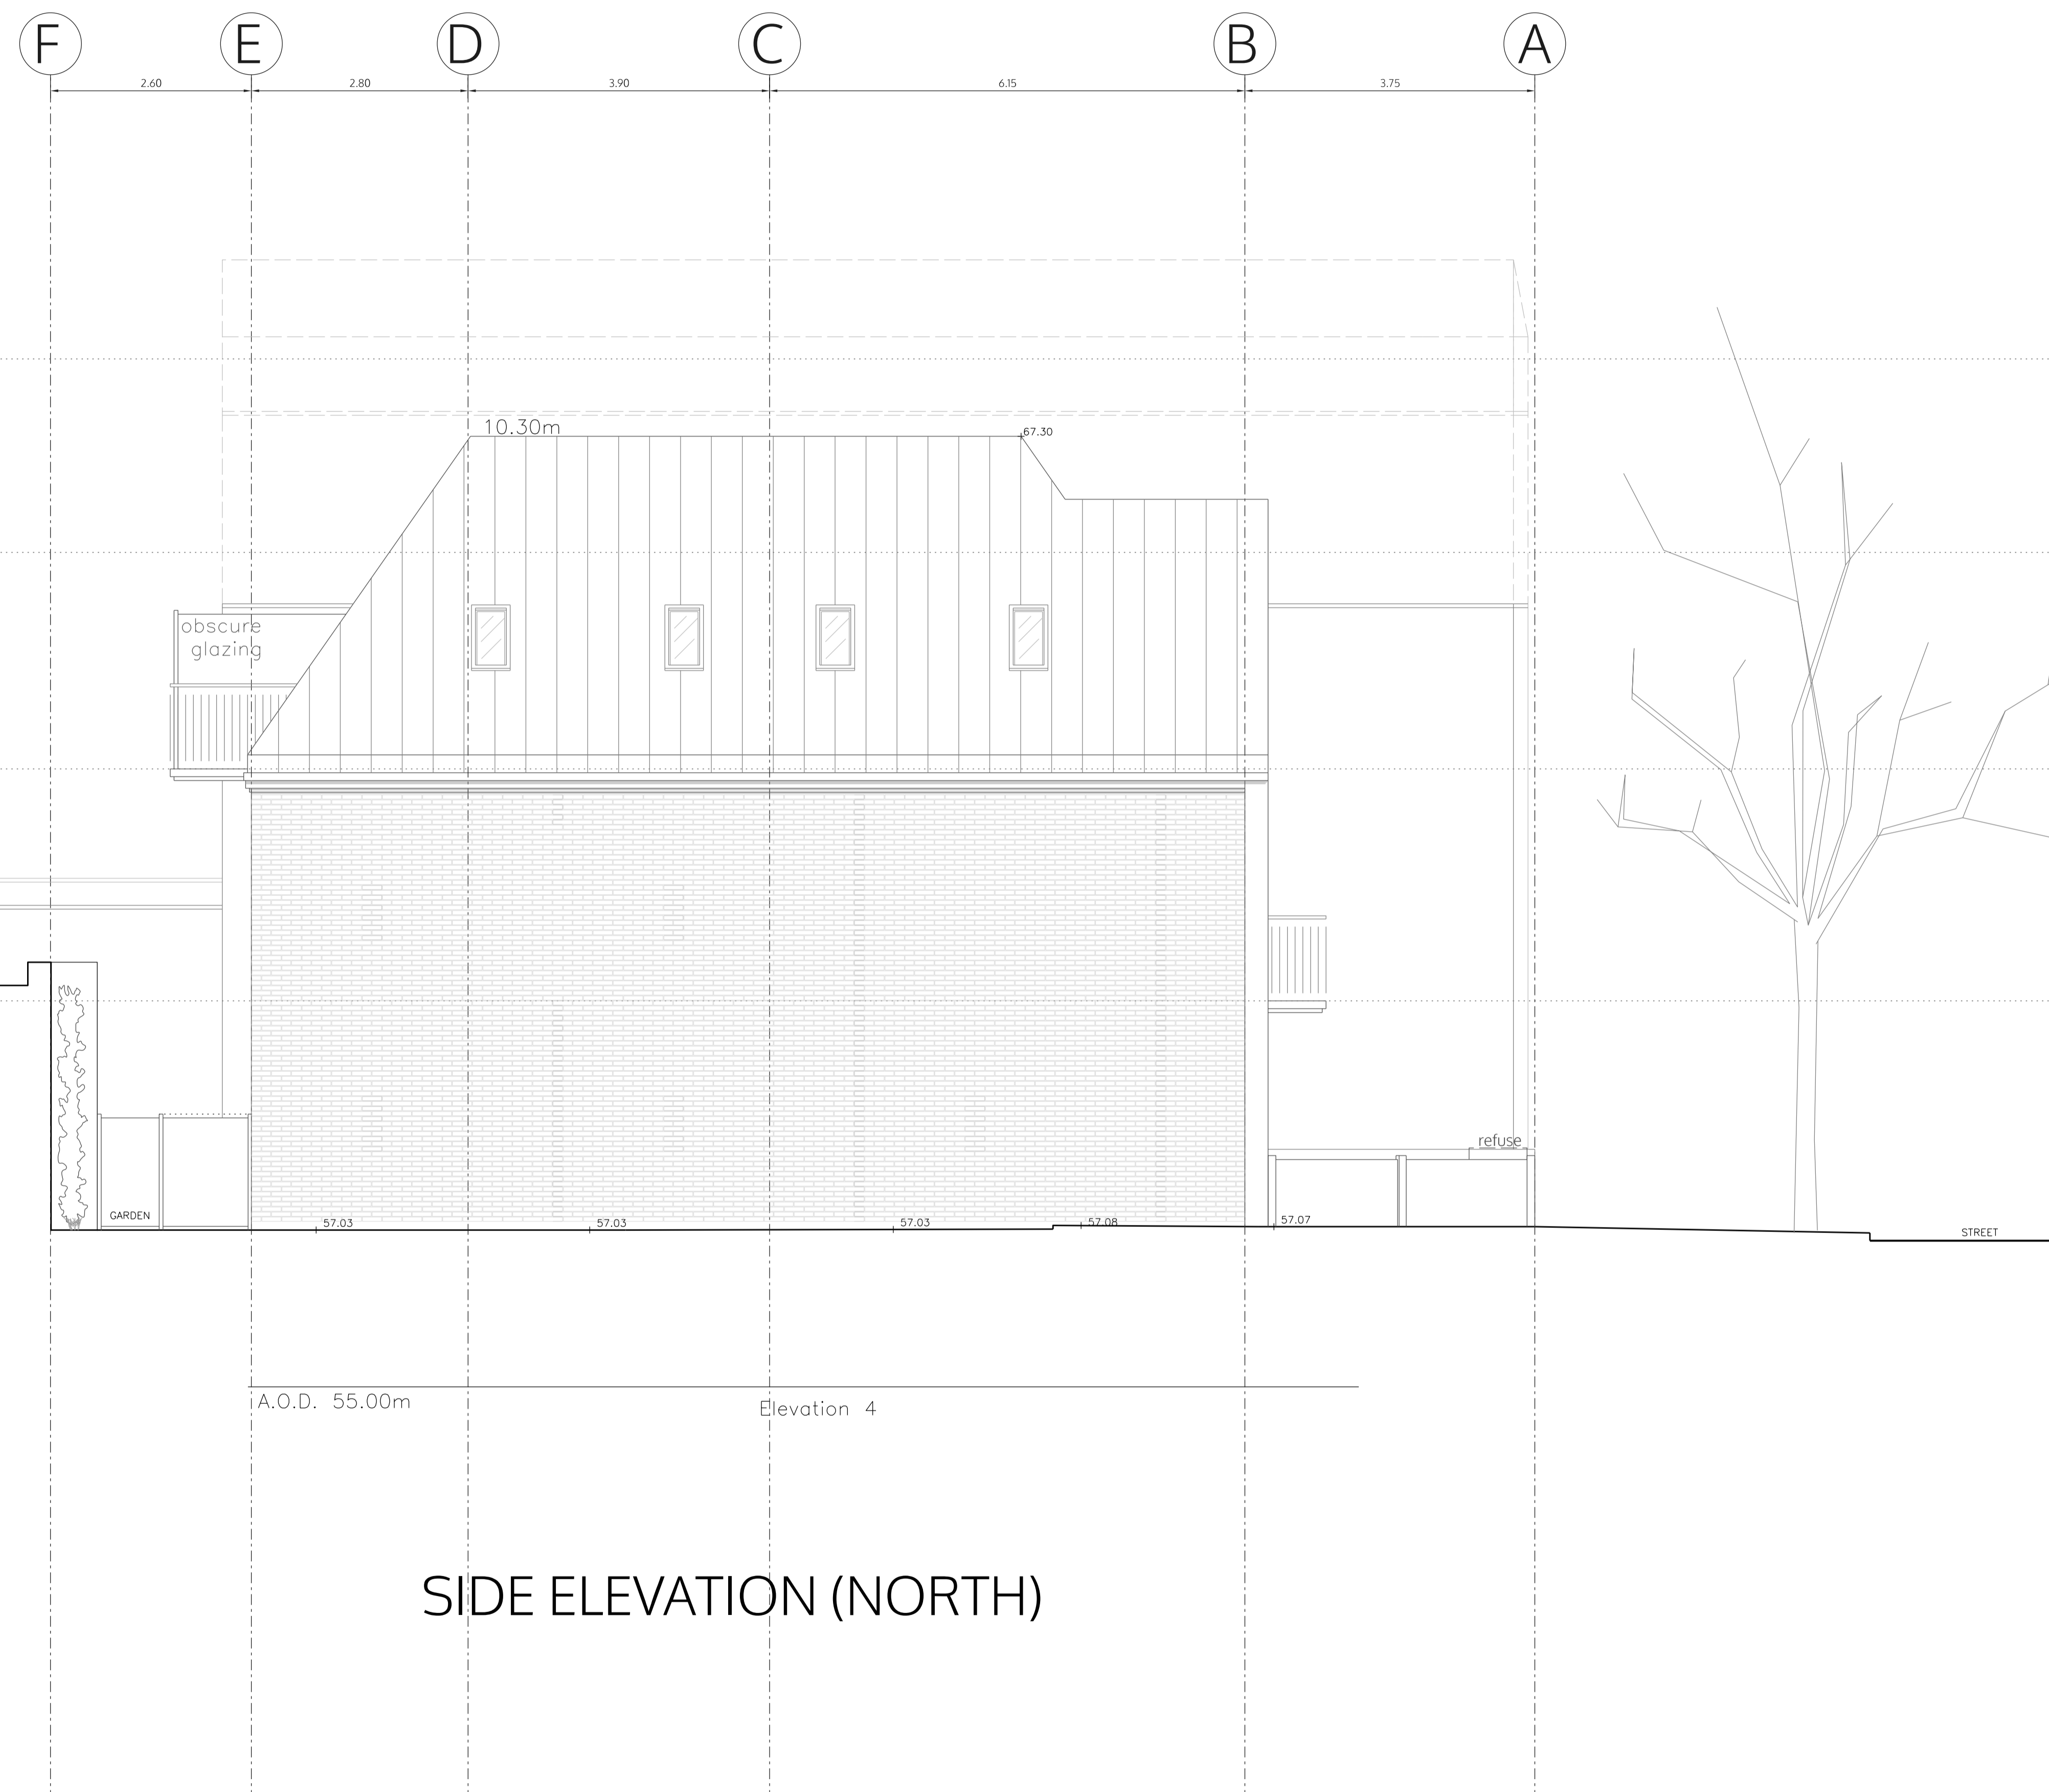

client Michael Wieder
 2a Alba Gardens
 London NW11 9NR

title side elevation (South)
 as proposed

DRAFT	
	1:100 @A3 1:50 @A1
	21.02.2020
	I.lezzi

ALB_P06f4

FRONT ELEVATION

no. drawn date scale status title client project

ALB_P08f4

SIDE ELEVATION (NORTH)

no. drawn date scale status title client project

© ALL COPYRIGHTS RESERVED

ALL DIMENSIONS TO BE CHECKED ON SITE

m 0 1 2 3 4 5

STREET

GARDEN