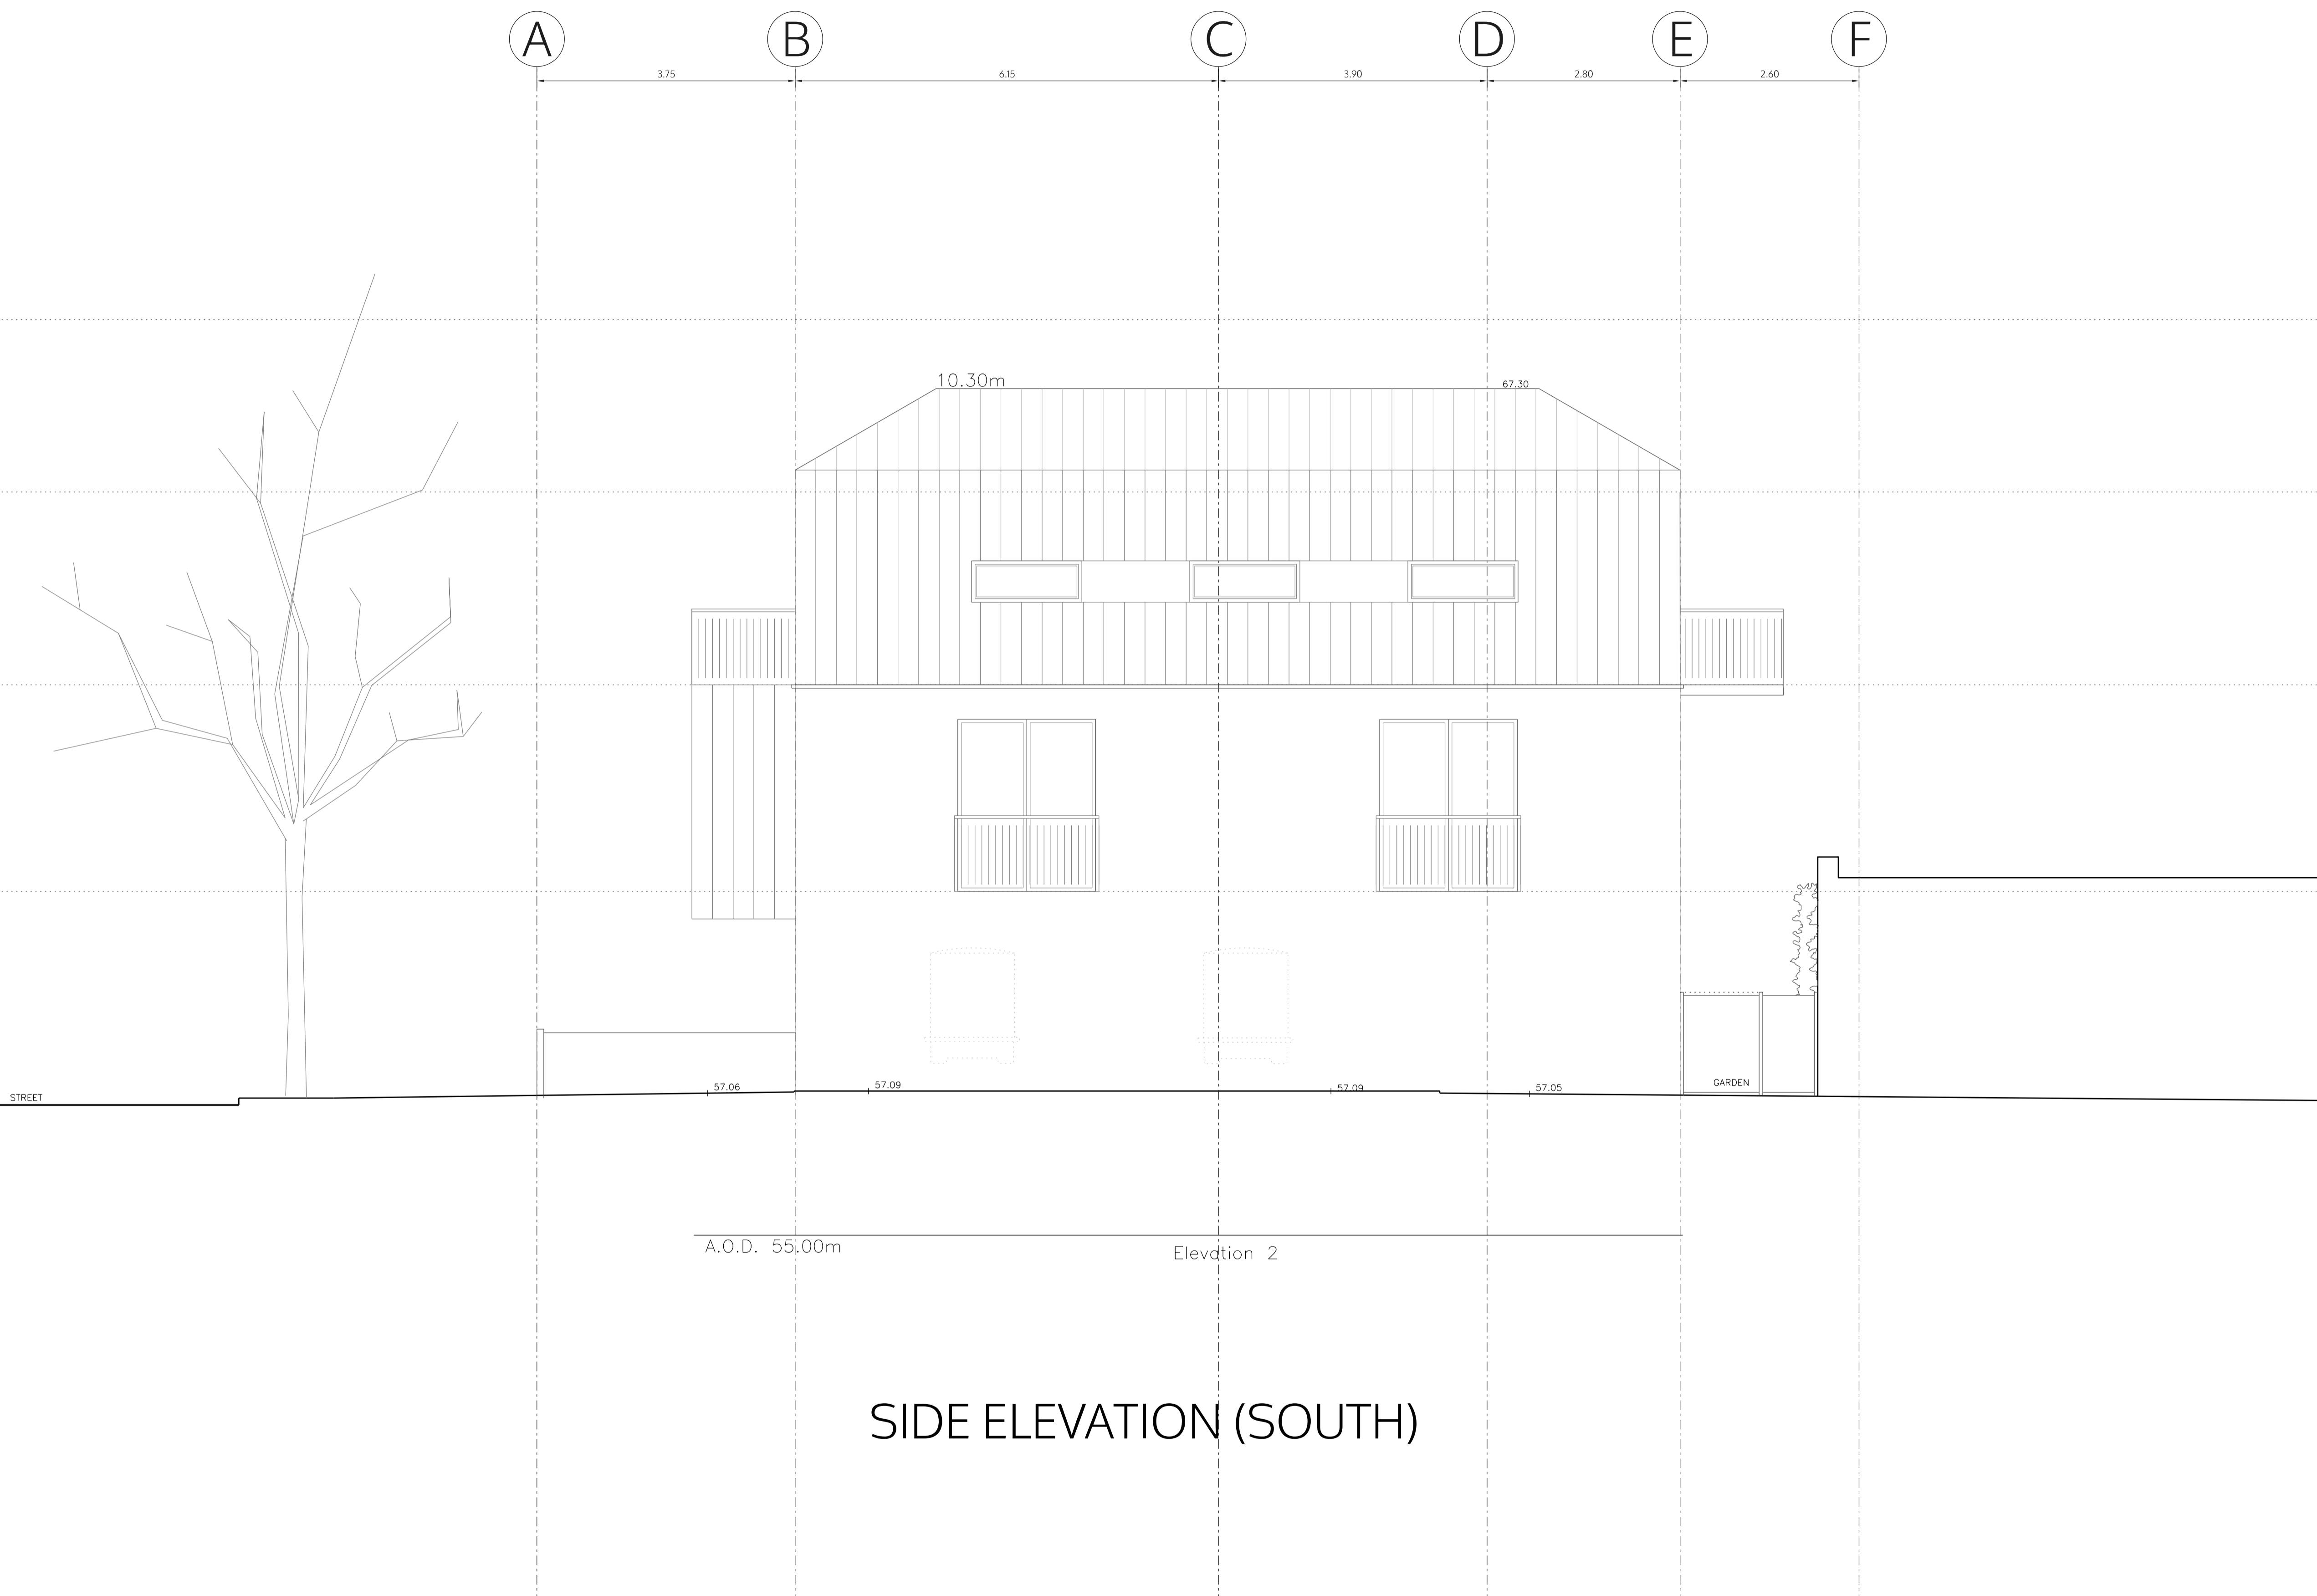

no. drawn date scale status title client project © ALL COPYRIGHTS RESERVED m 0 1 2 3 4 5 ALL DIMENSIONS TO BE CHECKED ON SITE

spaceAgent
Architects and Designers mail@spaceagent.com
London-Heidelberg-Barcelona-Brussels spaceagent.com
spaceAgent Architects Ltd is a RIBA Chartered Practice

PIA House - youth center
2a Alba Gardens
London NW11 9NR

Michael Wieder
2a Alba Gardens
London NW11 9NR

side elevation (South)
as proposed

DRAFT	
	1:100 @A3 1:50 @A1
	8.01.2020
	I.lezzi
ALB_P07f2