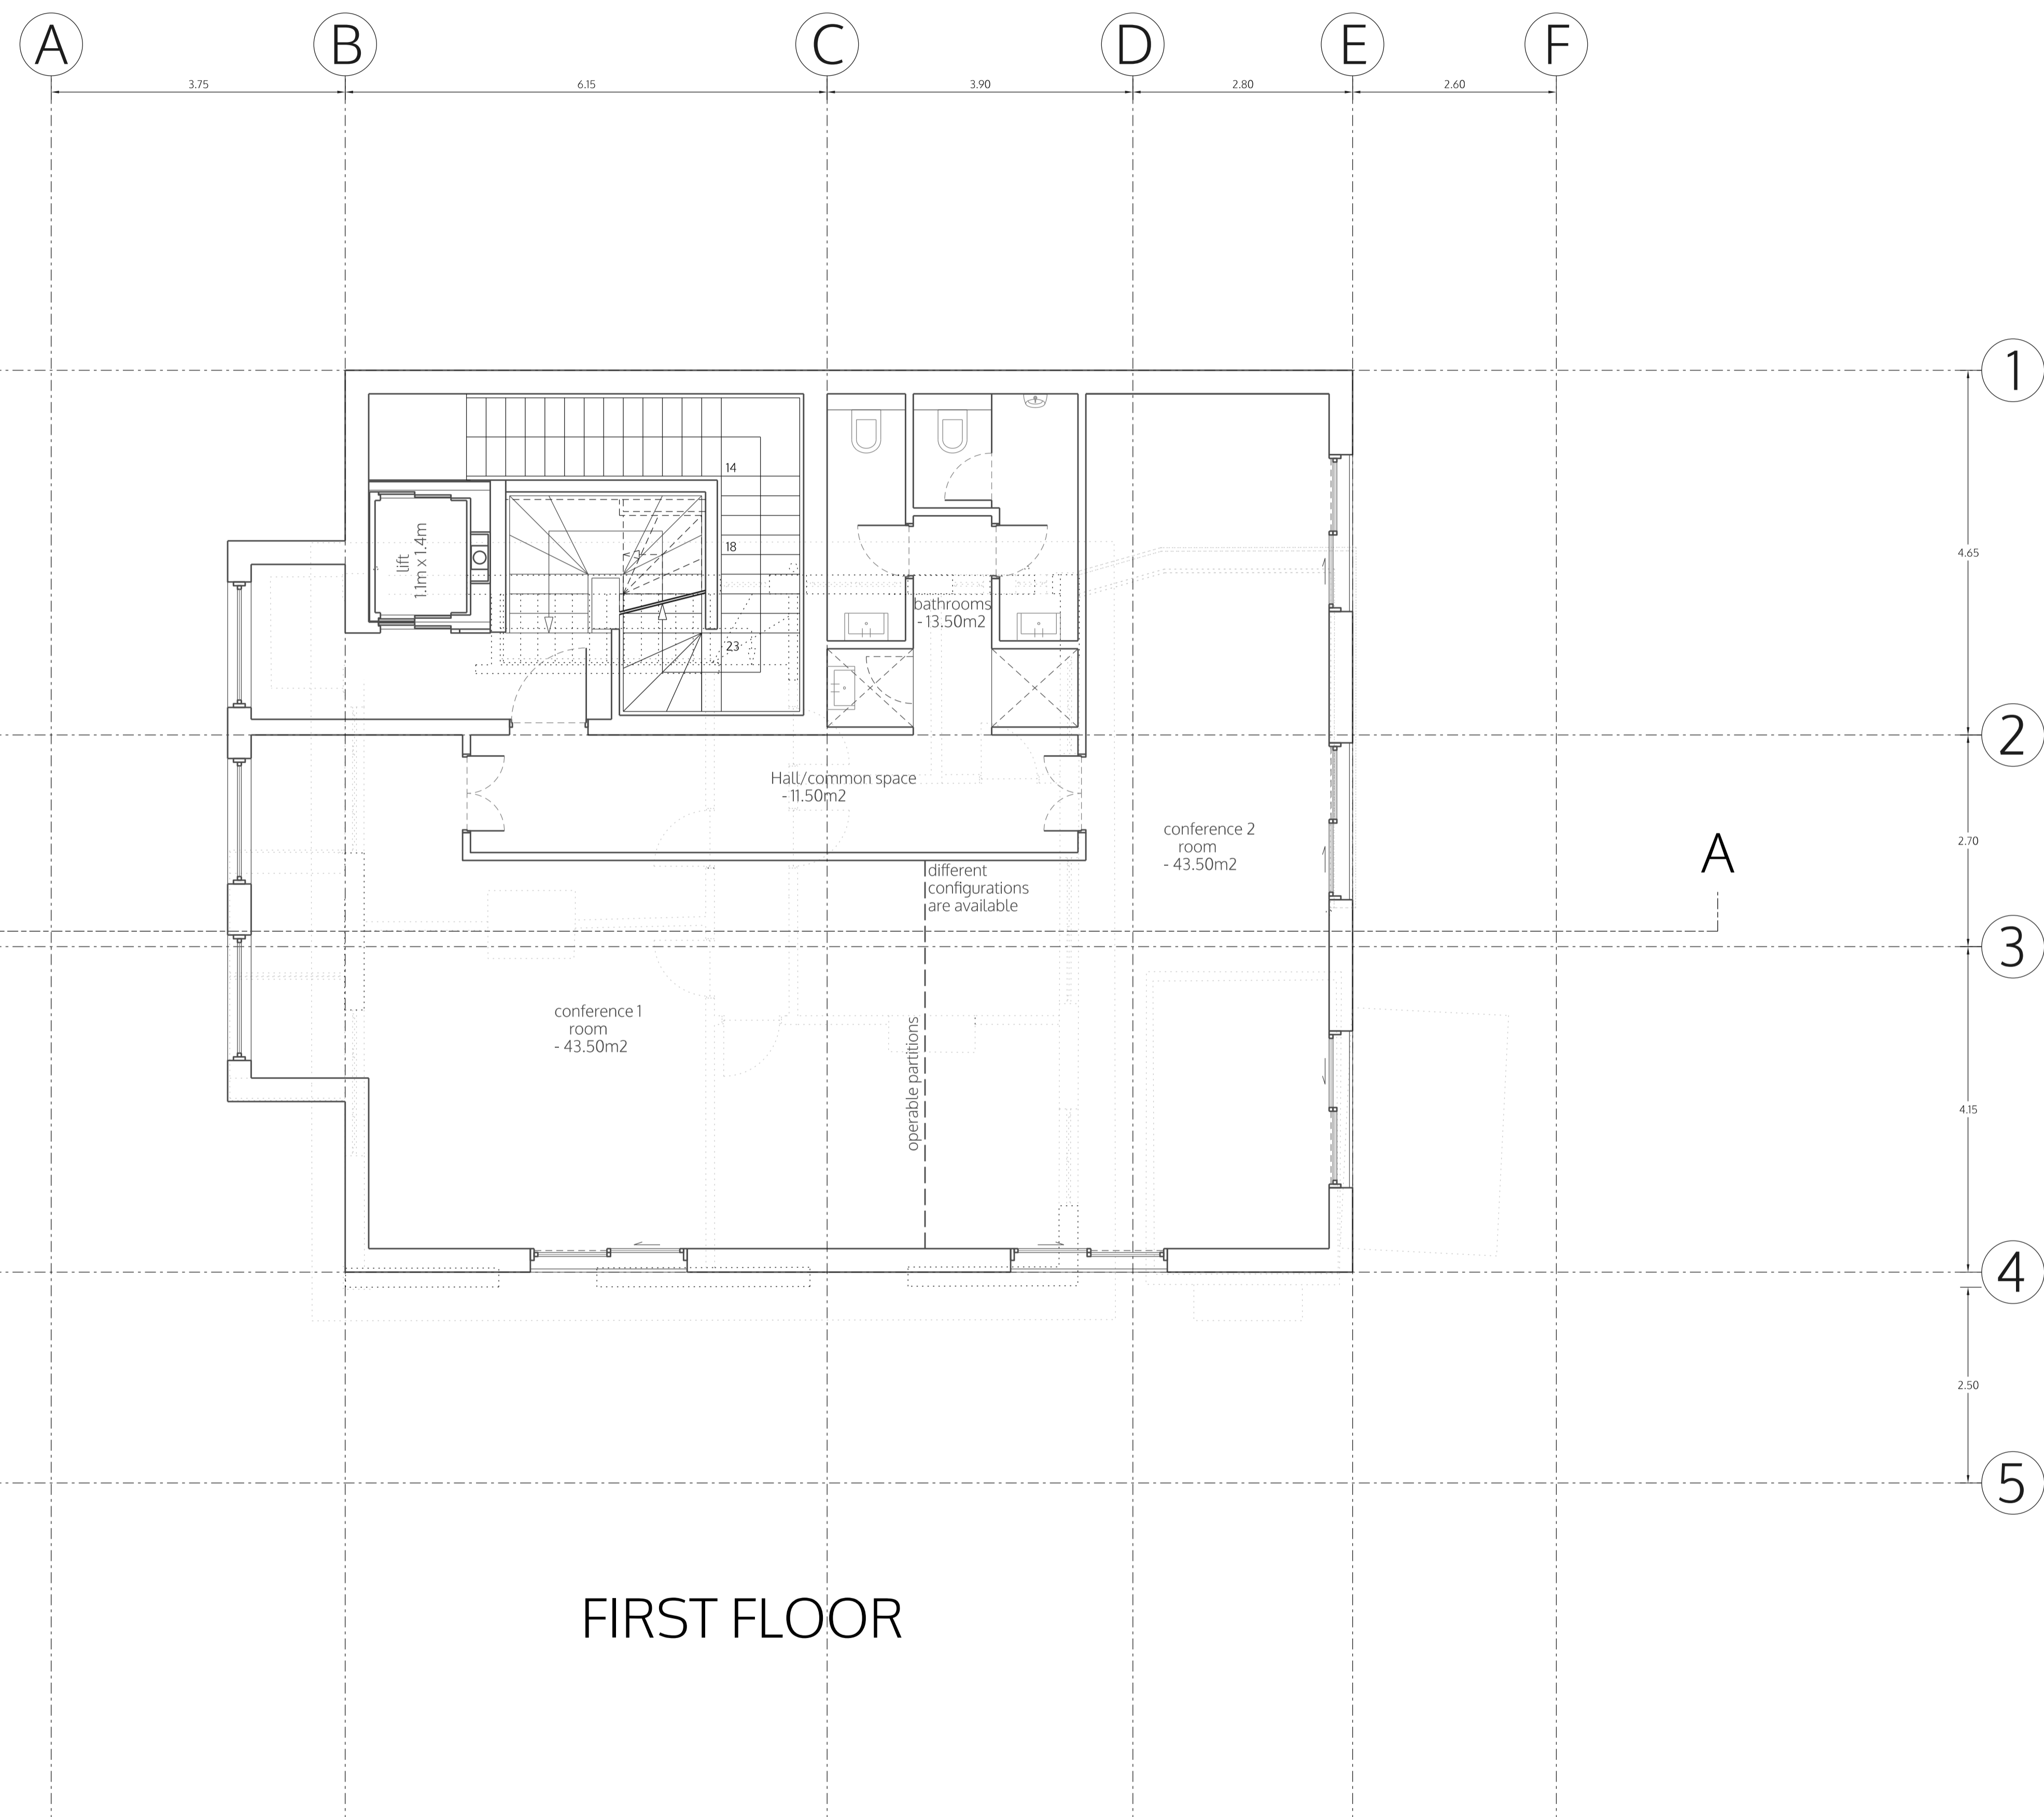

client Michael Wieder
 2a Alba Gardens
 London NW11 9NR

title ground floor
 as proposed

DRAFT	
	1:100 @A3 1:50 @A1
	8.01.2020
	I.lezzi

ALB_P01f2

FIRST FLOOR

no. drawn date scale status title client project © ALL COPYRIGHTS RESERVED m 0 1 2 3 4 5 ALL DIMENSIONS TO BE CHECKED ON SITE