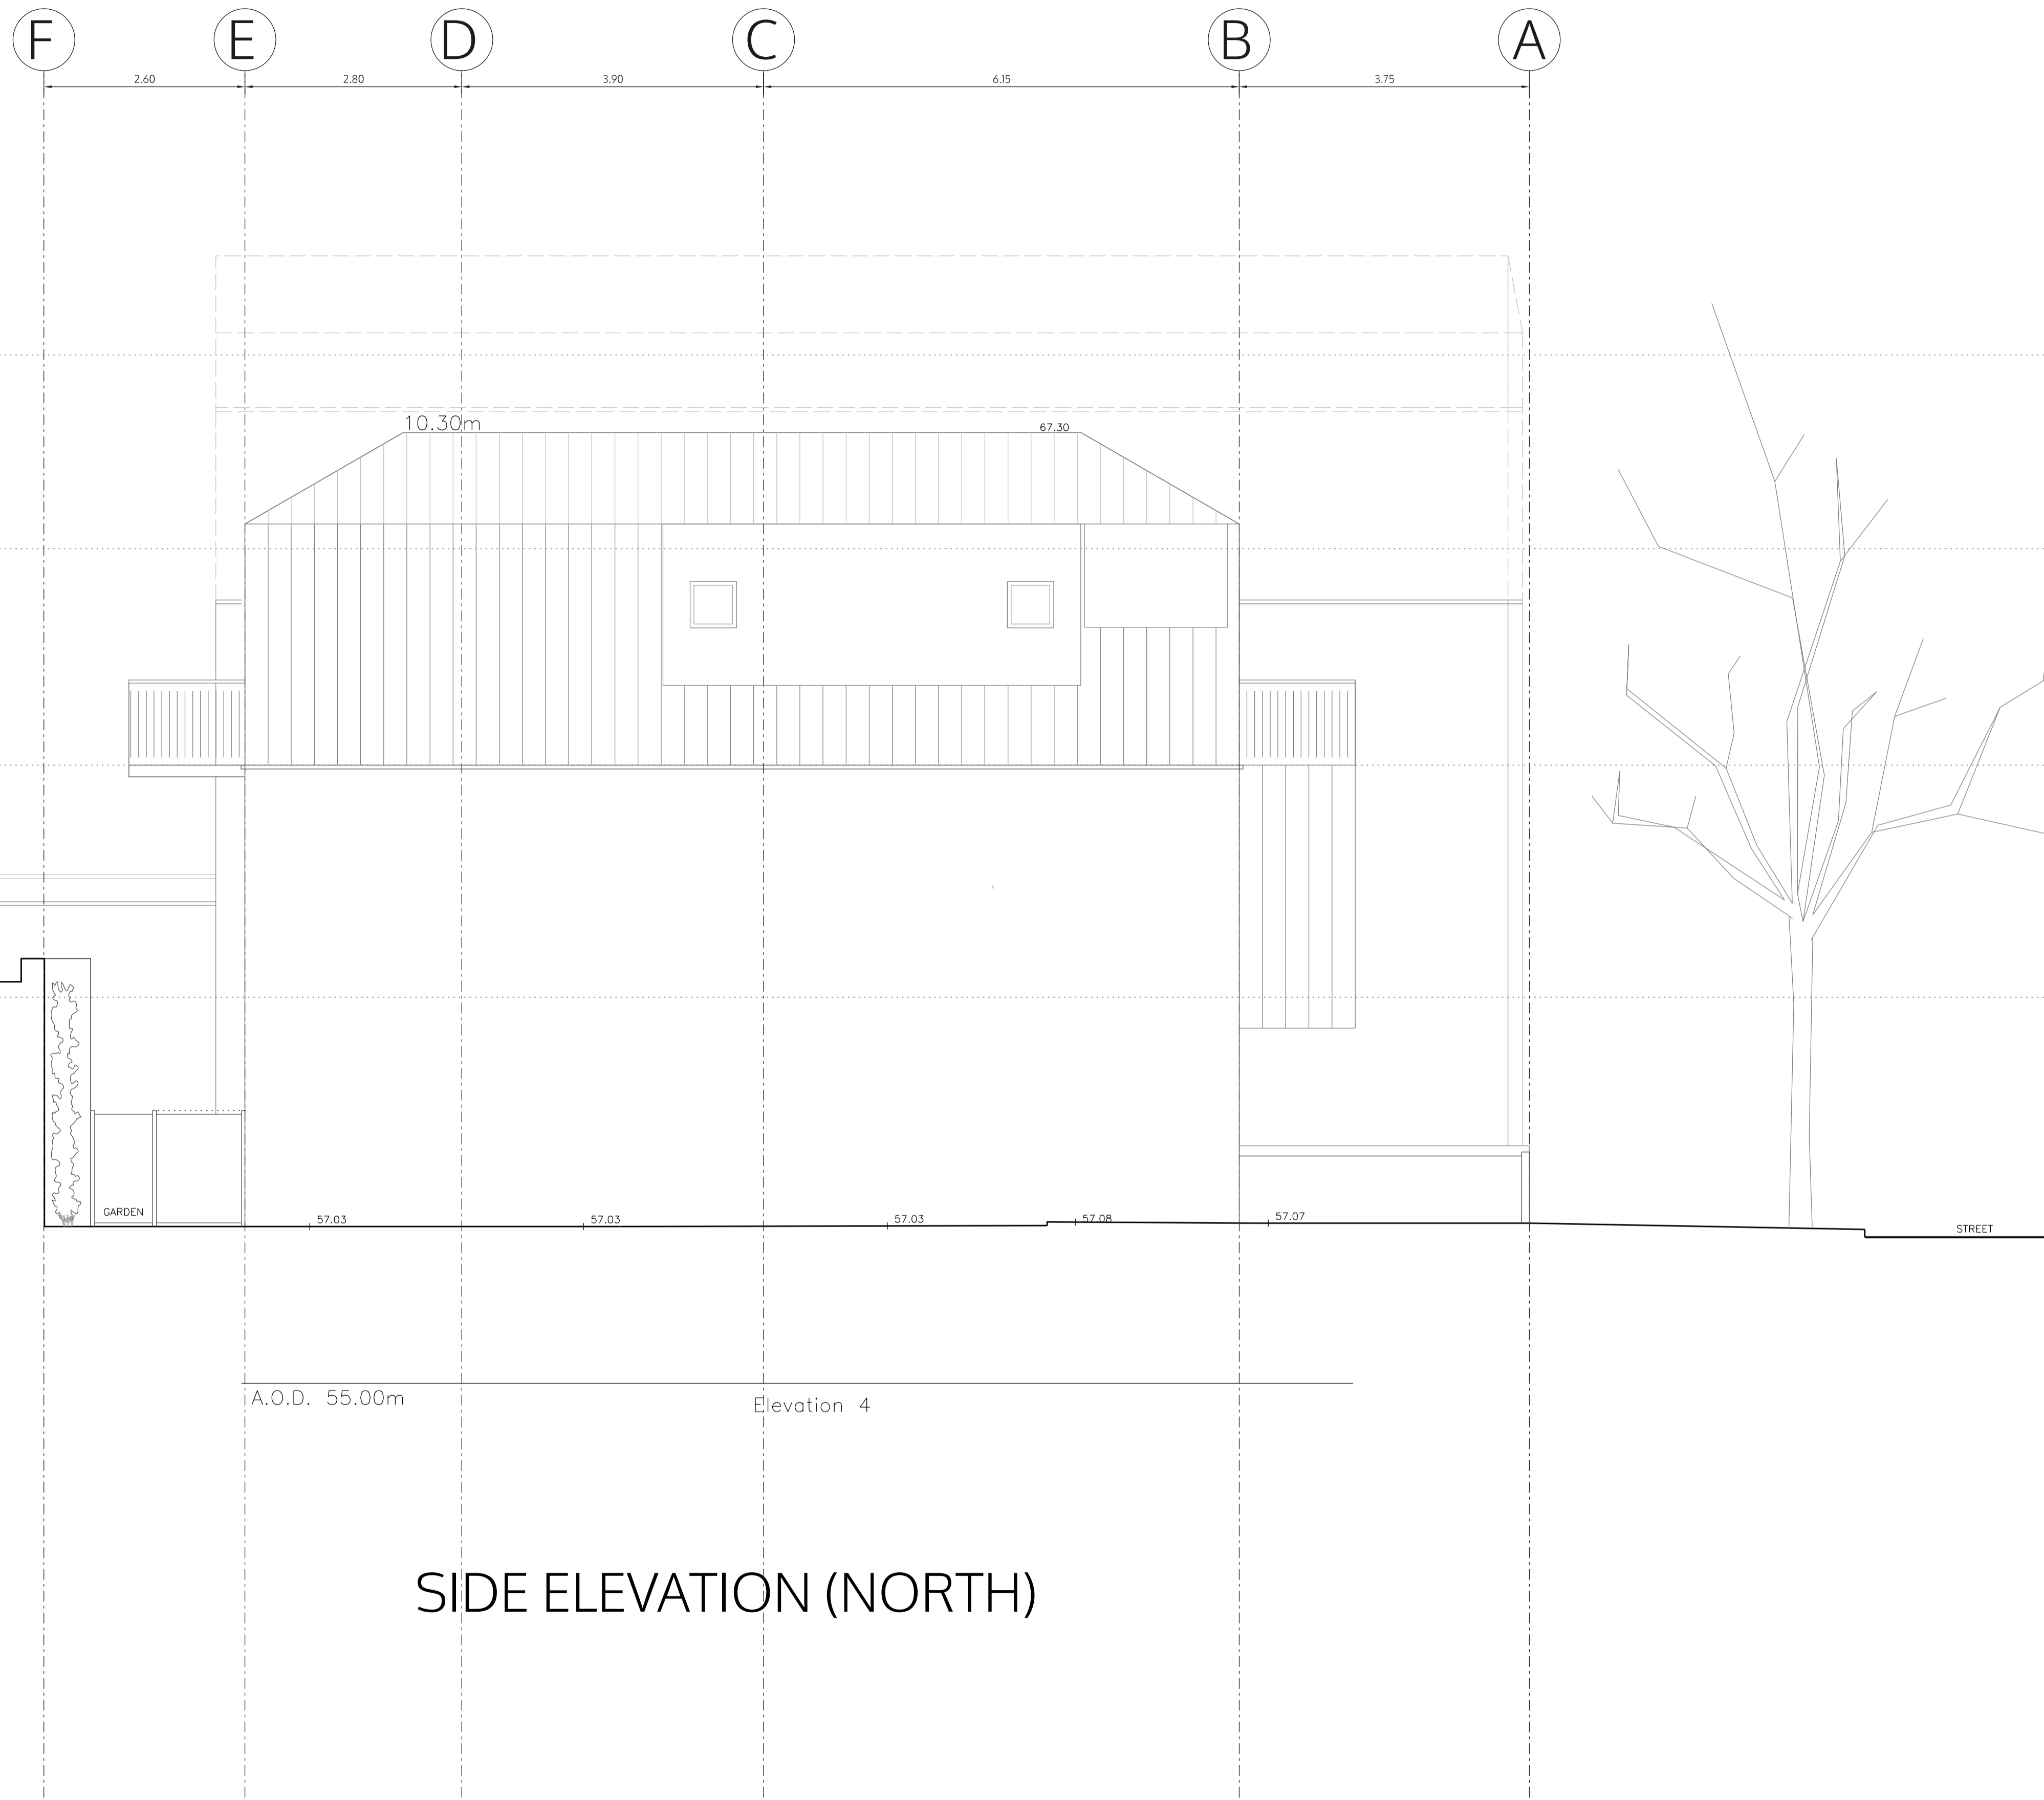

Michael Wieder
 2a Alba Gardens
 London NW11 9NR

side elevation (South)
 as proposed

DRAFT	
	1:100 @A3 1:50 @A1
	8.01.2020
	I.lezzi
ALB_P07f2	

FRONT ELEVATION

no. drawn date scale status title client project

client Michael Wieder
 2a Alba Gardens
 London NW11 9NR

title Back elevation
 as proposed

DRAFT	
	1:100 @A3 1:50 @A1
	8.01.2020
	I.lezzi

ALB_P09f2

SIDE ELEVATION (NORTH)

no. drawn date scale status title client project © ALL COPYRIGHTS RESERVED m 0 1 2 3 4 5 ALL DIMENSIONS TO BE CHECKED ON SITE