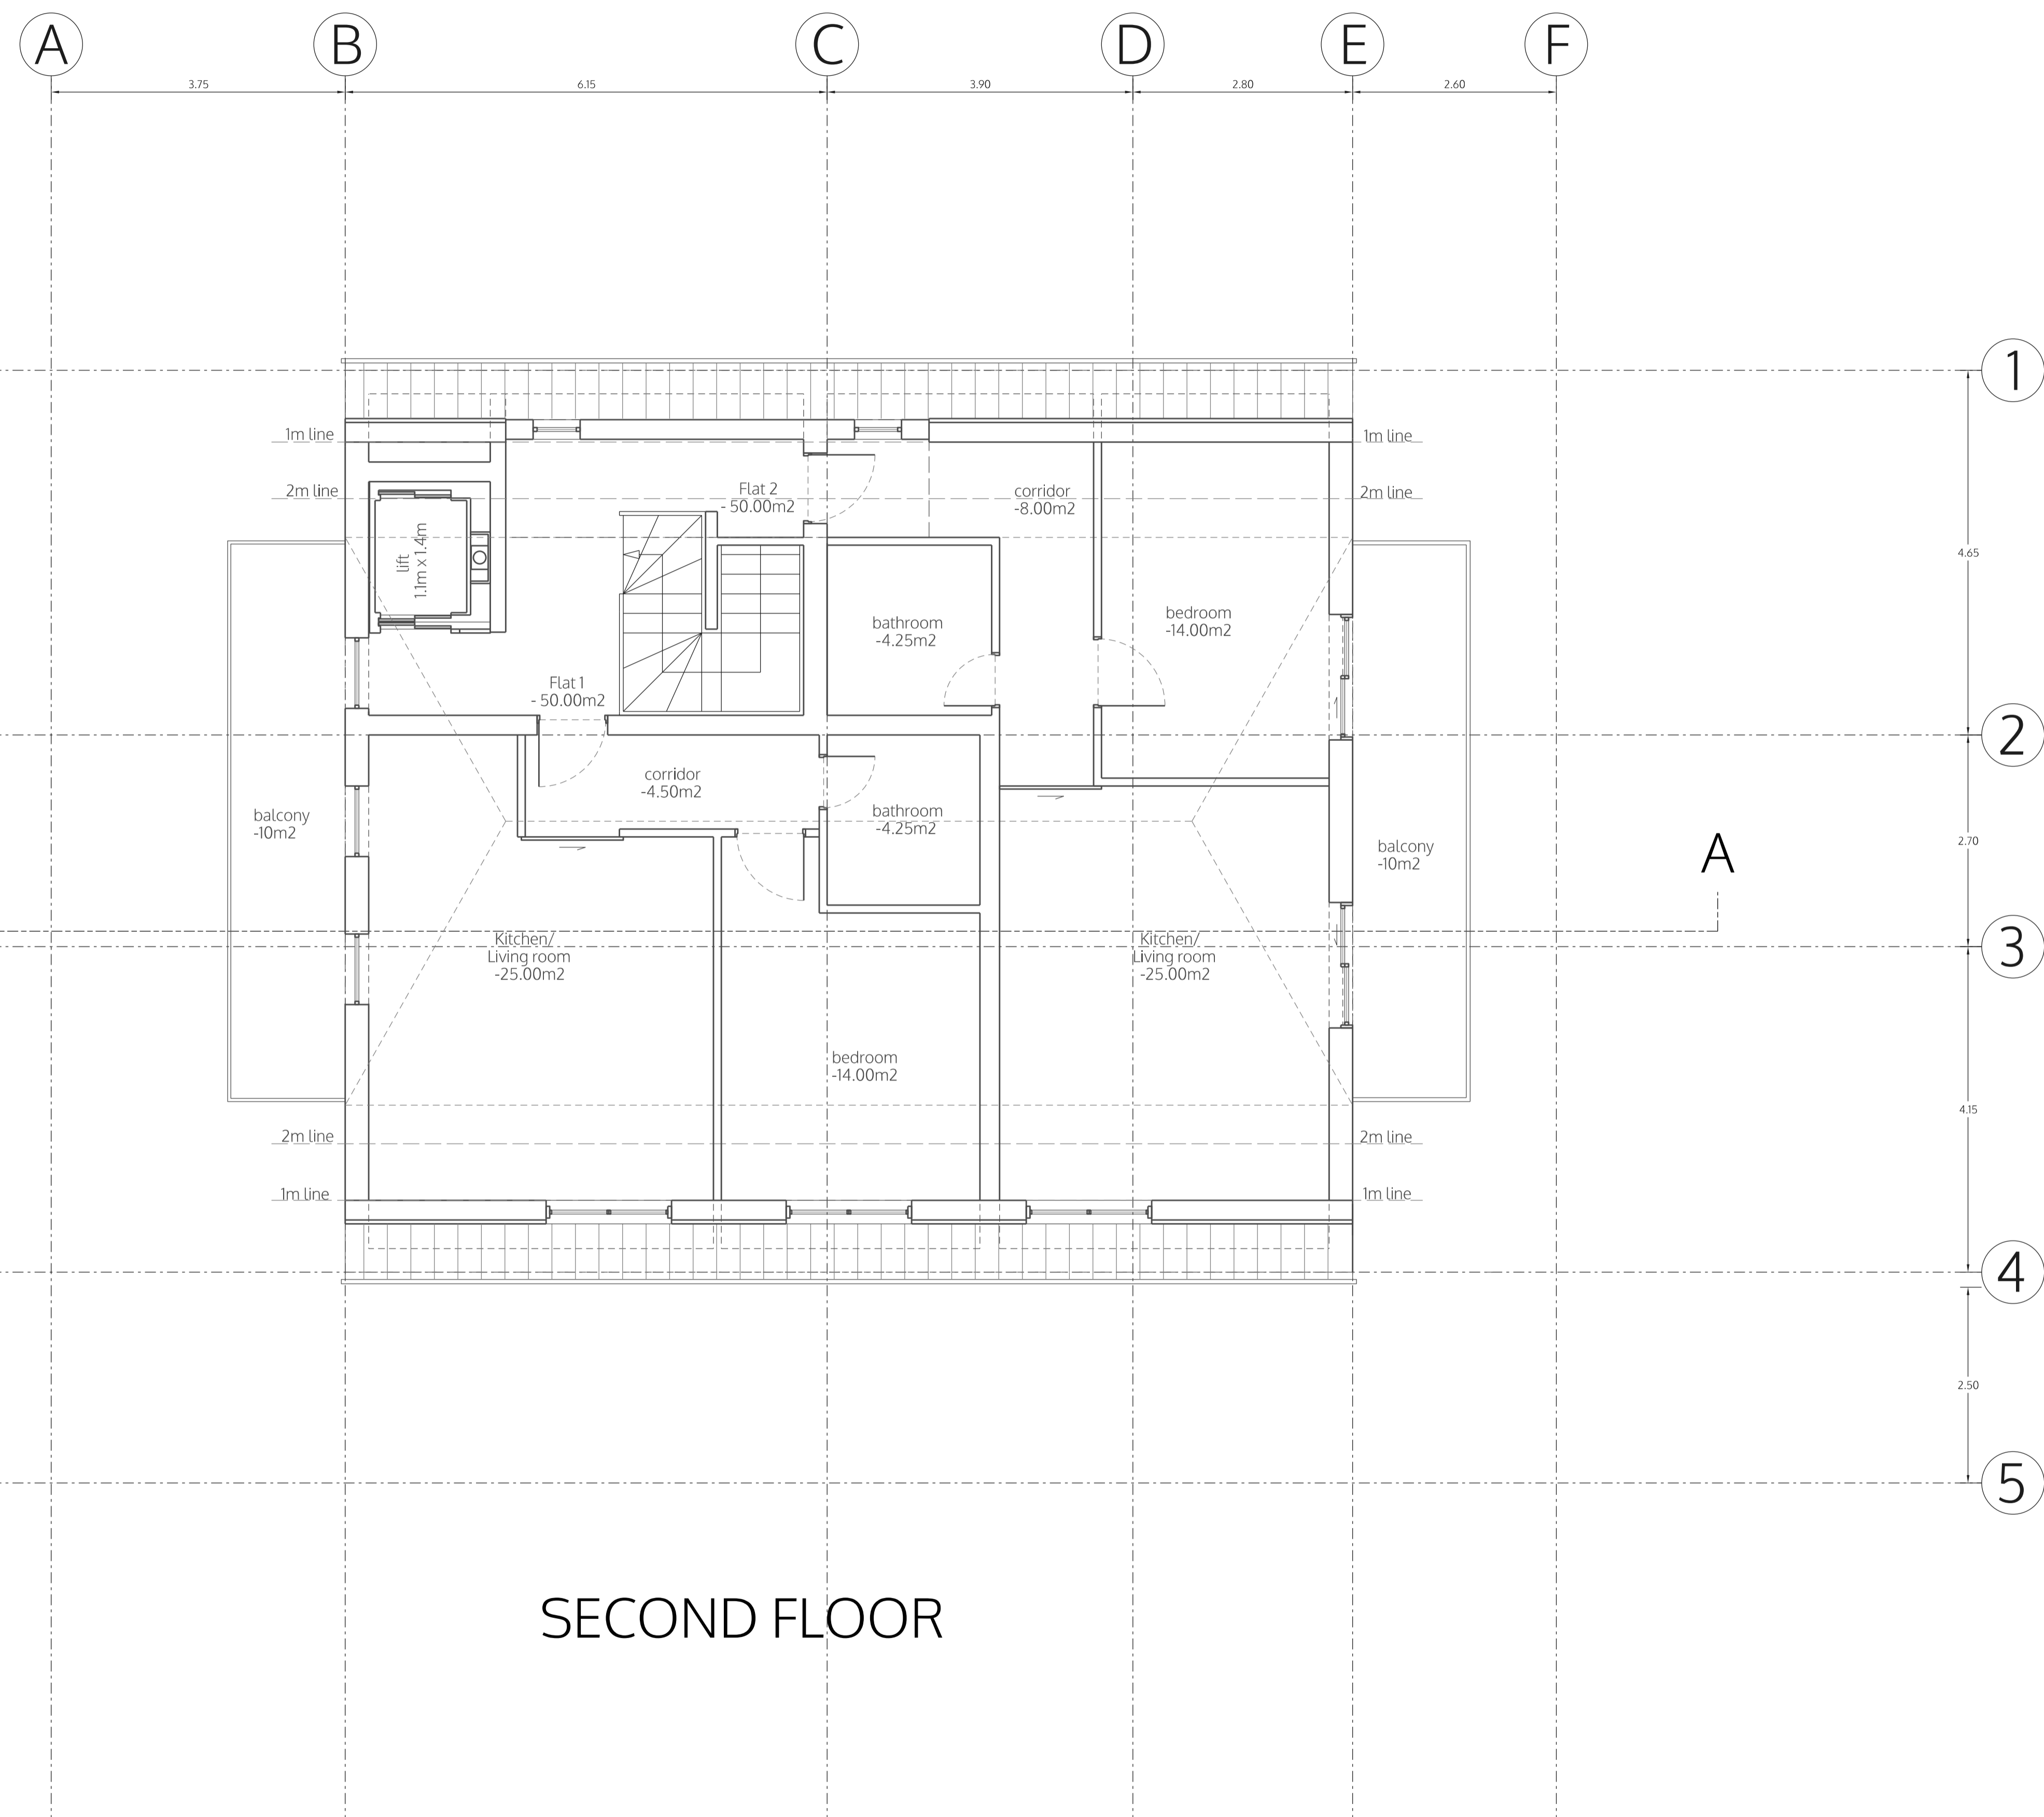

client Michael Wieder
 2a Alba Gardens
 London NW11 9NR

title first floor
 as proposed

DRAFT	
	1:100 @A3 1:50 @A1
	8.01.2020
	I.lezzi

ALB_P02f2

SECOND FLOOR

no. drawn date scale status title client project © ALL COPYRIGHTS RESERVED m 0 1 2 3 4 5 ALL DIMENSIONS TO BE CHECKED ON SITE