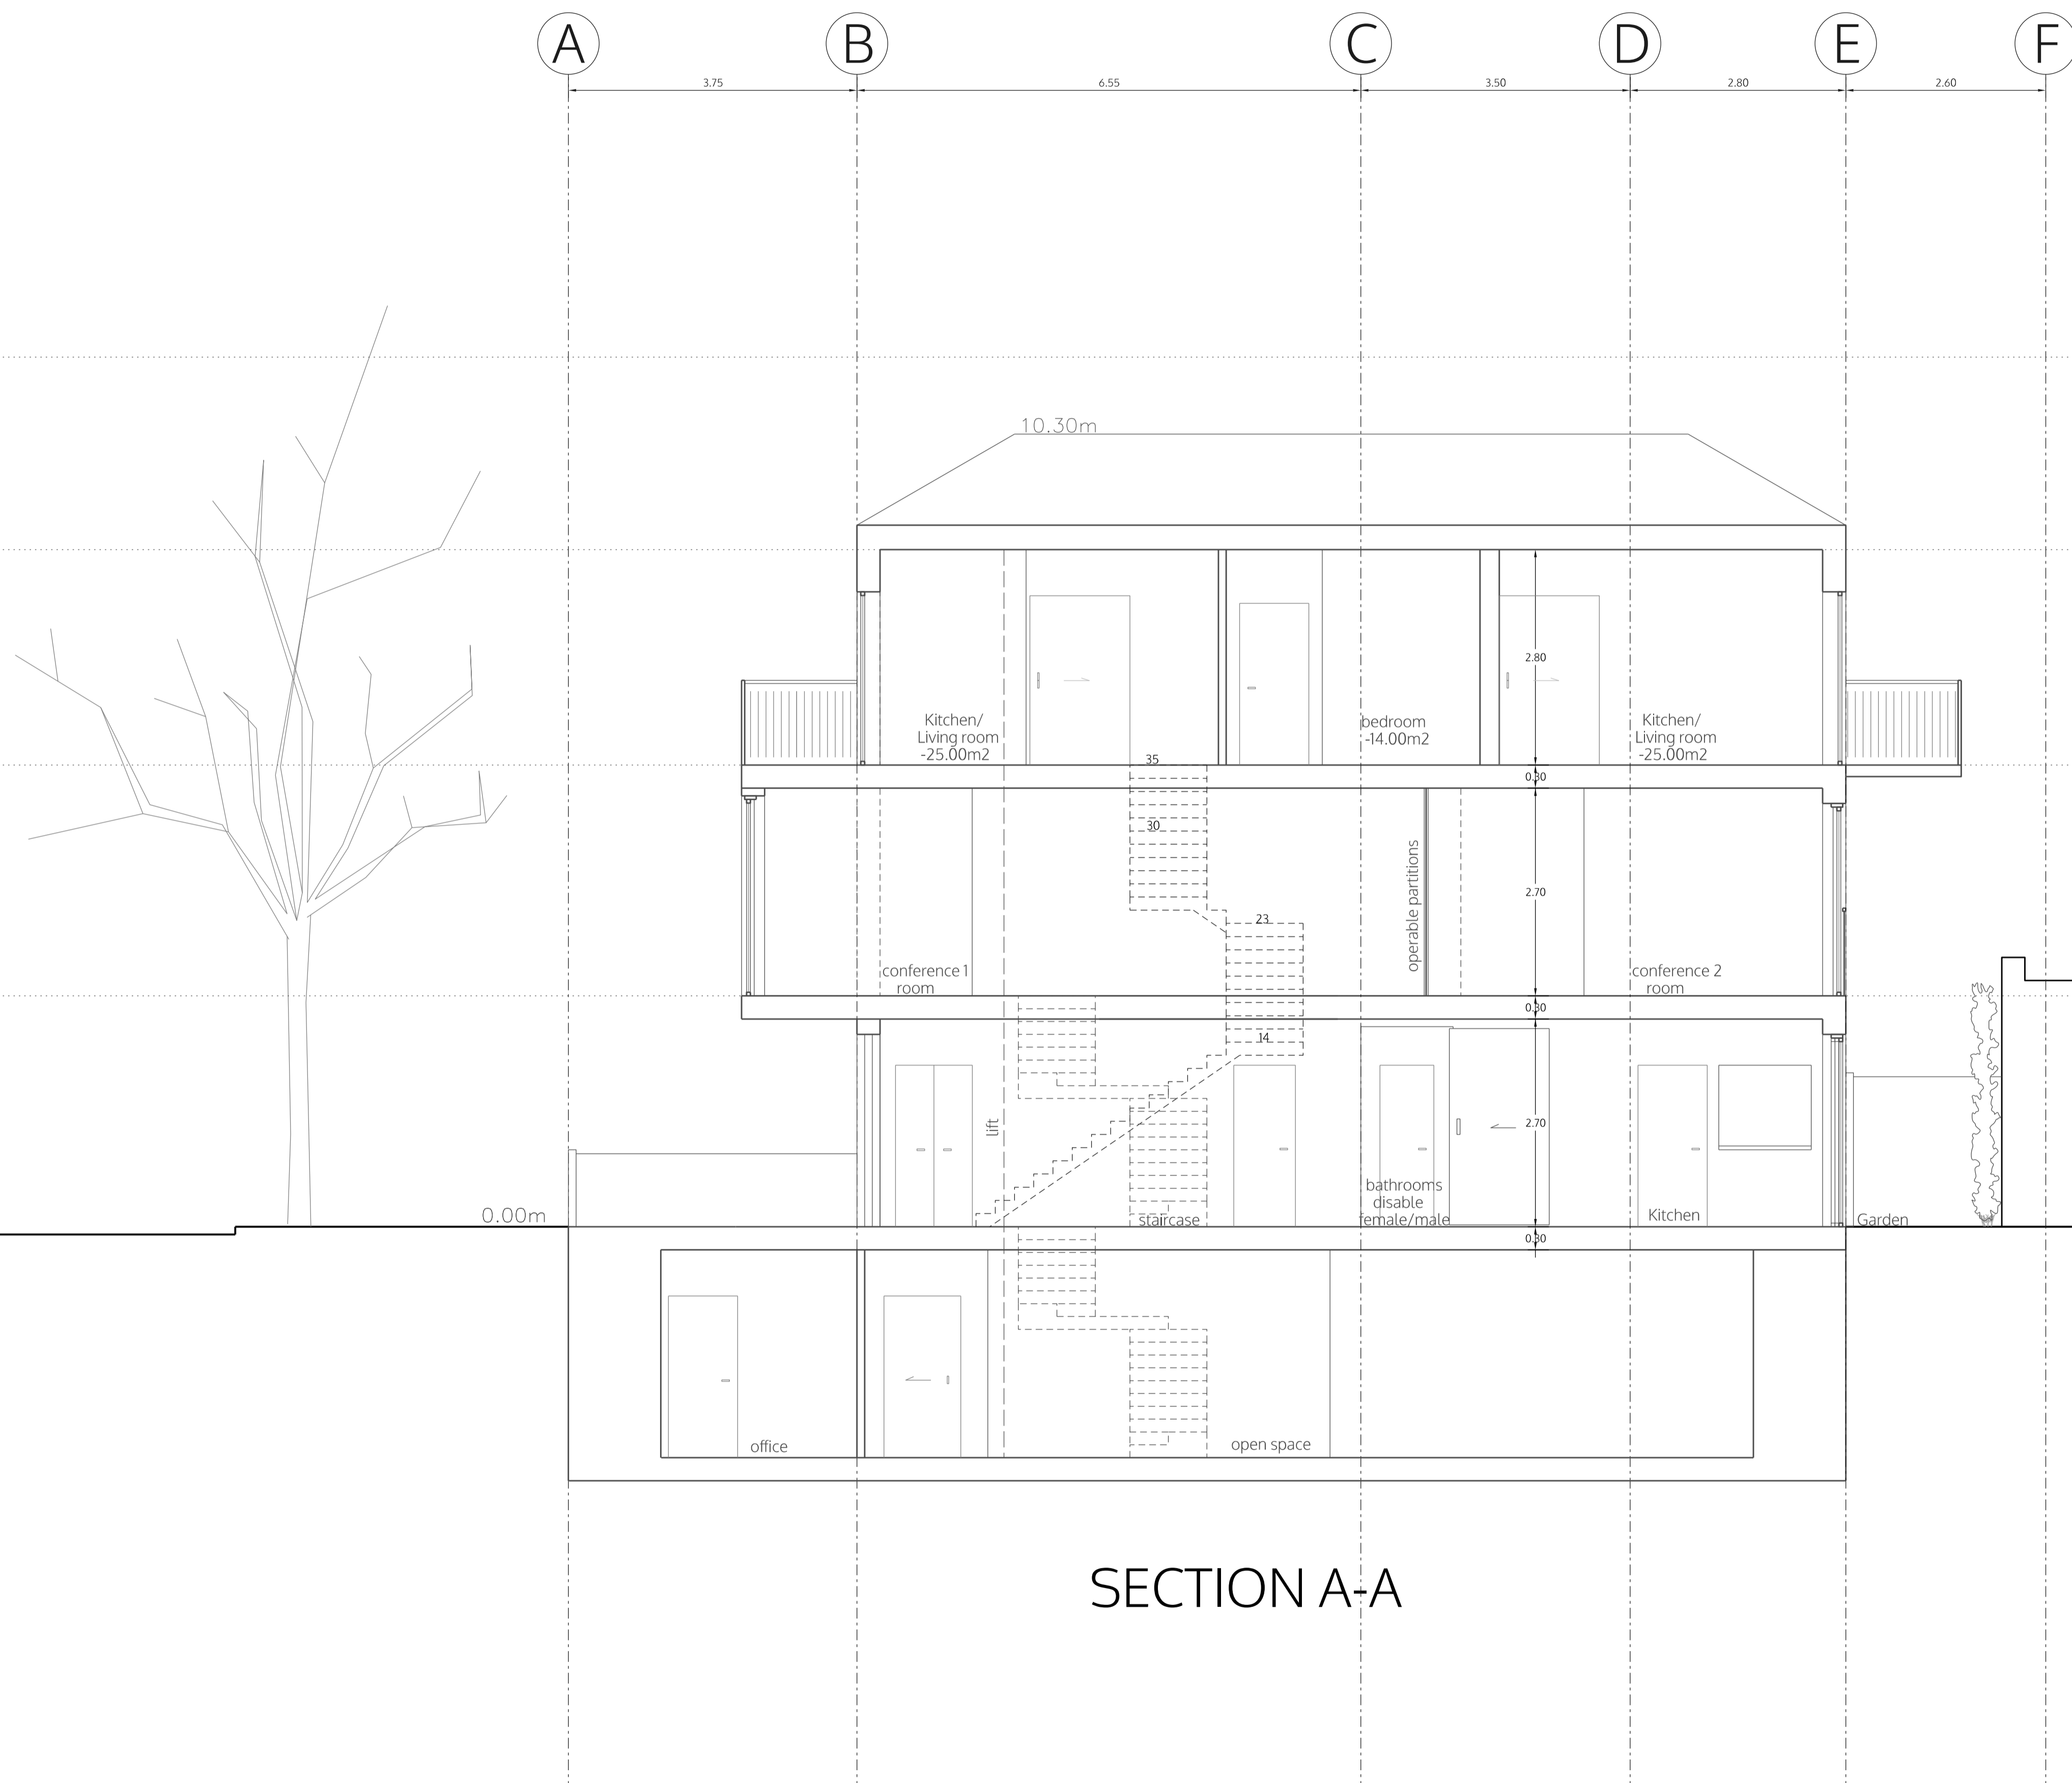

SECTION A-A

no. drawn date scale status title client project © ALL COPYRIGHTS RESERVED m 0 1 2 3 4 5 ALL DIMENSIONS TO BE CHECKED ON SITE

spaceAgent
Architects and Designers mail@spaceagent.com
London-Heidelberg-Barcelona-Brussels spaceagent.com
spaceAgent Architects Ltd is a RIBA Chartered Practice

PIA House - youth center
2a Alba Gardens
London NW11 9NR

Michael Wieder
2a Alba Gardens
London NW11 9NR

section A-A
as proposed

DRAFT	
	1:100 @A3 1:50 @A1
	8.01.2020
	I.lezzi
ALB_P06f2