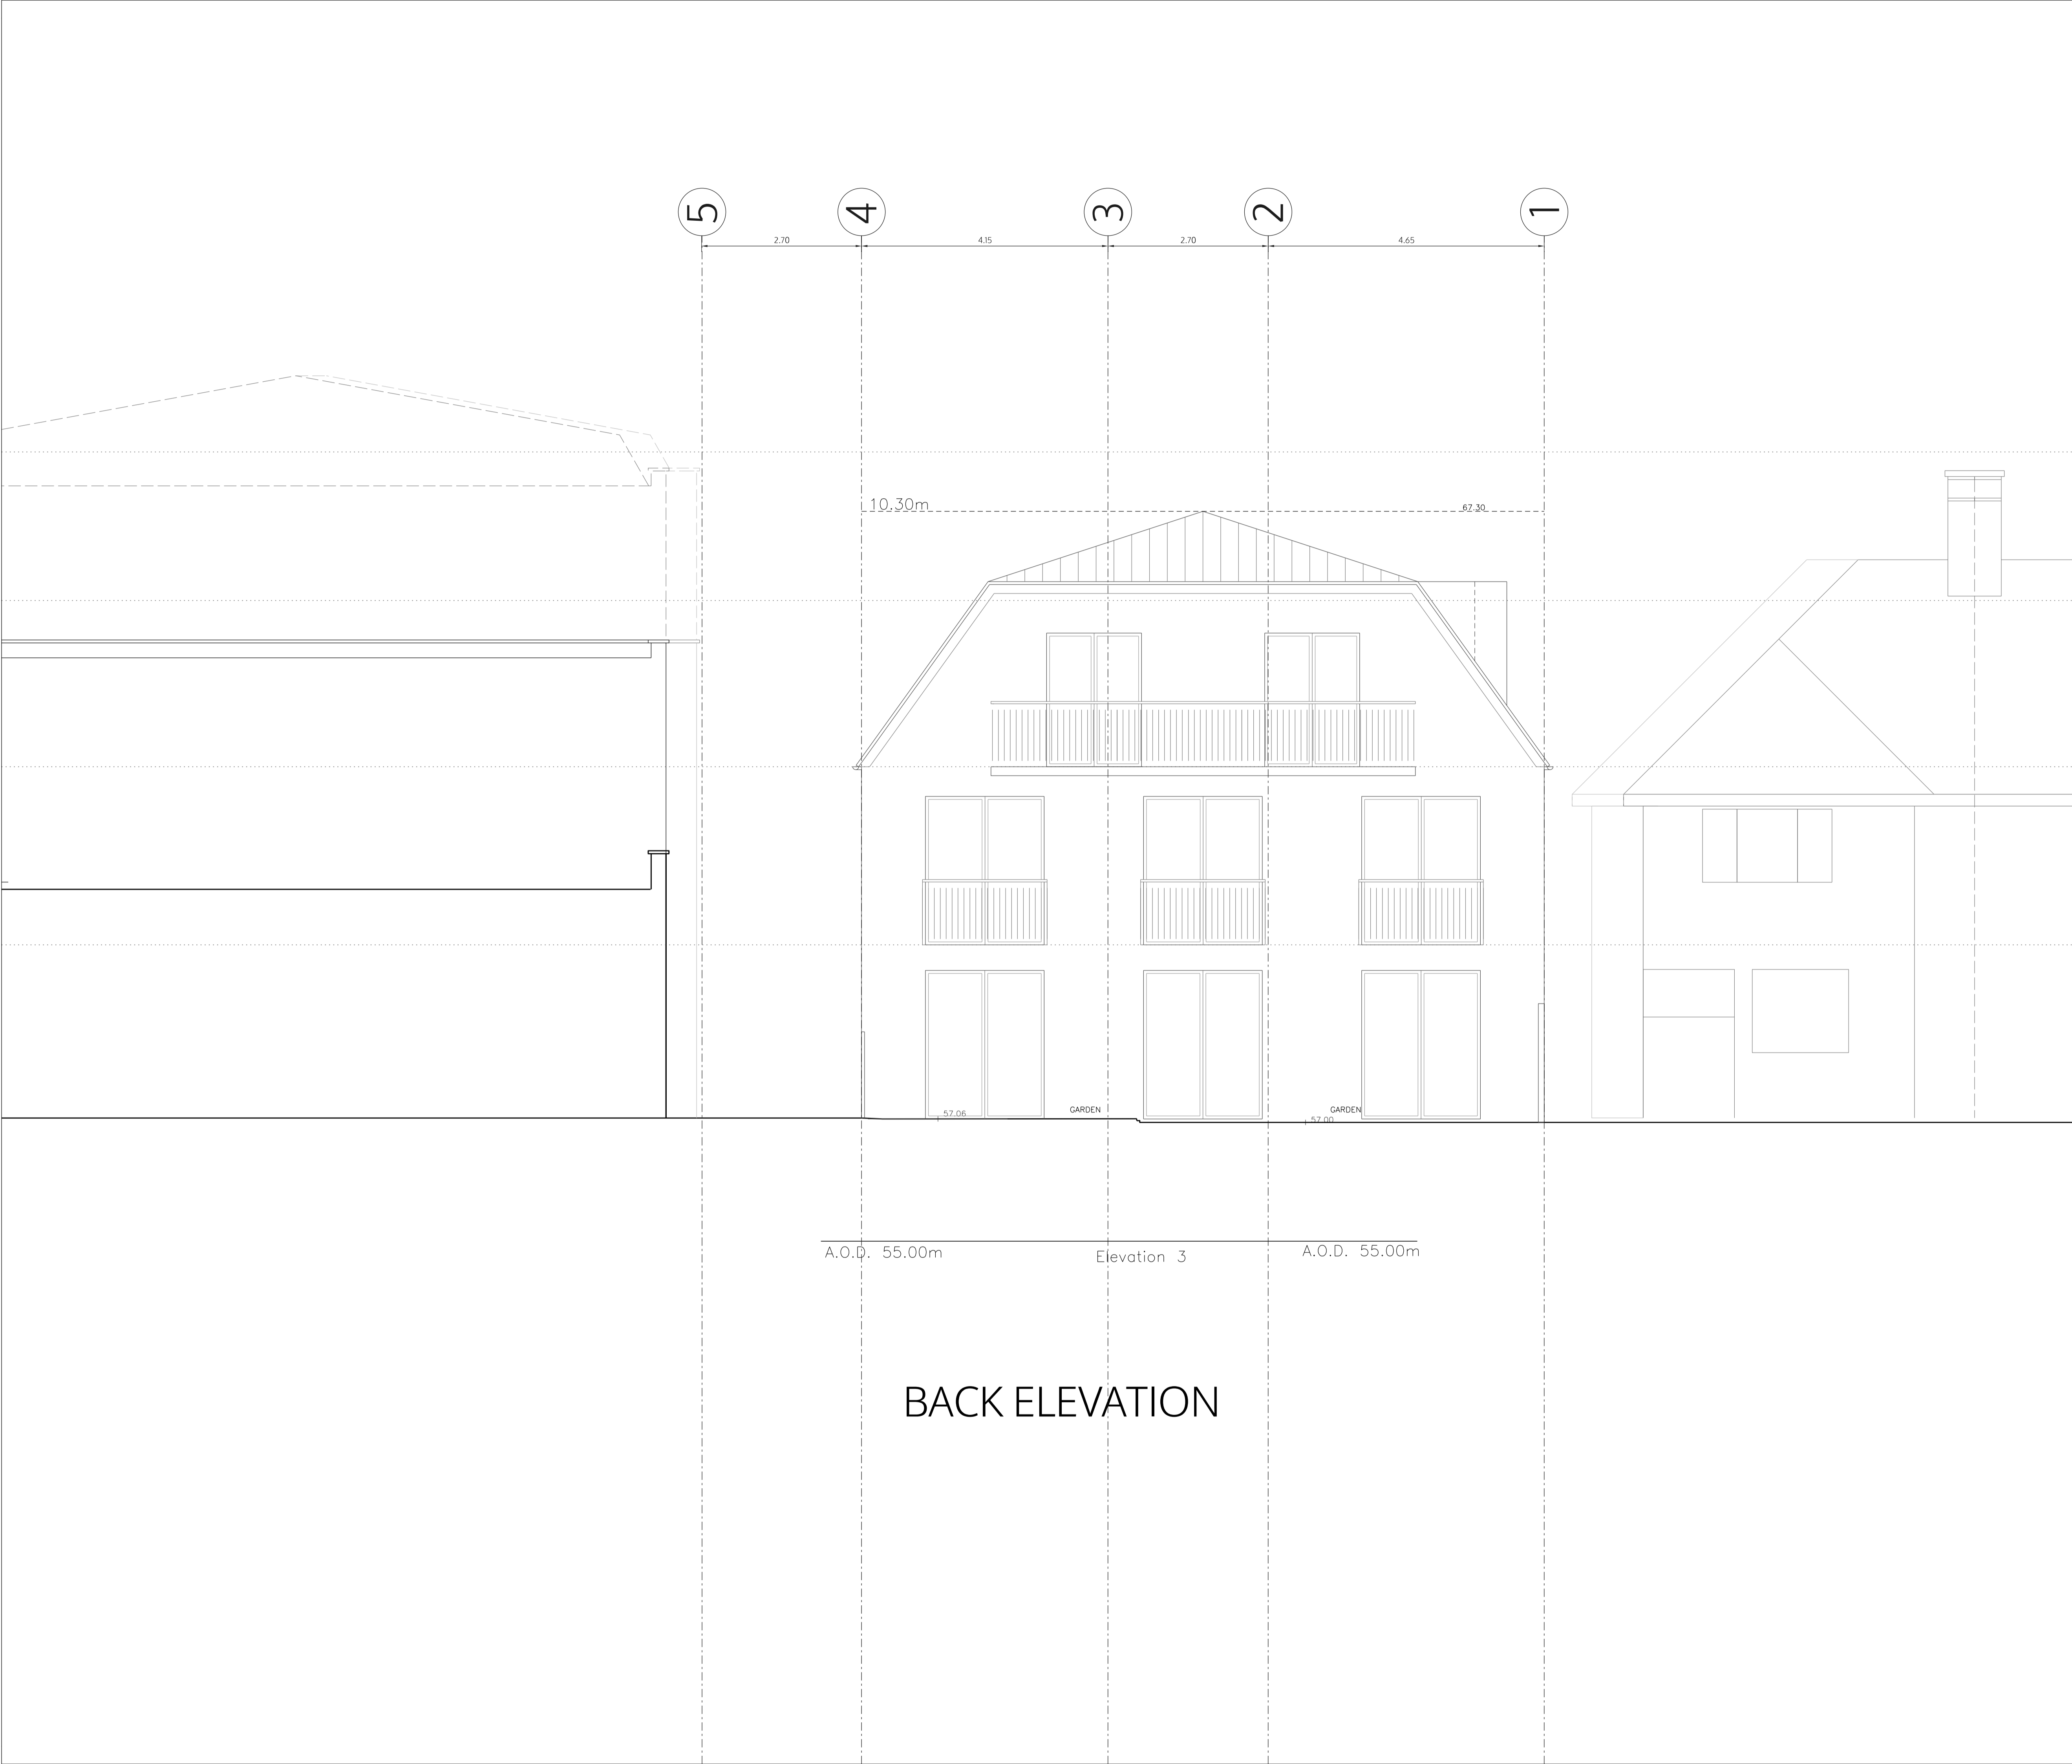

no. drawn date scale status title client project
© ALL COPYRIGHTS RESERVED m 0 1 2 3 4 5 ALL DIMENSIONS TO BE CHECKED ON SITE

spaceAgent
Architects and Designers mail@spaceagent.com
London-Heidelberg-Barcelona-Brussels spaceagent.com
spaceAgent Architects Ltd is a RIBA Chartered Practice

project PIA House - youth center
2a Alba Gardens
London NW11 9NR

client Michael Wieder
2a Alba Gardens
London NW11 9NR

title Back elevation
as proposed

DRAFT	
	1:100 @A3 1:50 @A1
	8.01.2020
	I.lezzi

ALB_P09f2