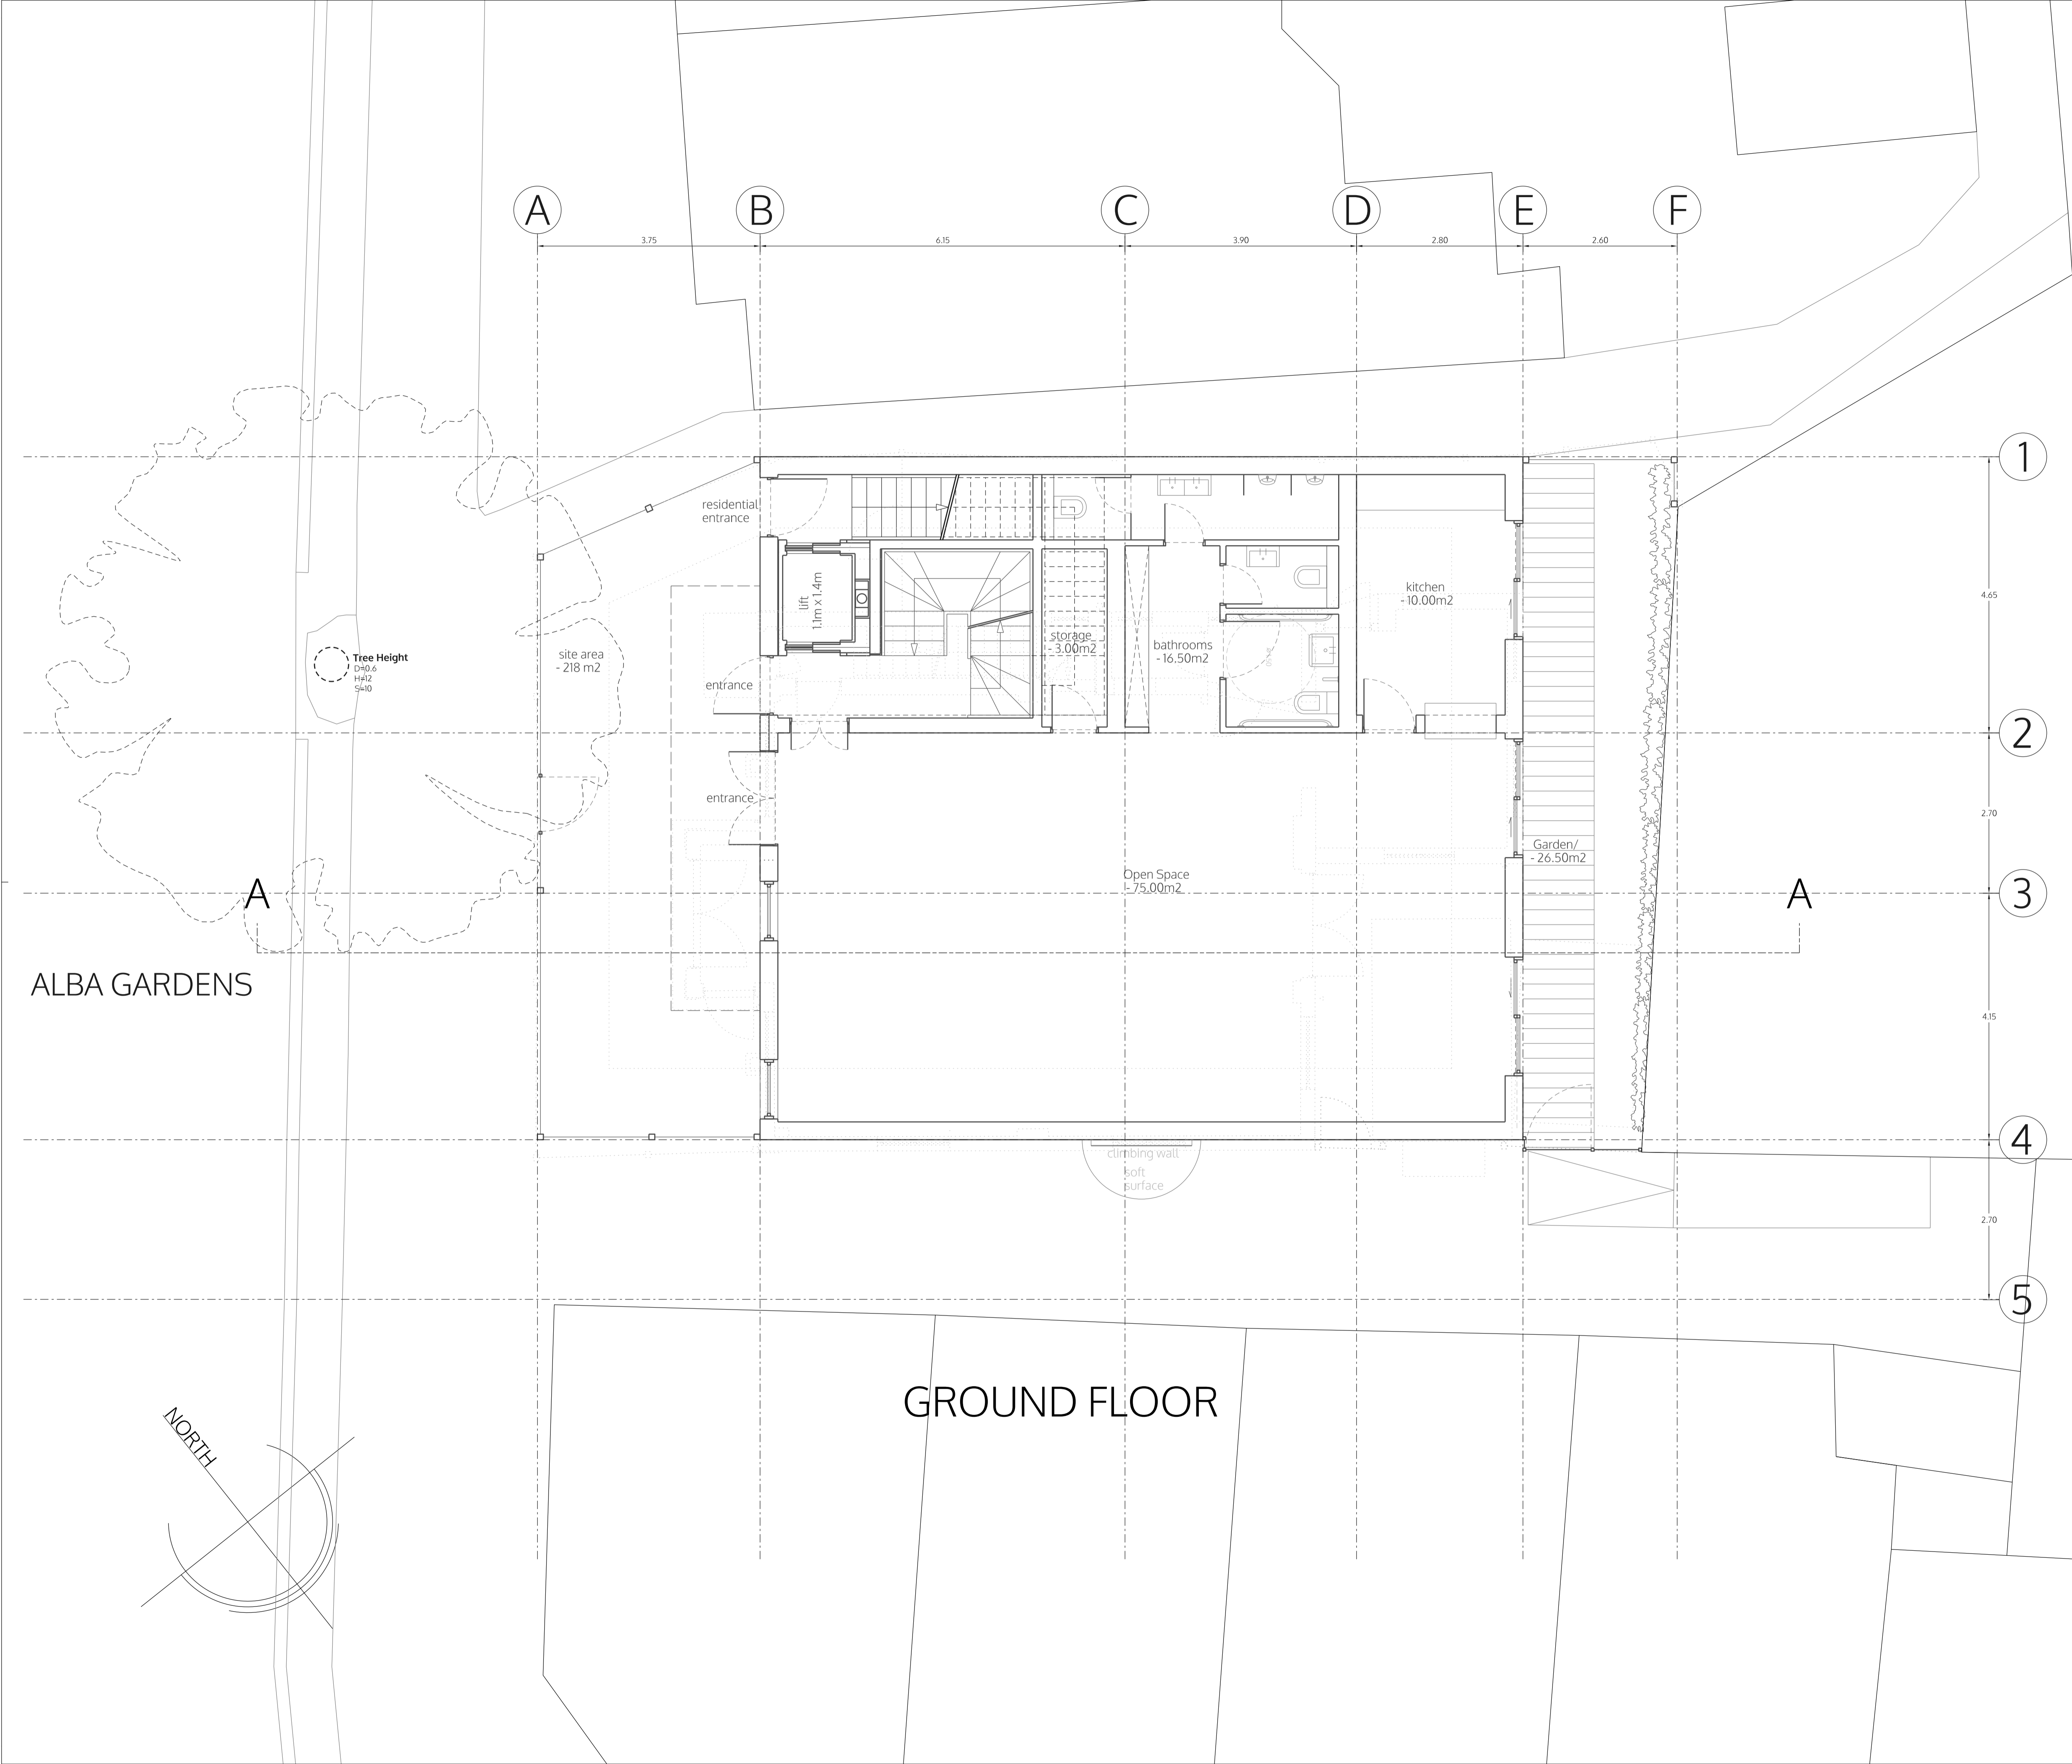

no. drawn date scale status title client project
© ALL COPYRIGHTS RESERVED m 0 ALL DIMENSIONS TO BE CHECKED ON SITE

ALBA GARDENS

GROUND FLOOR

spaceAgent
Architects and Designers mail@spaceagent.com
London-Heidelberg-Barcelona-Brussels spaceagent.com
spaceAgent Architects Ltd is a RIBA Chartered Practice

project PIA House - youth center
2a Alba Gardens
London NW11 9NR

client Michael Wieder
2a Alba Gardens
London NW11 9NR

title ground floor
as proposed

DRAFT	
	1:100 @A3 1:50 @A1
	8.01.2020
	I.lezzi

ALB_P01f2