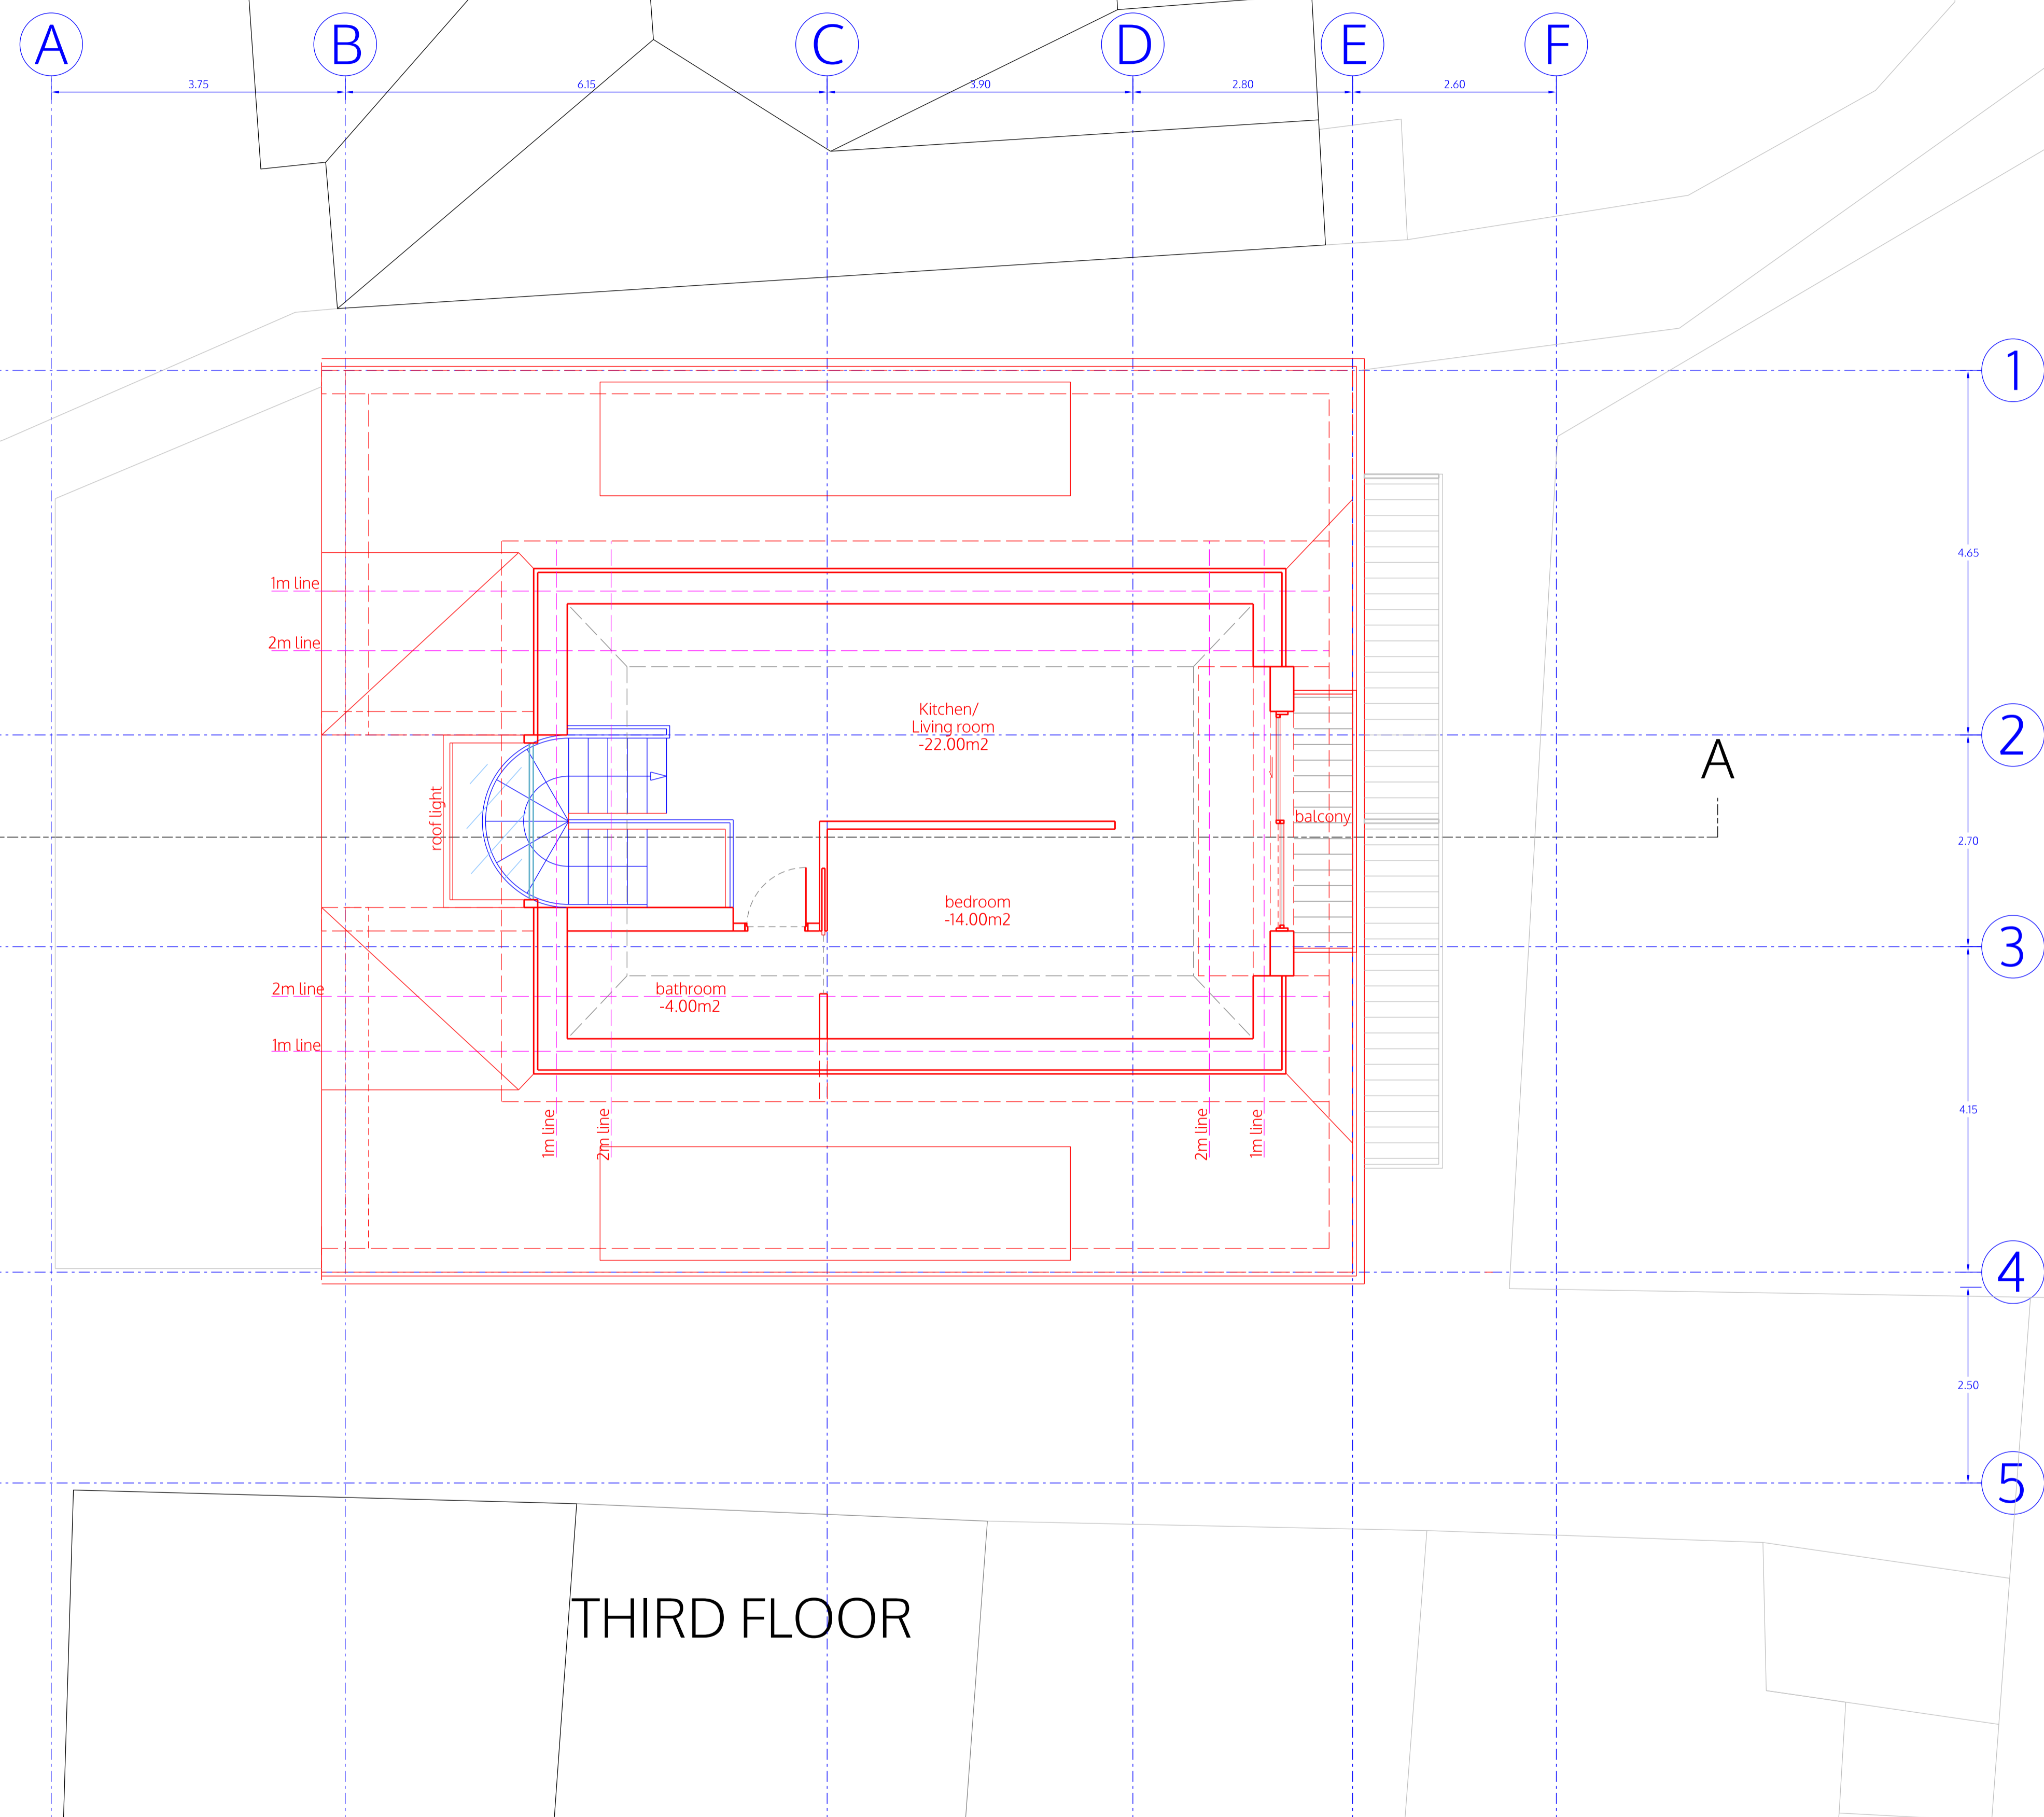

THIRD FLOOR

no. drawn date scale status title client project © ALL COPYRIGHTS RESERVED m 0 1 2 3 4 5 ALL DIMENSIONS TO BE CHECKED ON SITE

spaceAgent
Architects and Designers mail@spaceagent.com
London-Heidelberg-Barcelona-Brussels spaceagent.com
spaceAgent Architects Ltd is a RIBA Chartered Practice

project PIA House - youth center
2a Alba Gardens
London NW11 9NR

client Michael Wieder
2a Alba Gardens
London NW11 9NR

title third floor
as proposed

DRAFT	
	1:100 @A3 1:50 @A1
	23.06.2020
	I.lezzi
ALB_P04f5a