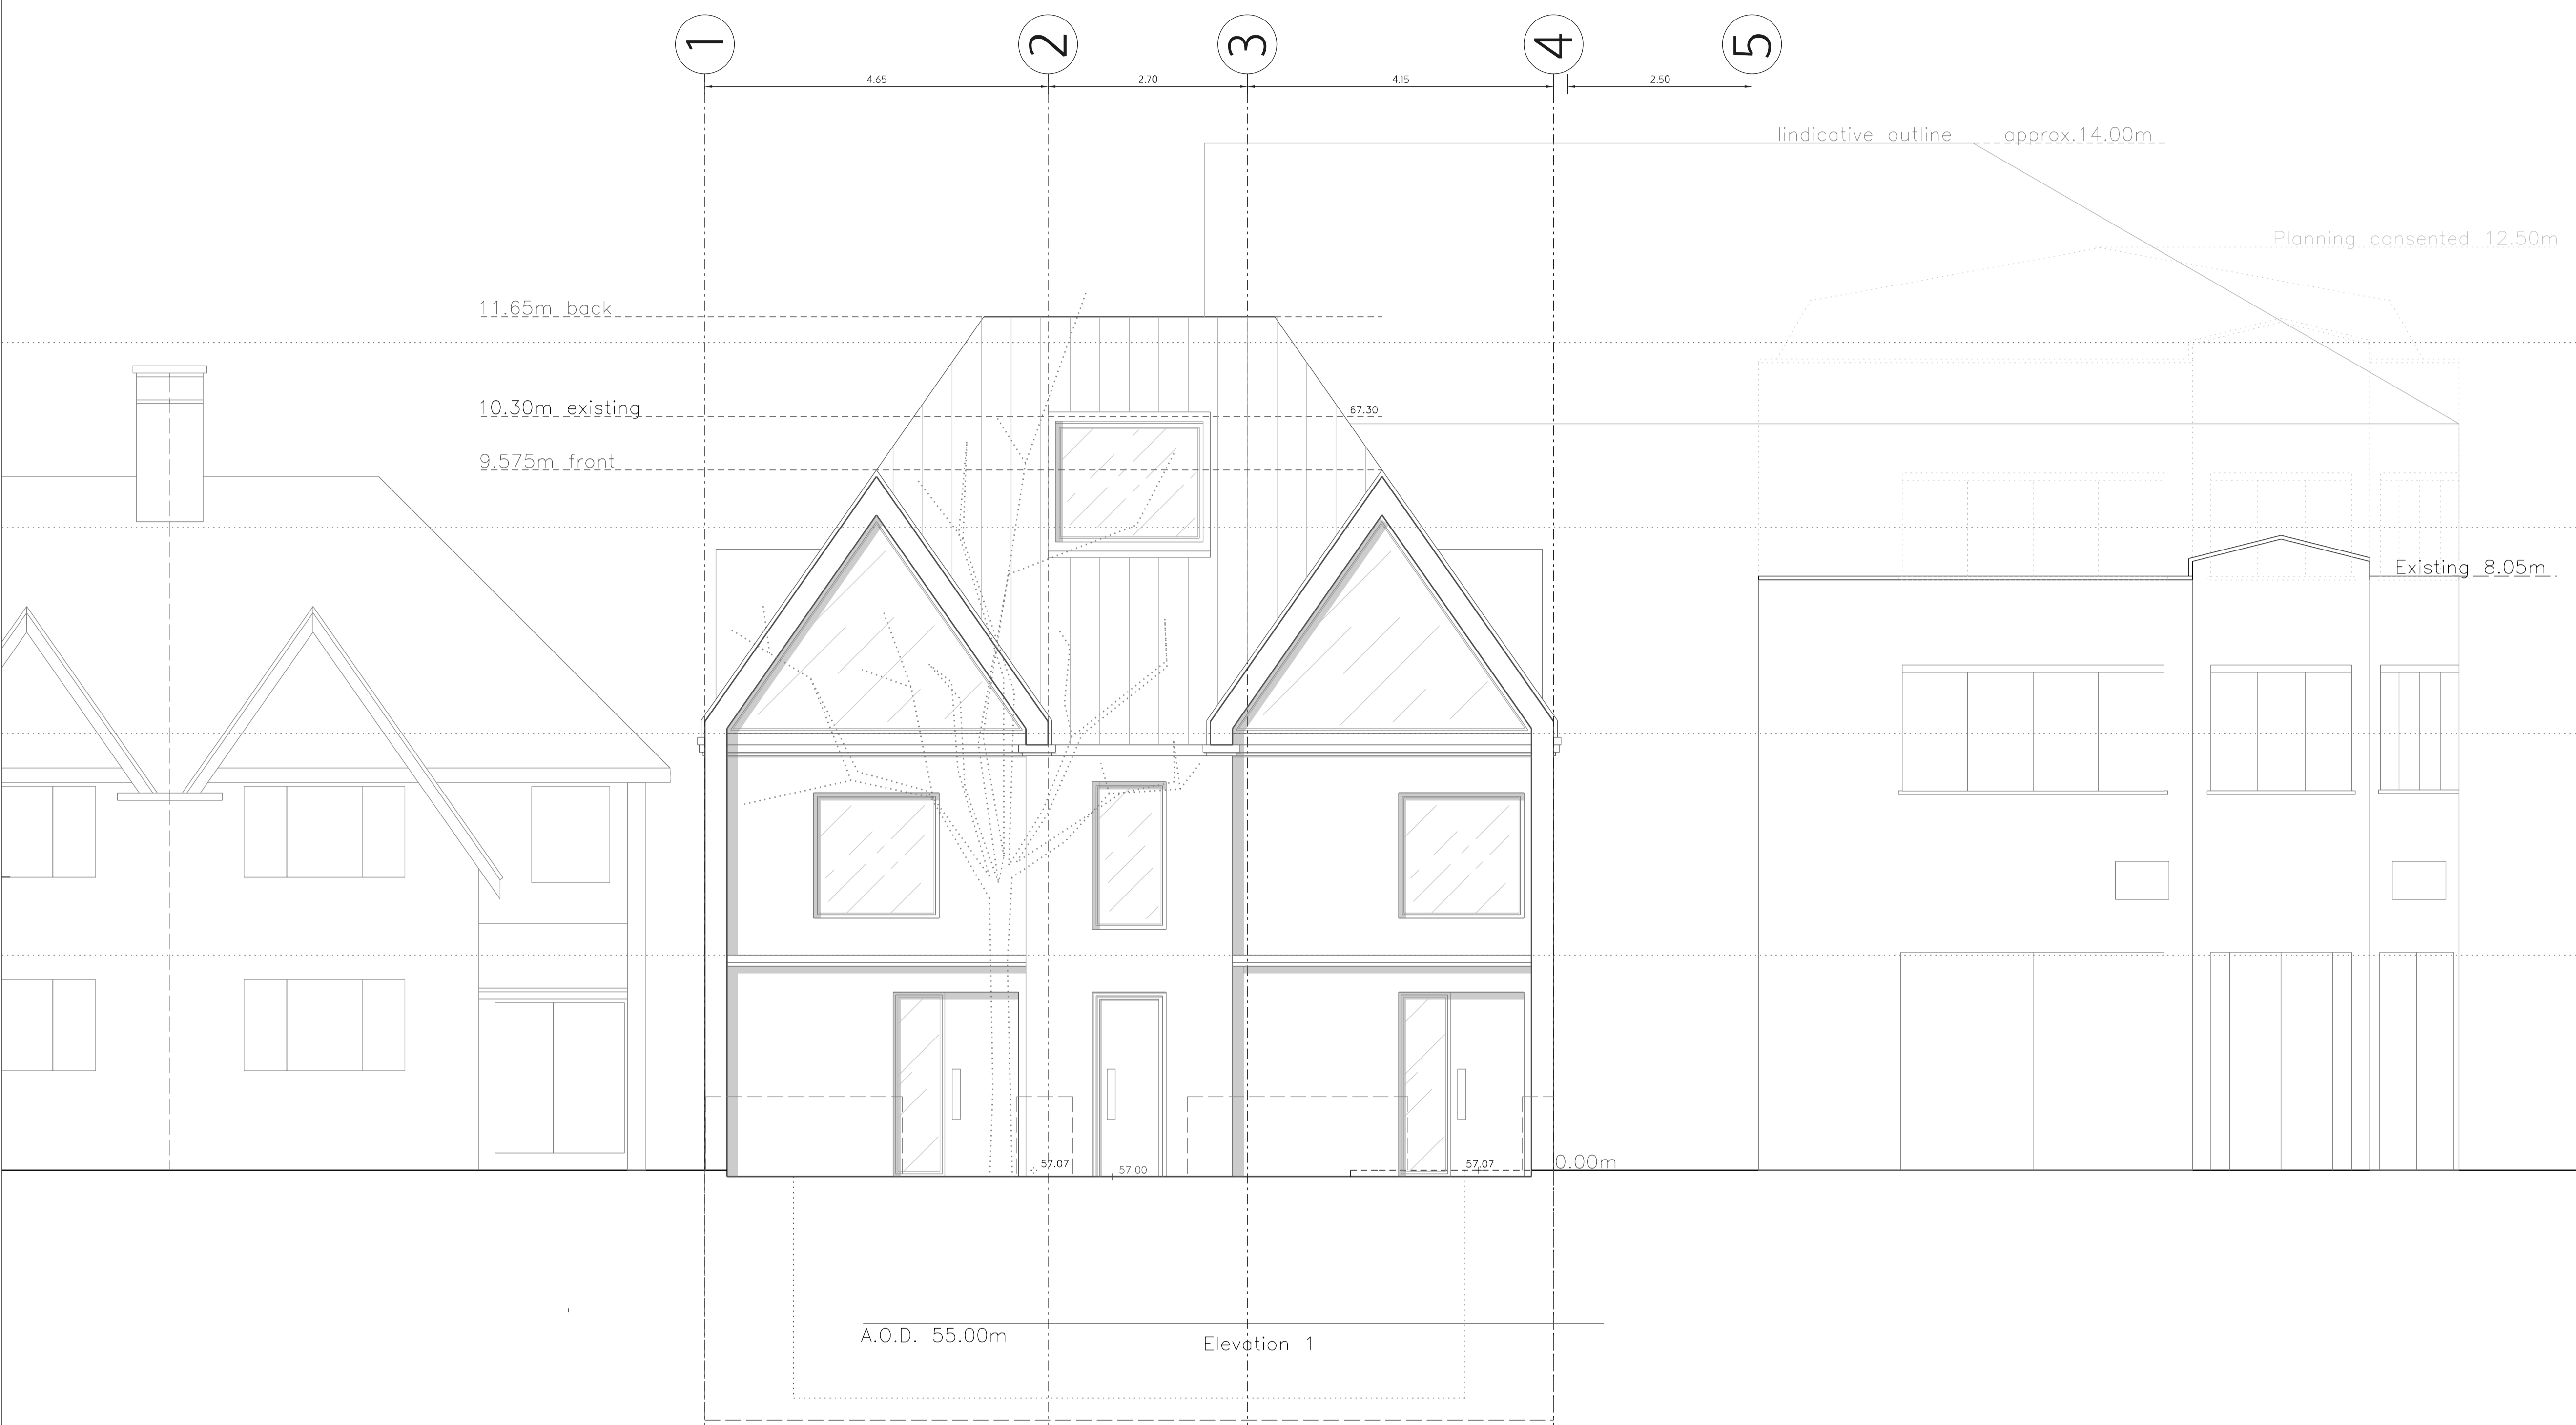

A

A

1
4.65
2
2.70
3
4.15
4
2.50
5

SECOND FLOOR

no. drawn date scale status title client project

5 ALL DIMENSIONS TO BE CHECKED ON SITE

4

3

Michael Wieder
2a Alba Gardens
London NW11 9NR

roof_plan
as proposed

DRAFT	
	1:100 @A3 1:50 @A1
	23.06.2020
	I.lezzi
ALB_P05f5a	

SECTION A-A

no. drawn date scale status title client project © ALL COPYRIGHTS RESERVED m 0 1 2 3 4 5 ALL DIMENSIONS TO BE CHECKED ON SITE

client Michael Wieder
 2a Alba Gardens
 London NW11 9NR

title section A-A
 as proposed

DRAFT	
	1:100 @A3 1:50 @A1
	23.06.2020
	I.lezzi

ALB_P06f5a

A.O.D. 55.00m Elevation 1

FRONT ELEVATION

no. drawn date scale status title client project © ALL COPYRIGHTS RESERVED m 0 1 2 3 4 5 ALL DIMENSIONS TO BE CHECKED ON SITE

Michael Wieder
 2a Alba Gardens
 London NW11 9NR

Front elevation
 as proposed

DRAFT	
	1:100 @A3 1:50 @A1
	23.06.2020
	I.lezzi

ALB_P07f5a