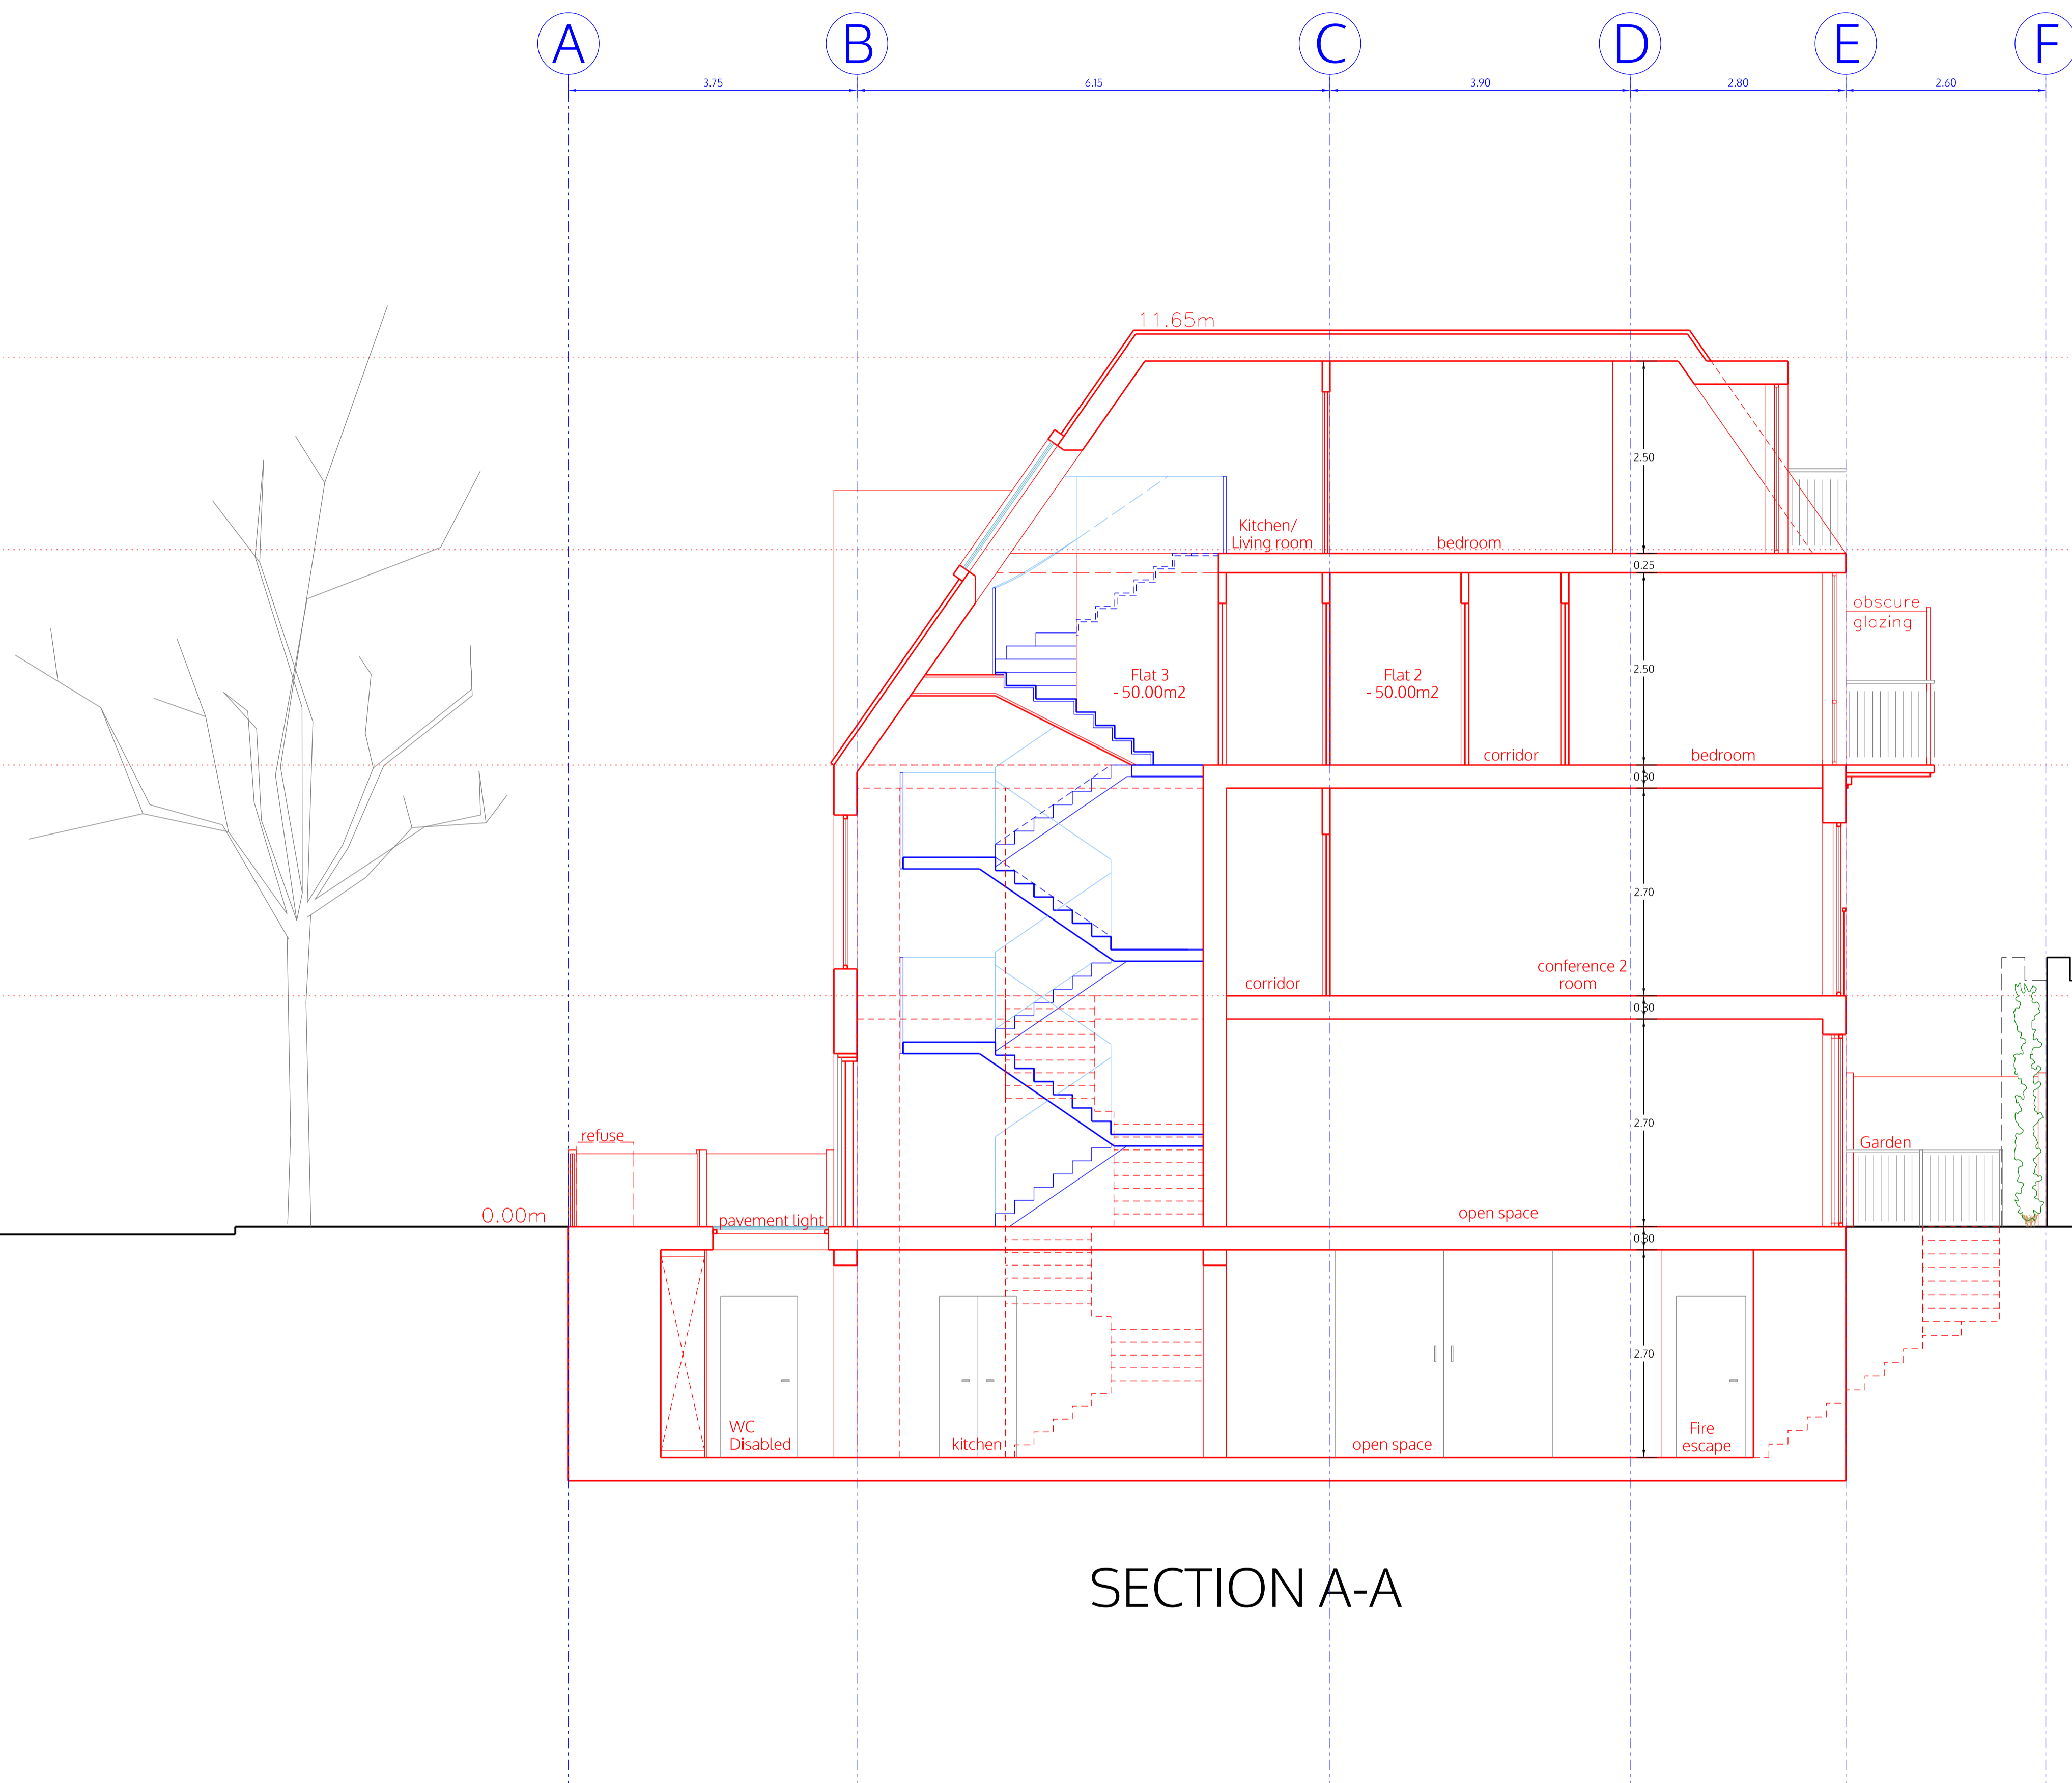

A

A

1
4.65
2
2.70
3
4.15
4
2.50
5

SECOND FLOOR

no. drawn date scale status title client project

5 ALL DIMENSIONS TO BE CHECKED ON SITE

4

3

second floor
as proposed

DRAFT	
	1:100 @A3 1:50 @A1
	23.06.2020
	I.lezzi
ALB_P03f5a	

THIRD FLOOR

no. drawn date scale status title client project © ALL COPYRIGHTS RESERVED m 0 1 2 3 4 5 ALL DIMENSIONS TO BE CHECKED ON SITE

client Michael Wieder
 2a Alba Gardens
 London NW11 9NR

title third floor
 as proposed

DRAFT	
	1:100 @A3 1:50 @A1
	23.06.2020
	I.lezzi
ALB_P04f5a	

ROOF_plan

no. drawn date scale status title client project © ALL COPYRIGHTS RESERVED m 0 ALL DIMENSIONS TO BE CHECKED ON SITE

Michael Wieder
2a Alba Gardens
London NW11 9NR

roof_plan
as proposed

DRAFT	
	1:100 @A3 1:50 @A1
	23.06.2020
	I.lezzi
ALB_P05f5a	

SECTION A-A

no. drawn date scale status title client project © ALL COPYRIGHTS RESERVED m 0 1 2 3 4 5 ALL DIMENSIONS TO BE CHECKED ON SITE