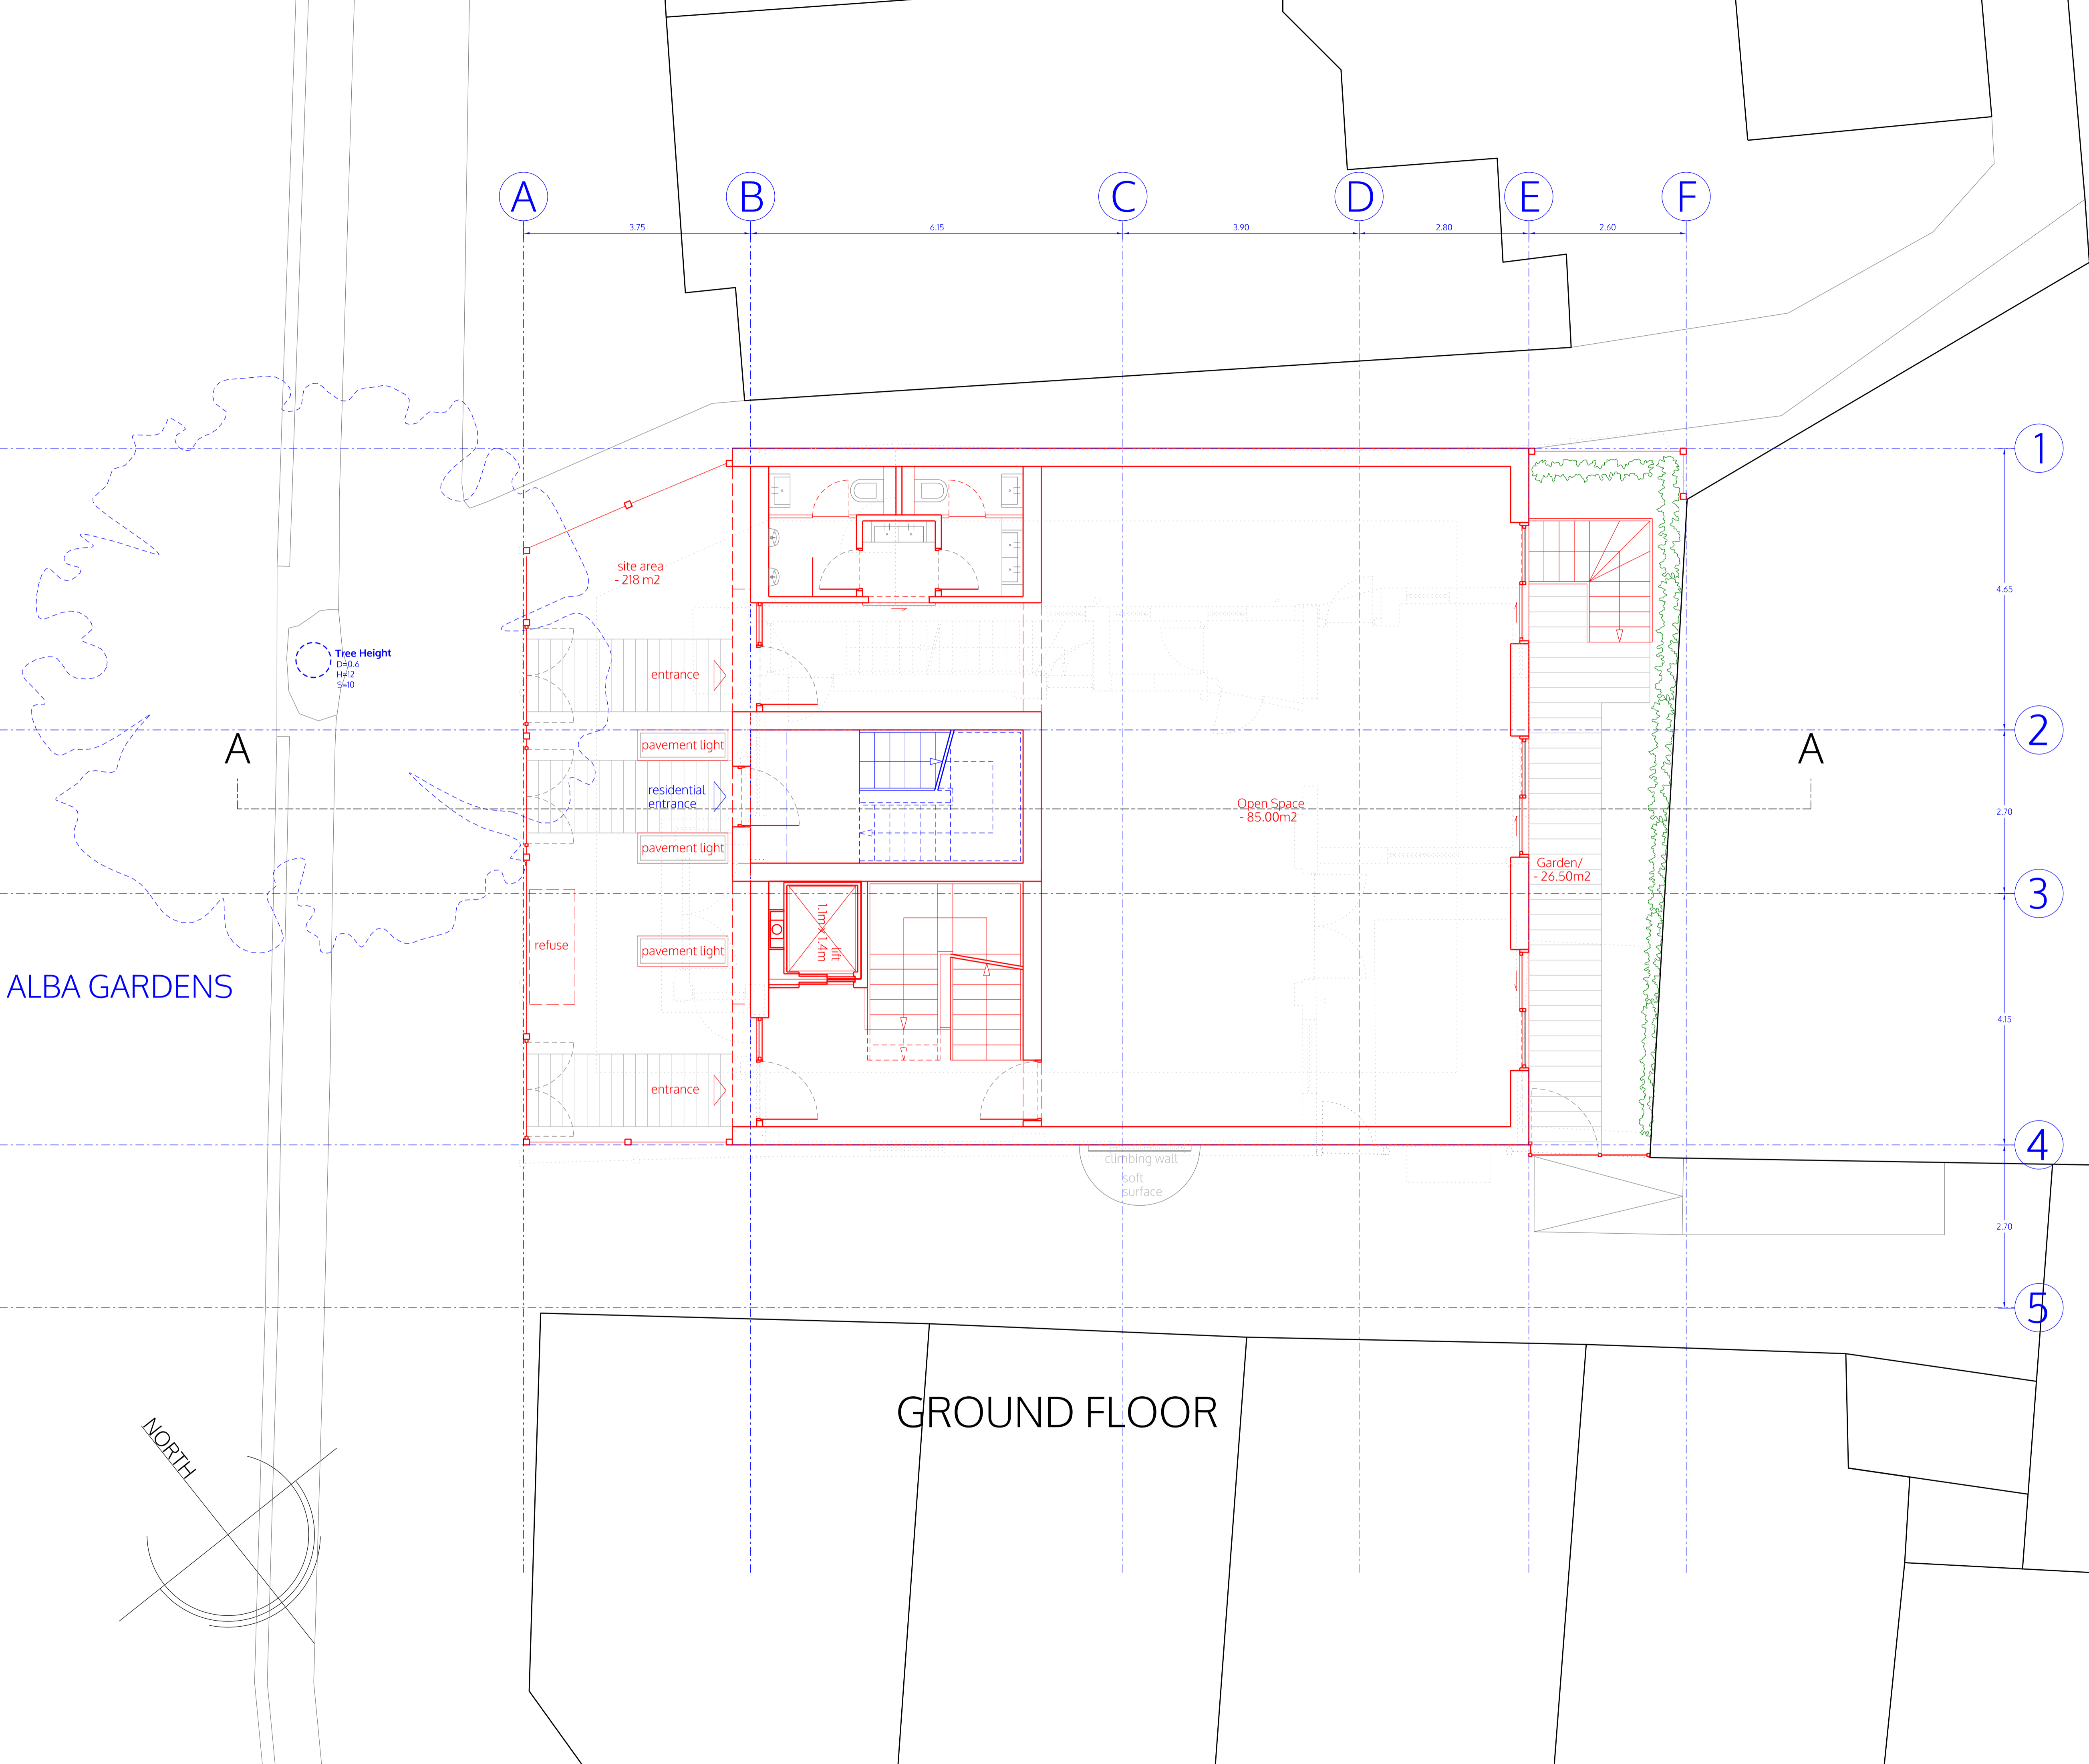

no. drawn date scale status title client project
ALL DIMENSIONS TO BE CHECKED ON SITE
m 0

ALBA GARDENS

GROUND FLOOR

spaceAgent
Architects and Designers mail@spaceagent.com
London-Heidelberg-Barcelona-Brussels spaceagent.com
spaceAgent Architects Ltd is a RIBA Chartered Practice

PIA House - youth center
2a Alba Gardens
London NW11 9NR

Michael Wieder
2a Alba Gardens
London NW11 9NR

ground floor
as proposed

DRAFT	
	1:100 @A3 1:50 @A1
	23.06.2020
	I.lezzi
ALB_P01f5a