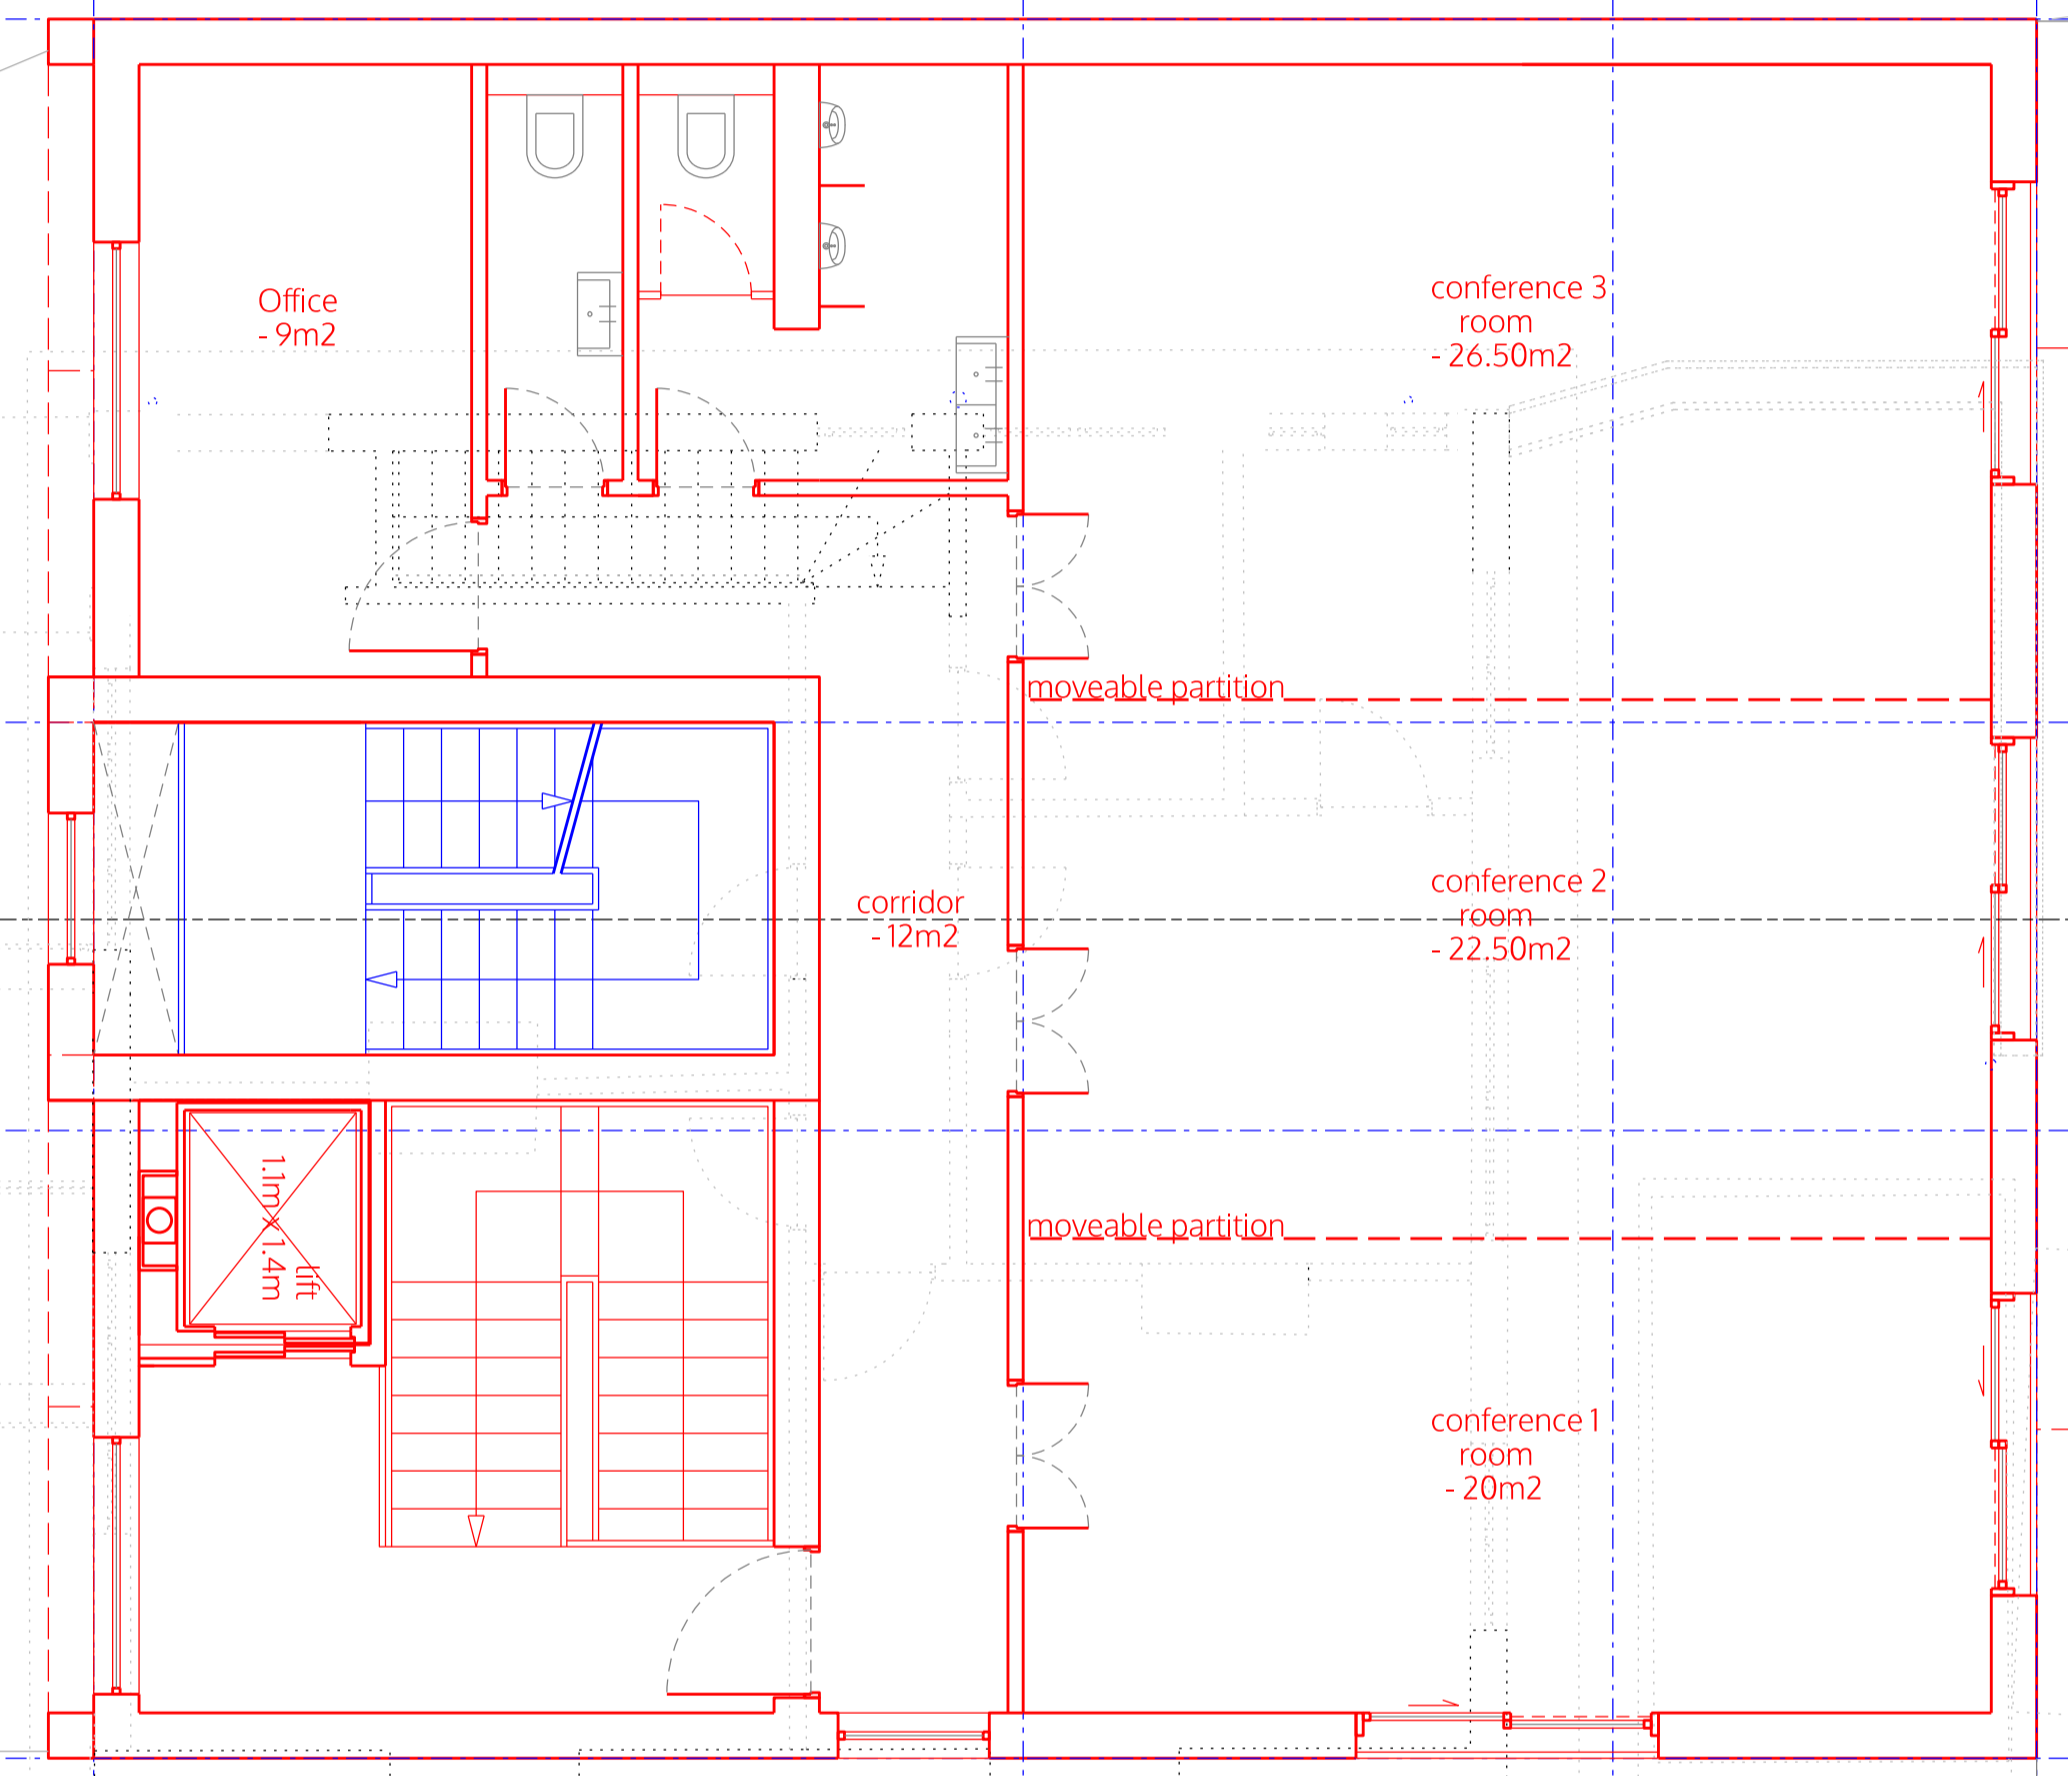

A 3.75 B 6.15 C 3.90 D 2.80 E 2.60 F

1 4.65
2 2.70
3 4.15
4 2.50
5

A

A

FIRST FLOOR

no. drawn date scale status title client project © ALL COPYRIGHTS RESERVED m 0 ALL DIMENSIONS TO BE CHECKED ON SITE

spaceAgent
Architects and Designers mail@spaceagent.com
London-Heidelberg-Barcelona-Brussels spaceagent.com
spaceAgent Architects Ltd is a RIBA Chartered Practice

PIA House - youth center
2a Alba Gardens
London NW11 9NR

Michael Wieder
2a Alba Gardens
London NW11 9NR

first floor
as proposed

DRAFT	
	1:100 @A3 1:50 @A1
	23.06.2020
	I.lezzi
ALB_P02f5a