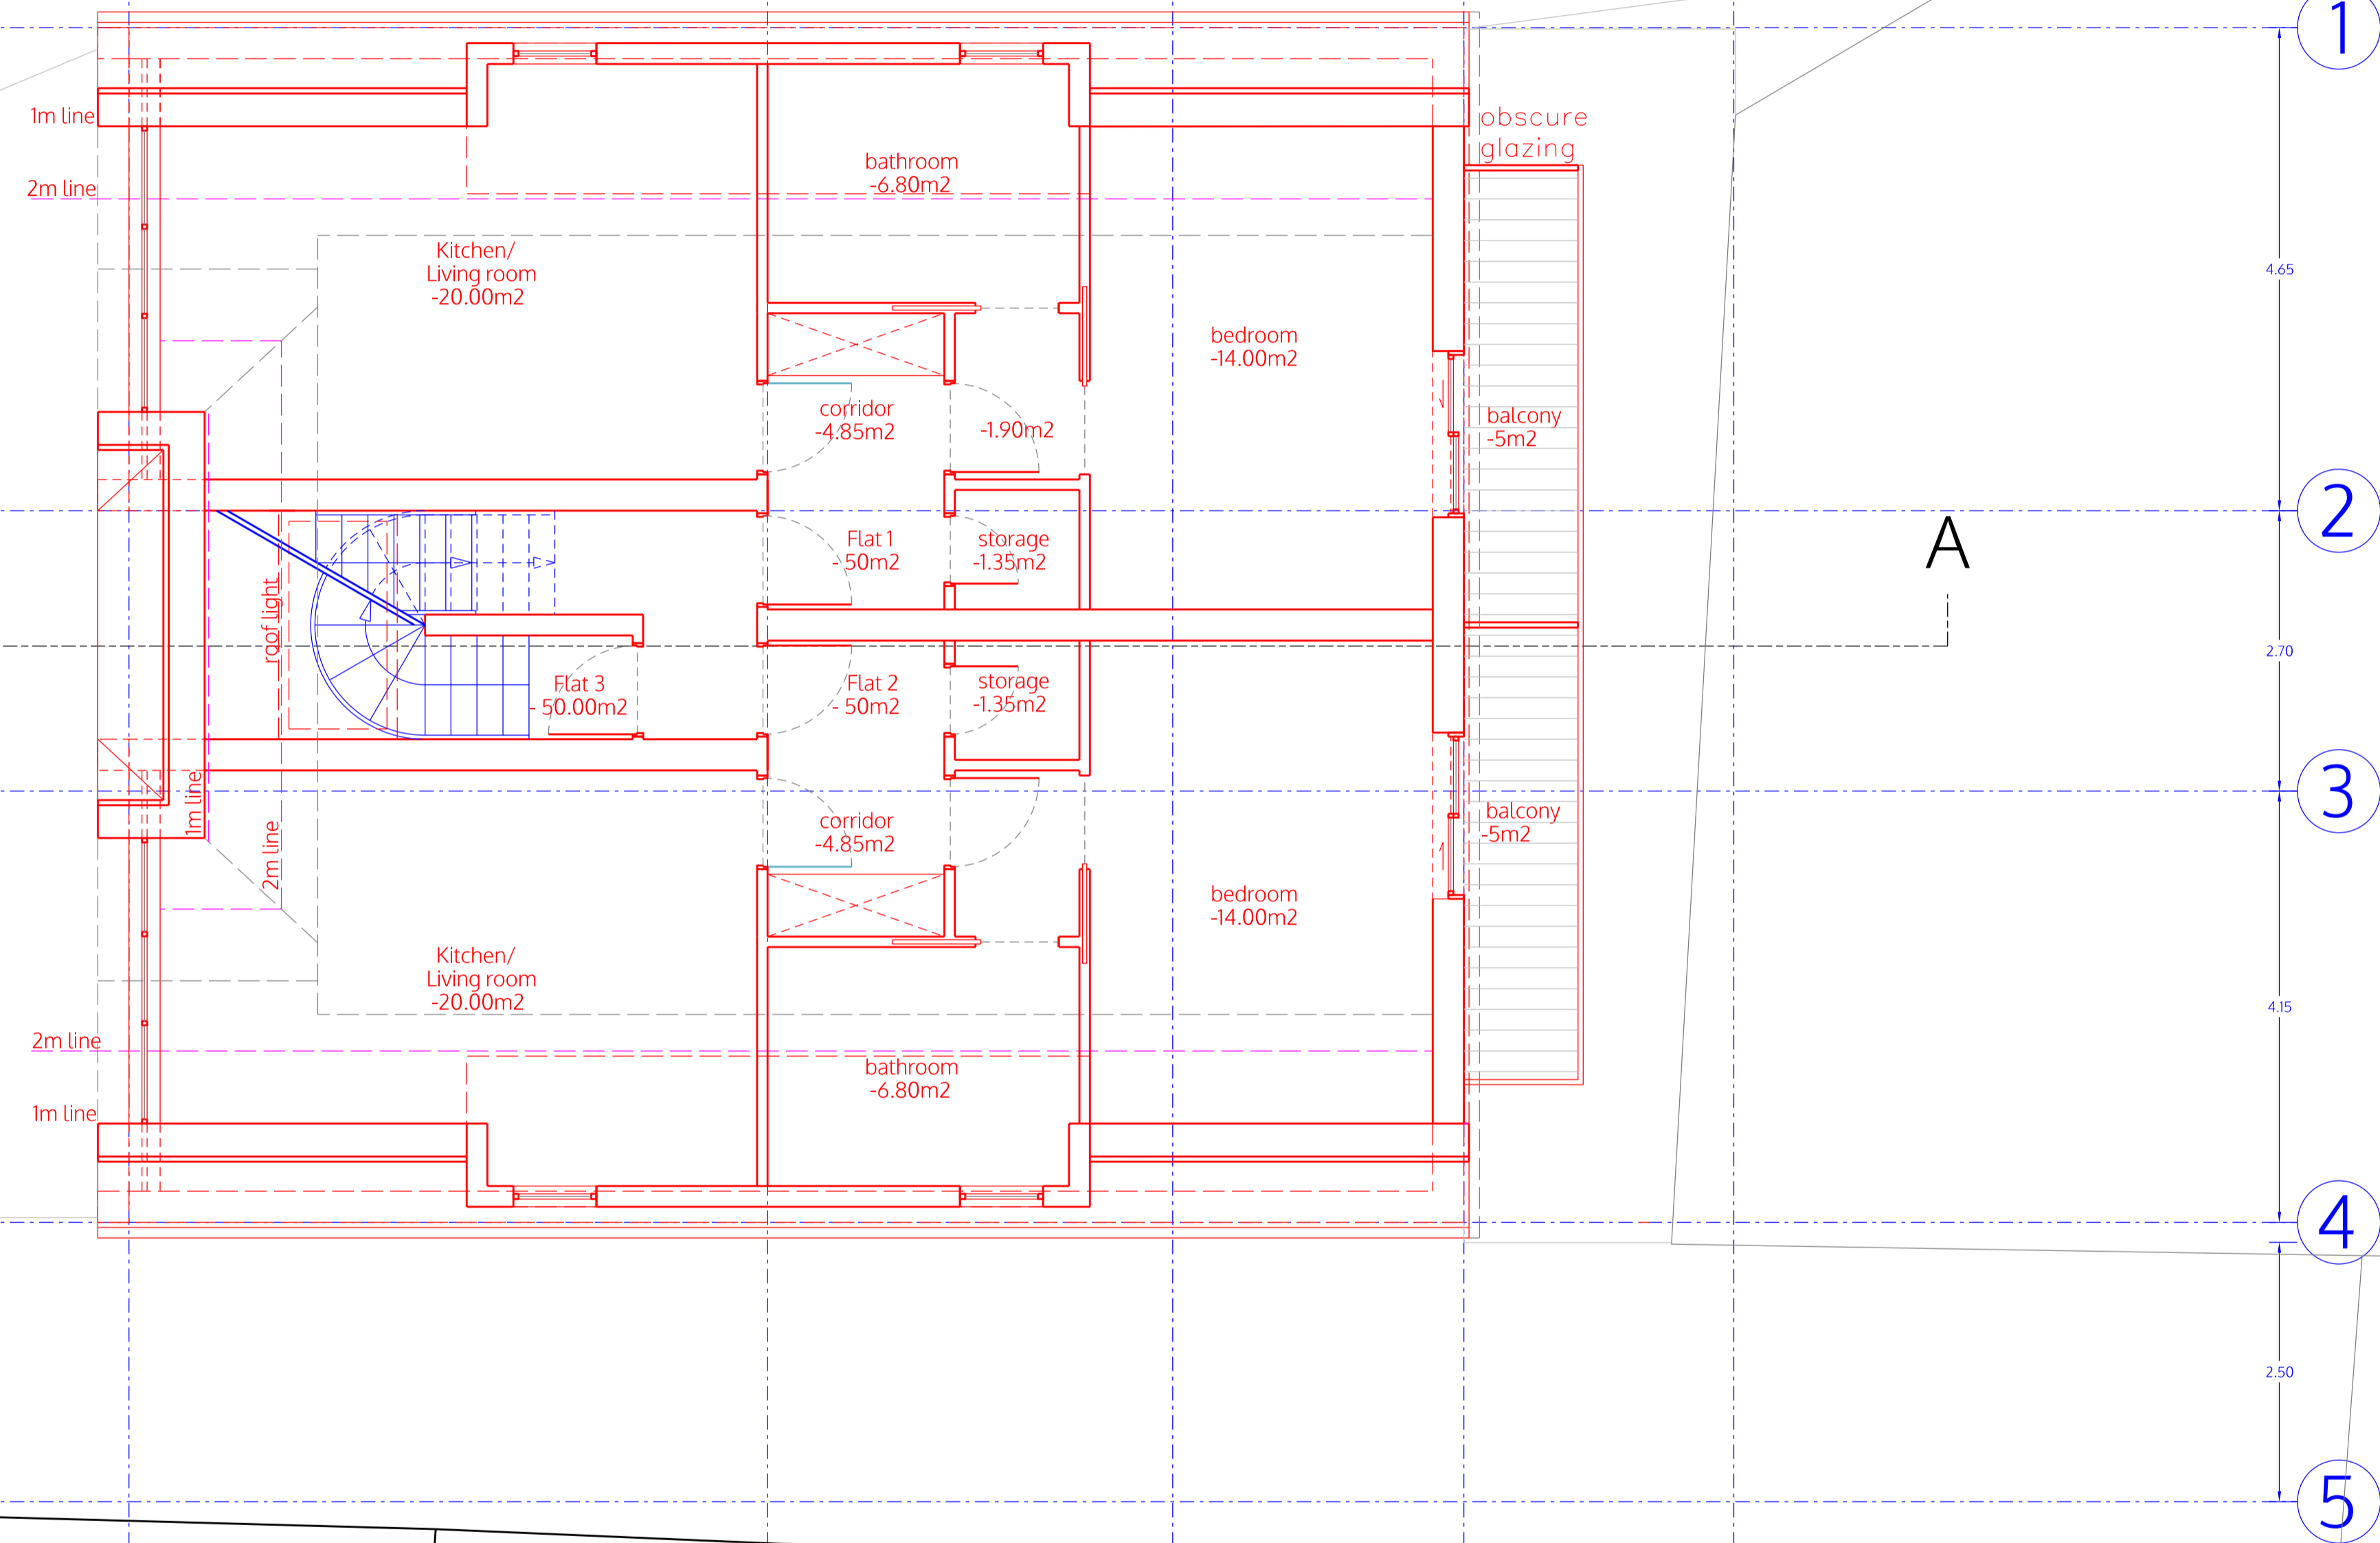

A

A

1
4.65
2
2.70
3
4.15
4
2.50
5

SECOND FLOOR

no. drawn date scale status title client project

5 ALL DIMENSIONS TO BE CHECKED ON SITE

4

3