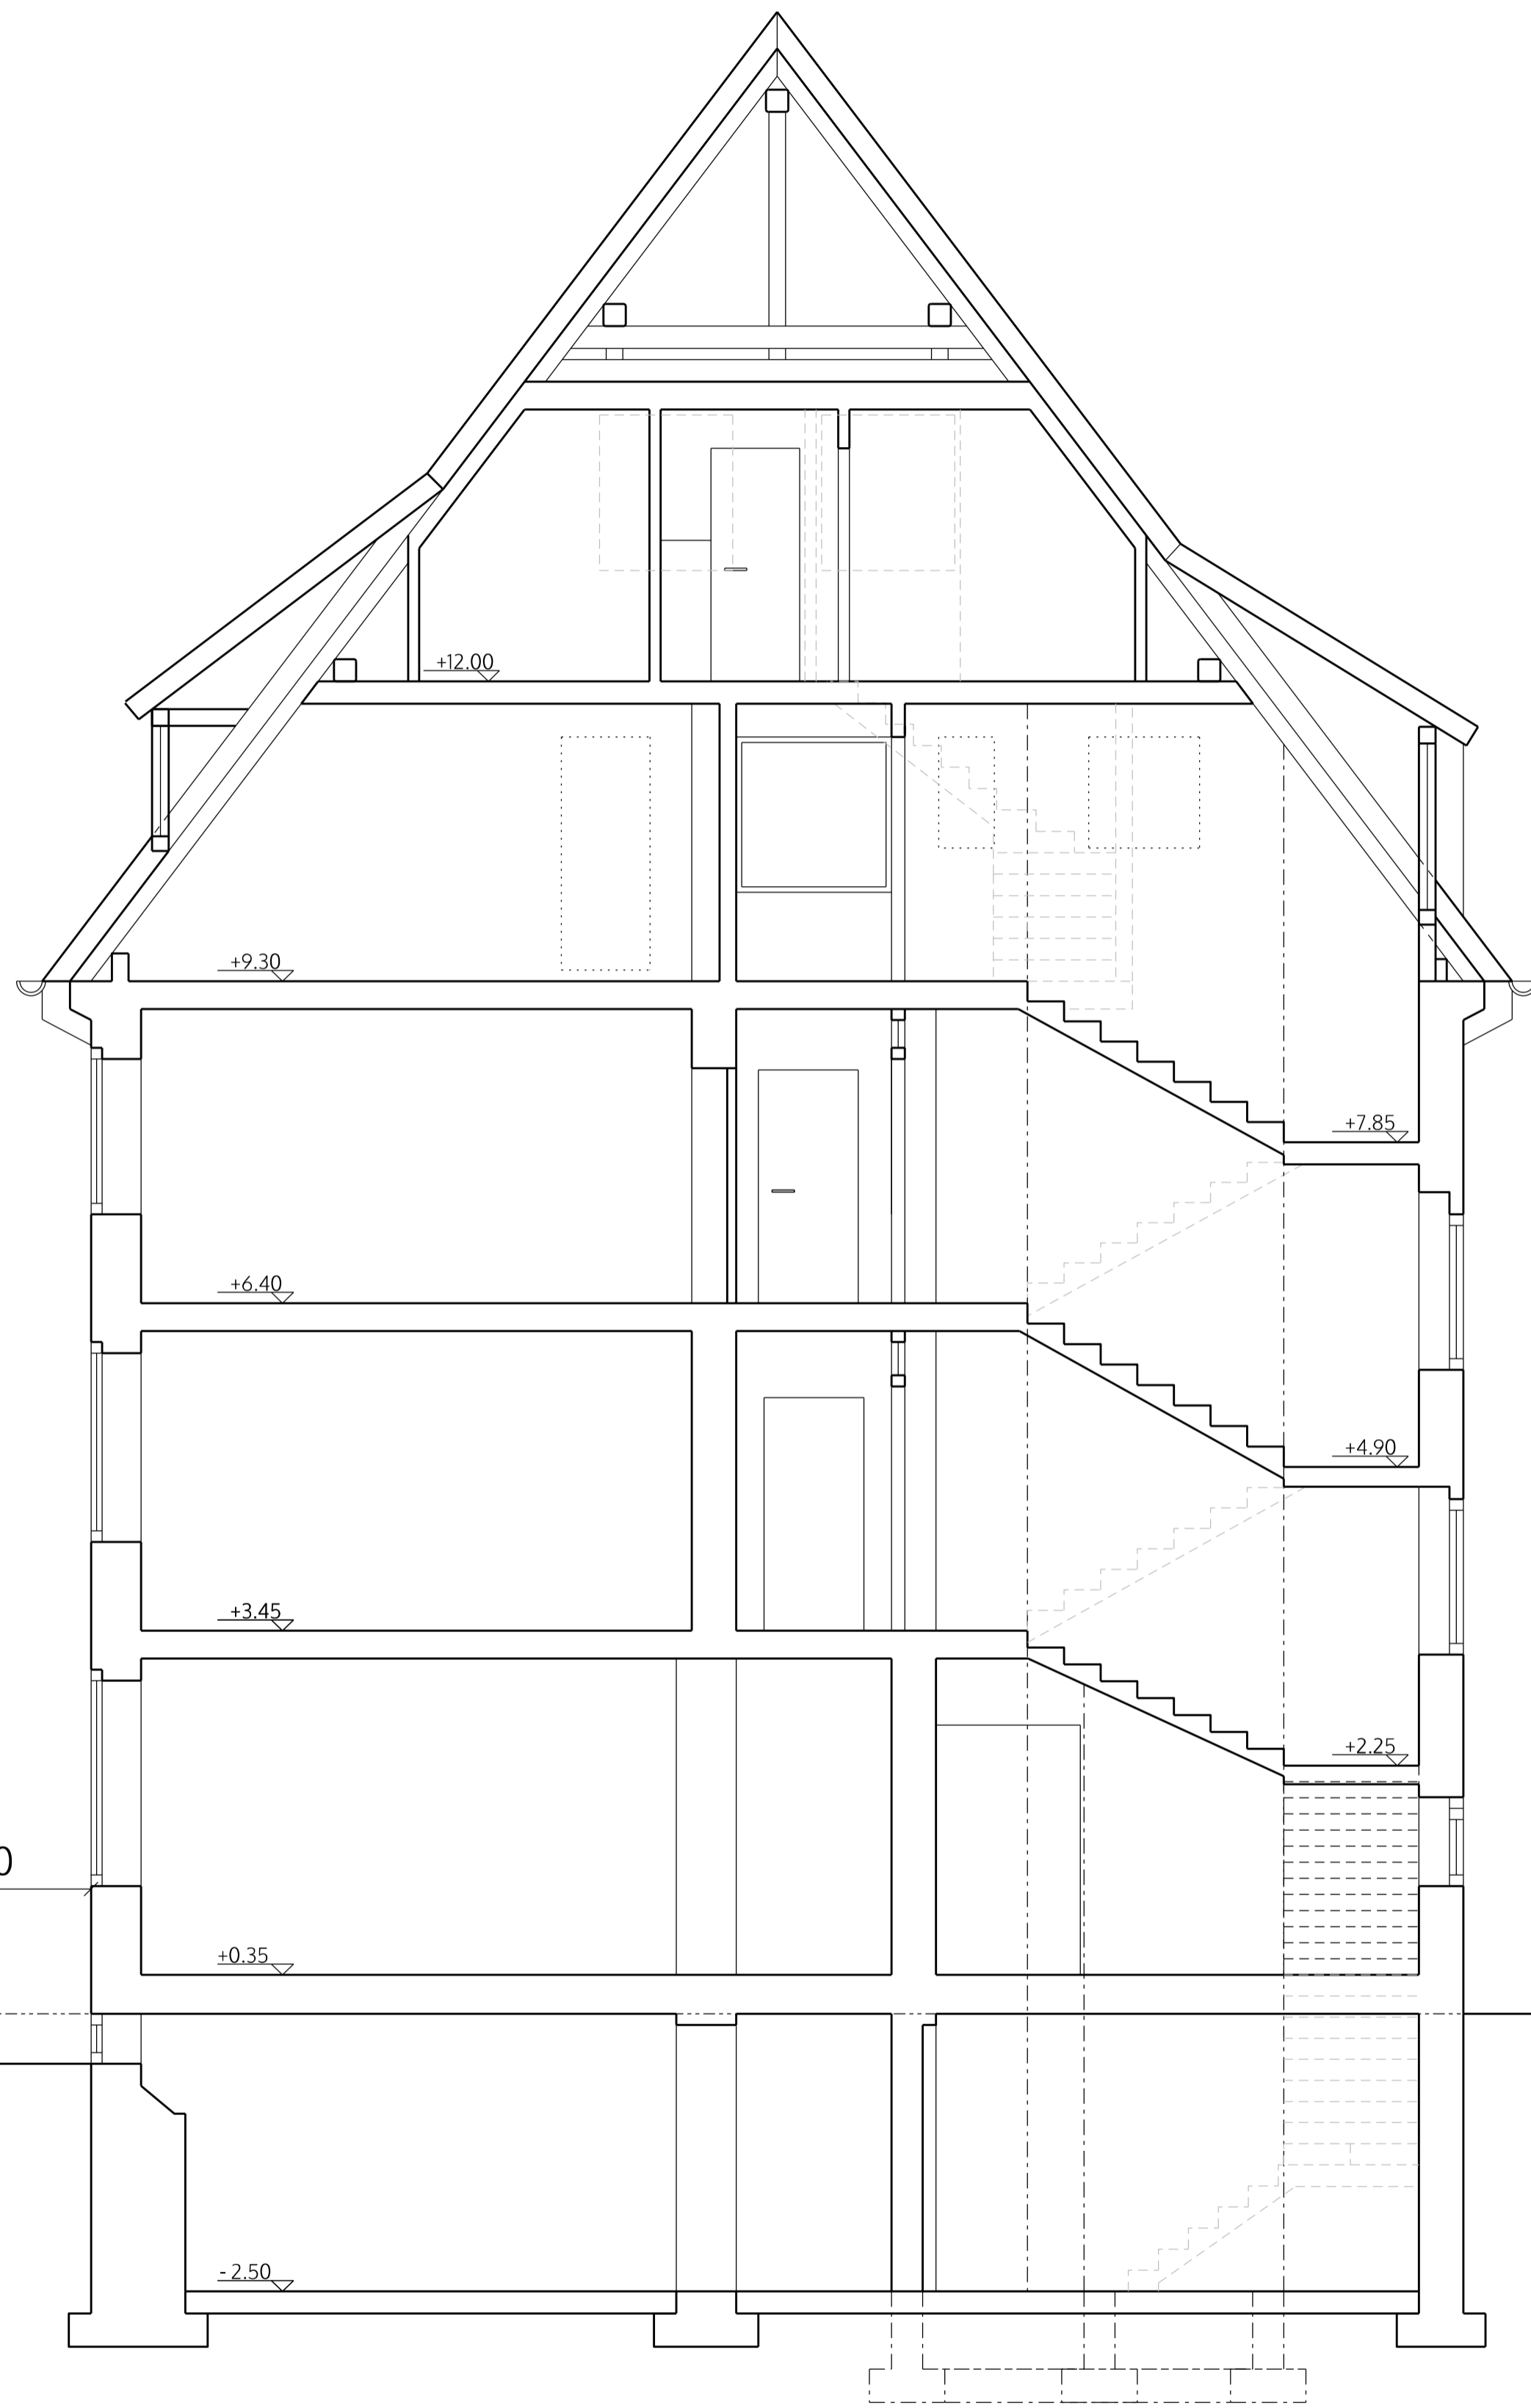

Sections A-A , B-B