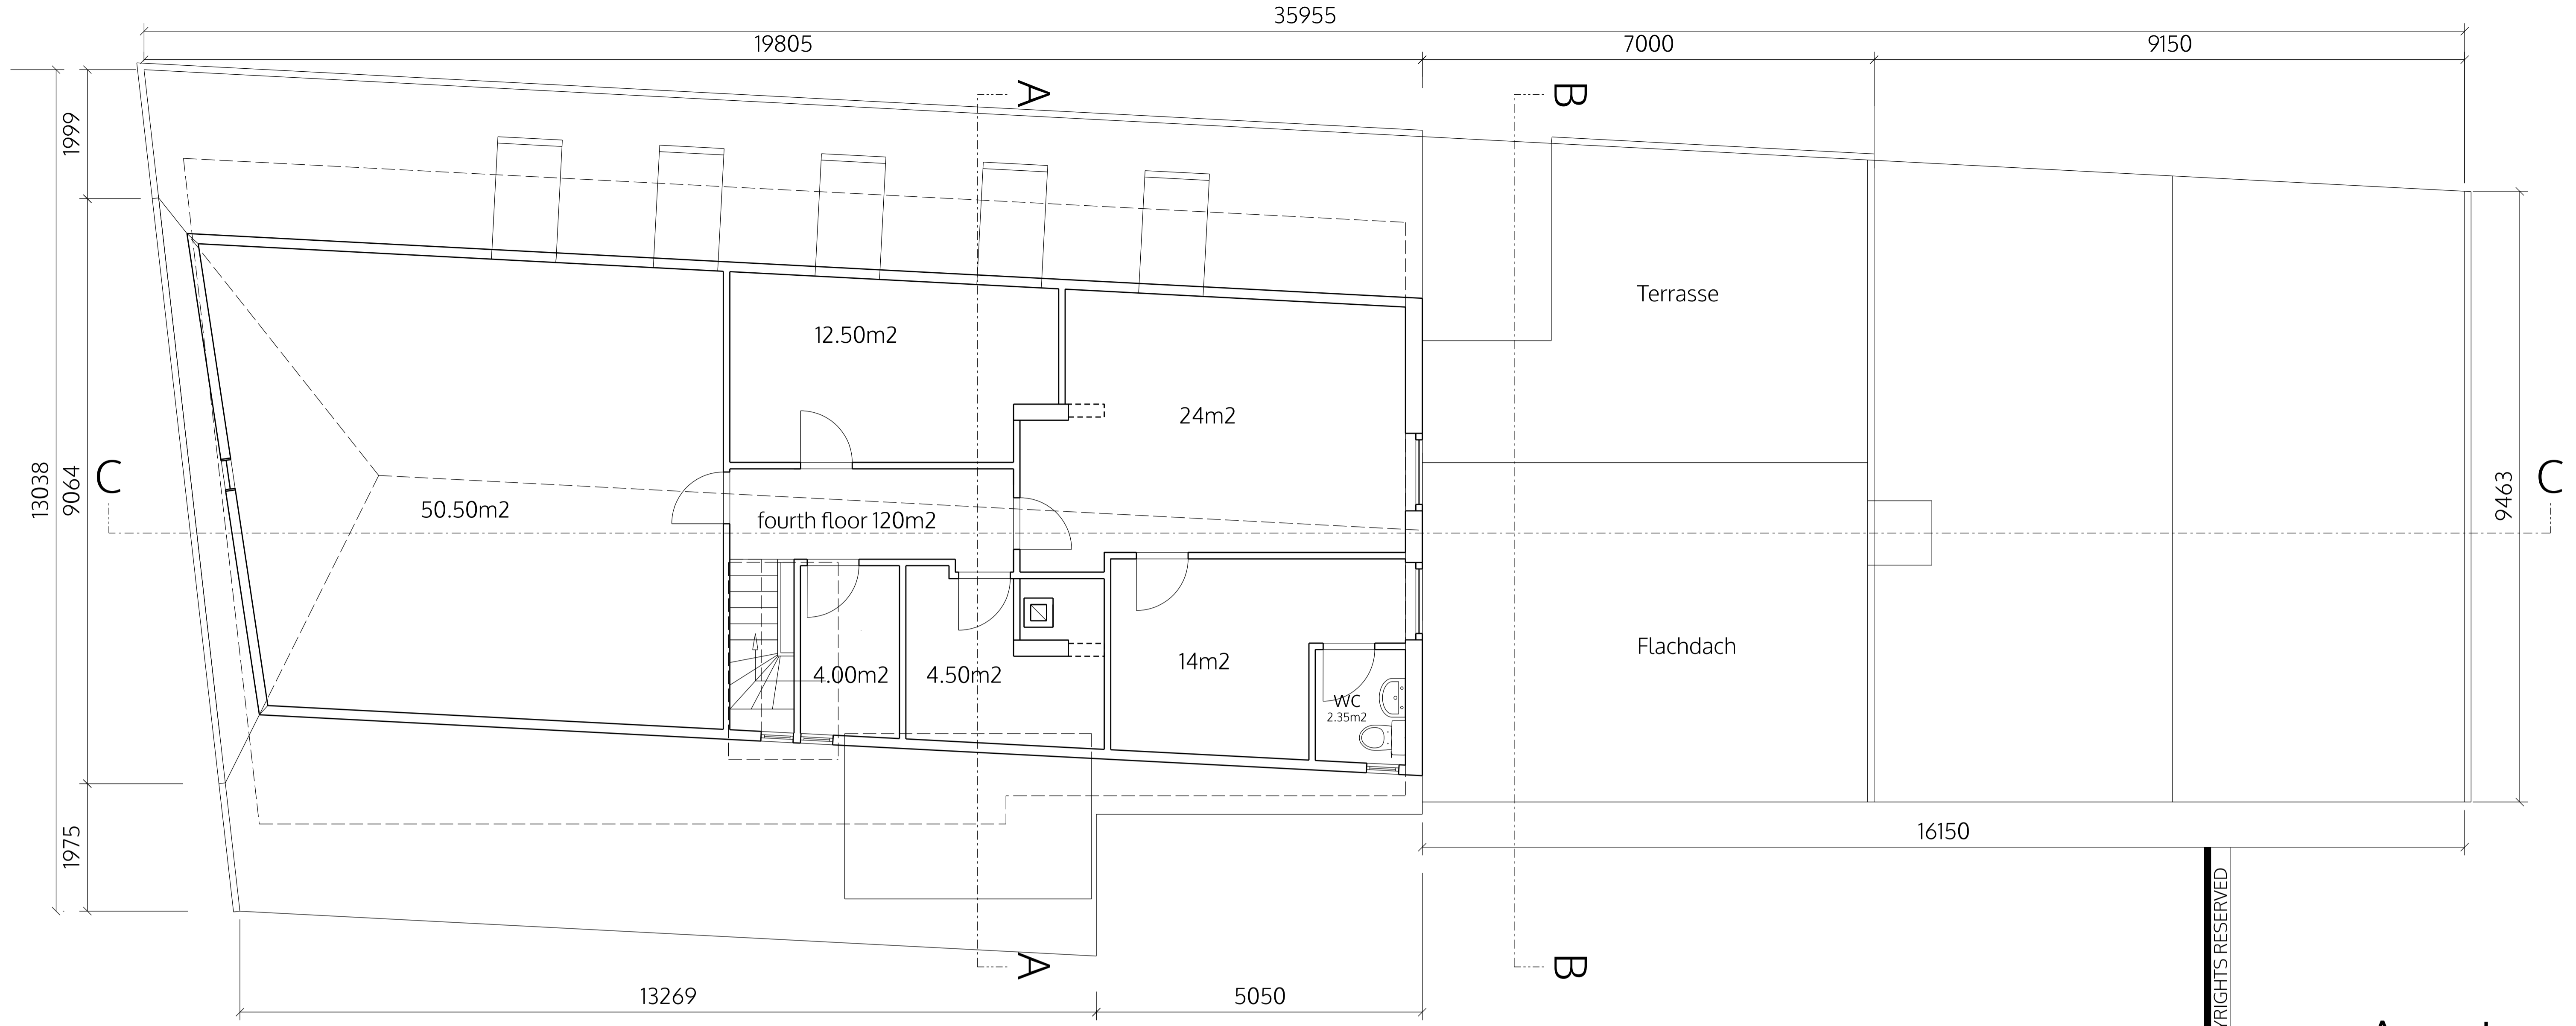

4. Obergeschoss _ plan

m 0 1 2 3 4 5 ALL DIMENSIONS TO BE CHECKED ON SITE

spaceAgent
Architects and Designers mail@spaceagent.com
London-Heidelberg-Barcelona-Brussels spaceagent.com
spaceAgent Architects Ltd is a RIBA Chartered Practice

project Umnutzung
Rathausstrasse 3
59494 Soest

client BAWOAG
Noeckerstrasse 37F
44879 Bochum

title 4. Obergeschoss

no.	drawn	date	scale	status
			1:100 @A3	
			1:50 @A1	
		29.3.2018		
			mhamm	

RAT_E06f1