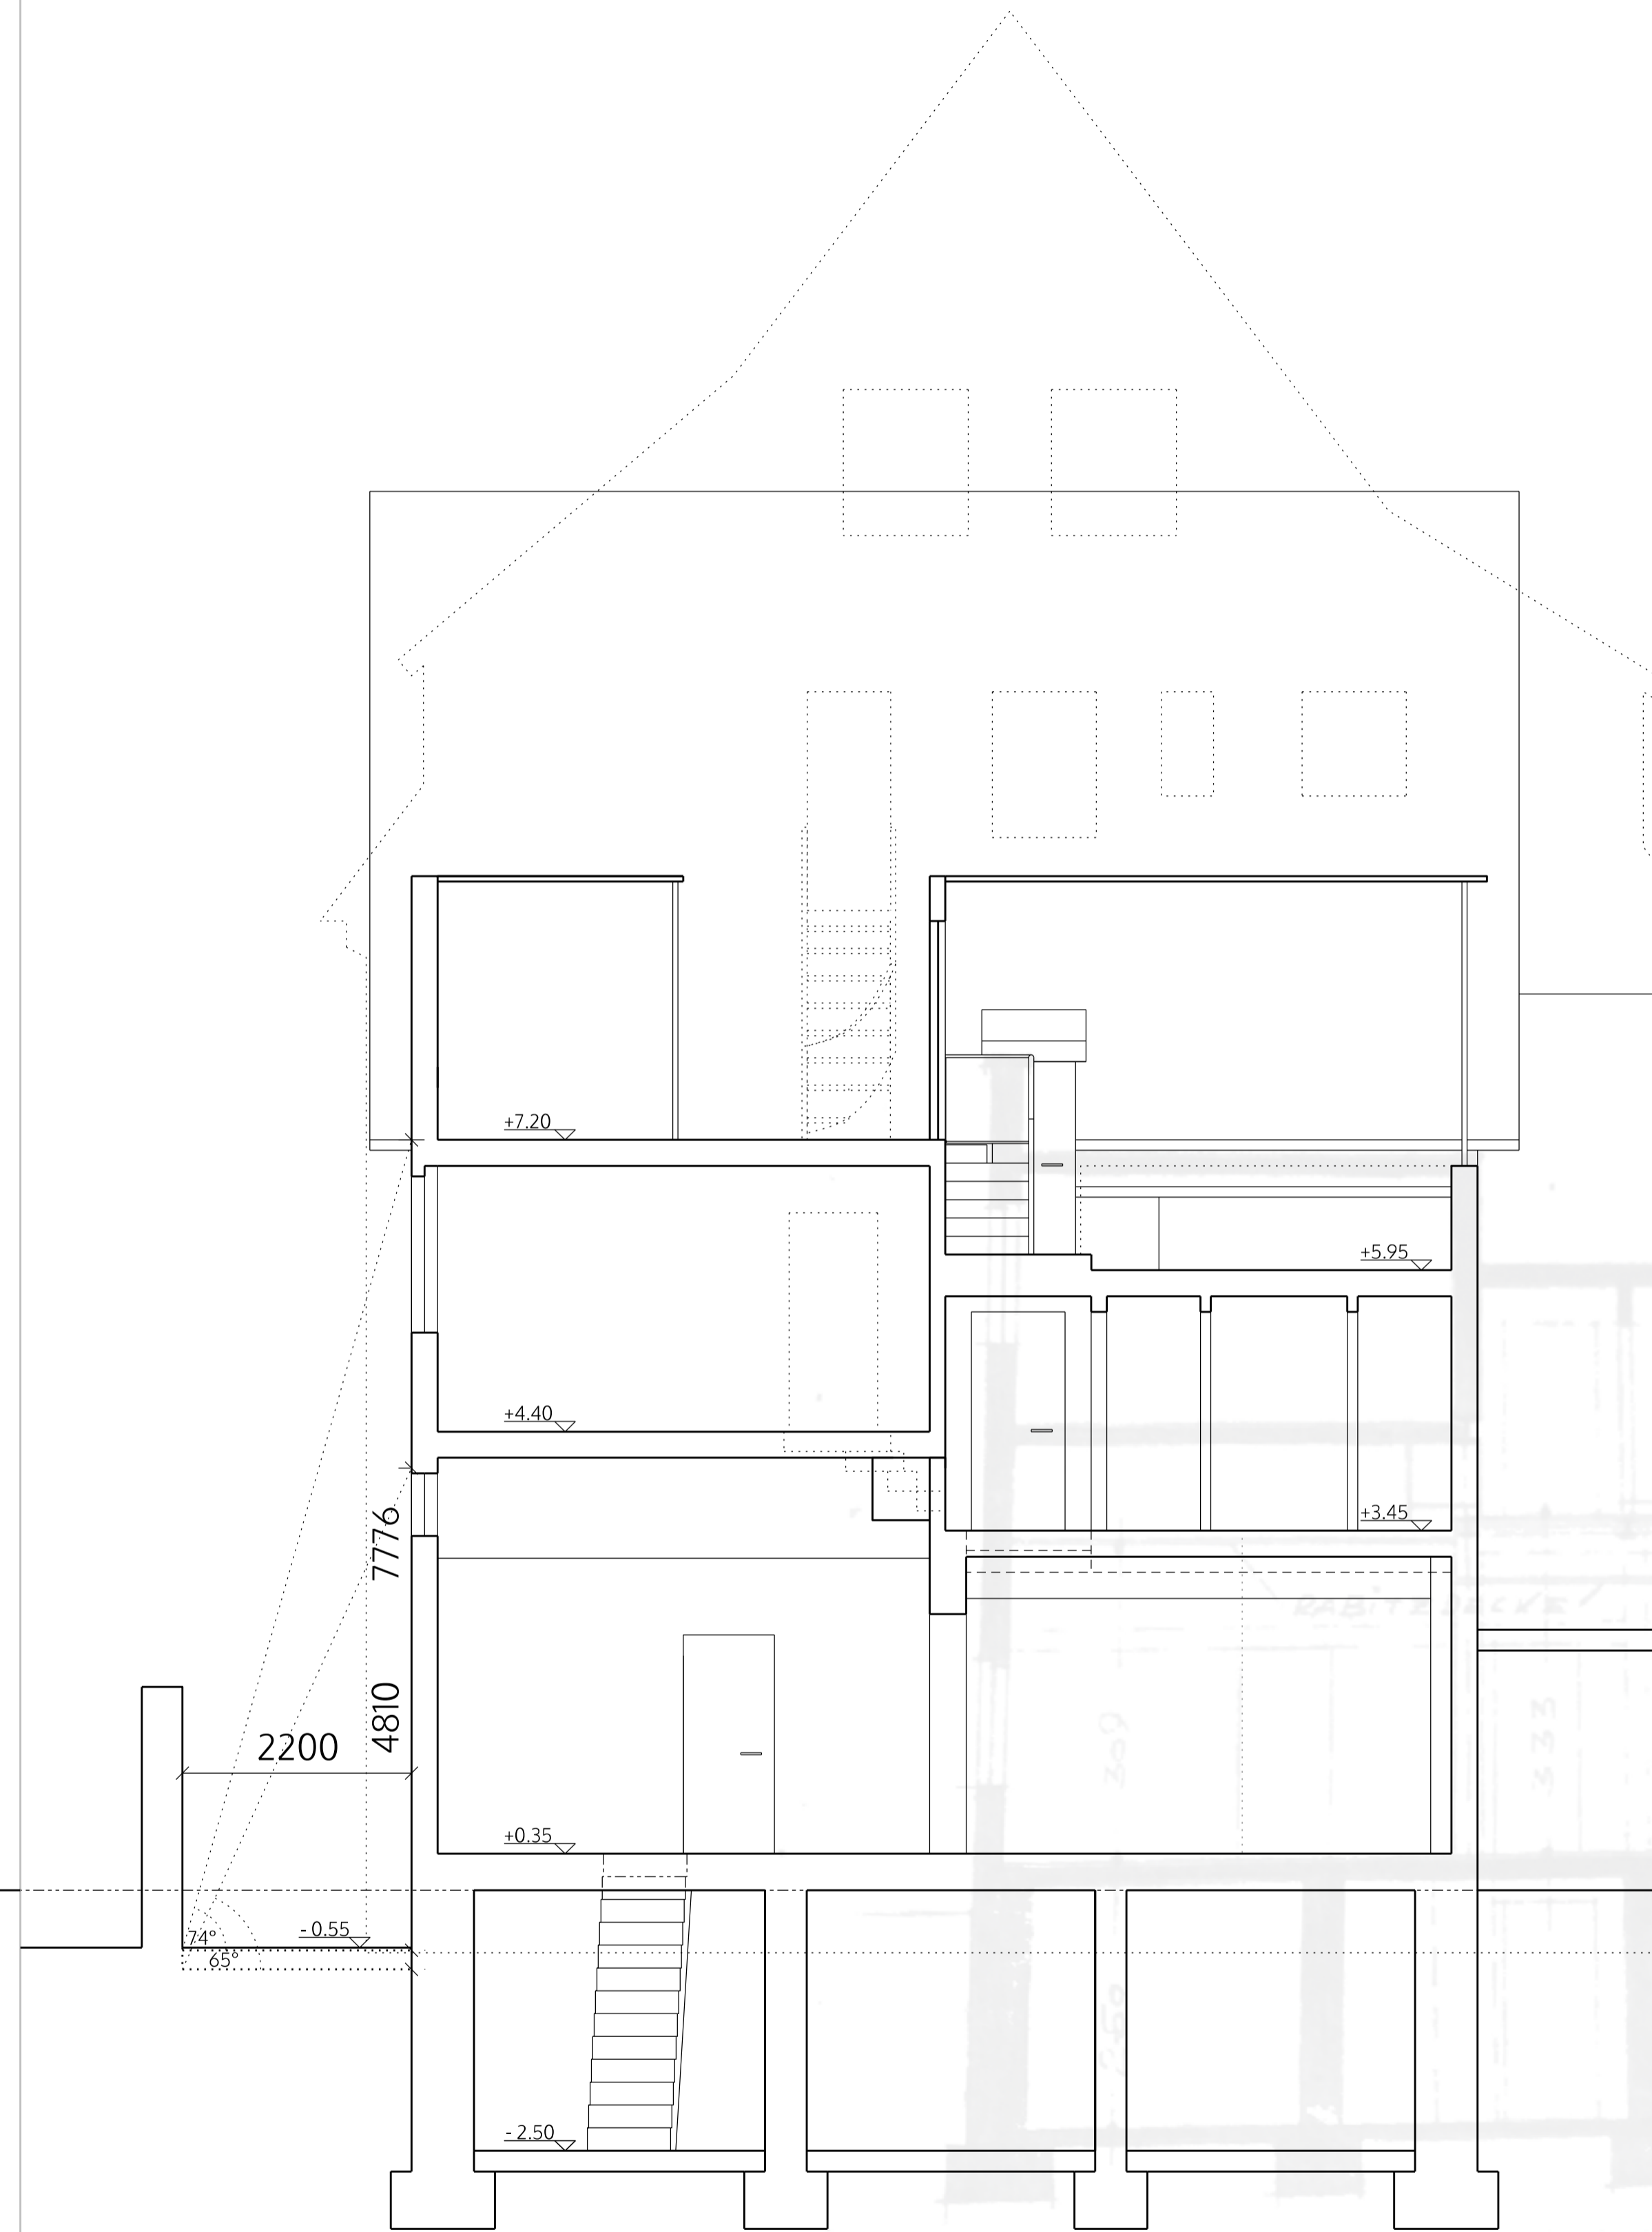

no. drawn date scale status title client project © ALL COPYRIGHTS RESERVED m 0 1 2 3 4 5 ALL DIMENSIONS TO BE CHECKED ON SITE

spaceAgent

Architects and Designers mail@spaceagent.com
London-Heidelberg-Barcelona-Brussels spaceagent.com
spaceAgent Architects Ltd is a RIBA Chartered Practice

project
Umnutzung
Rathausstrasse 3
59494 Soest

client
BAWOAG
Noeckerstrasse 37F
44879 Bochum

title
Sections A-A , B-B

for information

1:100 @A3

1:50 @A1

29.3.2018

mhamm

RAT_E08f1