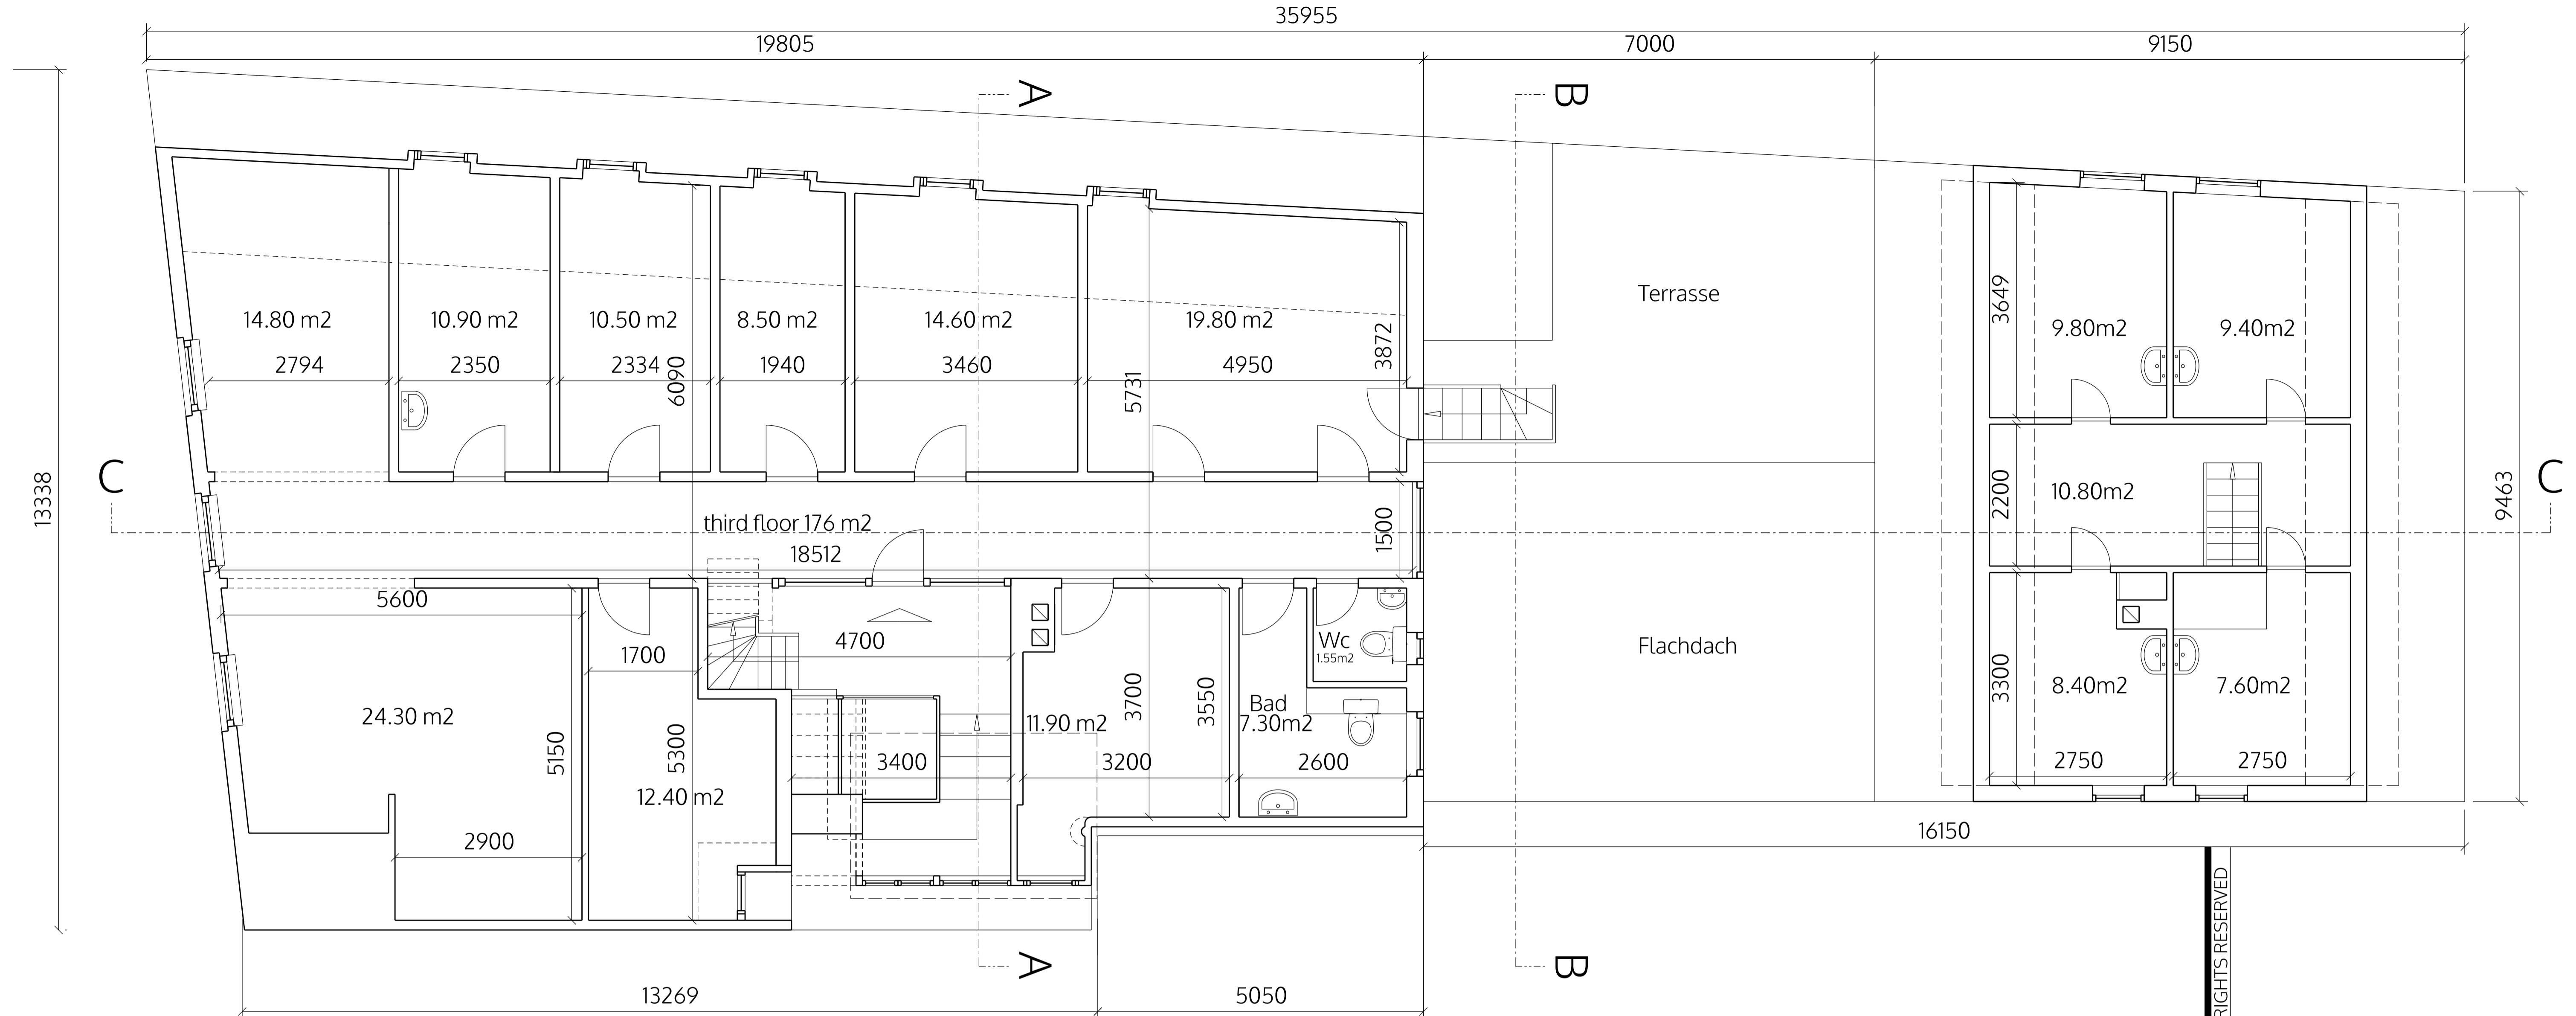

3. Obergeschoss _ plan

m 0 1 2 3 4 5 ALL DIMENSIONS TO BE CHECKED ON SITE

no. drawn date scale status title client project © ALL COPYRIGHTS RESERVED

spaceAgent

Architects and Designers mail@spaceagent.com
London-Heidelberg-Barcelona-Brussels spaceagent.com
spaceAgent Architects Ltd is a RIBA Chartered Practice

Umnutzung
Rathausstrasse 3
59494 Soest

BAWOAG
Noeckerstrasse 37F
44879 Bochum

3. Obergeschoss

for information

1:100 @A3
1:50 @A1
8.6.2018
mhamm

RAT_E05f1